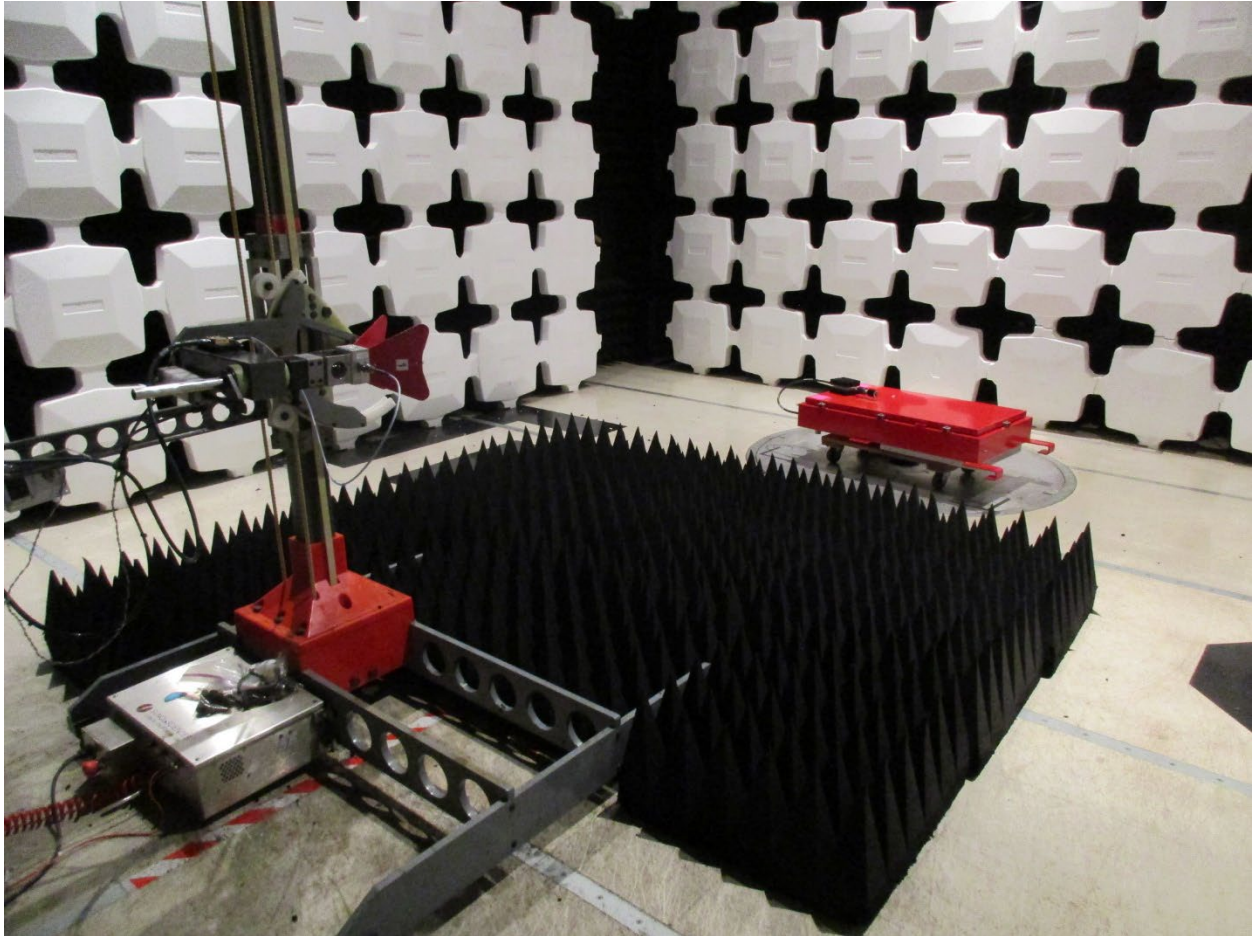

ANNEX B – Test Setup Photograph Exhibit

Fiplex Communications Inc.  
Model: ILB4A-WMO  
FCC ID: P3TILB4AB

Conducted Test Setup

Radiated Testing, Table Setup #1

Radiated Testing, Table Setup #2

Radiated Testing, Below 1 GHz #1

Radiated Testing, Below 1 GHz #2

Radiated Testing, Below 1 GHz #3

Radiated Testing, Above 1 GHz #1

Radiated Testing, Above 1 GHz #2

AC Powerline Conducted Testing