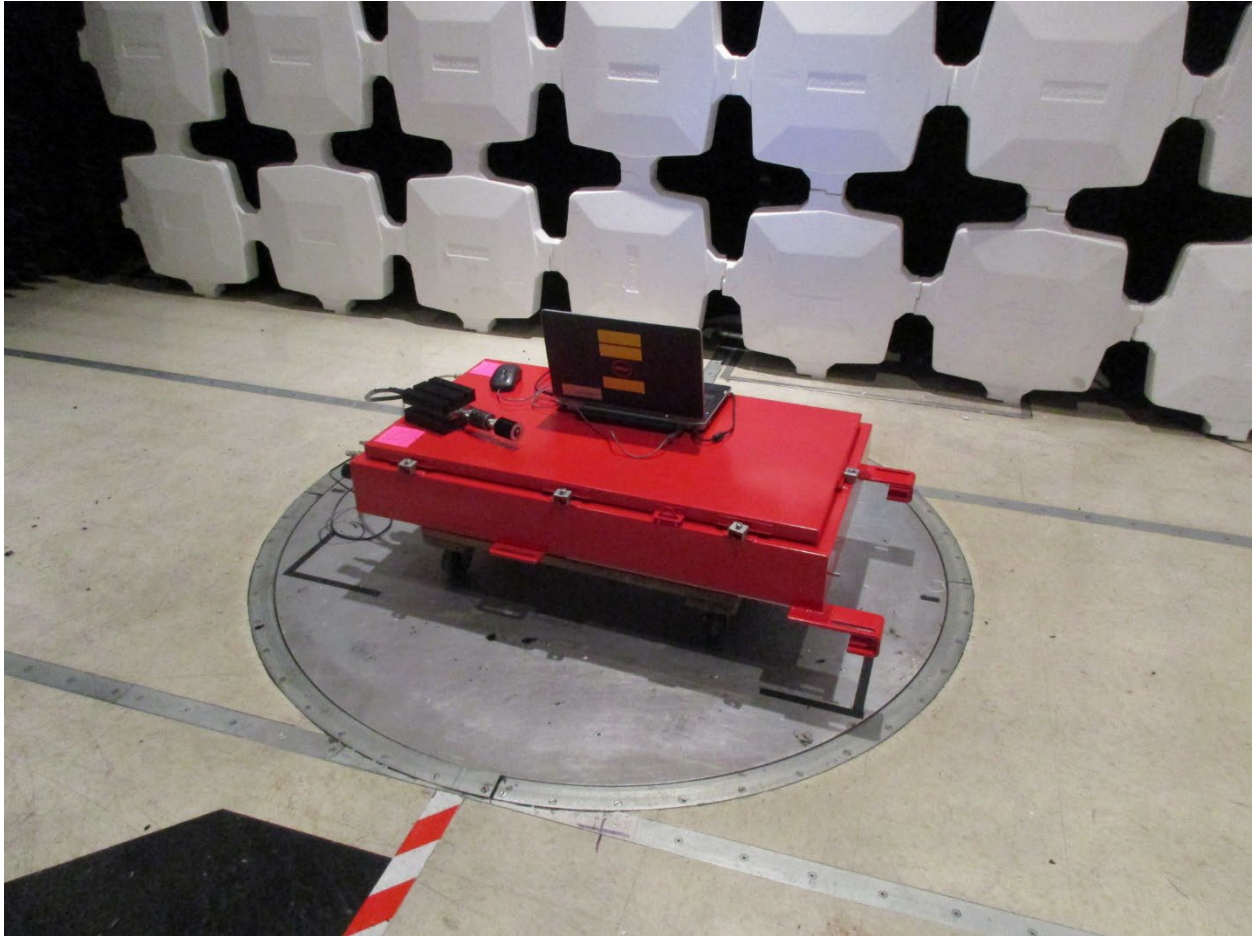

ANNEX B – Test Setup Photograph Exhibit

Fiplex Communications Inc.  
Model: ILB4A-WMO  
FCC ID: P3TILB4AB

Conducted Test Setup

Radiated Testing, Table Setup #1

Radiated Testing, Table Setup #2

Radiated Testing, Below 1 GHz #1

Radiated Testing, Below 1 GHz #2

Radiated Testing, Below 1 GHz #3

Radiated Testing, Above 1 GHz #1

Radiated Testing, Above 1 GHz #2

AC Powerline Conducted Testing