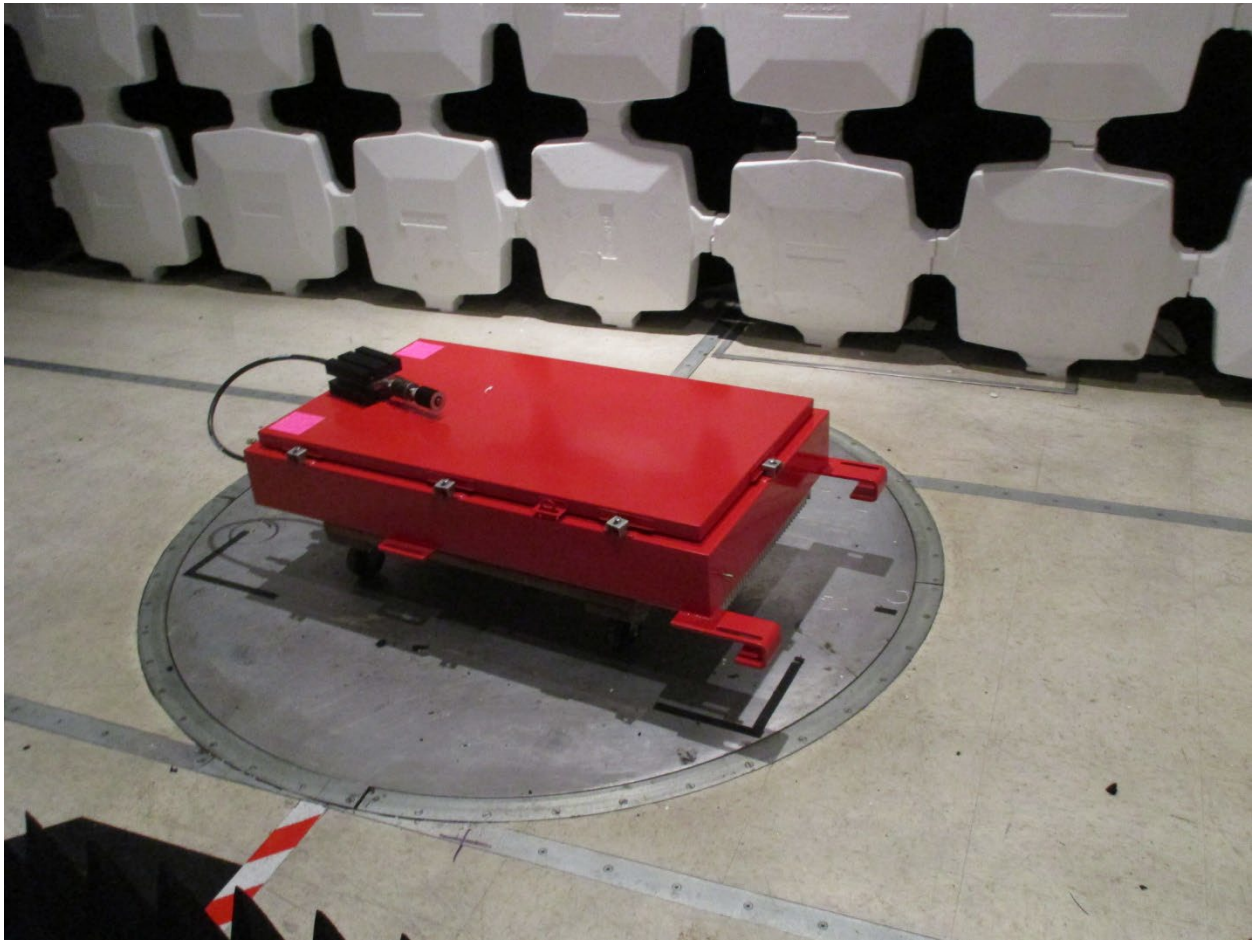

ANNEX B – Test Setup Photograph Exhibit

Fiplex Communications Inc.  
Model: ILB4A-WMO  
FCC ID: P3TILB4AB

Conducted Test Setup

Radiated Testing, Table Setup #1

Radiated Testing, Table Setup #2

Radiated Testing, Below 1 GHz #1

Radiated Testing, Below 1 GHz #2

Radiated Testing, Below 1 GHz #3

Radiated Testing, Above 1 GHz #1

Radiated Testing, Above 1 GHz #2

AC Powerline Conducted Testing