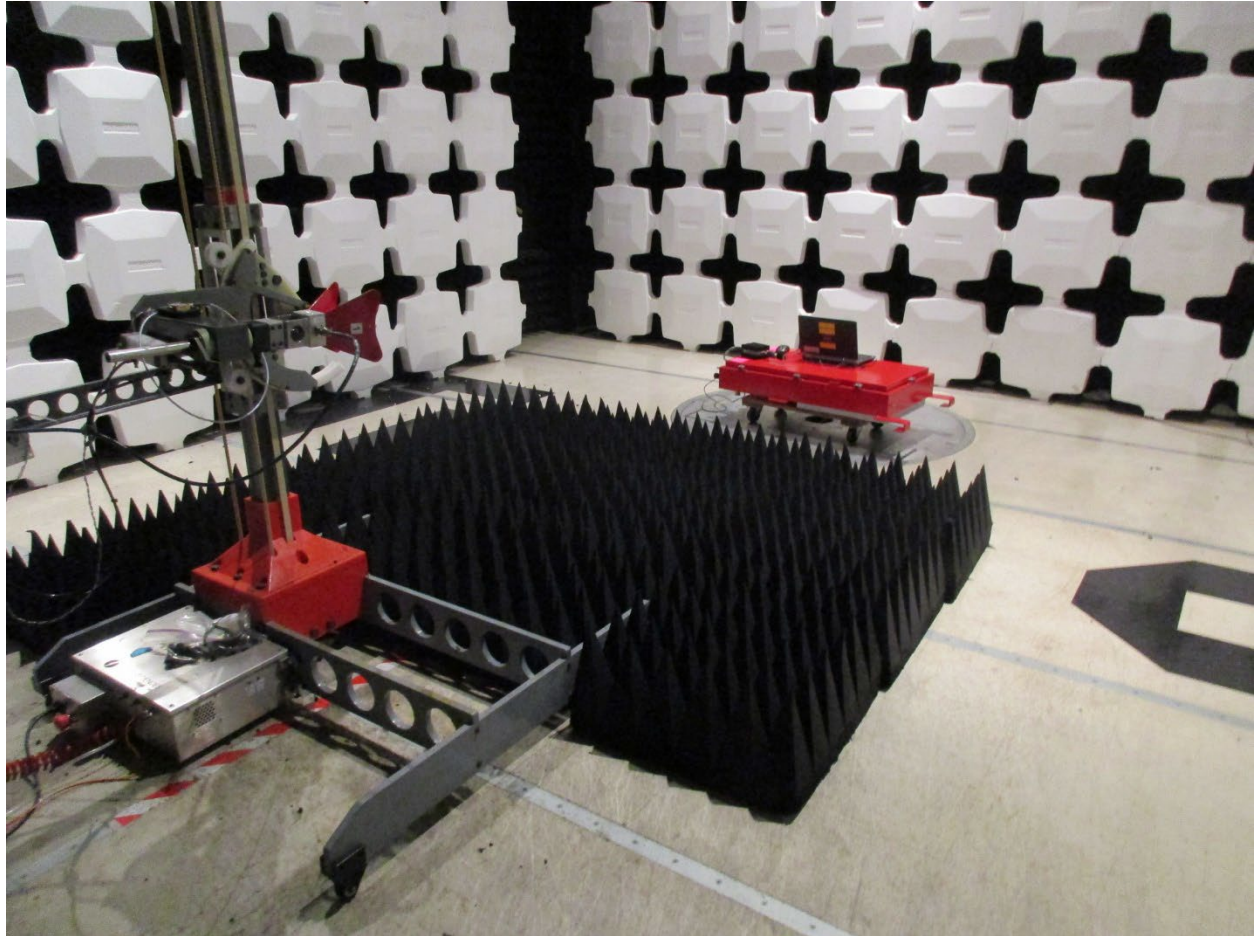

ANNEX B – Test Setup Photograph Exhibit

Fiplex Communications Inc.  
Model: ILB4A-WMO  
FCC ID: P3TILB4AB

Conducted Test Setup

Radiated Testing, Table Setup #1

Radiated Testing, Table Setup #2

Radiated Testing, Below 1 GHz #1

Radiated Testing, Below 1 GHz #2

Radiated Testing, Below 1 GHz #3

Radiated Testing, Above 1 GHz #1

Radiated Testing, Above 1 GHz #2

AC Powerline Conducted Testing