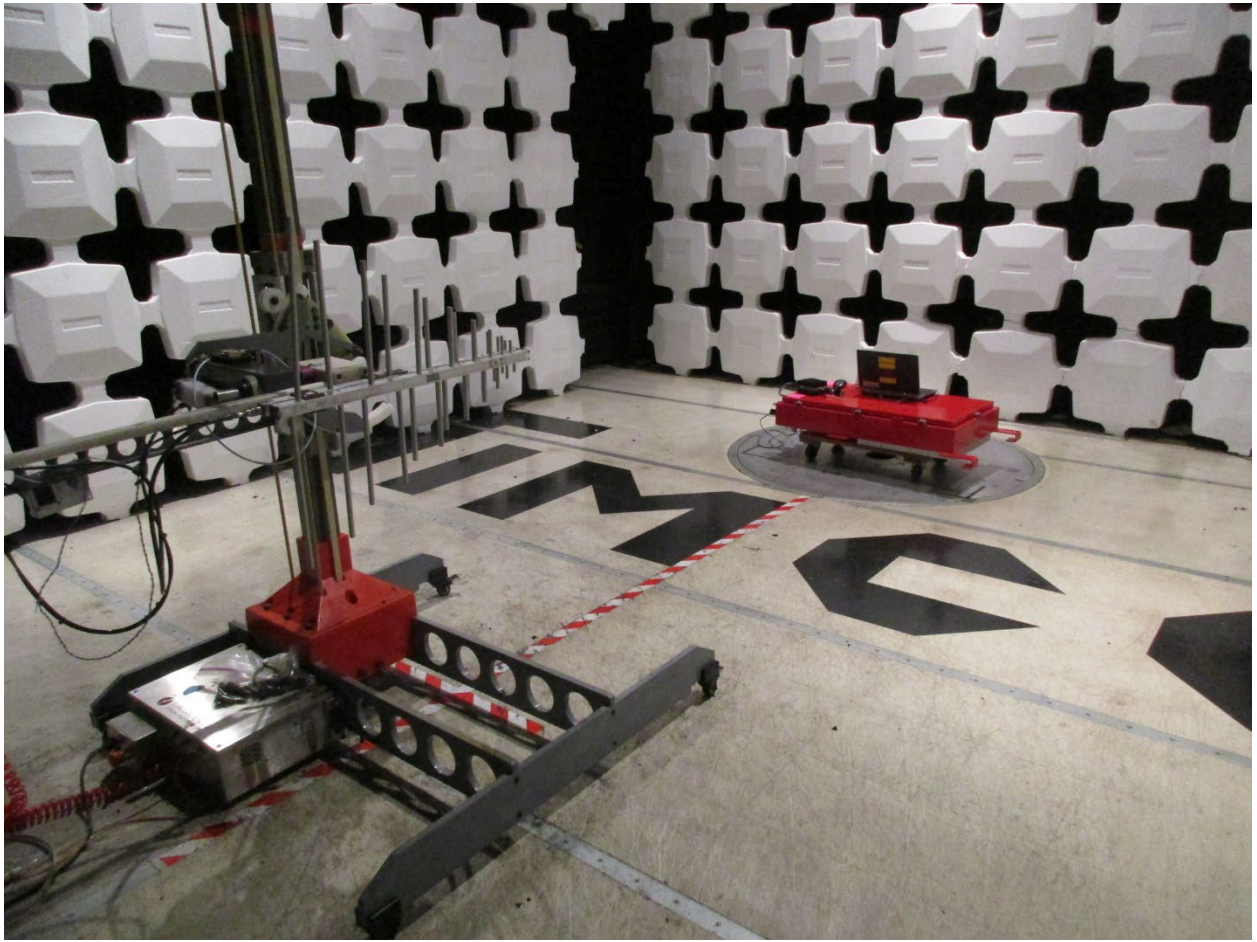

ANNEX B – Test Setup Photograph Exhibit

Fiplex Communications Inc.  
Model: ILB4A-WMO  
FCC ID: P3TILB4AB

Conducted Test Setup

Radiated Testing, Table Setup #1

Radiated Testing, Table Setup #2

Radiated Testing, Below 1 GHz #1

Radiated Testing, Below 1 GHz #2

Radiated Testing, Below 1 GHz #3

Radiated Testing, Above 1 GHz #1

Radiated Testing, Above 1 GHz #2

AC Powerline Conducted Testing