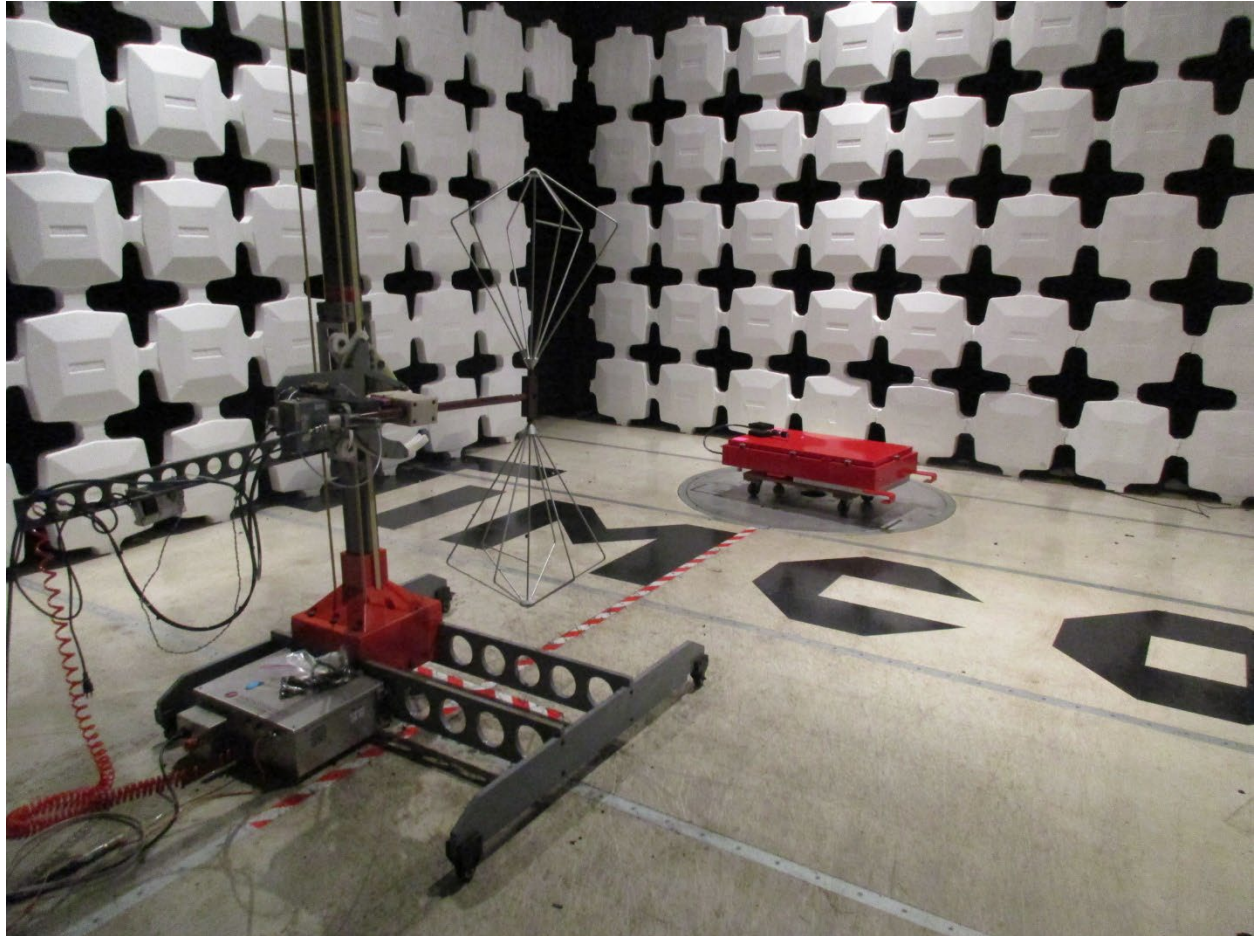

ANNEX B – Test Setup Photograph Exhibit

Fiplex Communications Inc.  
Model: ILB4A-WMO  
FCC ID: P3TILB4AB

Conducted Test Setup

Radiated Testing, Table Setup #1

Radiated Testing, Table Setup #2

Radiated Testing, Below 1 GHz #1

Radiated Testing, Below 1 GHz #2

Radiated Testing, Below 1 GHz #3

Radiated Testing, Above 1 GHz #1

Radiated Testing, Above 1 GHz #2

AC Powerline Conducted Testing