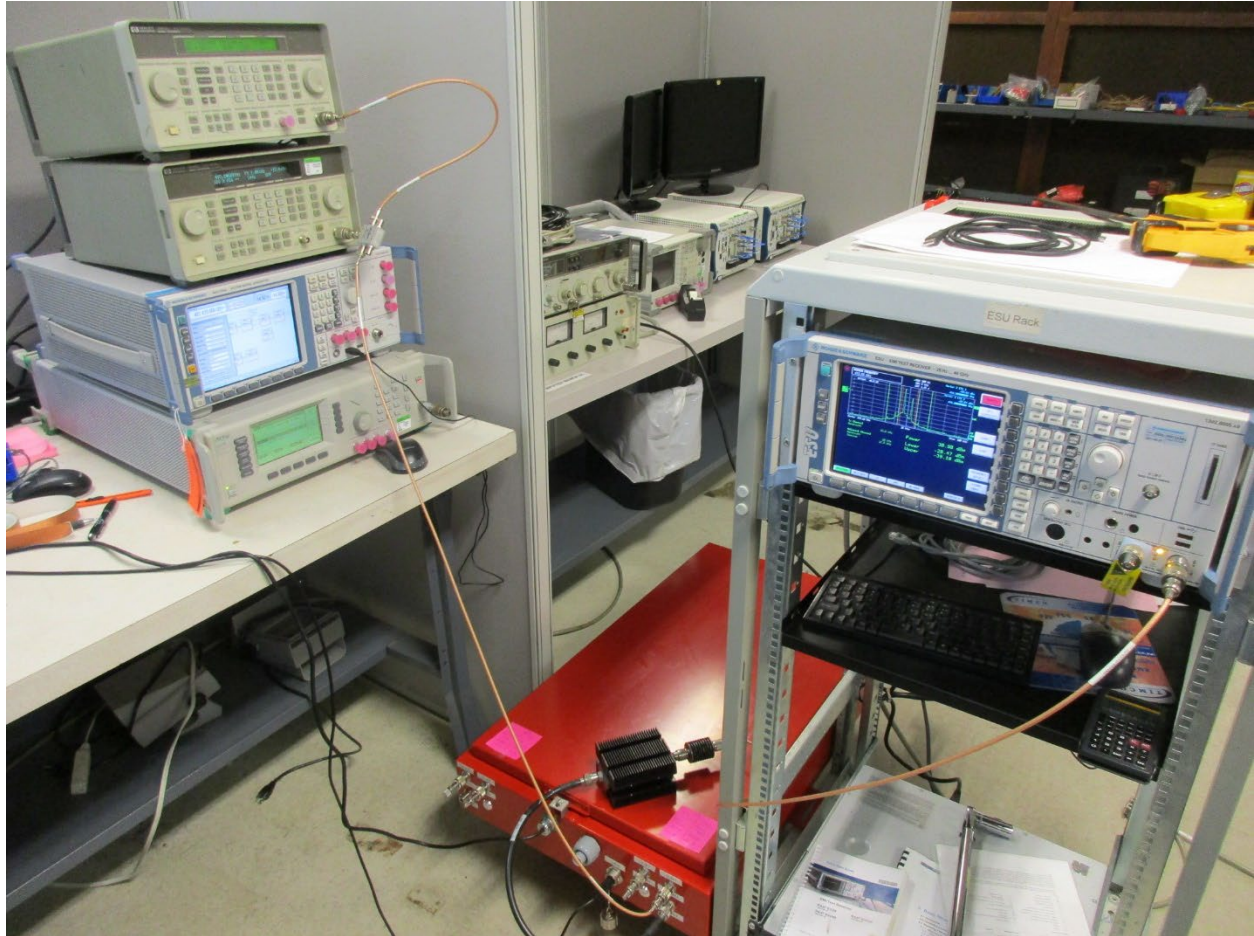

ANNEX B – Test Setup Photograph Exhibit

Fiplex Communications Inc.  
Model: ILB4A-WMO  
FCC ID: P3TILB4AB

Conducted Test Setup

Radiated Testing, Table Setup #1

Radiated Testing, Table Setup #2

Radiated Testing, Below 1 GHz #1

Radiated Testing, Below 1 GHz #2

Radiated Testing, Below 1 GHz #3

Radiated Testing, Above 1 GHz #1

Radiated Testing, Above 1 GHz #2

AC Powerline Conducted Testing