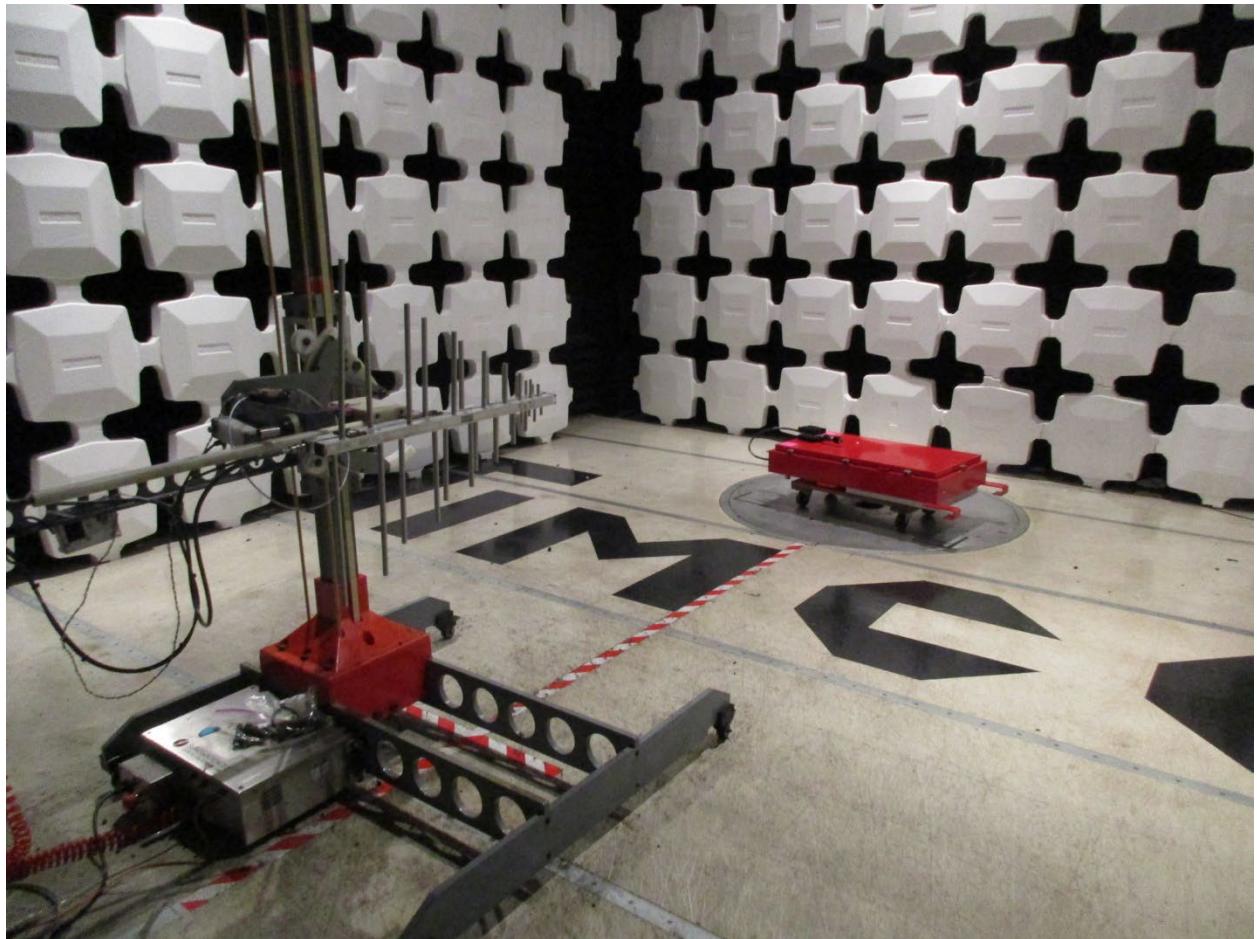

ANNEX B – Test Setup Photograph Exhibit

Fiplex Communications Inc.  
Model: ILB4A-WMO  
FCC ID: P3TILB4AB

Conducted Test Setup

Radiated Testing, Table Setup #1

Radiated Testing, Table Setup #2

Radiated Testing, Below 1 GHz #1

Radiated Testing, Below 1 GHz #2

Radiated Testing, Below 1 GHz #3

Radiated Testing, Above 1 GHz #1

Radiated Testing, Above 1 GHz #2

AC Powerline Conducted Testing