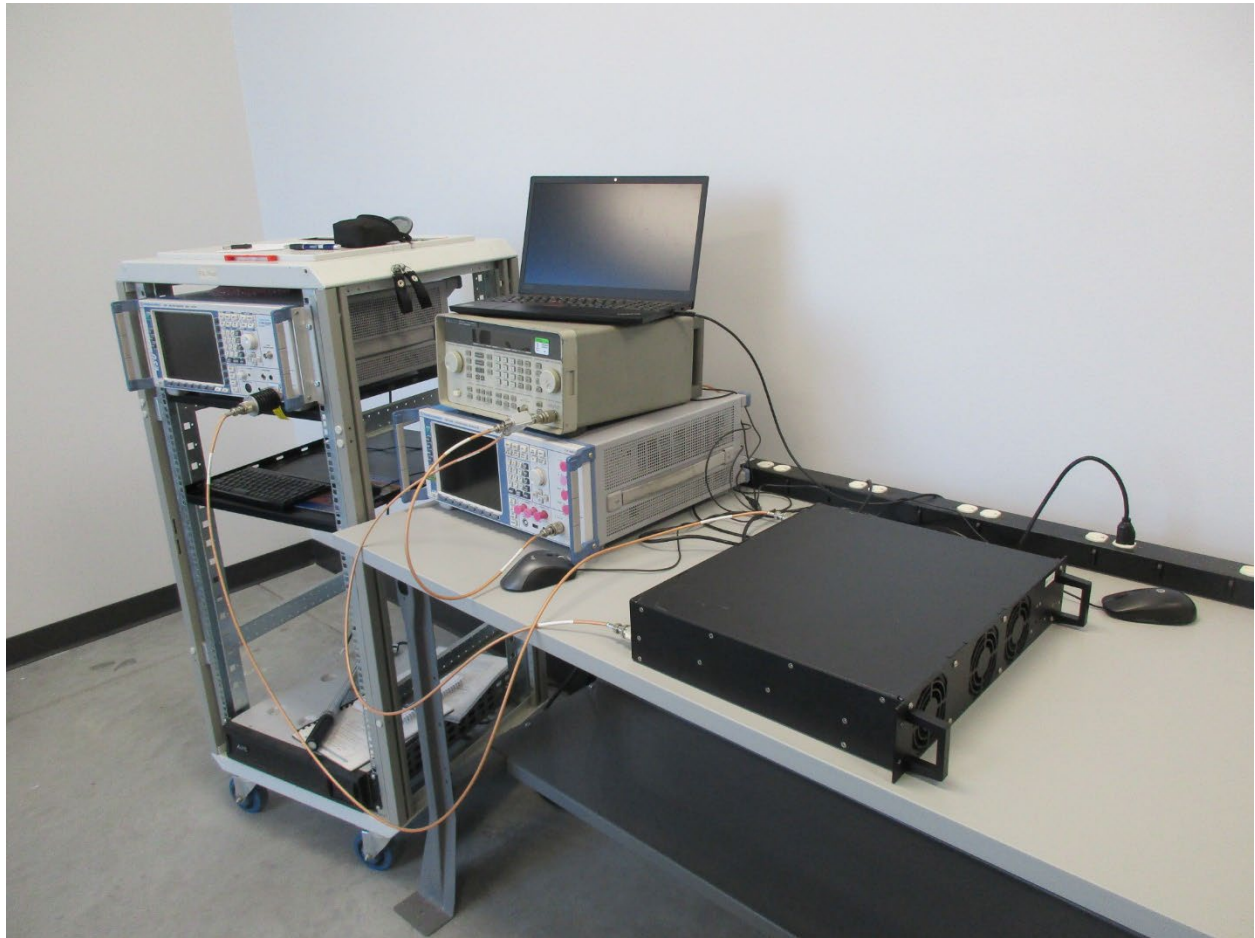

ANNEX B – Test Setup Photograph Exhibit

Fiplex Communications Inc.
FCC ID: P3TDHS40-HG-2A

Conducted Test Setup

Radiated Testing, Table Setup #1

Radiated Testing, Table Setup #2

Radiated Testing, Below 1 GHz

Radiated Testing, Below 1 GHz #2

Radiated Testing, Above 1 GHz

Radiated Testing, Above 1 GHz #2

AC Powerline Conducted Testing