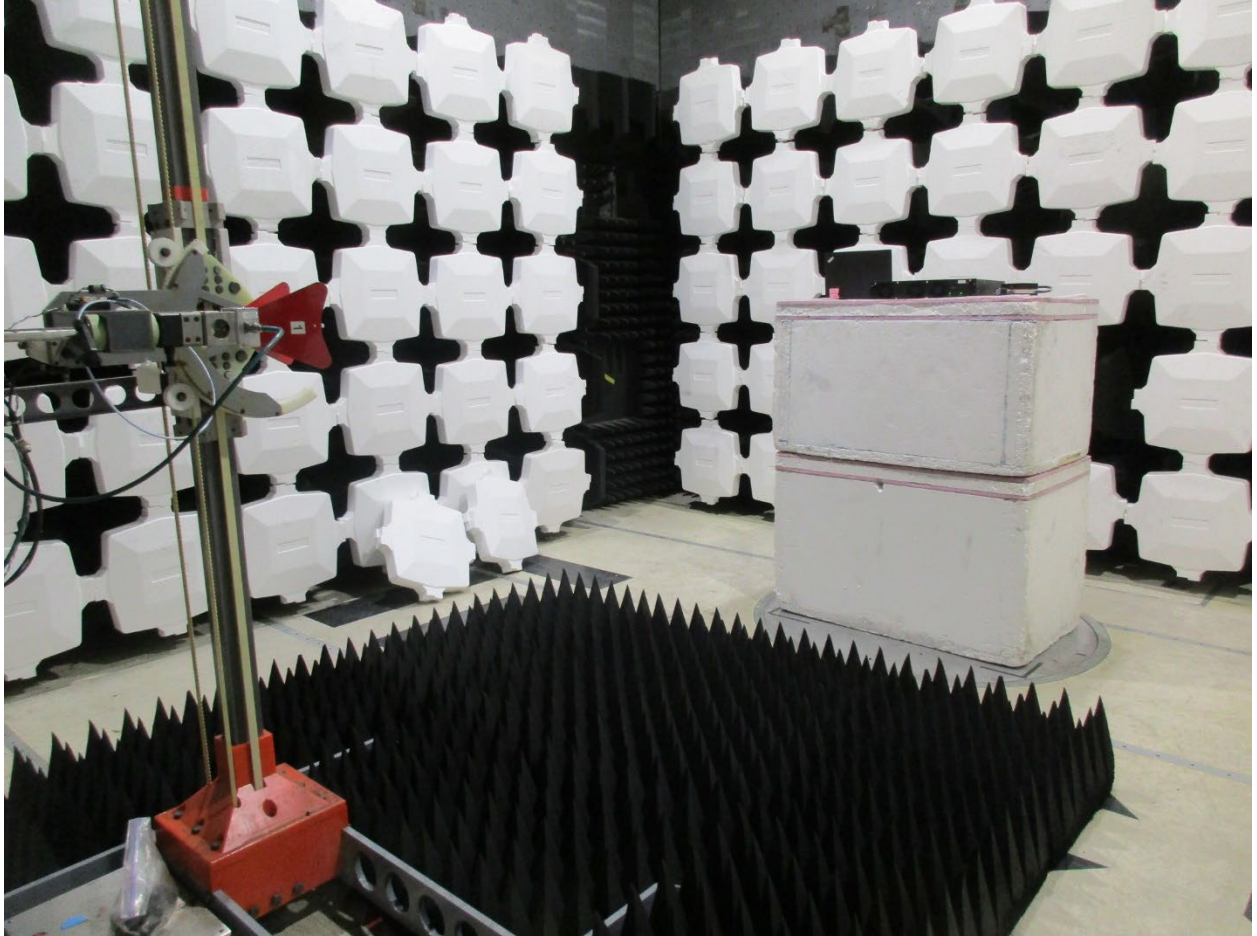

ANNEX B – Test Setup Photograph Exhibit

Fiplex Communications Inc.
FCC ID: P3TDHS40-HG-2A

Conducted Test Setup

Radiated Testing, Table Setup #1

Radiated Testing, Table Setup #2

Radiated Testing, Below 1 GHz

Radiated Testing, Below 1 GHz #2

Radiated Testing, Above 1 GHz

Radiated Testing, Above 1 GHz #2

AC Powerline Conducted Testing