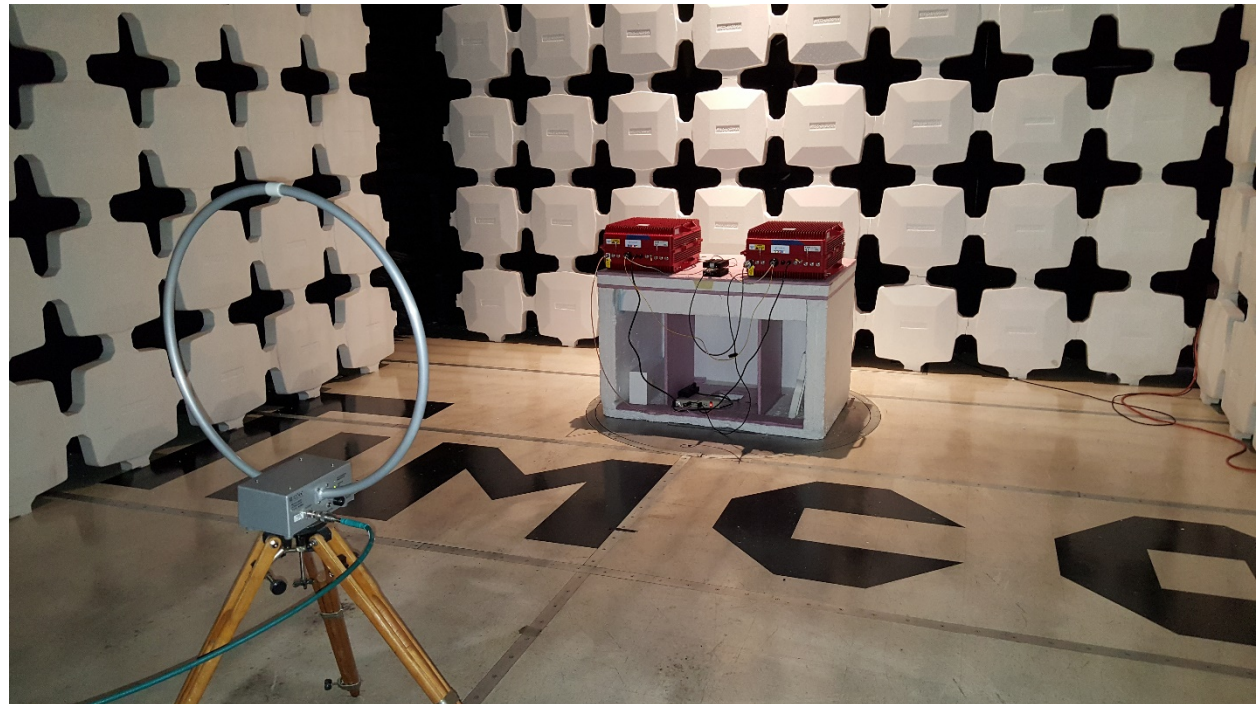

## NOISE SOURCE TESTING

**FIELD STRENGTH SPURIOUS EMISSIONS – TABLE SETUP, FRONT**

FIELD STRENGTH SPURIOUS EMISSIONS – TABLE SETUP, REAR

**FIELD STRENGTH SPURIOUS EMISSIONS – BELOW 30 MHz**

FIELD STRENGTH SPURIOUS EMISSIONS – 30 – 200 MHz