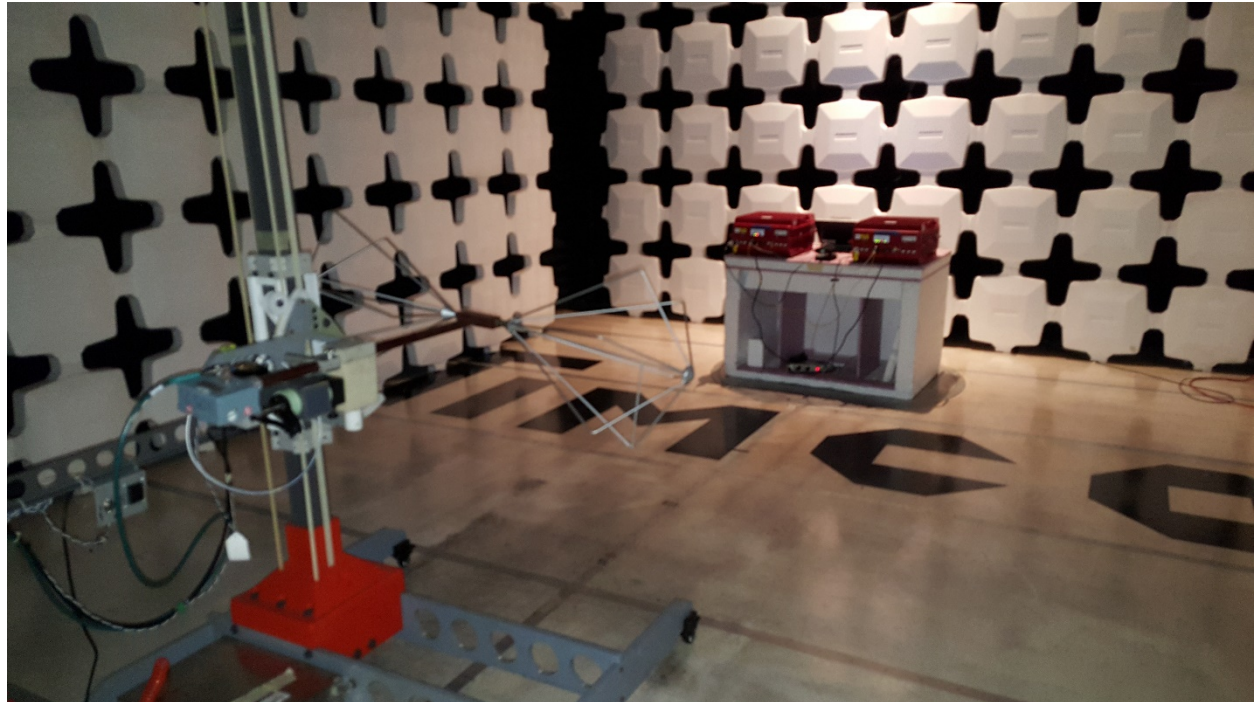

## NOISE SOURCE TESTING

**FIELD STRENGTH SPURIOUS EMISSIONS – TABLE SETUP, FRONT**

FIELD STRENGTH SPURIOUS EMISSIONS – TABLE SETUP, REAR

**FIELD STRENGTH SPURIOUS EMISSIONS – BELOW 30 MHz**

FIELD STRENGTH SPURIOUS EMISSIONS – 30 – 200 MHz