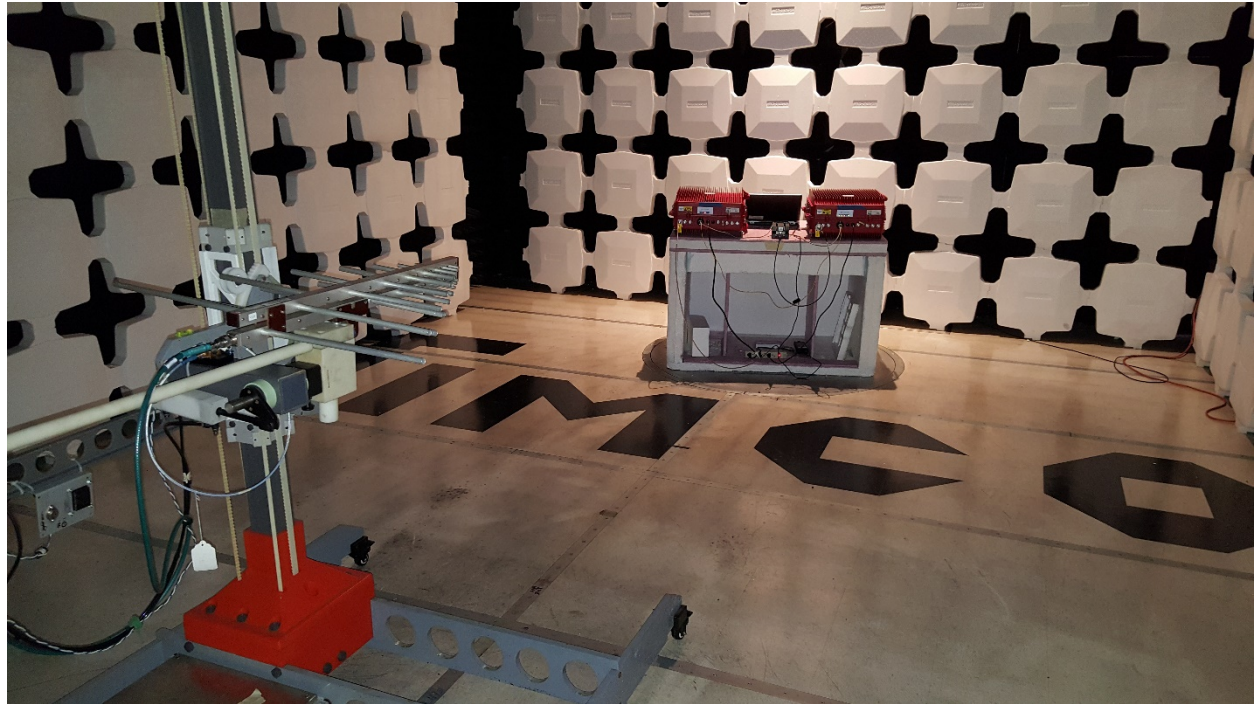

FIELD STRENGTH SPURIOUS EMISSIONS – 200 MHz – 1 GHz