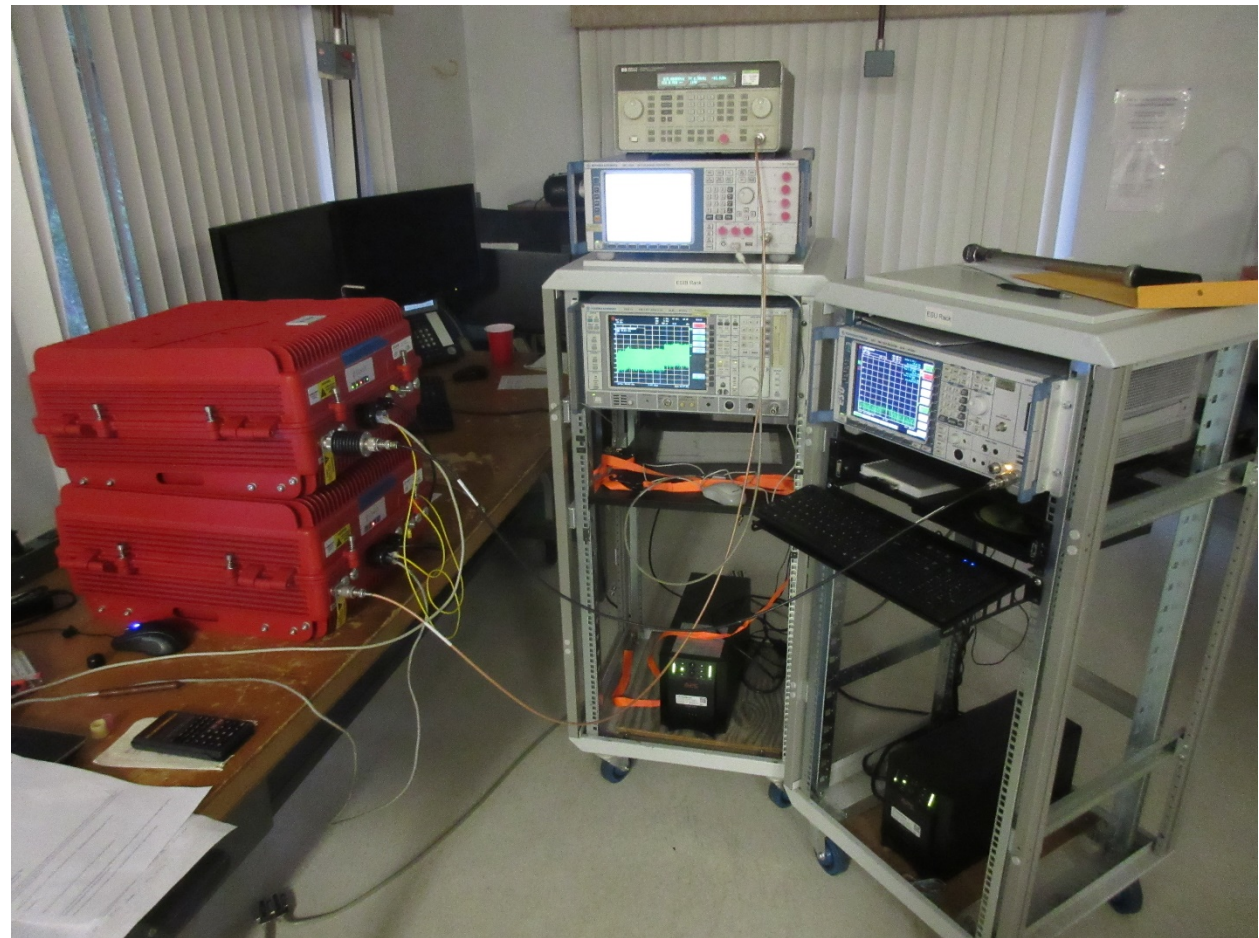

**APPLICANT:** FIPLEX COMMUNICATIONS INC.

**FCC ID:** P3TDHS00-M

**TEST SET UP PHOTOS**

**ALL CONDUCTED TESTS**

## NOISE SOURCE TESTING

**FIELD STRENGTH SPURIOUS EMISSIONS – TABLE SETUP, FRONT**

FIELD STRENGTH SPURIOUS EMISSIONS – TABLE SETUP, REAR

**FIELD STRENGTH SPURIOUS EMISSIONS – BELOW 30 MHz**

FIELD STRENGTH SPURIOUS EMISSIONS – 30 – 200 MHz