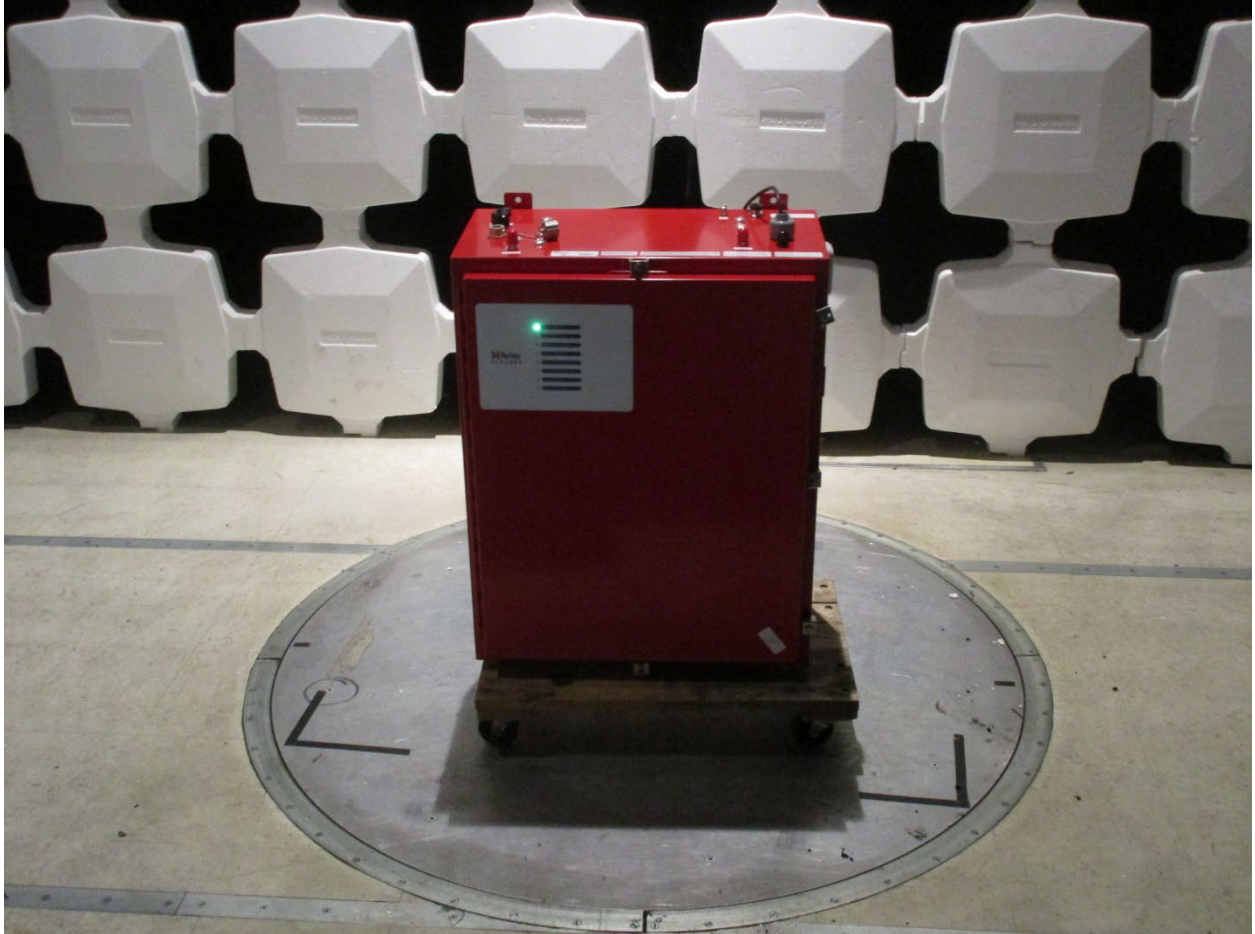

ANNEX B – Test Setup Photograph Exhibit

Fiplex Communications Inc.  
FCC ID: P3TDH7S-8B

Conducted Test Setup

Radiated Testing, Table Setup

Radiated Testing, Below 1 GHz

Radiated Testing, Above 1 GHz

AC Powerline Conducted Testing