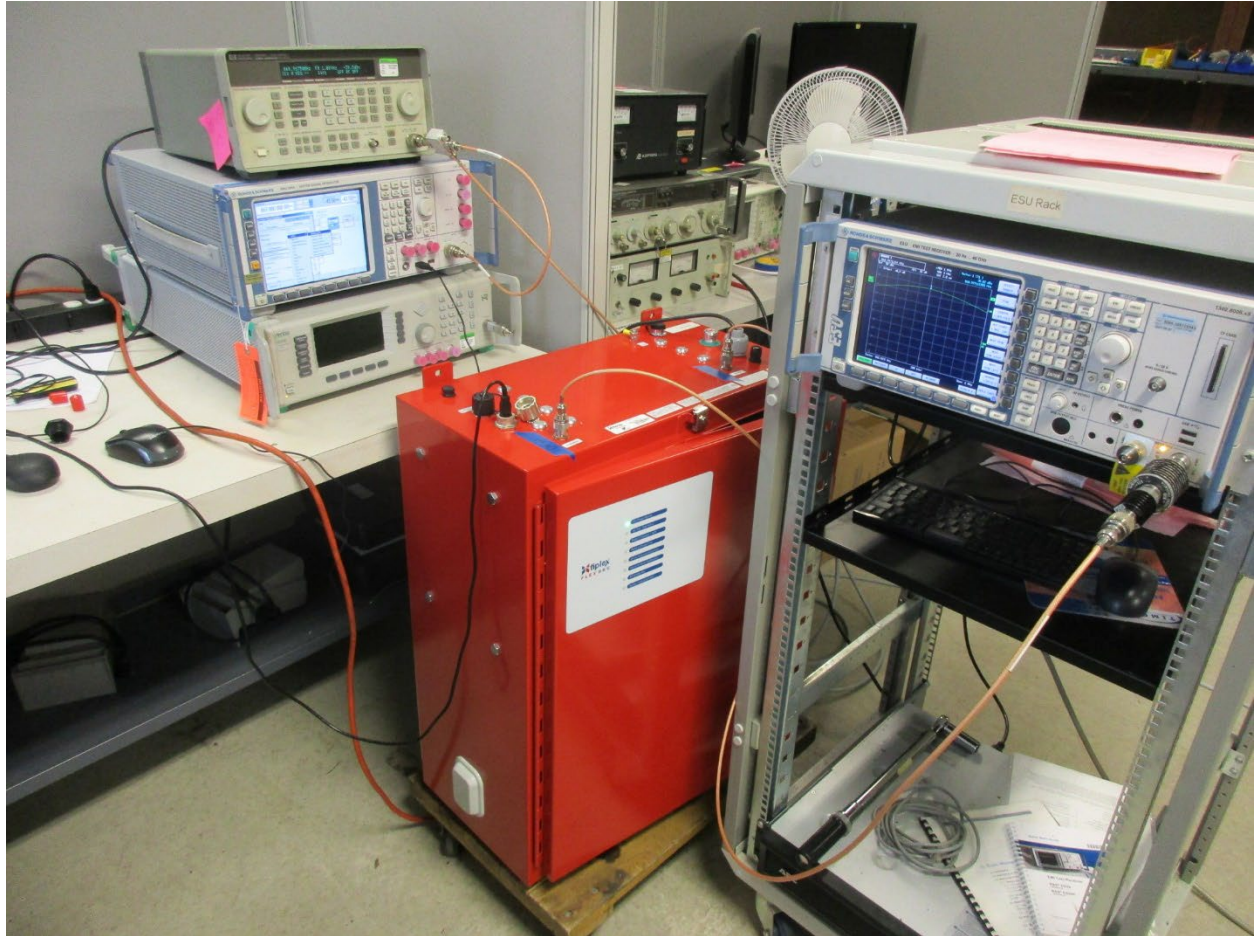

ANNEX B – Test Setup Photograph Exhibit

Fiplex Communications Inc.  
FCC ID: P3TDH7S-8B

Conducted Test Setup

Radiated Testing, Table Setup

Radiated Testing, Below 1 GHz

Radiated Testing, Above 1 GHz

AC Powerline Conducted Testing