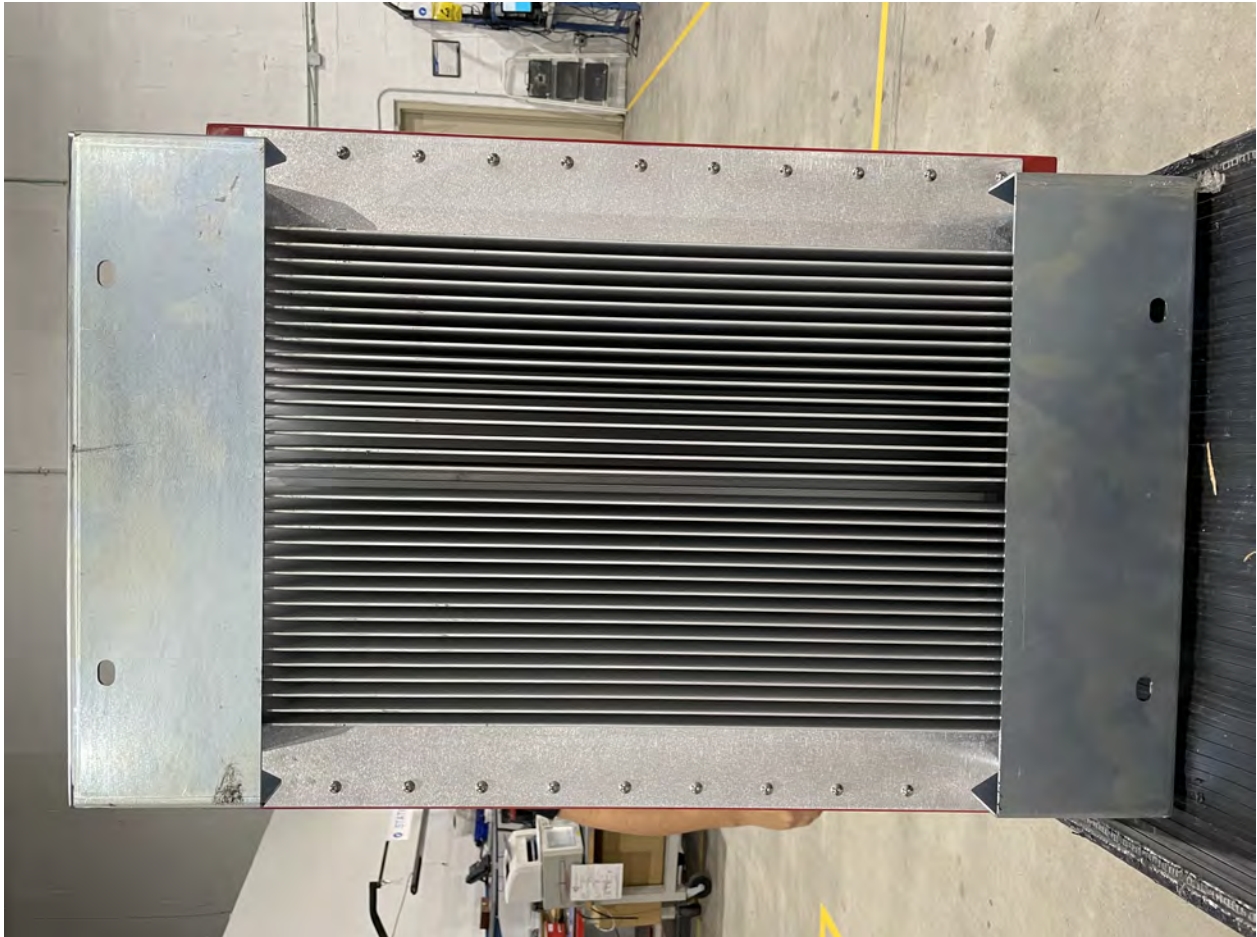

COMMUNICATIONS, INC.

Electromagnetic Devices for Radio Communications Systems

2101 NW 79th Ave. Miami, FL 33122. United States
Phone: (305)884-8991 . Fax: (305)884-4041 . E-mail: info@fiplex.com . www.fiplex.com