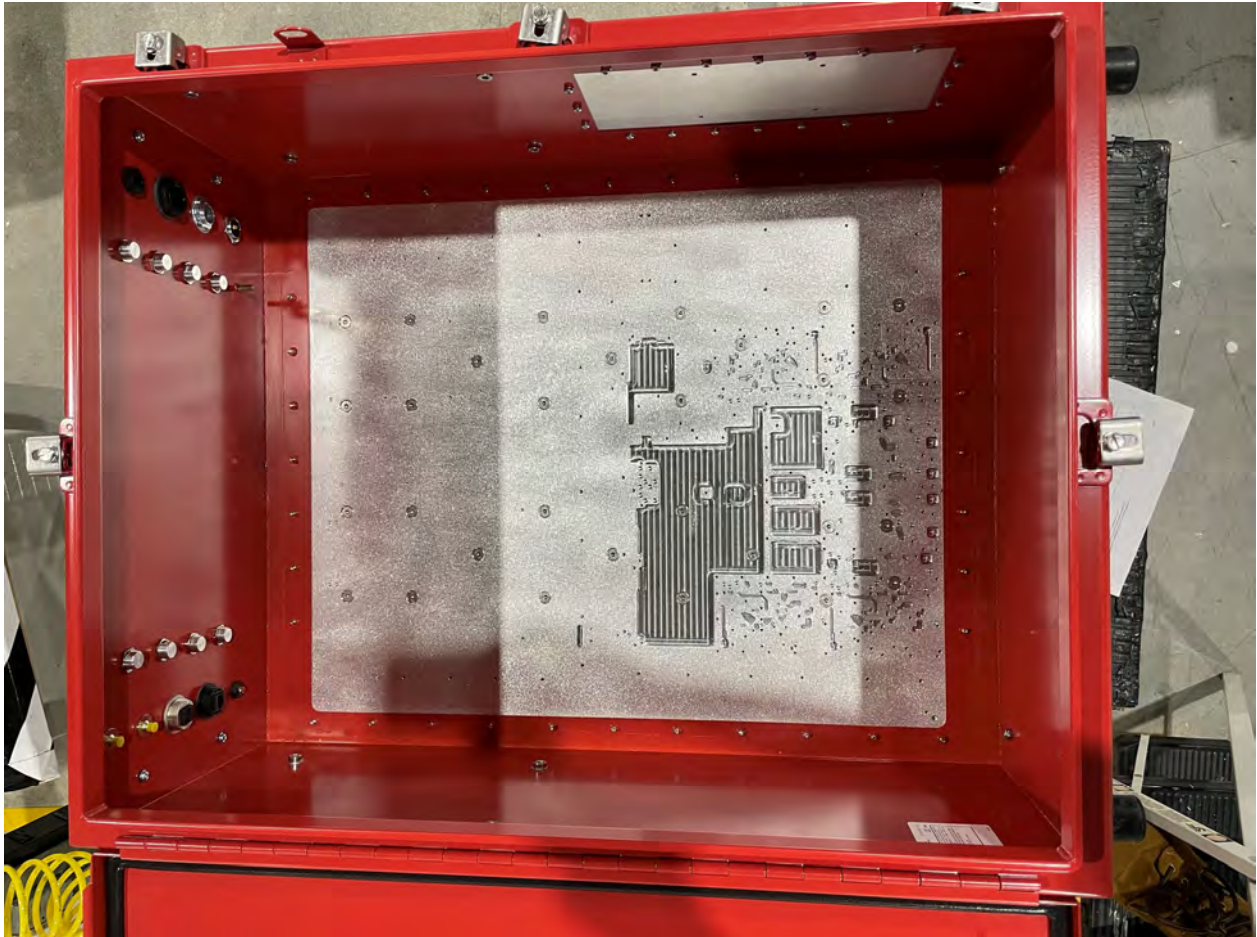

COMMUNICATIONS, INC.

Electromagnetic Devices for Radio Communications Systems

2101 NW 79th Ave. Miami, FL 33122. United States
Phone: (305)884-8991 . Fax: (305)884-4041 . E-mail: info@fiplex.com . www.fiplex.com