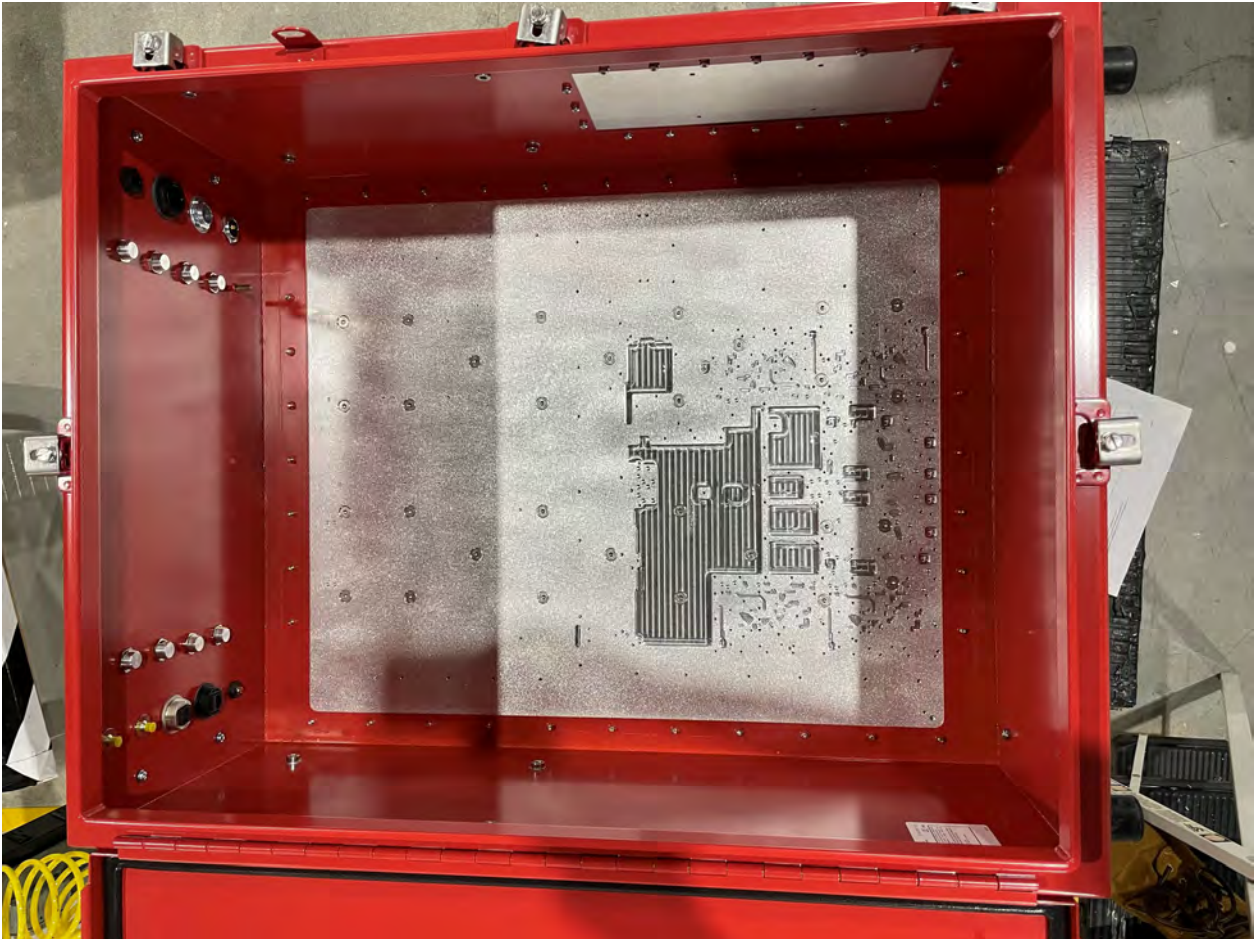

COMMUNICATIONS, INC.

Electromagnetic Devices for Radio Communications Systems

2101 NW 79th Ave. Miami, FL 33122. United States
Phone: (305)884-8991 . Fax: (305)884-4041 . E-mail: info@fiplex.com . www.fiplex.com