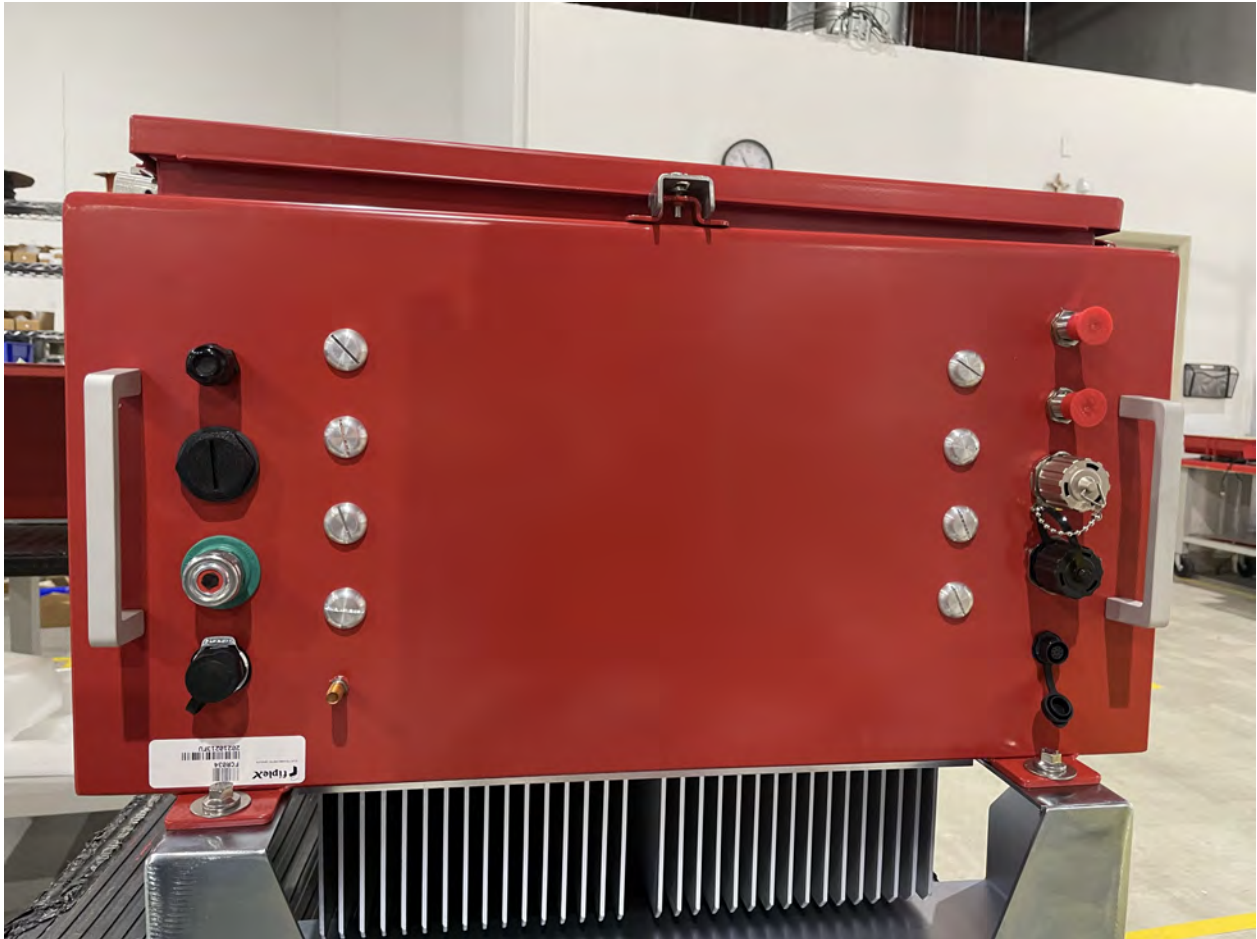

COMMUNICATIONS, INC.

Electromagnetic Devices for Radio Communications Systems

2101 NW 79th Ave. Miami, FL 33122. United States
Phone: (305)884-8991 . Fax: (305)884-4041 . E-mail: info@fiplex.com . www.fiplex.com