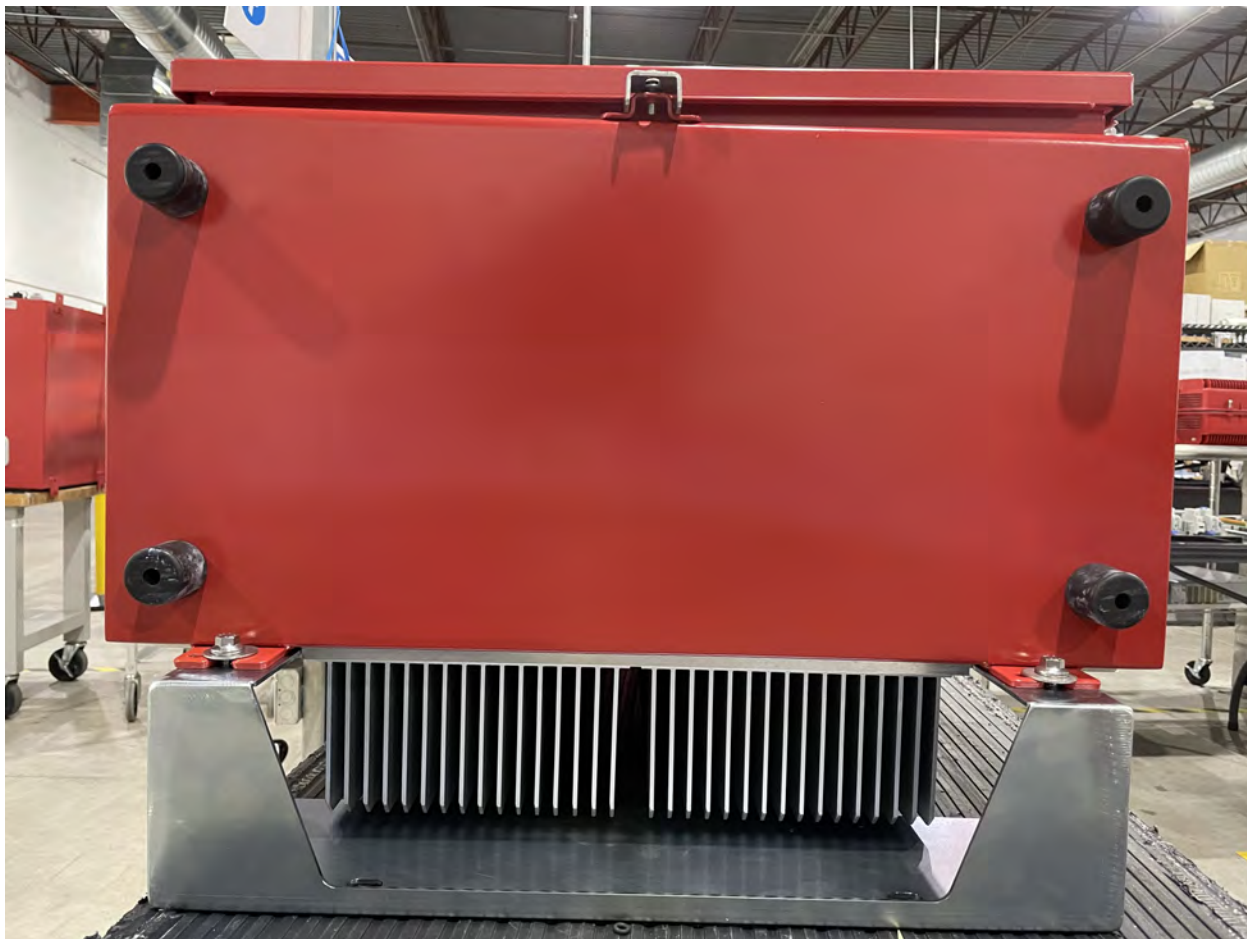

COMMUNICATIONS, INC.

Electromagnetic Devices for Radio Communications Systems

2101 NW 79th Ave. Miami, FL 33122. United States
Phone: (305)884-8991 . Fax: (305)884-4041 . E-mail: info@fiplex.com . www.fiplex.com