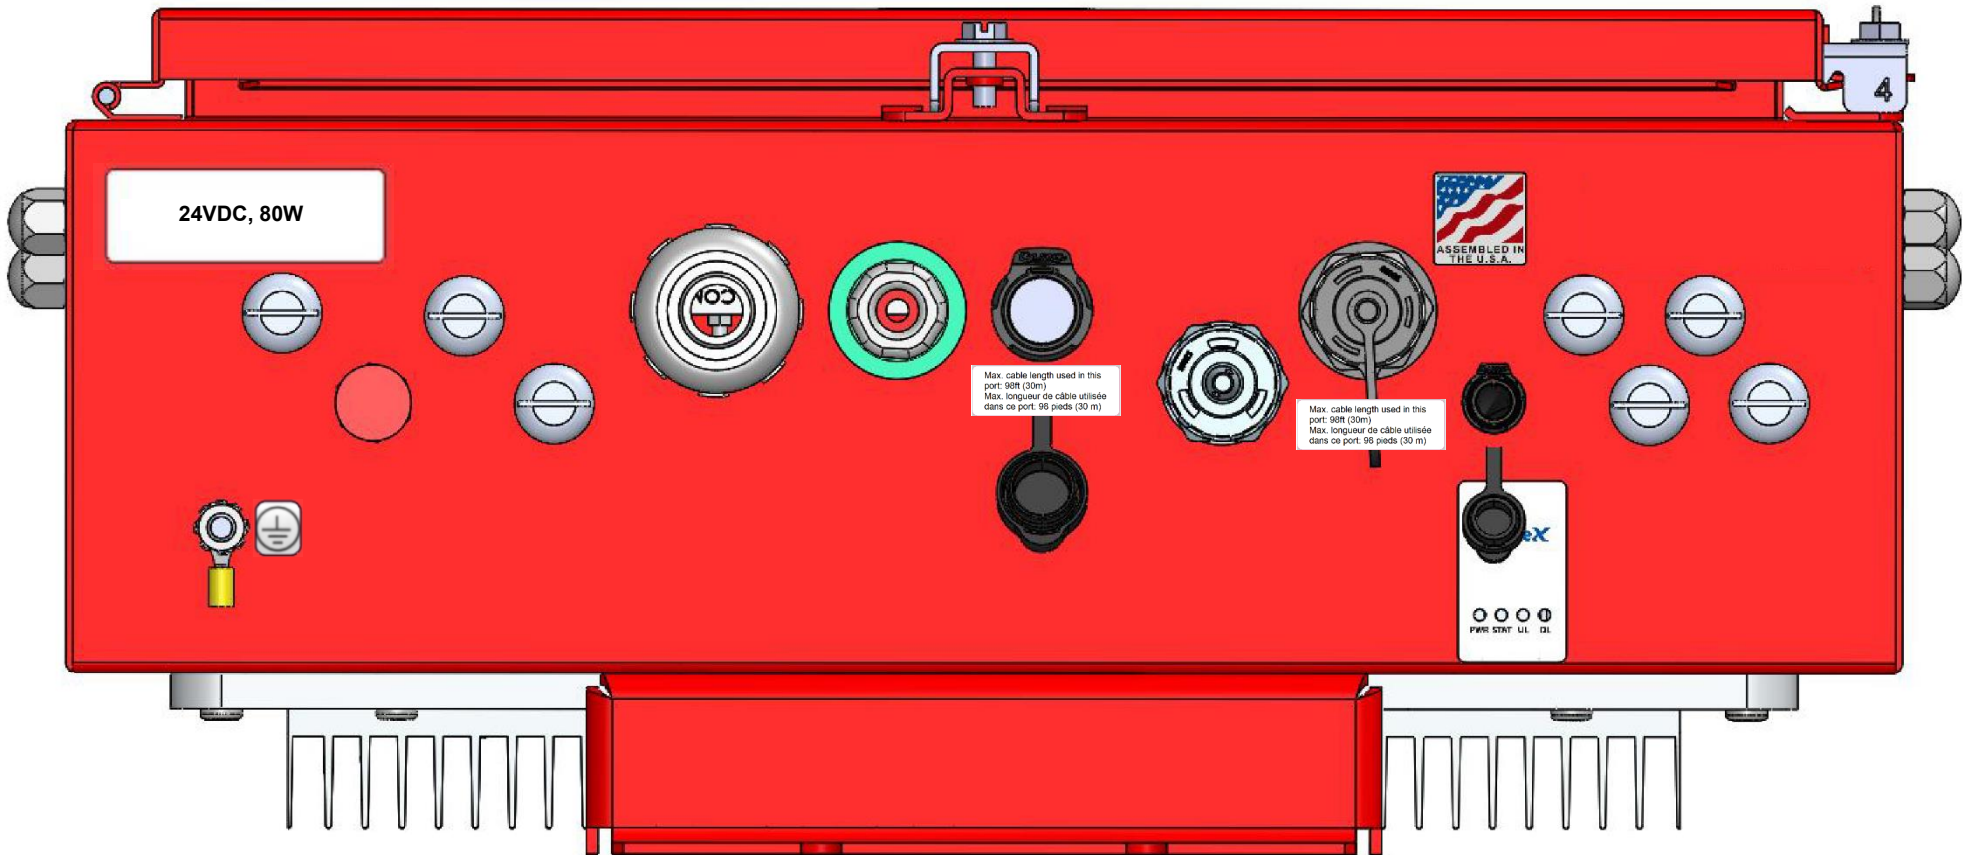

PP-0071 - FCR028 Labeling instruction for DH7S Remote Series

Document History

Description	Revision	Date Issued	Done By	Reviewed By	Approved By
Original Version	001	December 29th, 2020	LG	AC	MDG

1) AC Version right view

2) AC Version bottom view

3) AC Version left view

4) DC Version right view

5) DC Version bottom view

6) AC Version left view