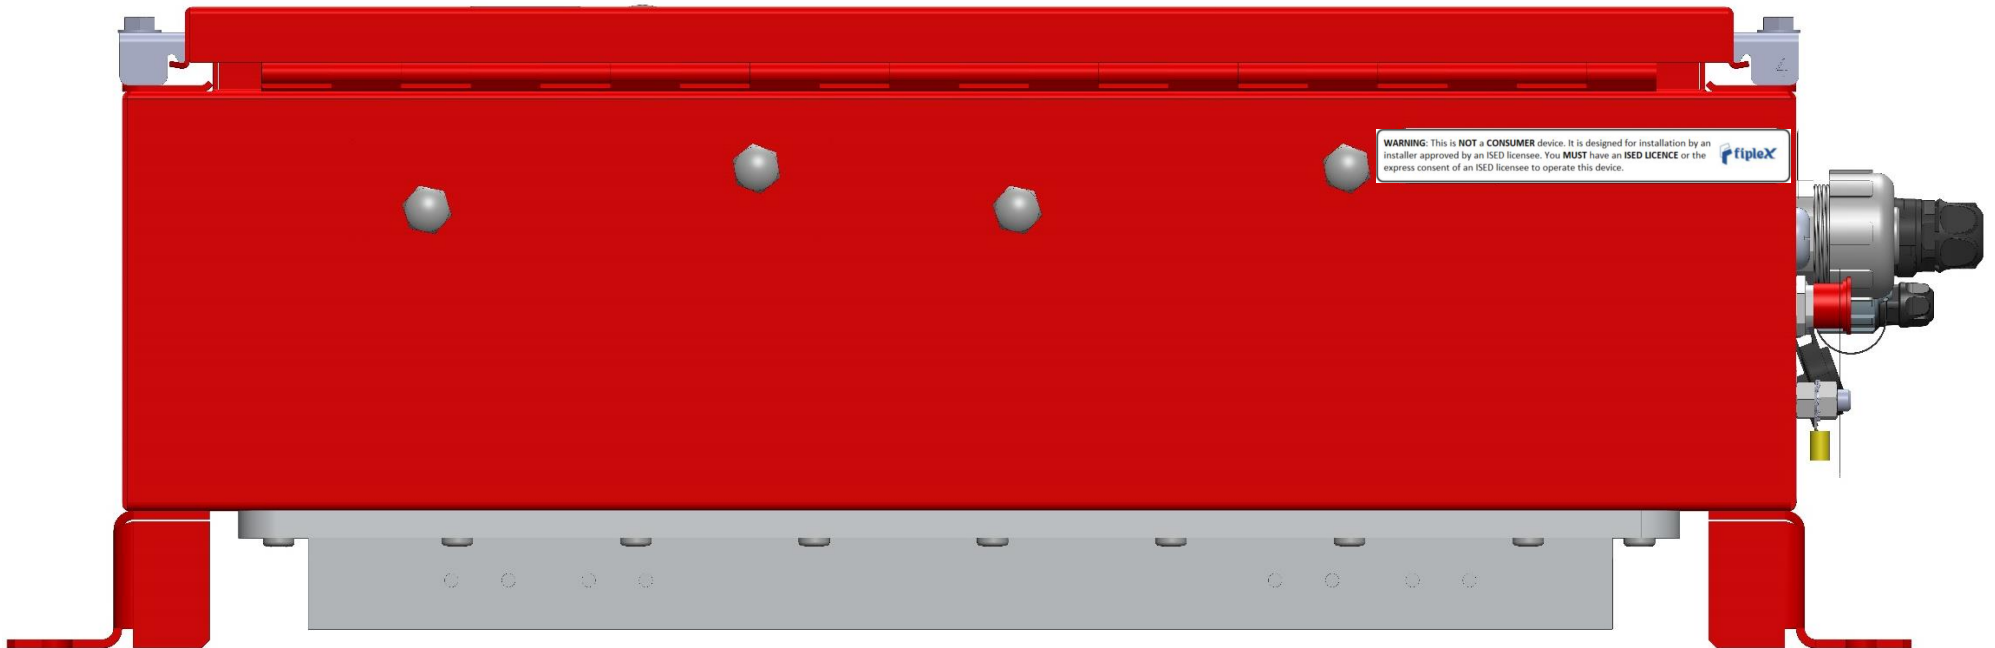

PP-0071 - FCR028 Labeling instruction for DH7S Remote Series

Document History

Description	Revision	Date Issued	Done By	Reviewed By	Approved By
Original Version	001	December 29th, 2020	LG	AC	MDG

1) AC Version right view

2) AC Version bottom view

3) AC Version left view

4) DC Version right view

5) DC Version bottom view

6) AC Version left view