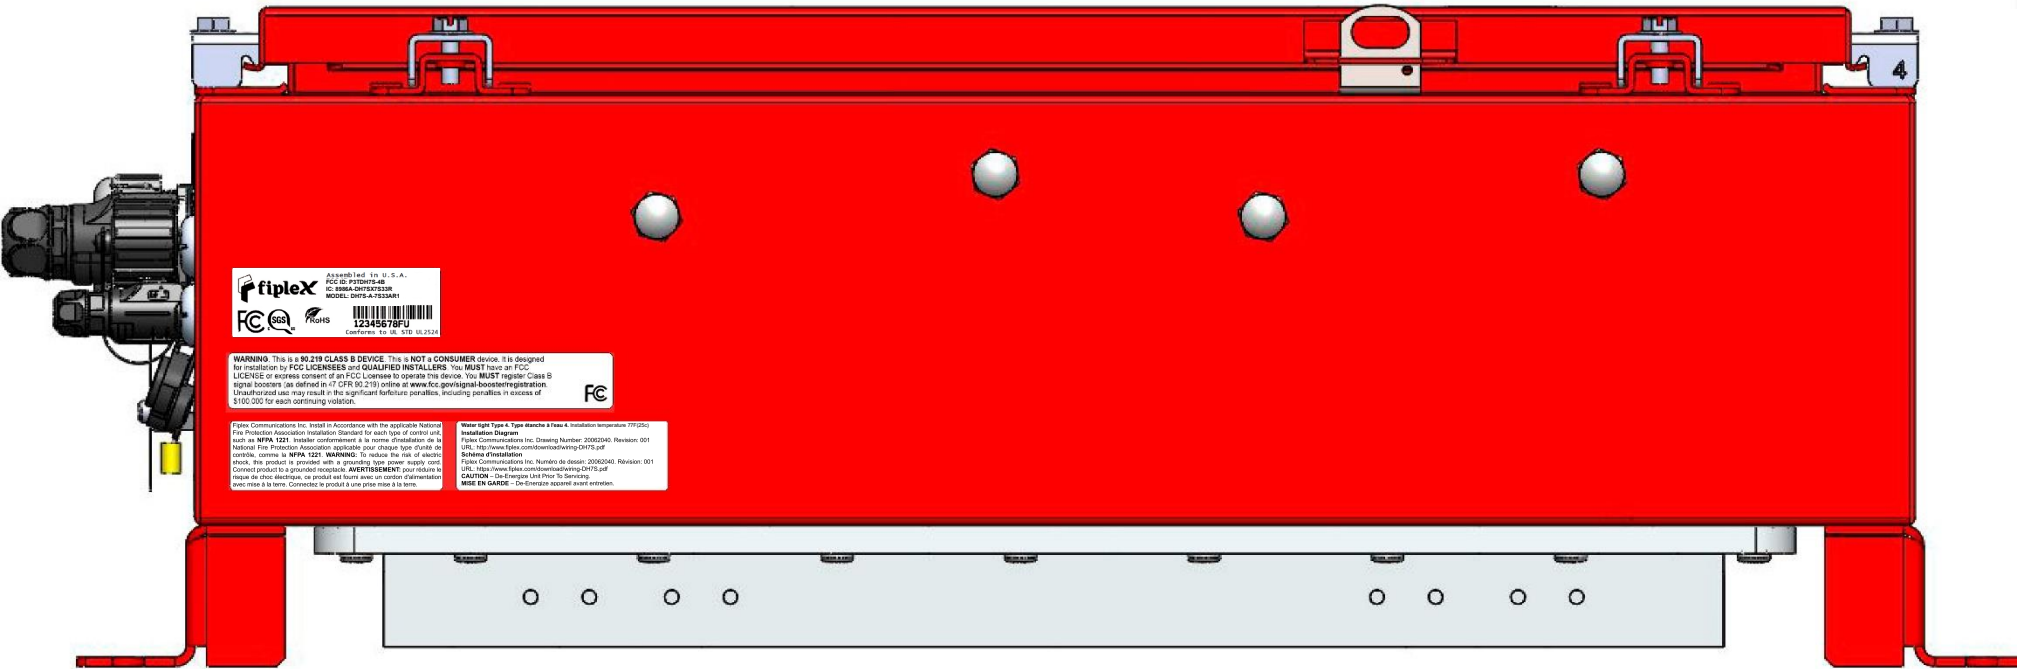

PP-0071 - FCR028 Labeling instruction for DH7S Remote Series

Document History

Description	Revision	Date Issued	Done By	Reviewed By	Approved By
Original Version	001	December 29th, 2020	LG	AC	MDG

1) AC Version right view

2) AC Version bottom view

3) AC Version left view

4) DC Version right view

5) DC Version bottom view

6) AC Version left view