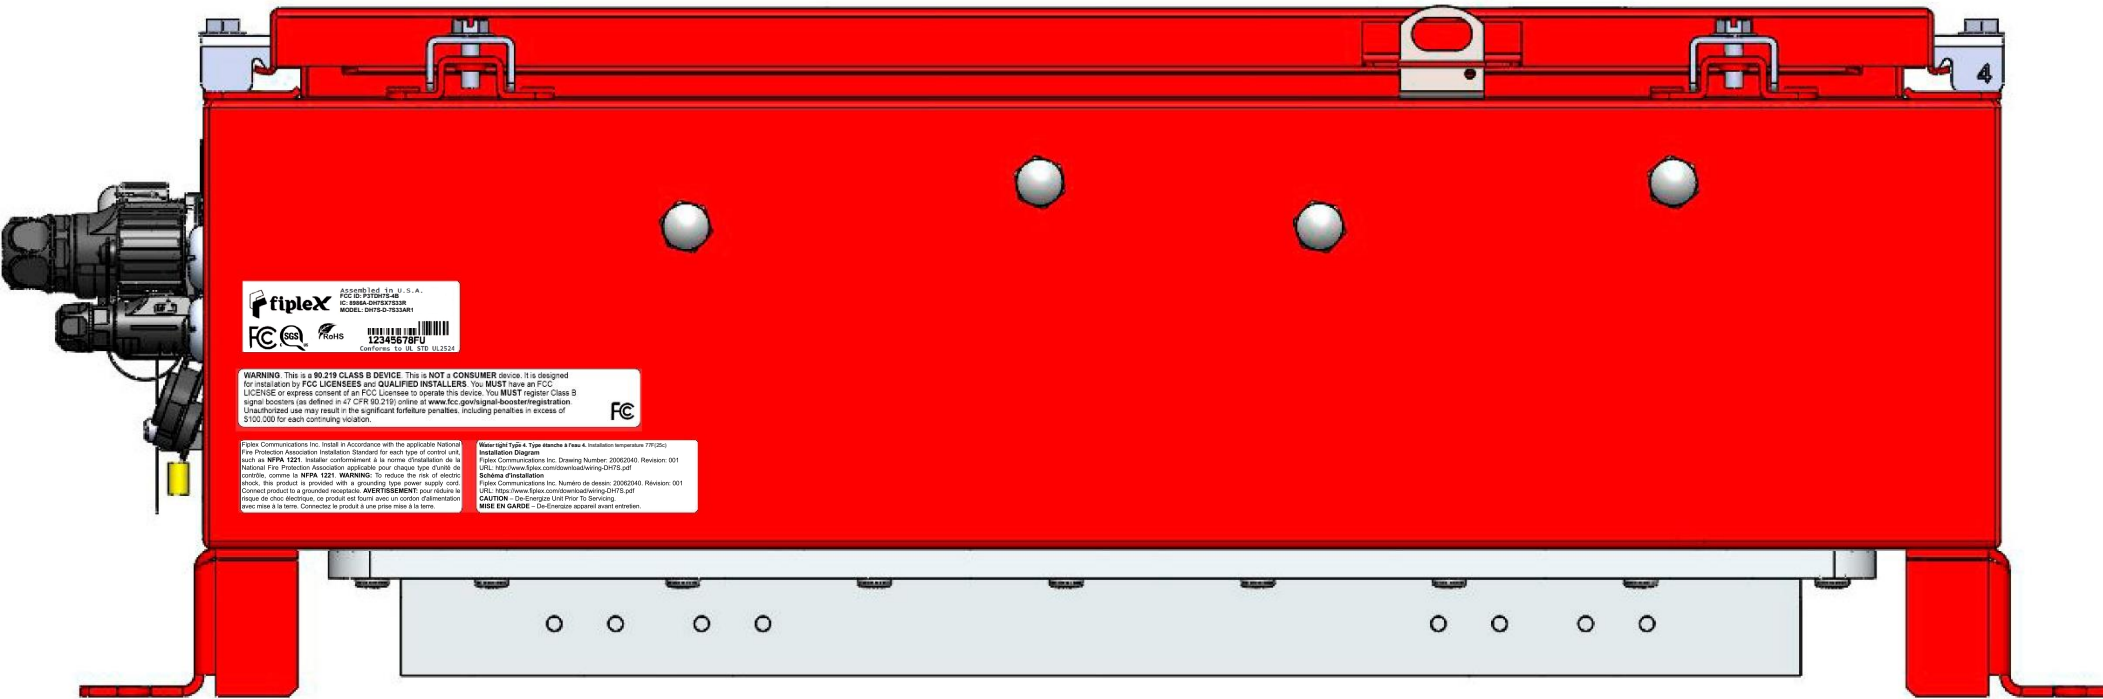

PP-0071 - FCR028 Labeling instruction for DH7S Remote Series

Document History

Description	Revision	Date Issued	Done By	Reviewed By	Approved By
Original Version	001	December 29th, 2020	LG	AC	MDG

1) AC Version right view

2) AC Version bottom view

3) AC Version left view

4) DC Version right view

5) DC Version bottom view

6) AC Version left view