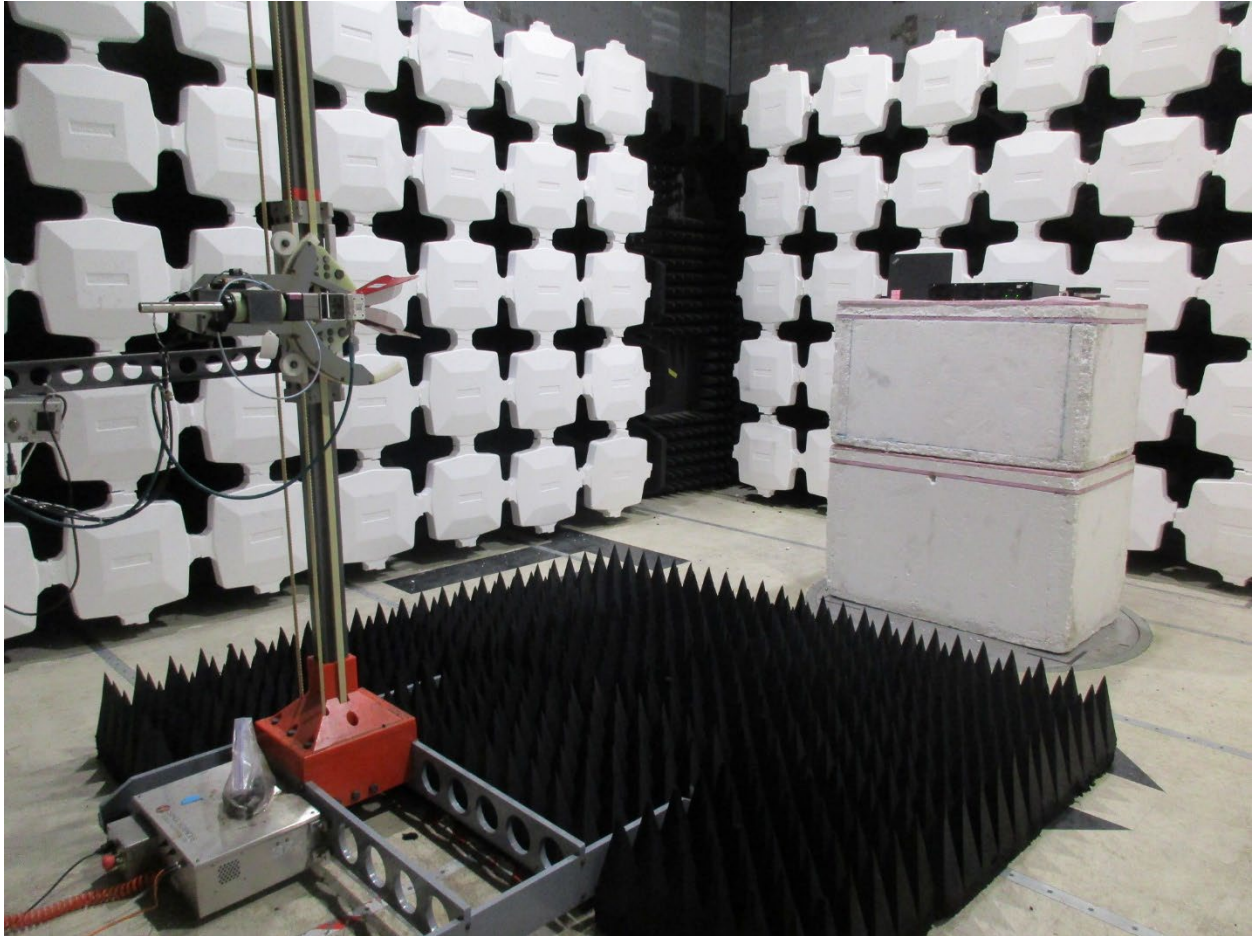

ANNEX B – Test Setup Photograph Exhibit

Fiplex Communications Inc.
FCC ID: P3TDH440-HG-SCH

Conducted Test Setup

Radiated Testing, Table Setup #1

Radiated Testing, Table Setup #2

Radiated Testing, Below 1 GHz

Radiated Testing, Below 1 GHz #2

Radiated Testing, Above 1 GHz

Radiated Testing, Above 1 GHz #2

AC Powerline Conducted Testing