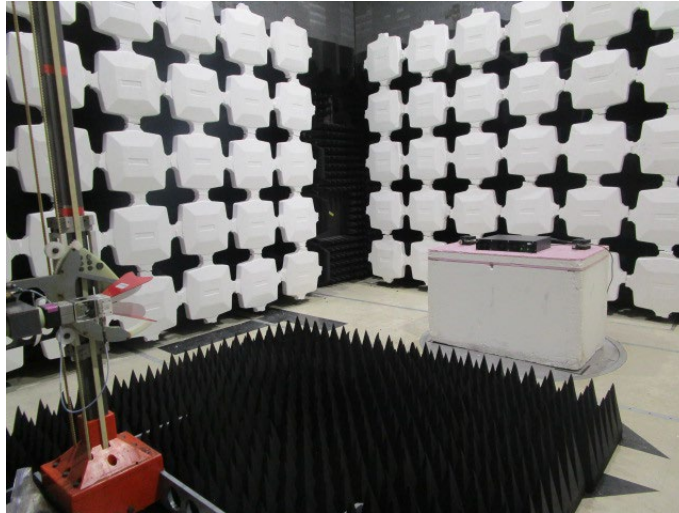

ANNEX B – Test Setup Photograph Exhibit

Fiplex Communications Inc.
FCC ID: P3TDH440-HG-SCH

Conducted Test Setup

Radiated Testing, Table Setup #1

Radiated Testing, Table Setup #2

Radiated Testing, Below 1 GHz

Radiated Testing, Below 1 GHz #2

Radiated Testing, Above 1 GHz

Radiated Testing, Above 1 GHz #2

AC Powerline Conducted Testing