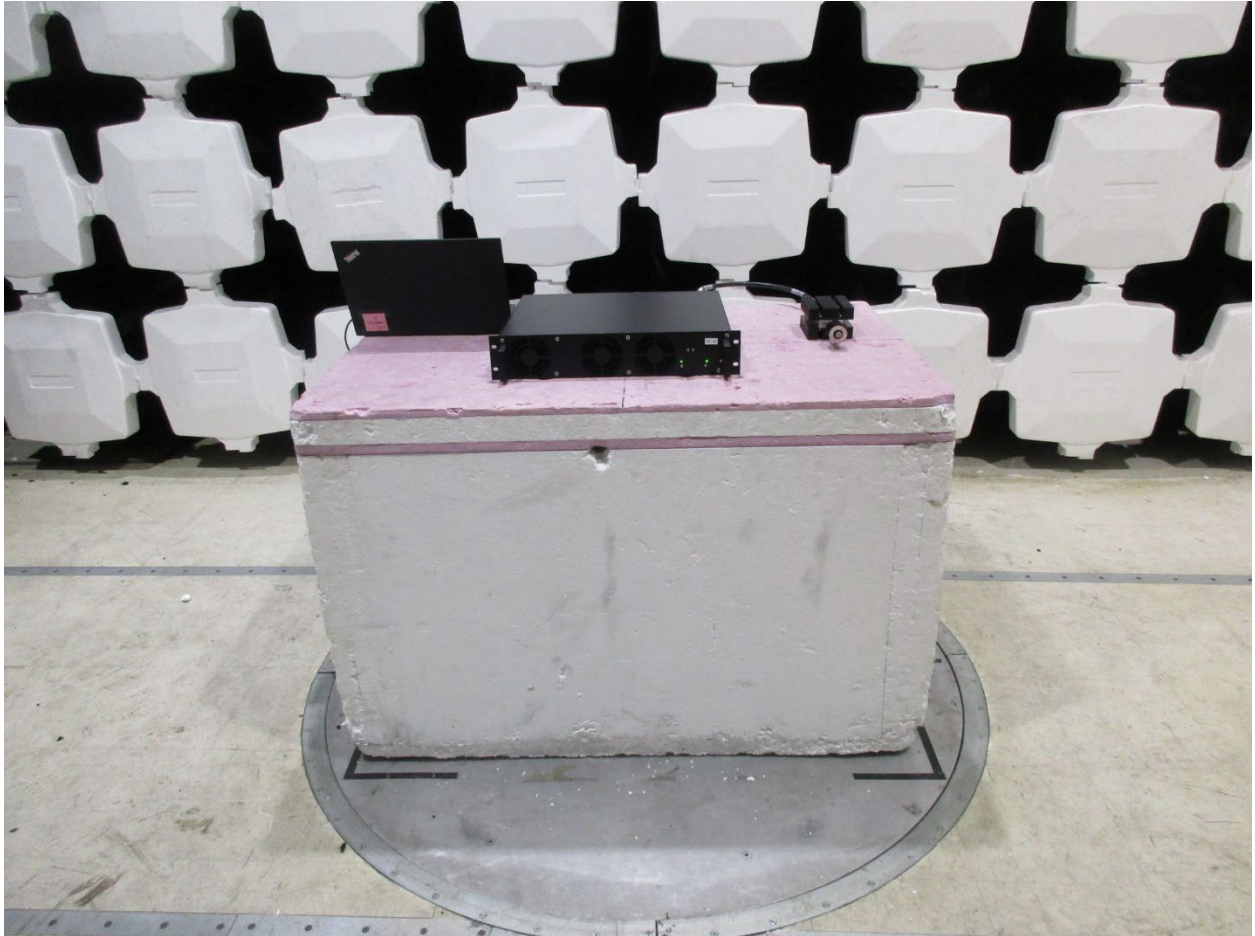

ANNEX B – Test Setup Photograph Exhibit

Fiplex Communications Inc.
FCC ID: P3TDH440-HG-SCH

Conducted Test Setup

Radiated Testing, Table Setup #1

Radiated Testing, Table Setup #2

Radiated Testing, Below 1 GHz

Radiated Testing, Below 1 GHz #2

Radiated Testing, Above 1 GHz

Radiated Testing, Above 1 GHz #2

AC Powerline Conducted Testing