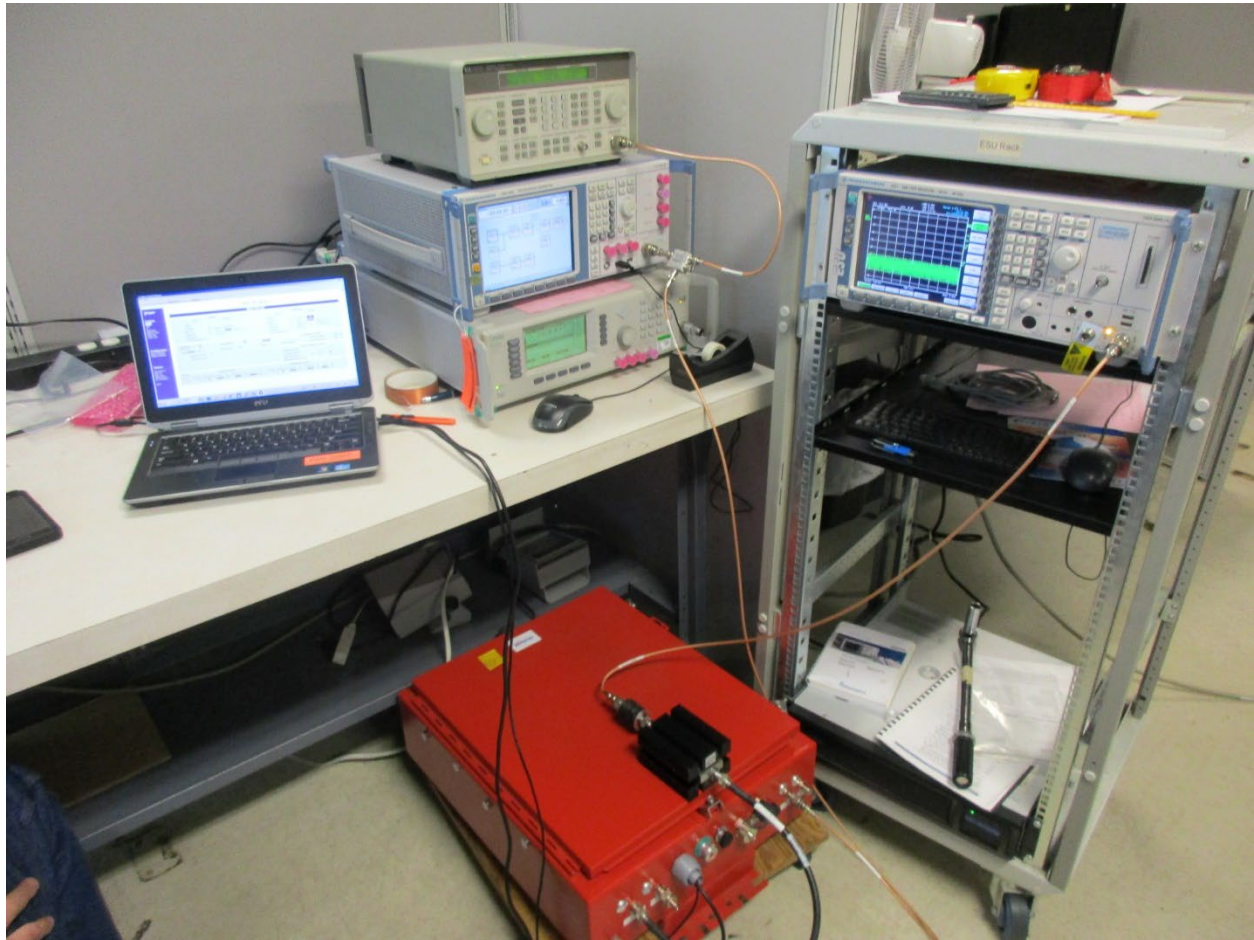

ANNEX B – Test Setup Photograph Exhibit

Fiplex Communications Inc.  
FCC ID: P3TDH437-3XB

Conducted Test Setup

Radiated Testing, Table Setup #1

Radiated Testing, Table Setup #2

Radiated Testing, Below 1 GHz

Radiated Testing, Below 1 GHz #2