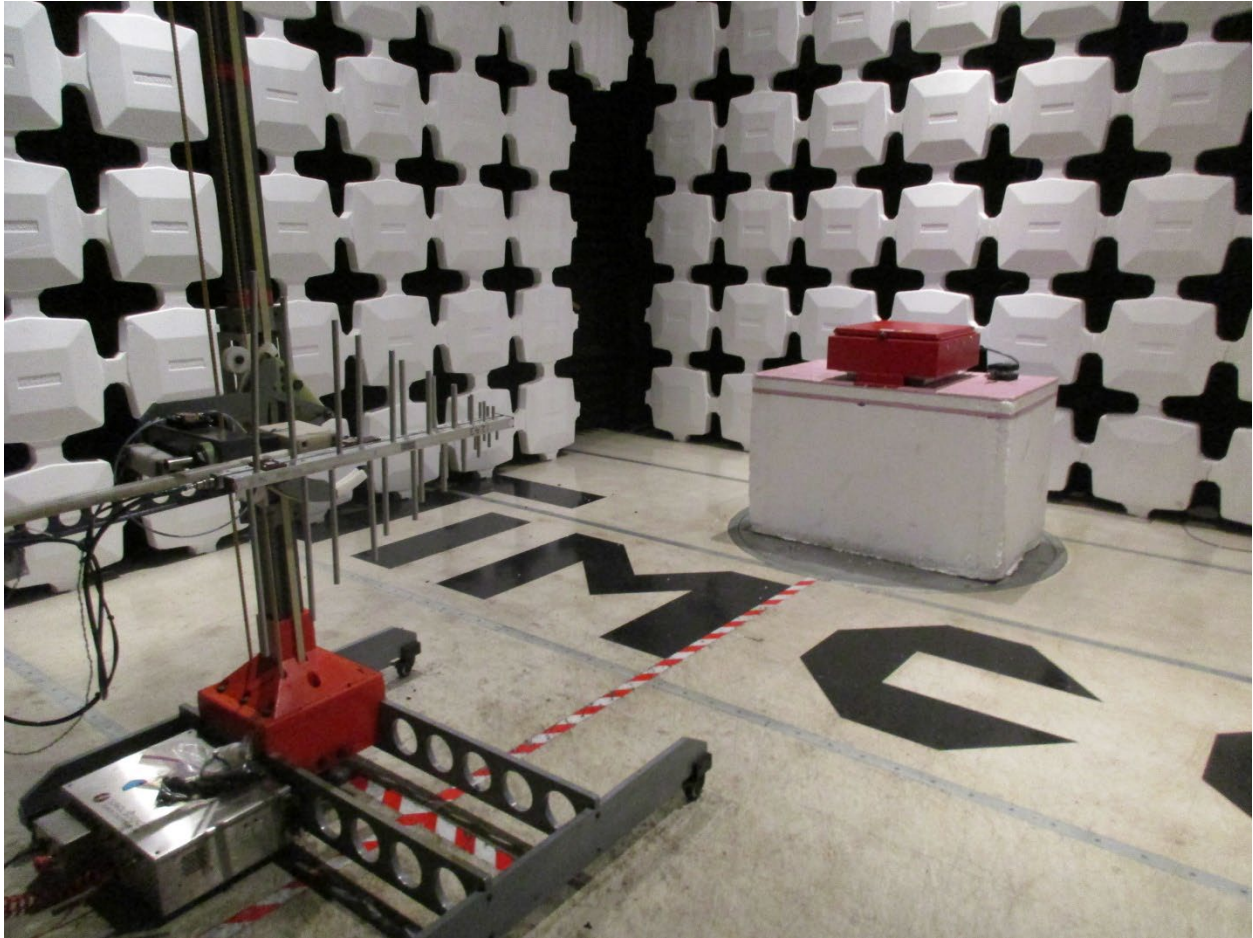

ANNEX B – Test Setup Photograph Exhibit

Fiplex Communications Inc.  
FCC ID: P3TDH437-3XB

Conducted Test Setup

Radiated Testing, Table Setup #1

Radiated Testing, Table Setup #2

Radiated Testing, Below 1 GHz

Radiated Testing, Below 1 GHz #2