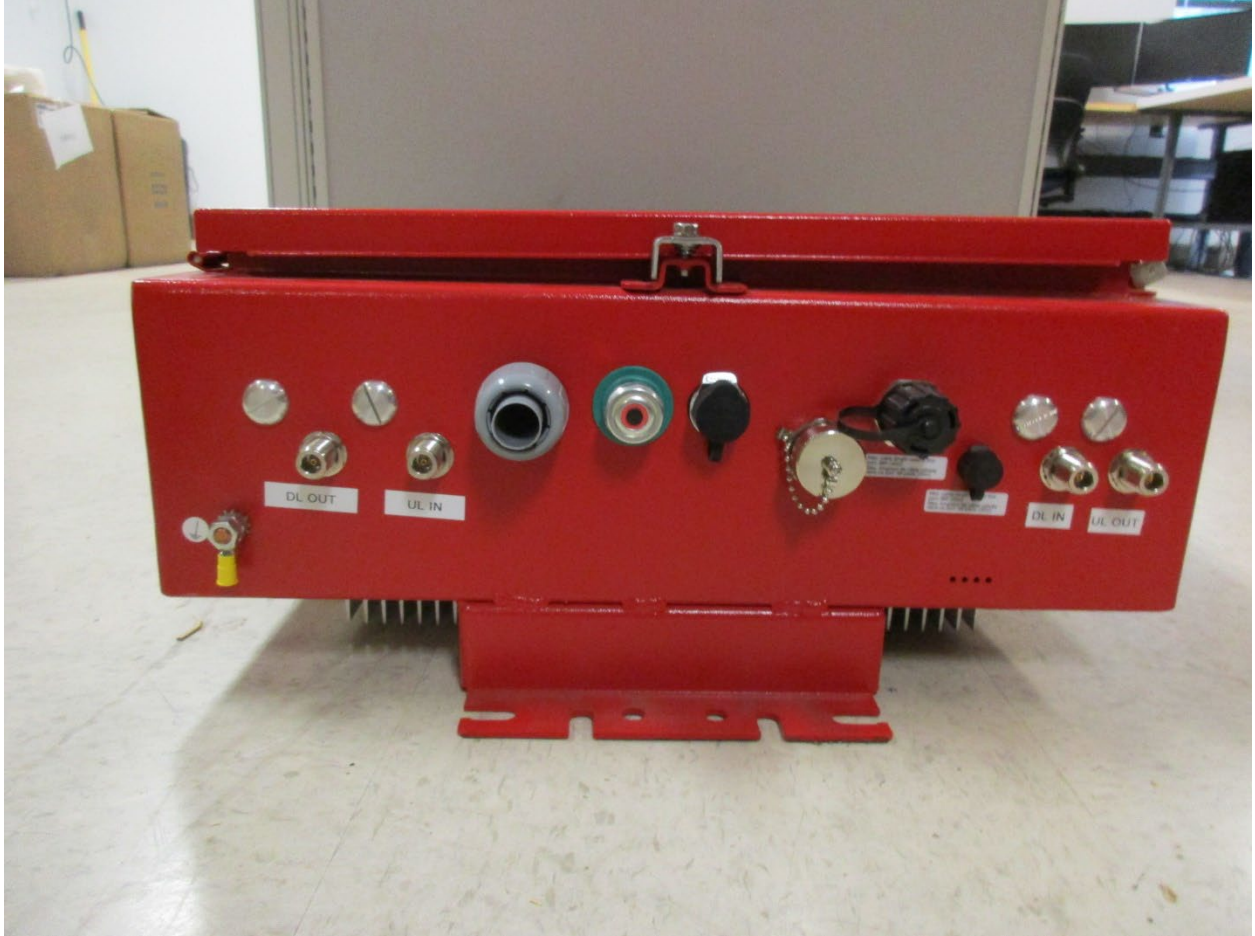

Fiplex Communications, Inc.
FCC ID: P3TDH437-3XB
IC: 8986A-DH437
External Photos

FRONT VIEW

BACK VIEW

TOP VIEW

BOTTOM VIEW

RIGHT SIDE VIEW

LEFT SIDE VIEW