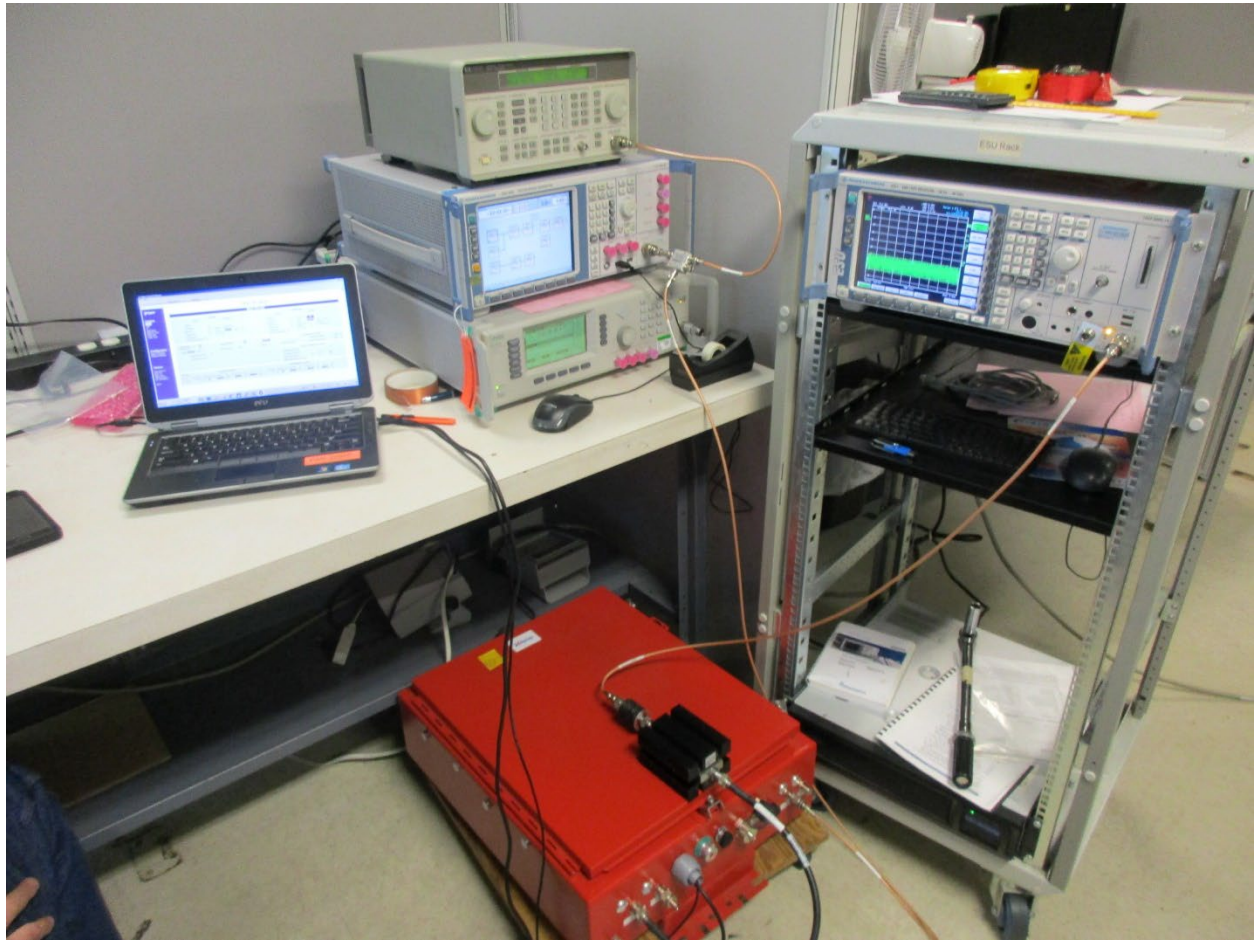

ANNEX B – Test Setup Photograph Exhibit

Fiplex Communications Inc.
FCC ID: P3TDH437-3X

Conducted Test Setup

Radiated Testing, Table Setup #1

Radiated Testing, Table Setup #2

Radiated Testing, Below 1 GHz

Radiated Testing, Below 1 GHz #2