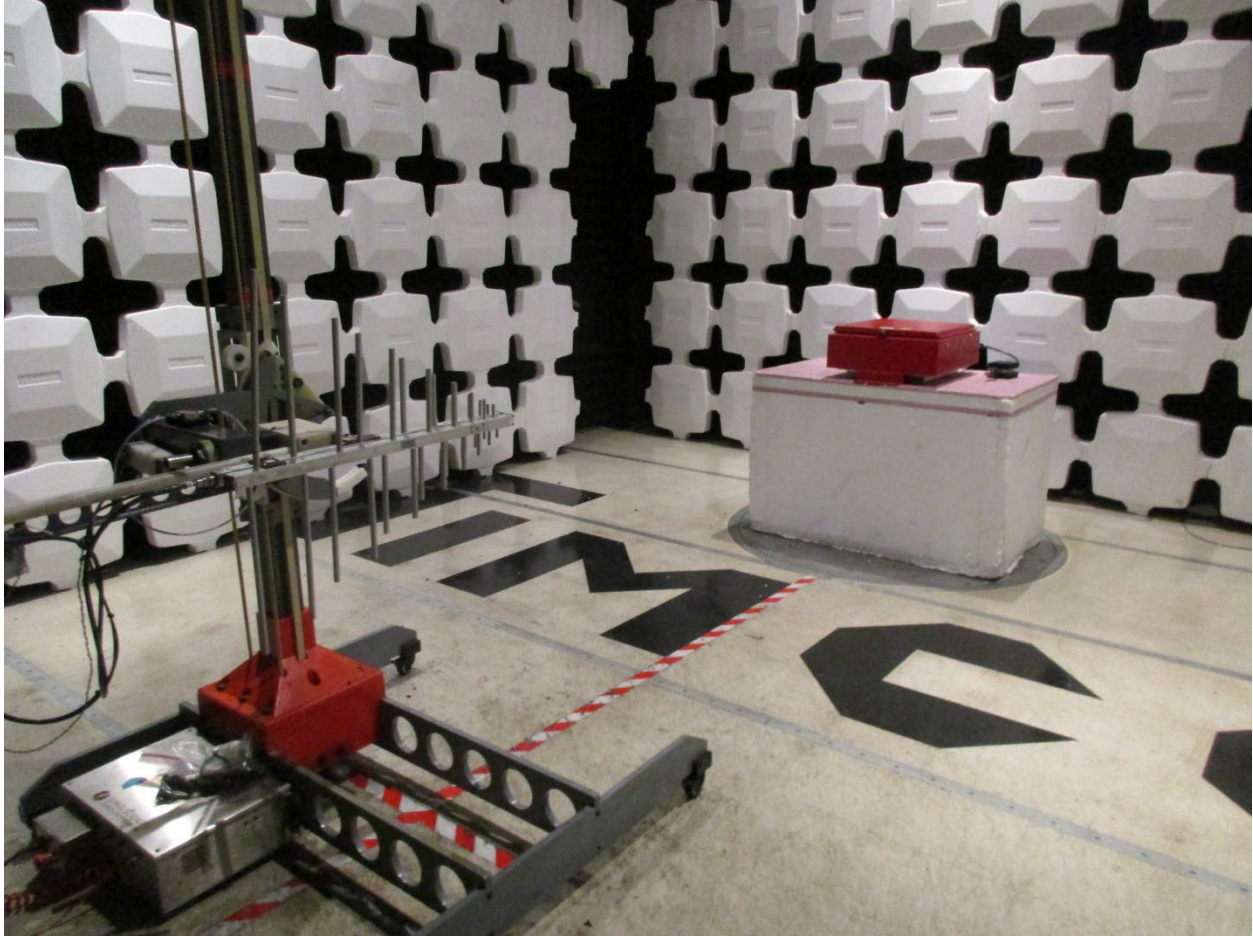

ANNEX B – Test Setup Photograph Exhibit

Fiplex Communications Inc.
FCC ID: P3TDH437-3X

Conducted Test Setup

Radiated Testing, Table Setup #1

Radiated Testing, Table Setup #2

Radiated Testing, Below 1 GHz

Radiated Testing, Below 1 GHz #2