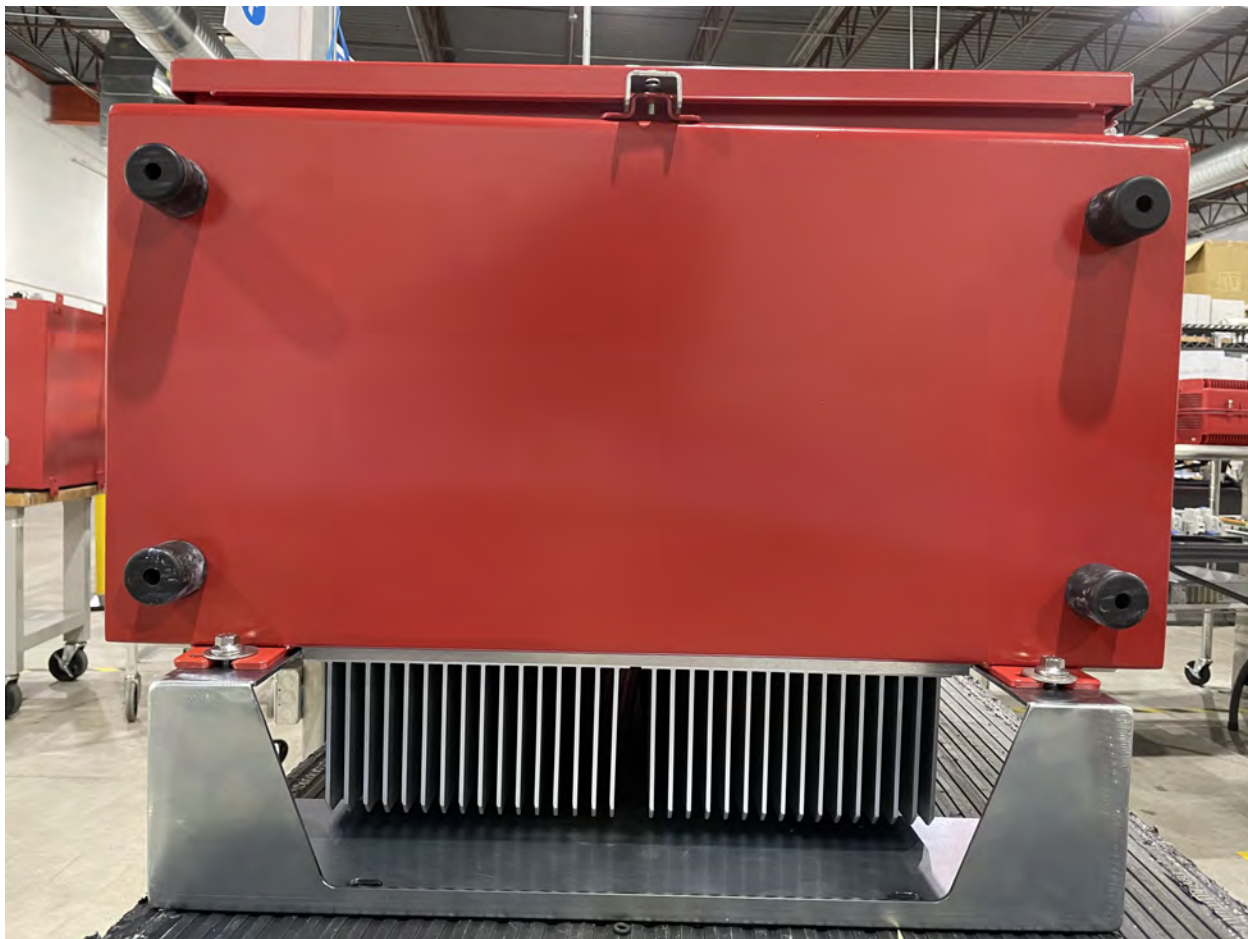

COMMUNICATIONS, INC.

Electromagnetic Devices for Radio Communications Systems

2101 NW 79th Ave. Miami, FL 33122. United States
Phone: (305)884-8991 . Fax: (305)884-4041 . E-mail: info@fiplex.com . www.fiplex.com