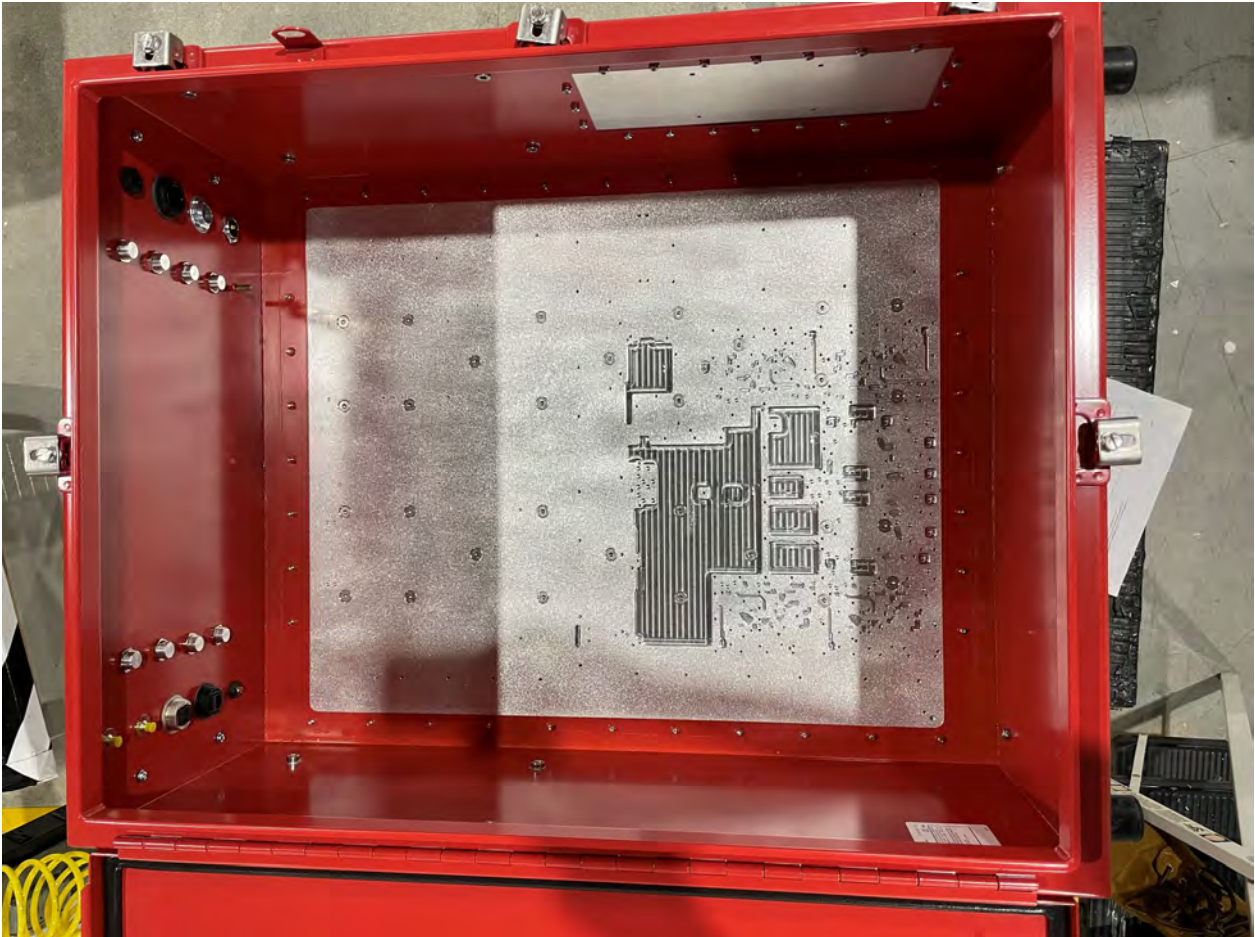

COMMUNICATIONS, INC.

Electromagnetic Devices for Radio Communications Systems

2101 NW 79th Ave. Miami, FL 33122. United States
Phone: (305)884-8991 . Fax: (305)884-4041 . E-mail: info@fiplex.com . www.fiplex.com