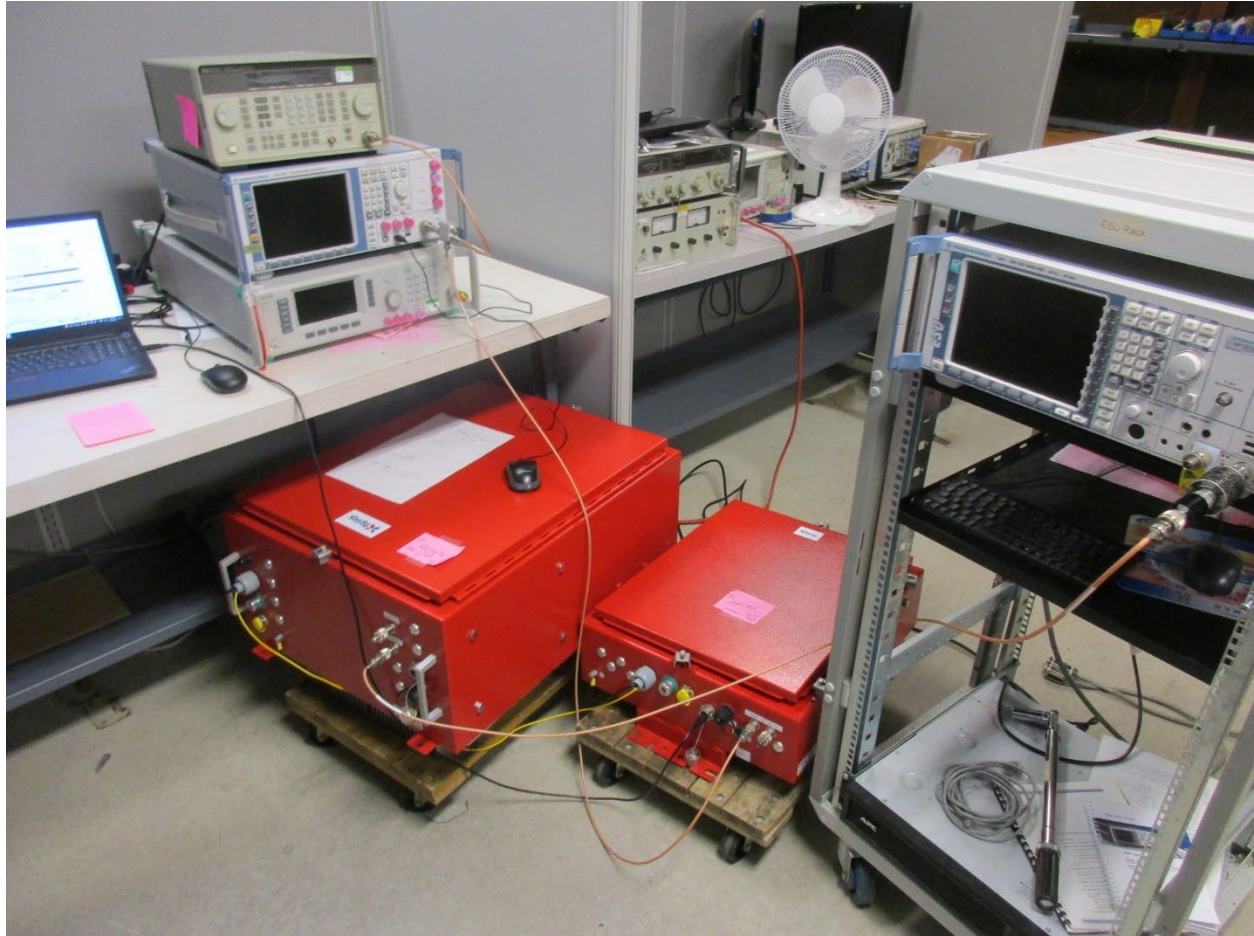

ANNEX B – Test Setup Photograph Exhibit

Fiplex Communications Inc.
Model: HONBDA-RA
FCC ID: P3TDH14-11B

Conducted Test Setup

Radiated Testing, Table Setup

Radiated Testing, Below 1 GHz

Radiated Testing, Below 1 GHz #2

Radiated Testing, Above 1 GHz

AC Powerline Conducted Testing