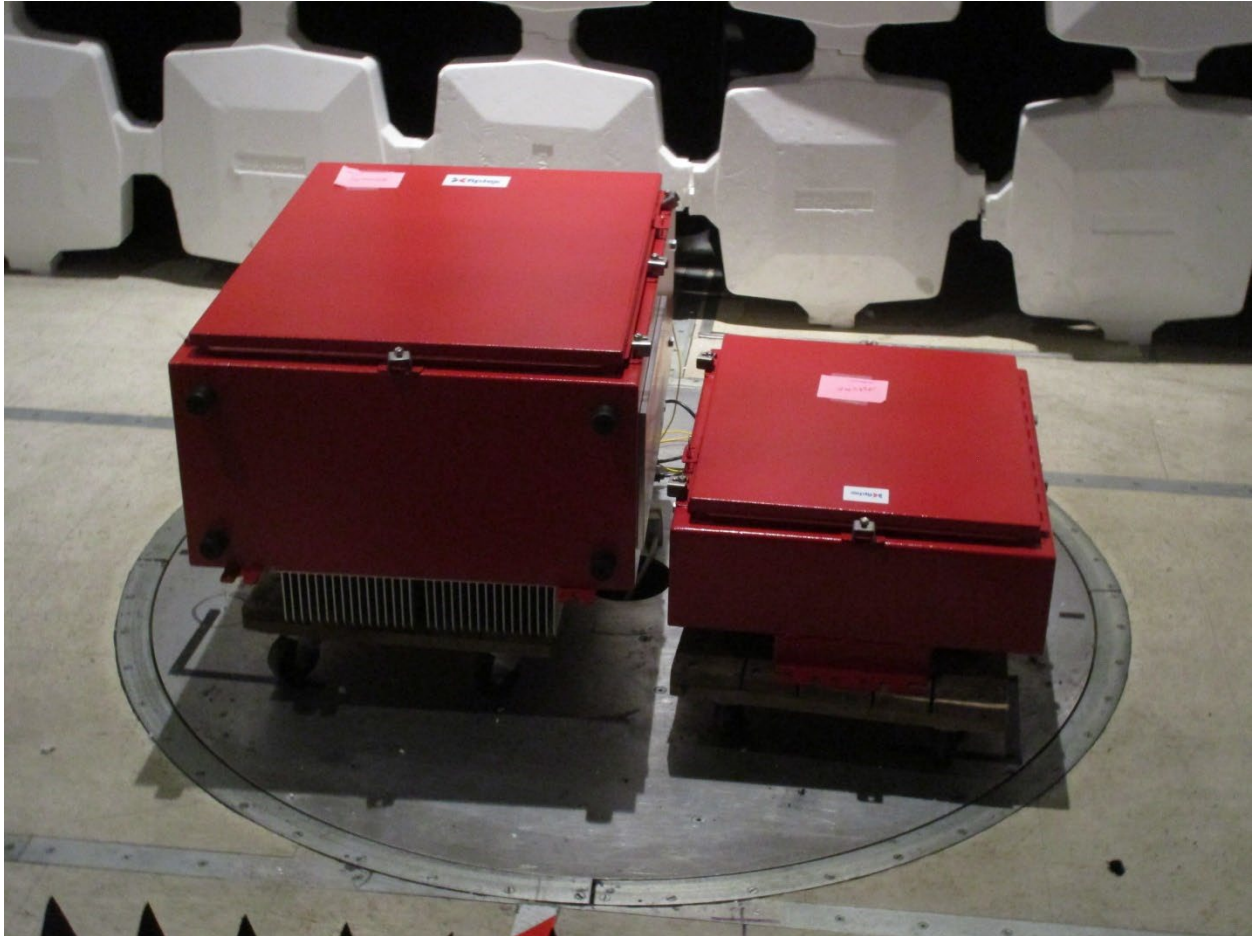

ANNEX B – Test Setup Photograph Exhibit

Fiplex Communications Inc.
Model: HONBDA-RA
FCC ID: P3TDH14-11B

Conducted Test Setup

Radiated Testing, Table Setup

Radiated Testing, Below 1 GHz

Radiated Testing, Below 1 GHz #2

Radiated Testing, Above 1 GHz

AC Powerline Conducted Testing