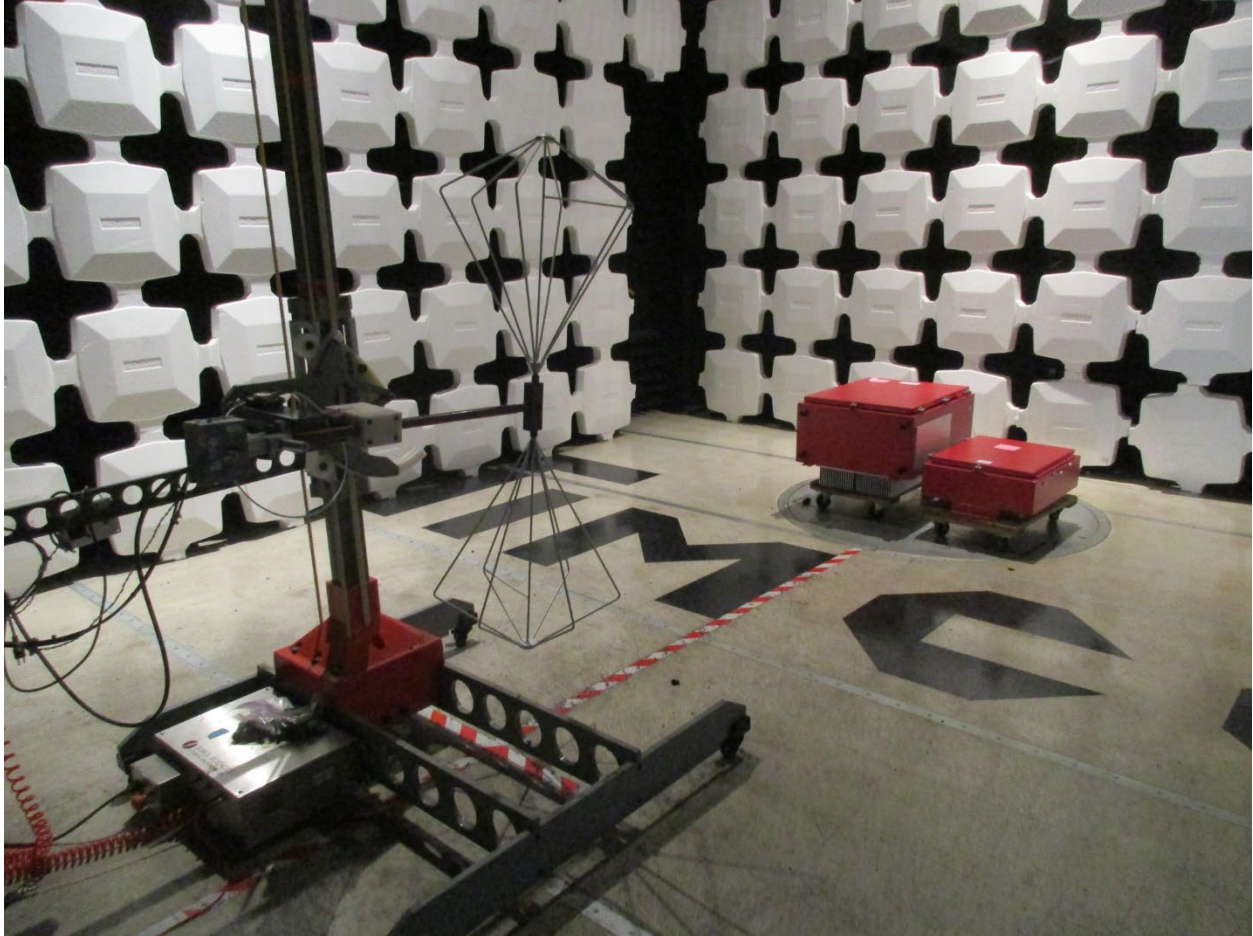

ANNEX B – Test Setup Photograph Exhibit

Fiplex Communications Inc.
Model: HONBDA-RA
FCC ID: P3TDH14-11B

Conducted Test Setup

Radiated Testing, Table Setup

Radiated Testing, Below 1 GHz

Radiated Testing, Below 1 GHz #2

Radiated Testing, Above 1 GHz

AC Powerline Conducted Testing