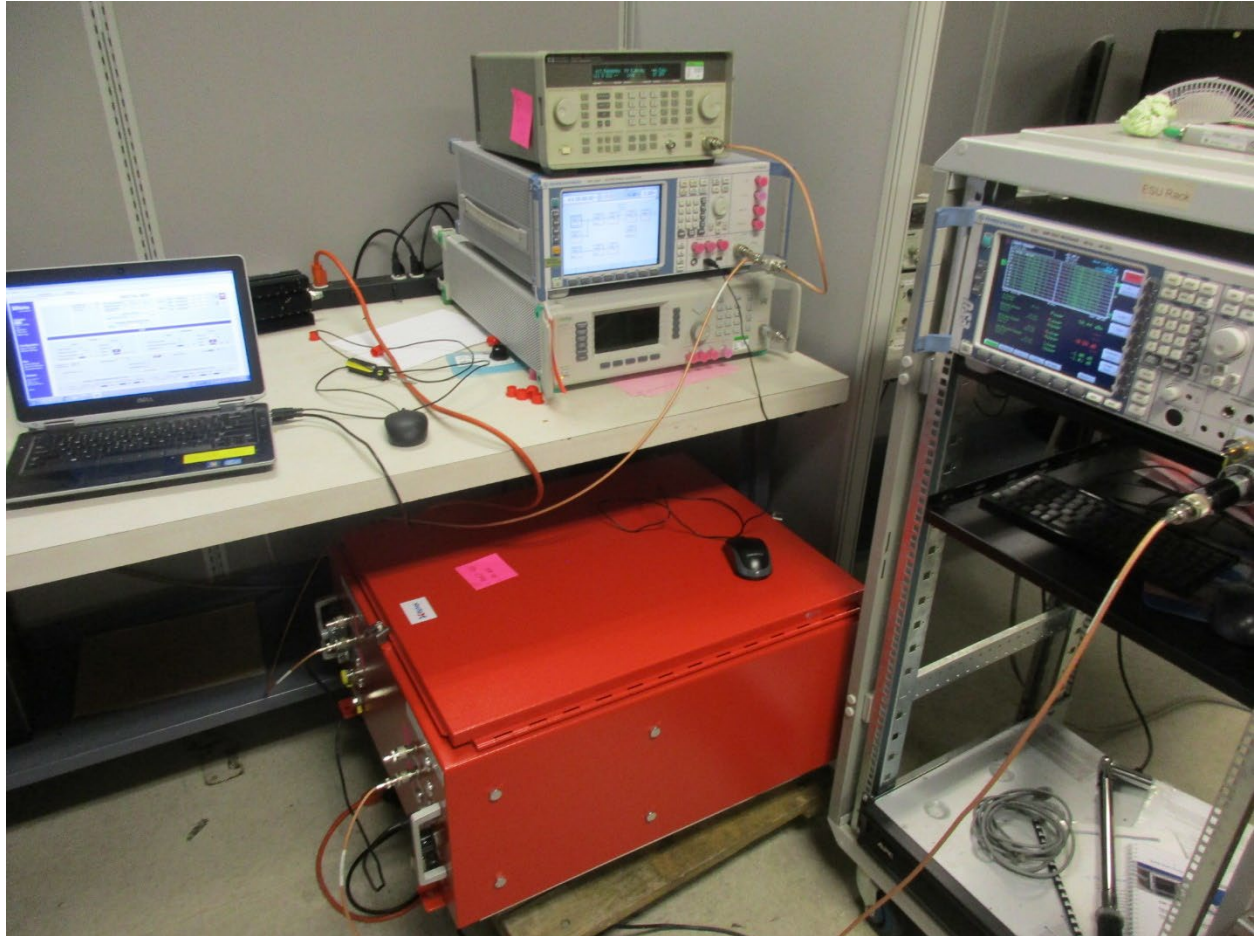

ANNEX B – Test Setup Photograph Exhibit

Fiplex Communications Inc.
Model: HONBDA-A-L
FCC ID: P3TDH14-10A

Conducted Test Setup

Radiated Testing, Table Setup

Radiated Testing, Below 1 GHz

Radiated Testing, Below 1 GHz #2

Radiated Testing, Above 1 GHz

AC Powerline Conducted Testing