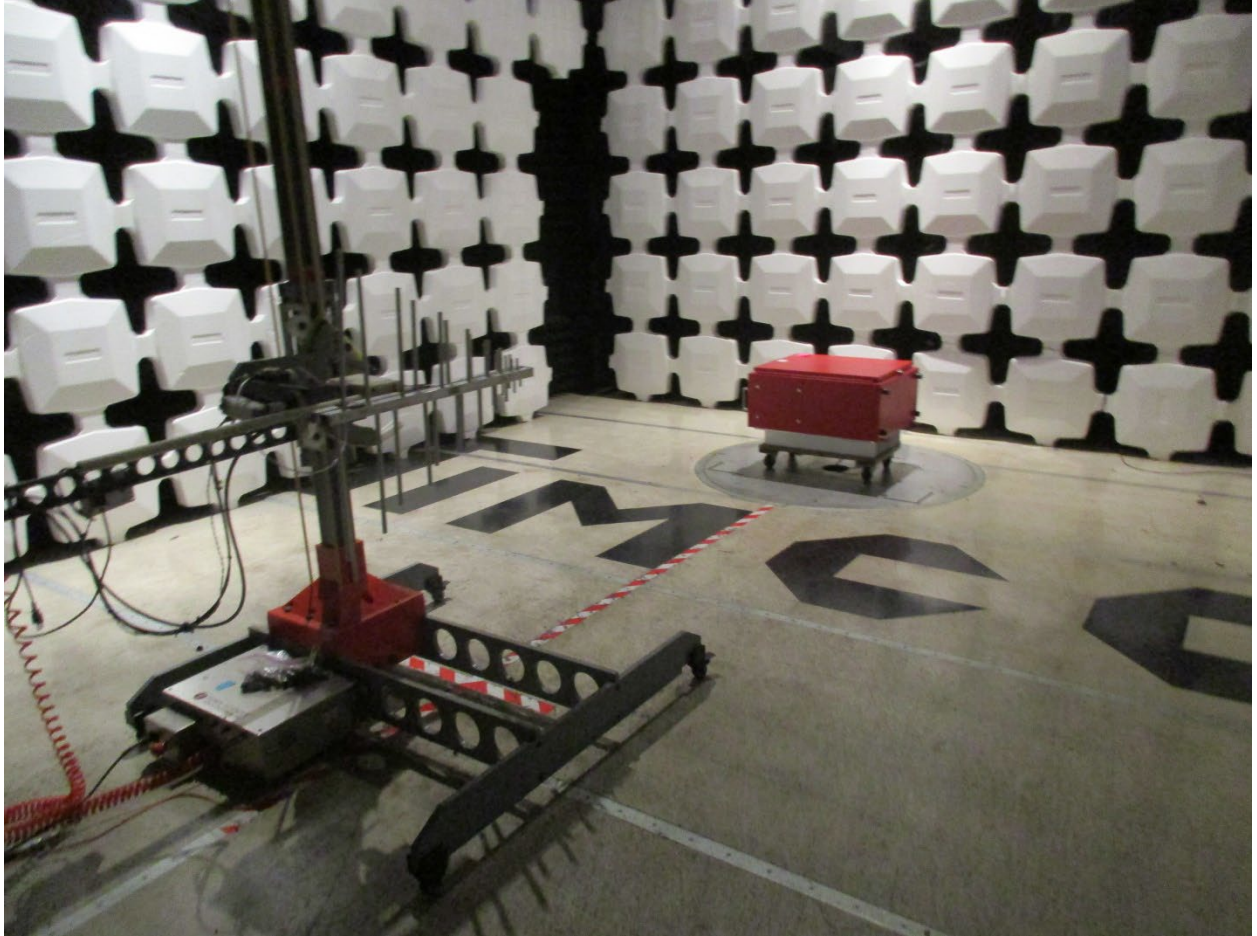

ANNEX B – Test Setup Photograph Exhibit

Fiplex Communications Inc.
Model: HONBDA-A-L
FCC ID: P3TDH14-10A

Conducted Test Setup

Radiated Testing, Table Setup

Radiated Testing, Below 1 GHz

Radiated Testing, Below 1 GHz #2

Radiated Testing, Above 1 GHz

AC Powerline Conducted Testing