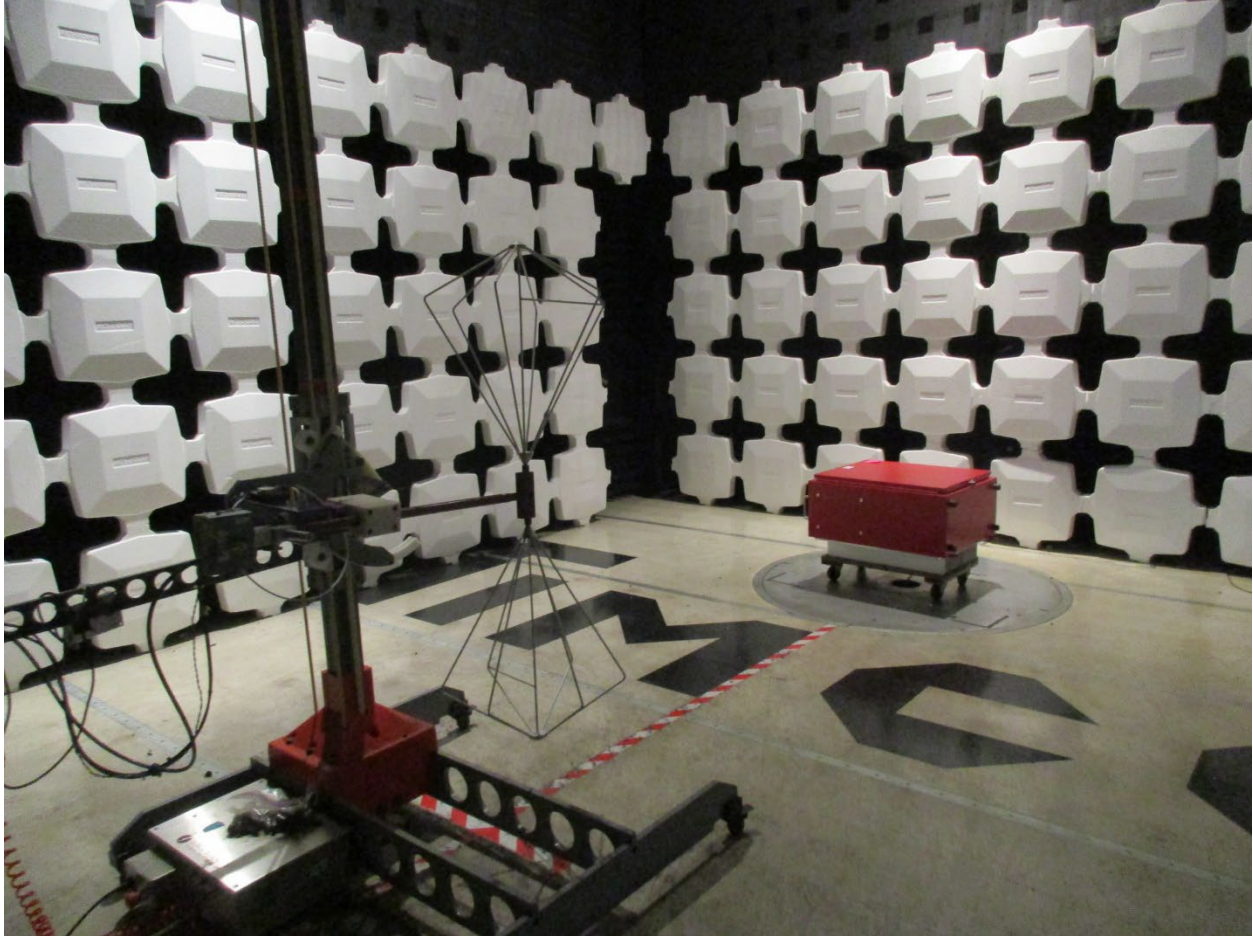

ANNEX B – Test Setup Photograph Exhibit

Fiplex Communications Inc.
Model: HONBDA-A-L
FCC ID: P3TDH14-10A

Conducted Test Setup

Radiated Testing, Table Setup

Radiated Testing, Below 1 GHz

Radiated Testing, Below 1 GHz #2

Radiated Testing, Above 1 GHz

AC Powerline Conducted Testing