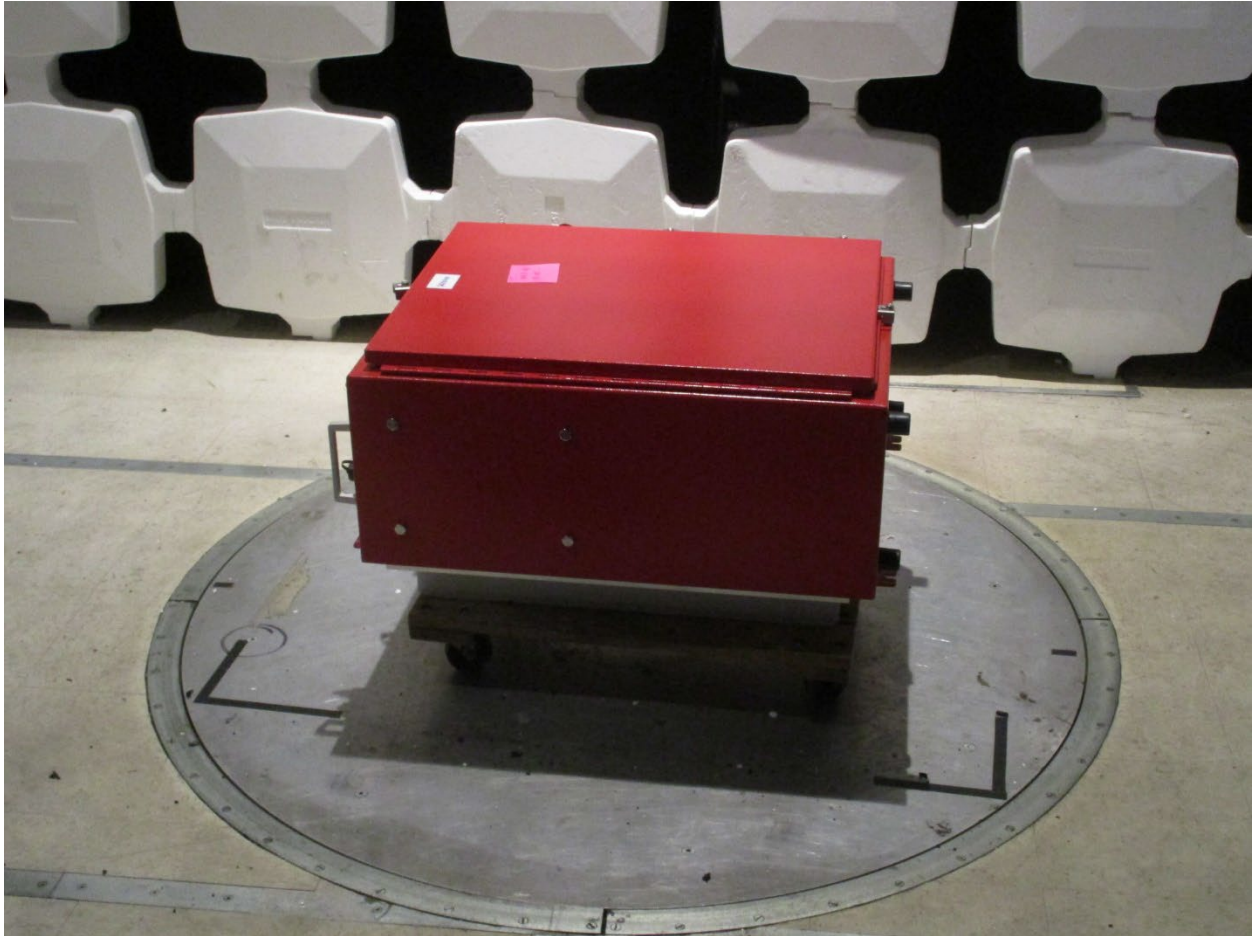

ANNEX B – Test Setup Photograph Exhibit

Fiplex Communications Inc.
Model: HONBDA-A-L
FCC ID: P3TDH14-10A

Conducted Test Setup

Radiated Testing, Table Setup

Radiated Testing, Below 1 GHz

Radiated Testing, Below 1 GHz #2

Radiated Testing, Above 1 GHz

AC Powerline Conducted Testing