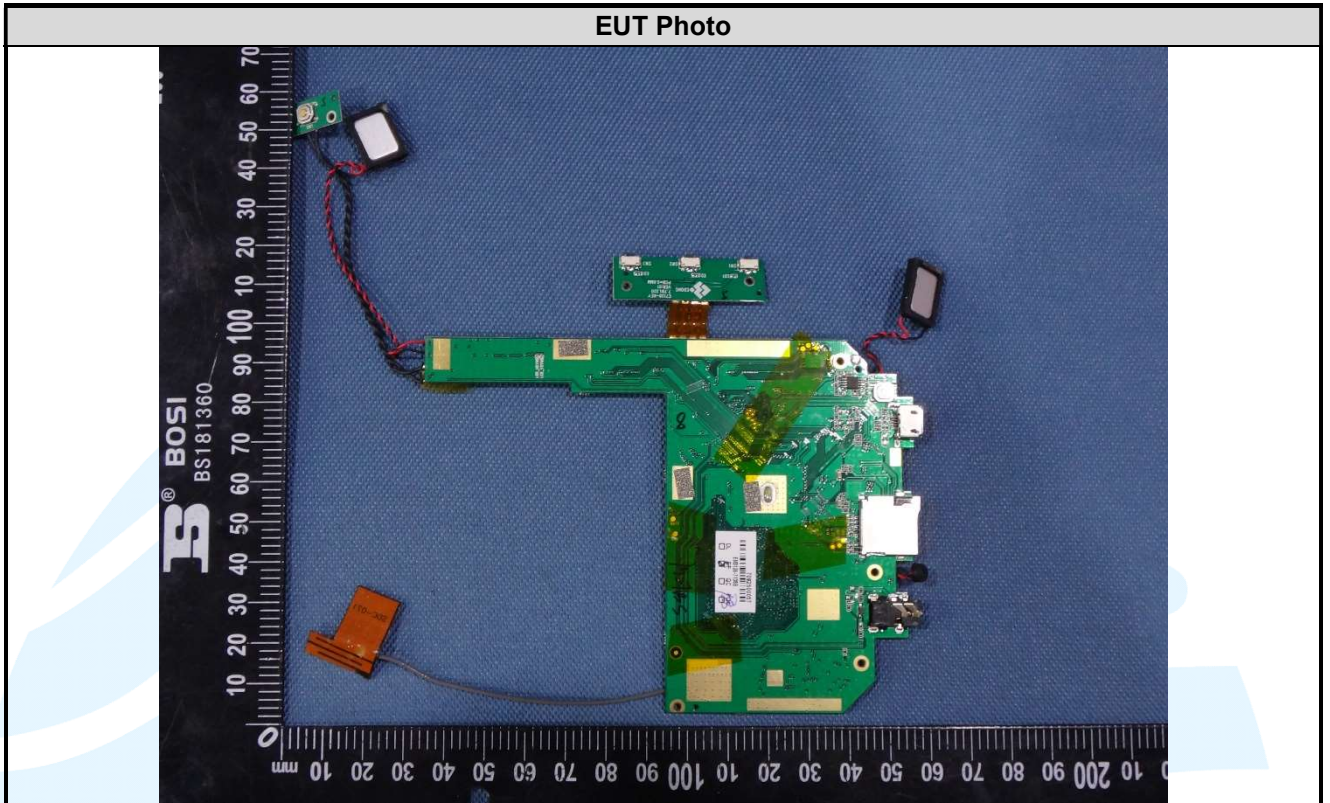

EUT Photo

Shenzhen UnionTrust Quality and Technology Co., Ltd.

Address: 16/F, Block A, Building 6, Baoneng Science and Technology Park, Qingxiang Road No.1, Longhua New District, Shenzhen, China

Tel: +86-755-28230888

Fax: +86-755-28230886

E-mail: info@uttlab.com

<http://www.uttlab.com>