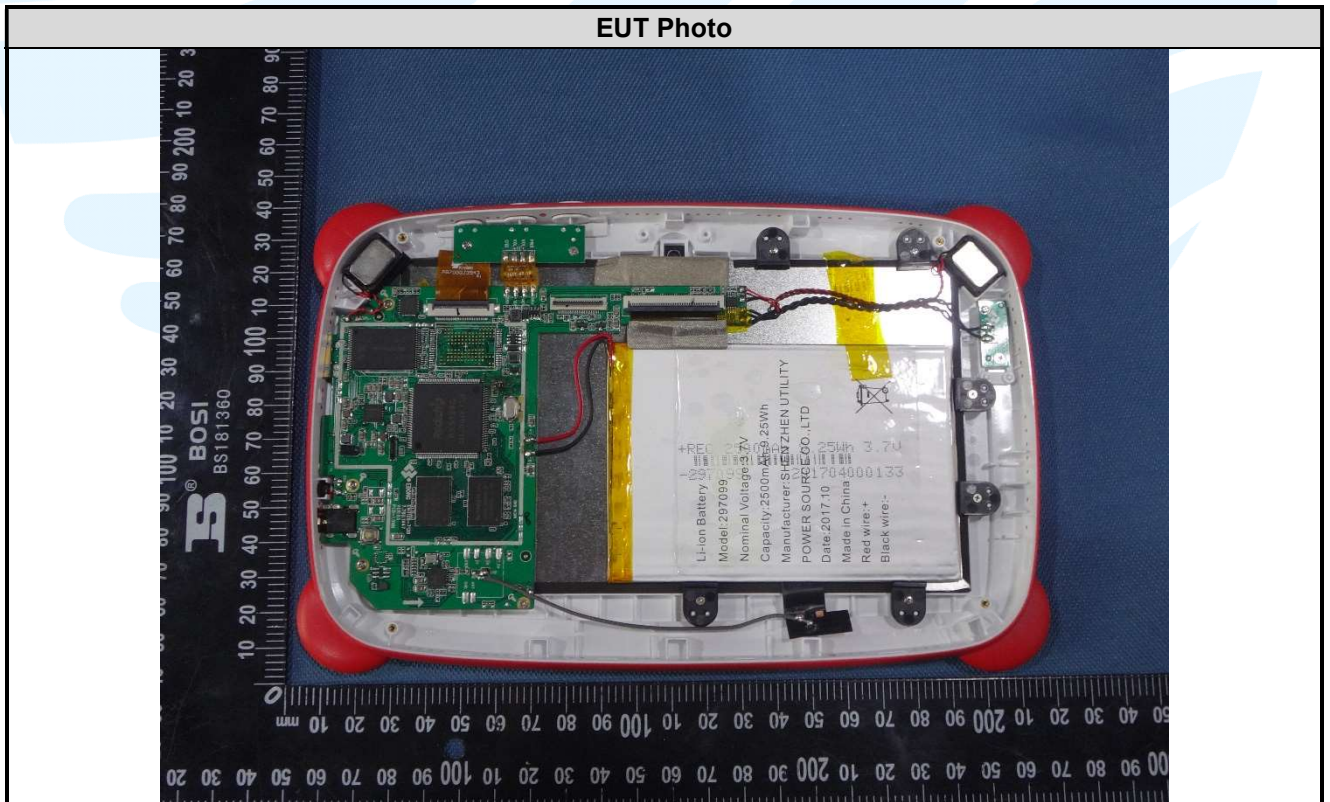

APPENDIX 2 PHOTOS OF EUT CONSTRUCTIONAL DETAILS

EUT INTERNAL PHOTOS

EUT Photo

EUT Photo

**Shenzhen UnionTrust Quality and Technology Co., Ltd.**

Address: 16/F, Block A, Building 6, Baoneng Science and Technology Park, Qingxiang Road No.1, Longhua New District, Shenzhen, China