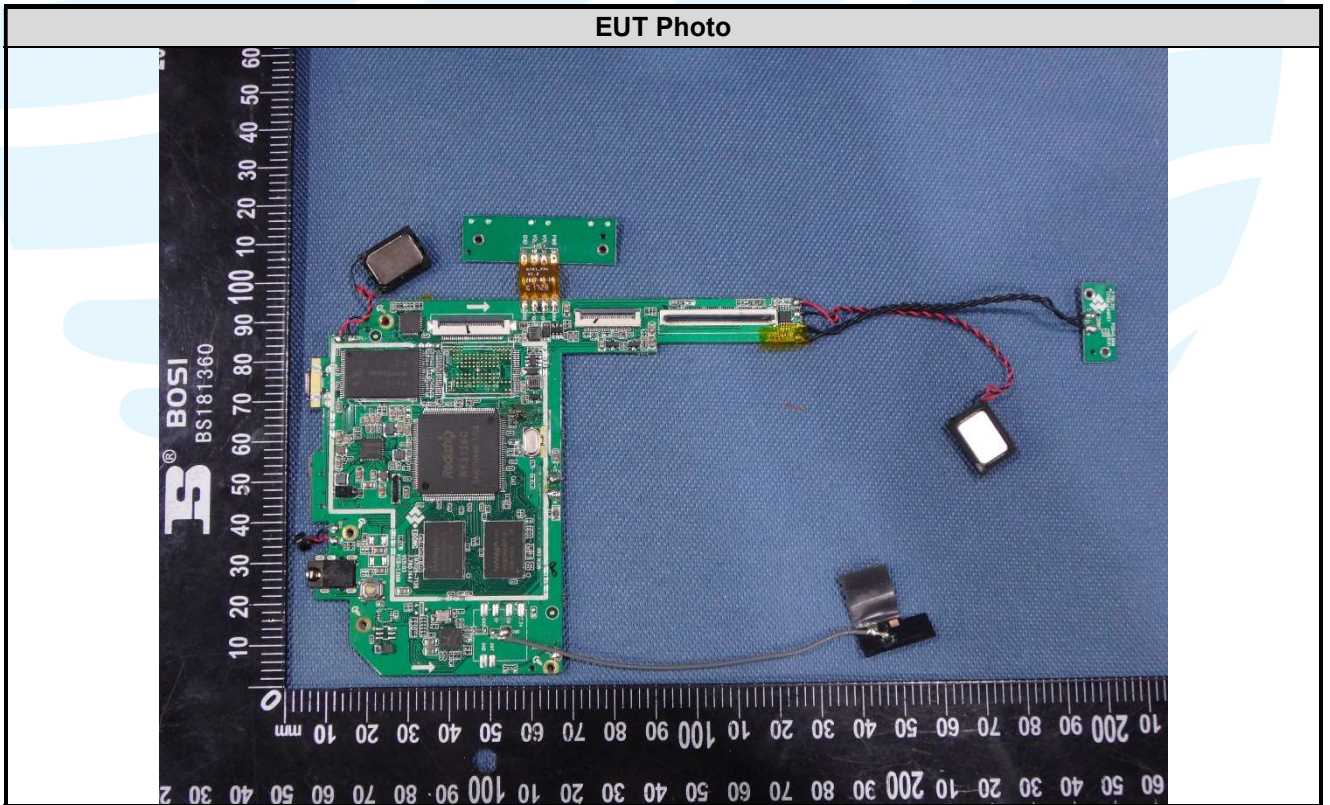

APPENDIX 2 PHOTOS OF EUT CONSTRUCTIONAL DETAILS

EUT INTERNAL PHOTOS

EUT Photo

EUT Photo

**Shenzhen UnionTrust Quality and Technology Co., Ltd.**

Address: 16/F, Block A, Building 6, Baoneng Science and Technology Park, Qingxiang Road No.1, Longhua New District, Shenzhen, China