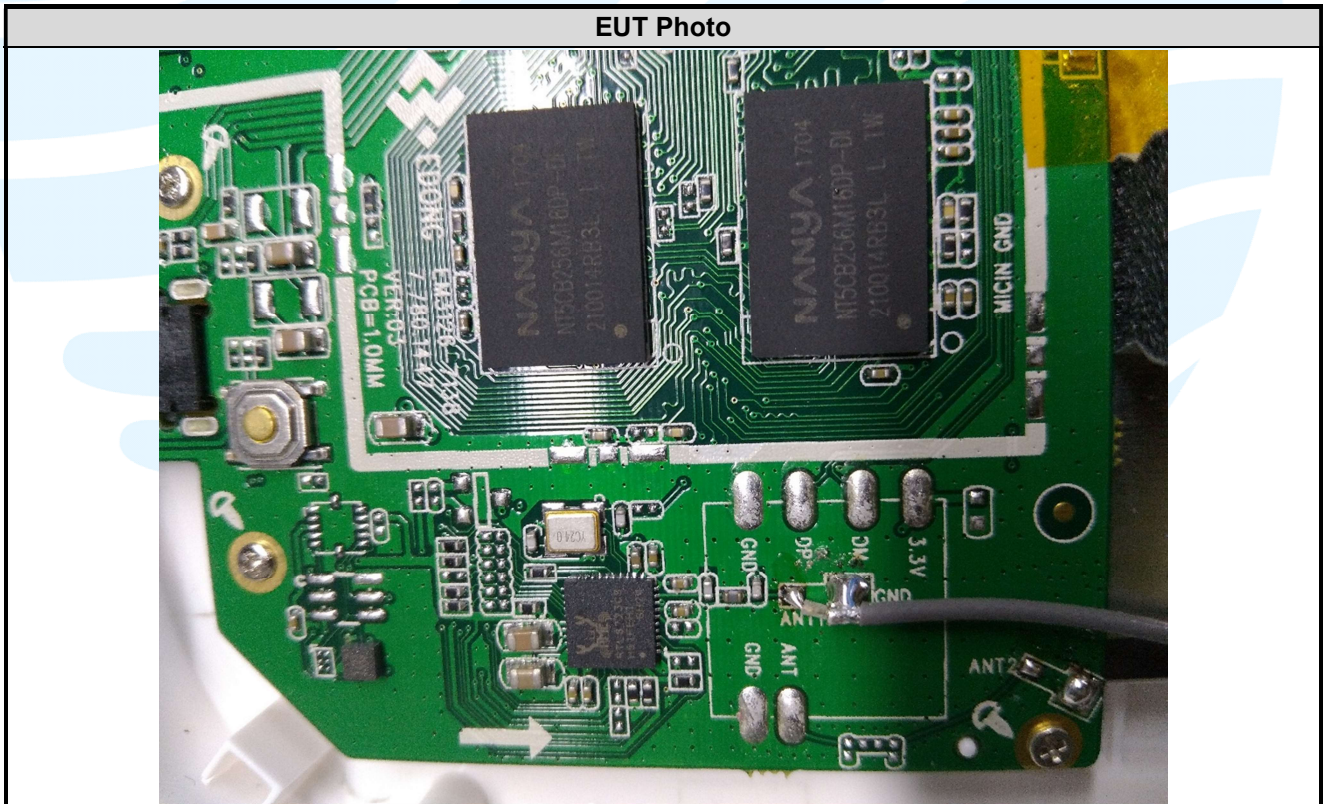

EUT Photo

Shenzhen UnionTrust Quality and Technology Co., Ltd.

Address: 16/F, Block A, Building 6, Baoneng Science and Technology Park, Qingxiang Road No.1, Longhua New District, Shenzhen, China

Tel: +86-755-28230888

Fax: +86-755-28230886

E-mail: info@uttlab.com

<http://www.uttlab.com>