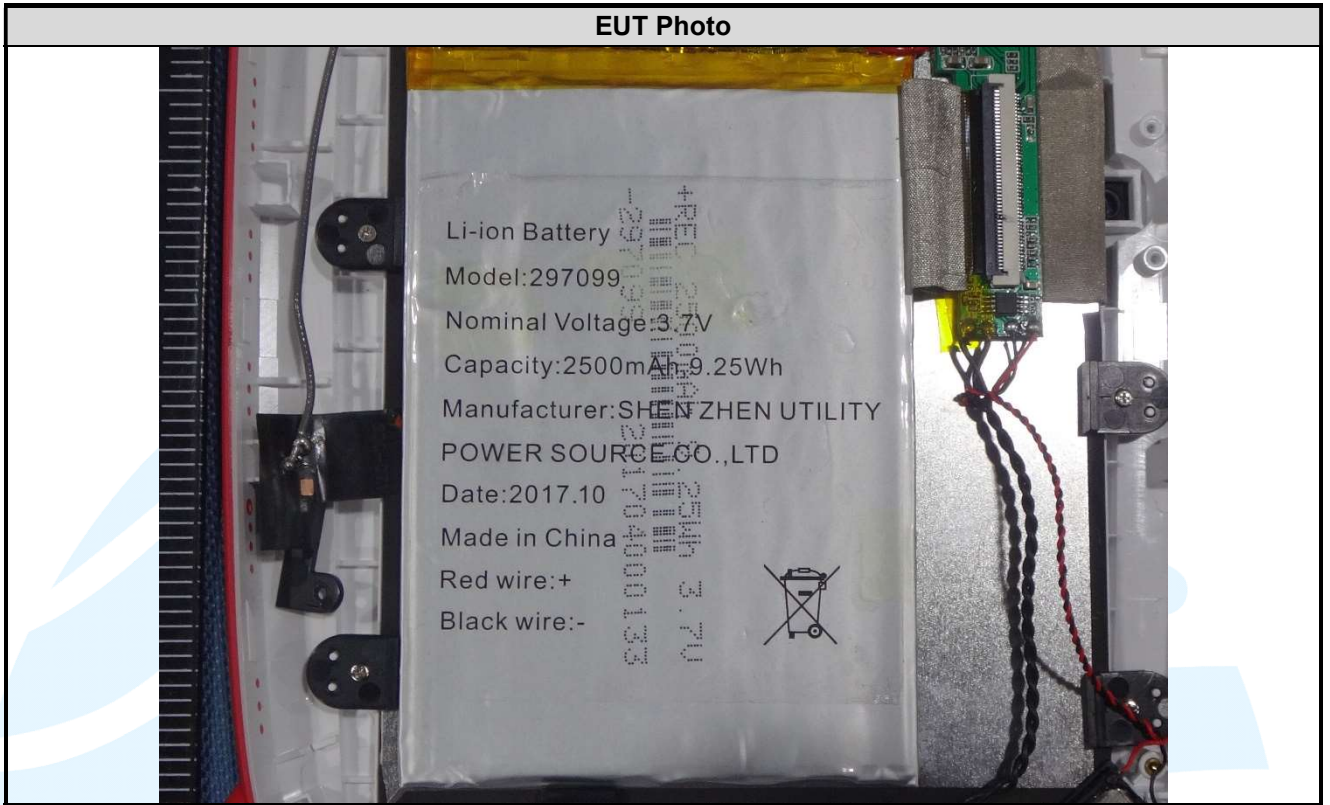

APPENDIX 2 PHOTOS OF EUT CONSTRUCTIONAL DETAILS

EUT INTERNAL PHOTOS

EUT Photo

EUT Photo

**Shenzhen UnionTrust Quality and Technology Co., Ltd.**

Address: 16/F, Block A, Building 6, Baoneng Science and Technology Park, Qingxiang Road No.1, Longhua New District, Shenzhen, China