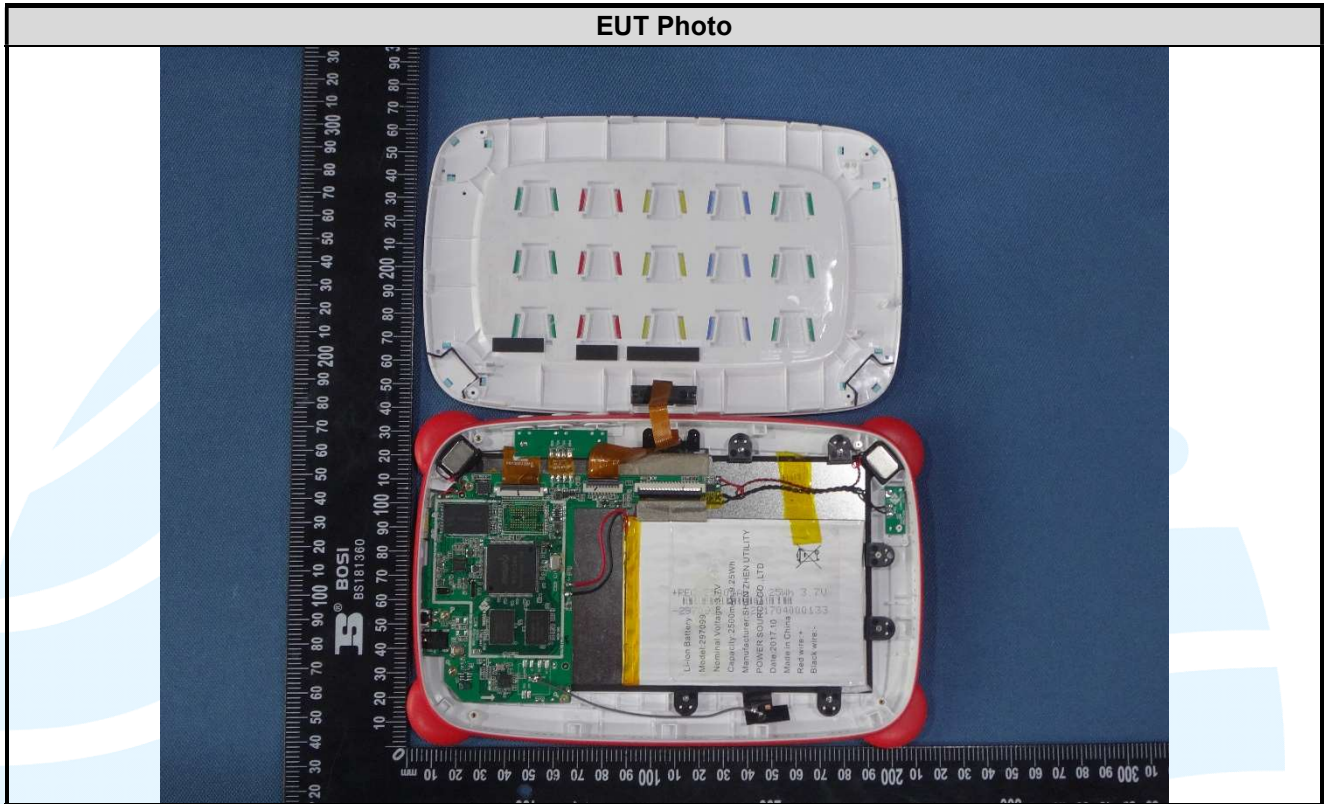

APPENDIX 2 PHOTOS OF EUT CONSTRUCTIONAL DETAILS

EUT INTERNAL PHOTOS

EUT Photo

EUT Photo

**Shenzhen UnionTrust Quality and Technology Co., Ltd.**

Address: 16/F, Block A, Building 6, Baoneng Science and Technology Park, Qingxiang Road No.1, Longhua New District, Shenzhen, China