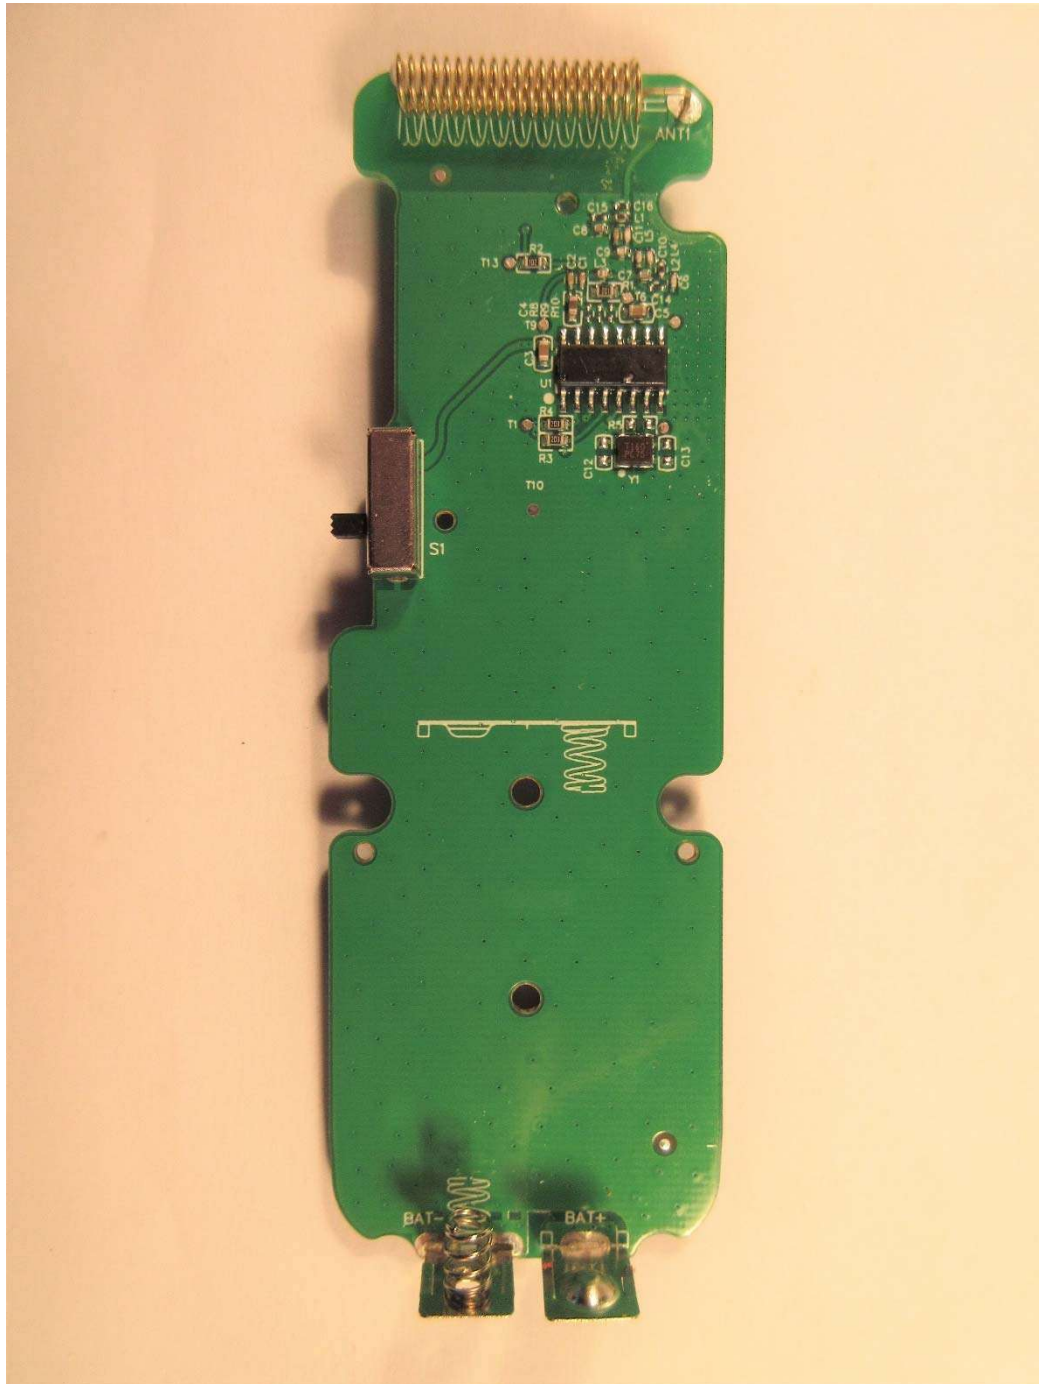

MX Fuel Vibrator Remote Control
Model: 3701

Milwaukee Electric Tool Corp.

Internal Photos

Company: Milwaukee Electric Tool Corp.
Model: 3701
Name: MX Fuel Vibrator Remote Control
Date: 03-12-2021
Photo Description: Front Cover removed

MX Fuel Vibrator Remote Control
Model: 3701

Milwaukee Electric Tool Corp.

Internal Photos

Company: Milwaukee Electric Tool Corp.
Model: 3701
Name: MX Fuel Vibrator Remote Control
Date: 03-12-2021
Photo Description: **Circuit Board removed**

**MX Fuel Vibrator Remote Control
Model: 3701**

Milwaukee Electric Tool Corp.

Internal Photos

Company: Milwaukee Electric Tool Corp.
Model: 3701
Name: MX Fuel Vibrator Remote Control
Date: 03-12-2021
Photo Description: **Circuit Board – Front**

MX Fuel Vibrator Remote Control
Model: 3701

Milwaukee Electric Tool Corp.

Internal Photos

Company: Milwaukee Electric Tool Corp.
Model: 3701
Name: MX Fuel Vibrator Remote Control
Date: 03-12-2021
Photo Description: **Circuit Board – Back**