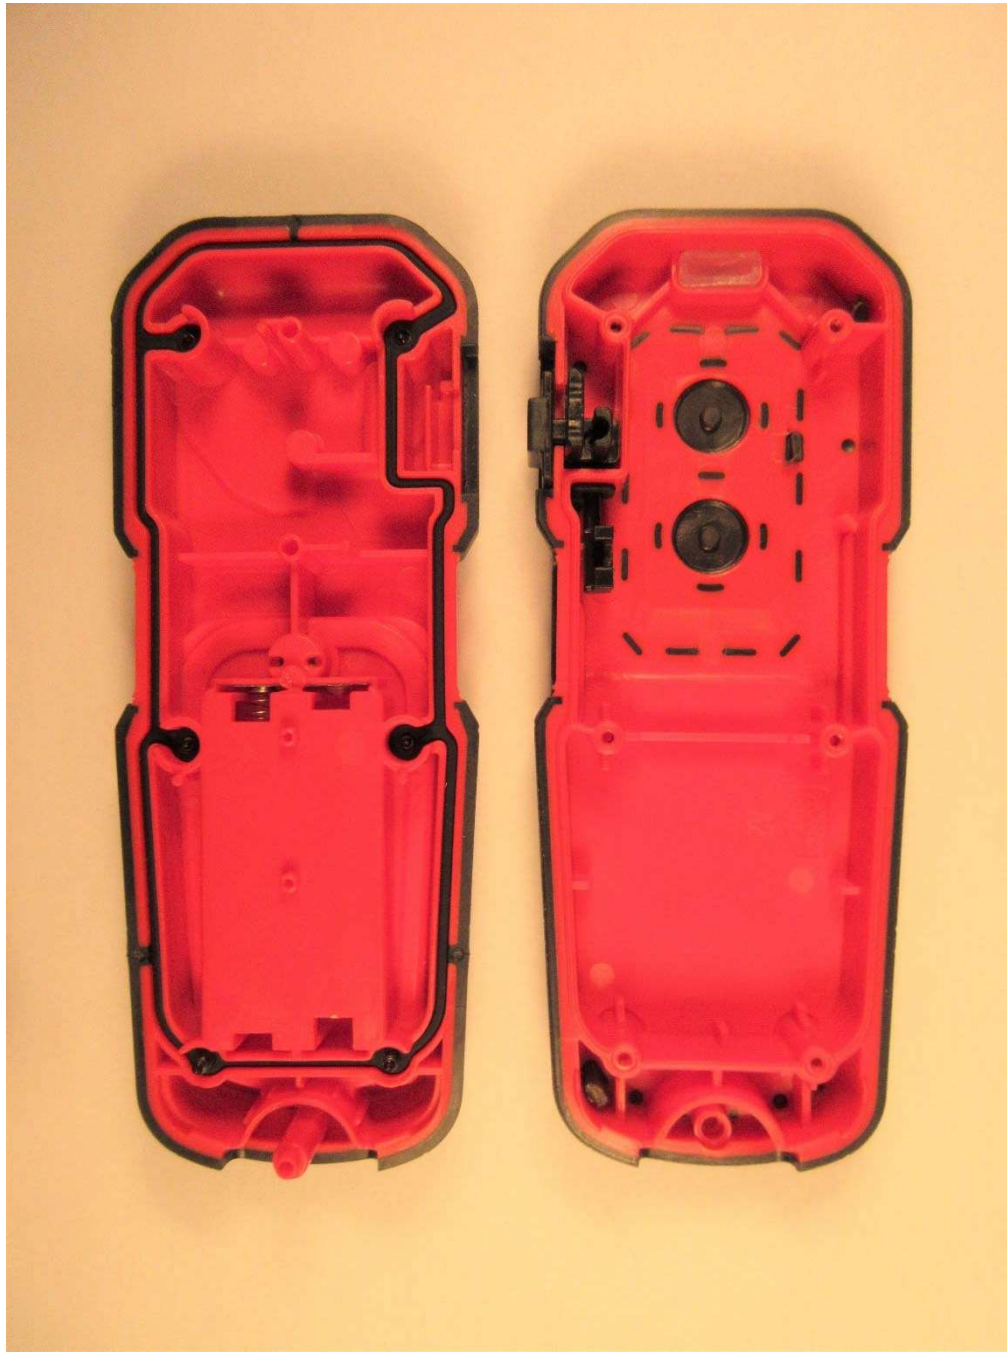

MX Fuel Vibrator Remote Control
Model: 3701

Milwaukee Electric Tool Corp.

Internal Photos

Company: Milwaukee Electric Tool Corp.
Model: 3701
Name: MX Fuel Vibrator Remote Control
Date: 03-12-2021
Photo Description: Front Cover removed

MX Fuel Vibrator Remote Control
Model: 3701

Milwaukee Electric Tool Corp.

Internal Photos

Company: Milwaukee Electric Tool Corp.
Model: 3701
Name: MX Fuel Vibrator Remote Control
Date: 03-12-2021
Photo Description: **Circuit Board removed**

**MX Fuel Vibrator Remote Control
Model: 3701**

Milwaukee Electric Tool Corp.

Internal Photos

Company: Milwaukee Electric Tool Corp.
Model: 3701
Name: MX Fuel Vibrator Remote Control
Date: 03-12-2021
Photo Description: **Circuit Board – Front**

MX Fuel Vibrator Remote Control
Model: 3701

Milwaukee Electric Tool Corp.

Internal Photos

Company: Milwaukee Electric Tool Corp.
Model: 3701
Name: MX Fuel Vibrator Remote Control
Date: 03-12-2021
Photo Description: **Circuit Board – Back**