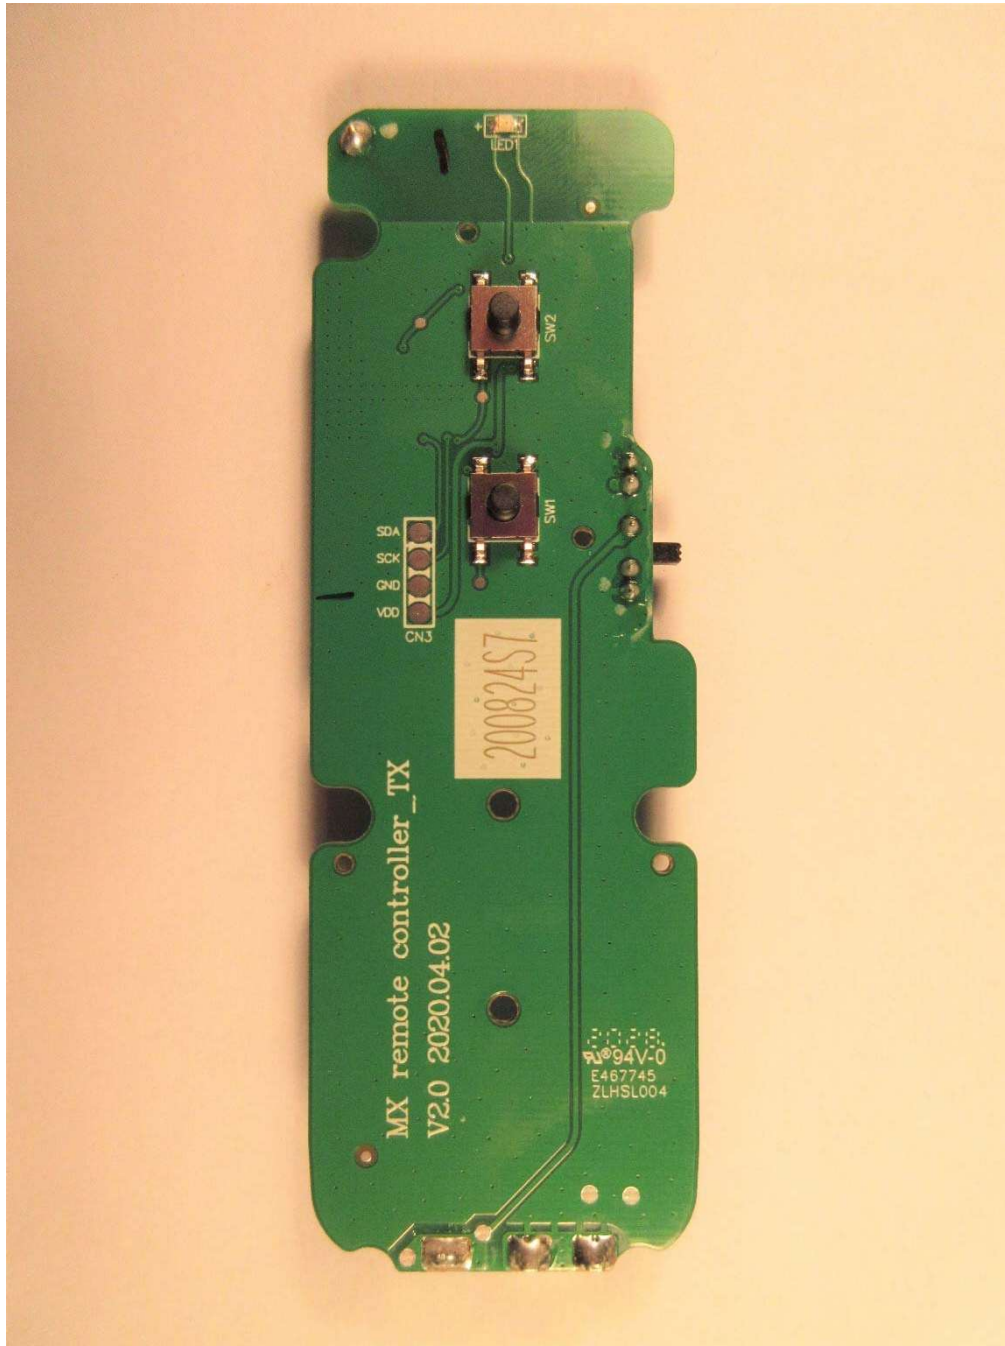

MX Fuel Vibrator Remote Control
Model: 3701

Milwaukee Electric Tool Corp.

Internal Photos

Company: Milwaukee Electric Tool Corp.
Model: 3701
Name: MX Fuel Vibrator Remote Control
Date: 03-12-2021
Photo Description: Front Cover removed

MX Fuel Vibrator Remote Control
Model: 3701

Milwaukee Electric Tool Corp.

Internal Photos

Company: Milwaukee Electric Tool Corp.
Model: 3701
Name: MX Fuel Vibrator Remote Control
Date: 03-12-2021
Photo Description: **Circuit Board removed**

**MX Fuel Vibrator Remote Control
Model: 3701**

Milwaukee Electric Tool Corp.

Internal Photos

Company: Milwaukee Electric Tool Corp.
Model: 3701
Name: MX Fuel Vibrator Remote Control
Date: 03-12-2021
Photo Description: **Circuit Board – Front**

MX Fuel Vibrator Remote Control
Model: 3701

Milwaukee Electric Tool Corp.

Internal Photos

Company: Milwaukee Electric Tool Corp.
Model: 3701
Name: MX Fuel Vibrator Remote Control
Date: 03-12-2021
Photo Description: **Circuit Board – Back**