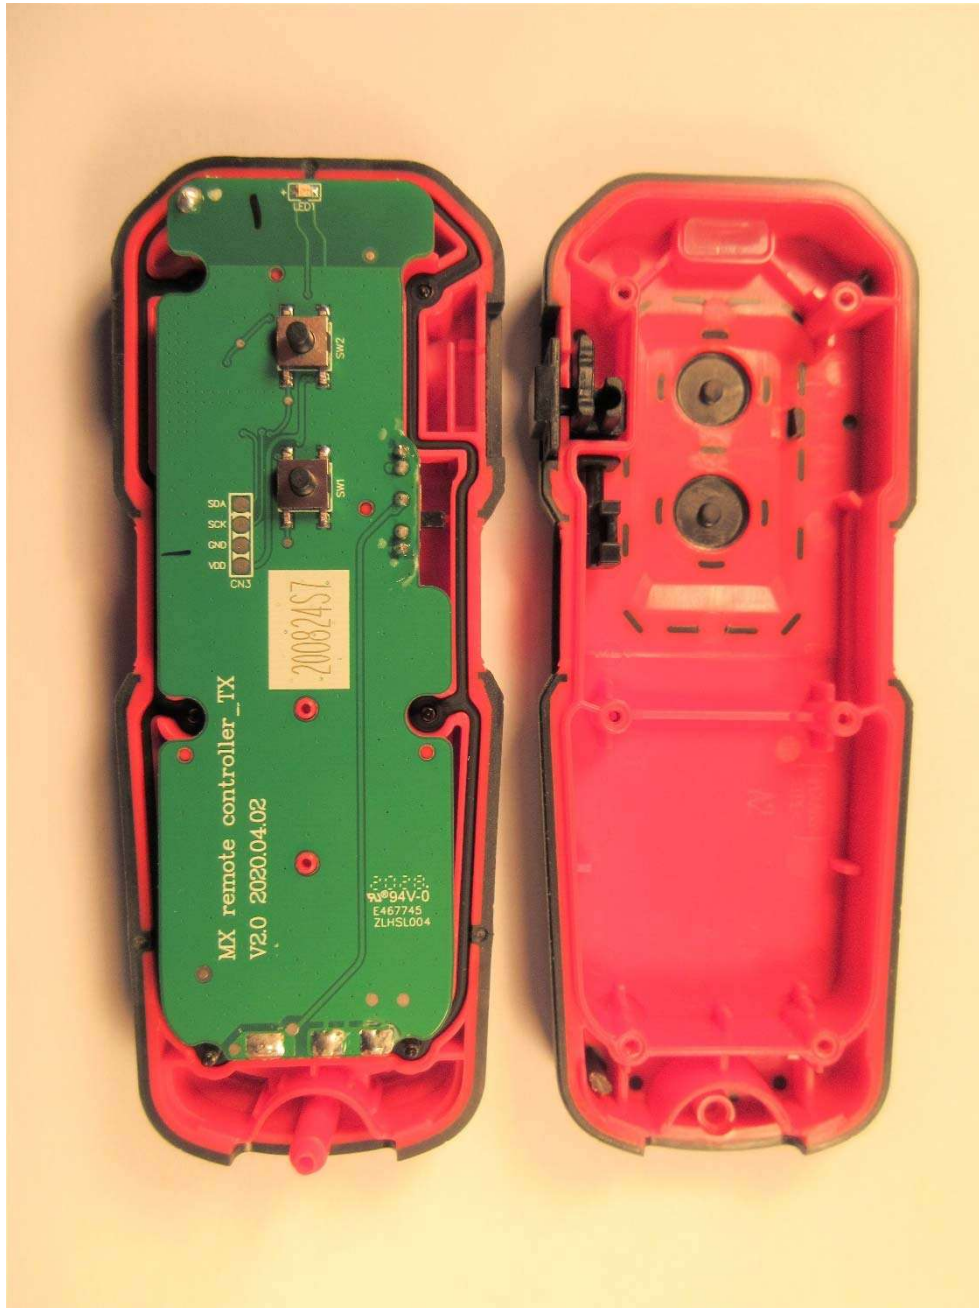

MX Fuel Vibrator Remote Control
Model: 3701

Milwaukee Electric Tool Corp.

Internal Photos

Company: Milwaukee Electric Tool Corp.
Model: 3701
Name: MX Fuel Vibrator Remote Control
Date: 03-12-2021
Photo Description: Front Cover removed

MX Fuel Vibrator Remote Control
Model: 3701

Milwaukee Electric Tool Corp.

Internal Photos

Company: Milwaukee Electric Tool Corp.
Model: 3701
Name: MX Fuel Vibrator Remote Control
Date: 03-12-2021
Photo Description: **Circuit Board removed**

**MX Fuel Vibrator Remote Control
Model: 3701**

Milwaukee Electric Tool Corp.

Internal Photos

Company: Milwaukee Electric Tool Corp.
Model: 3701
Name: MX Fuel Vibrator Remote Control
Date: 03-12-2021
Photo Description: **Circuit Board – Front**

MX Fuel Vibrator Remote Control
Model: 3701

Milwaukee Electric Tool Corp.

Internal Photos

Company: Milwaukee Electric Tool Corp.
Model: 3701
Name: MX Fuel Vibrator Remote Control
Date: 03-12-2021
Photo Description: **Circuit Board – Back**