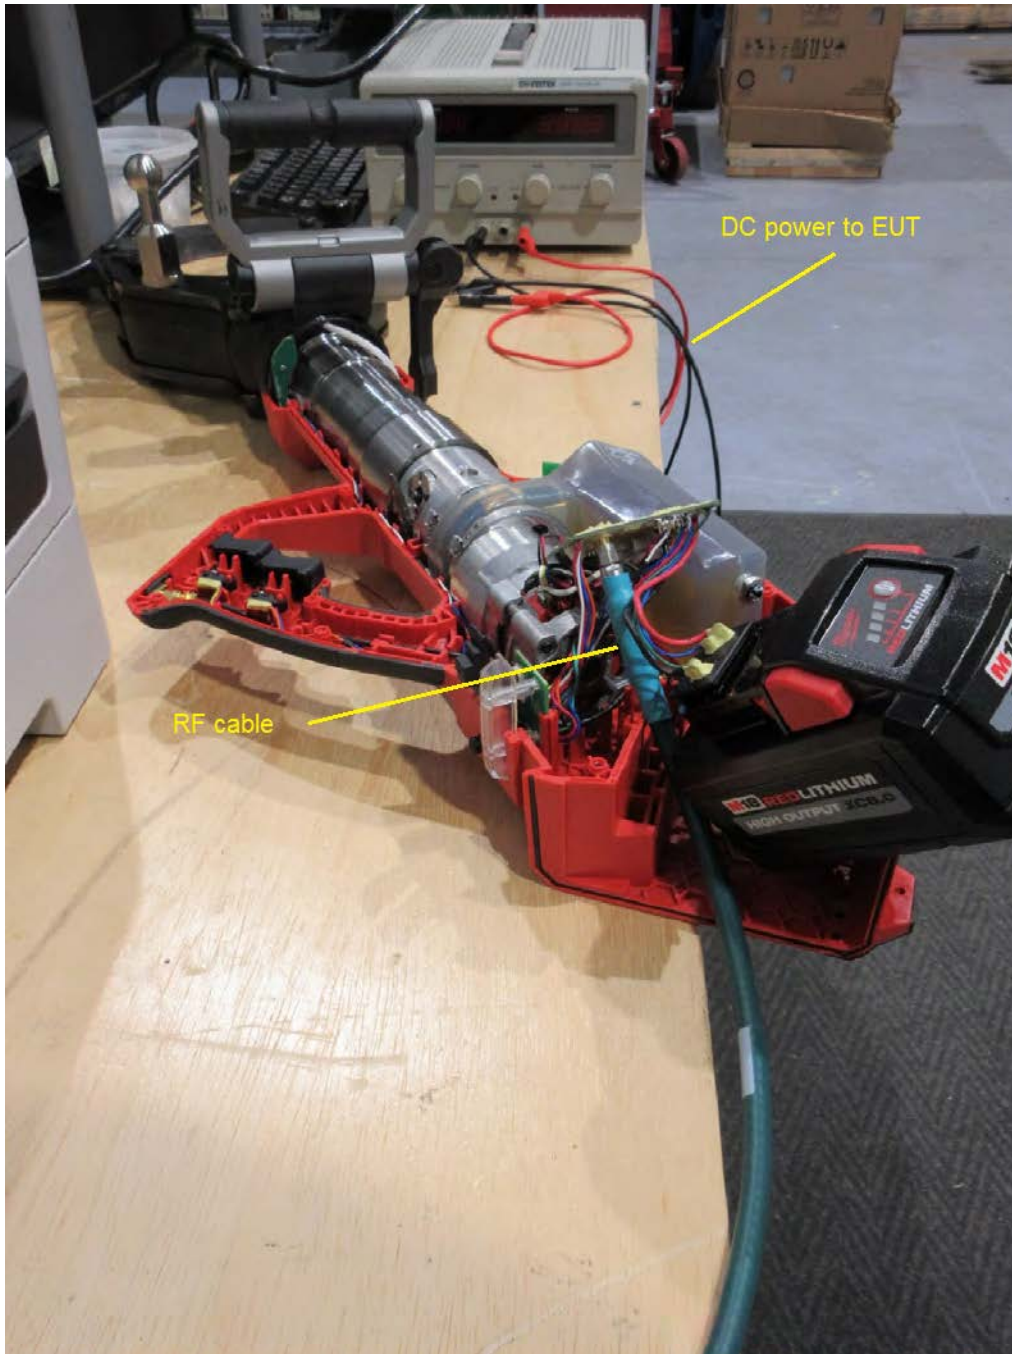

**M18™ FORCE LOGIC™ 5" Underground Cable Cutter w/ Wireless Remote**  
**Milwaukee Electric Tool Corporation**  
**Model: 2875**  
**FCC ID: P36-2875**

**Setup Photos**

Company: Milwaukee Electric Tool Corporation  
Model: 2875  
Name: M18™ FORCE LOGIC™ 5" Underground Cable Cutter w/ Wireless Remote  
Date: 08-07-2023  
Photo Description: **RF Conducted**

**M18™ FORCE LOGIC™ 5" Underground Cable Cutter w/ Wireless Remote**  
**Milwaukee Electric Tool Corporation**  
**Model: 2875**  
**FCC ID: P36-2875**

**Setup Photos**

Company: Milwaukee Electric Tool Corporation  
Model: 2875  
Name: M18™ FORCE LOGIC™ 5" Underground Cable Cutter w/ Wireless Remote  
Date: 08-11-2023  
Photo Description: **Radiated – Below 1 GHz – X-axis**

**M18™ FORCE LOGIC™ 5” Underground Cable Cutter w/ Wireless Remote**  
**Milwaukee Electric Tool Corporation**  
**Model: 2875**  
**FCC ID: P36-2875**

**Setup Photos**

Company: Milwaukee Electric Tool Corporation  
Model: 2875  
Name: M18™ FORCE LOGIC™ 5” Underground Cable Cutter w/ Wireless Remote  
Date: 08-11-2023  
Photo Description: **Radiated – Below 1 GHz – Y-axis**

**M18™ FORCE LOGIC™ 5” Underground Cable Cutter w/ Wireless Remote**  
**Milwaukee Electric Tool Corporation**  
**Model: 2875**  
**FCC ID: P36-2875**

**Setup Photos**

Company: Milwaukee Electric Tool Corporation  
Model: 2875  
Name: M18™ FORCE LOGIC™ 5” Underground Cable Cutter w/ Wireless Remote  
Date: 08-11-2023  
Photo Description: **Radiated – Below 1 GHz – Z-axis**