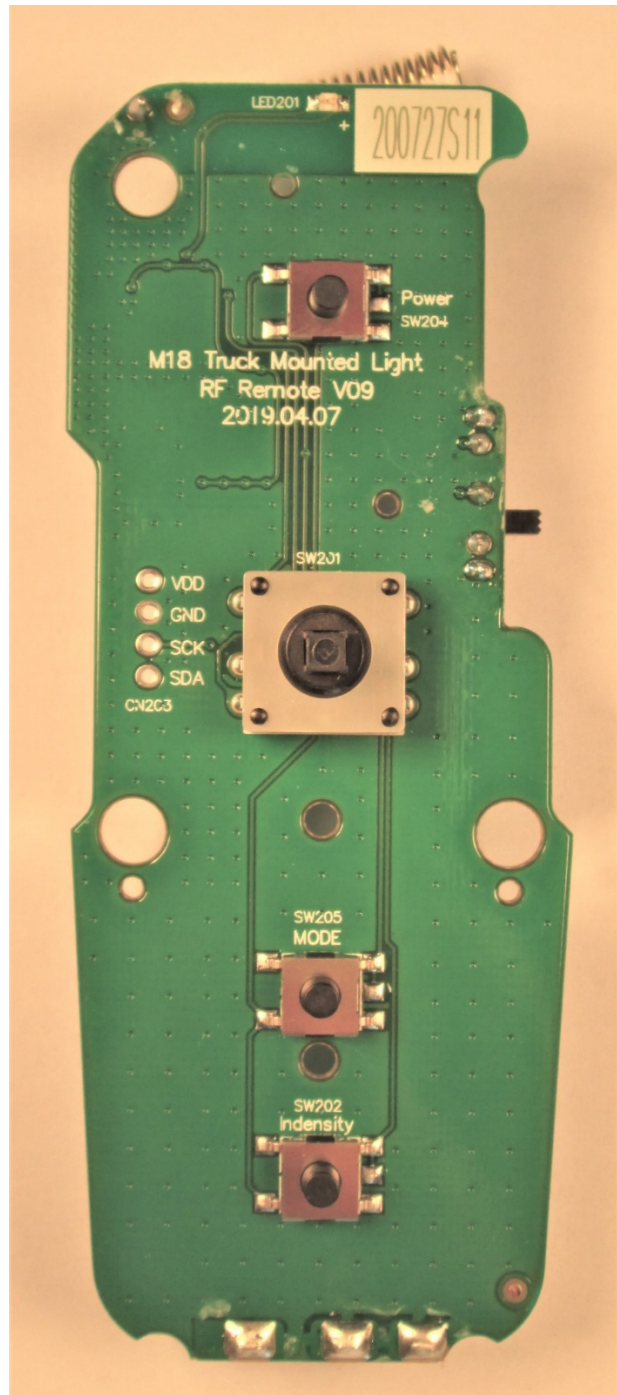

M18 Utility Light Remote Control
Model: 49-16-2123R

Milwaukee Electric Tool Corp.

Internal Photos

Company: Milwaukee Electric Tool Corp.
Model: 49-16-2123R
Name: M18 Utility Light Remote Control
Date: 01-28-2021
Photo Description: **Front Cover removed**

M18 Utility Light Remote Control
Model: 49-16-2123R

Milwaukee Electric Tool Corp.

Internal Photos

Company: Milwaukee Electric Tool Corp.
Model: 49-16-2123R
Name: M18 Utility Light Remote Control
Date: 01-28-2021
Photo Description: **Circuit Board removed**

M18 Utility Light Remote Control
Model: 49-16-2123R

Milwaukee Electric Tool Corp.

Internal Photos

Company: Milwaukee Electric Tool Corp.
Model: 49-16-2123R
Name: M18 Utility Light Remote Control
Date: 01-28-2021
Photo Description: **Circuit Board – Front**

M18 Utility Light Remote Control
Model: 49-16-2123R

Milwaukee Electric Tool Corp.

Internal Photos

Company: Milwaukee Electric Tool Corp.
Model: 49-16-2123R
Name: M18 Utility Light Remote Control
Date: 01-28-2021
Photo Description: **Circuit Board – Back**