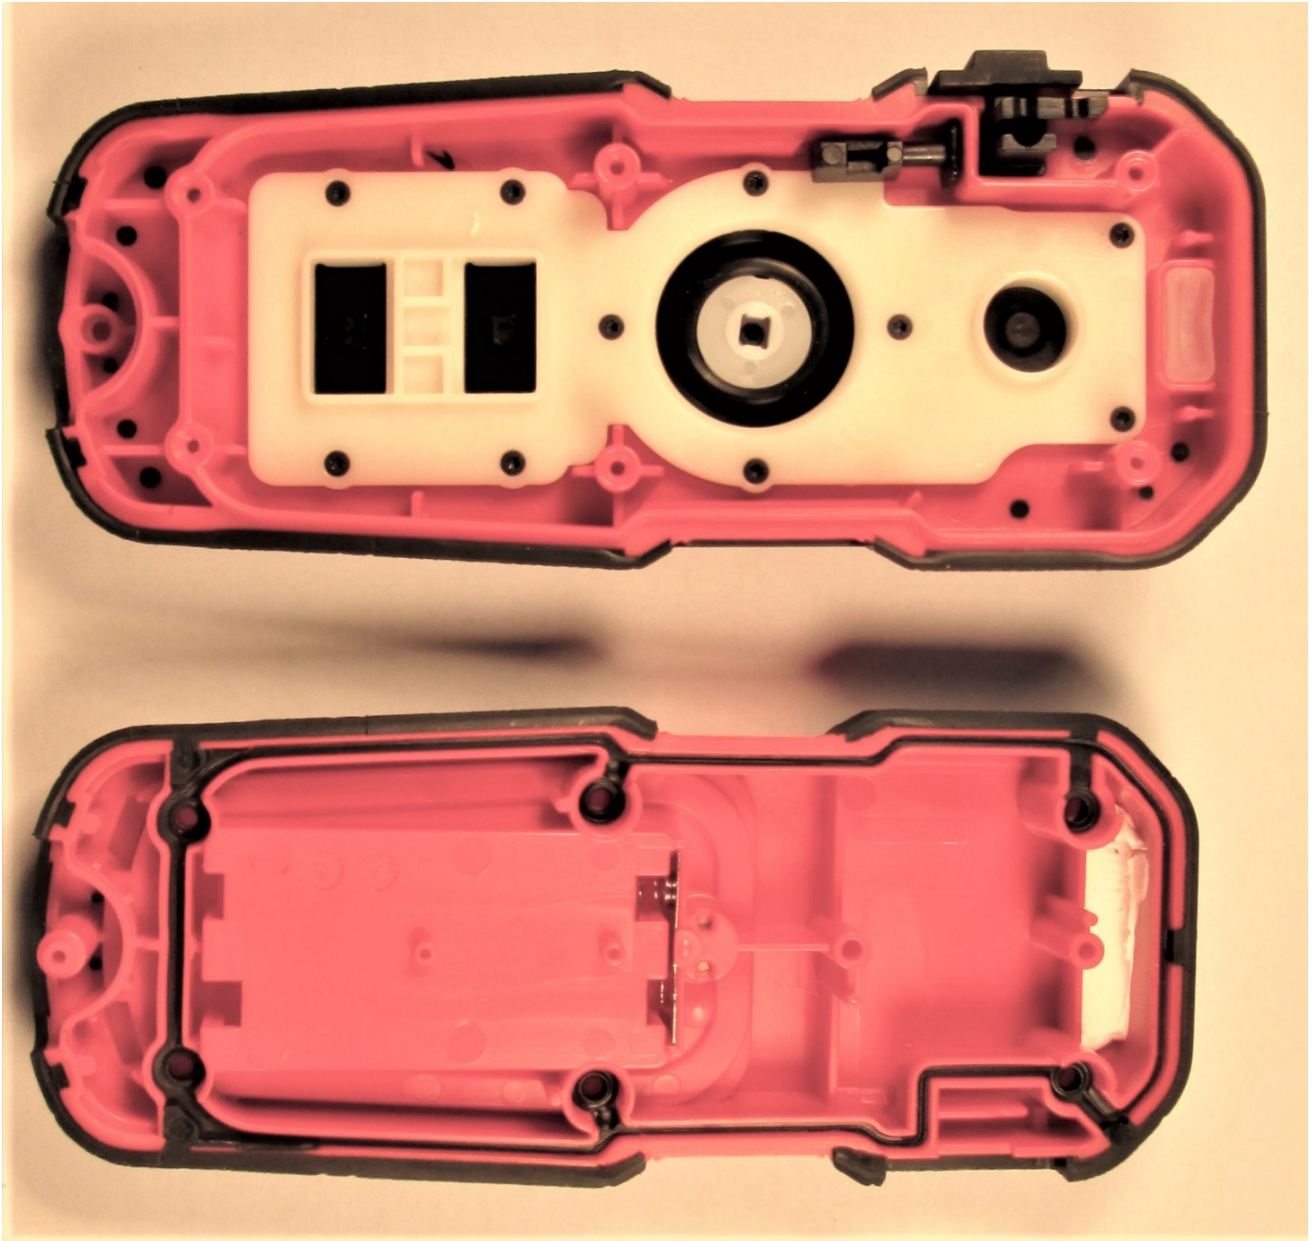

M18 Utility Light Remote Control
Model: 49-16-2123R

Milwaukee Electric Tool Corp.

Internal Photos

Company: Milwaukee Electric Tool Corp.
Model: 49-16-2123R
Name: M18 Utility Light Remote Control
Date: 01-28-2021
Photo Description: **Front Cover removed**

M18 Utility Light Remote Control
Model: 49-16-2123R

Milwaukee Electric Tool Corp.

Internal Photos

Company: Milwaukee Electric Tool Corp.
Model: 49-16-2123R
Name: M18 Utility Light Remote Control
Date: 01-28-2021
Photo Description: **Circuit Board removed**

M18 Utility Light Remote Control
Model: 49-16-2123R

Milwaukee Electric Tool Corp.

Internal Photos

Company: Milwaukee Electric Tool Corp.
Model: 49-16-2123R
Name: M18 Utility Light Remote Control
Date: 01-28-2021
Photo Description: **Circuit Board – Front**

M18 Utility Light Remote Control
Model: 49-16-2123R

Milwaukee Electric Tool Corp.

Internal Photos

Company: Milwaukee Electric Tool Corp.
Model: 49-16-2123R
Name: M18 Utility Light Remote Control
Date: 01-28-2021
Photo Description: **Circuit Board – Back**