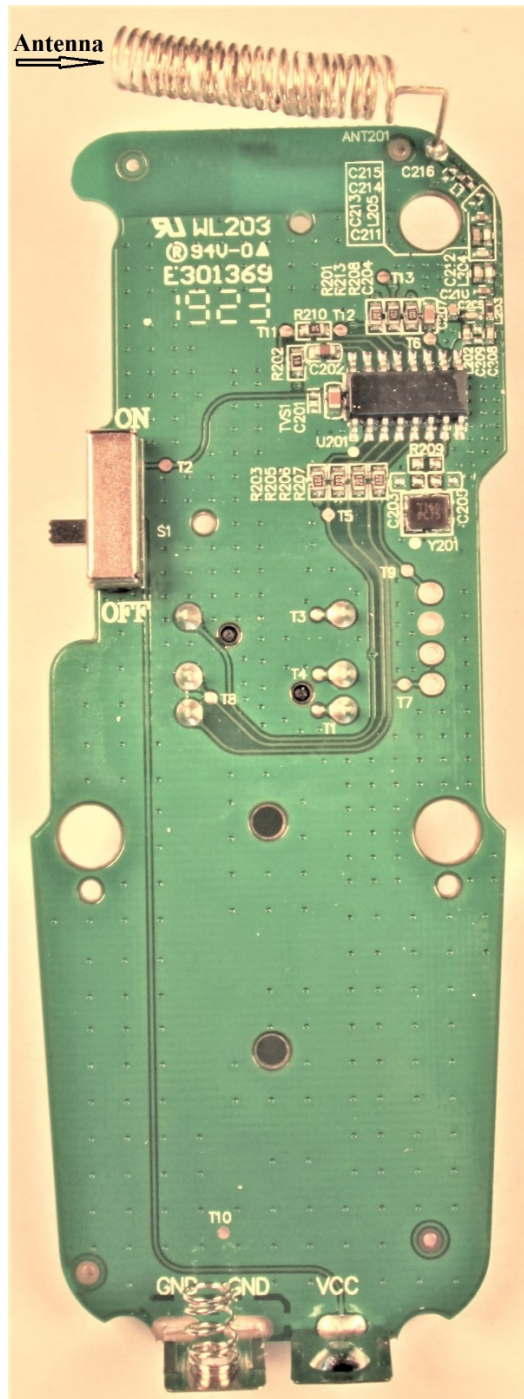

M18 Utility Light Remote Control
Model: 49-16-2123R

Milwaukee Electric Tool Corp.

Internal Photos

Company: Milwaukee Electric Tool Corp.
Model: 49-16-2123R
Name: M18 Utility Light Remote Control
Date: 01-28-2021
Photo Description: **Front Cover removed**

M18 Utility Light Remote Control
Model: 49-16-2123R

Milwaukee Electric Tool Corp.

Internal Photos

Company: Milwaukee Electric Tool Corp.
Model: 49-16-2123R
Name: M18 Utility Light Remote Control
Date: 01-28-2021
Photo Description: **Circuit Board removed**

M18 Utility Light Remote Control
Model: 49-16-2123R

Milwaukee Electric Tool Corp.

Internal Photos

Company: Milwaukee Electric Tool Corp.
Model: 49-16-2123R
Name: M18 Utility Light Remote Control
Date: 01-28-2021
Photo Description: **Circuit Board – Front**

M18 Utility Light Remote Control
Model: 49-16-2123R

Milwaukee Electric Tool Corp.

Internal Photos

Company: Milwaukee Electric Tool Corp.
Model: 49-16-2123R
Name: M18 Utility Light Remote Control
Date: 01-28-2021
Photo Description: **Circuit Board – Back**