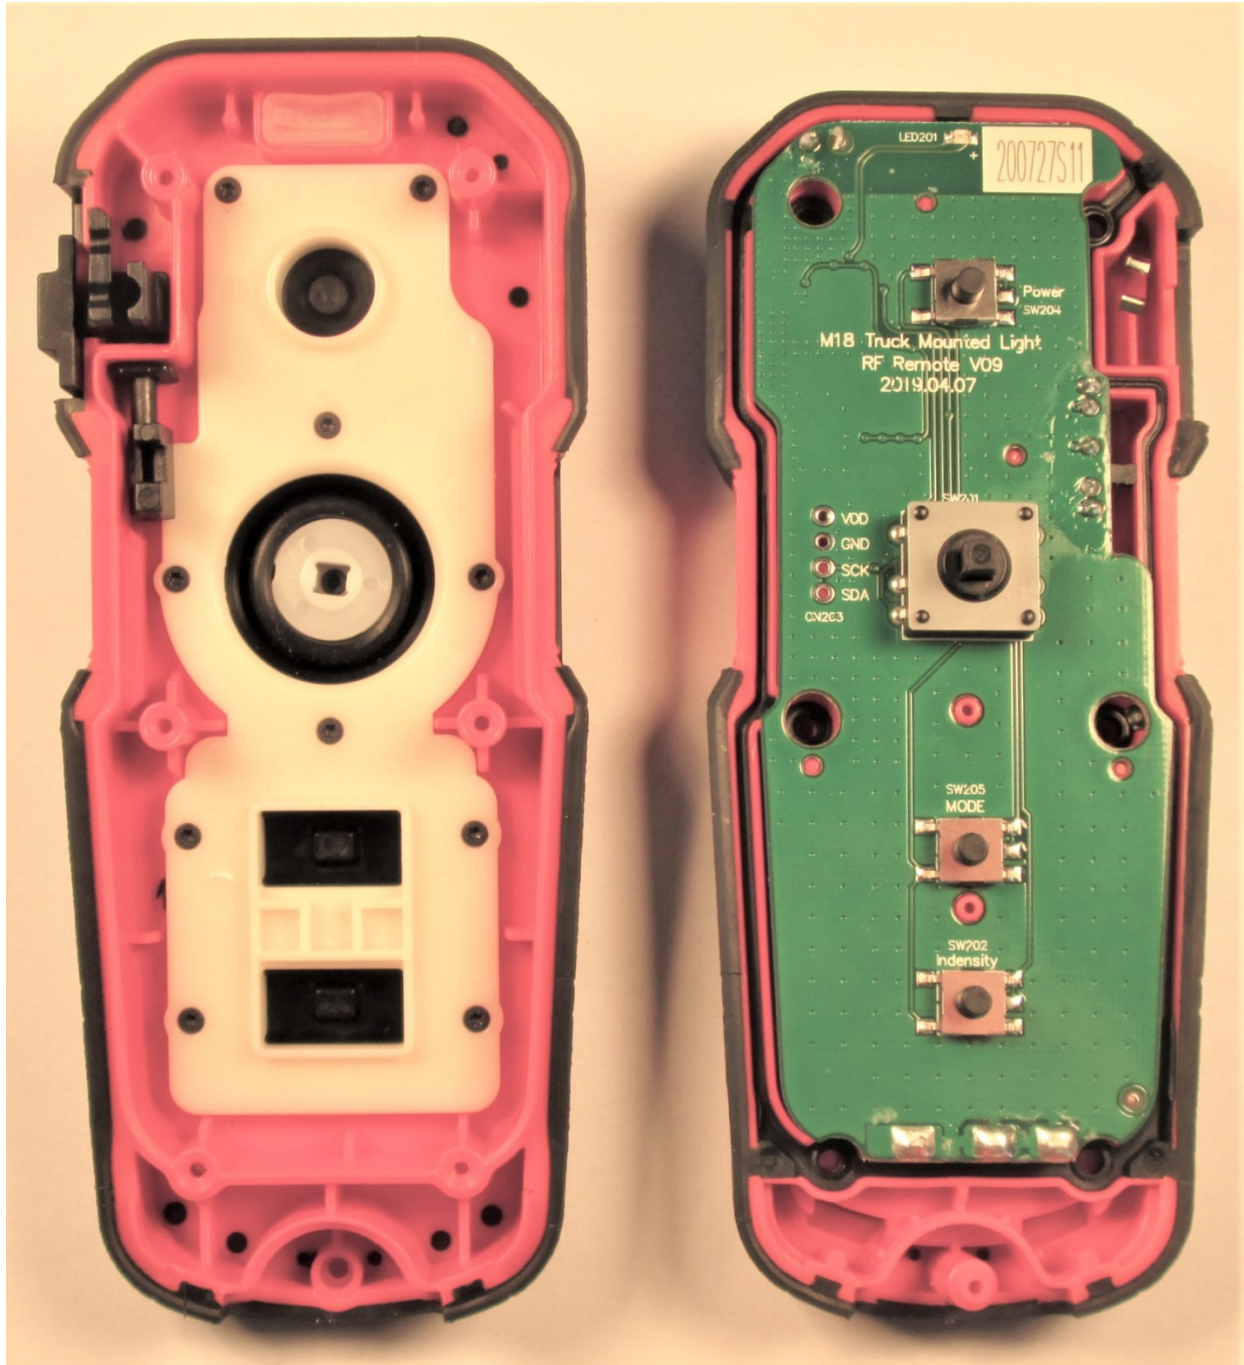

M18 Utility Light Remote Control
Model: 49-16-2123R

Milwaukee Electric Tool Corp.

Internal Photos

Company: Milwaukee Electric Tool Corp.
Model: 49-16-2123R
Name: M18 Utility Light Remote Control
Date: 01-28-2021
Photo Description: **Front Cover removed**

M18 Utility Light Remote Control
Model: 49-16-2123R

Milwaukee Electric Tool Corp.

Internal Photos

Company: Milwaukee Electric Tool Corp.
Model: 49-16-2123R
Name: M18 Utility Light Remote Control
Date: 01-28-2021
Photo Description: **Circuit Board removed**

M18 Utility Light Remote Control
Model: 49-16-2123R

Milwaukee Electric Tool Corp.

Internal Photos

Company: Milwaukee Electric Tool Corp.
Model: 49-16-2123R
Name: M18 Utility Light Remote Control
Date: 01-28-2021
Photo Description: **Circuit Board – Front**

M18 Utility Light Remote Control
Model: 49-16-2123R

Milwaukee Electric Tool Corp.

Internal Photos

Company: Milwaukee Electric Tool Corp.
Model: 49-16-2123R
Name: M18 Utility Light Remote Control
Date: 01-28-2021
Photo Description: **Circuit Board – Back**