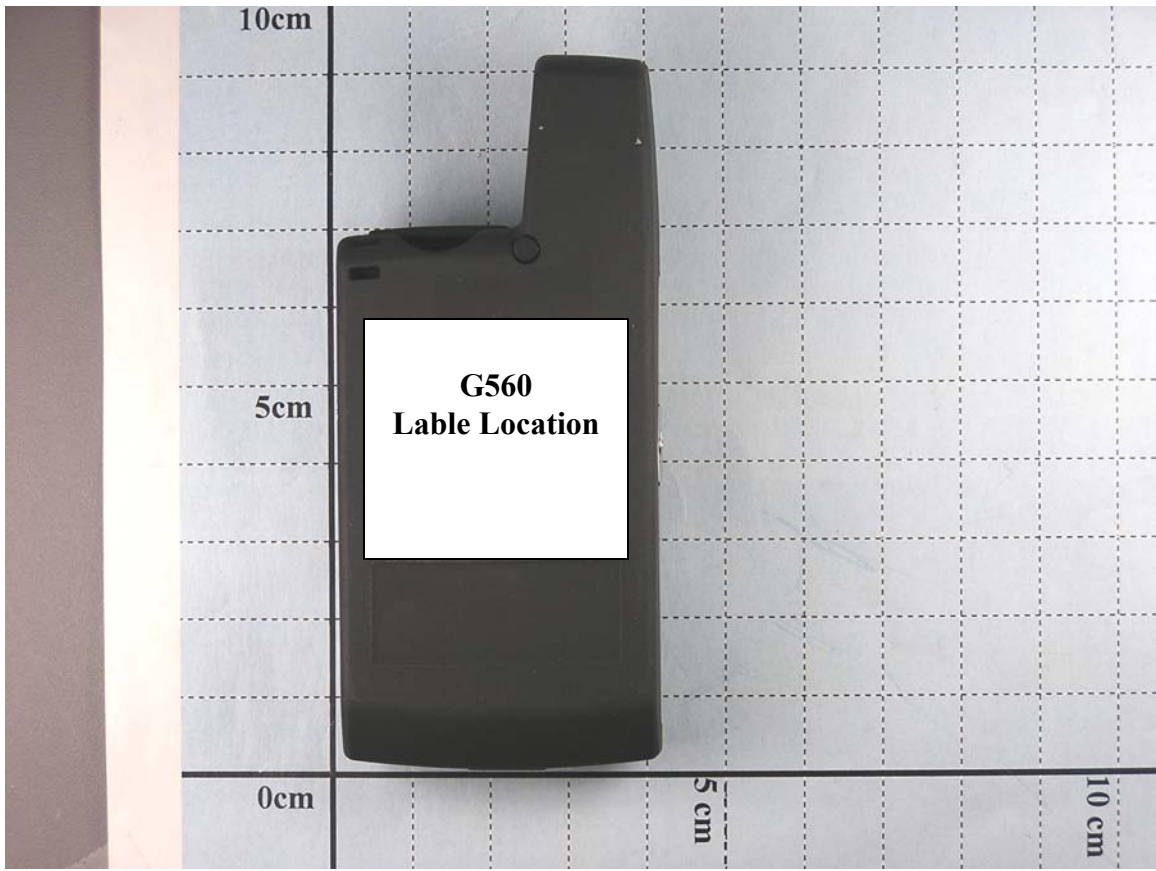

1. **Product Label** (Size: 30mm x 26mm) (MC05298)

Lable Location