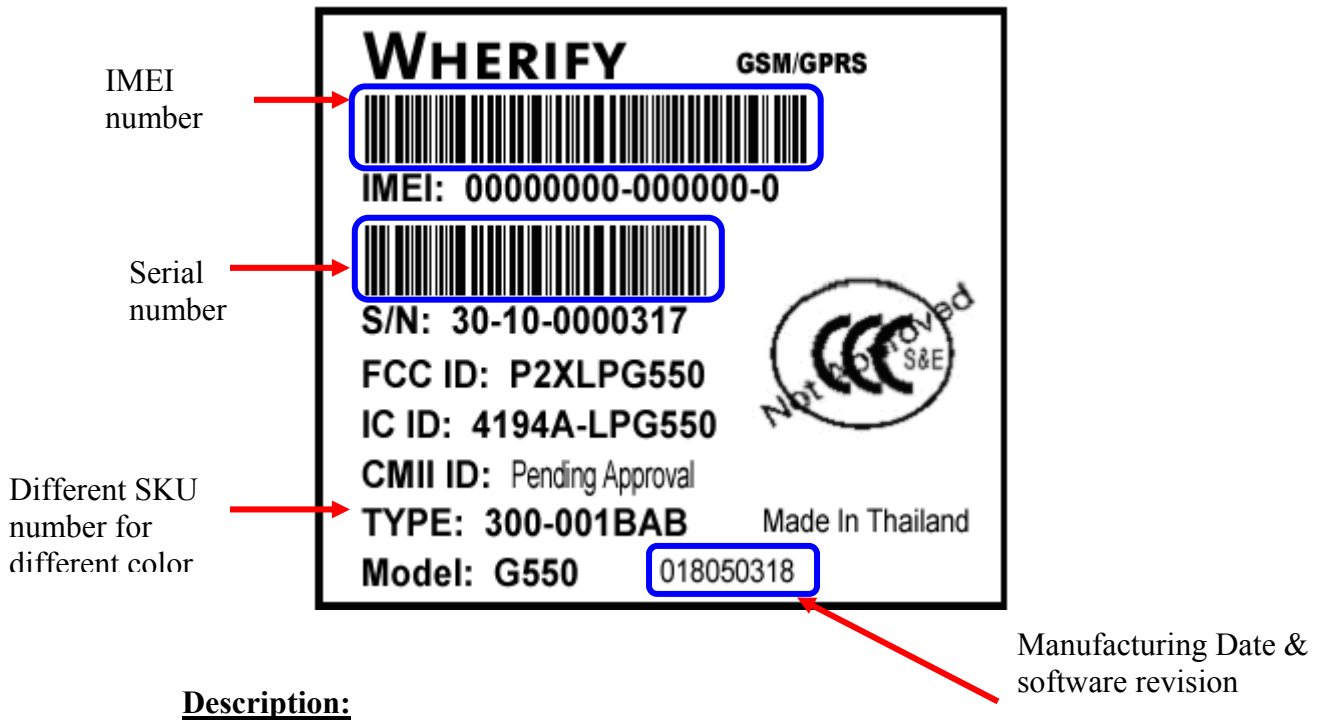

**1. Product Label** (Size: 30mm x 26mm) (MC05298)

**Description:**

Lable Location