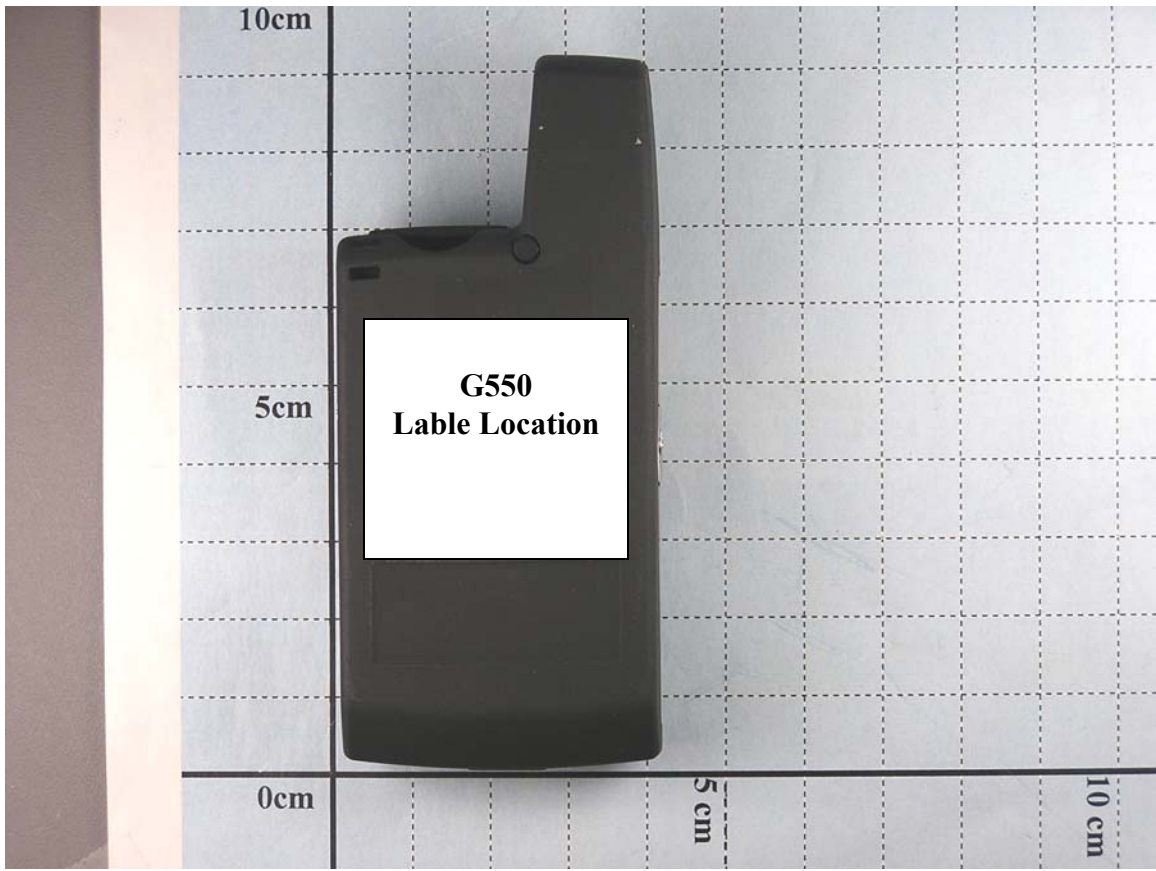

**1. Product Label** (Size: 30mm x 26mm) (MC05298)

**Description:**

Lable Location