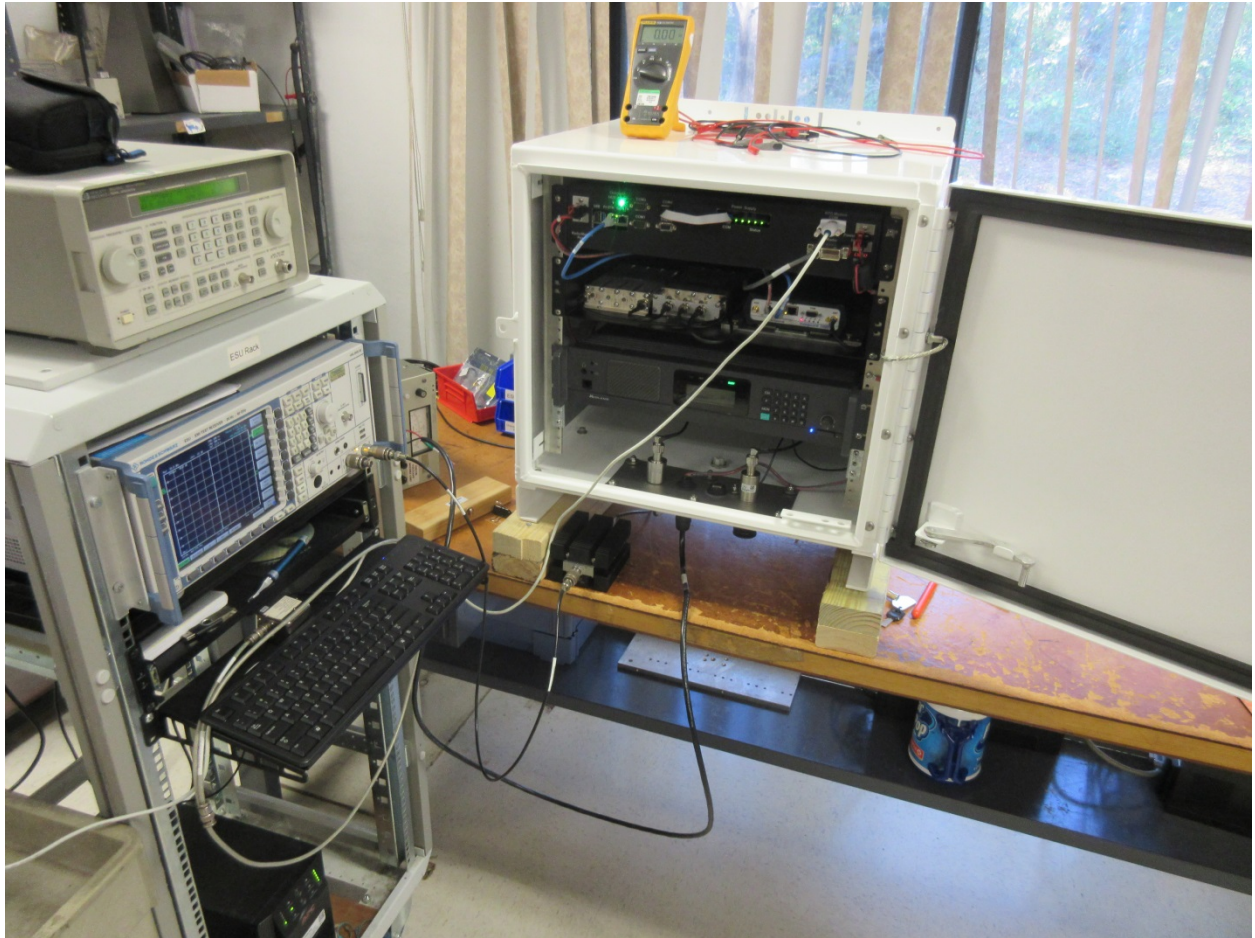

APPLICANT: NEPTUNE TECHNOLOGY GROUP INC.

FCC ID: P2SR450DC

Ic: 4171B-R450DC

TEST SET UP PHOTOS

OUTPUT POWER, OCCUPIED BANDWIDTH , SPURIOUS EMISSIONS AT ANTENNA

FIELD STRENGTH SPURIOUS EMISSIONS

FIELD STRENGTH SPURIOUS EMISSIONS