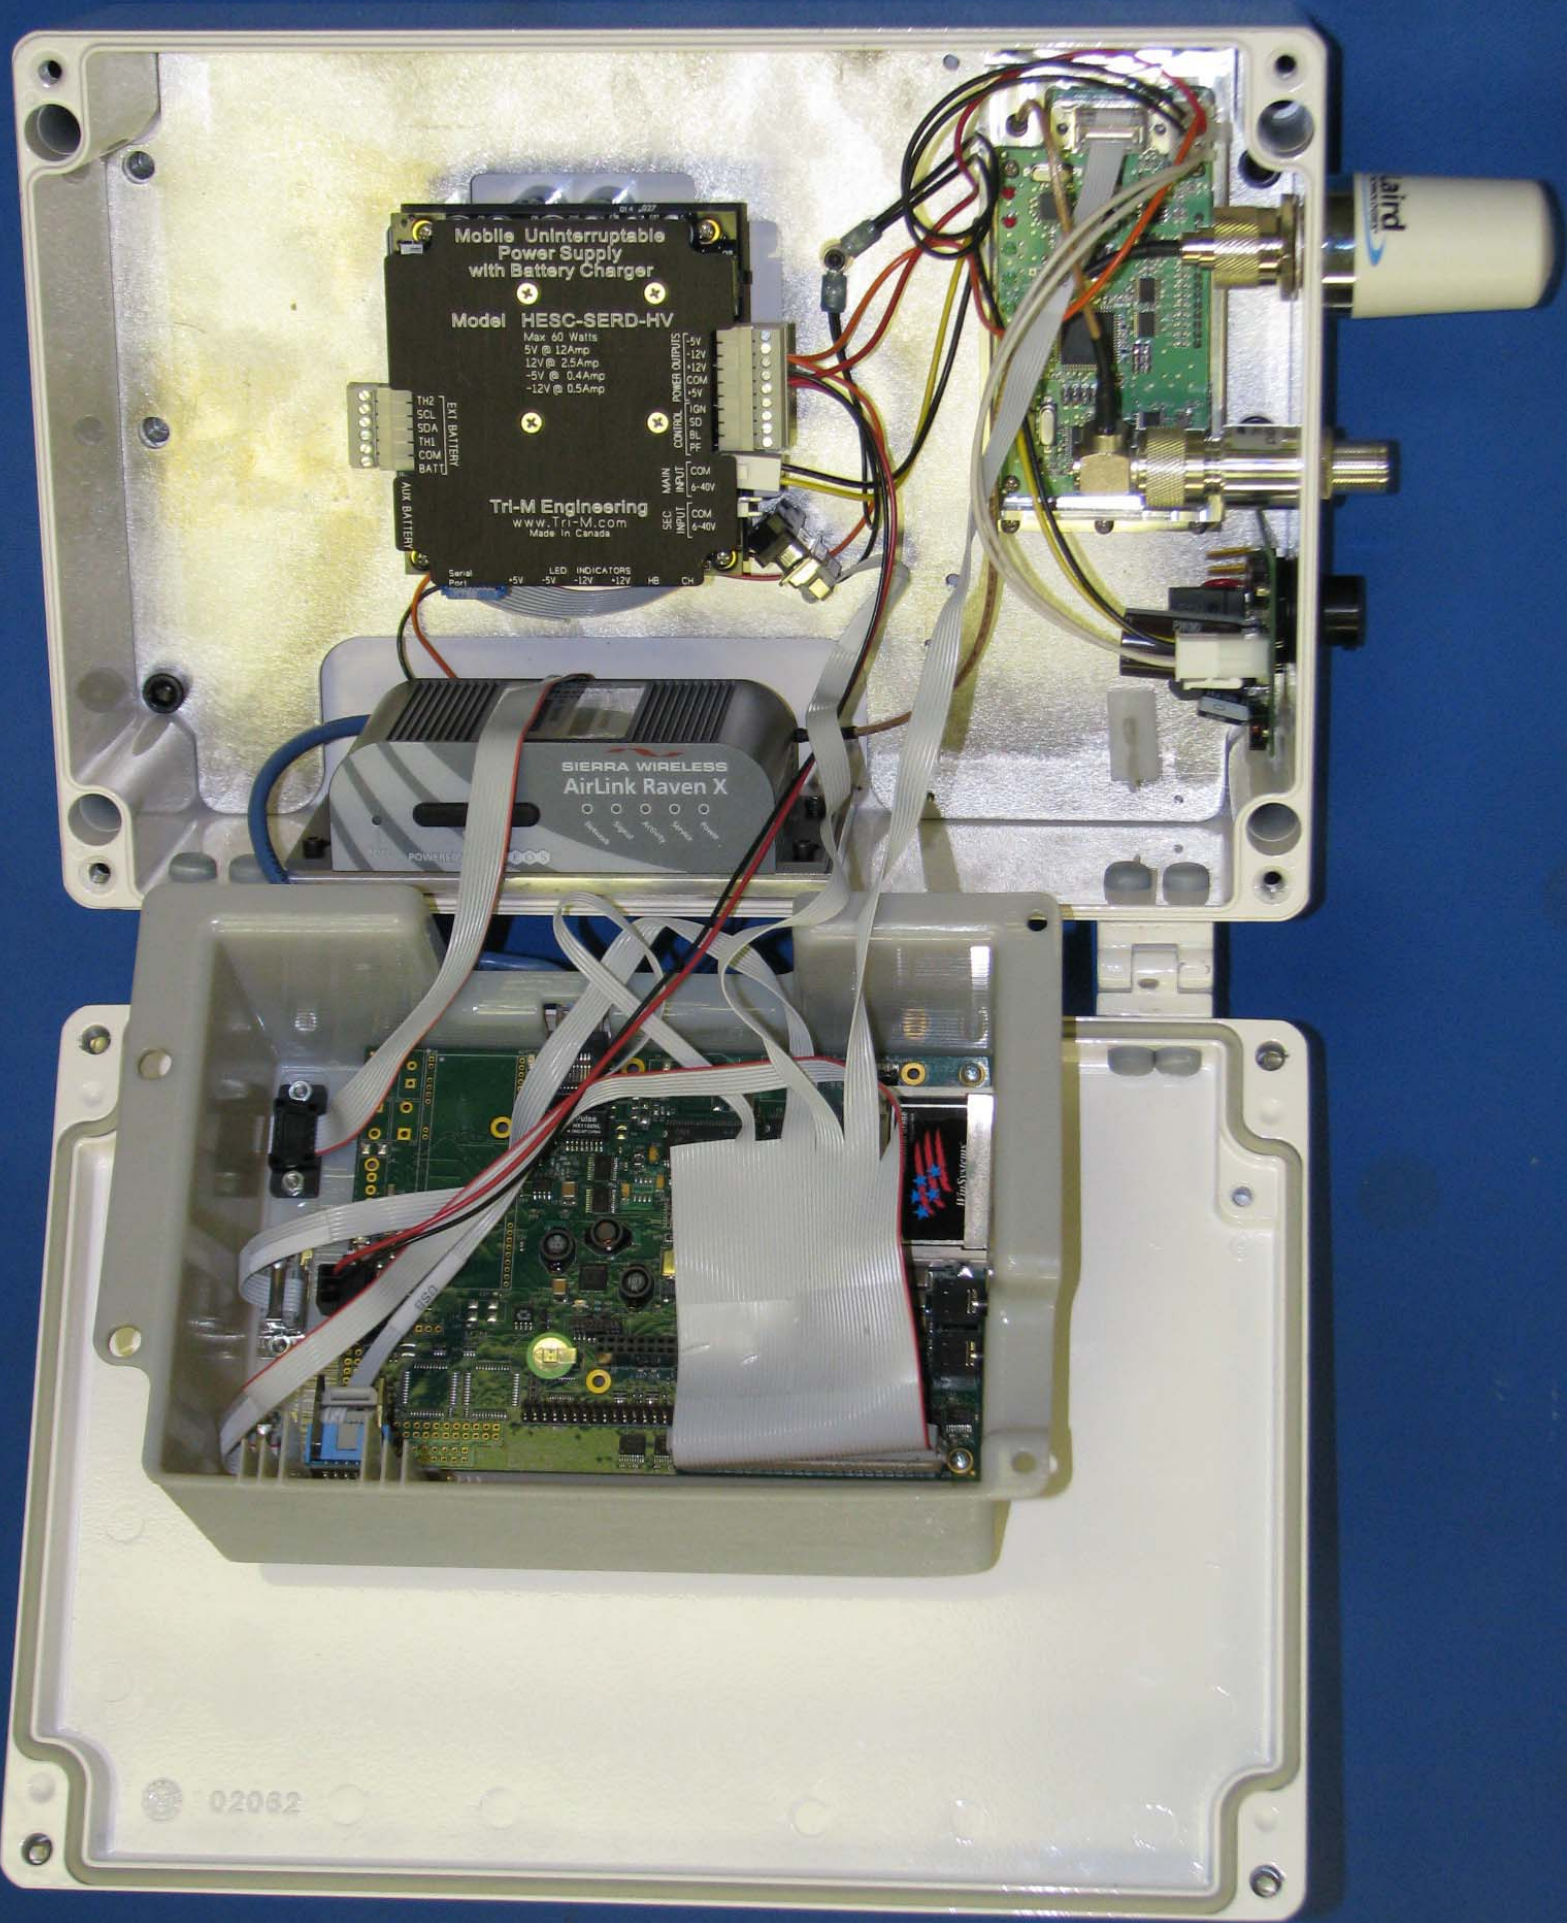

POWERED BY  
Sierra Wireless  
AirLink Raven X

Power  
Signal  
Activity  
Service  
Time

MADE IN USA

airlink

Mobile Uninterruptable Power Supply with Battery Charger  
Model HESC-SERD-HV  
Max 60 Watts  
5V @ 12Amp  
12V @ 2.5Amp  
-5V @ 0.4Amp  
-12V @ 0.5Amp

Tri-M Engineering  
www.Tri-M.com  
Made in Canada

Serial Port  
+5V  
-5V  
-12V  
+12V

LED INDICATORS  
+5V  
-5V  
-12V  
+12V

ENT BATTERY  
THI  
SDA  
THI  
COM  
BATT

AUX BATTERY

5V  
-12V  
-5V  
+12V  
GND  
+5V  
-5V  
+12V  
-12V  
GND  
+5V  
-12V  
-5V  
+12V  
-12V  
GND

MAIN POWER CONTROL  
SEC POWER CONTROL

COM 6-40V  
COM 6-40V

SIERRA WIRELESS  
AirLink Raven X

POWER

02062