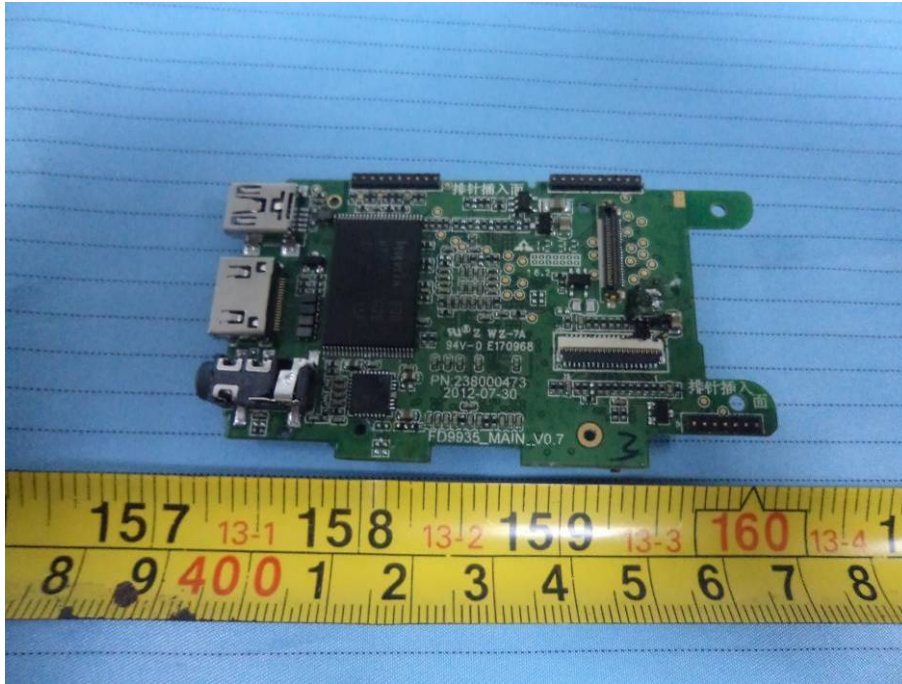

EXHIBIT C - EUT INTERNAL PHOTOGRAPHS

EUT – Battery off View

EUT – Cover off View 1

EUT – Cover off View 2

EUT – Cover off View 3

EUT – Main Board Top View

EUT – Main Board Bottom View

EUT -KD0028C Module Top View

Antenna location

EUT -KD0028C Module Bottom View

EUT – Sensor Board Top View

EUT –Sensor Board Bottom View

EUT – Wi-Fi Module Top View

Wi-Fi Antenna

EUT – Wi-Fi Module Bottom View

EUT – LCD Top View

EUT – LCD Bottom View

EUT – LCD Cover off View

EUT – Battery Front View

EUT – Battery Rear View