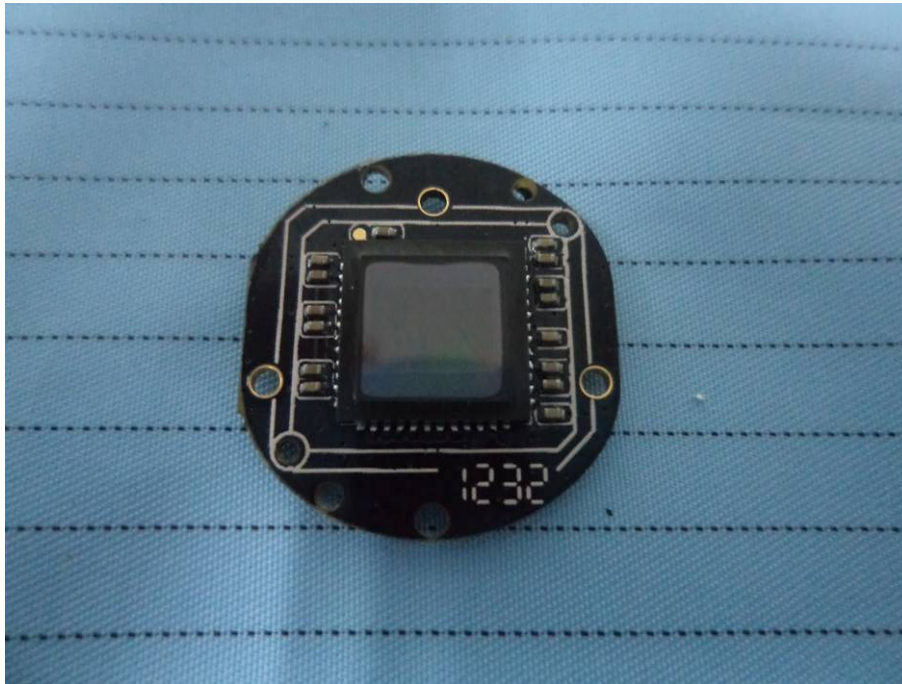

EXHIBIT C - EUT INTERNAL PHOTOGRAPHS

EUT – Battery off View

EUT – Cover off View 1

EUT – Cover off View 2

EUT – Cover off View 3

EUT – Main Board Top View

EUT – Main Board Bottom View

EUT -KD0028C Module Top View

Antenna location

EUT -KD0028C Module Bottom View

EUT – Sensor Board Top View

EUT –Sensor Board Bottom View

EUT – Wi-Fi Module Top View

Wi-Fi Antenna

EUT – Wi-Fi Module Bottom View

EUT – LCD Top View

EUT – LCD Bottom View

EUT – LCD Cover off View

EUT – Battery Front View

EUT – Battery Rear View