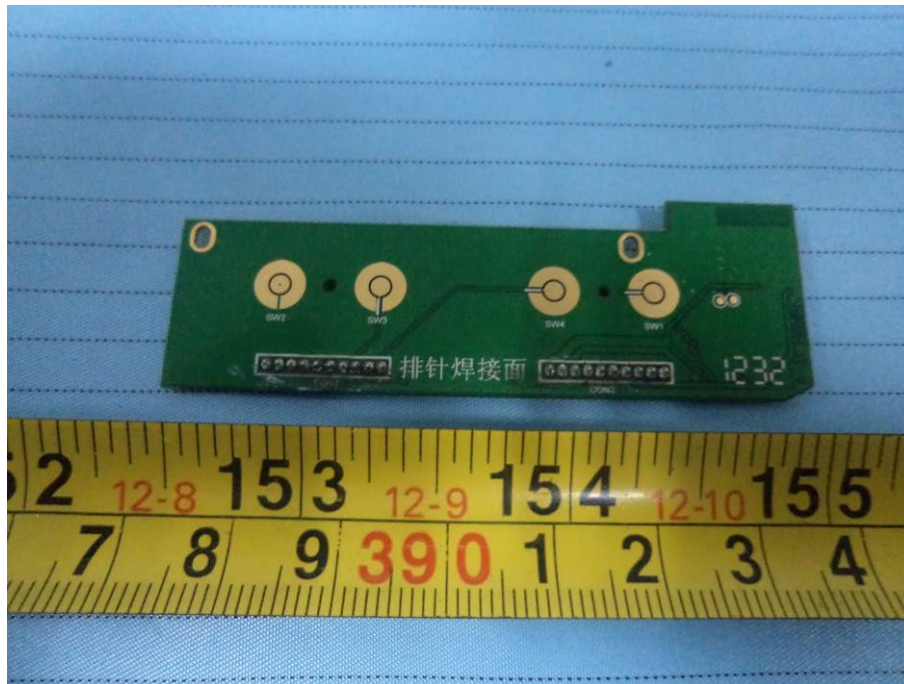

EXHIBIT C - EUT INTERNAL PHOTOGRAPHS

EUT – Battery off View

EUT – Cover off View 1

EUT – Cover off View 2

EUT – Cover off View 3

EUT – Main Board Top View

EUT – Main Board Bottom View

EUT -KD0028C Module Top View

Antenna location

EUT -KD0028C Module Bottom View

EUT – Sensor Board Top View

EUT –Sensor Board Bottom View

EUT – Wi-Fi Module Top View

Wi-Fi Antenna

EUT – Wi-Fi Module Bottom View

EUT – LCD Top View

EUT – LCD Bottom View

EUT – LCD Cover off View

EUT – Battery Front View

EUT – Battery Rear View