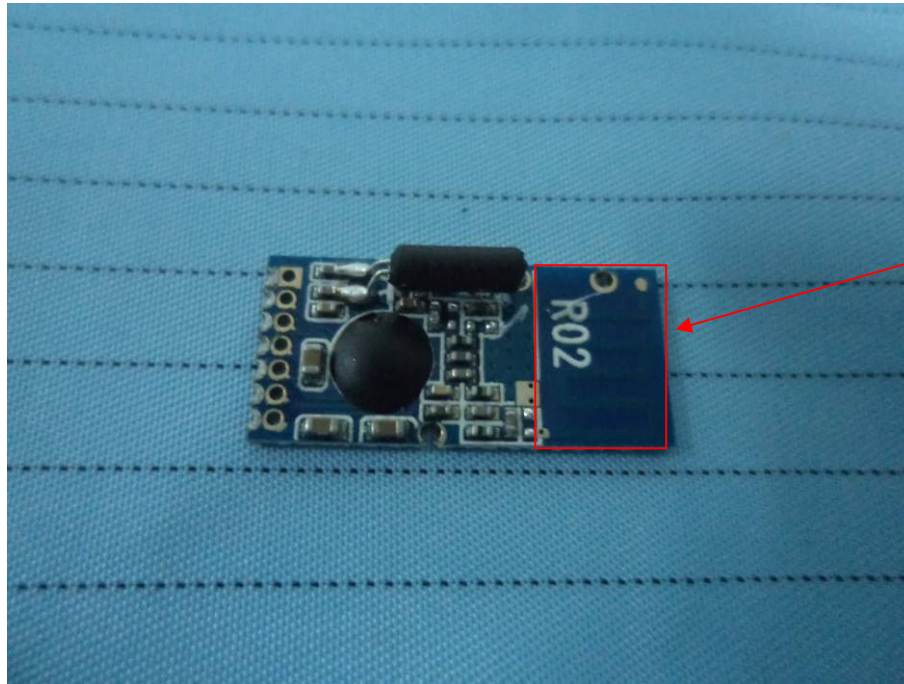

EXHIBIT C - EUT INTERNAL PHOTOGRAPHS

EUT – Battery off View

EUT – Cover off View 1

EUT – Cover off View 2

EUT – Cover off View 3

EUT – Main Board Top View

EUT – Main Board Bottom View

EUT -KD0028C Module Top View

Antenna location

EUT -KD0028C Module Bottom View

EUT – Sensor Board Top View

EUT –Sensor Board Bottom View

EUT – Wi-Fi Module Top View

Wi-Fi Antenna

EUT – Wi-Fi Module Bottom View

EUT – LCD Top View

EUT – LCD Bottom View

EUT – LCD Cover off View

EUT – Battery Front View

EUT – Battery Rear View