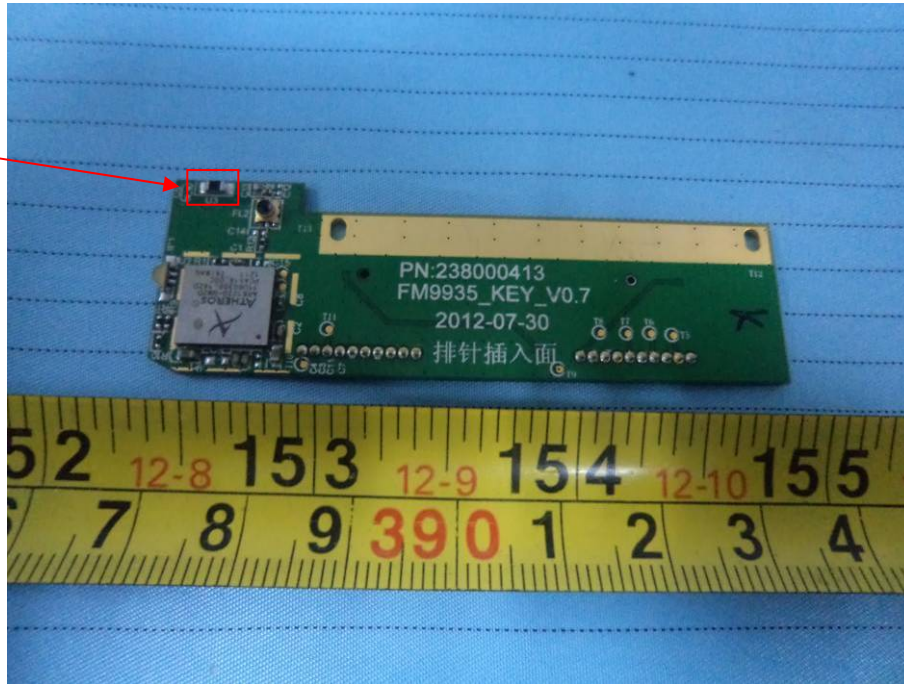

EXHIBIT C - EUT INTERNAL PHOTOGRAPHS

EUT – Battery off View

EUT – Cover off View 1

EUT – Cover off View 2

EUT – Cover off View 3

EUT – Main Board Top View

EUT – Main Board Bottom View

EUT -KD0028C Module Top View

Antenna location

EUT -KD0028C Module Bottom View

EUT – Sensor Board Top View

EUT –Sensor Board Bottom View

EUT – Wi-Fi Module Top View

Wi-Fi Antenna

EUT – Wi-Fi Module Bottom View

EUT – LCD Top View

EUT – LCD Bottom View

EUT – LCD Cover off View

EUT – Battery Front View

EUT – Battery Rear View