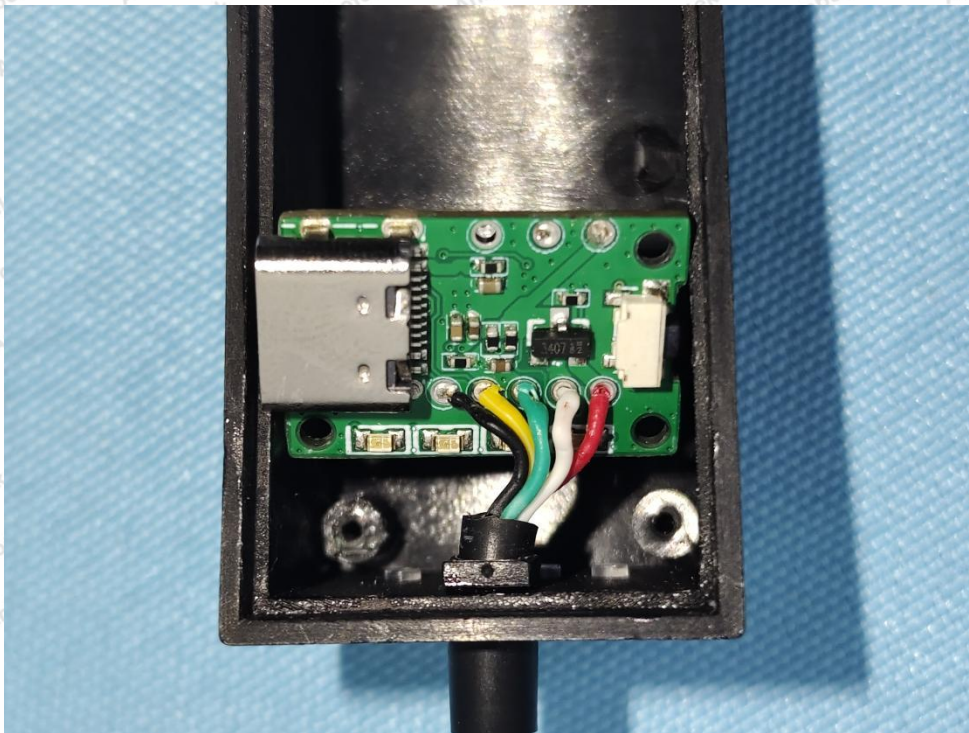

Shenzhen Anbotek Compliance Laboratory Limited

Address: 1/F., Building D, Sogood Science and Technology Park, Sanwei Community, Hangcheng Street, Bao'an District, Shenzhen, Guangdong, China.
Tel: (86) 0755-26066440 Fax: (86) 0755-26014772 Email: service@anbotek.com

Hotline
400-003-0500
www.anbotek.com.cn