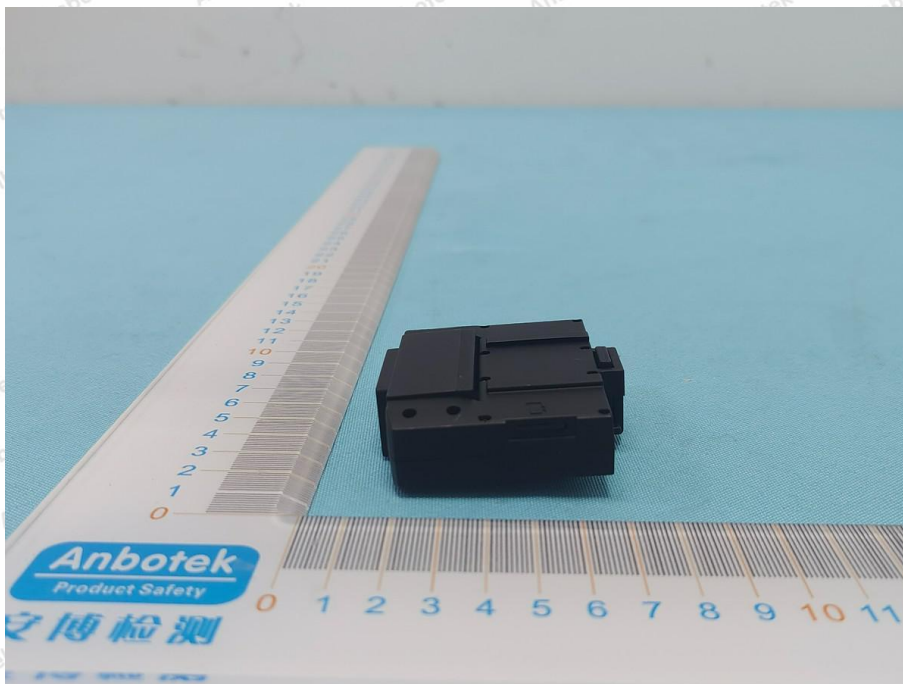

Shenzhen Anbotek Compliance Laboratory Limited

Address: 1/F., Building D, Sogood Science and Technology Park, Sanwei Community, Hangcheng Street, Bao'an District, Shenzhen, Guangdong, China.
Tel: (86) 0755-26066440 Fax: (86) 0755-26014772 Email: service@anbotek.com

Hotline
400-003-0500
www.anbotek.com.cn