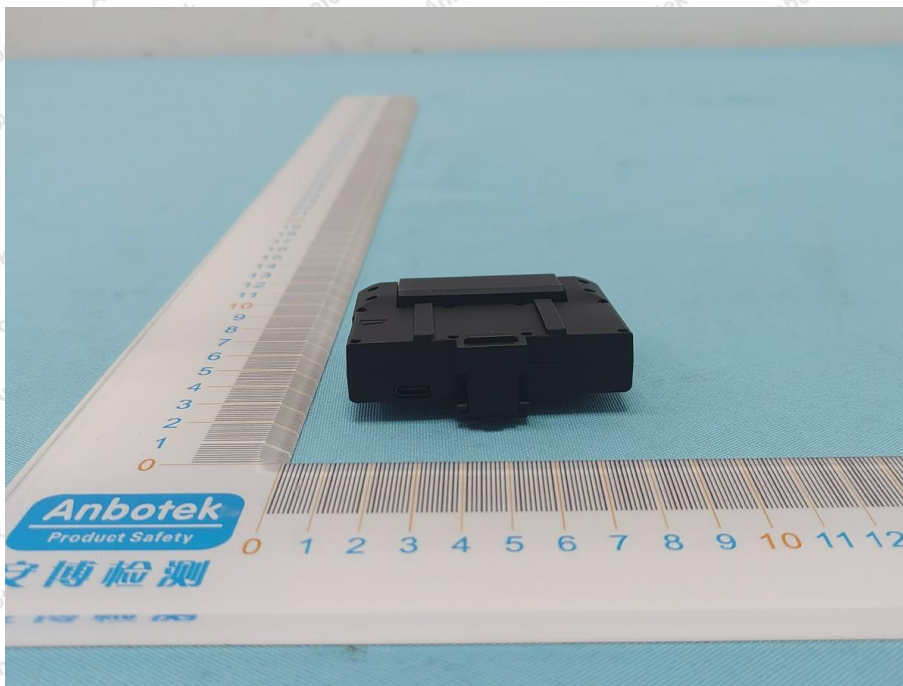

Shenzhen Anbotek Compliance Laboratory Limited

Address: 1/F., Building D, Sogood Science and Technology Park, Sanwei Community, Hangcheng Street, Bao'an District, Shenzhen, Guangdong, China.
Tel: (86) 0755-26066440 Fax: (86) 0755-26014772 Email: service@anbotek.com

Hotline
400-003-0500
www.anbotek.com.cn