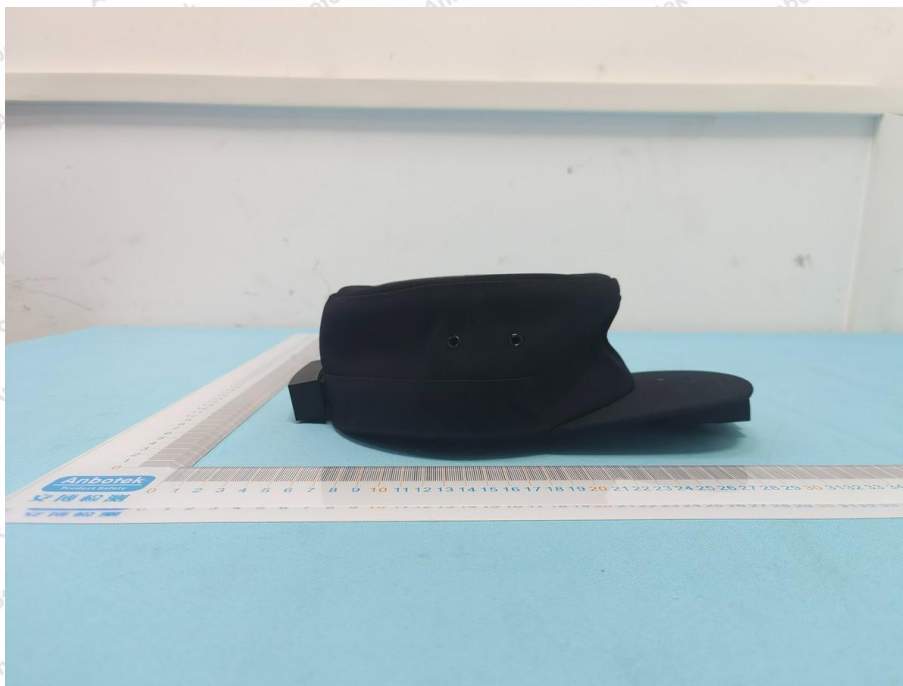

Appendix II -- External Photograph

Shenzhen Anbotek Compliance Laboratory Limited

Address: 1/F., Building D, Sogood Science and Technology Park, Sanwei Community, Hangcheng Street, Bao'an District, Shenzhen, Guangdong, China.
Tel: (86) 0755-26066440 Fax: (86) 0755-26014772 Email: service@anbotek.com