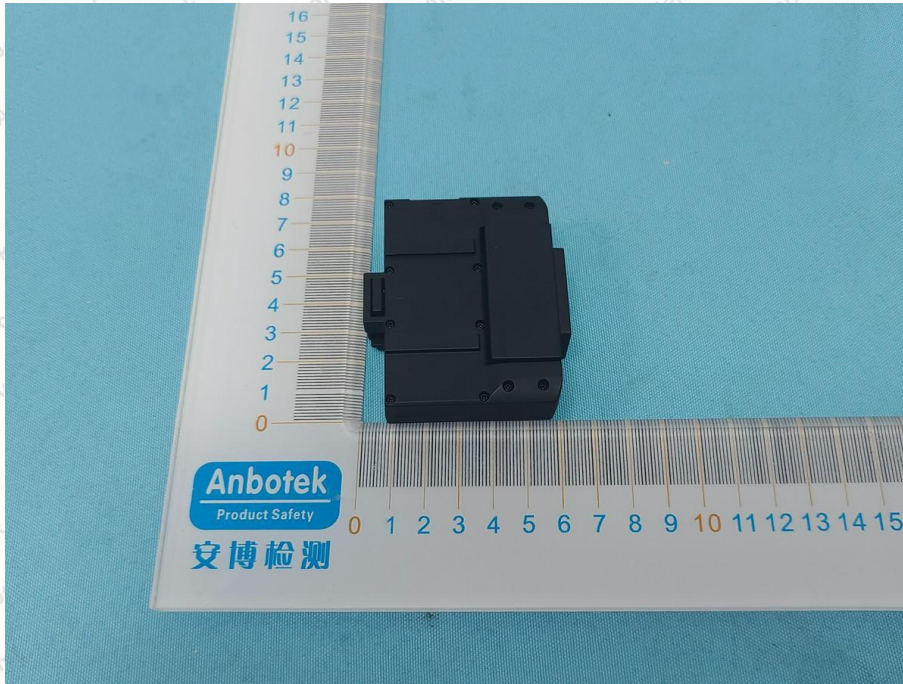

Shenzhen Anbotek Compliance Laboratory Limited

Address: 1/F., Building D, Sogood Science and Technology Park, Sanwei Community, Hangcheng Street, Bao'an District, Shenzhen, Guangdong, China.
Tel: (86) 0755-26066440 Fax: (86) 0755-26014772 Email: service@anbotek.com

Hotline
400-003-0500
www.anbotek.com.cn