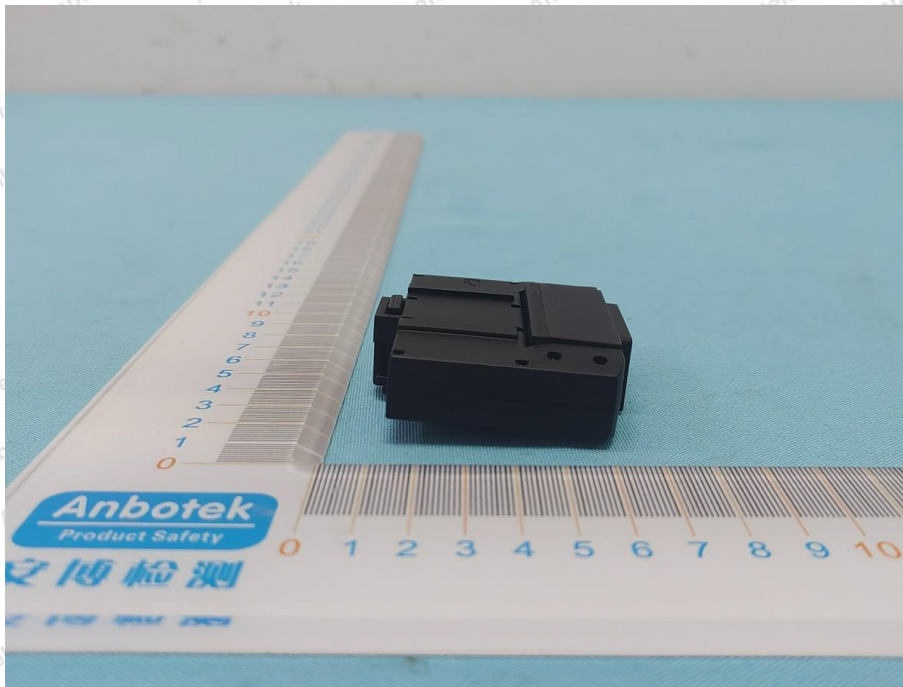

Shenzhen Anbotek Compliance Laboratory Limited

Address: 1/F., Building D, Sogood Science and Technology Park, Sanwei Community, Hangcheng Street, Bao'an District, Shenzhen, Guangdong, China.
Tel: (86) 0755-26066440 Fax: (86) 0755-26014772 Email: service@anbotek.com

Hotline
400-003-0500
www.anbotek.com.cn