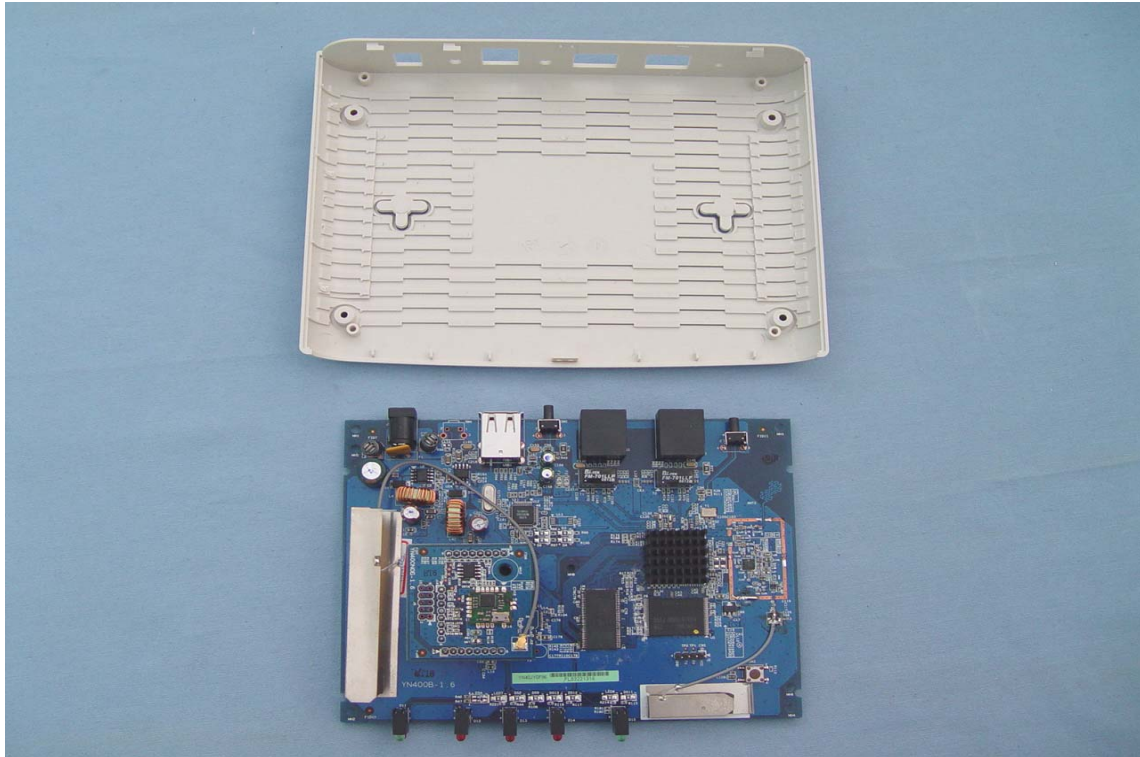

## INTERNAL PHOTOGRAPHS OF EUT

908MHz Antenna

Wifi Antenna