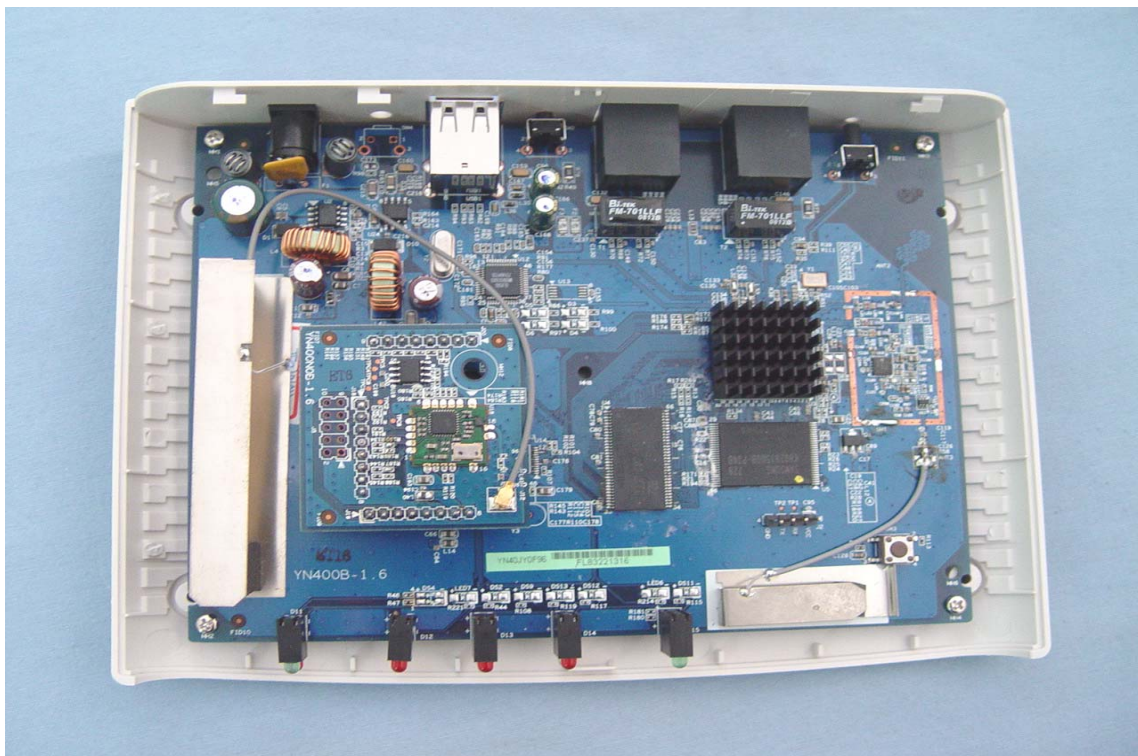

## INTERNAL PHOTOGRAPHS OF EUT

908MHz Antenna

Wifi Antenna