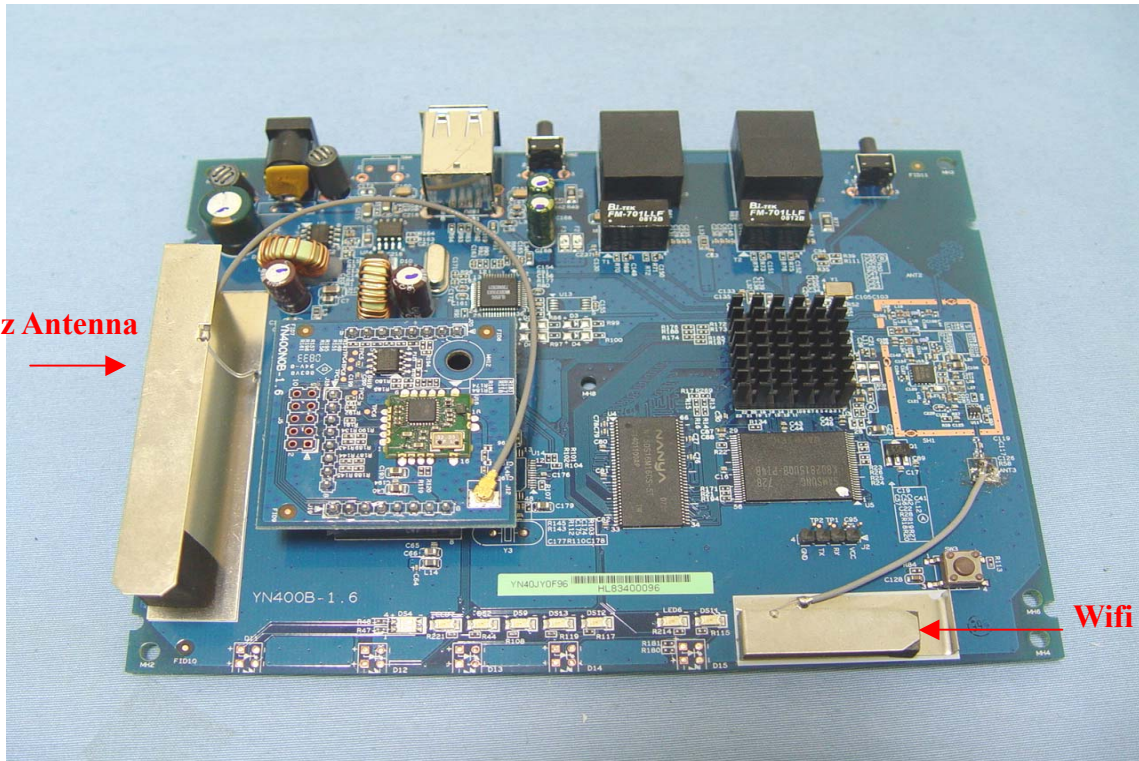

## INTERNAL PHOTOGRAPHS OF EUT

908MHz Antenna

Wifi Antenna