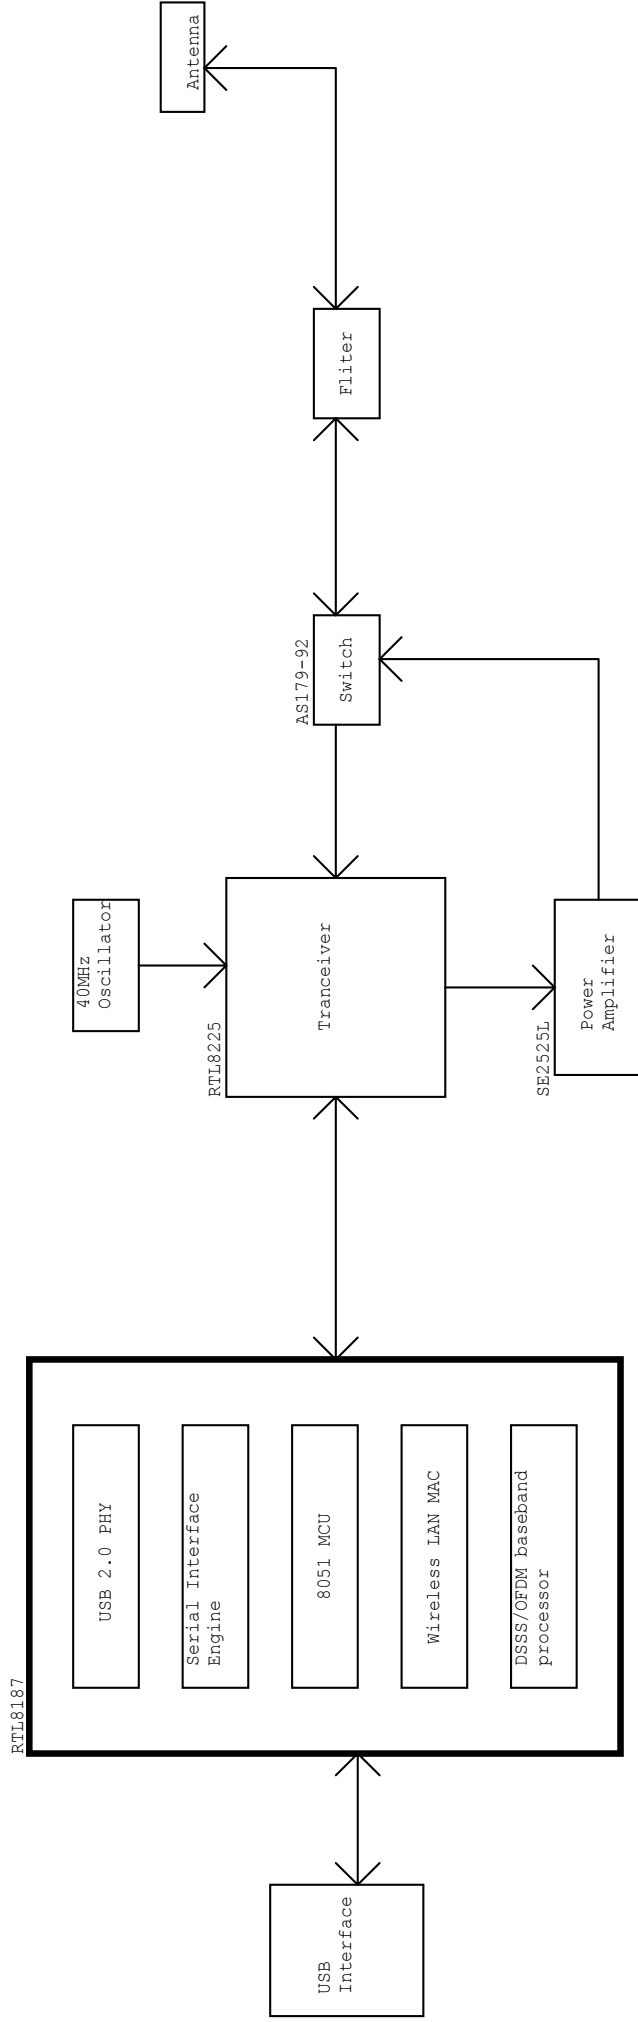

Sercomm Corp.

PROPRIETARY INFORMATION

Operating Frequency for USA: 2412-2462 MHz
 Operating Frequency for Europe: 2412-2472 MHz

SerComm Corp.

Block Diagram

Document Number **WG111v2h2(GP)**

Rev **A/C**

Date: Monday, February 13, 2006

Sheet 2 of 4