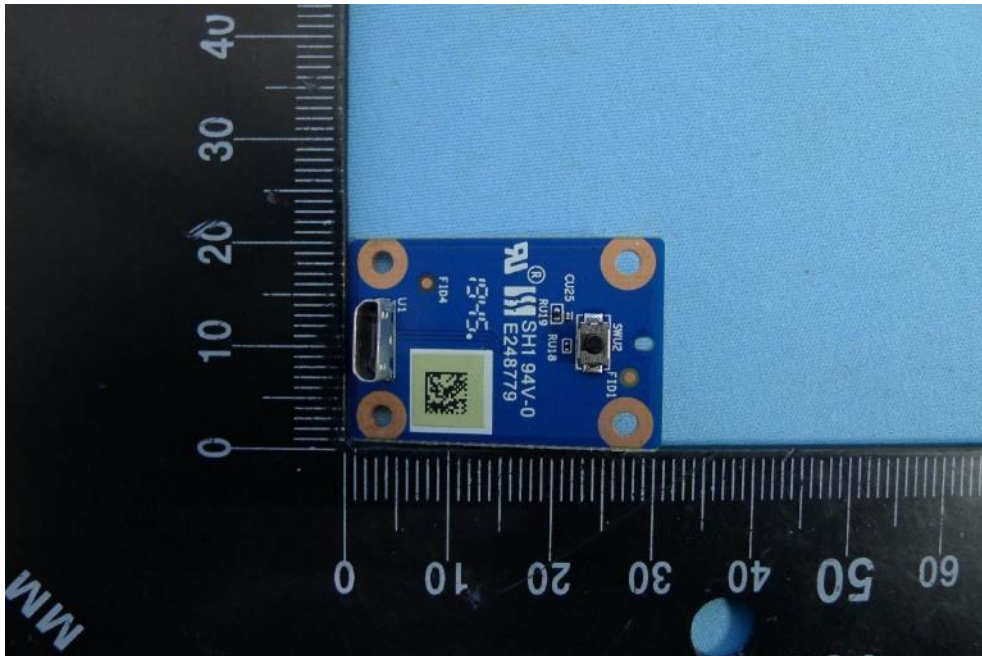

Product: Indoor Camera

Brand Name: blue by ADT

Model Number: SCH2R0-29xxxxx

Internal Photograph

(1) EUT Photos

(2) EUT Photos

(3) EUT Photos

(4) EUT Photos

(5) EUT Photos

(6) EUT Photos

(7) EUT Photos

(8) EUT Photos

(9) EUT Photos

(10) EUT Photos