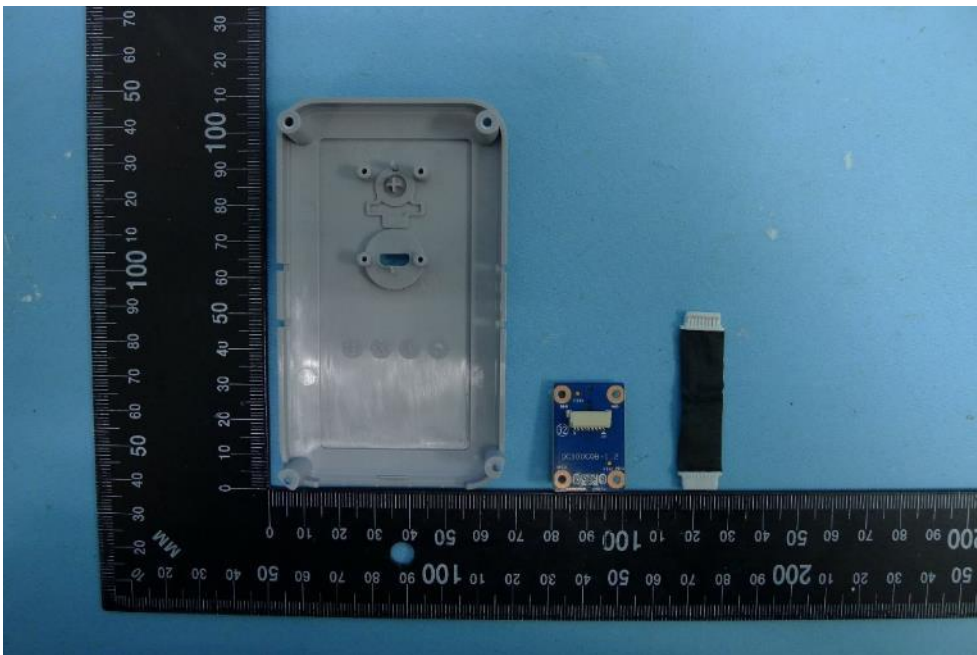

Product: Indoor Camera

Brand Name: blue by ADT

Model Number: SCH2R0-29xxxxx

Internal Photograph

(1) EUT Photos

(2) EUT Photos

(3) EUT Photos

(4) EUT Photos

(5) EUT Photos

(6) EUT Photos

(7) EUT Photos

(8) EUT Photos

(9) EUT Photos

(10) EUT Photos