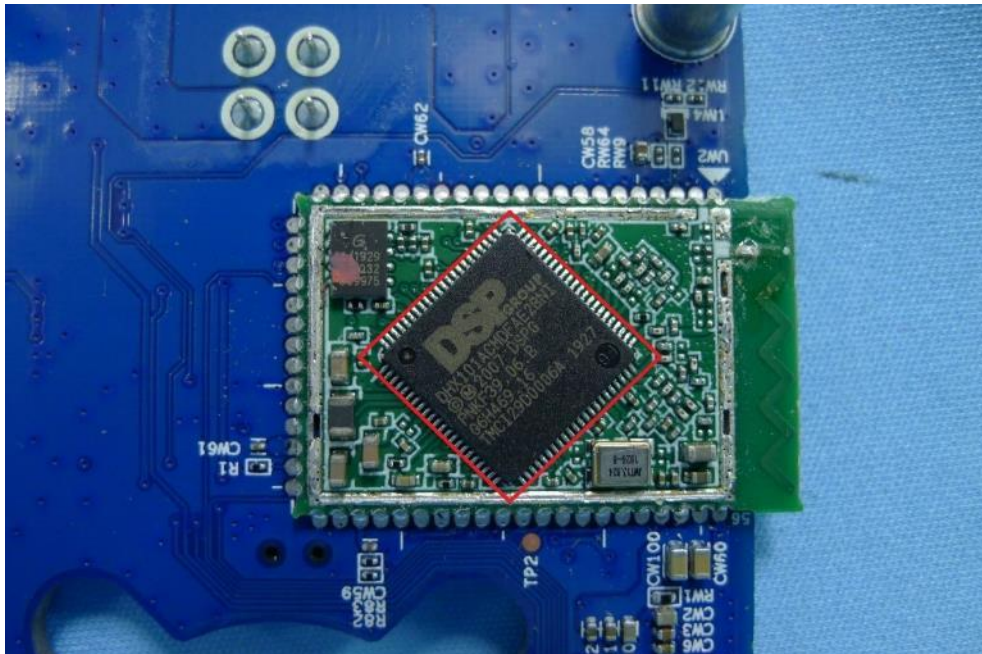

Product: Indoor Camera

Brand Name: blue by ADT

Model Number: SCH2R0-29xxxxx

Internal Photograph

(1) EUT Photos

(2) EUT Photos

(3) EUT Photos

(4) EUT Photos

(5) EUT Photos

(6) EUT Photos

(7) EUT Photos

(8) EUT Photos

(9) EUT Photos

(10) EUT Photos