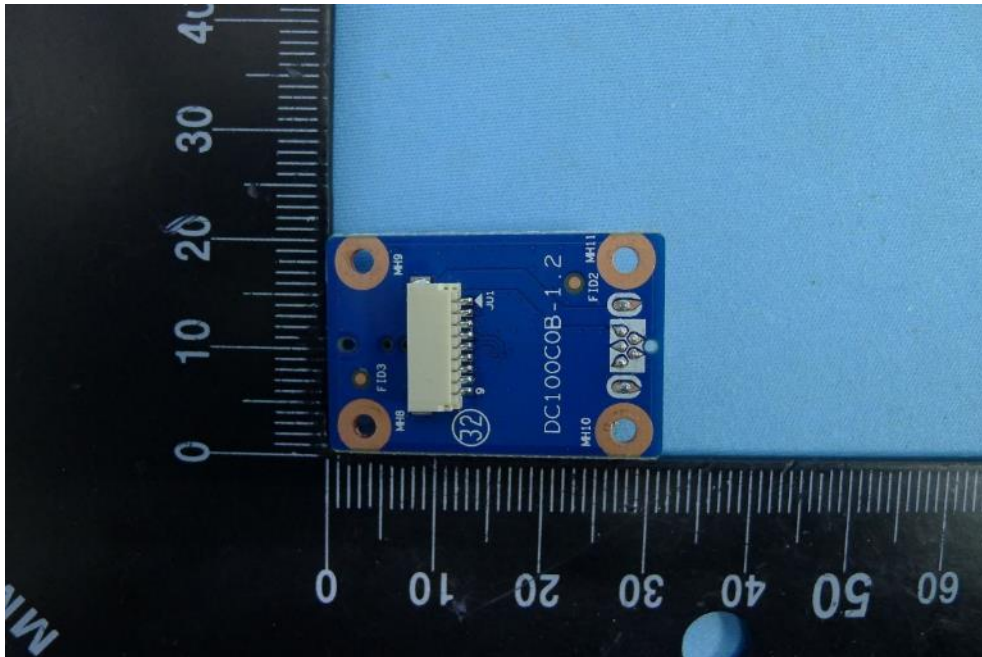

Product: Indoor Camera

Brand Name: blue by ADT

Model Number: SCH2R0-29xxxxx

Internal Photograph

(1) EUT Photos

(2) EUT Photos

(3) EUT Photos

(4) EUT Photos

(5) EUT Photos

(6) EUT Photos

(7) EUT Photos

(8) EUT Photos

(9) EUT Photos

(10) EUT Photos