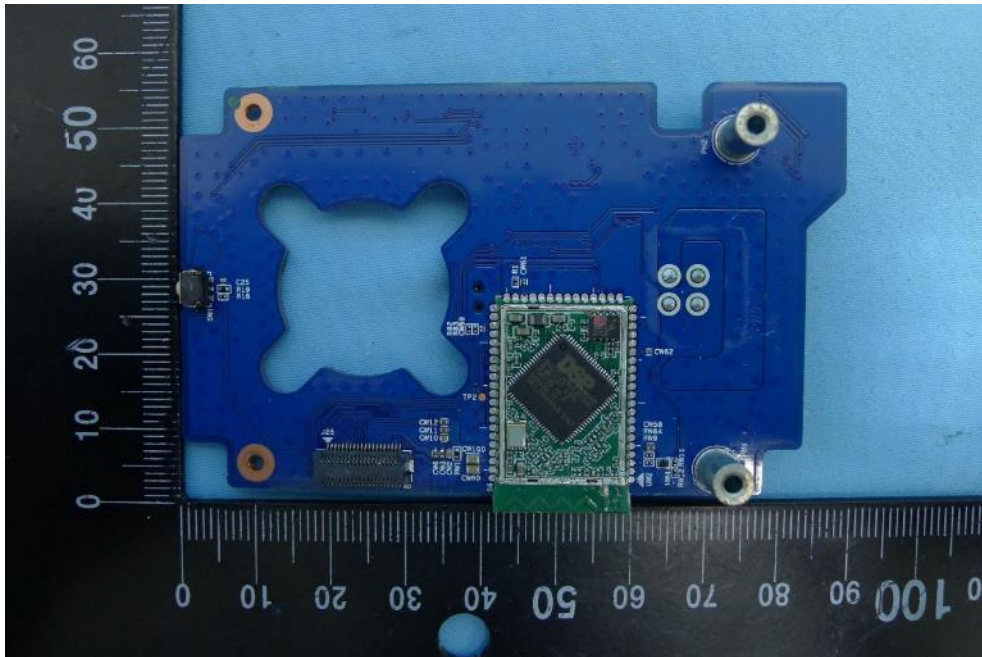

Product: Indoor Camera

Brand Name: blue by ADT

Model Number: SCH2R0-29xxxxx

Internal Photograph

(1) EUT Photos

(2) EUT Photos

(3) EUT Photos

(4) EUT Photos

(5) EUT Photos

(6) EUT Photos

(7) EUT Photos

(8) EUT Photos

(9) EUT Photos

(10) EUT Photos