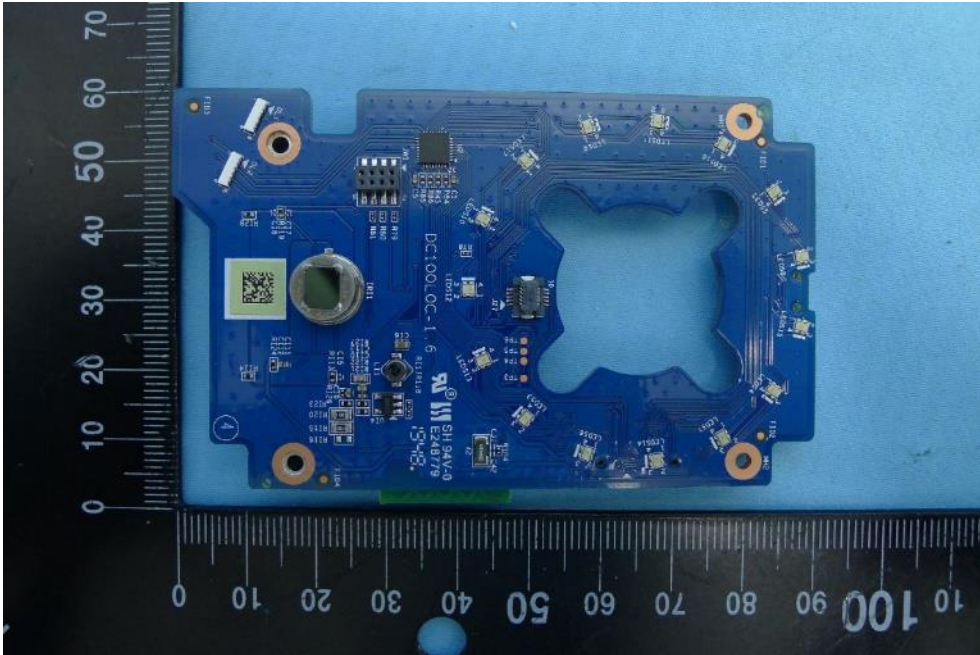

Product: Indoor Camera

Brand Name: blue by ADT

Model Number: SCH2R0-29xxxxx

Internal Photograph

(1) EUT Photos

(2) EUT Photos

(3) EUT Photos

(4) EUT Photos

(5) EUT Photos

(6) EUT Photos

(7) EUT Photos

(8) EUT Photos

(9) EUT Photos

(10) EUT Photos