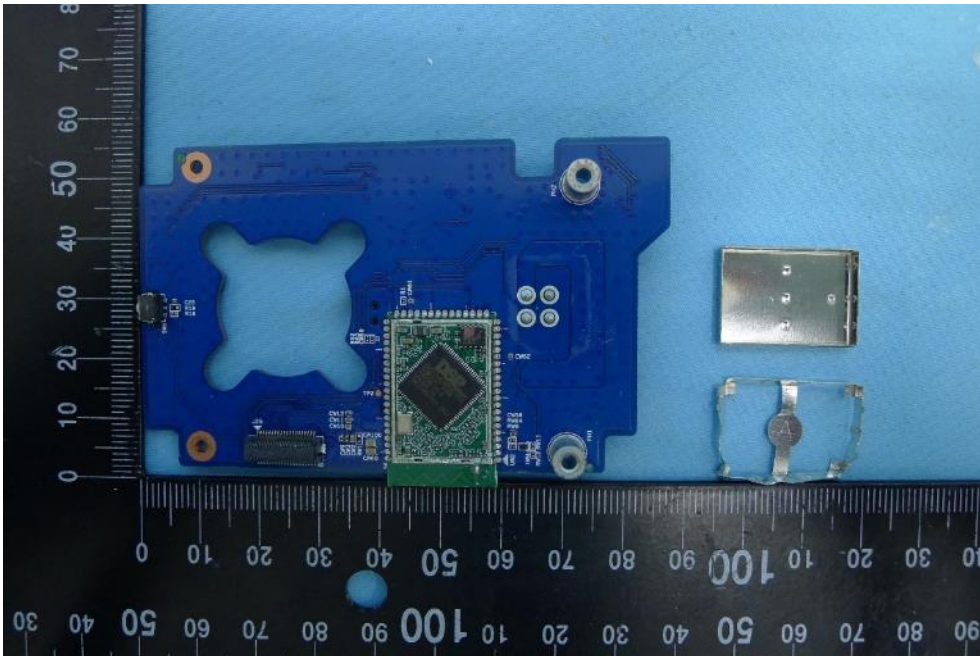

Product: Indoor Camera

Brand Name: blue by ADT

Model Number: SCH2R0-29xxxxx

Internal Photograph

(1) EUT Photos

(2) EUT Photos

(3) EUT Photos

(4) EUT Photos

(5) EUT Photos

(6) EUT Photos

(7) EUT Photos

(8) EUT Photos

(9) EUT Photos

(10) EUT Photos