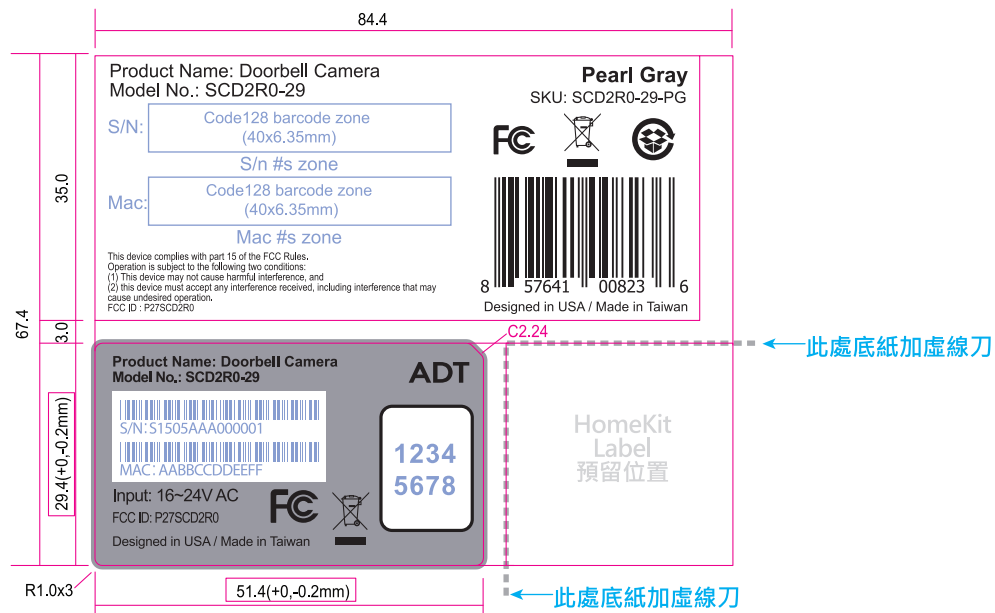

1

2

3

4

5

REV.	ZONE	DATE	EXPLAIN

S/n - scannable barcode & #s  
 Mac - scannable barcode & #s  
 Pin - no barcode needed, #s only ok

1\* 單位用量

**PR. MP PEARL GREY**  
 Label Background Color: Pantone 16-3850 TPX(參照色板)

Position of the HomeKit icon is 0.819 mm, 1.077 mm from the top left corner, or centered at the left or top of the minimum size option, as shown.

- Notes:
- 材質: 50#白色Mylar,上打字用霧面PET
  - 背壓花膠/葛拉響底紙,成捲
  - 尺寸/印刷:如圖示
  - 方框內尺寸為重點檢驗尺寸
  - 公差:+0,-0.2mm
  - 本料件使用之材料須符合RoHS

■ : Black  
 ■ : 藍色線條/字樣為工廠列印辨識使用,無須印刷  
 □ : 紅框為刀模線不印刷

(Date of manufacture)  
 Serial number is consisted of 13 letters and number per following structure: Y19S0NCCZ22Z  
 Y - Represent the production year  
 For example, 16 represents 2016, 17 represents and so on.  
 X - Represent the production month  
 Jan:01; Feb:02; Mar:03; Apr:04; May:05; Jun:06;  
 Jul:07; Aug:08; Sept:09; Oct:10; Nov:11; Dec:12  
 BWC - Represent the constant product code  
 Z - Represent the consecutive units produced in that given month.