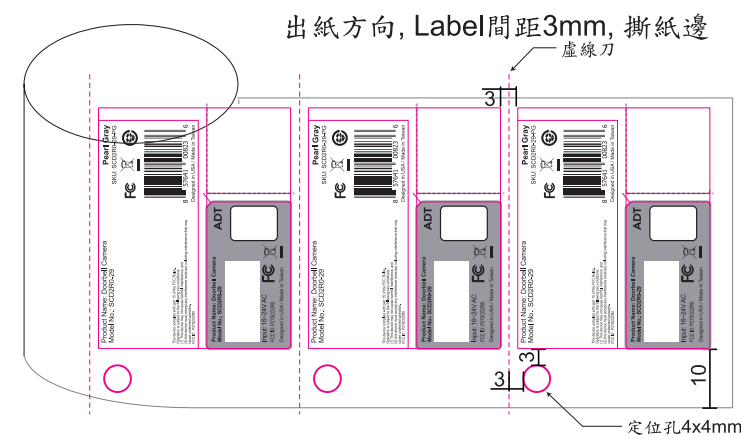

PR. MP PEARL GREY
Label Background Color: Pantone 16-3850 TPX(參照色板)

HomeKit pin code Printing

Parameter	X (mm)	Y (mm)	Tolerance (mm)
Box inside dimensions – Standard	12.5	16.845	±0.4
Box inside dimensions – Alternate	12.5	6.04	±0.4
Box line width	0.4		±0.1
Box cushion	0.85		±0.2
Accessory setup code font	SF Mono Bold, 6 pt, +100 tracking		
Accessory setup code dimensions – Standard	10	10	±0.4

Position of the HomeKit icon is 0.819 mm, 1.077 mm from the top left corner, or centered at the left or top of the minimum size option, as shown.

1. Notes:
1. 材質: 50#白色Mylar,上打字用霧面PET
  2. 背壓花膠/葛拉響底紙,成捲
  3. 尺寸/印刷:如圖示
  4. 方框內尺寸為重點檢驗尺寸
  5. 公差:+0,-0.2mm
  6. 本料件使用之材料須符合RoHS

■ : Black
■ : 藍色線條/字樣為工廠列印辨識使用,無須印刷
□ : 紅框為刀模線不印刷

(Date of manufacture)
Serial number is consisted of 13 letters and number per following structure: Y19S0NCCZ22Z
Y - Represent the production year
For example, 16 represents 2016, 17 represents and so on.
X - Represent the production month
Jan:01; Feb:02; Mar:03; Apr:04; May:05; Jun:06;
Jul:07; Aug:08; Sept:09; Oct:10; Nov:11; Dec:12
BWC - Represent the constant product code
Z - Represent the consecutive units produced in that given month.

來料方式