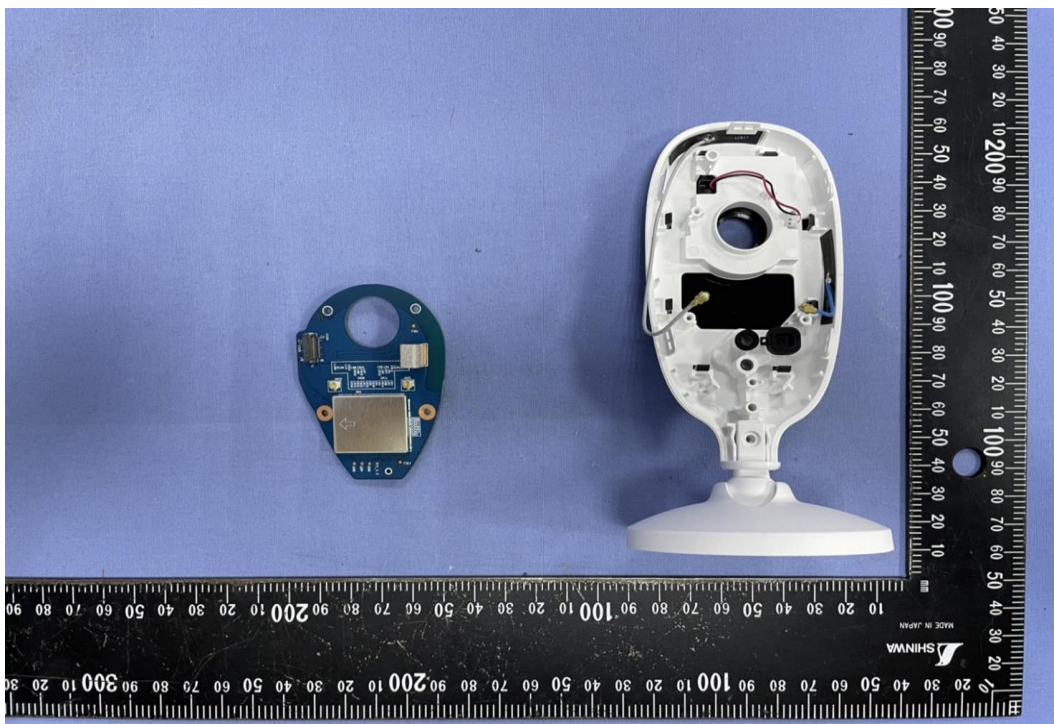

INTERNAL PHOTOGRAPHS OF EUT

Project No.: TM-2109000388P

Project No.:TM-2109000388P

Project No.: TM-2109000388P

RF IC-Module & Crystal

Antenna 1

Antenna 2