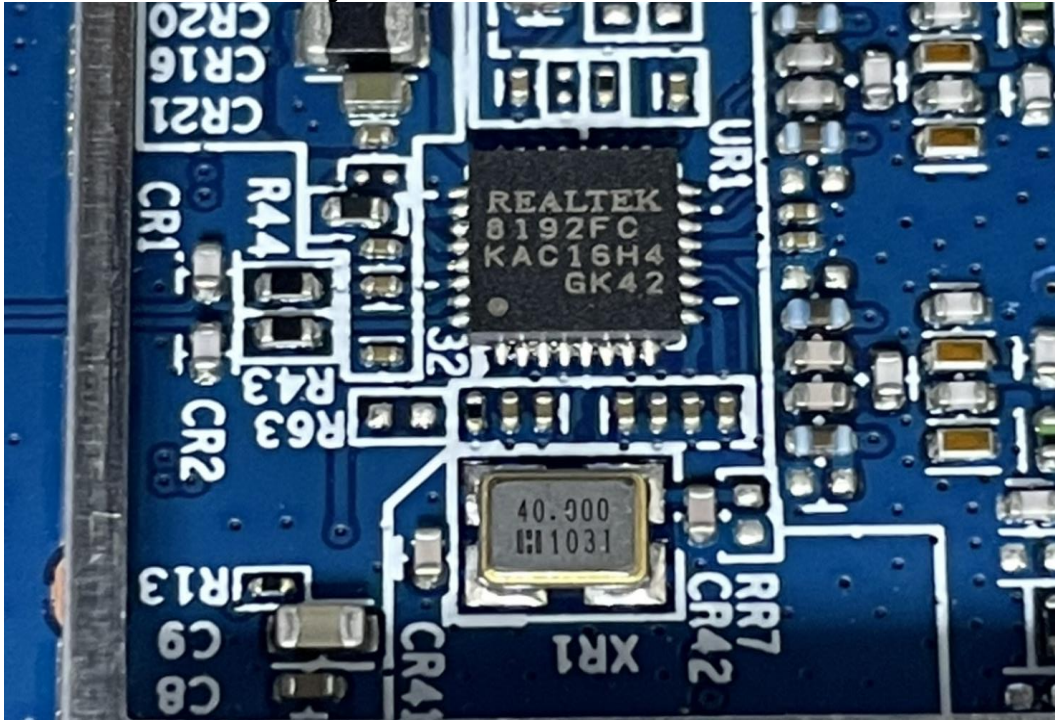

INTERNAL PHOTOGRAPHS OF EUT

Project No.: TM-2109000388P

Project No.:TM-2109000388P

Project No.: TM-2109000388P

RF IC-Module & Crystal

Antenna 1

Antenna 2