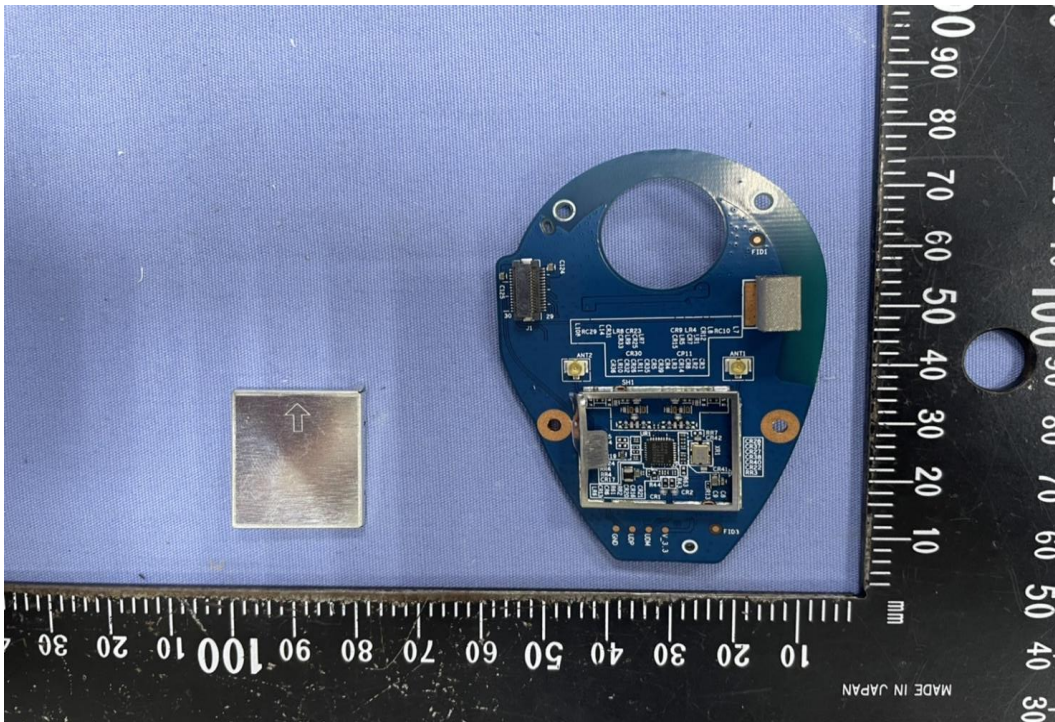

INTERNAL PHOTOGRAPHS OF EUT

Project No.: TM-2109000388P

Project No.:TM-2109000388P

Project No.: TM-2109000388P

RF IC-Module & Crystal

Antenna 1

Antenna 2