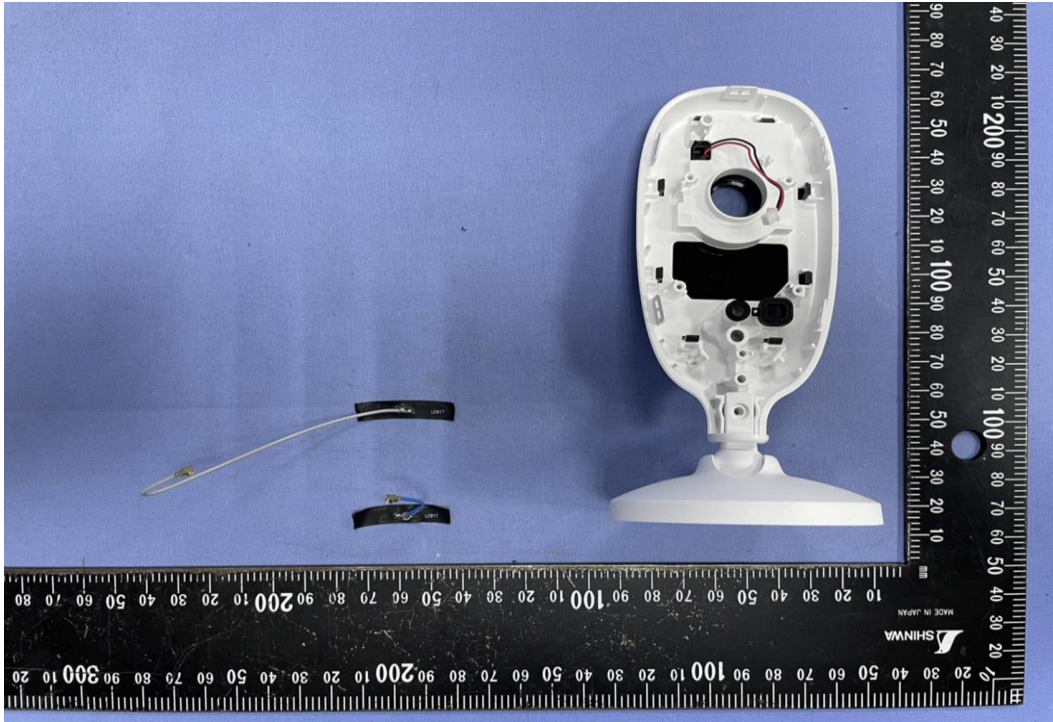

INTERNAL PHOTOGRAPHS OF EUT

Project No.: TM-2109000388P

Project No.:TM-2109000388P

Project No.: TM-2109000388P

RF IC-Module & Crystal

Antenna 1

Antenna 2