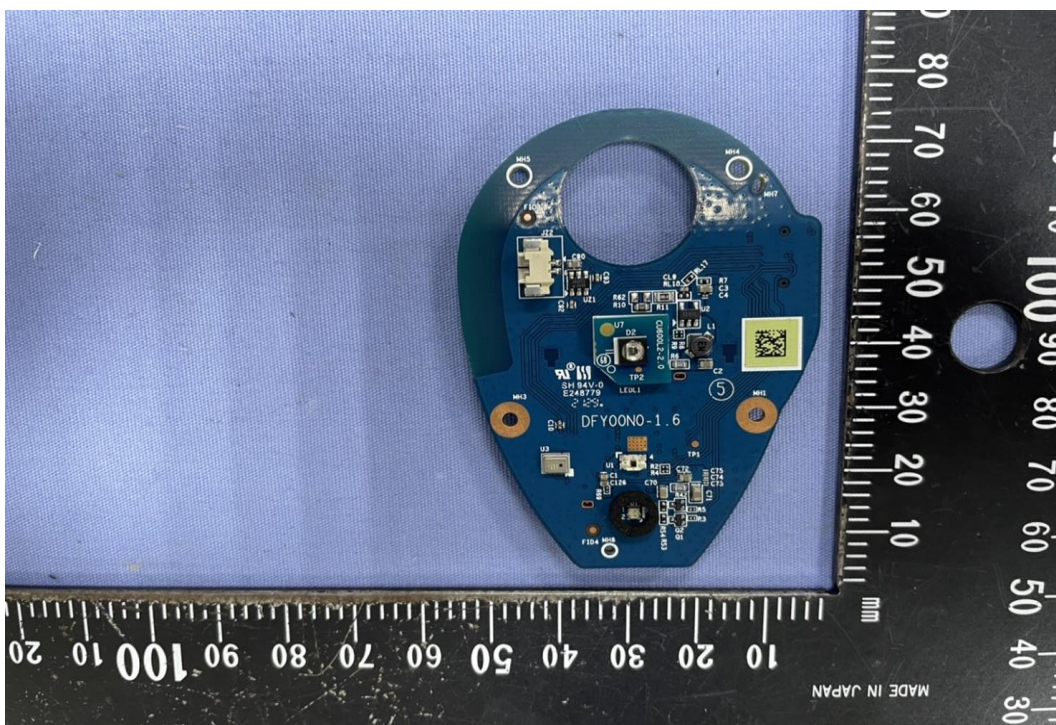

INTERNAL PHOTOGRAPHS OF EUT

Project No.: TM-2109000388P

Project No.:TM-2109000388P

Project No.: TM-2109000388P

RF IC-Module & Crystal

Antenna 1

Antenna 2