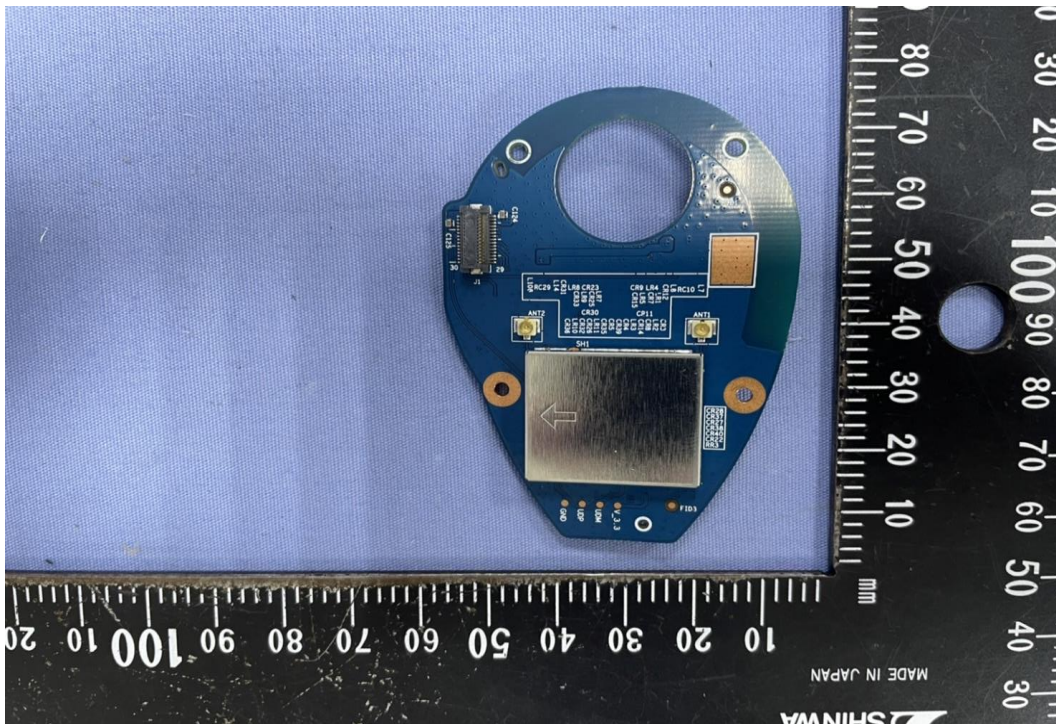

INTERNAL PHOTOGRAPHS OF EUT

Project No.: TM-2109000388P

Project No.:TM-2109000388P

Project No.: TM-2109000388P

RF IC-Module & Crystal

Antenna 1

Antenna 2