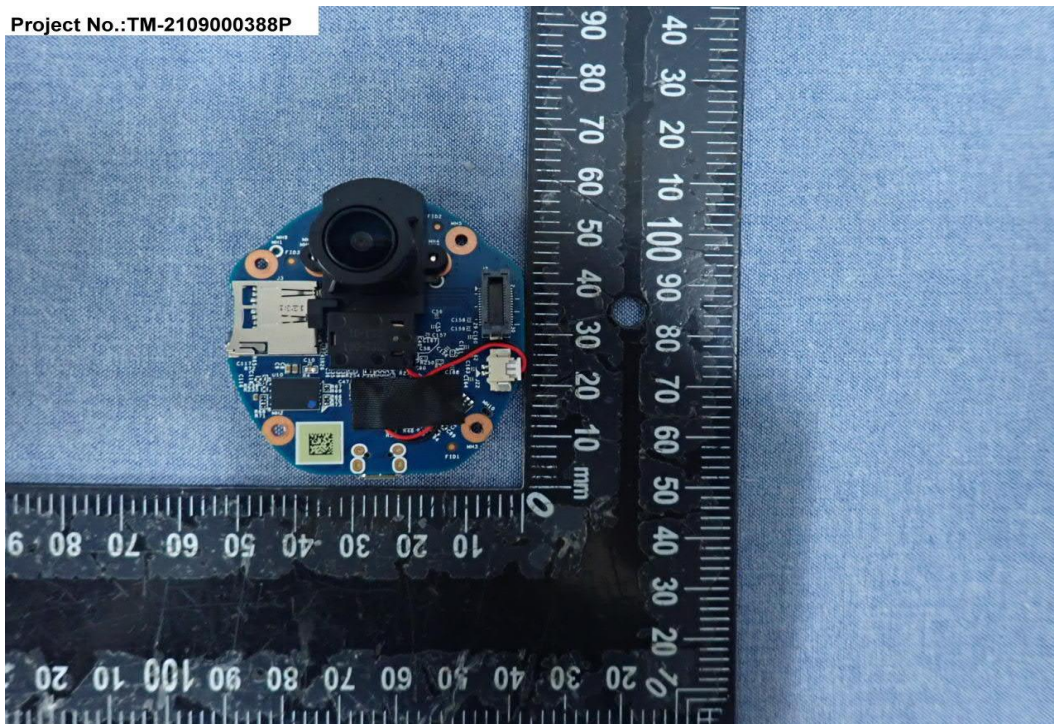

INTERNAL PHOTOGRAPHS OF EUT

Project No.: TM-2109000388P

Project No.:TM-2109000388P

Project No.: TM-2109000388P

RF IC-Module & Crystal

Antenna 1

Antenna 2