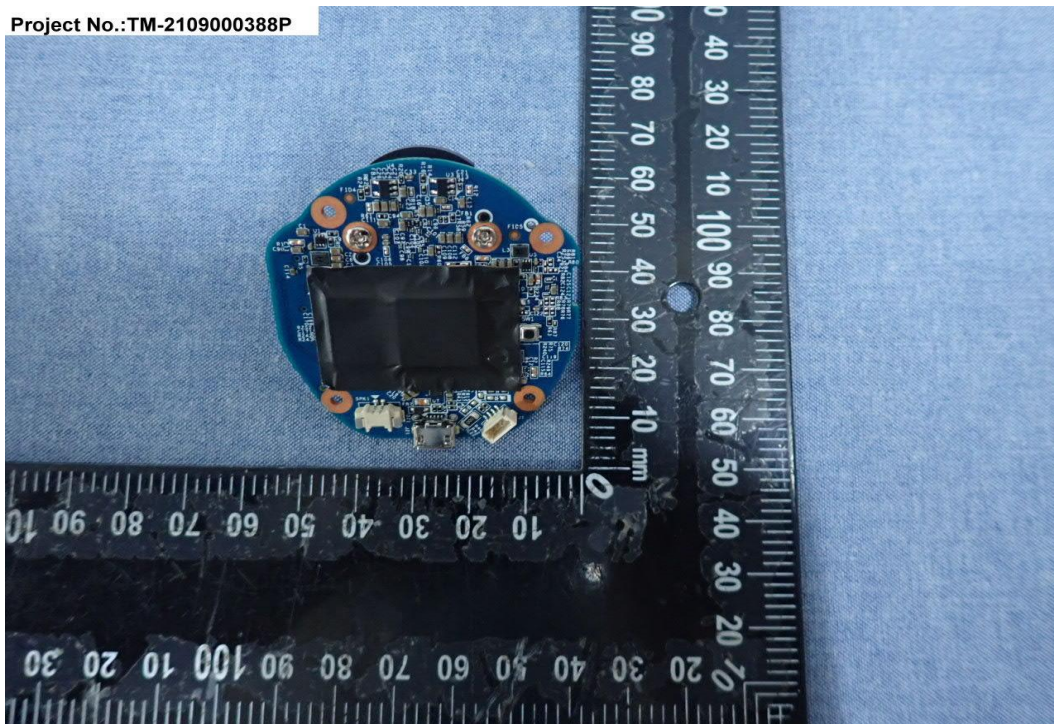

INTERNAL PHOTOGRAPHS OF EUT

Project No.: TM-2109000388P

Project No.:TM-2109000388P

Project No.: TM-2109000388P

RF IC-Module & Crystal

Antenna 1

Antenna 2