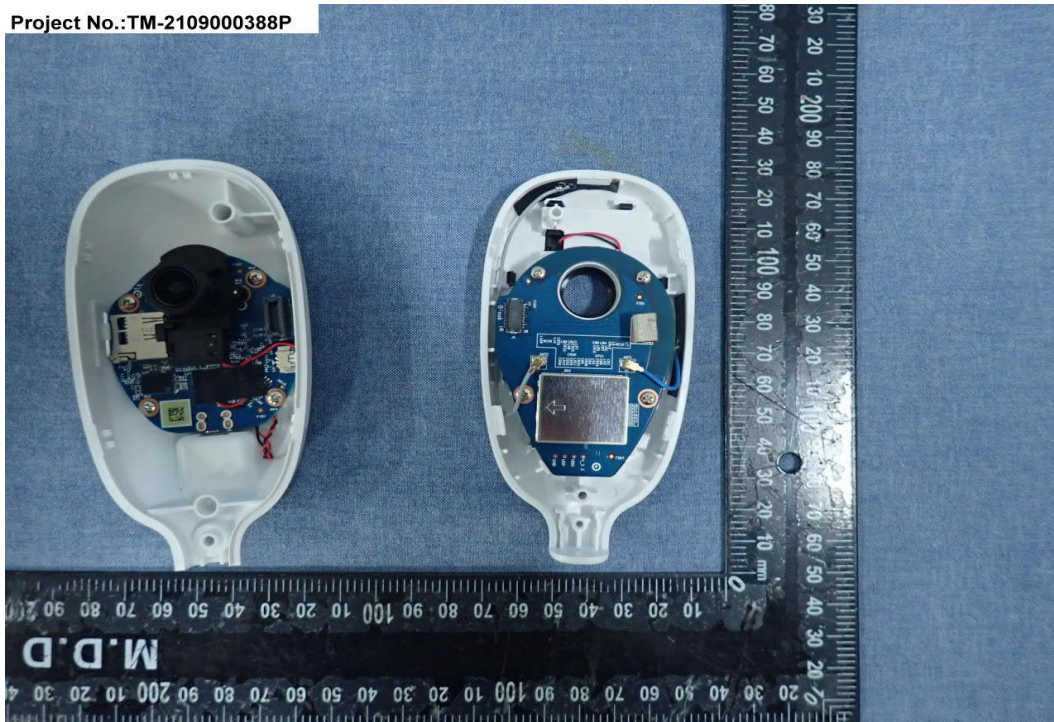

INTERNAL PHOTOGRAPHS OF EUT

Project No.: TM-2109000388P

Project No.:TM-2109000388P

Project No.: TM-2109000388P

RF IC-Module & Crystal

Antenna 1

Antenna 2