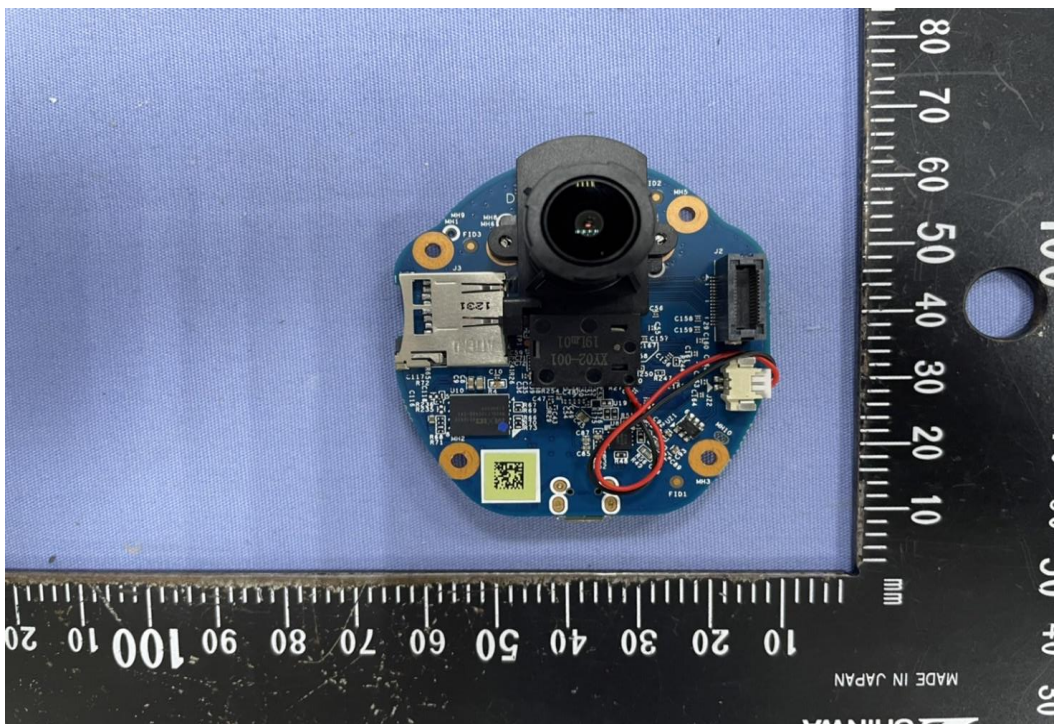

INTERNAL PHOTOGRAPHS OF EUT

Project No.: TM-2109000388P

Project No.:TM-2109000388P

Project No.: TM-2109000388P

RF IC-Module & Crystal

Antenna 1

Antenna 2