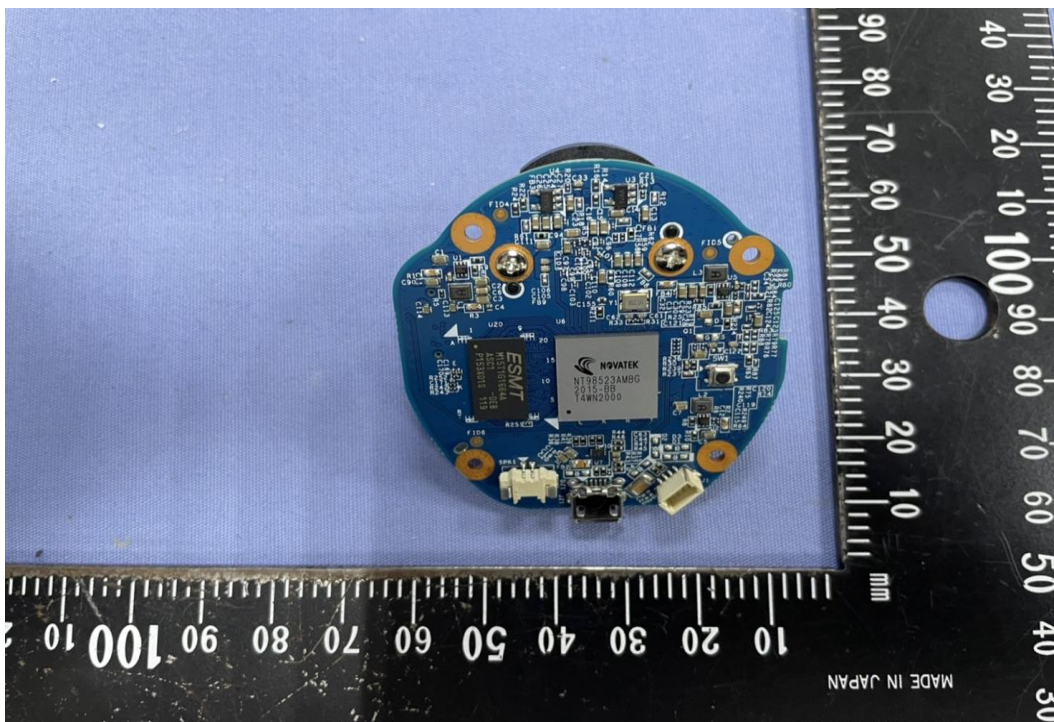

INTERNAL PHOTOGRAPHS OF EUT

Project No.: TM-2109000388P

Project No.:TM-2109000388P

Project No.: TM-2109000388P

RF IC-Module & Crystal

Antenna 1

Antenna 2