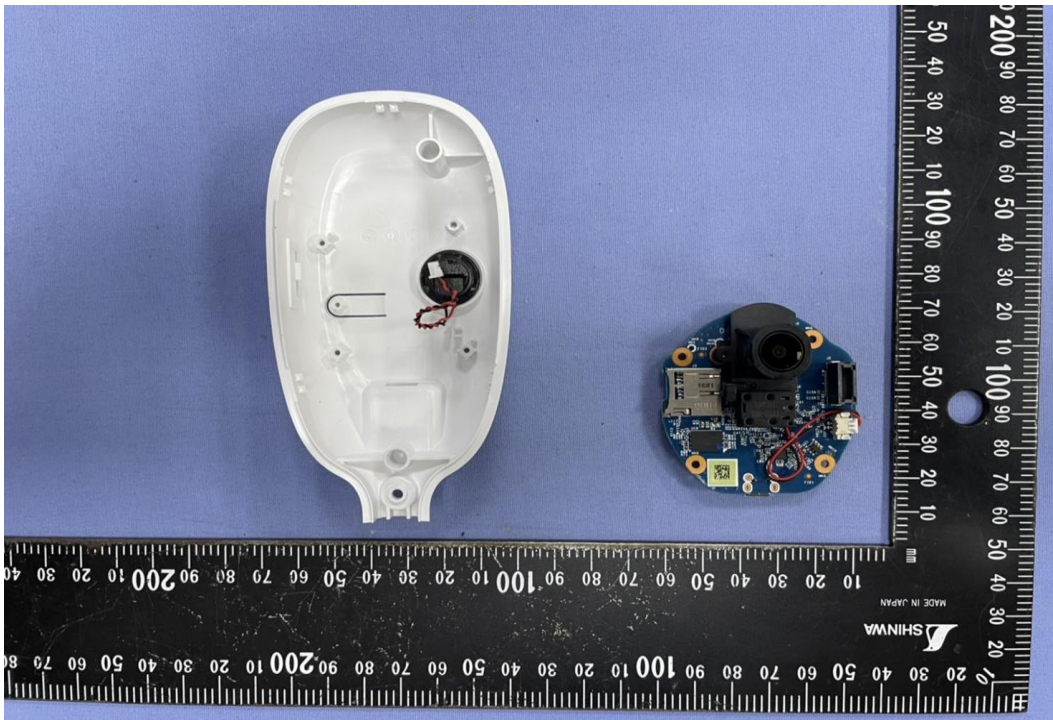

INTERNAL PHOTOGRAPHS OF EUT

Project No.: TM-2109000388P

Project No.:TM-2109000388P

Project No.: TM-2109000388P

RF IC-Module & Crystal

Antenna 1

Antenna 2