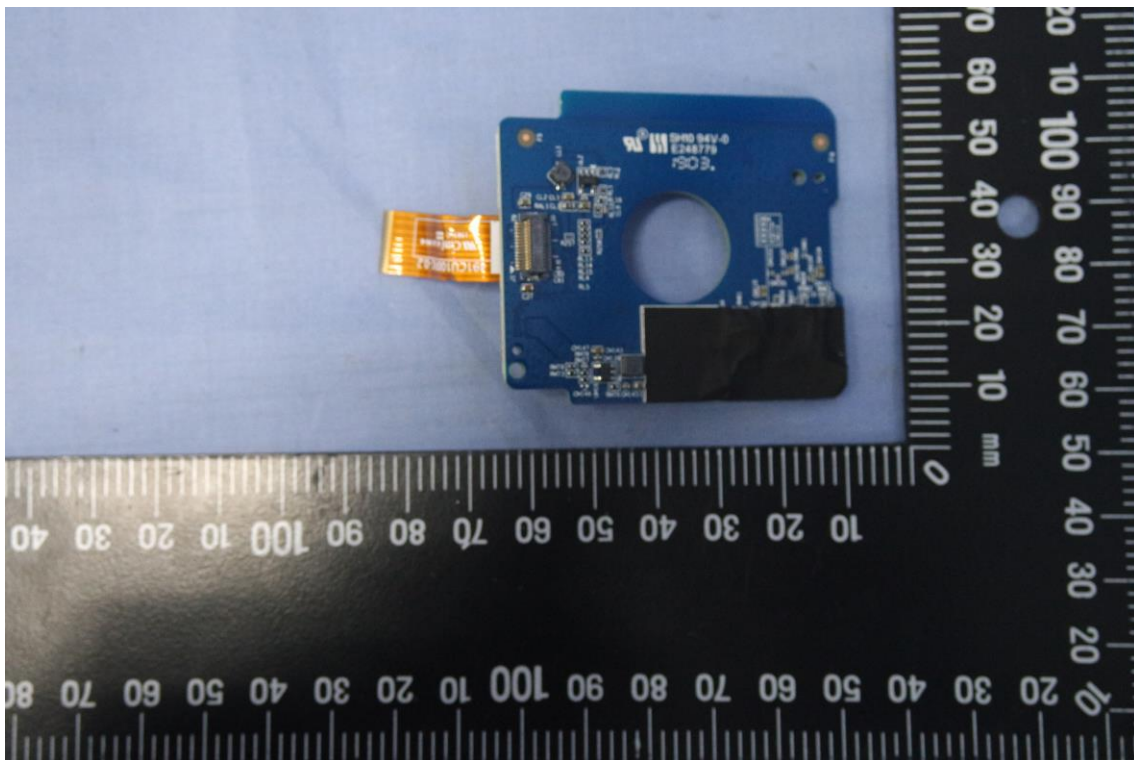

## INTERNAL PHOTOGRAPHS OF EUT

Antenna port

Report No.: T190503D08

## Antenna 1