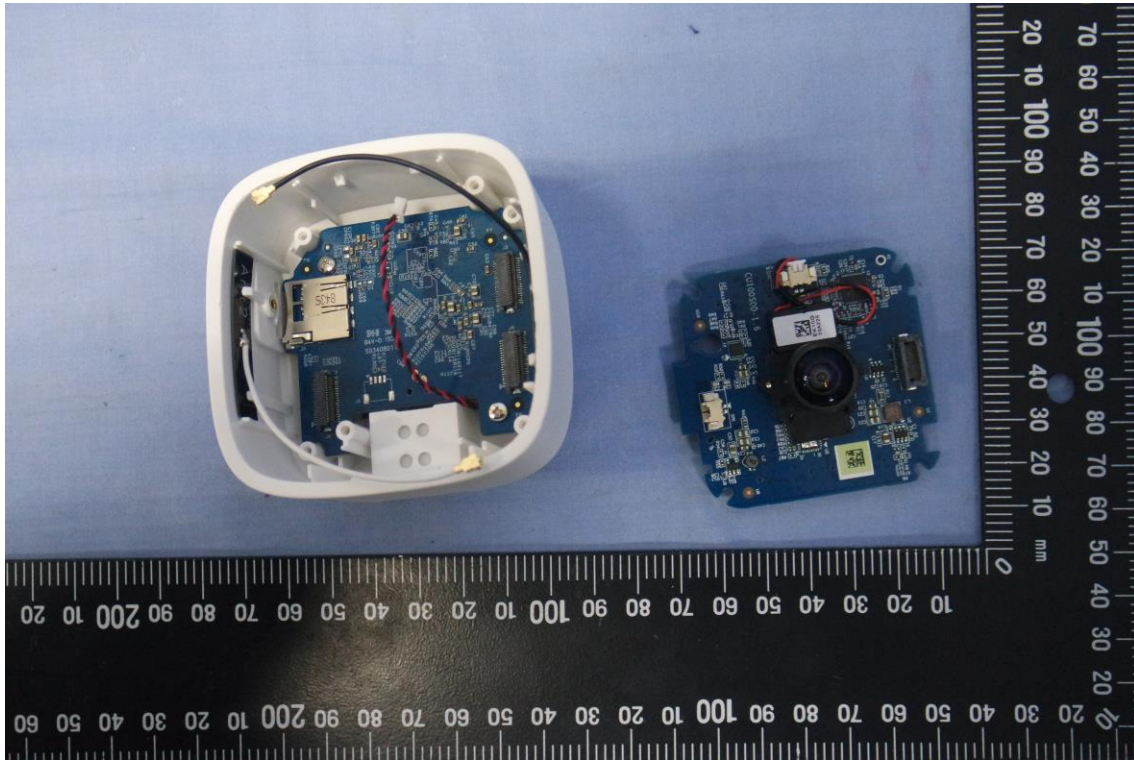

## INTERNAL PHOTOGRAPHS OF EUT

Antenna port

Report No.: T190503D08

## Antenna 1

## Antenna 2