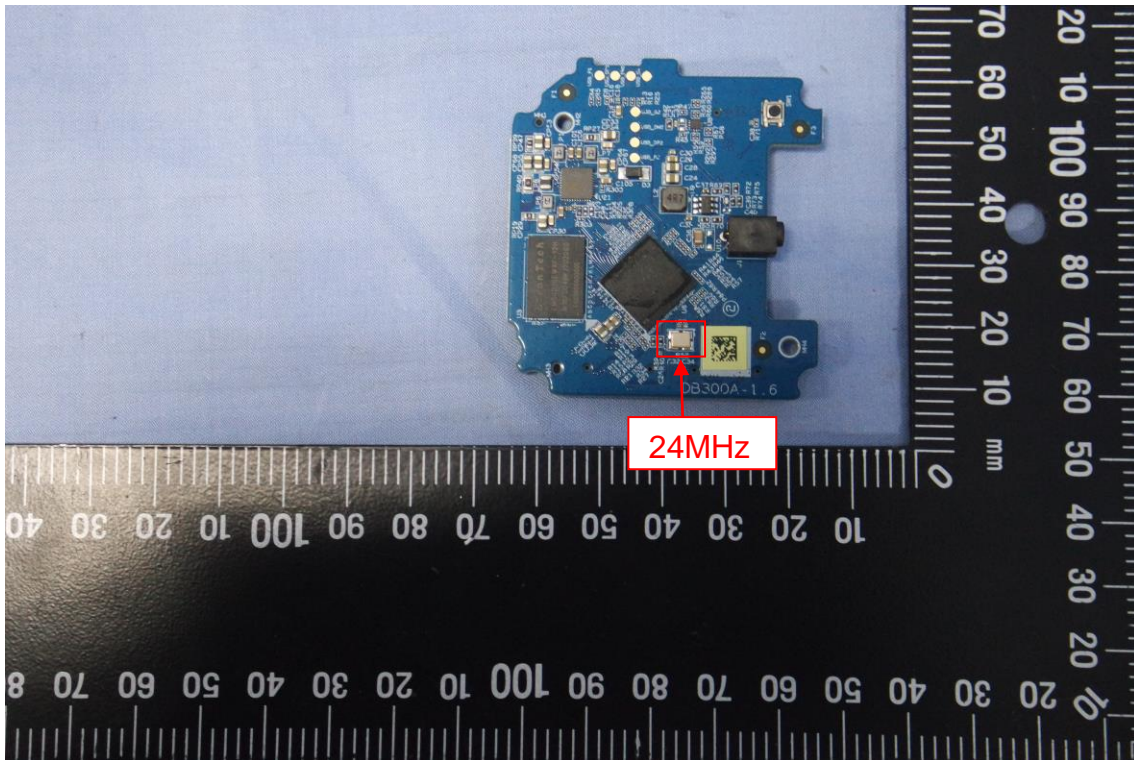

## INTERNAL PHOTOGRAPHS OF EUT

Antenna port

Report No.: T190503D08

## Antenna 1