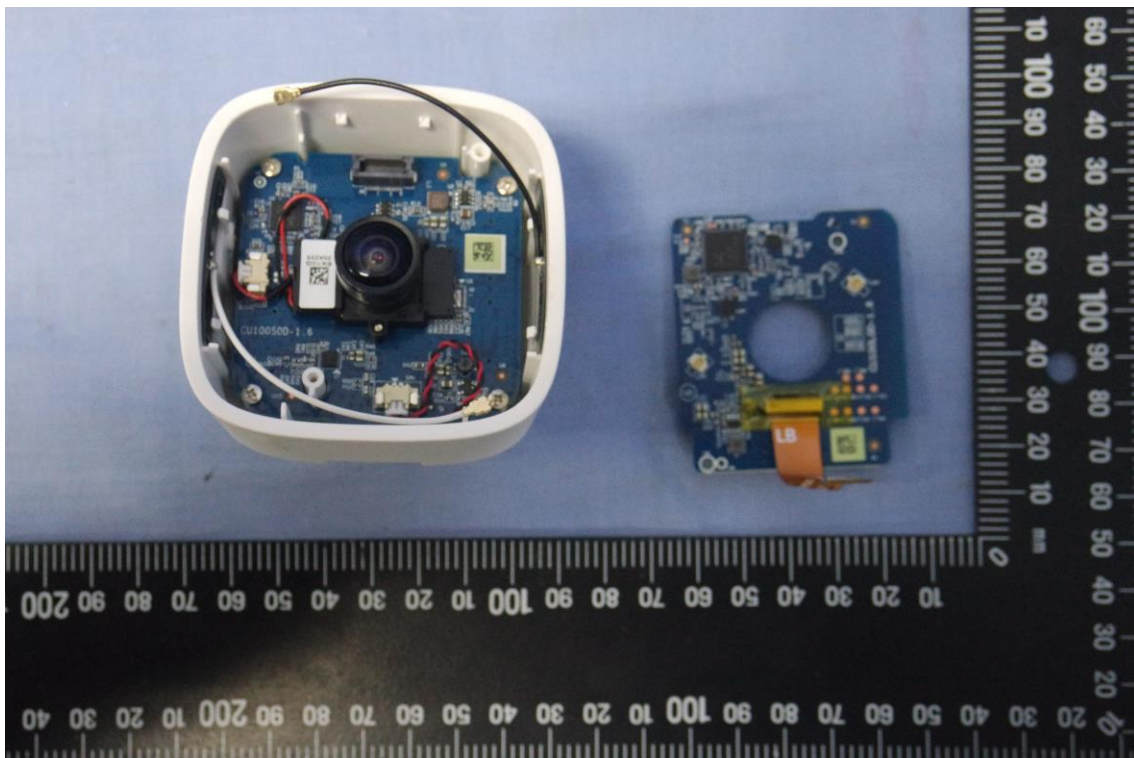

## INTERNAL PHOTOGRAPHS OF EUT

Antenna port

Report No.: T190503D08

## Antenna 1