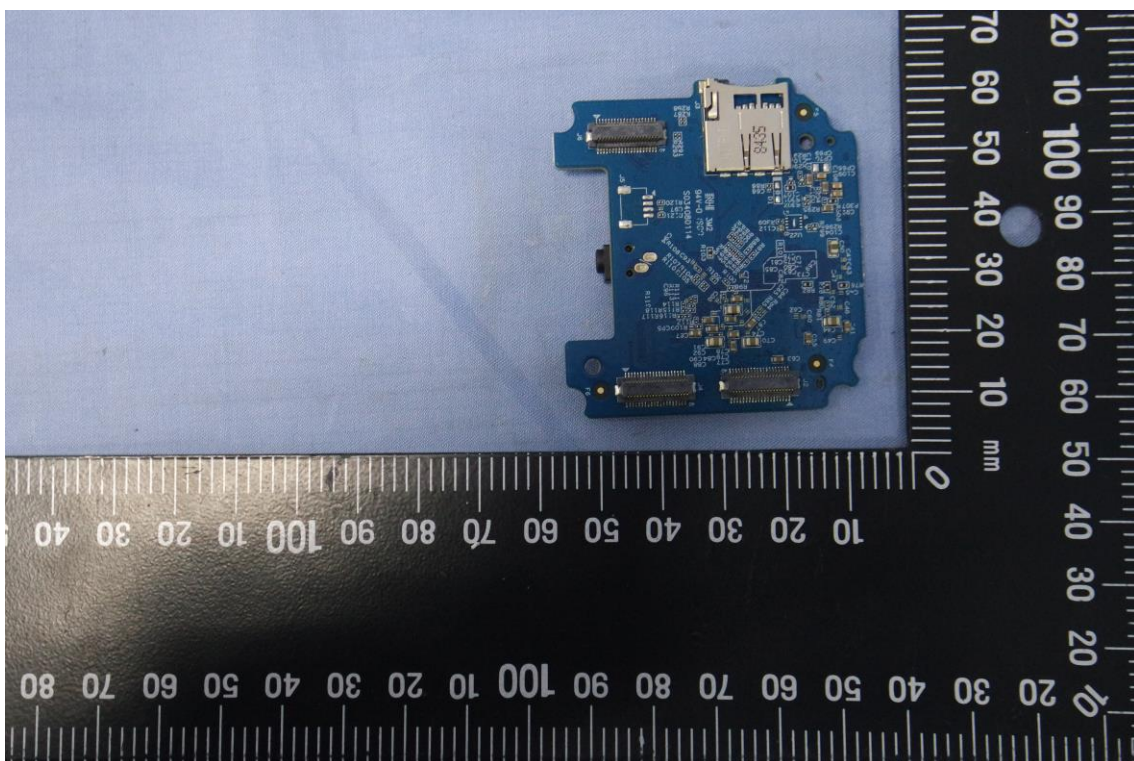

## INTERNAL PHOTOGRAPHS OF EUT

Antenna port

Report No.: T190503D08

## Module & Crystal

## Antenna 1

## Antenna 2