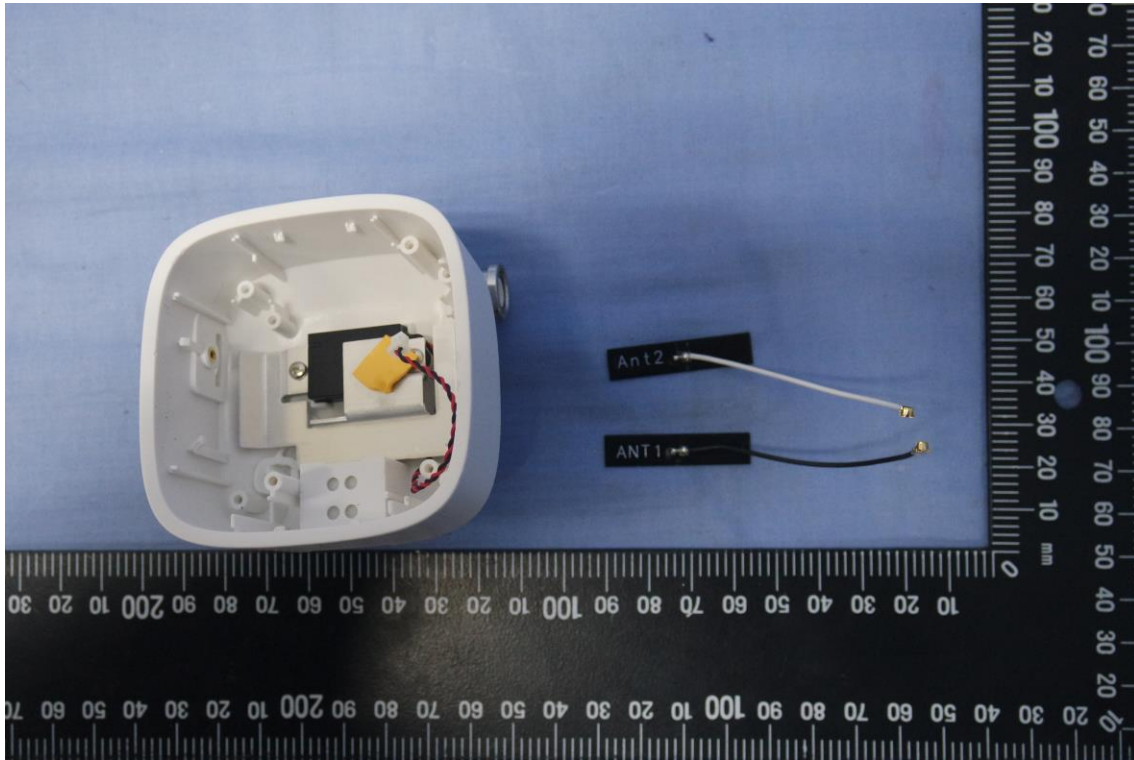

## INTERNAL PHOTOGRAPHS OF EUT

Antenna port

Report No.: T190503D08

## Antenna 1