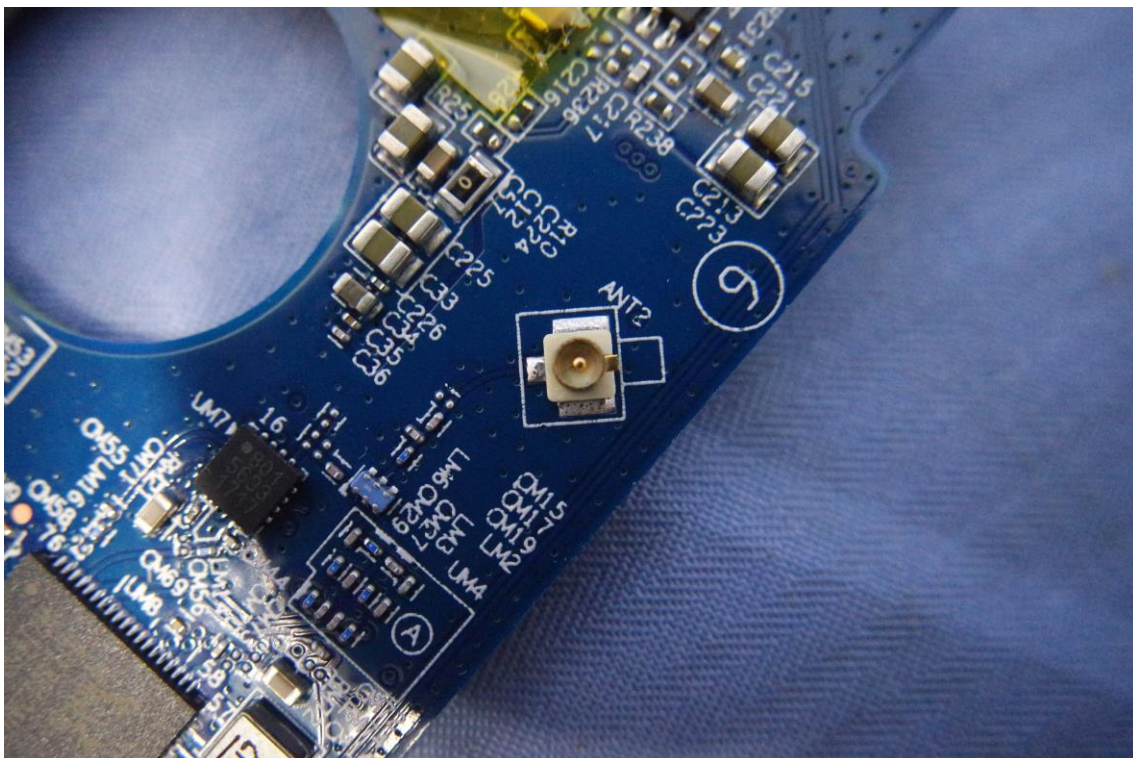

## INTERNAL PHOTOGRAPHS OF EUT

Antenna port

Report No.: T190503D08

## Antenna 1