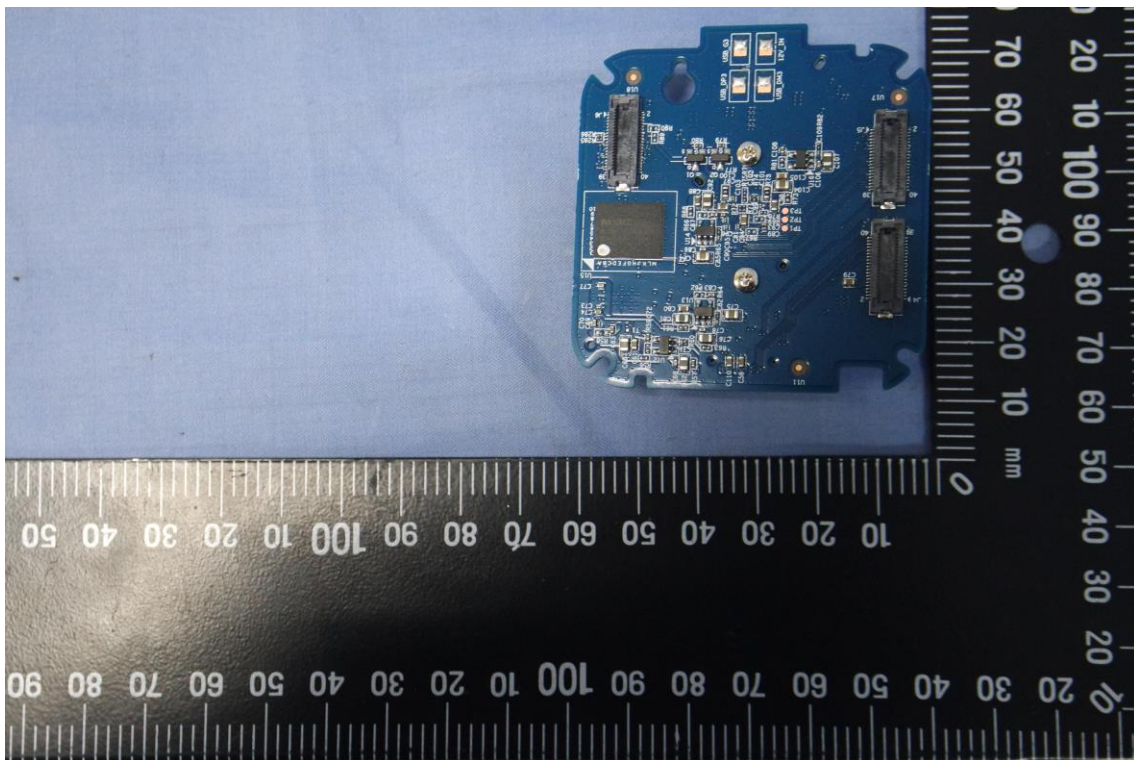

## INTERNAL PHOTOGRAPHS OF EUT

Antenna port

Report No.: T190503D08

## Module & Crystal

## Antenna 1

## Antenna 2