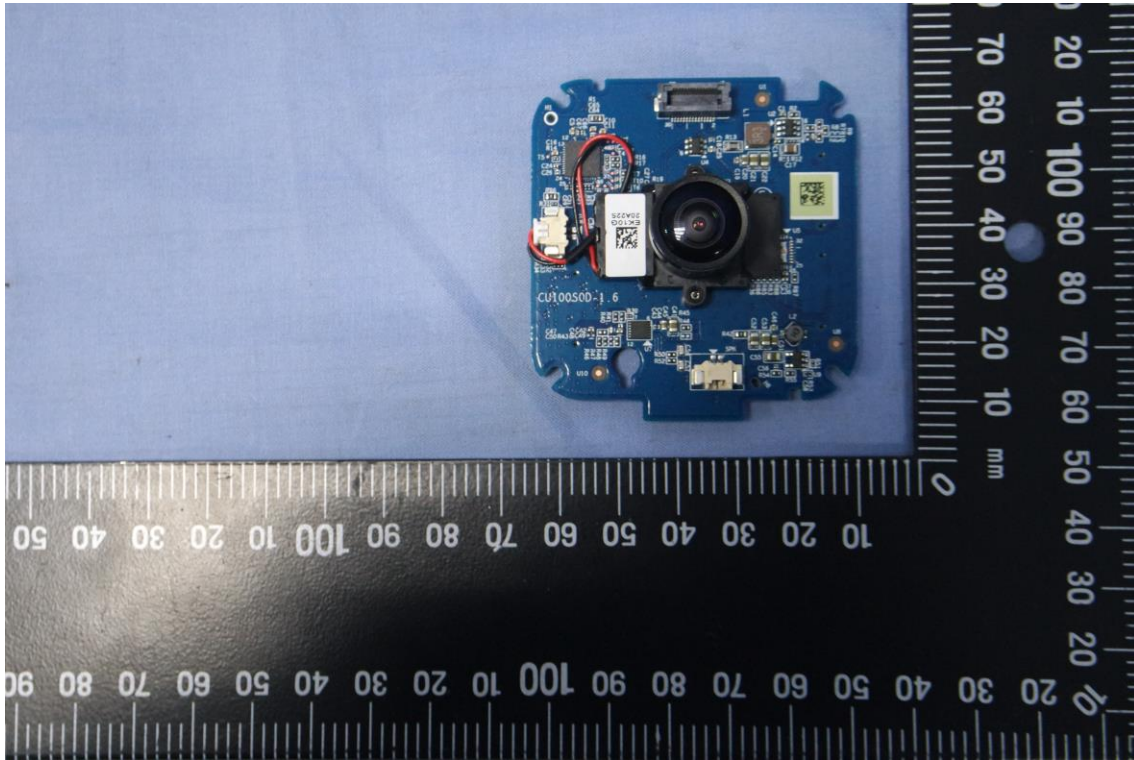

## INTERNAL PHOTOGRAPHS OF EUT

Antenna port

Report No.: T190503D08

## Antenna 1