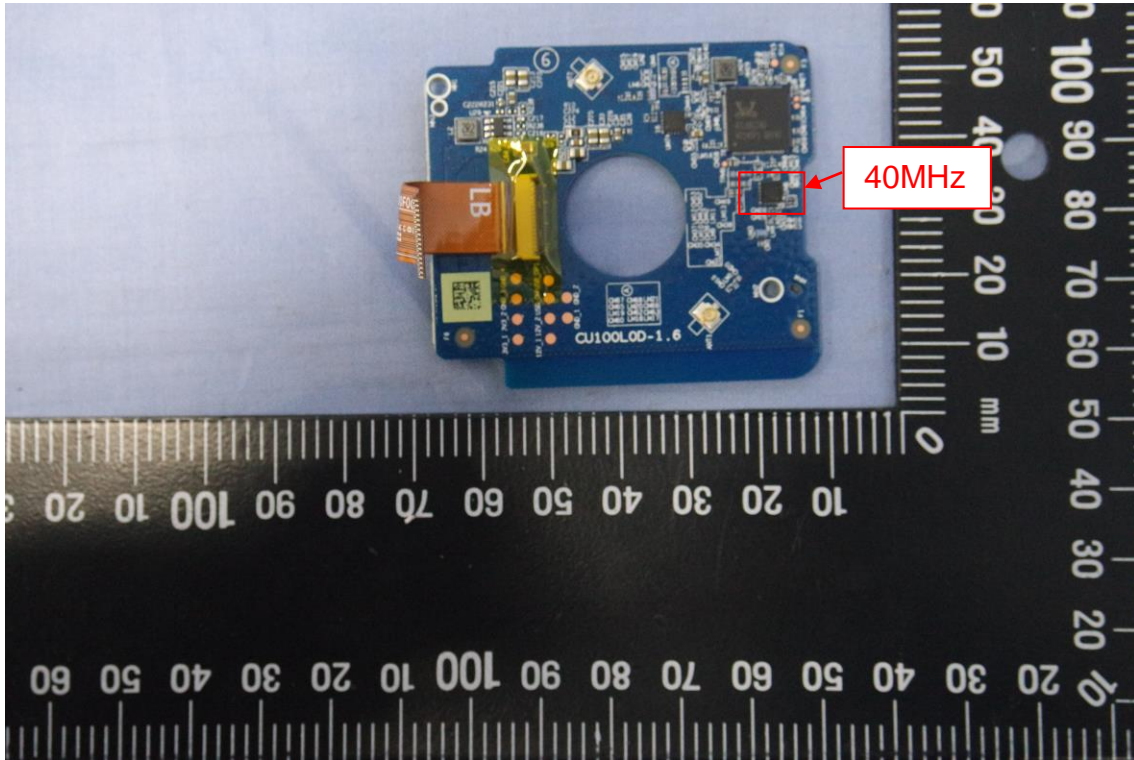

## INTERNAL PHOTOGRAPHS OF EUT

Antenna port

Report No.: T190503D08

## Antenna 1