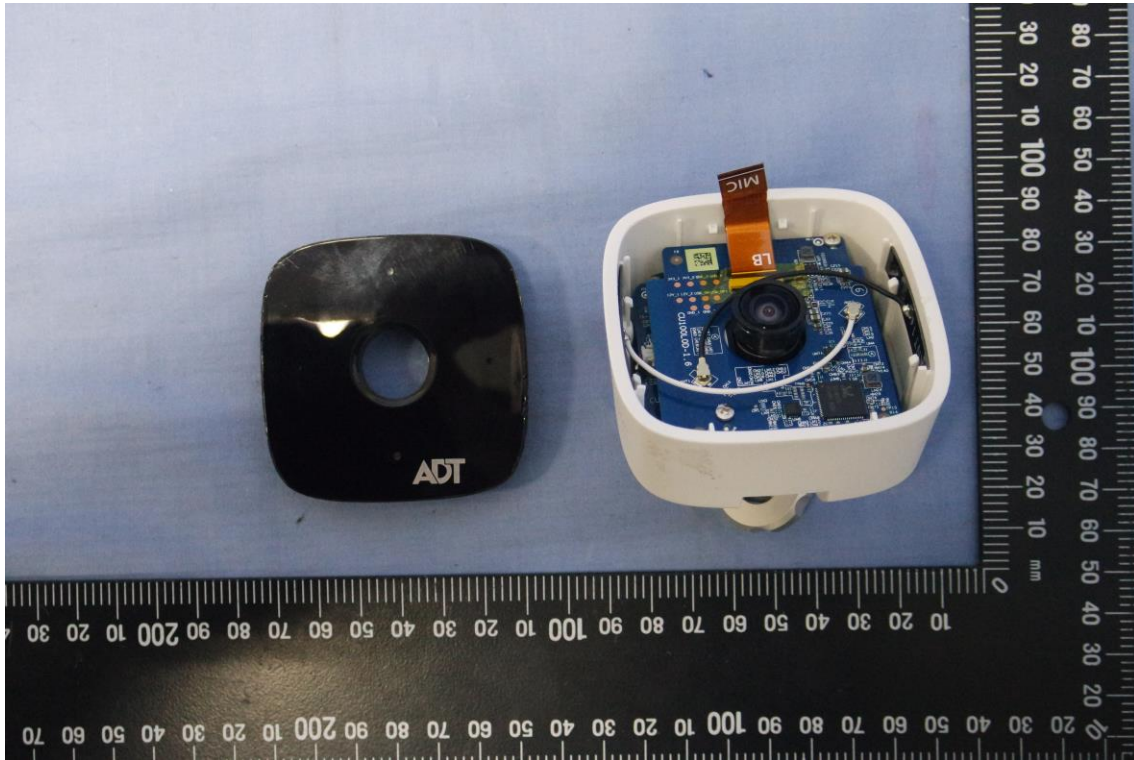

## INTERNAL PHOTOGRAPHS OF EUT

Antenna port

Report No.: T190503D08

## Antenna 1