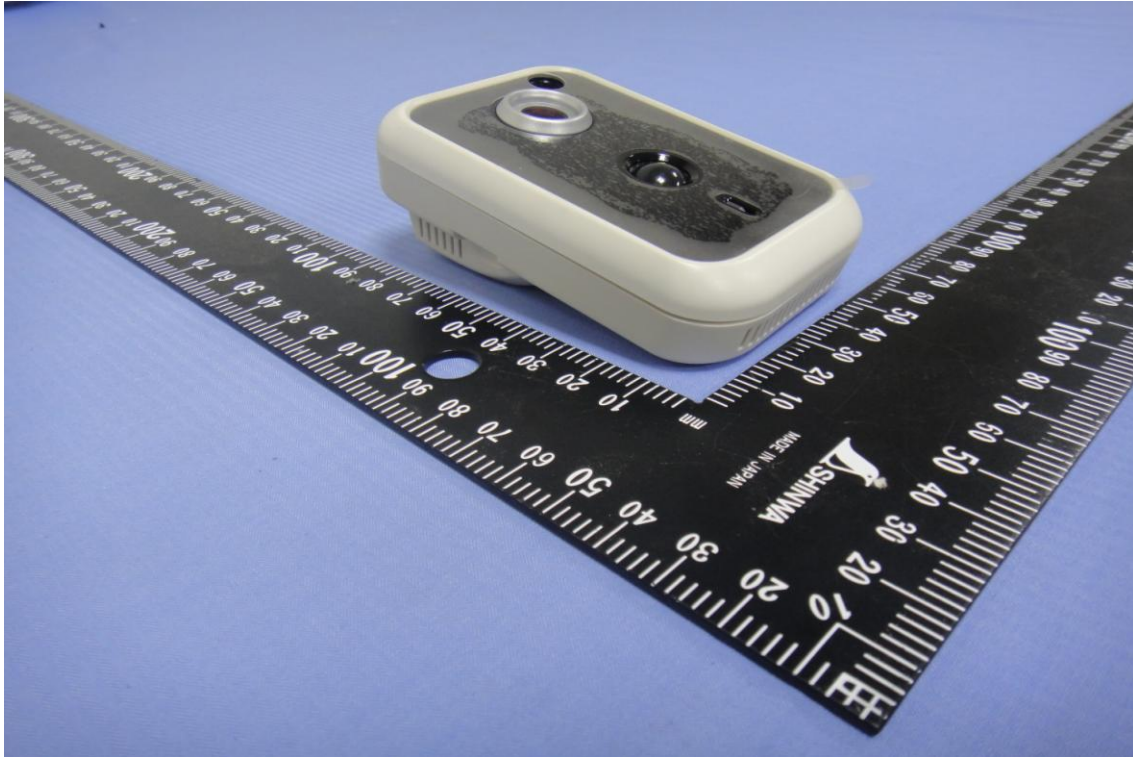

APPENDIX 1 - PHOTOGRAPHS OF EUT

EXTERNAL PHOTOGRAPHS OF EUT

Adapter

For Sunny / SYS1381-1212-W2

T140904D04

T140904D04

T140904D04

T140904D04