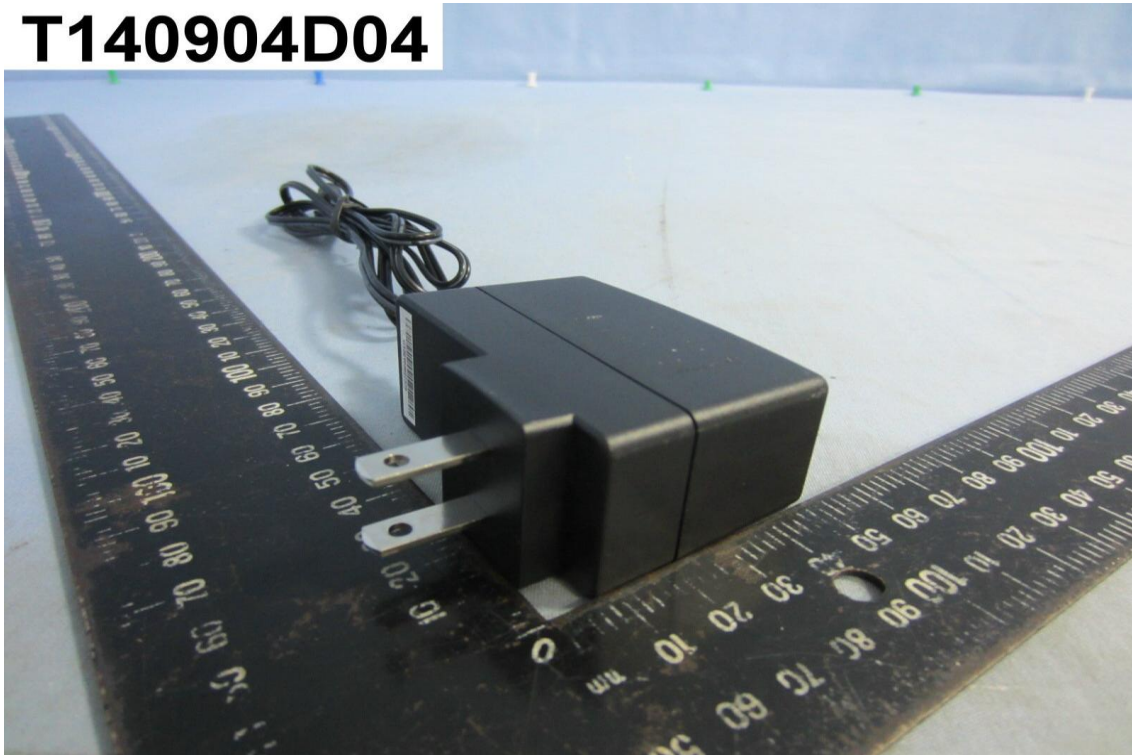

APPENDIX 1 - PHOTOGRAPHS OF EUT

EXTERNAL PHOTOGRAPHS OF EUT

Adapter

For Sunny / SYS1381-1212-W2

T140904D04

T140904D04

T140904D04

T140904D04