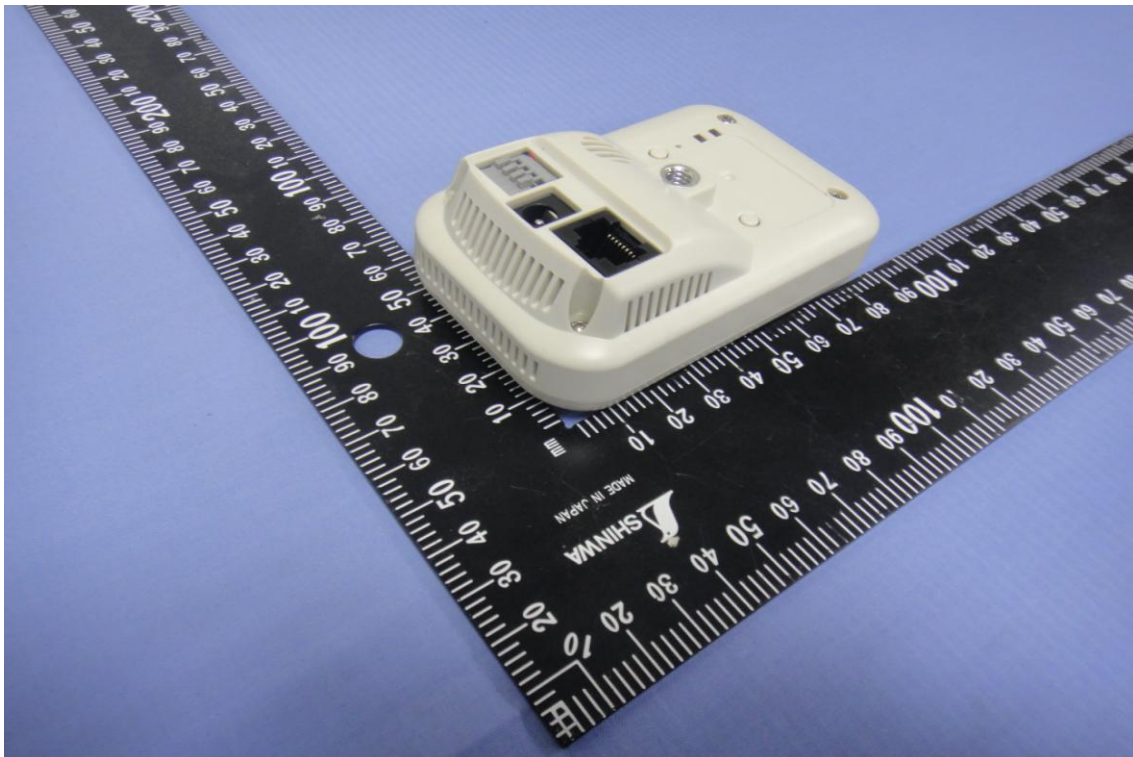

APPENDIX 1 - PHOTOGRAPHS OF EUT

EXTERNAL PHOTOGRAPHS OF EUT

Adapter

For Sunny / SYS1381-1212-W2

T140904D04

T140904D04

T140904D04

T140904D04