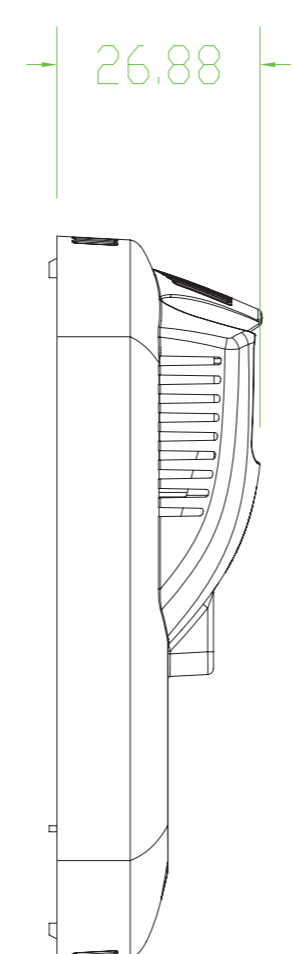

DirecTV RC8221v2

Intamac RC8221v2

Elisa RC8221v2

Sercomm RC8221v2

Amdocs RC8221v2

REV.	ZONE	DATE	EXPLAIN

A

B

C

D

文字印刷色 PANTONE Cool Gray 11 C

GRADE	(A)	B	C	D
DIM.				
0-8	.05	0.1	0.2	0.4
8-25	.08	.15	0.3	0.6
25-80	.12	.25	0.5	1.0
80-250	.25	0.4	0.8	1.5
250-800	.50	0.8	1.5	3.0

MODEL	RC8221v2	NAME	後蓋印刷/中性	SCALE
DSN		PART. NO	940YWTC101	SHEET 1 OF 1
CHK		MATERIAL		REV.2
APV			Q'TY 1/PC	REV. DATE
FILE		SERCOM	DIM IN MM	2014.10.09