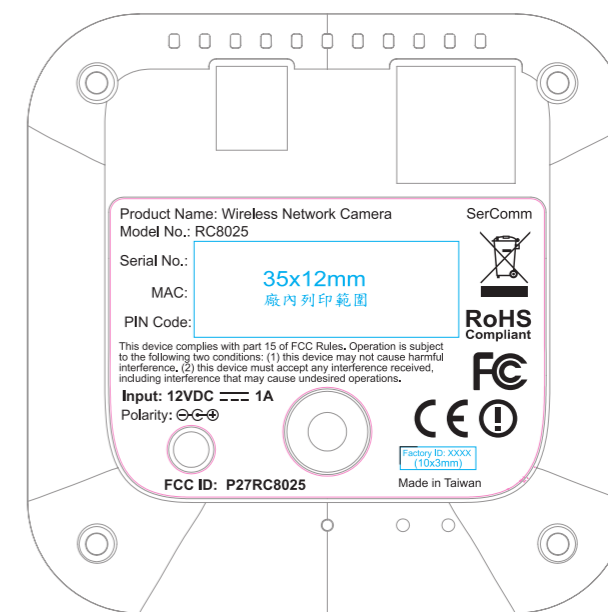

1

2

3

4

5

Scale/1:1
Unit/mm
DO NOT SCALE DRAWING

1	訂正		

刀模線

單位用量1:1

生產地變更時,請更換地名

印刷: ■ Black

消銀龍組裝示意圖

廠內列印範圍

Notes:

- 1.材質: #50白色Mylar, 上打字用霧膜PET
- 2.背壓花膠 / 葛拉馨底紙,成捲
- 3.印刷顏色: 黑
- 4.外型公差: +0, -0.2mm
- 5.其餘公差: +/- 0.2mm
- 6.背膠公差 +/-0.5mm
7. Scale:100%
- 8.本料件使用之材料須符合RoHS

出紙方向, 撕紙邊

加虛線刀

DONOTSCALEDRAWING

MODEL	RC8025	NAME	消銀龍,Neutral	SCALE	/		
DSN		PART. No	932ACM1001	SHEET	OF		
CHK		MATERIAL		Q' TY	PC		
APV							
FILE						REV. DATE	2012.06.18

USED