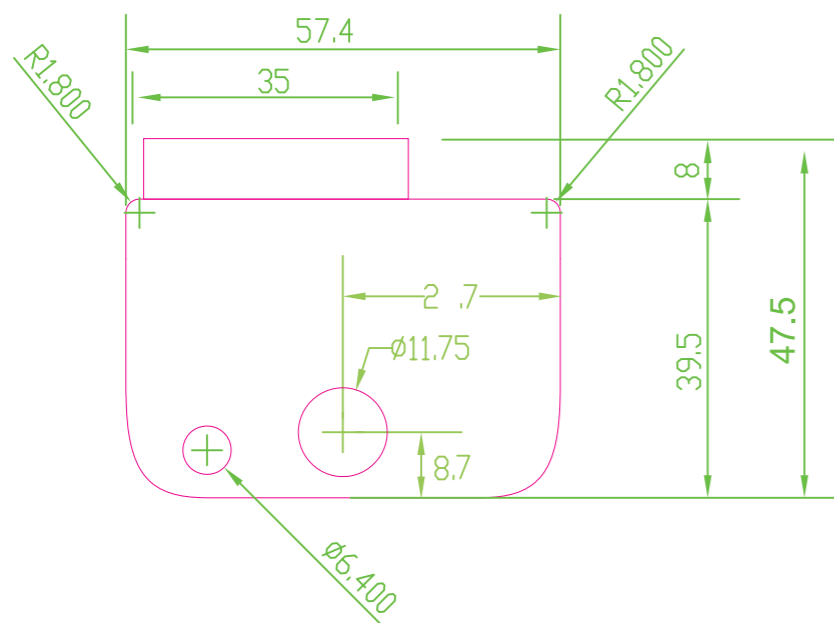

Input: 12VDC  1A

Polarity: 

RoHS
Compliant

FC

CE 

FCC ID: P27RC8025

Made in Taiwan

1

2

3

4

5

Scale/1:1
Unit/mm
DO NOT SCALE DRAWING

| | | | |
|---|----|--|--|
| 1 | 訂正 | | |
| | | | |

刀模線

單位用量1:1