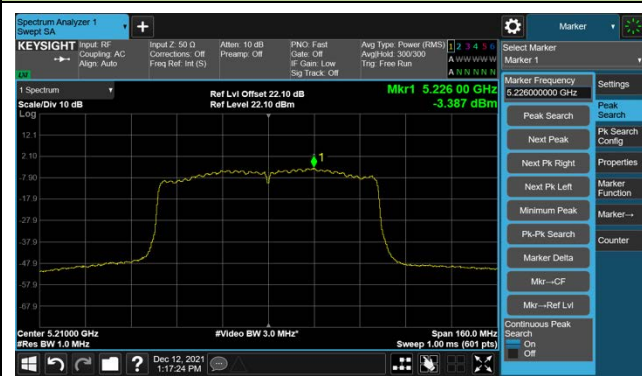

802.11ac-VHT80 Power Spectral Density - Ant 1

Channel 42 (5210MHz)