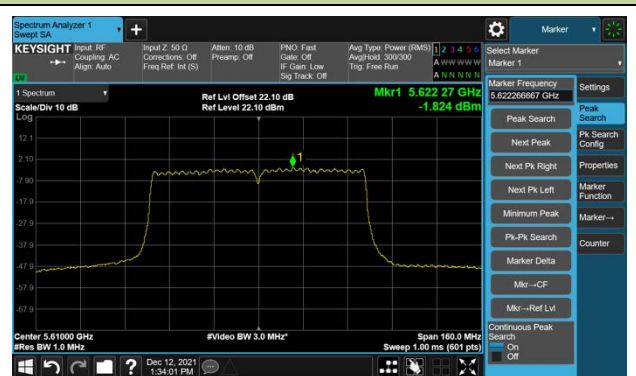

Channel 142 (5710MHz)

### 802.11ac-VHT80 Power Spectral Density - Ant 1

Channel 42 (5210MHz)

Channel 58 (5290MHz)

Channel 106 (5530MHz)

Channel 122 (5610MHz)

Channel 138 (5690MHz)

Channel 155 (5775MHz)

Channel 64 (5580MHz)