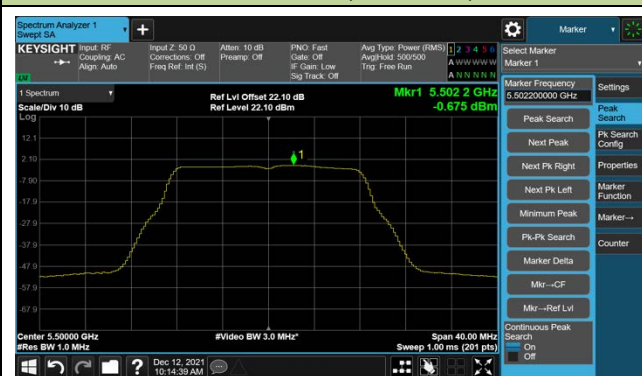

### 802.11ac-VHT80 Power Spectral Density - Ant 1

Channel 42 (5210MHz)

Channel 58 (5290MHz)

Channel 106 (5530MHz)

Channel 122 (5610MHz)

Channel 138 (5690MHz)

Channel 155 (5775MHz)

## 802.11a Power Spectral Density - Ant 2

Channel 36 (5180MHz)

Channel 44 (5220MHz)

Channel 48 (5240MHz)

Channel 52 (5260MHz)

Channel 60 (5300MHz)

Channel 64 (5320MHz)

Channel 100 (5500MHz)

Channel 64 (5580MHz)