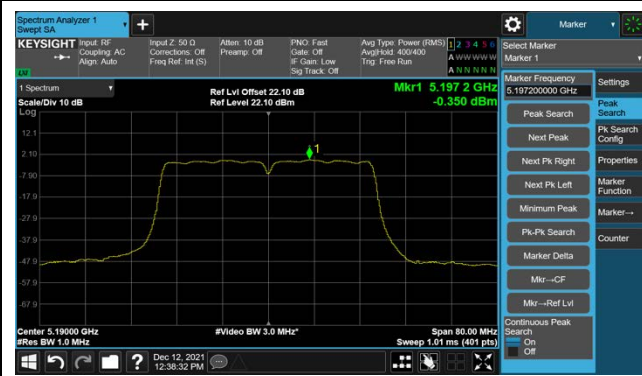

802.11ac-VHT40 Power Spectral Density - Ant 2

Channel 38 (5190MHz)