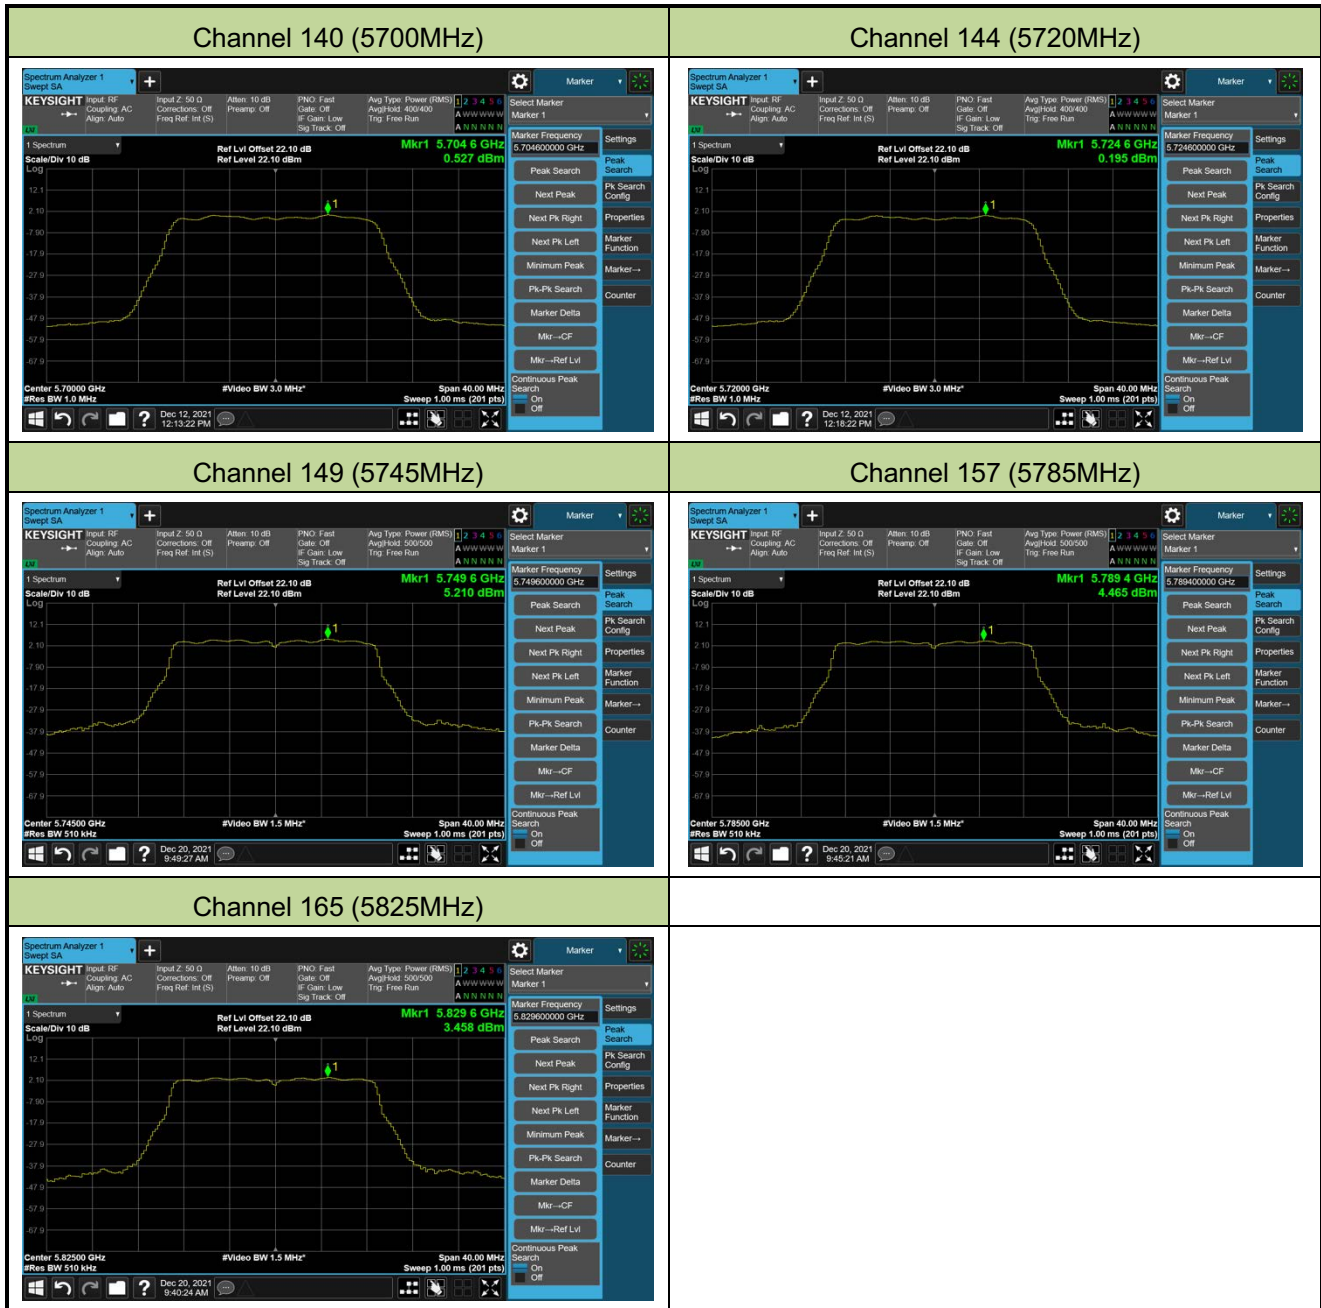

Channel 64 (5580MHz)

## 802.11ac-VHT20 Power Spectral Density - Ant 2

Channel 36 (5180MHz)

Channel 44 (5220MHz)

Channel 48 (5240MHz)

Channel 52 (5260MHz)

Channel 60 (5300MHz)

Channel 64 (5320MHz)

Channel 100 (5500MHz)

Channel 116 (5580MHz)