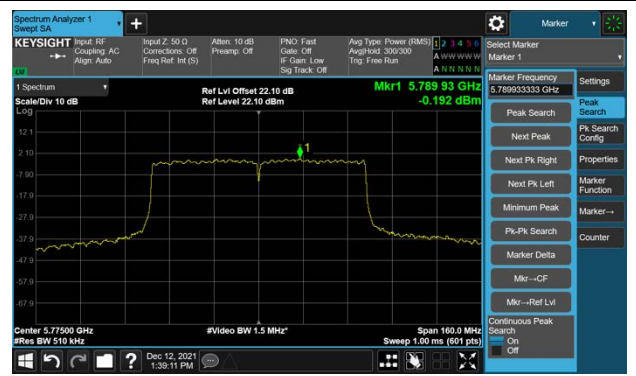

Channel 142 (5710MHz)

## 802.11ac-VHT80 Power Spectral Density - Ant 2

Channel 42 (5210MHz)

Channel 58 (5290MHz)

Channel 106 (5530MHz)

Channel 122 (5610MHz)

Channel 138 (5690MHz)

Channel 155 (5775MHz)

## 802.11a Power Spectral Density - Ant 3

Channel 36 (5180MHz)

Channel 44 (5220MHz)

Channel 48 (5240MHz)

Channel 52 (5260MHz)

Channel 60 (5300MHz)

Channel 64 (5320MHz)

Channel 100 (5500MHz)

Channel 64 (5580MHz)