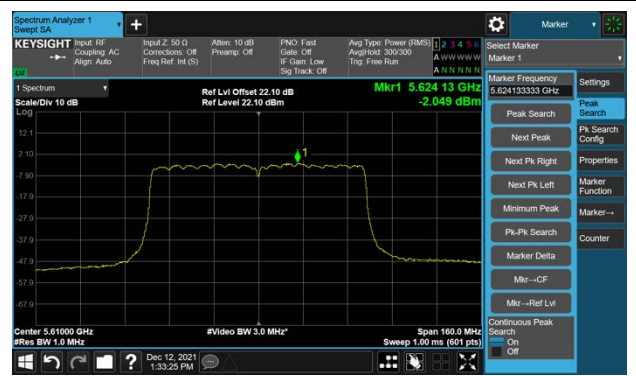

Channel 142 (5710MHz)

## 802.11ac-VHT80 Power Spectral Density - Ant 2

Channel 42 (5210MHz)

Channel 58 (5290MHz)

Channel 106 (5530MHz)

Channel 122 (5610MHz)

Channel 138 (5690MHz)

Channel 155 (5775MHz)

## 802.11a Power Spectral Density - Ant 3

Channel 36 (5180MHz)

Channel 44 (5220MHz)

Channel 48 (5240MHz)

Channel 52 (5260MHz)

Channel 60 (5300MHz)

Channel 64 (5320MHz)

Channel 100 (5500MHz)

Channel 64 (5580MHz)