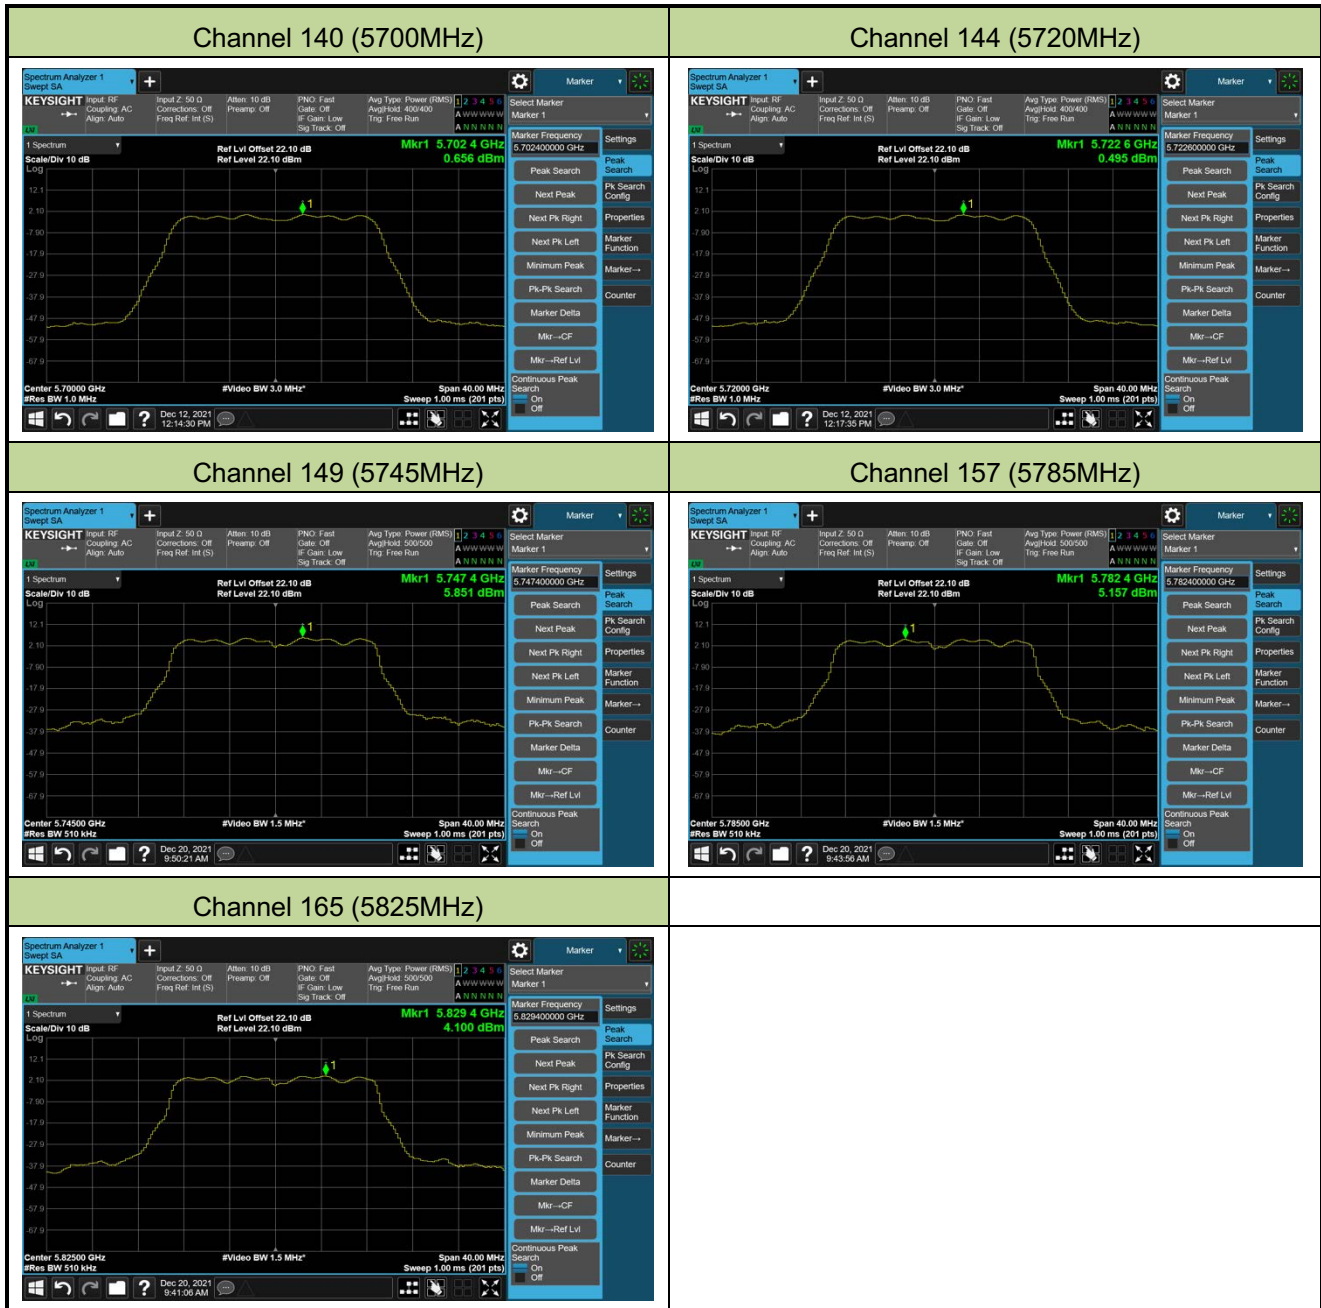

Channel 64 (5580MHz)

Channel 140 (5700MHz)

Channel 144 (5720MHz)

Channel 149 (5745MHz)

Channel 157 (5785MHz)

Channel 165 (5825MHz)

## 802.11ac-VHT20 Power Spectral Density - Ant 1

Channel 36 (5180MHz)

Channel 44 (5220MHz)

Channel 48 (5240MHz)

Channel 52 (5260MHz)

Channel 60 (5300MHz)

Channel 64 (5320MHz)

Channel 100 (5500MHz)

Channel 116 (5580MHz)