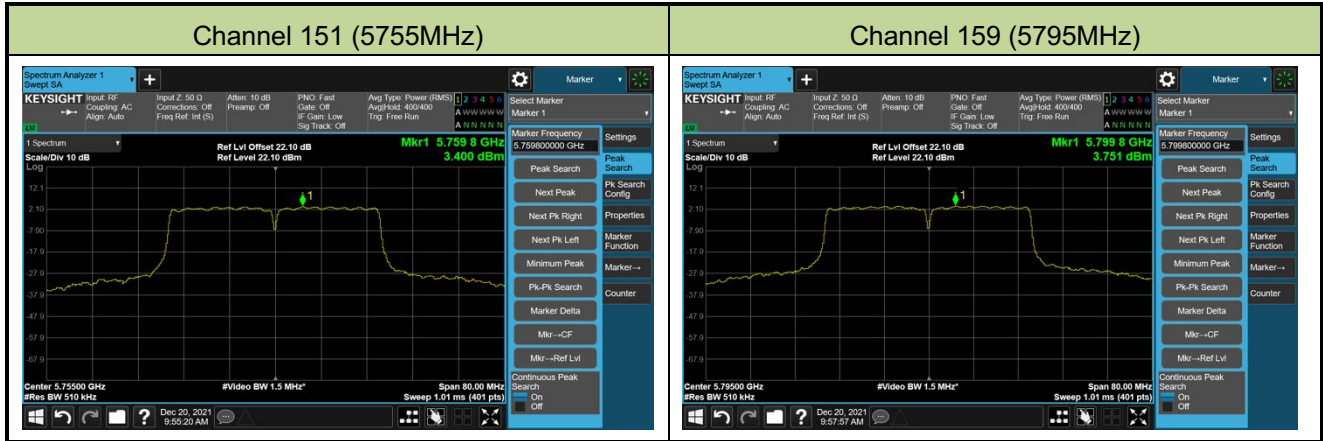

Channel 116 (5580MHz)

## 802.11ac-VHT40 Power Spectral Density - Ant 2

Channel 38 (5190MHz)

Channel 46 (5230MHz)

Channel 54 (5270MHz)

Channel 62 (5310MHz)

Channel 102 (5510MHz)

Channel 110 (5550MHz)

Channel 134 (5670MHz)

Channel 142 (5710MHz)