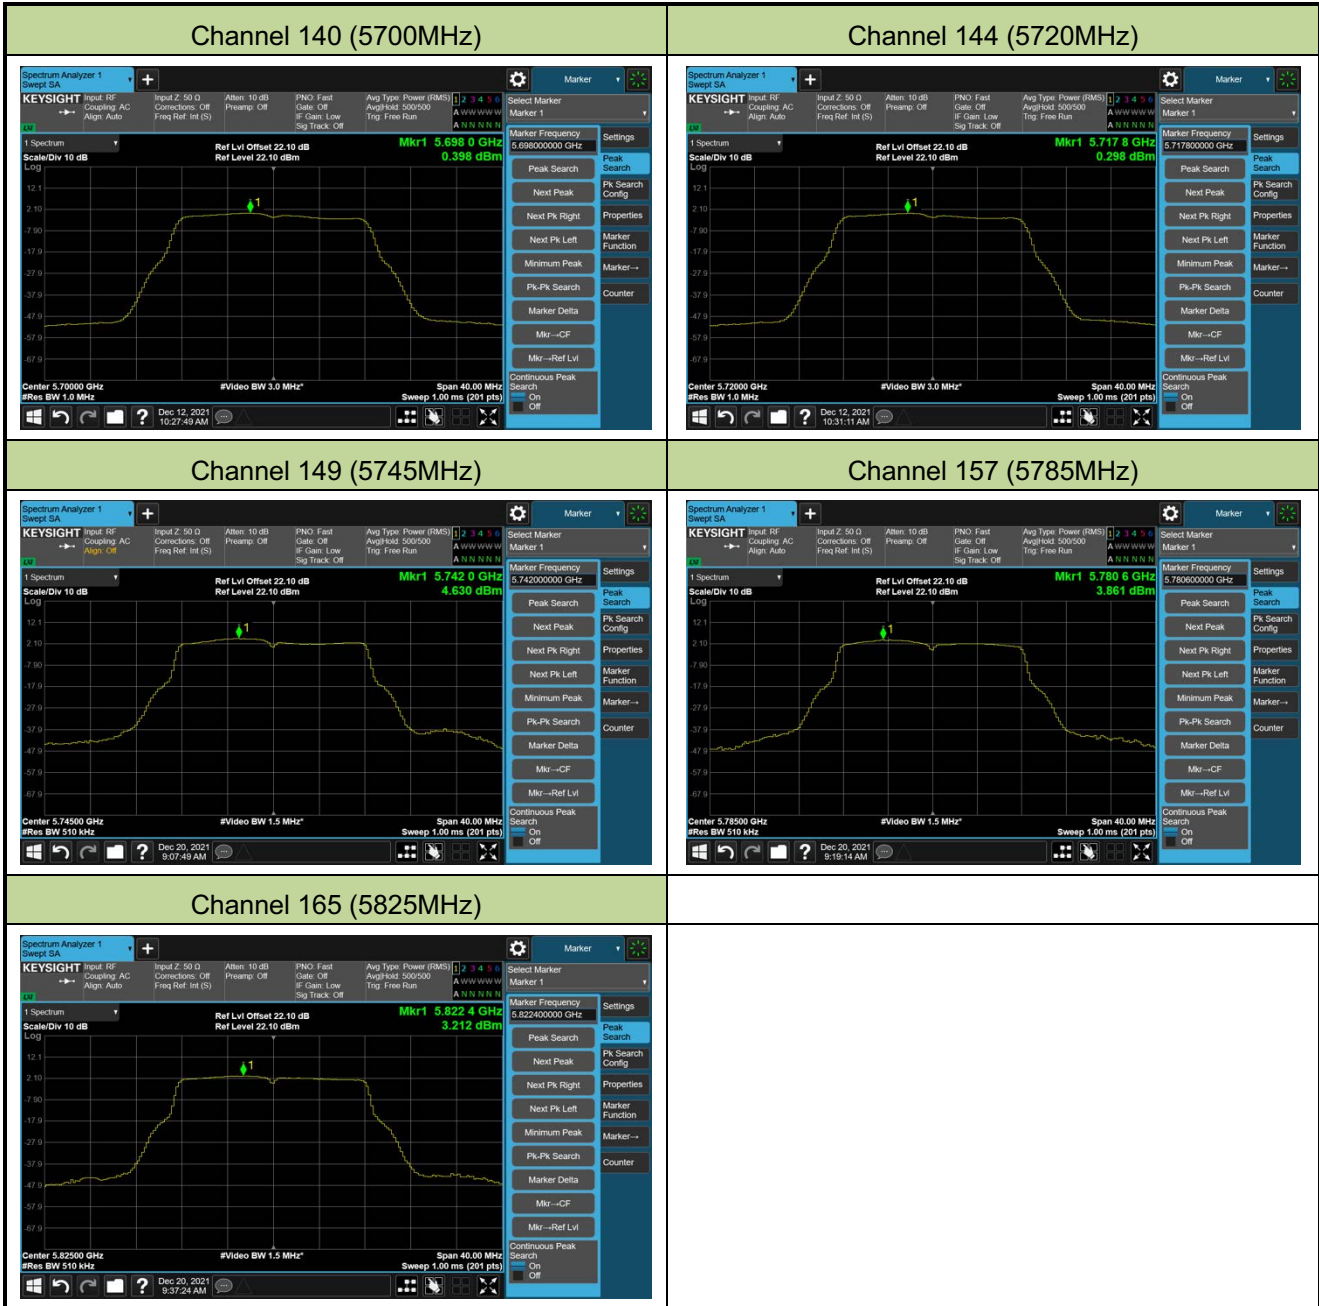

### 802.11ac-VHT80 Power Spectral Density - Ant 1

Channel 42 (5210MHz)

Channel 58 (5290MHz)

Channel 106 (5530MHz)

Channel 122 (5610MHz)

Channel 138 (5690MHz)

Channel 155 (5775MHz)

## 802.11a Power Spectral Density - Ant 2

Channel 36 (5180MHz)

Channel 44 (5220MHz)

Channel 48 (5240MHz)

Channel 52 (5260MHz)

Channel 60 (5300MHz)

Channel 64 (5320MHz)

Channel 100 (5500MHz)

Channel 64 (5580MHz)