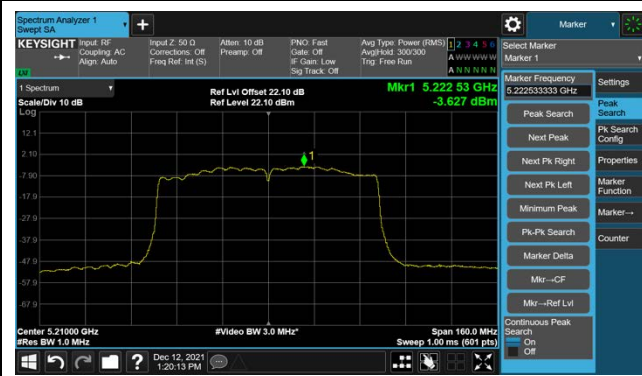

802.11ac-VHT80 Power Spectral Density - Ant 2

Channel 42 (5210MHz)