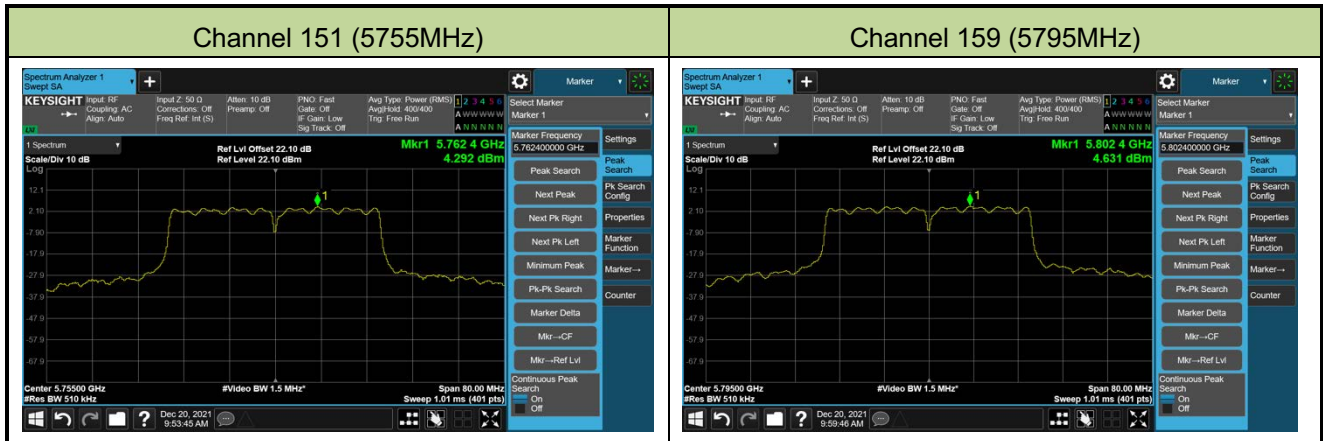

Channel 116 (5580MHz)

### 802.11ac-VHT40 Power Spectral Density - Ant 1

Channel 38 (5190MHz)

Channel 46 (5230MHz)

Channel 54 (5270MHz)

Channel 62 (5310MHz)

Channel 102 (5510MHz)

Channel 110 (5550MHz)

Channel 134 (5670MHz)

Channel 142 (5710MHz)