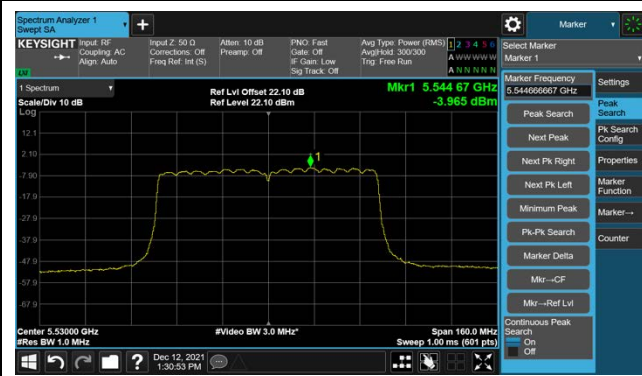

Channel 142 (5710MHz)

## 802.11ac-VHT80 Power Spectral Density - Ant 2

Channel 42 (5210MHz)

Channel 58 (5290MHz)

Channel 106 (5530MHz)

Channel 122 (5610MHz)

Channel 138 (5690MHz)

Channel 155 (5775MHz)

## 802.11a Power Spectral Density - Ant 3

Channel 36 (5180MHz)

Channel 44 (5220MHz)

Channel 48 (5240MHz)

Channel 52 (5260MHz)

Channel 60 (5300MHz)

Channel 64 (5320MHz)

Channel 100 (5500MHz)

Channel 64 (5580MHz)