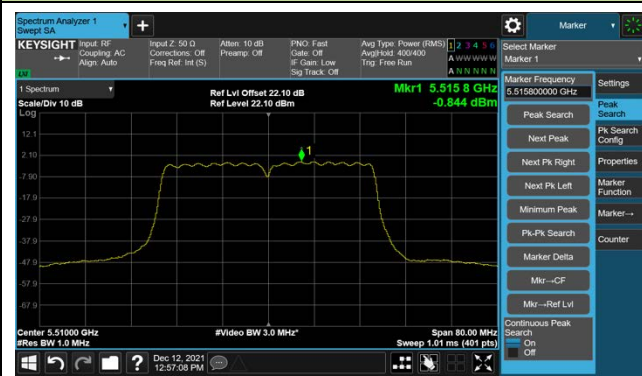

### 802.11ac-VHT40 Power Spectral Density - Ant 1

Channel 38 (5190MHz)

Channel 46 (5230MHz)

Channel 54 (5270MHz)

Channel 62 (5310MHz)

Channel 102 (5510MHz)

Channel 110 (5550MHz)

Channel 134 (5670MHz)

Channel 142 (5710MHz)