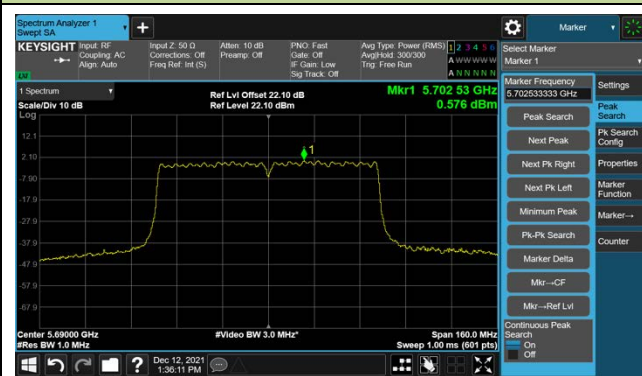

Channel 142 (5710MHz)

### 802.11ac-VHT80 Power Spectral Density - Ant 1

Channel 42 (5210MHz)

Channel 58 (5290MHz)

Channel 106 (5530MHz)

Channel 122 (5610MHz)

Channel 138 (5690MHz)

Channel 155 (5775MHz)

Channel 64 (5580MHz)