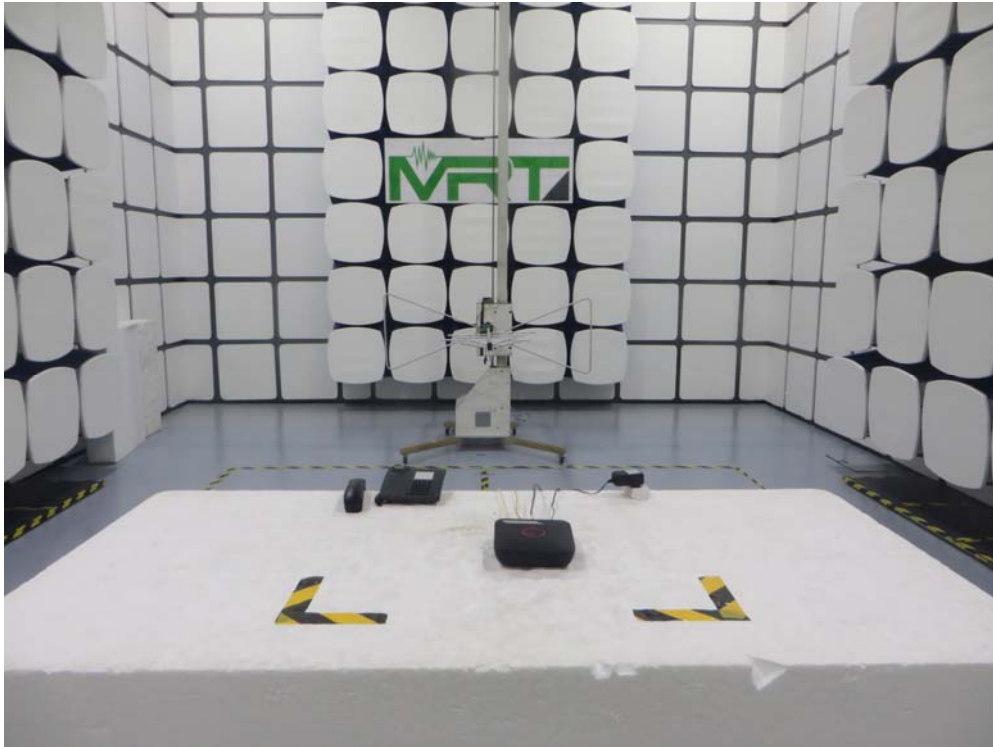

FCC PART 15E Test Setup Photo

Description: Front View of Conducted Emission Test Setup for Power Port

Description: Back View of Conducted Emission Test Setup for Power Port

Test Mode: Mode 1

Description: Radiated Spurious Emission Test Setup for 30MHz ~ 1GHz

Test Mode: Mode 1

Description: Radiated Spurious Emission Test Setup for Above 1GHz

Test Mode: Mode 1

Description: DFS Testing