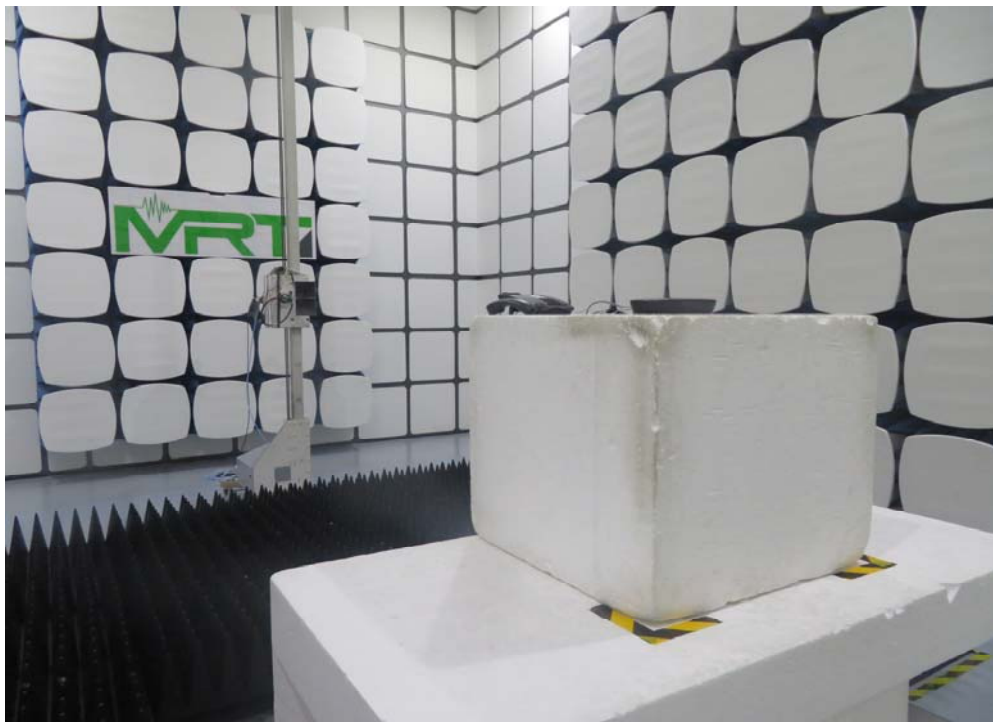

FCC PART 15E Test Setup Photo

Description: Front View of Conducted Emission Test Setup for Power Port

Description: Back View of Conducted Emission Test Setup for Power Port

Test Mode: Mode 1

Description: Radiated Spurious Emission Test Setup for 30MHz ~ 1GHz

Test Mode: Mode 1

Description: Radiated Spurious Emission Test Setup for Above 1GHz

Test Mode: Mode 1

Description: DFS Testing