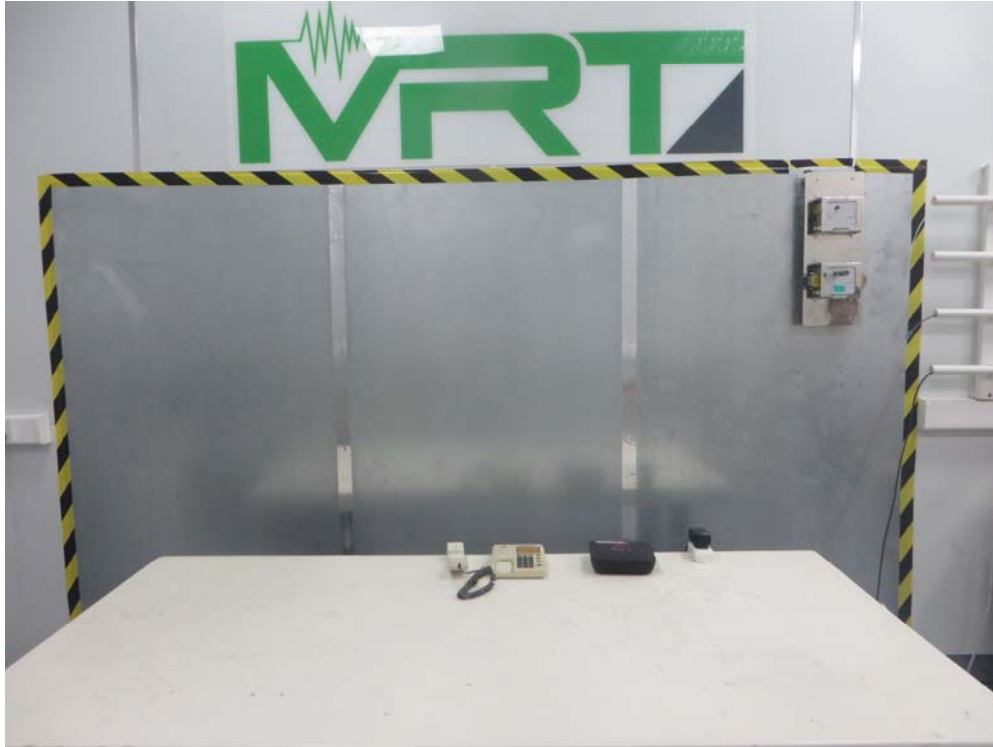

FCC Part 15 Subpart B Test Setup Photo

Test Mode: Mode 1

Description: Front View of Conducted Emission Test Setup

Test Mode: Mode 1

Description: Back view of Conducted Emission Test Setup

Test Mode: Mode 1

Description: Radiated Emission Test Setup for 30MHz ~ 1GHz

Test Mode: Mode 1

Description: Radiated Emission Test Setup for 1GHz ~ 18GHz

FCC PART 15C & 15E Test Setup Photo

Description: Front View of Conducted Emission Test Setup for Power Port

Description: Back View of Conducted Emission Test Setup for Power Port

Test Mode: Mode 1

Description: Radiated Spurious Emission Test Setup for 30MHz ~ 1GHz

Test Mode: Mode 1

Description: Radiated Spurious Emission Test Setup for Above 1GHz