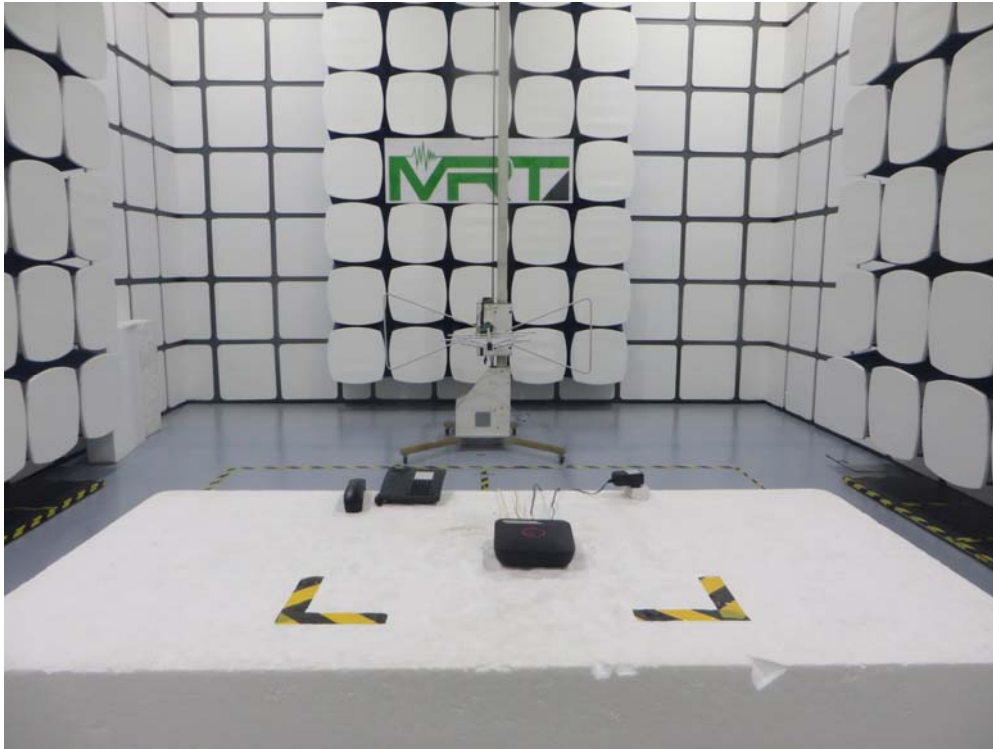

FCC Part 15 Subpart B Test Setup Photo

Test Mode: Mode 1

Description: Front View of Conducted Emission Test Setup

Test Mode: Mode 1

Description: Back view of Conducted Emission Test Setup

Test Mode: Mode 1

Description: Radiated Emission Test Setup for 30MHz ~ 1GHz

Test Mode: Mode 1

Description: Radiated Emission Test Setup for 1GHz ~ 18GHz

FCC PART 15C & 15E Test Setup Photo

Description: Front View of Conducted Emission Test Setup for Power Port

Description: Back View of Conducted Emission Test Setup for Power Port

Test Mode: Mode 1

Description: Radiated Spurious Emission Test Setup for 30MHz ~ 1GHz

Test Mode: Mode 1

Description: Radiated Spurious Emission Test Setup for Above 1GHz