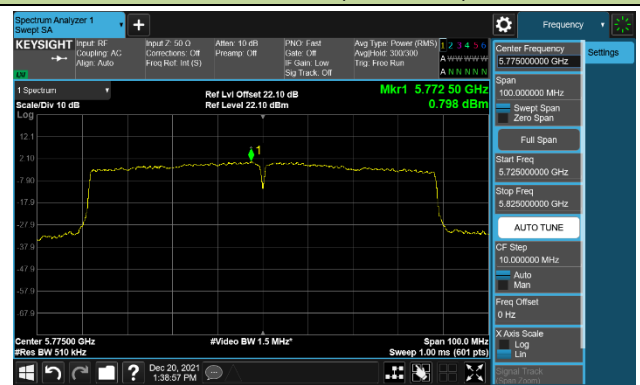

Channel 142 (5710MHz)

802.11ac-VHT80 Power Spectral Density – Ant 0

Channel 42 (5210MHz)

Channel 58 (5290MHz)

Channel 106 (5530MHz)

Channel 122 (5610MHz)

Channel 138 (5690MHz)

Channel 155 (5775MHz)

802.11a Power Spectral Density – Ant 1

Channel 36 (5180MHz)

Channel 44 (5220MHz)

Channel 48 (5240MHz)

Channel 52 (5260MHz)

Channel 60 (5300MHz)

Channel 64 (5320MHz)

Channel 100 (5500MHz)