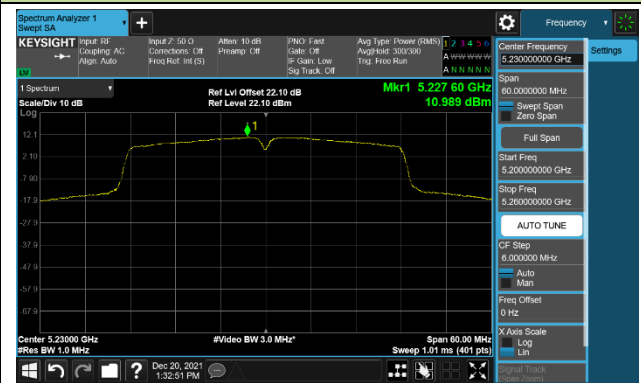

802.11ac-VHT40 Power Spectral Density – Ant 0

Channel 38 (5190MHz)

Channel 46 (5230MHz)

Channel 54 (5270MHz)

Channel 62 (5310MHz)

Channel 102 (5510MHz)

Channel 110 (5550MHz)

Channel 134 (5670MHz)

Channel 142 (5710MHz)

802.11ac-VHT80 Power Spectral Density – Ant 0

Channel 42 (5210MHz)

Channel 58 (5290MHz)

Channel 106 (5530MHz)

Channel 122 (5610MHz)

Channel 138 (5690MHz)

Channel 155 (5775MHz)