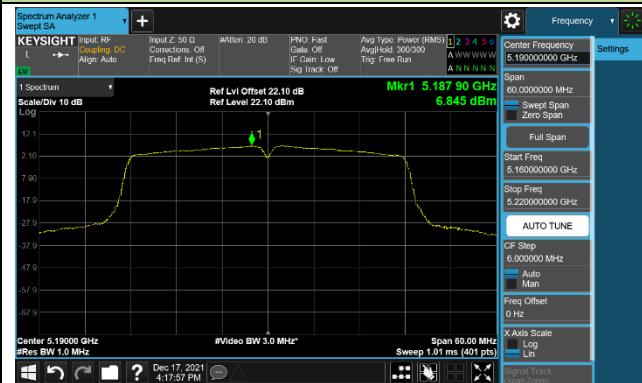

802.11ac-VHT40 Power Spectral Density – Ant 0

Channel 38 (5190MHz)

Channel 46 (5230MHz)

Channel 54 (5270MHz)

Channel 62 (5310MHz)

Channel 102 (5510MHz)

Channel 110 (5550MHz)

Channel 134 (5670MHz)

Channel 142 (5710MHz)

802.11ac-VHT80 Power Spectral Density – Ant 0

Channel 42 (5210MHz)

Channel 58 (5290MHz)

Channel 106 (5530MHz)

Channel 122 (5610MHz)

Channel 138 (5690MHz)

Channel 155 (5775MHz)