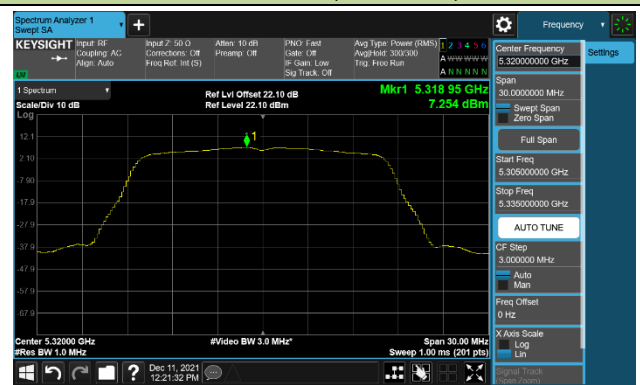

802.11a Power Spectral Density – Ant 1

Channel 36 (5180MHz)

Channel 44 (5220MHz)

Channel 48 (5240MHz)

Channel 52 (5260MHz)

Channel 60 (5300MHz)

Channel 64 (5320MHz)

Channel 100 (5500MHz)

Channel 64 (5580MHz)

802.11n-HT20 Power Spectral Density – Ant 1

Channel 36 (5180MHz)

Channel 44 (5220MHz)

Channel 48 (5240MHz)

Channel 52 (5260MHz)

Channel 60 (5300MHz)

Channel 64 (5320MHz)