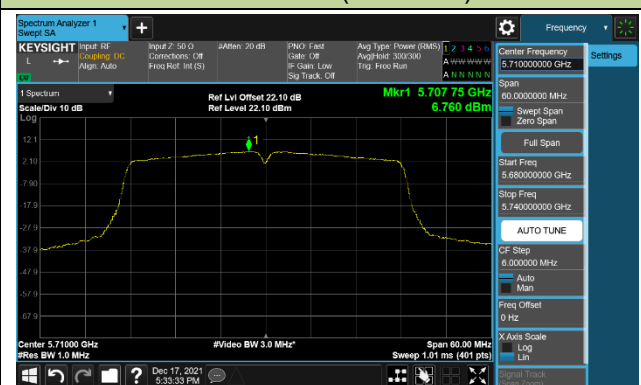

802.11ac-VHT40 Power Spectral Density – Ant 0

Channel 38 (5190MHz)

Channel 46 (5230MHz)

Channel 54 (5270MHz)

Channel 62 (5310MHz)

Channel 102 (5510MHz)

Channel 110 (5550MHz)

Channel 134 (5670MHz)

Channel 142 (5710MHz)

802.11ac-VHT80 Power Spectral Density – Ant 0

Channel 42 (5210MHz)

Channel 58 (5290MHz)

Channel 106 (5530MHz)

Channel 122 (5610MHz)

Channel 138 (5690MHz)

Channel 155 (5775MHz)