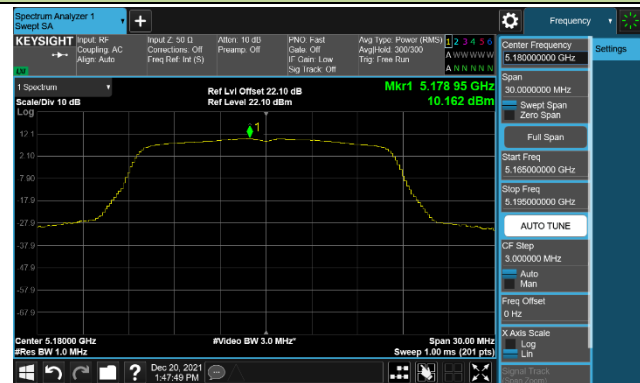

Channel 142 (5710MHz)

802.11ac-VHT80 Power Spectral Density – Ant 0

Channel 42 (5210MHz)

Channel 58 (5290MHz)

Channel 106 (5530MHz)

Channel 122 (5610MHz)

Channel 138 (5690MHz)

Channel 155 (5775MHz)

802.11a Power Spectral Density – Ant 1

Channel 36 (5180MHz)

Channel 44 (5220MHz)

Channel 48 (5240MHz)

Channel 52 (5260MHz)

Channel 60 (5300MHz)

Channel 64 (5320MHz)

Channel 100 (5500MHz)