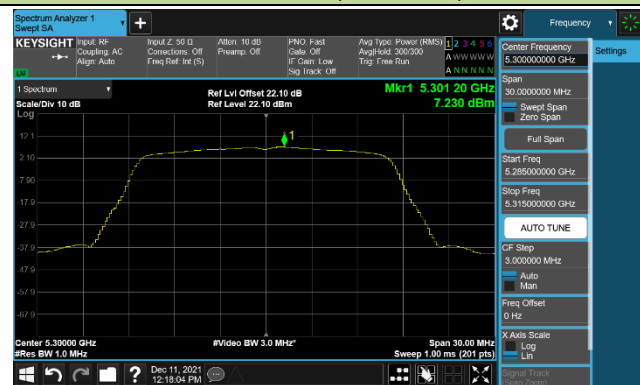

Channel 142 (5710MHz)

802.11ac-VHT80 Power Spectral Density – Ant 0

Channel 42 (5210MHz)

Channel 58 (5290MHz)

Channel 106 (5530MHz)

Channel 122 (5610MHz)

Channel 138 (5690MHz)

Channel 155 (5775MHz)

802.11a Power Spectral Density – Ant 1

Channel 36 (5180MHz)

Channel 44 (5220MHz)

Channel 48 (5240MHz)

Channel 52 (5260MHz)

Channel 60 (5300MHz)

Channel 64 (5320MHz)

Channel 100 (5500MHz)

Channel 64 (5580MHz)

802.11n-HT20 Power Spectral Density – Ant 1

Channel 36 (5180MHz)

Channel 44 (5220MHz)

Channel 48 (5240MHz)

Channel 52 (5260MHz)

Channel 60 (5300MHz)

Channel 64 (5320MHz)