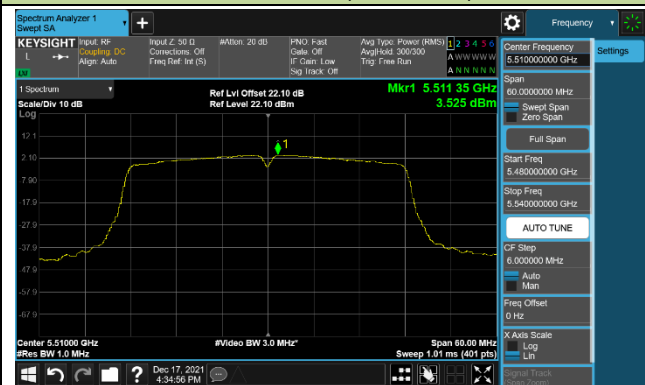

Channel 110 (5550MHz)

Channel 134 (5670MHz)

Channel 142 (5710MHz)

802.11ac-VHT20 Power Spectral Density – Ant 1

Channel 36 (5180MHz)

Channel 44 (5220MHz)

Channel 48 (5240MHz)

Channel 52 (5260MHz)

Channel 60 (5300MHz)

Channel 64 (5320MHz)

Channel 100 (5500MHz)

Channel 116 (5580MHz)

802.11ac-VHT40 Power Spectral Density – Ant 1

Channel 38 (5190MHz)

Channel 46 (5230MHz)

Channel 54 (5270MHz)

Channel 62 (5310MHz)

Channel 102 (5510MHz)

Channel 110 (5550MHz)

Channel 134 (5670MHz)

Channel 142 (5710MHz)