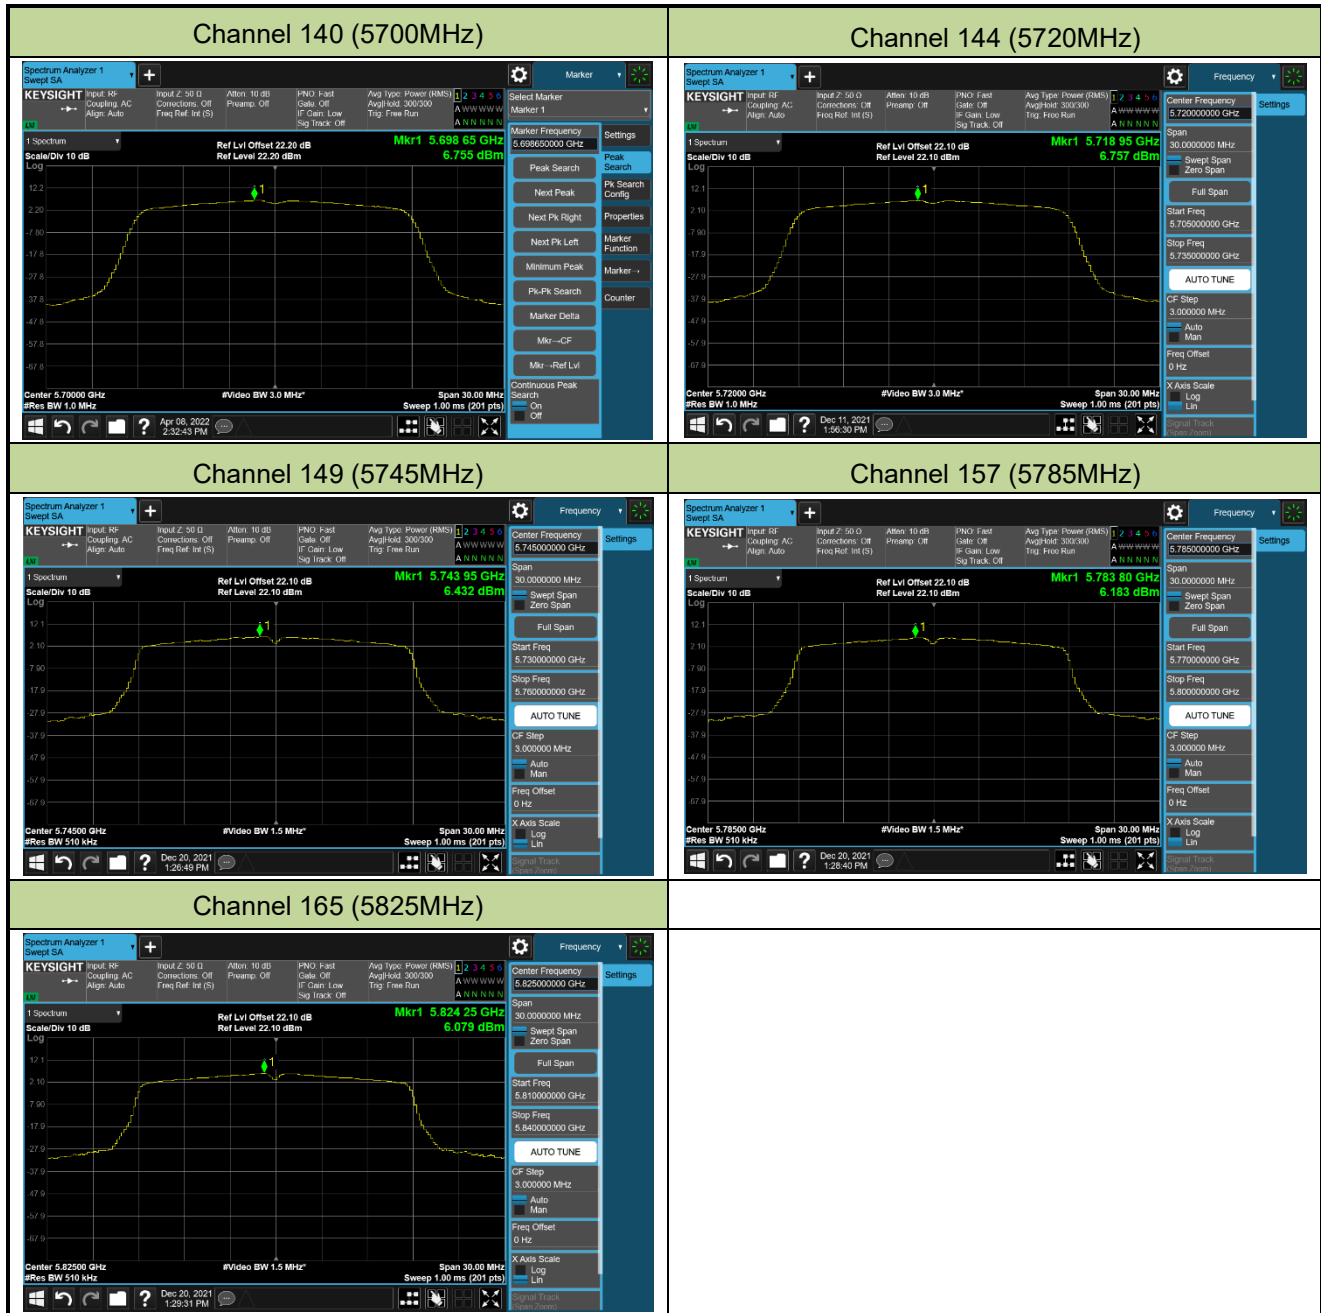

Channel 110 (5550MHz)

Channel 134 (5670MHz)

Channel 142 (5710MHz)

802.11ac-VHT20 Power Spectral Density – Ant 1

Channel 36 (5180MHz)

Channel 44 (5220MHz)

Channel 48 (5240MHz)

Channel 52 (5260MHz)

Channel 60 (5300MHz)

Channel 64 (5320MHz)

Channel 100 (5500MHz)

Channel 116 (5580MHz)

802.11ac-VHT40 Power Spectral Density – Ant 1

Channel 38 (5190MHz)

Channel 46 (5230MHz)

Channel 54 (5270MHz)

Channel 62 (5310MHz)

Channel 102 (5510MHz)

Channel 110 (5550MHz)

Channel 134 (5670MHz)

Channel 142 (5710MHz)