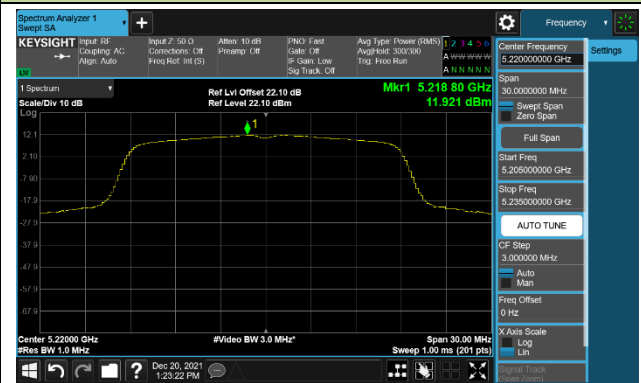

Channel 110 (5550MHz)

Channel 134 (5670MHz)

Channel 142 (5710MHz)

802.11ac-VHT20 Power Spectral Density – Ant 1

Channel 36 (5180MHz)

Channel 44 (5220MHz)

Channel 48 (5240MHz)

Channel 52 (5260MHz)