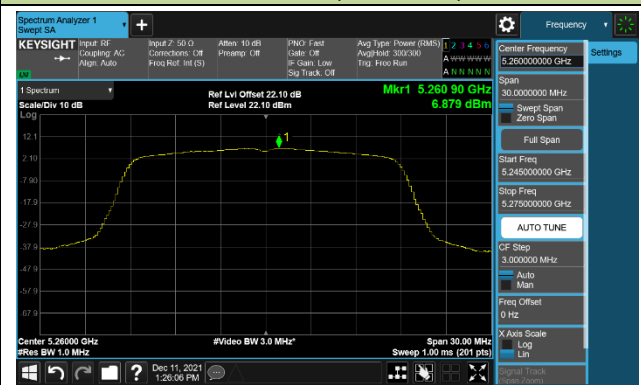

Channel 110 (5550MHz)

Channel 134 (5670MHz)

Channel 142 (5710MHz)

802.11ac-VHT20 Power Spectral Density – Ant 1

Channel 36 (5180MHz)

Channel 44 (5220MHz)

Channel 48 (5240MHz)

Channel 52 (5260MHz)

Channel 60 (5300MHz)

Channel 64 (5320MHz)

Channel 100 (5500MHz)

Channel 116 (5580MHz)

802.11ac-VHT40 Power Spectral Density – Ant 1

Channel 38 (5190MHz)

Channel 46 (5230MHz)

Channel 54 (5270MHz)