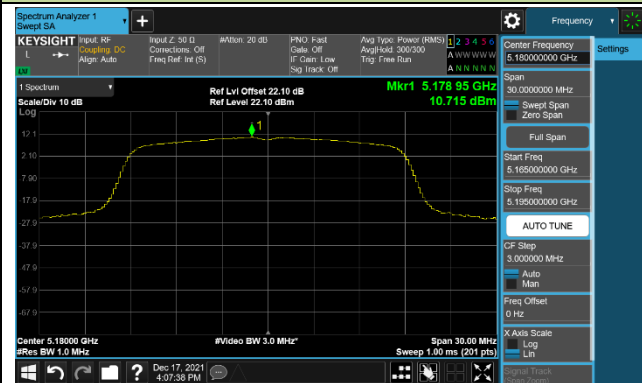

Channel 110 (5550MHz)

Channel 134 (5670MHz)

Channel 142 (5710MHz)

802.11ac-VHT20 Power Spectral Density – Ant 1

Channel 36 (5180MHz)

Channel 44 (5220MHz)

Channel 48 (5240MHz)

Channel 52 (5260MHz)

Channel 60 (5300MHz)

Channel 64 (5320MHz)

Channel 100 (5500MHz)

Channel 116 (5580MHz)

802.11ac-VHT40 Power Spectral Density – Ant 1

Channel 38 (5190MHz)

Channel 46 (5230MHz)

Channel 54 (5270MHz)