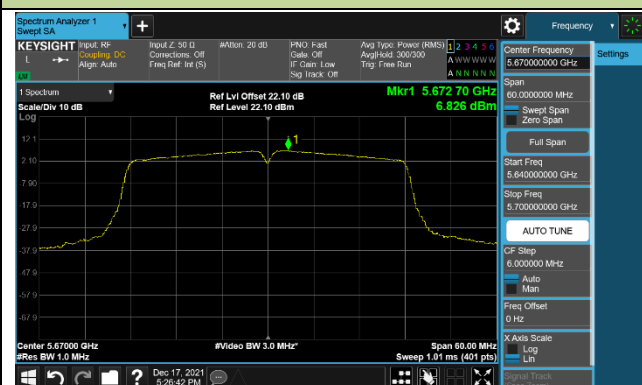

802.11ac-VHT40 Power Spectral Density – Ant 0

Channel 38 (5190MHz)

Channel 46 (5230MHz)

Channel 54 (5270MHz)

Channel 62 (5310MHz)

Channel 102 (5510MHz)

Channel 110 (5550MHz)

Channel 134 (5670MHz)

Channel 142 (5710MHz)

802.11ac-VHT80 Power Spectral Density – Ant 0

Channel 42 (5210MHz)

Channel 58 (5290MHz)

Channel 106 (5530MHz)

Channel 122 (5610MHz)

Channel 138 (5690MHz)

Channel 155 (5775MHz)