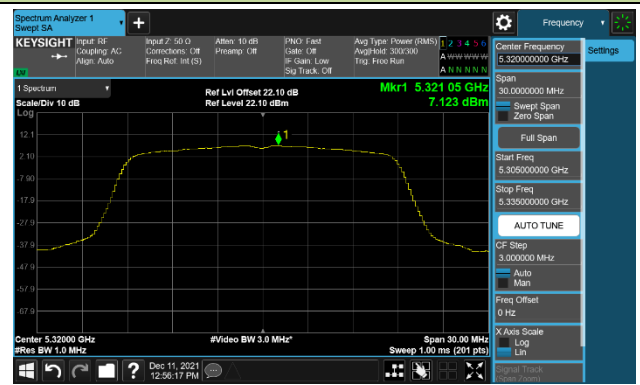

Channel 64 (5580MHz)

802.11n-HT20 Power Spectral Density – Ant 1

Channel 36 (5180MHz)

Channel 44 (5220MHz)

Channel 48 (5240MHz)

Channel 52 (5260MHz)

Channel 60 (5300MHz)

Channel 64 (5320MHz)