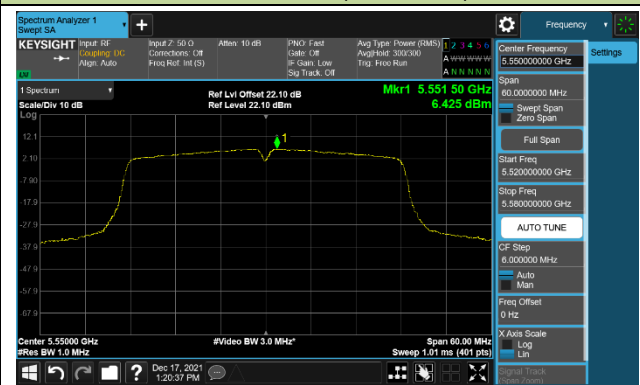

Channel 100 (5500MHz)

Channel 116 (5580MHz)

802.11n-HT40 Power Spectral Density – Ant 1

Channel 38 (5190MHz)

Channel 46 (5230MHz)

Channel 54 (5270MHz)

Channel 62 (5310MHz)

Channel 102 (5510MHz)

Channel 110 (5550MHz)

Channel 134 (5670MHz)

Channel 142 (5710MHz)

802.11ac-VHT20 Power Spectral Density – Ant 1

Channel 36 (5180MHz)

Channel 44 (5220MHz)

Channel 48 (5240MHz)

Channel 52 (5260MHz)