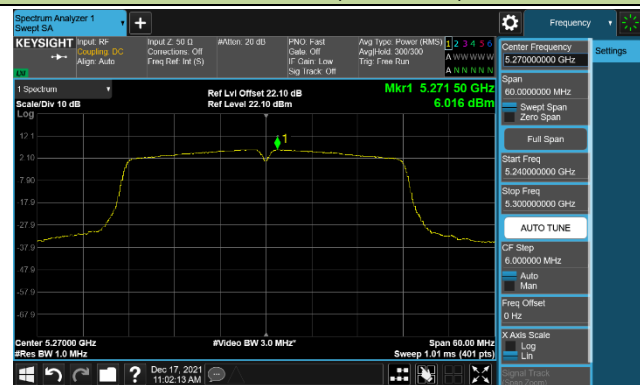

Channel 100 (5500MHz)

Channel 116 (5580MHz)

802.11n-HT40 Power Spectral Density – Ant 1

Channel 38 (5190MHz)

Channel 46 (5230MHz)

Channel 54 (5270MHz)

Channel 62 (5310MHz)

Channel 102 (5510MHz)

Channel 110 (5550MHz)

Channel 134 (5670MHz)

Channel 142 (5710MHz)

802.11ac-VHT20 Power Spectral Density – Ant 1

Channel 36 (5180MHz)

Channel 44 (5220MHz)

Channel 48 (5240MHz)

Channel 52 (5260MHz)