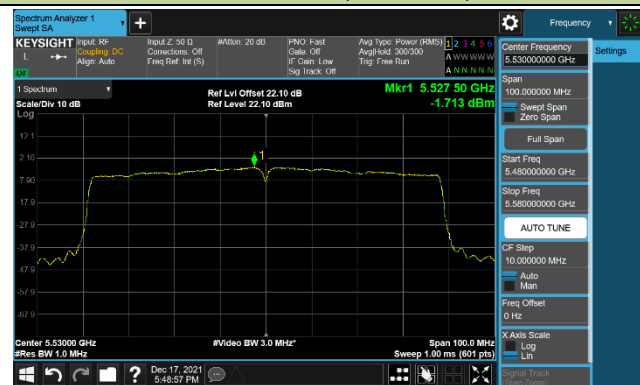

Channel 142 (5710MHz)

802.11ac-VHT80 Power Spectral Density – Ant 0

Channel 42 (5210MHz)

Channel 58 (5290MHz)

Channel 106 (5530MHz)

Channel 122 (5610MHz)

Channel 138 (5690MHz)

Channel 155 (5775MHz)

802.11a Power Spectral Density – Ant 1

Channel 36 (5180MHz)

Channel 44 (5220MHz)

Channel 48 (5240MHz)

Channel 52 (5260MHz)

Channel 60 (5300MHz)

Channel 64 (5320MHz)

Channel 100 (5500MHz)