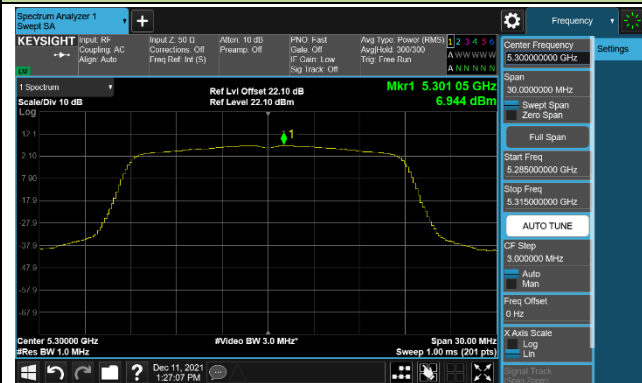

Channel 110 (5550MHz)

Channel 134 (5670MHz)

Channel 142 (5710MHz)

802.11ac-VHT20 Power Spectral Density – Ant 1

Channel 36 (5180MHz)

Channel 44 (5220MHz)

Channel 48 (5240MHz)

Channel 52 (5260MHz)

Channel 60 (5300MHz)

Channel 64 (5320MHz)

Channel 100 (5500MHz)

Channel 116 (5580MHz)

802.11ac-VHT40 Power Spectral Density – Ant 1

Channel 38 (5190MHz)

Channel 46 (5230MHz)

Channel 54 (5270MHz)