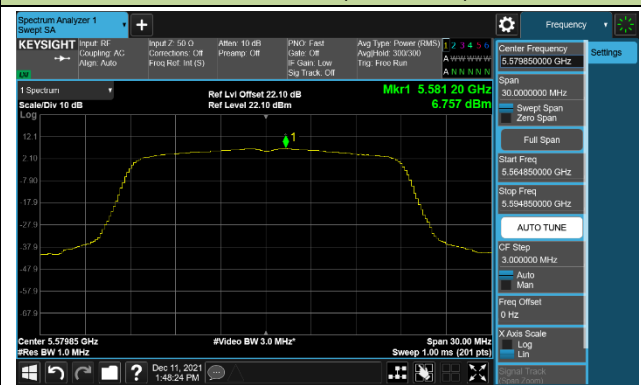

Channel 110 (5550MHz)

Channel 134 (5670MHz)

Channel 142 (5710MHz)

802.11ac-VHT20 Power Spectral Density – Ant 1

Channel 36 (5180MHz)

Channel 44 (5220MHz)

Channel 48 (5240MHz)

Channel 52 (5260MHz)

Channel 60 (5300MHz)

Channel 64 (5320MHz)

Channel 100 (5500MHz)

Channel 116 (5580MHz)

802.11ac-VHT40 Power Spectral Density – Ant 1

Channel 38 (5190MHz)

Channel 46 (5230MHz)

Channel 54 (5270MHz)

Channel 62 (5310MHz)

Channel 102 (5510MHz)

Channel 110 (5550MHz)

Channel 134 (5670MHz)

Channel 142 (5710MHz)