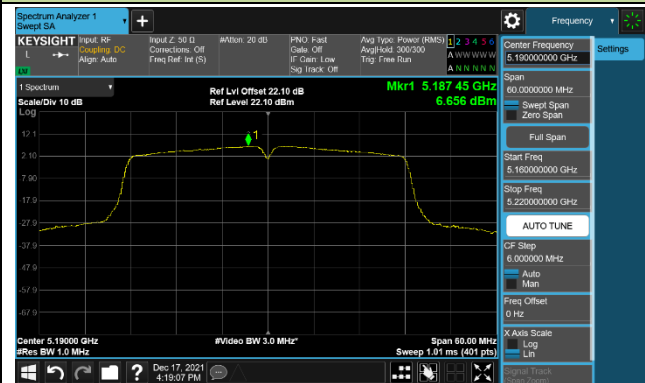

Channel 110 (5550MHz)

Channel 134 (5670MHz)

Channel 142 (5710MHz)

802.11ac-VHT20 Power Spectral Density – Ant 1

Channel 36 (5180MHz)

Channel 44 (5220MHz)

Channel 48 (5240MHz)

Channel 52 (5260MHz)

Channel 60 (5300MHz)

Channel 64 (5320MHz)

Channel 100 (5500MHz)

Channel 116 (5580MHz)

802.11ac-VHT40 Power Spectral Density – Ant 1

Channel 38 (5190MHz)

Channel 46 (5230MHz)

Channel 54 (5270MHz)

Channel 62 (5310MHz)

Channel 102 (5510MHz)

Channel 110 (5550MHz)

Channel 134 (5670MHz)

Channel 142 (5710MHz)