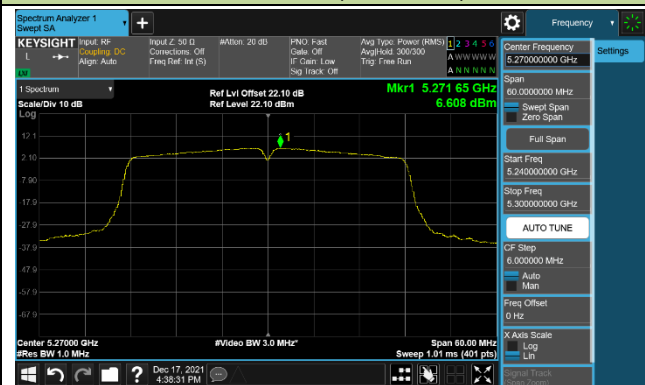

Channel 110 (5550MHz)

Channel 134 (5670MHz)

Channel 142 (5710MHz)

802.11ac-VHT20 Power Spectral Density – Ant 1

Channel 36 (5180MHz)

Channel 44 (5220MHz)

Channel 48 (5240MHz)

Channel 52 (5260MHz)

Channel 60 (5300MHz)

Channel 64 (5320MHz)

Channel 100 (5500MHz)

Channel 116 (5580MHz)

802.11ac-VHT40 Power Spectral Density – Ant 1

Channel 38 (5190MHz)

Channel 46 (5230MHz)

Channel 54 (5270MHz)

Channel 62 (5310MHz)

Channel 102 (5510MHz)

Channel 110 (5550MHz)

Channel 134 (5670MHz)

Channel 142 (5710MHz)