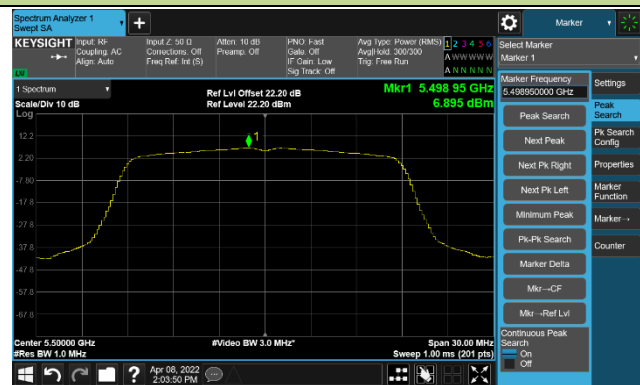

Channel 64 (5580MHz)

802.11n-HT20 Power Spectral Density – Ant 1

Channel 36 (5180MHz)

Channel 44 (5220MHz)

Channel 48 (5240MHz)

Channel 52 (5260MHz)

Channel 60 (5300MHz)

Channel 64 (5320MHz)

Channel 100 (5500MHz)

Channel 116 (5580MHz)

802.11n-HT40 Power Spectral Density – Ant 1

Channel 38 (5190MHz)

Channel 46 (5230MHz)

Channel 54 (5270MHz)

Channel 62 (5310MHz)

Channel 102 (5510MHz)