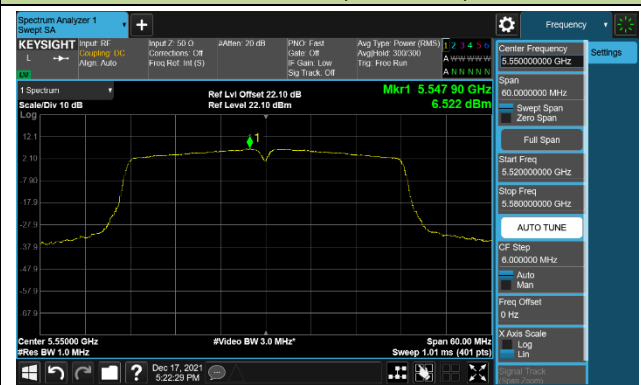

802.11ac-VHT40 Power Spectral Density – Ant 0

Channel 38 (5190MHz)

Channel 46 (5230MHz)

Channel 54 (5270MHz)

Channel 62 (5310MHz)

Channel 102 (5510MHz)

Channel 110 (5550MHz)

Channel 134 (5670MHz)

Channel 142 (5710MHz)

802.11ac-VHT80 Power Spectral Density – Ant 0

Channel 42 (5210MHz)

Channel 58 (5290MHz)

Channel 106 (5530MHz)

Channel 122 (5610MHz)

Channel 138 (5690MHz)

Channel 155 (5775MHz)