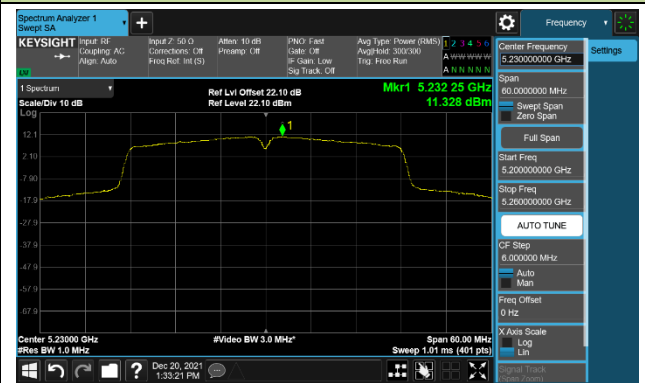

Channel 110 (5550MHz)

Channel 134 (5670MHz)

Channel 142 (5710MHz)

802.11ac-VHT20 Power Spectral Density – Ant 1

Channel 36 (5180MHz)

Channel 44 (5220MHz)

Channel 48 (5240MHz)

Channel 52 (5260MHz)

Channel 60 (5300MHz)

Channel 64 (5320MHz)

Channel 100 (5500MHz)

Channel 116 (5580MHz)

802.11ac-VHT40 Power Spectral Density – Ant 1

Channel 38 (5190MHz)

Channel 46 (5230MHz)

Channel 54 (5270MHz)

Channel 62 (5310MHz)

Channel 102 (5510MHz)

Channel 110 (5550MHz)

Channel 134 (5670MHz)

Channel 142 (5710MHz)