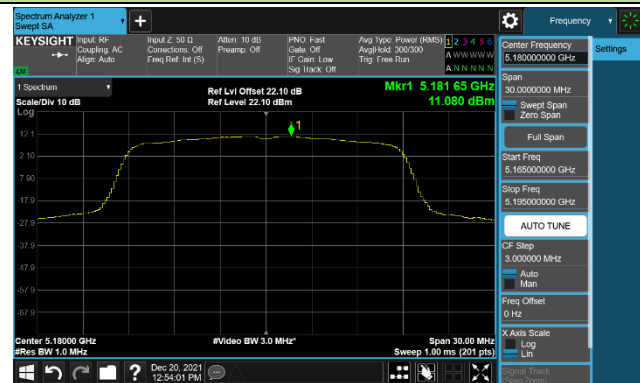

802.11a Power Spectral Density – Ant 1

Channel 36 (5180MHz)

Channel 44 (5220MHz)

Channel 48 (5240MHz)

Channel 52 (5260MHz)

Channel 60 (5300MHz)

Channel 64 (5320MHz)

Channel 100 (5500MHz)

Channel 64 (5580MHz)

802.11n-HT20 Power Spectral Density – Ant 1

Channel 36 (5180MHz)

Channel 44 (5220MHz)

Channel 48 (5240MHz)

Channel 52 (5260MHz)

Channel 60 (5300MHz)

Channel 64 (5320MHz)