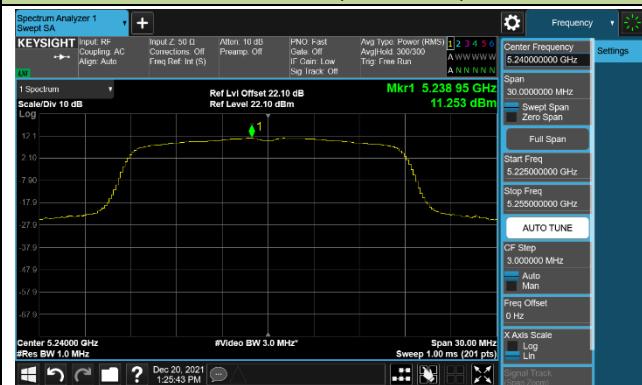

Channel 110 (5550MHz)

Channel 134 (5670MHz)

Channel 142 (5710MHz)

802.11ac-VHT20 Power Spectral Density – Ant 1

Channel 36 (5180MHz)

Channel 44 (5220MHz)

Channel 48 (5240MHz)

Channel 52 (5260MHz)

Channel 60 (5300MHz)

Channel 64 (5320MHz)

Channel 100 (5500MHz)

Channel 116 (5580MHz)

802.11ac-VHT40 Power Spectral Density – Ant 1

Channel 38 (5190MHz)

Channel 46 (5230MHz)

Channel 54 (5270MHz)