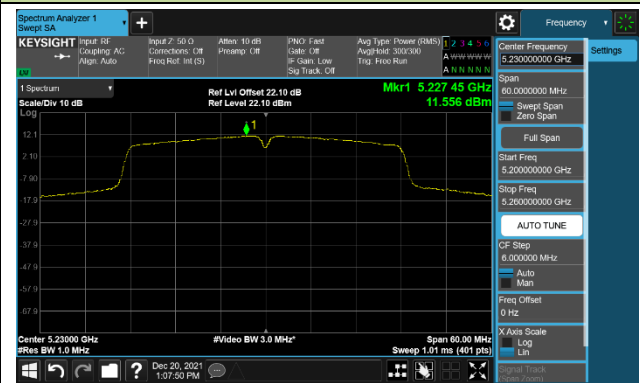

Channel 100 (5500MHz)

Channel 116 (5580MHz)

802.11n-HT40 Power Spectral Density – Ant 1

Channel 38 (5190MHz)

Channel 46 (5230MHz)

Channel 54 (5270MHz)

Channel 62 (5310MHz)

Channel 102 (5510MHz)

Channel 110 (5550MHz)

Channel 134 (5670MHz)

Channel 142 (5710MHz)

802.11ac-VHT20 Power Spectral Density – Ant 1

Channel 36 (5180MHz)

Channel 44 (5220MHz)

Channel 48 (5240MHz)

Channel 52 (5260MHz)