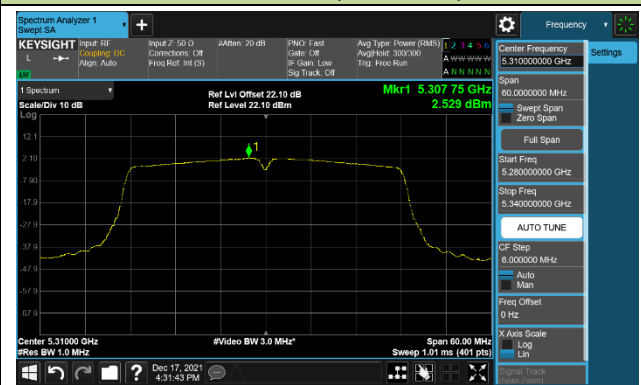

802.11ac-VHT40 Power Spectral Density – Ant 0

Channel 38 (5190MHz)

Channel 46 (5230MHz)

Channel 54 (5270MHz)

Channel 62 (5310MHz)

Channel 102 (5510MHz)

Channel 110 (5550MHz)

Channel 134 (5670MHz)

Channel 142 (5710MHz)

802.11ac-VHT80 Power Spectral Density – Ant 0

Channel 42 (5210MHz)

Channel 58 (5290MHz)

Channel 106 (5530MHz)

Channel 122 (5610MHz)

Channel 138 (5690MHz)

Channel 155 (5775MHz)