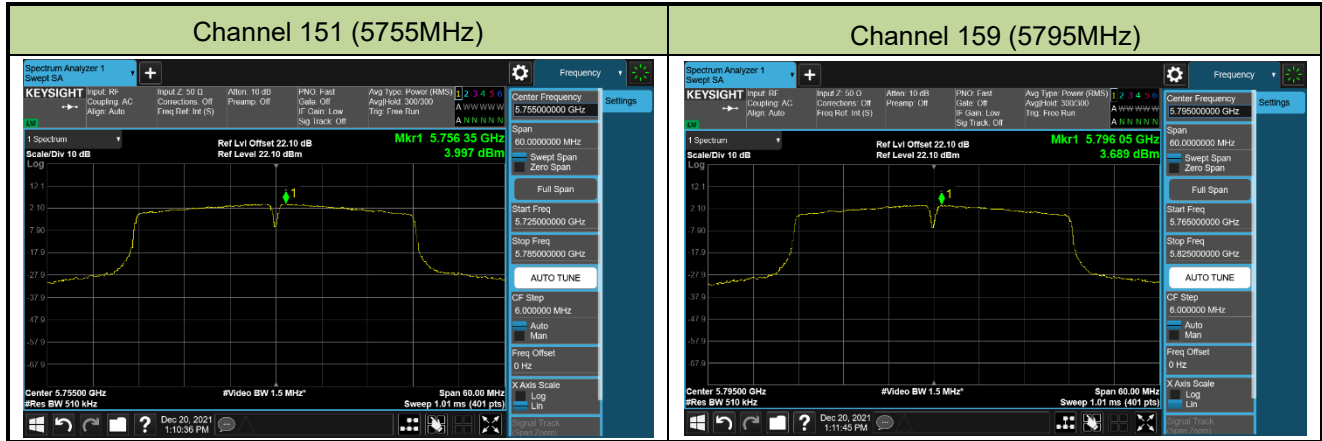

Channel 110 (5550MHz)

Channel 134 (5670MHz)

Channel 142 (5710MHz)

802.11ac-VHT20 Power Spectral Density – Ant 1

Channel 36 (5180MHz)

Channel 44 (5220MHz)

Channel 48 (5240MHz)

Channel 52 (5260MHz)

Channel 60 (5300MHz)

Channel 64 (5320MHz)

Channel 100 (5500MHz)

Channel 116 (5580MHz)

802.11ac-VHT40 Power Spectral Density – Ant 1

Channel 38 (5190MHz)

Channel 46 (5230MHz)

Channel 54 (5270MHz)