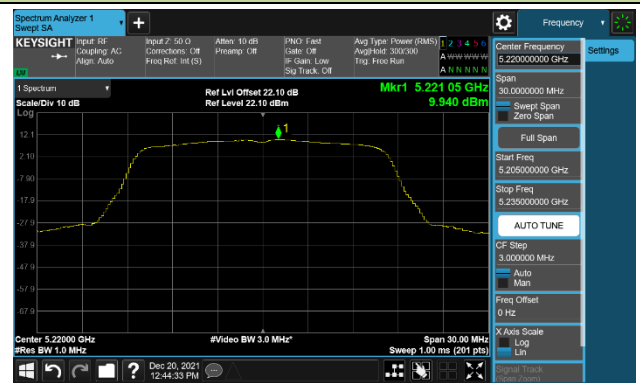

Channel 142 (5710MHz)

802.11ac-VHT80 Power Spectral Density – Ant 0

Channel 42 (5210MHz)

Channel 58 (5290MHz)

Channel 106 (5530MHz)

Channel 122 (5610MHz)

Channel 138 (5690MHz)

Channel 155 (5775MHz)

802.11a Power Spectral Density – Ant 1

Channel 36 (5180MHz)

Channel 44 (5220MHz)

Channel 48 (5240MHz)

Channel 52 (5260MHz)

Channel 60 (5300MHz)

Channel 64 (5320MHz)

Channel 100 (5500MHz)