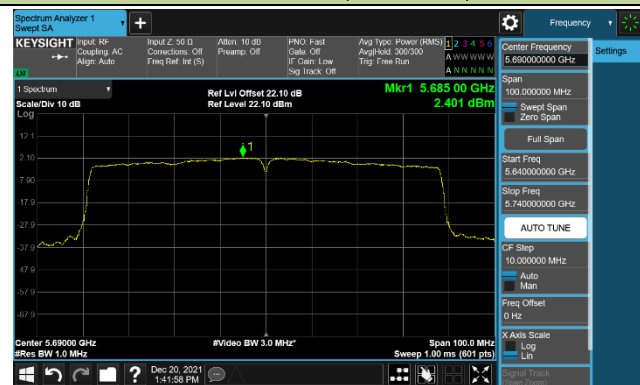

Channel 142 (5710MHz)

802.11ac-VHT80 Power Spectral Density – Ant 0

Channel 42 (5210MHz)

Channel 58 (5290MHz)

Channel 106 (5530MHz)

Channel 122 (5610MHz)

Channel 138 (5690MHz)

Channel 155 (5775MHz)

802.11a Power Spectral Density – Ant 1

Channel 36 (5180MHz)

Channel 44 (5220MHz)

Channel 48 (5240MHz)

Channel 52 (5260MHz)

Channel 60 (5300MHz)

Channel 64 (5320MHz)

Channel 100 (5500MHz)