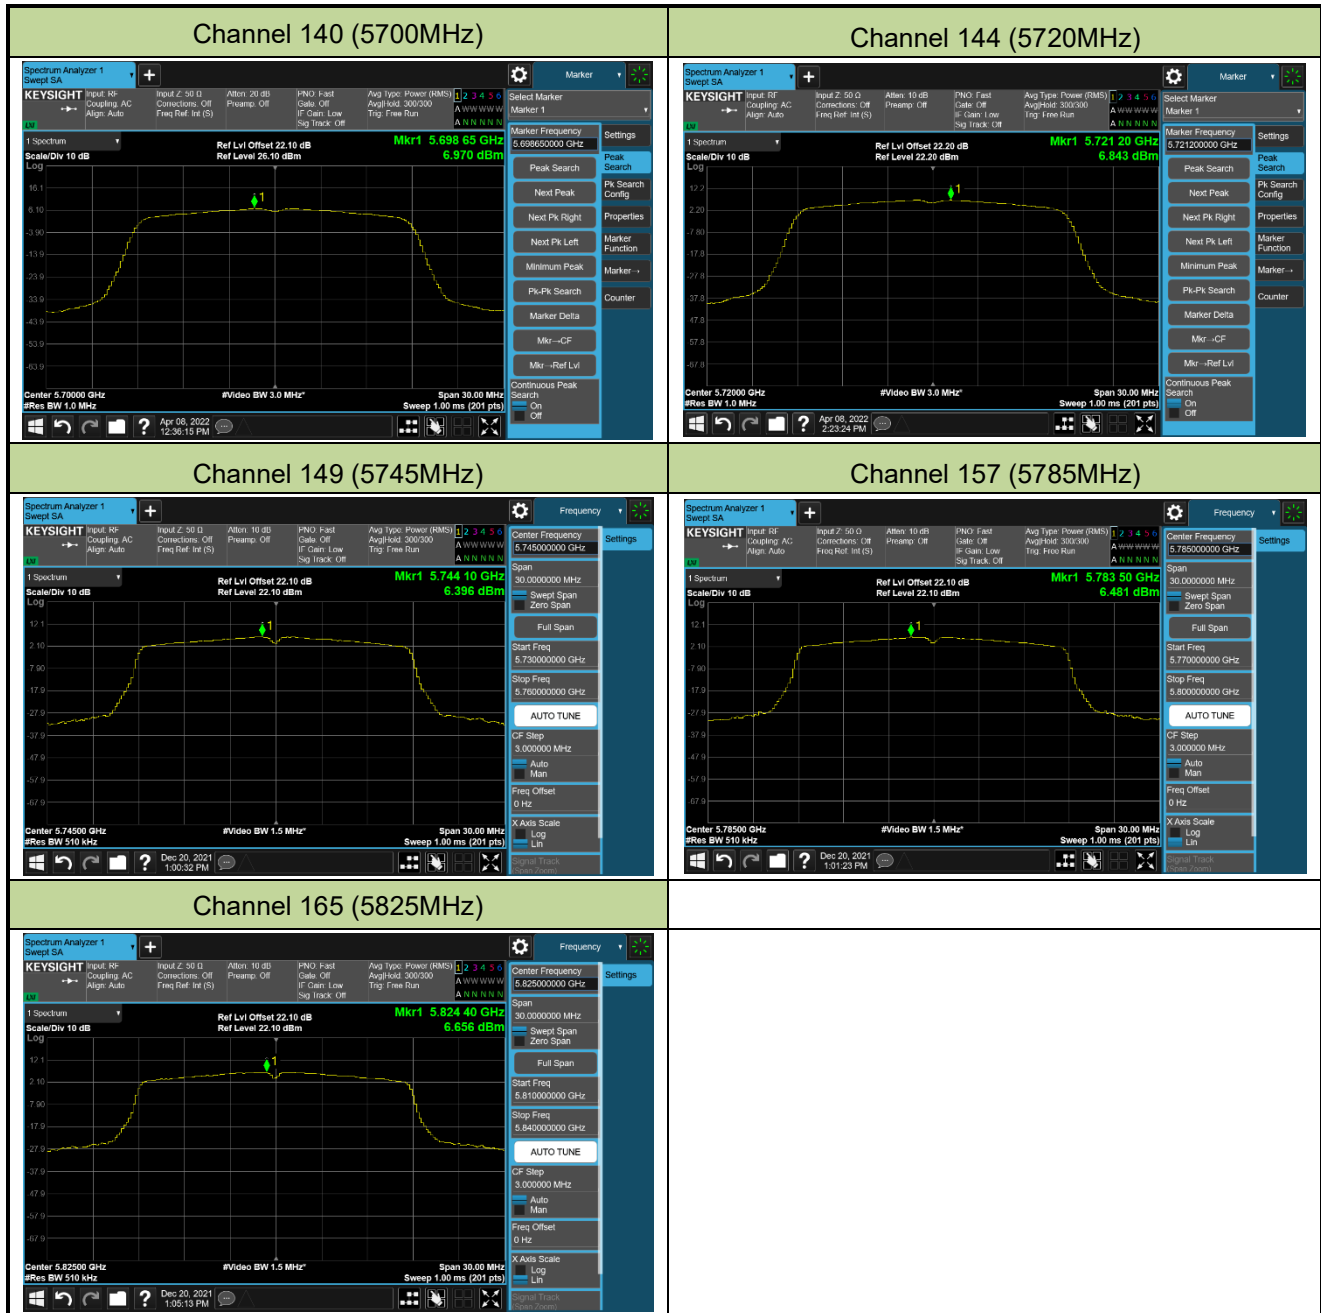

Channel 64 (5580MHz)

802.11n-HT20 Power Spectral Density – Ant 1

Channel 36 (5180MHz)

Channel 44 (5220MHz)

Channel 48 (5240MHz)

Channel 52 (5260MHz)

Channel 60 (5300MHz)

Channel 64 (5320MHz)

Channel 100 (5500MHz)

Channel 116 (5580MHz)

802.11n-HT40 Power Spectral Density – Ant 1

Channel 38 (5190MHz)

Channel 46 (5230MHz)

Channel 54 (5270MHz)

Channel 62 (5310MHz)

Channel 102 (5510MHz)