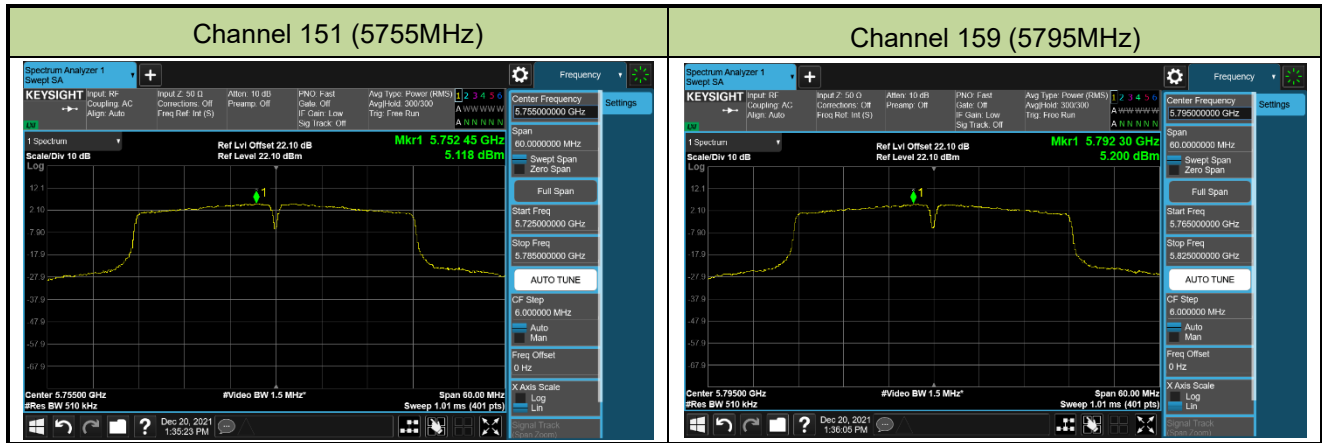

802.11ac-VHT40 Power Spectral Density – Ant 0

Channel 38 (5190MHz)

Channel 46 (5230MHz)

Channel 54 (5270MHz)

Channel 62 (5310MHz)

Channel 102 (5510MHz)

Channel 110 (5550MHz)

Channel 134 (5670MHz)

Channel 142 (5710MHz)

802.11ac-VHT80 Power Spectral Density – Ant 0

Channel 42 (5210MHz)

Channel 58 (5290MHz)

Channel 106 (5530MHz)

Channel 122 (5610MHz)

Channel 138 (5690MHz)

Channel 155 (5775MHz)