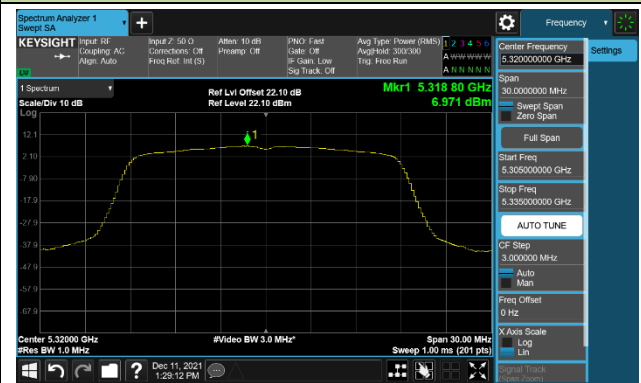

Channel 110 (5550MHz)

Channel 134 (5670MHz)

Channel 142 (5710MHz)

802.11ac-VHT20 Power Spectral Density – Ant 1

Channel 36 (5180MHz)

Channel 44 (5220MHz)

Channel 48 (5240MHz)

Channel 52 (5260MHz)

Channel 60 (5300MHz)

Channel 64 (5320MHz)

Channel 100 (5500MHz)

Channel 116 (5580MHz)

802.11ac-VHT40 Power Spectral Density – Ant 1

Channel 38 (5190MHz)

Channel 46 (5230MHz)

Channel 54 (5270MHz)