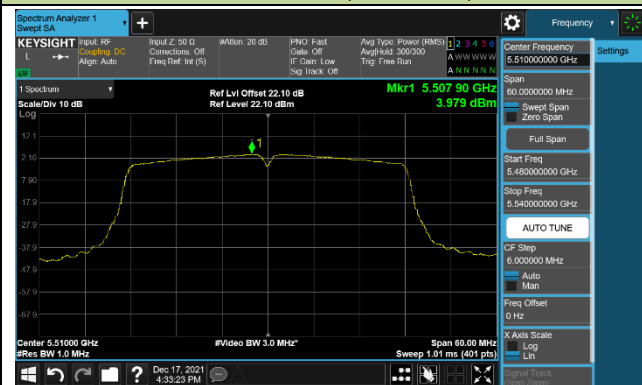

802.11ac-VHT40 Power Spectral Density – Ant 0

Channel 38 (5190MHz)

Channel 46 (5230MHz)

Channel 54 (5270MHz)

Channel 62 (5310MHz)

Channel 102 (5510MHz)

Channel 110 (5550MHz)

Channel 134 (5670MHz)

Channel 142 (5710MHz)

802.11ac-VHT80 Power Spectral Density – Ant 0

Channel 42 (5210MHz)

Channel 58 (5290MHz)

Channel 106 (5530MHz)

Channel 122 (5610MHz)

Channel 138 (5690MHz)

Channel 155 (5775MHz)