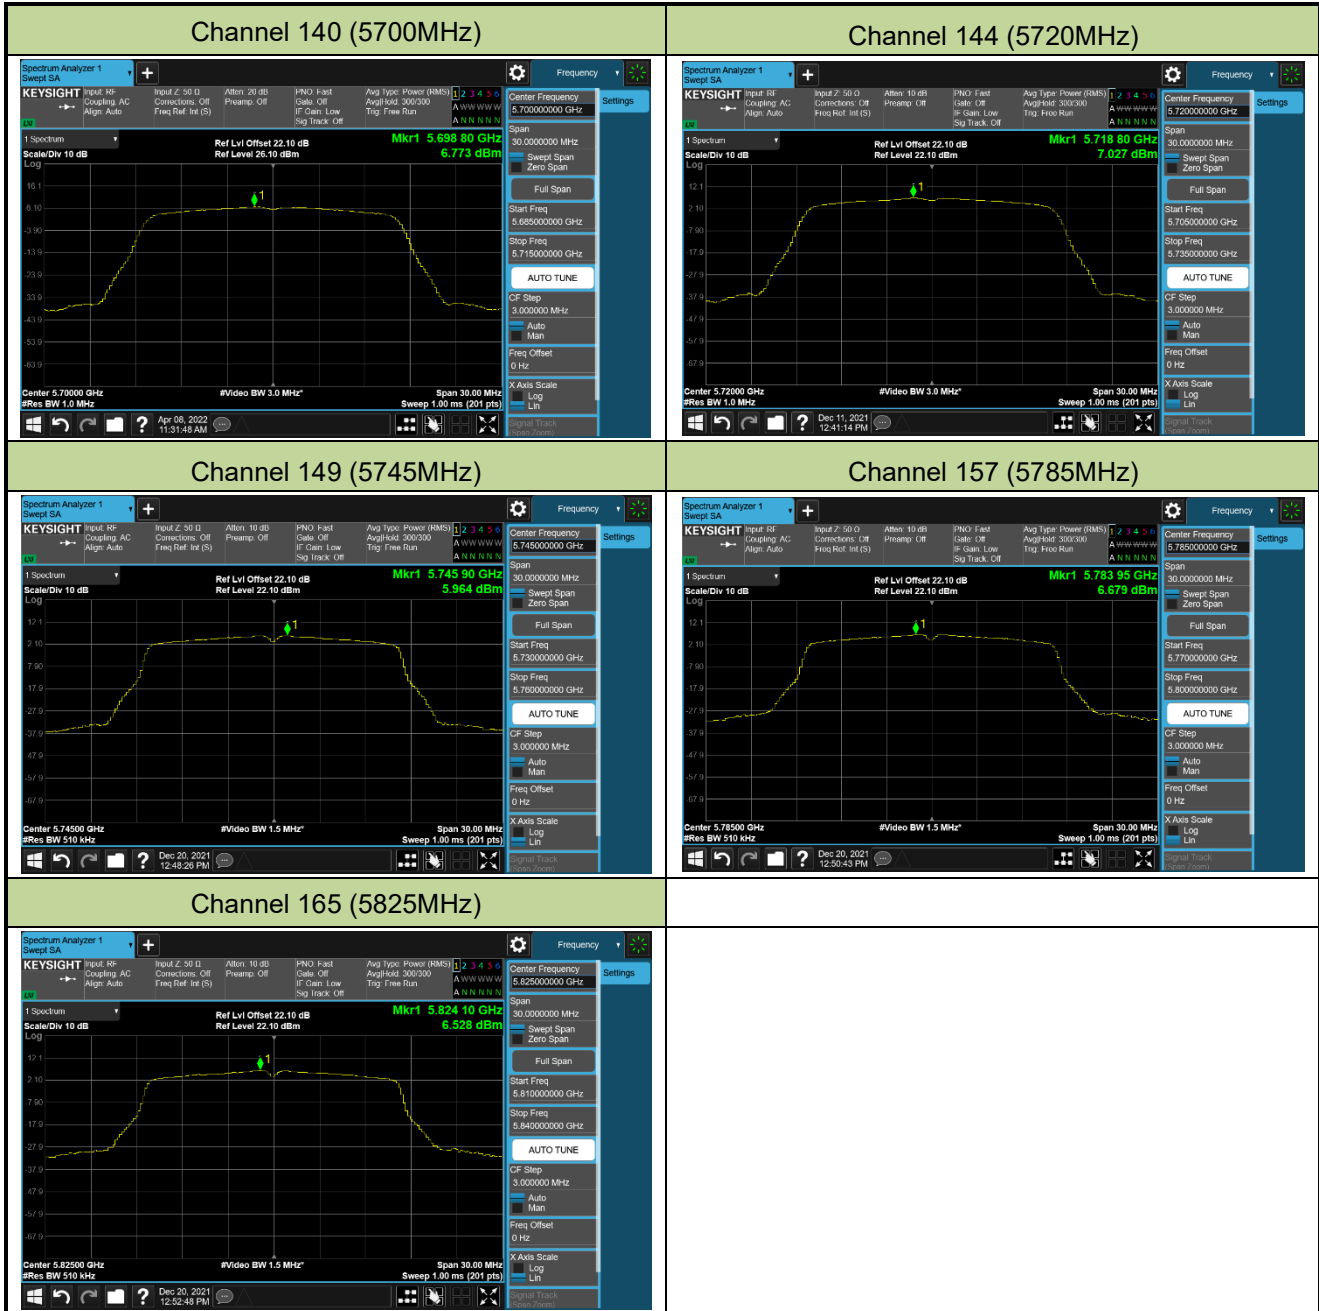

Channel 142 (5710MHz)

802.11ac-VHT80 Power Spectral Density – Ant 0

Channel 42 (5210MHz)

Channel 58 (5290MHz)

Channel 106 (5530MHz)

Channel 122 (5610MHz)

Channel 138 (5690MHz)

Channel 155 (5775MHz)

802.11a Power Spectral Density – Ant 1

Channel 36 (5180MHz)

Channel 44 (5220MHz)

Channel 48 (5240MHz)

Channel 52 (5260MHz)

Channel 60 (5300MHz)

Channel 64 (5320MHz)

Channel 100 (5500MHz)

Channel 64 (5580MHz)

802.11n-HT20 Power Spectral Density – Ant 1

Channel 36 (5180MHz)

Channel 44 (5220MHz)

Channel 48 (5240MHz)

Channel 52 (5260MHz)

Channel 60 (5300MHz)

Channel 64 (5320MHz)