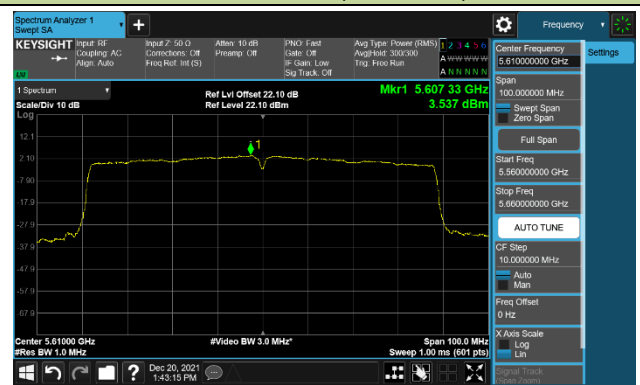

Channel 142 (5710MHz)

802.11ac-VHT80 Power Spectral Density – Ant 0

Channel 42 (5210MHz)

Channel 58 (5290MHz)

Channel 106 (5530MHz)

Channel 122 (5610MHz)

Channel 138 (5690MHz)

Channel 155 (5775MHz)

802.11a Power Spectral Density – Ant 1

Channel 36 (5180MHz)

Channel 44 (5220MHz)

Channel 48 (5240MHz)

Channel 52 (5260MHz)

Channel 60 (5300MHz)

Channel 64 (5320MHz)

Channel 100 (5500MHz)