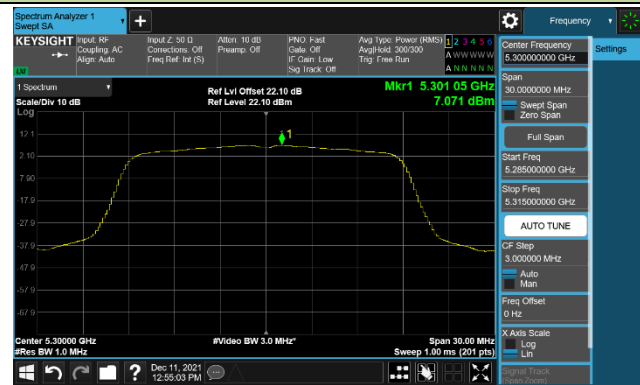

Channel 64 (5580MHz)

802.11n-HT20 Power Spectral Density – Ant 1

Channel 36 (5180MHz)

Channel 44 (5220MHz)

Channel 48 (5240MHz)

Channel 52 (5260MHz)

Channel 60 (5300MHz)

Channel 64 (5320MHz)