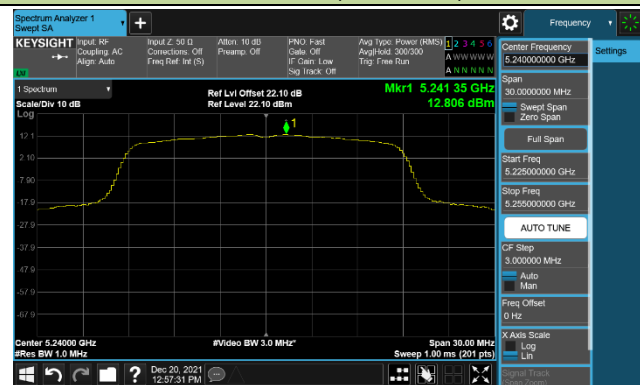

Channel 64 (5580MHz)

802.11n-HT20 Power Spectral Density – Ant 1

Channel 36 (5180MHz)

Channel 44 (5220MHz)

Channel 48 (5240MHz)

Channel 52 (5260MHz)

Channel 60 (5300MHz)

Channel 64 (5320MHz)