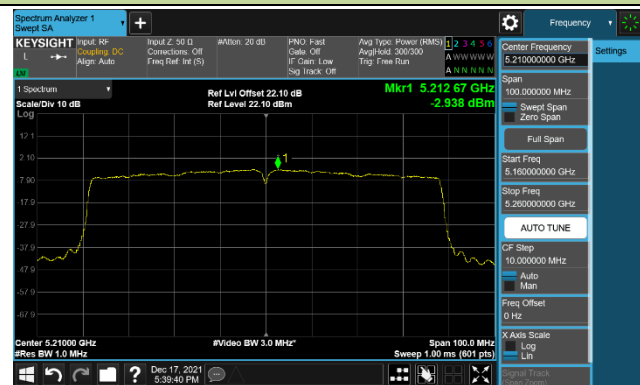

802.11ac-VHT40 Power Spectral Density – Ant 0

Channel 38 (5190MHz)

Channel 46 (5230MHz)

Channel 54 (5270MHz)

Channel 62 (5310MHz)

Channel 102 (5510MHz)

Channel 110 (5550MHz)

Channel 134 (5670MHz)

Channel 142 (5710MHz)

802.11ac-VHT80 Power Spectral Density – Ant 0

Channel 42 (5210MHz)

Channel 58 (5290MHz)

Channel 106 (5530MHz)

Channel 122 (5610MHz)

Channel 138 (5690MHz)

Channel 155 (5775MHz)