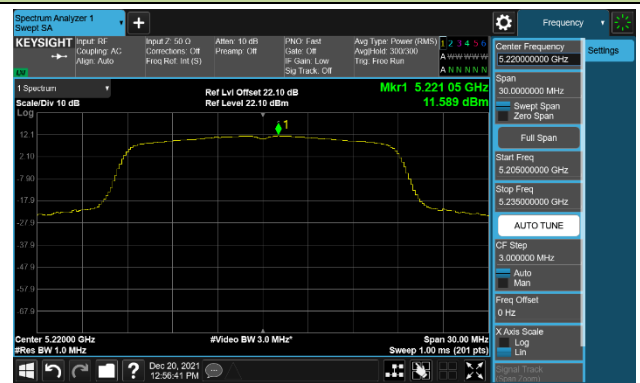

Channel 64 (5580MHz)

802.11n-HT20 Power Spectral Density – Ant 1

Channel 36 (5180MHz)

Channel 44 (5220MHz)

Channel 48 (5240MHz)

Channel 52 (5260MHz)

Channel 60 (5300MHz)

Channel 64 (5320MHz)