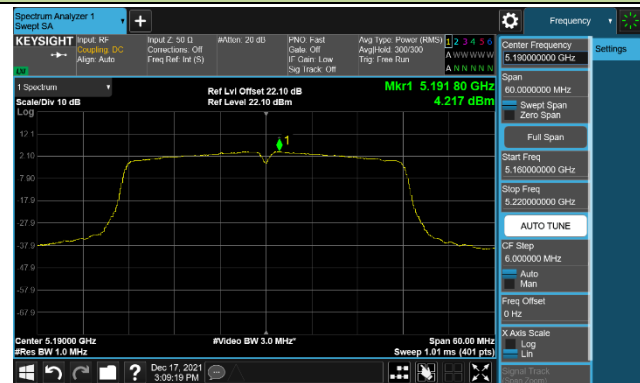

Channel 100 (5500MHz)

Channel 116 (5580MHz)

802.11n-HT40 Power Spectral Density – Ant 1

Channel 38 (5190MHz)

Channel 46 (5230MHz)

Channel 54 (5270MHz)

Channel 62 (5310MHz)

Channel 102 (5510MHz)

Channel 110 (5550MHz)

Channel 134 (5670MHz)

Channel 142 (5710MHz)

802.11ac-VHT20 Power Spectral Density – Ant 1

Channel 36 (5180MHz)

Channel 44 (5220MHz)

Channel 48 (5240MHz)

Channel 52 (5260MHz)