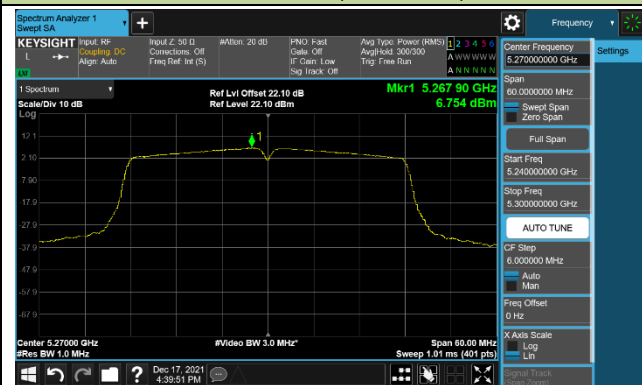

802.11ac-VHT40 Power Spectral Density – Ant 0

Channel 38 (5190MHz)

Channel 46 (5230MHz)

Channel 54 (5270MHz)

Channel 62 (5310MHz)

Channel 102 (5510MHz)

Channel 110 (5550MHz)

Channel 134 (5670MHz)

Channel 142 (5710MHz)

802.11ac-VHT80 Power Spectral Density – Ant 0

Channel 42 (5210MHz)

Channel 58 (5290MHz)

Channel 106 (5530MHz)

Channel 122 (5610MHz)

Channel 138 (5690MHz)

Channel 155 (5775MHz)