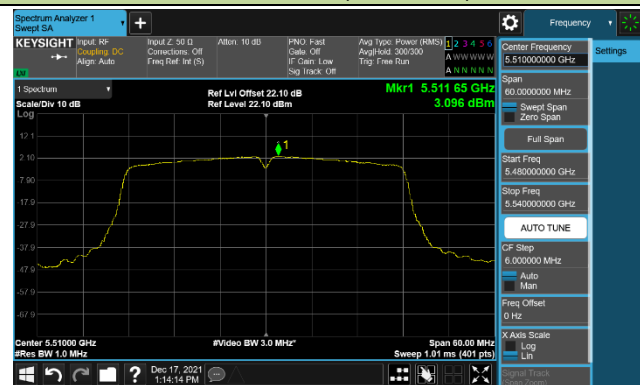

Channel 100 (5500MHz)

Channel 116 (5580MHz)

802.11n-HT40 Power Spectral Density – Ant 1

Channel 38 (5190MHz)

Channel 46 (5230MHz)

Channel 54 (5270MHz)

Channel 62 (5310MHz)

Channel 102 (5510MHz)

Channel 110 (5550MHz)

Channel 134 (5670MHz)

Channel 142 (5710MHz)

802.11ac-VHT20 Power Spectral Density – Ant 1

Channel 36 (5180MHz)

Channel 44 (5220MHz)

Channel 48 (5240MHz)

Channel 52 (5260MHz)