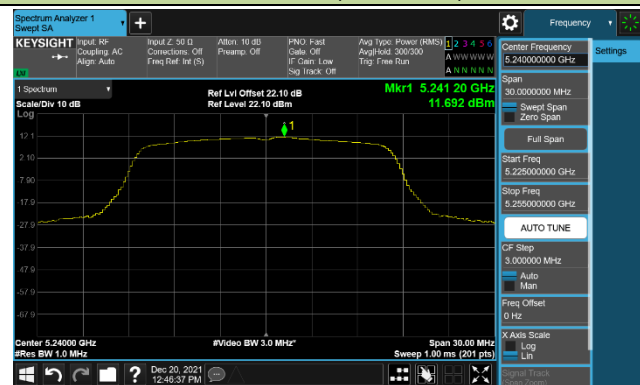

802.11a Power Spectral Density – Ant 1

Channel 36 (5180MHz)

Channel 44 (5220MHz)

Channel 48 (5240MHz)

Channel 52 (5260MHz)

Channel 60 (5300MHz)

Channel 64 (5320MHz)

Channel 100 (5500MHz)

Channel 64 (5580MHz)

802.11n-HT20 Power Spectral Density – Ant 1

Channel 36 (5180MHz)

Channel 44 (5220MHz)

Channel 48 (5240MHz)

Channel 52 (5260MHz)

Channel 60 (5300MHz)

Channel 64 (5320MHz)