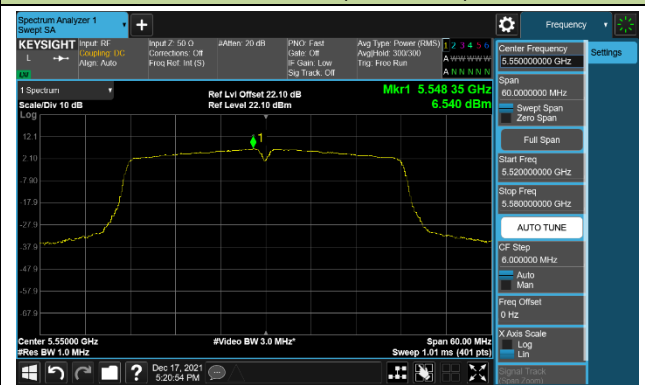

Channel 110 (5550MHz)

Channel 134 (5670MHz)

Channel 142 (5710MHz)

802.11ac-VHT20 Power Spectral Density – Ant 1

Channel 36 (5180MHz)

Channel 44 (5220MHz)

Channel 48 (5240MHz)

Channel 52 (5260MHz)

Channel 60 (5300MHz)

Channel 64 (5320MHz)

Channel 100 (5500MHz)

Channel 116 (5580MHz)

802.11ac-VHT40 Power Spectral Density – Ant 1

Channel 38 (5190MHz)

Channel 46 (5230MHz)

Channel 54 (5270MHz)

Channel 62 (5310MHz)

Channel 102 (5510MHz)

Channel 110 (5550MHz)

Channel 134 (5670MHz)

Channel 142 (5710MHz)