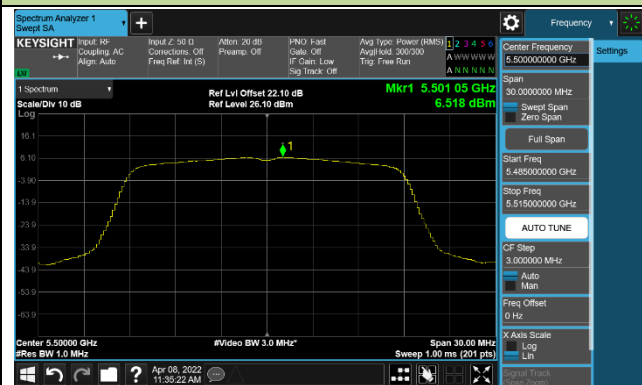

Channel 110 (5550MHz)

Channel 134 (5670MHz)

Channel 142 (5710MHz)

802.11ac-VHT20 Power Spectral Density – Ant 1

Channel 36 (5180MHz)

Channel 44 (5220MHz)

Channel 48 (5240MHz)

Channel 52 (5260MHz)

Channel 60 (5300MHz)

Channel 64 (5320MHz)

Channel 100 (5500MHz)

Channel 116 (5580MHz)

802.11ac-VHT40 Power Spectral Density – Ant 1

Channel 38 (5190MHz)

Channel 46 (5230MHz)

Channel 54 (5270MHz)