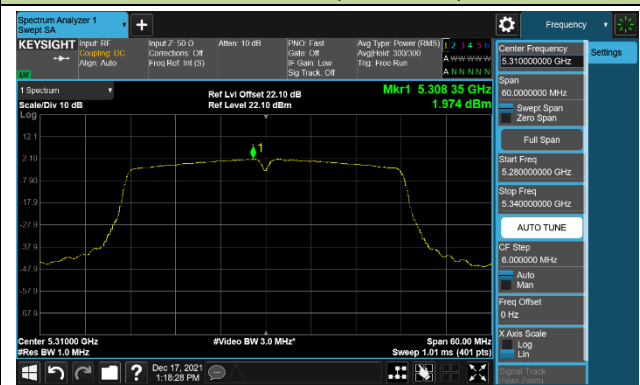

Channel 100 (5500MHz)

Channel 116 (5580MHz)

802.11n-HT40 Power Spectral Density – Ant 1

Channel 38 (5190MHz)

Channel 46 (5230MHz)

Channel 54 (5270MHz)

Channel 62 (5310MHz)

Channel 102 (5510MHz)

Channel 110 (5550MHz)

Channel 134 (5670MHz)

Channel 142 (5710MHz)

802.11ac-VHT20 Power Spectral Density – Ant 1

Channel 36 (5180MHz)

Channel 44 (5220MHz)

Channel 48 (5240MHz)

Channel 52 (5260MHz)