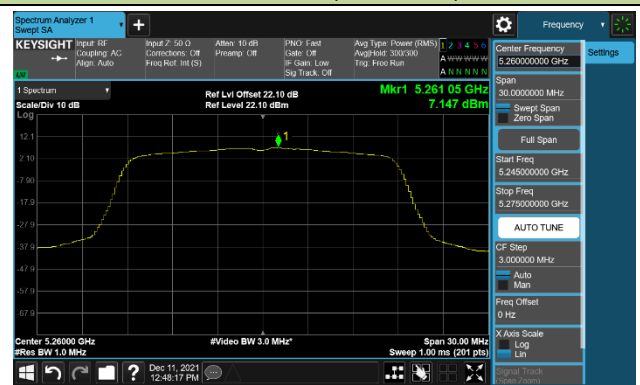

Channel 64 (5580MHz)

802.11n-HT20 Power Spectral Density – Ant 1

Channel 36 (5180MHz)

Channel 44 (5220MHz)

Channel 48 (5240MHz)

Channel 52 (5260MHz)

Channel 60 (5300MHz)

Channel 64 (5320MHz)