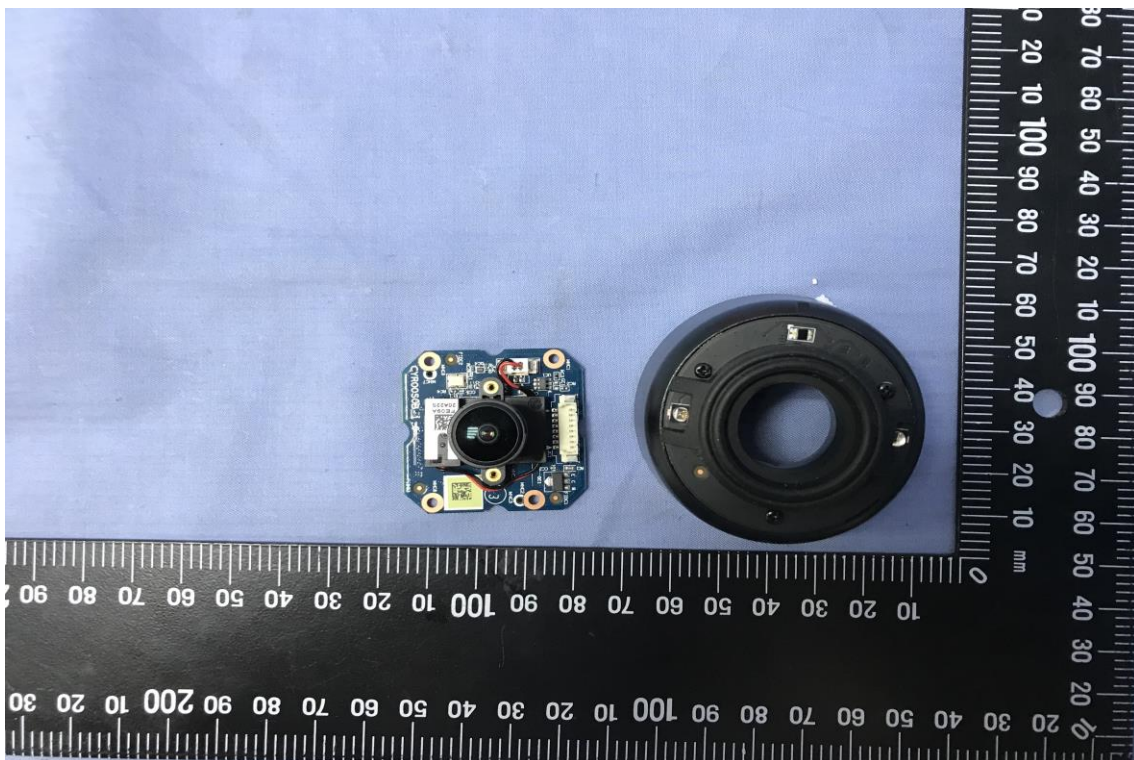

Report No.: T191003D02

INTERNAL PHOTOGRAPHS OF EUT

Camera

Report No.: T191003D02

Camera PCB

Report No.: T191003D02

Page: 13 / 14

Rev.: 01

Antenna

Report No.: T191003D02

Module

Crystal