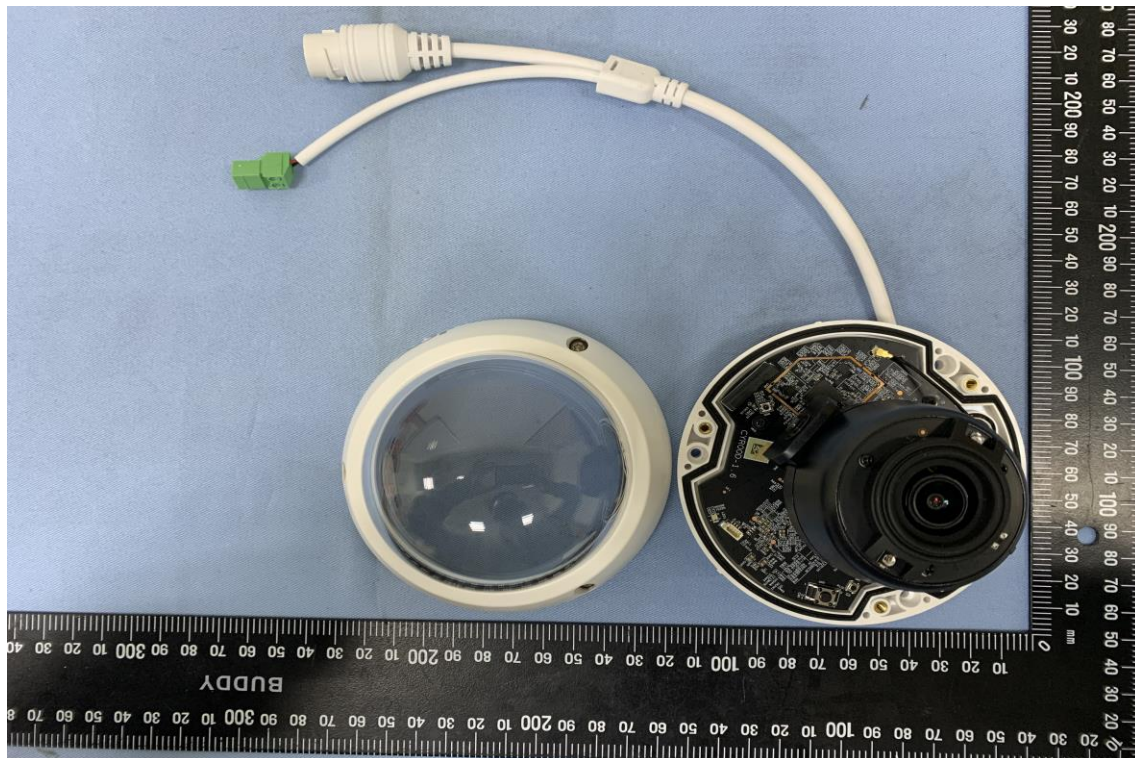

Report No.: T191003D02

INTERNAL PHOTOGRAPHS OF EUT

Camera

Report No.: T191003D02

Camera PCB

Report No.: T191003D02

Page: 13 / 14

Rev.: 01

Antenna

Report No.: T191003D02

Module

Crystal