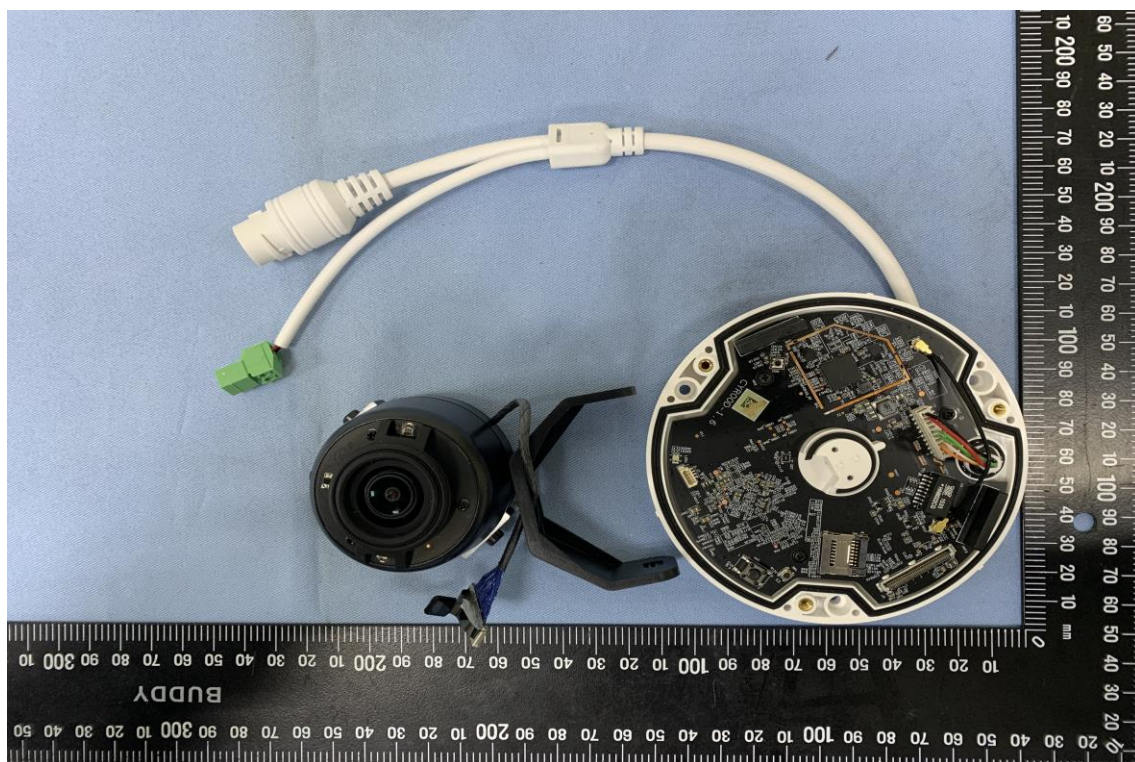

Report No.: T191003D02

INTERNAL PHOTOGRAPHS OF EUT

Camera

Report No.: T191003D02

Camera PCB

Report No.: T191003D02

Page: 13 / 14

Rev.: 01

Antenna

Report No.: T191003D02

Module

Crystal