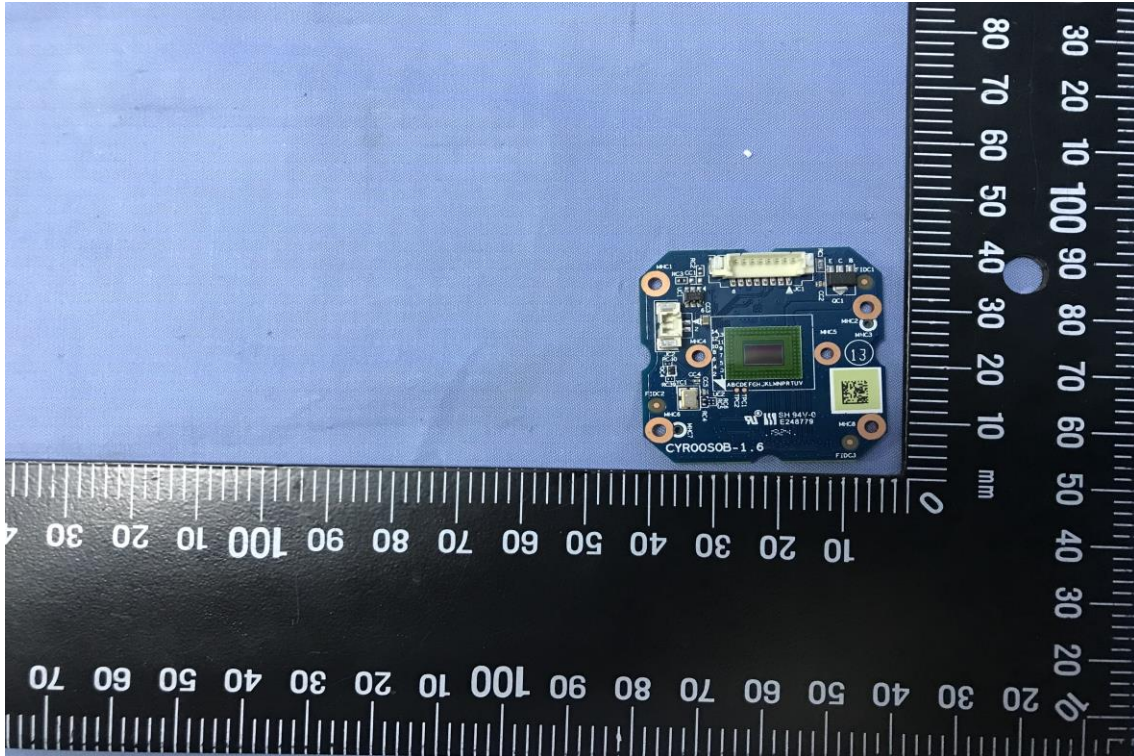

Report No.: T191003D02

INTERNAL PHOTOGRAPHS OF EUT

Camera

Report No.: T191003D02

Camera PCB

Report No.: T191003D02

Page: 13 / 14

Rev.: 01

Antenna

Report No.: T191003D02

Module

Crystal