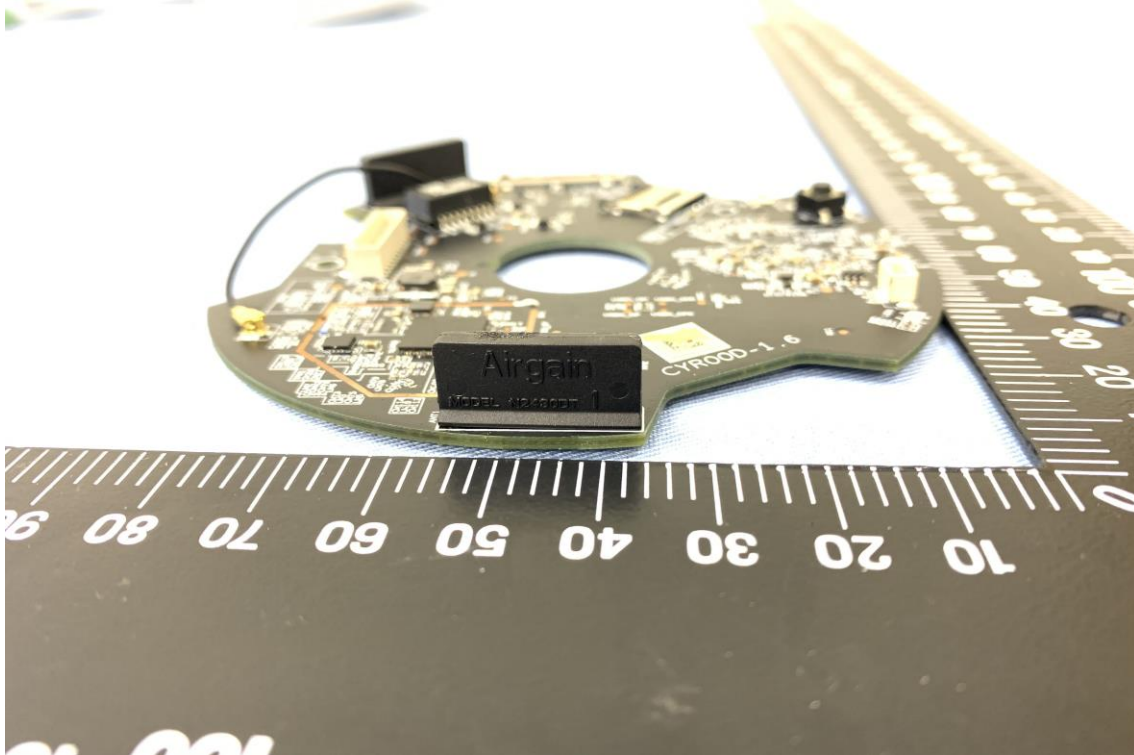

Report No.: T191003D02

INTERNAL PHOTOGRAPHS OF EUT

Camera

Report No.: T191003D02

Camera PCB

Report No.: T191003D02

Page: 13 / 14

Rev.: 01

Antenna

Report No.: T191003D02

Module

Crystal