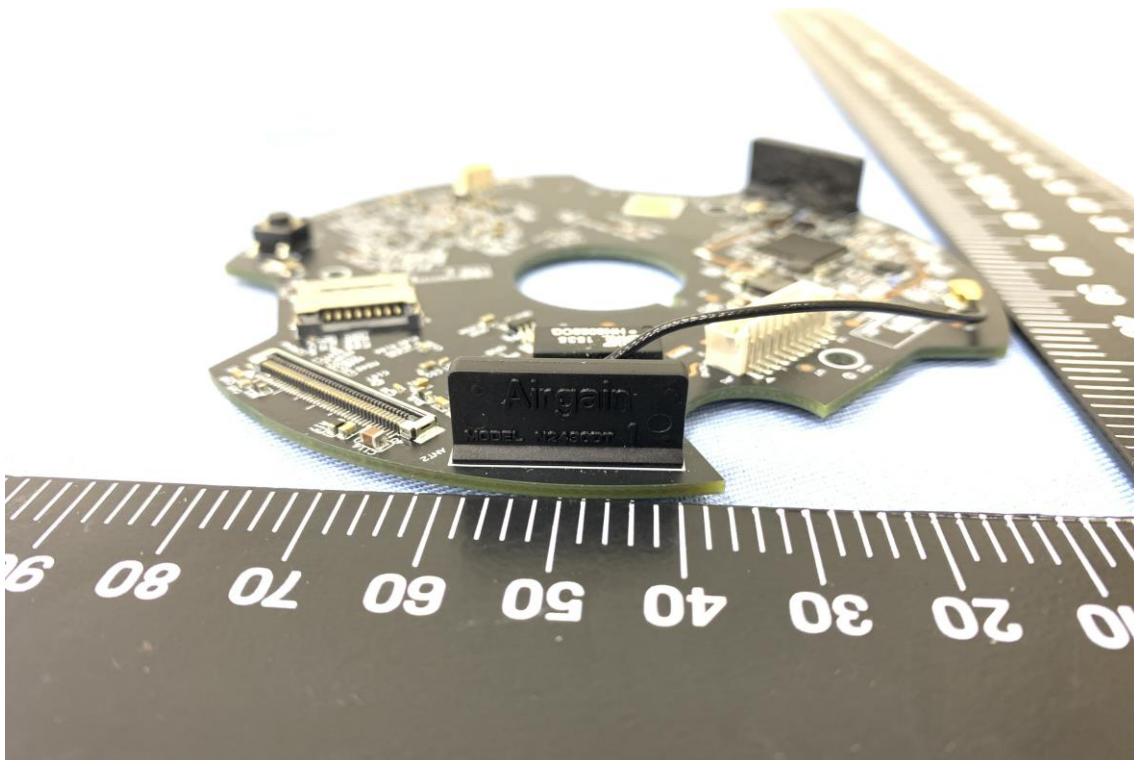

Report No.: T191003D02

INTERNAL PHOTOGRAPHS OF EUT

Camera

Report No.: T191003D02

Camera PCB

Report No.: T191003D02

Page: 13 / 14

Rev.: 01

Antenna

Report No.: T191003D02

Module

Crystal