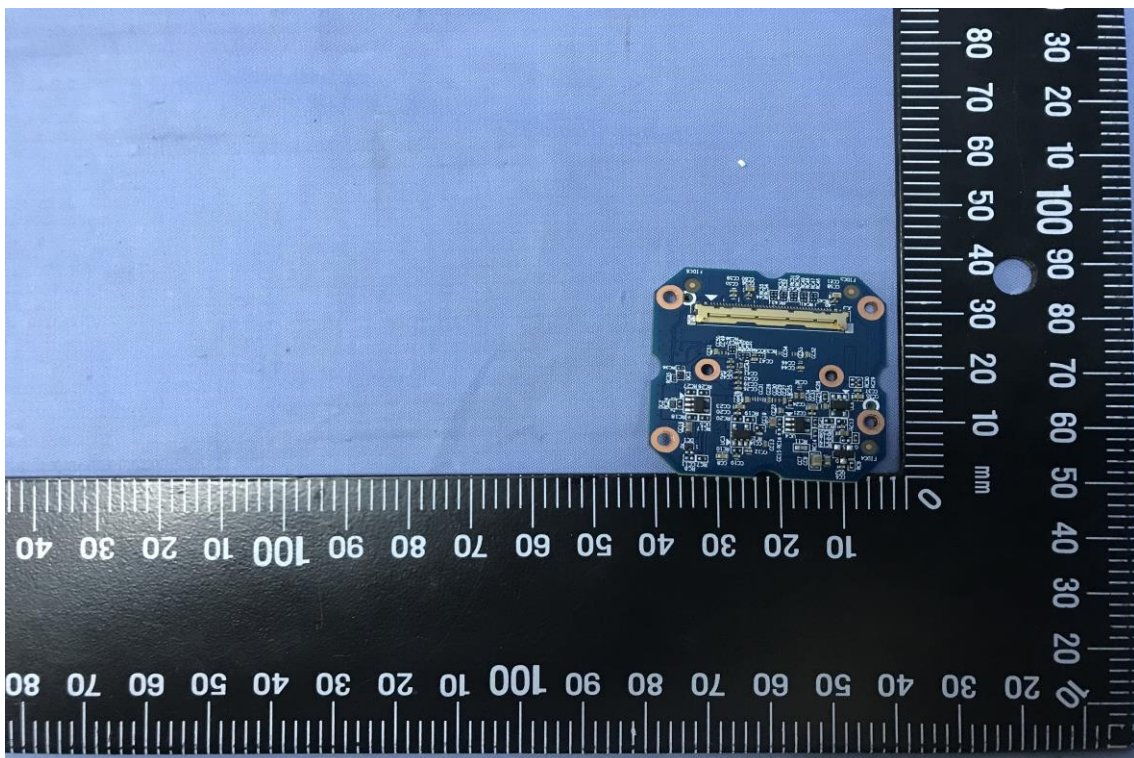

Report No.: T191003D02

INTERNAL PHOTOGRAPHS OF EUT

Camera

Report No.: T191003D02

Camera PCB

Report No.: T191003D02

Page: 13 / 14

Rev.: 01

Antenna

Report No.: T191003D02

Module

Crystal