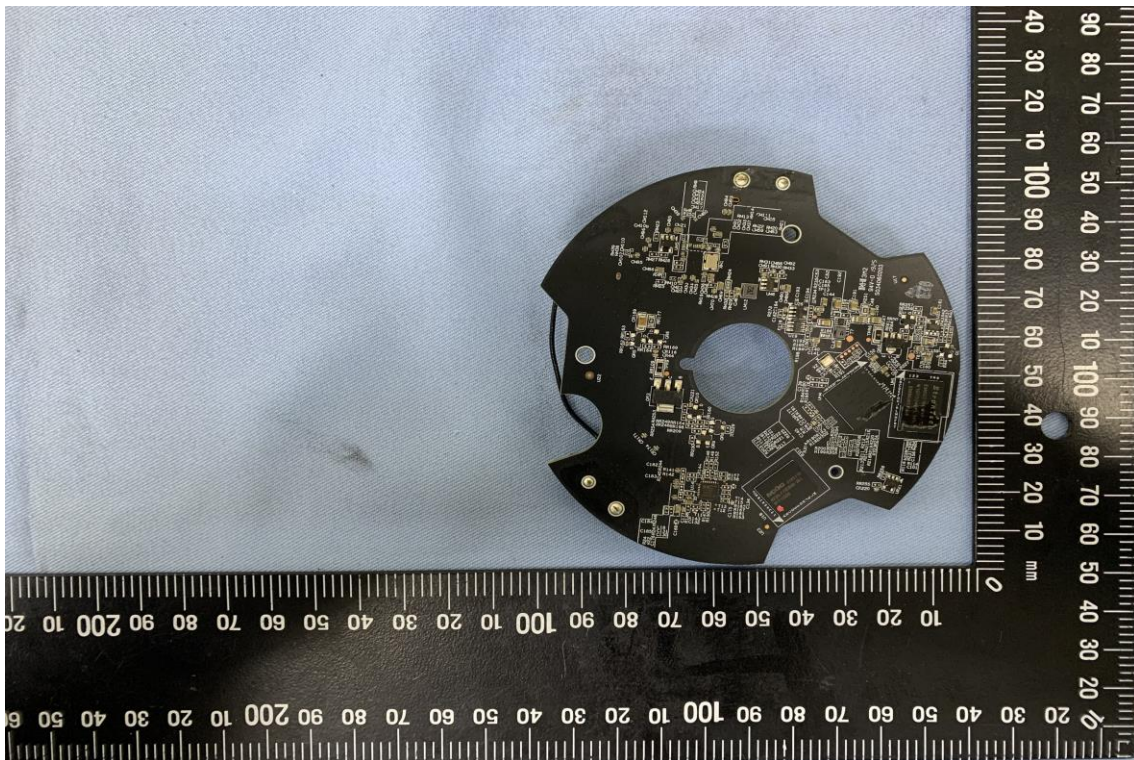

Report No.: T191003D02

INTERNAL PHOTOGRAPHS OF EUT

Camera

Report No.: T191003D02

Camera PCB

Report No.: T191003D02

Page: 13 / 14

Rev.: 01

Antenna

Report No.: T191003D02

Module

Crystal