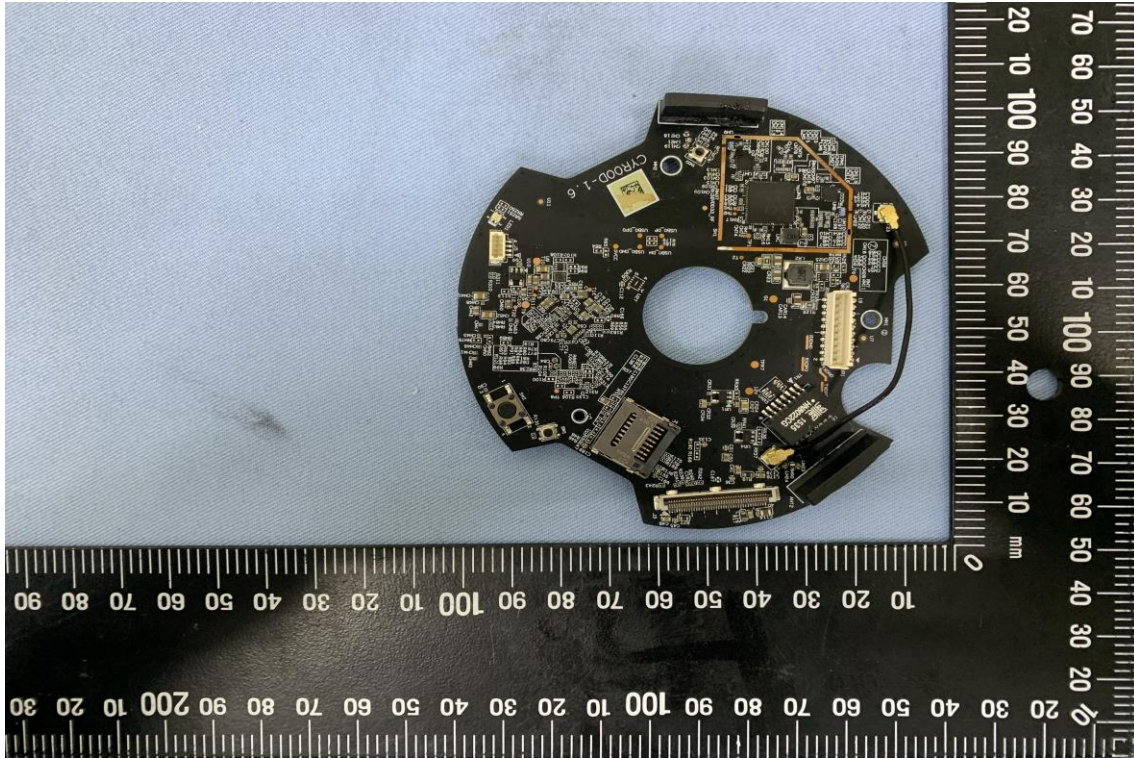

Report No.: T191003D02

INTERNAL PHOTOGRAPHS OF EUT

Camera

Report No.: T191003D02

Camera PCB

Report No.: T191003D02

Page: 13 / 14

Rev.: 01

Antenna

Report No.: T191003D02

Module

Crystal