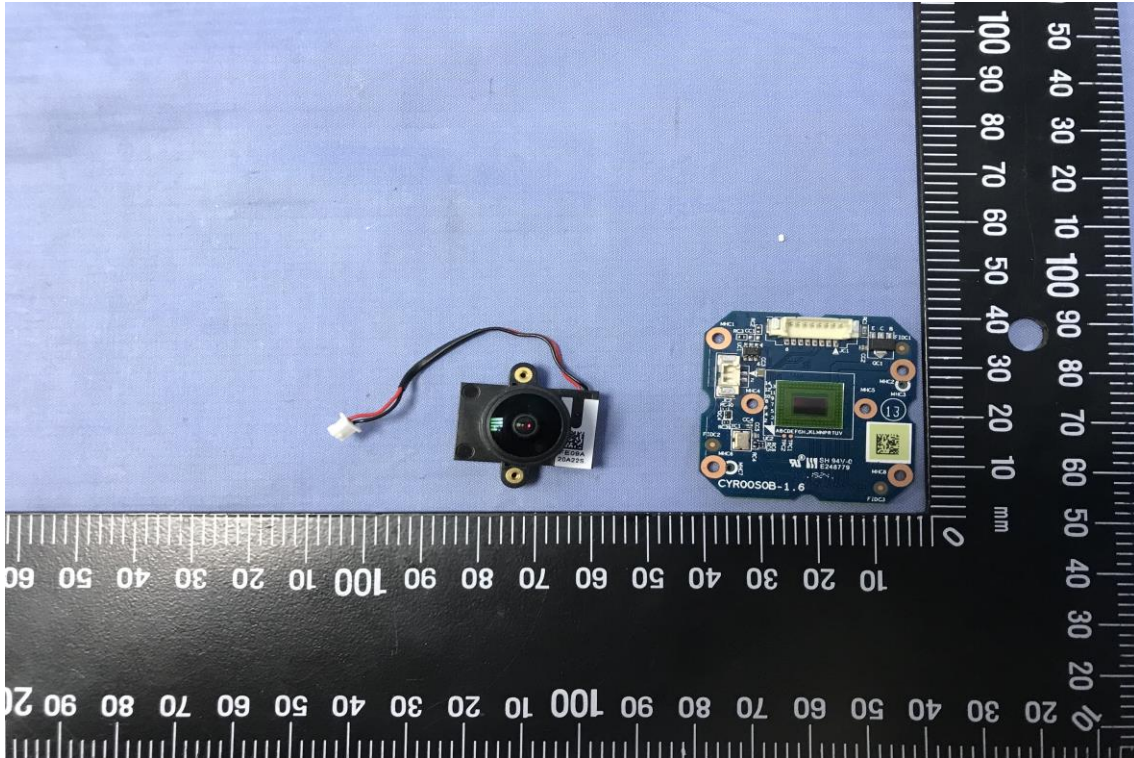

Report No.: T191003D02

INTERNAL PHOTOGRAPHS OF EUT

Camera

Report No.: T191003D02

Camera PCB

Report No.: T191003D02

Page: 13 / 14

Rev.: 01

Antenna

Report No.: T191003D02

Module

Crystal