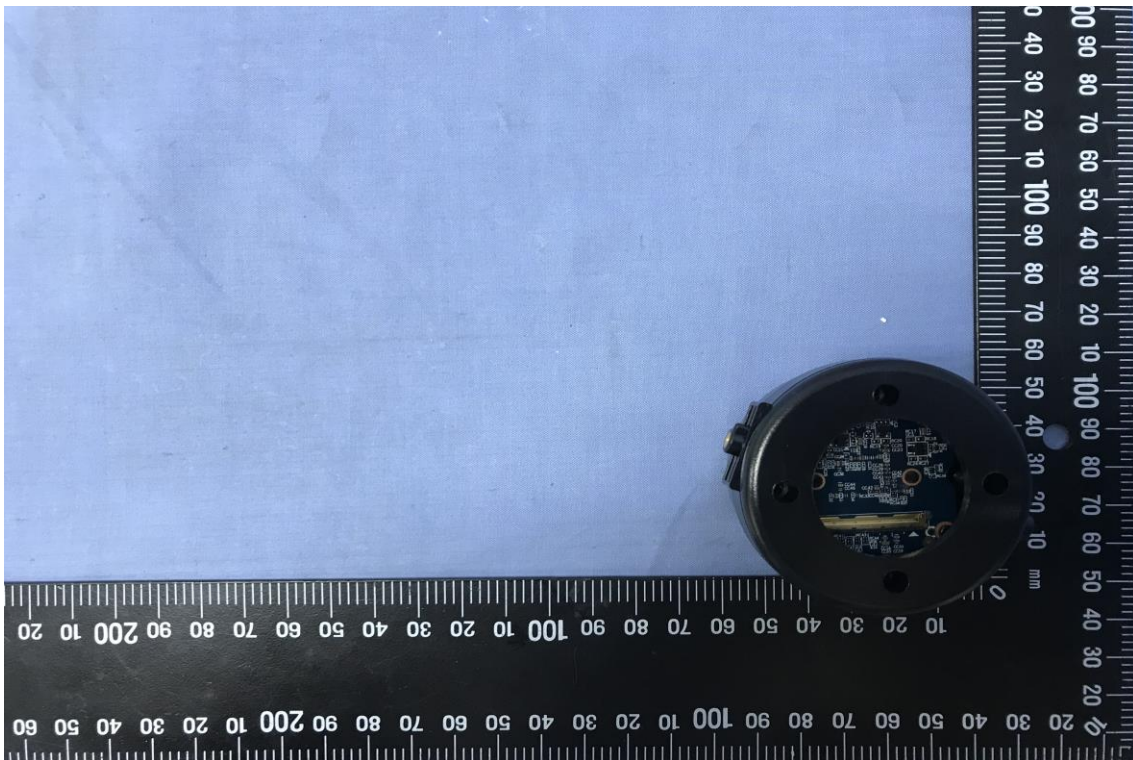

Report No.: T191003D02

INTERNAL PHOTOGRAPHS OF EUT

Camera

Report No.: T191003D02

Camera PCB

Report No.: T191003D02

Page: 13 / 14

Rev.: 01

Antenna

Report No.: T191003D02

Module

Crystal