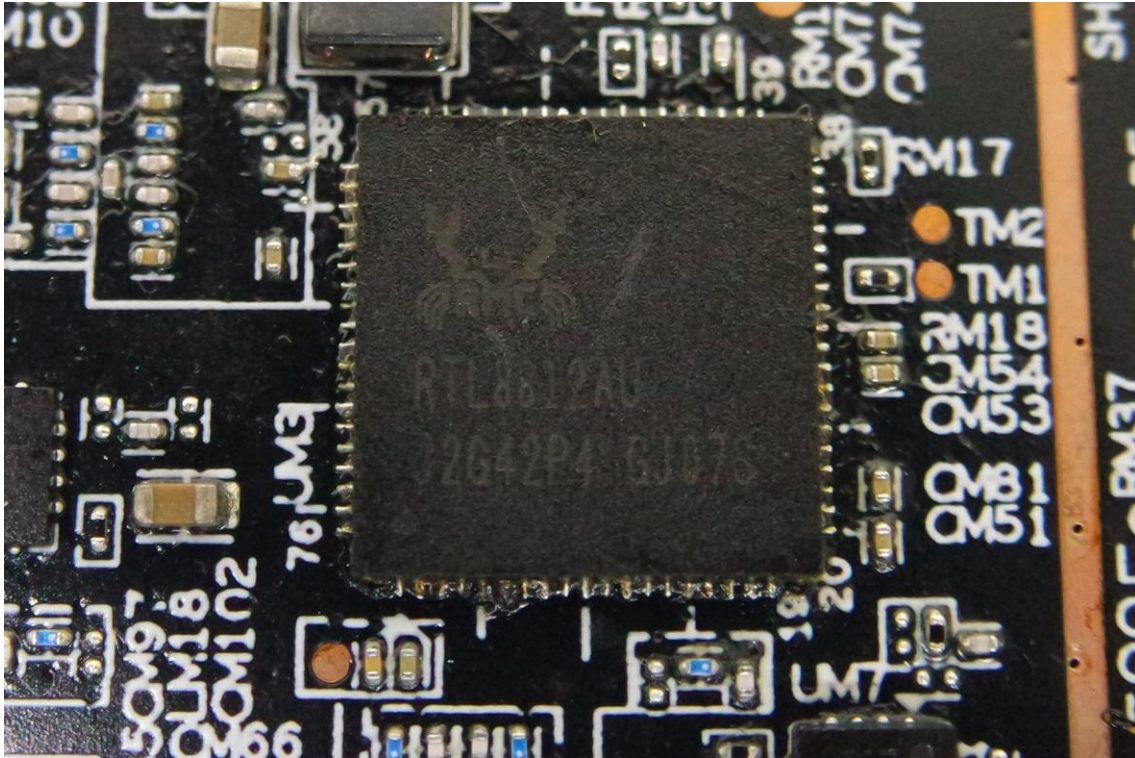

Report No.: T191003D02

INTERNAL PHOTOGRAPHS OF EUT

Camera

Report No.: T191003D02

Camera PCB

Report No.: T191003D02

Page: 13 / 14

Rev.: 01

Antenna

Report No.: T191003D02

Module

Crystal