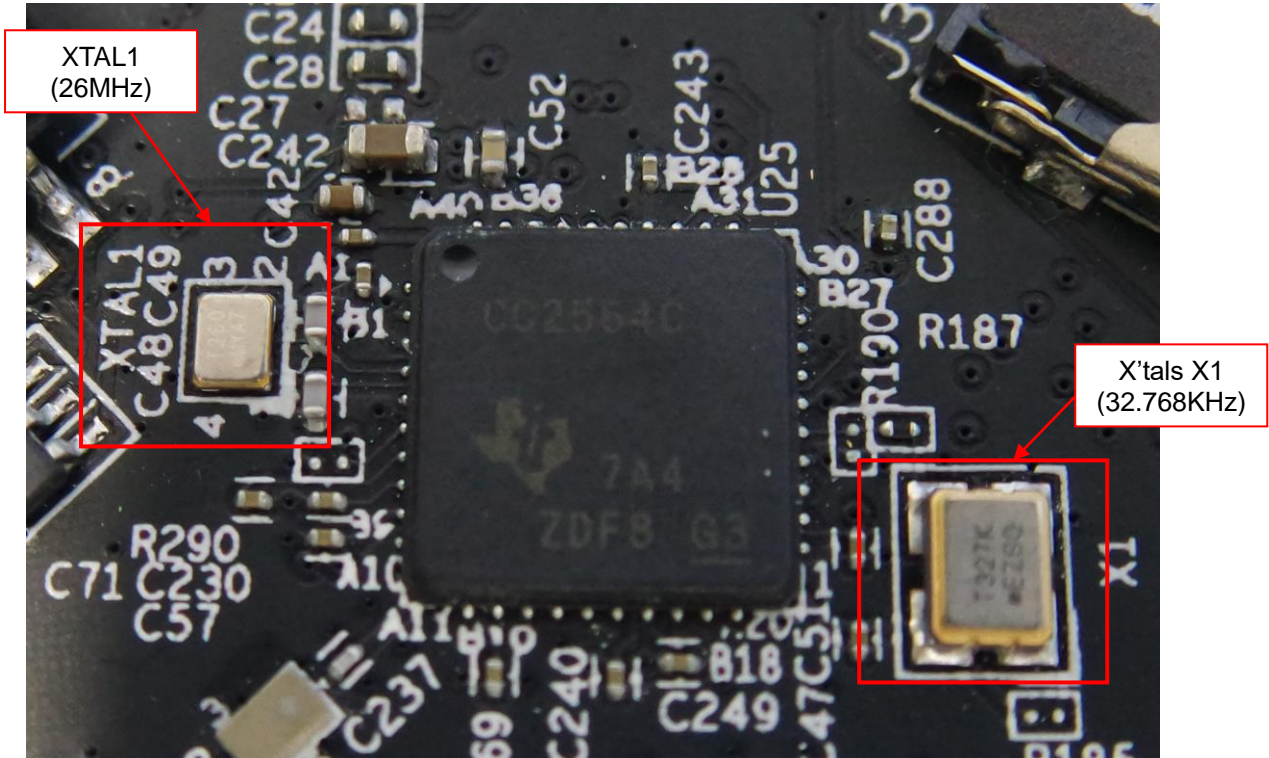

Report No.: T190626D05

INTERNAL PHOTOGRAPHS OF EUT

Antenna

Report No.: T190626D05

Module

Crystal

Report No.: T190626D05

Report No.: T190626D05