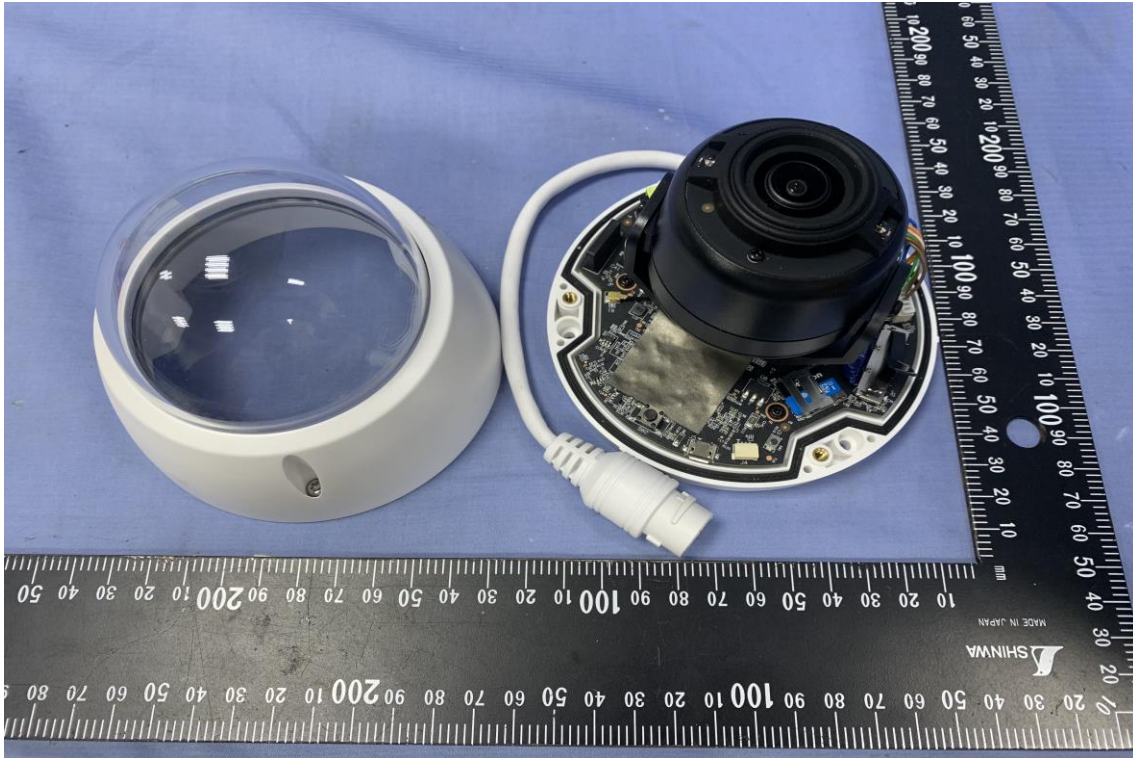

Report No.: T190626D05

INTERNAL PHOTOGRAPHS OF EUT

Antenna

Report No.: T190626D05

Module

Crystal

Report No.: T190626D05

Report No.: T190626D05