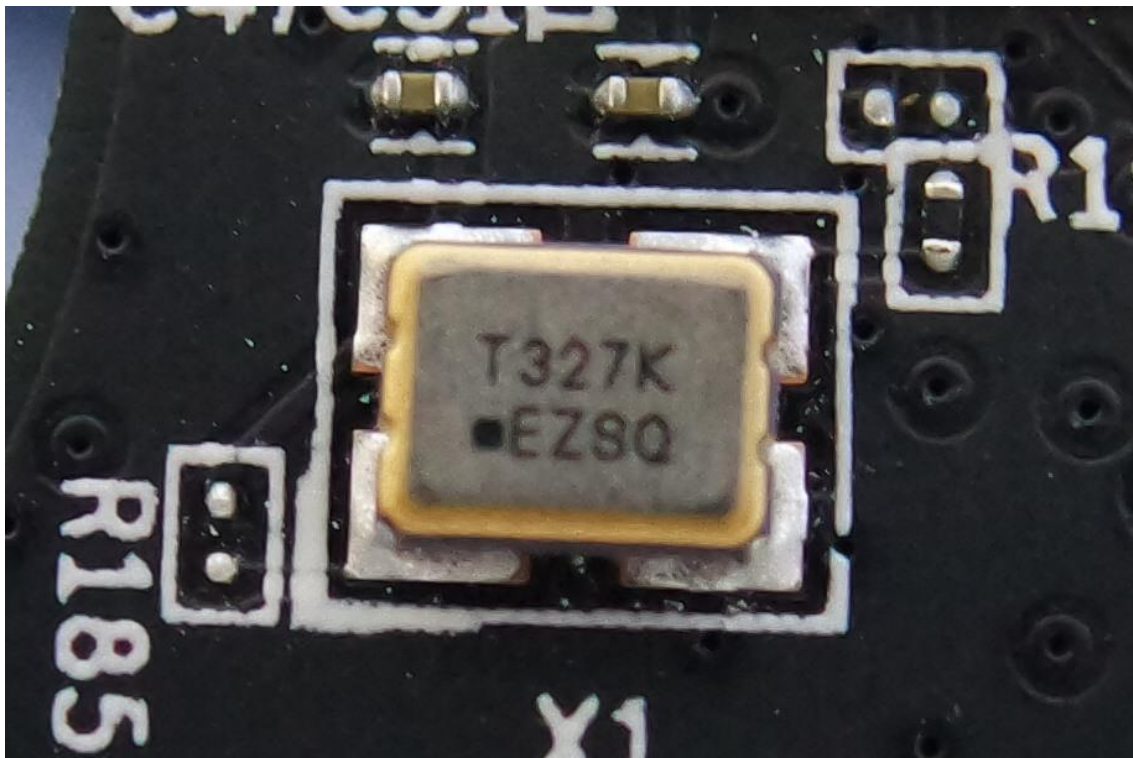

Report No.: T190626D05

INTERNAL PHOTOGRAPHS OF EUT

Antenna

Report No.: T190626D05

Module

Crystal

Report No.: T190626D05

Report No.: T190626D05