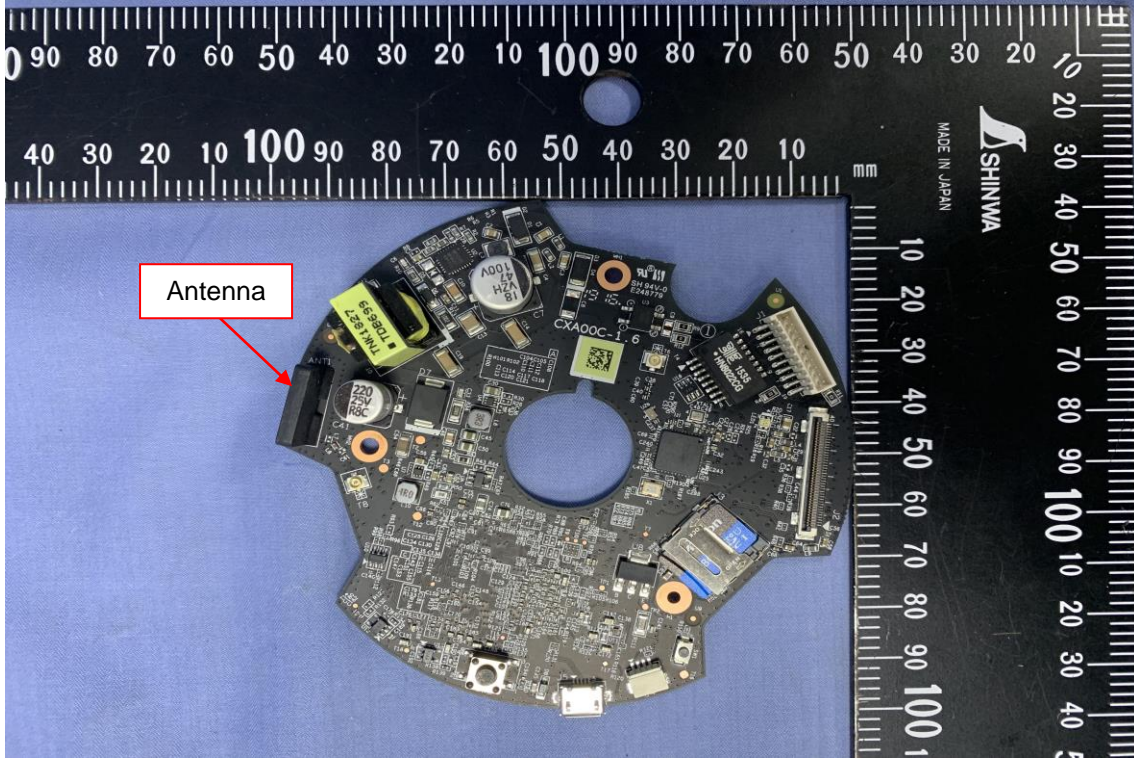

Report No.: T190626D05

INTERNAL PHOTOGRAPHS OF EUT

Antenna

Report No.: T190626D05

Module

Crystal

Report No.: T190626D05

Report No.: T190626D05