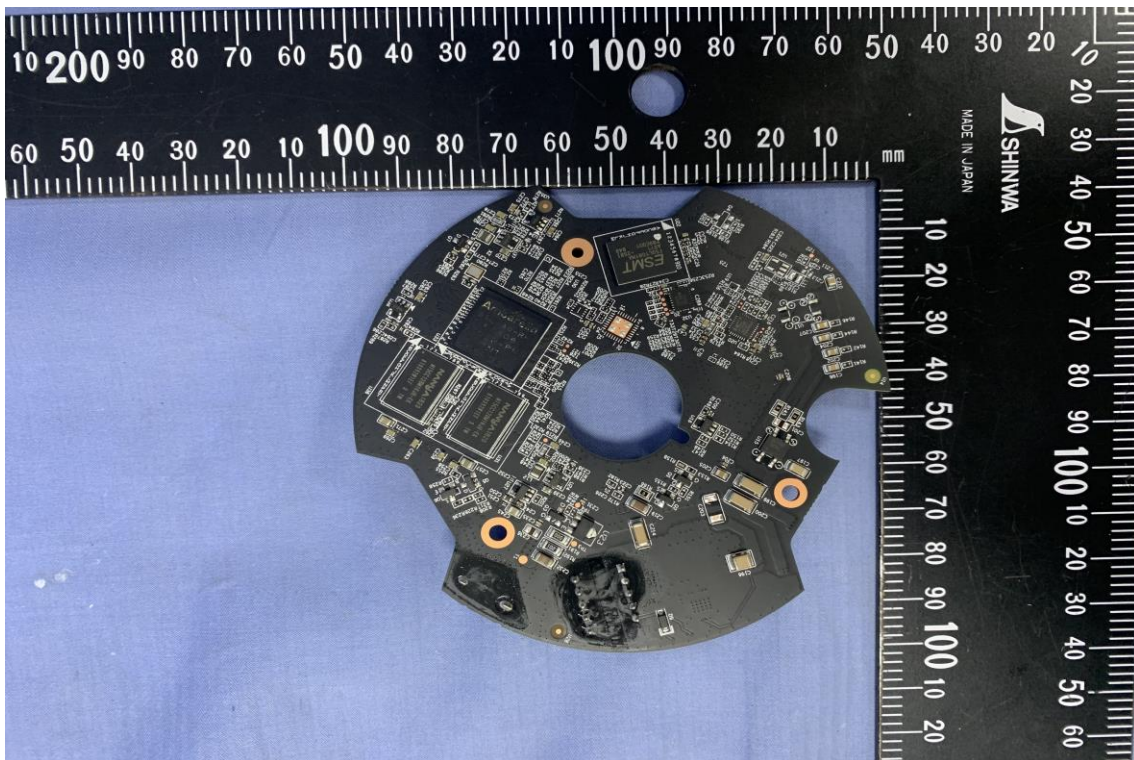

Report No.: T190626D05

INTERNAL PHOTOGRAPHS OF EUT

Antenna

Report No.: T190626D05

Module

Crystal

Report No.: T190626D05

Report No.: T190626D05