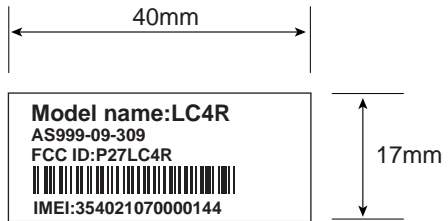

Top Side (on shielding cover)

Label Location

FCC ID:P27LC4R