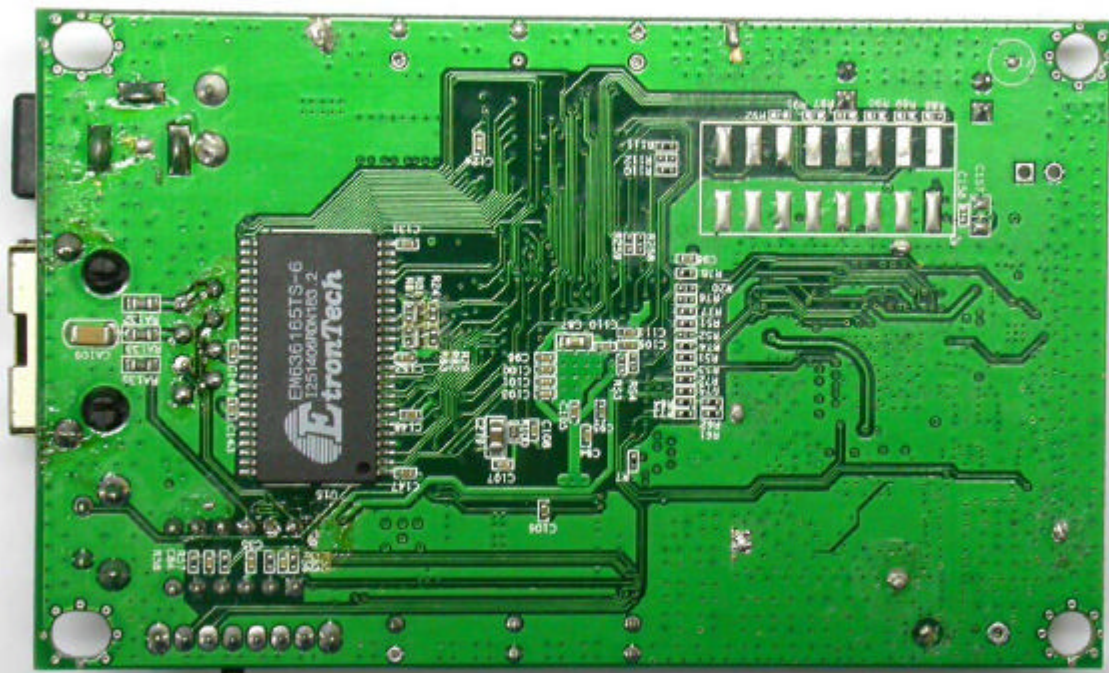

# Internal Photos

I.T.E. POWER SUPPLY  
PART NO.:PWR-10021-01  
MODEL NO.:MU12-2050200-A1  
INPUT:100V-240V ~  
50/60Hz 0.5A  
OUTPUT:5V  $\equiv$  2A

**LISTED**

3G74  
E138754

LEI-4

MADE IN CHINA