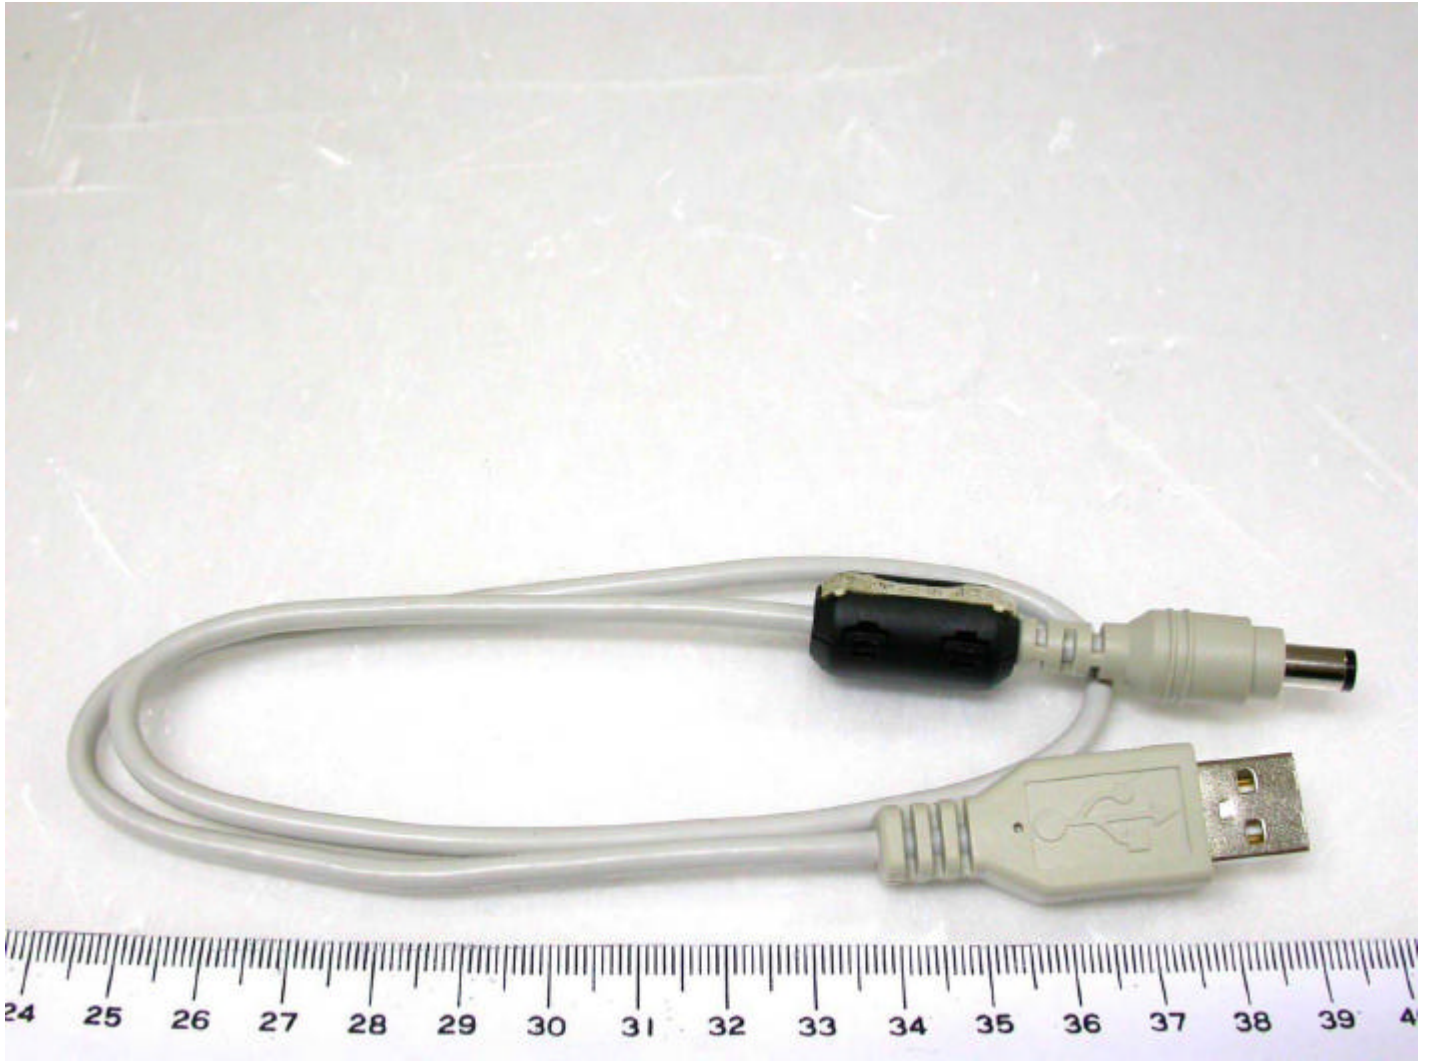

# Internal Photos

I.T.E. POWER SUPPLY  
PART NO.:PWR-10021-01  
MODEL NO.:MU12-2050200-A1  
INPUT:100V-240V ~  
50/60Hz 0.5A  
OUTPUT:5V  $\equiv$  2A

**LISTED**

3G74  
E138754

LEI-4

MADE IN CHINA