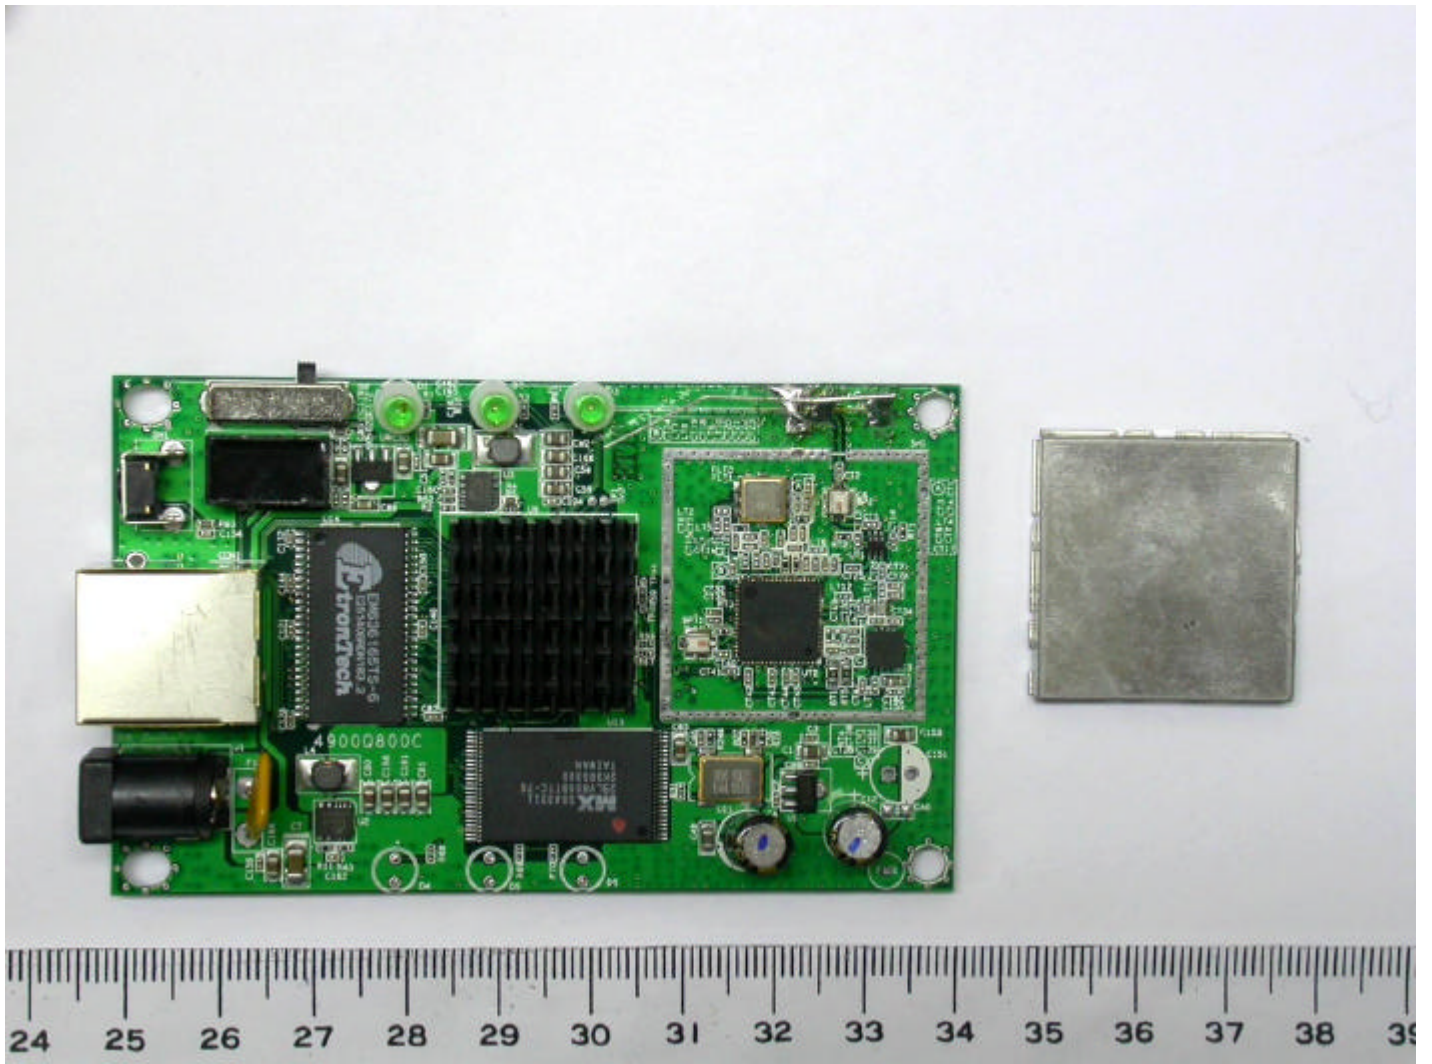

# Internal Photos

I.T.E. POWER SUPPLY  
PART NO.:PWR-10021-01  
MODEL NO.:MU12-2050200-A1  
INPUT:100V-240V ~  
50/60Hz 0.5A  
OUTPUT:5V  $\equiv$  2A

**LISTED**

3G74  
E138754

LEI-4

MADE IN CHINA