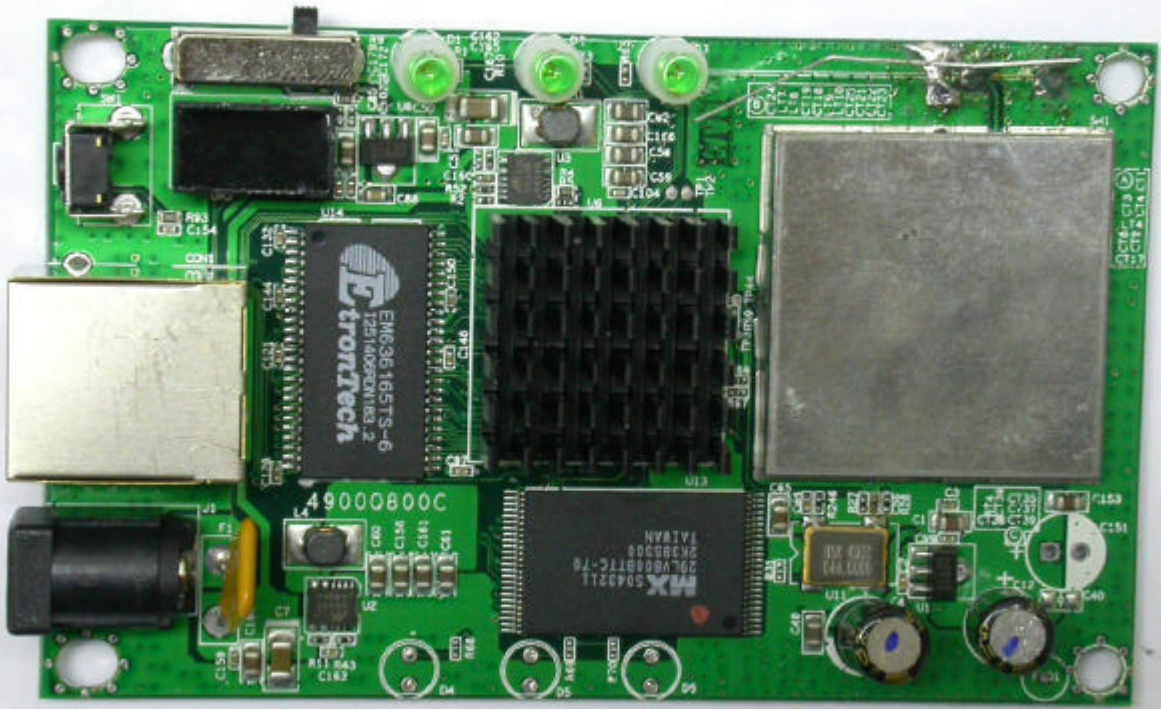

# Internal Photos

I.T.E. POWER SUPPLY  
PART NO.:PWR-10021-01  
MODEL NO.:MU12-2050200-A1  
INPUT:100V-240V ~  
50/60Hz 0.5A  
OUTPUT:5V  $\equiv$  2A

**LISTED**

3G74  
E138754

LEI-4

MADE IN CHINA