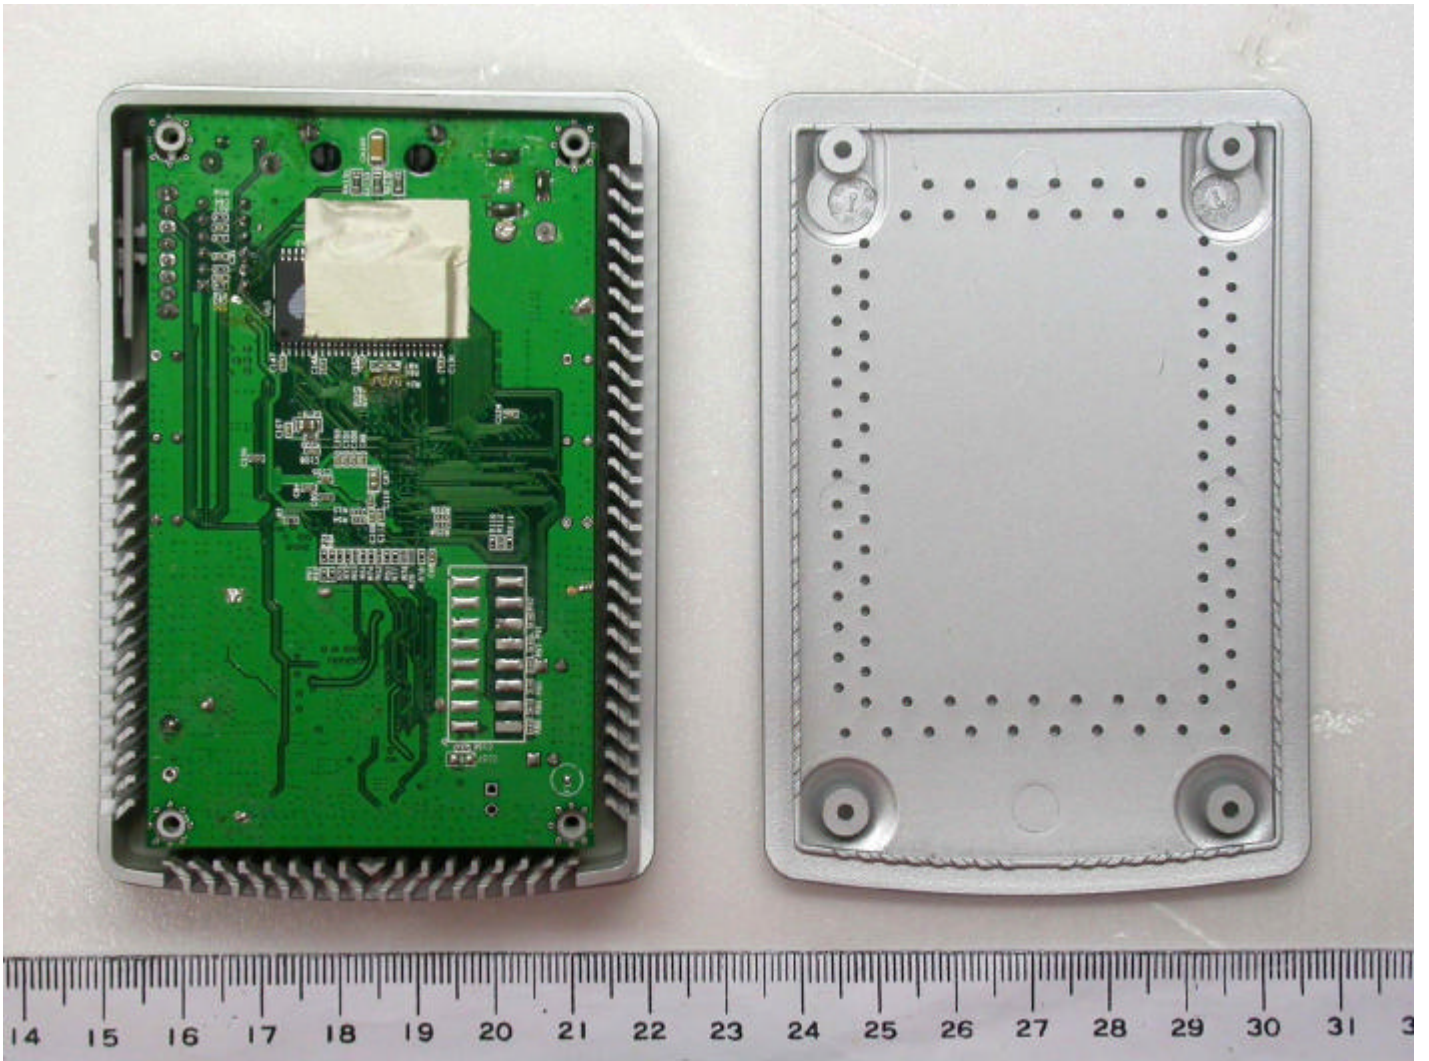

# Internal Photos

I.T.E. POWER SUPPLY  
PART NO.:PWR-10021-01  
MODEL NO.:MU12-2050200-A1  
INPUT:100V-240V ~  
50/60Hz 0.5A  
OUTPUT:5V  $\equiv$  2A

**LISTED**

3G74  
E138754

LEI-4

MADE IN CHINA