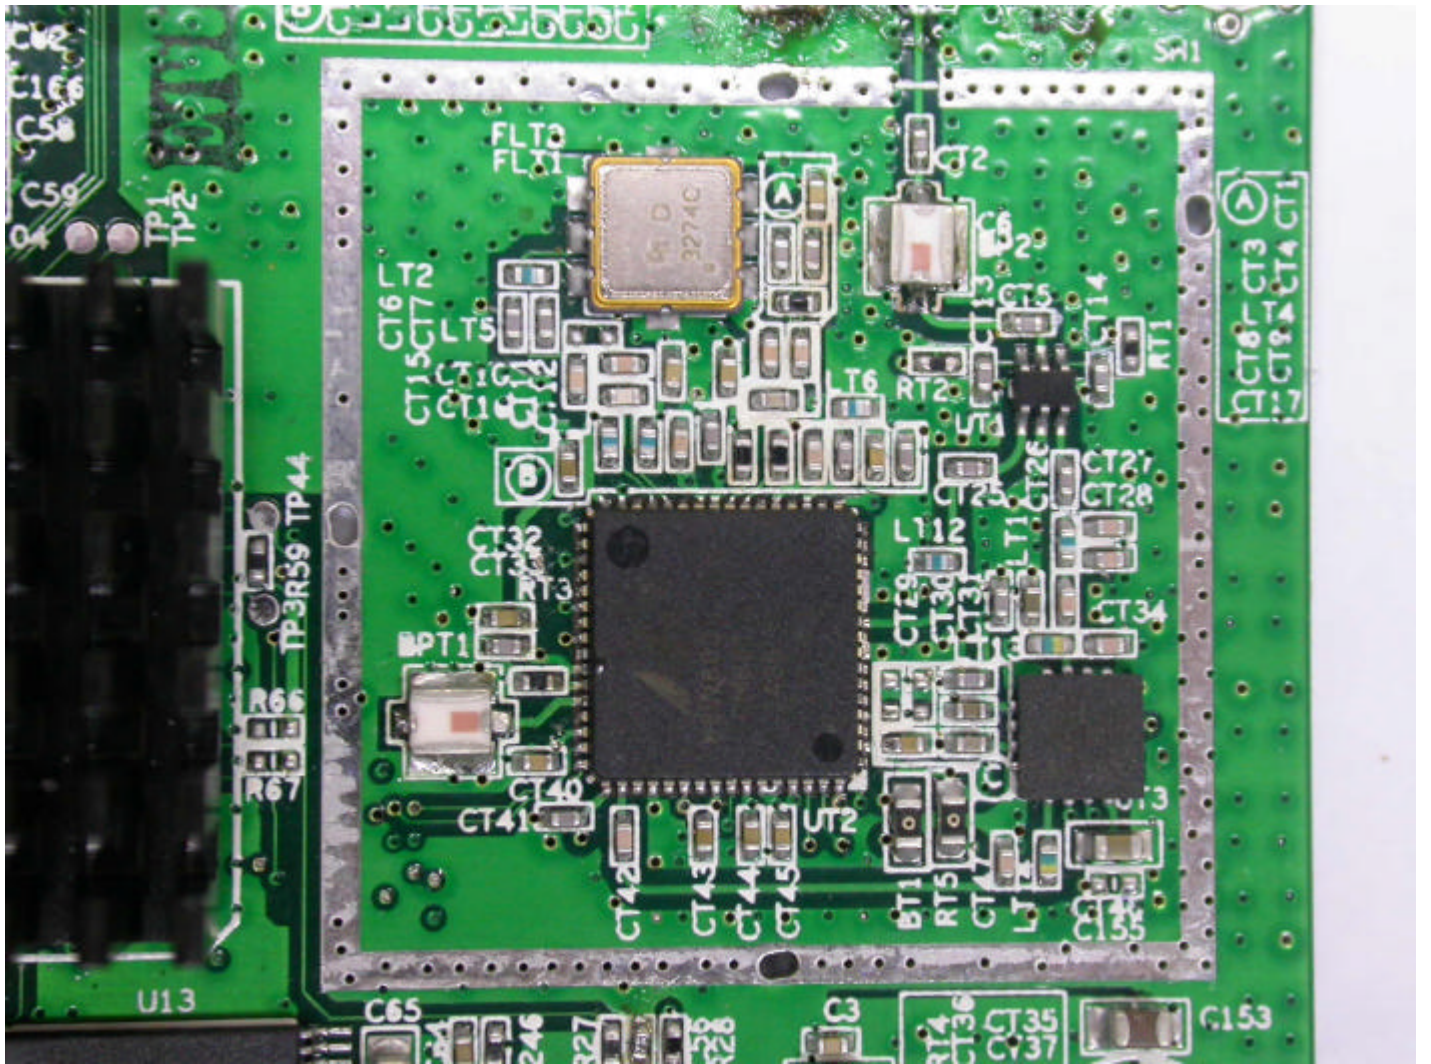

# Internal Photos

I.T.E. POWER SUPPLY  
PART NO.:PWR-10021-01  
MODEL NO.:MU12-2050200-A1  
INPUT:100V-240V ~  
50/60Hz 0.5A  
OUTPUT:5V  $\equiv$  2A

**LISTED**

3G74  
E138754

LEI-4

MADE IN CHINA