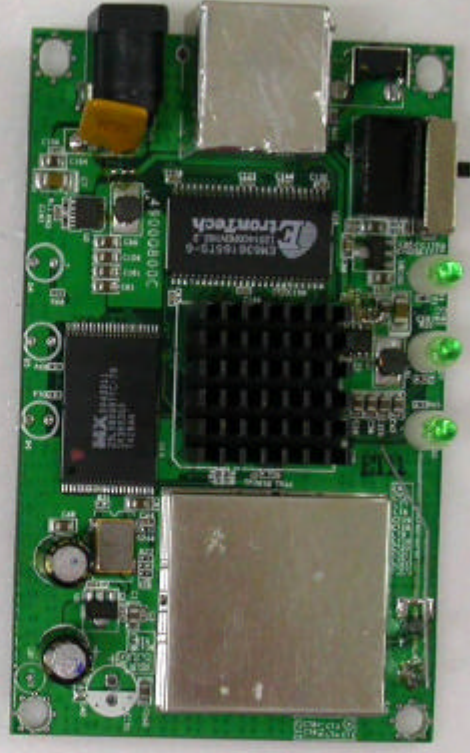

# Internal Photos

I.T.E. POWER SUPPLY  
PART NO.:PWR-10021-01  
MODEL NO.:MU12-2050200-A1  
INPUT:100V-240V ~  
50/60Hz 0.5A  
OUTPUT:5V  $\equiv$  2A

**LISTED**

3G74  
E138754

LEI-4

MADE IN CHINA