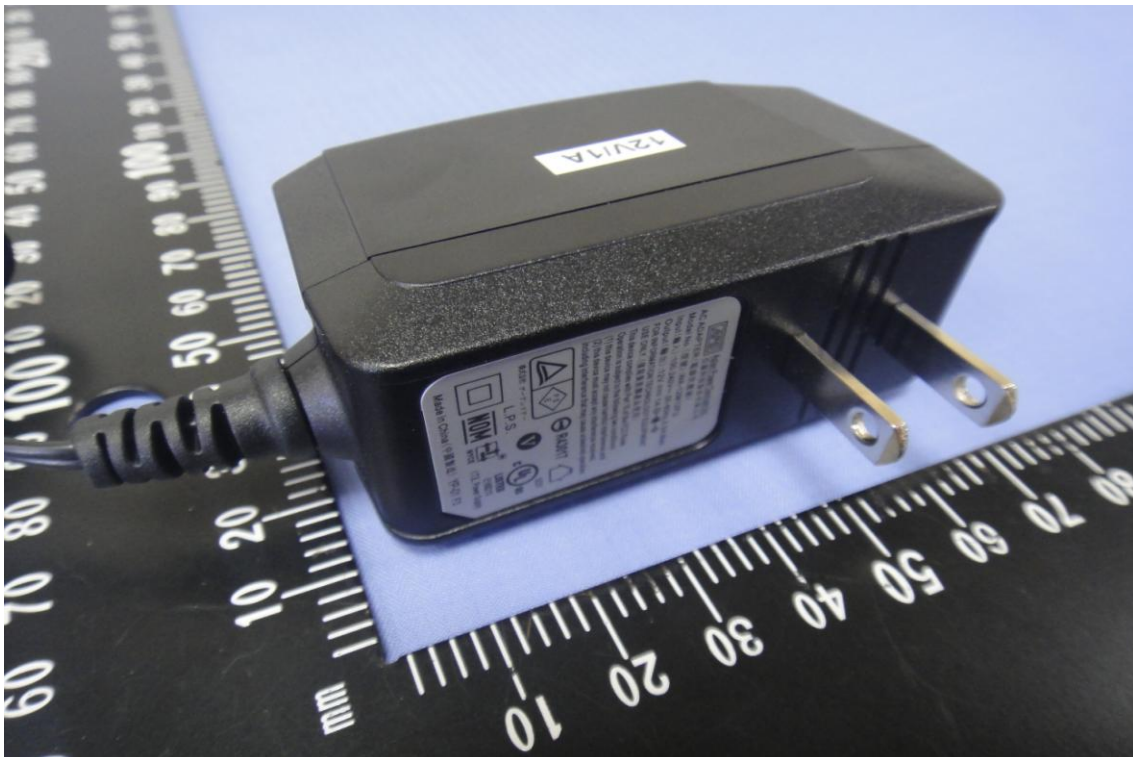

APPENDIX 1 - PHOTOGRAPHS OF EUT

EXTERNAL PHOTOGRAPHS OF EUT

Adapter

For APD / WA-12M12FU

For Sunny / SYS1381-1212-W2