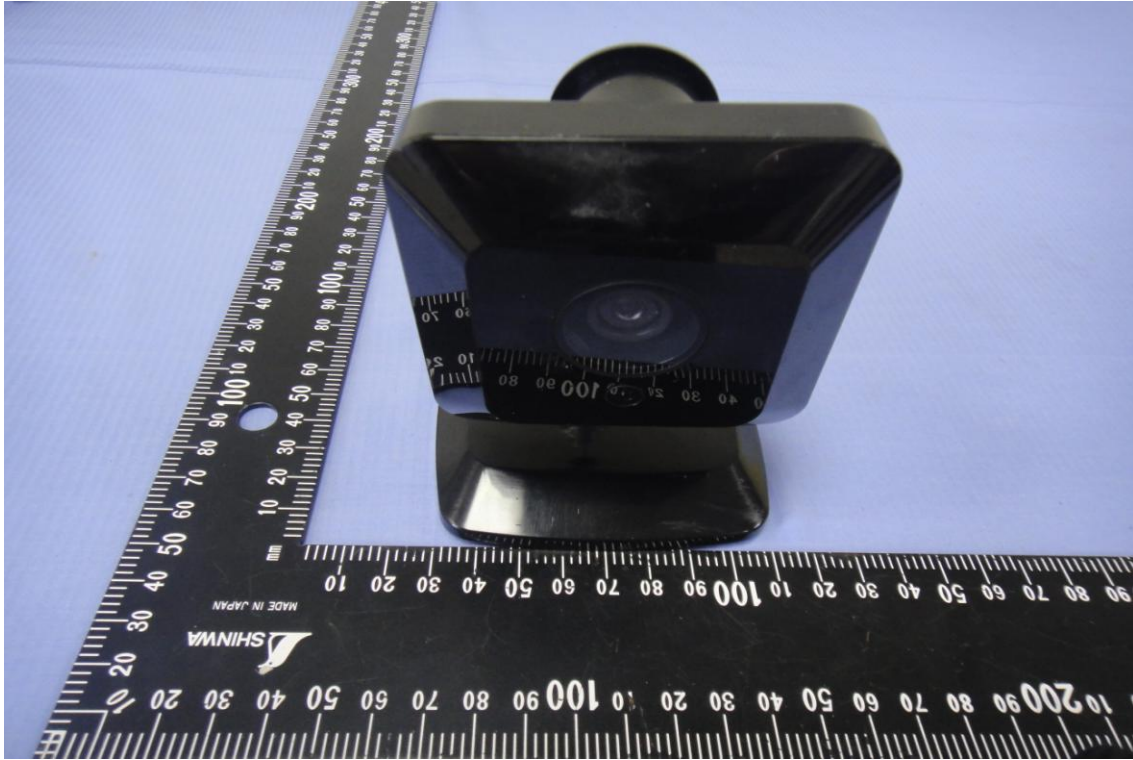

APPENDIX 1 - PHOTOGRAPHS OF EUT

EXTERNAL PHOTOGRAPHS OF EUT

Adapter

For APD / WA-12M12FU

For Sunny / SYS1381-1212-W2