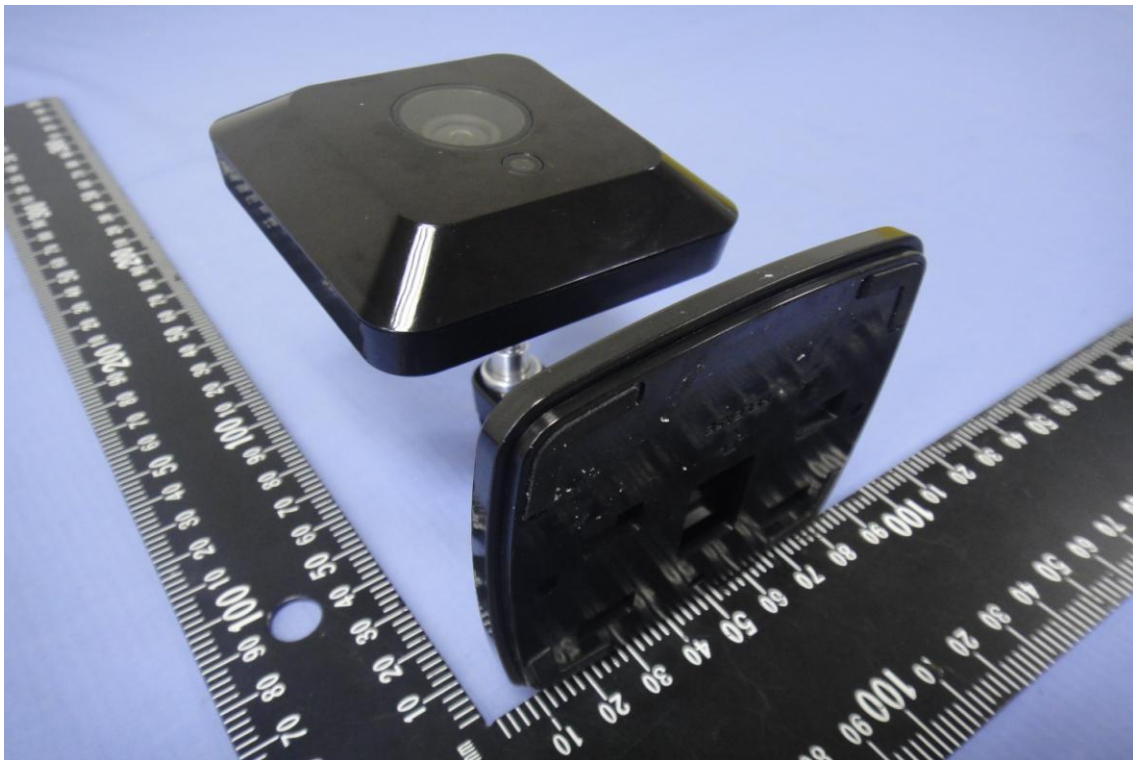

APPENDIX 1 - PHOTOGRAPHS OF EUT

EXTERNAL PHOTOGRAPHS OF EUT

Adapter

For APD / WA-12M12FU

For Sunny / SYS1381-1212-W2