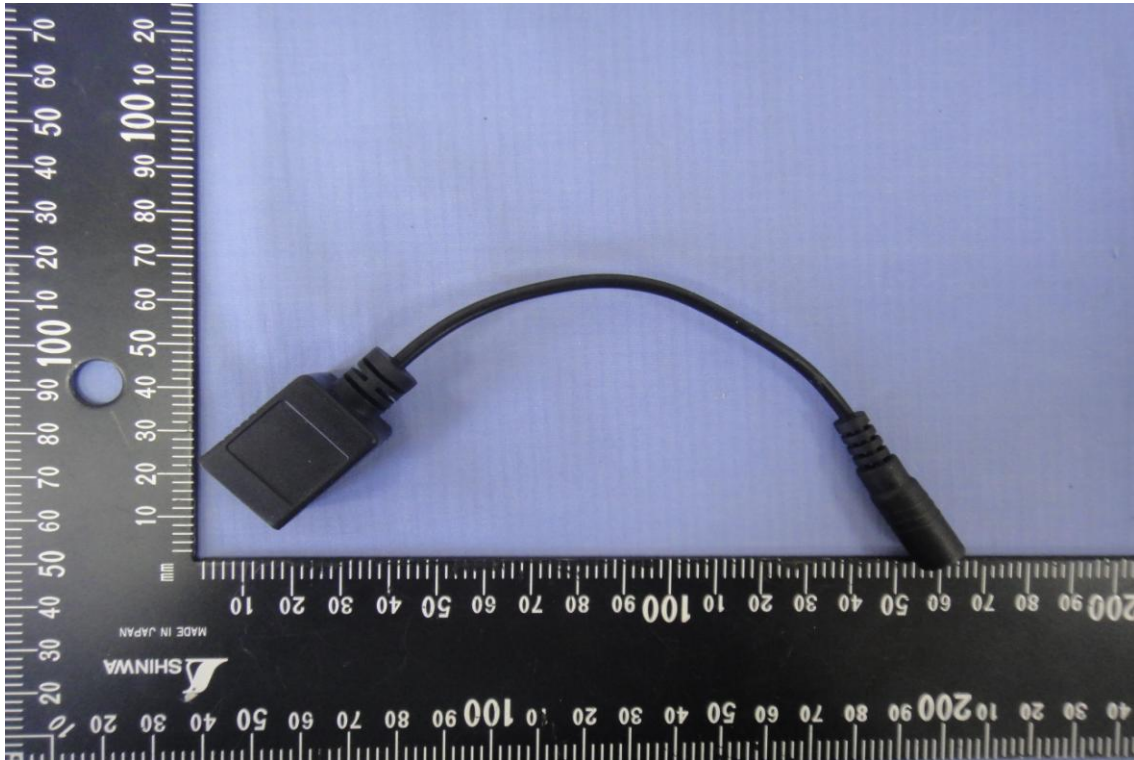

APPENDIX 1 - PHOTOGRAPHS OF EUT

EXTERNAL PHOTOGRAPHS OF EUT

Adapter

For APD / WA-12M12FU

For Sunny / SYS1381-1212-W2