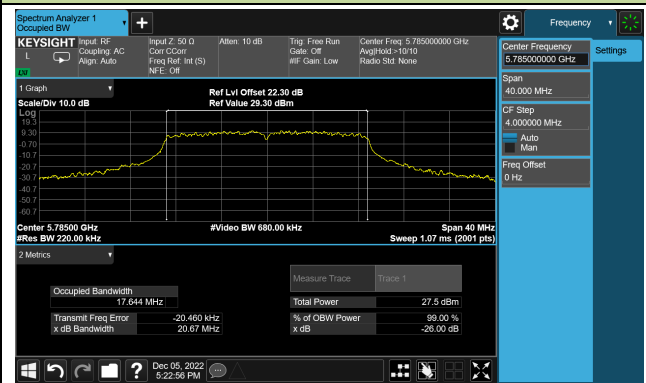

Channel 116 (5580MHz)

Channel 140 (5700MHz)

Channel 144(5720MHz)

Channel 149 (5745MHz)

Channel 157 (5785MHz)

802.11ac-VHT40 26dB Bandwidth

Channel 38 (5190MHz)

Channel 46 (5230MHz)