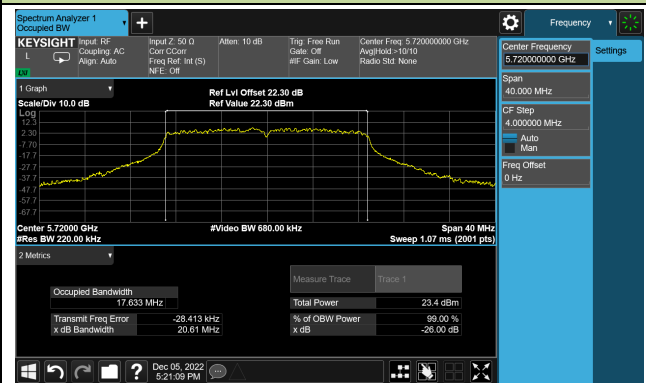

Channel 144(5720MHz)