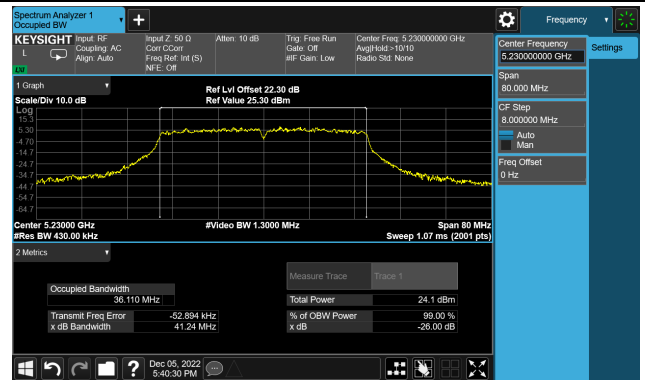

Channel 116 (5580MHz)

Channel 140 (5700MHz)

Channel 144(5720MHz)

Channel 149 (5745MHz)

Channel 157 (5785MHz)

802.11ac-VHT40 26dB Bandwidth

Channel 38 (5190MHz)

Channel 46 (5230MHz)