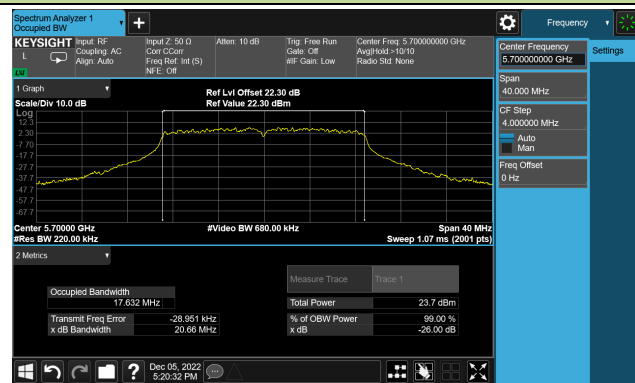

Channel 140 (5700MHz)