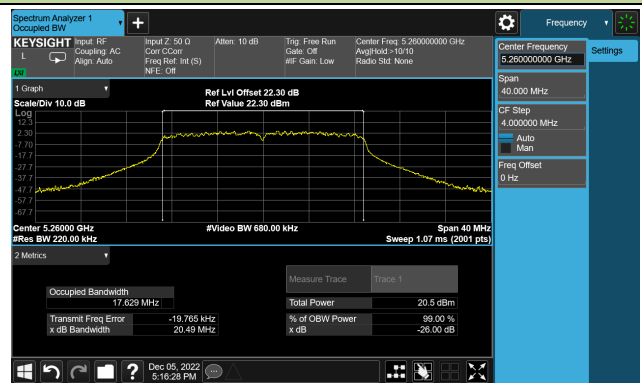

Channel 36 (5180MHz)

Channel 44 (5220MHz)

Channel 48 (5240MHz)

Channel 52 (5260MHz)

Channel 60 (5300MHz)

Channel 64 (5320MHz)

802.11ac-VHT20 26dB Bandwidth

Channel 100 (5500MHz)