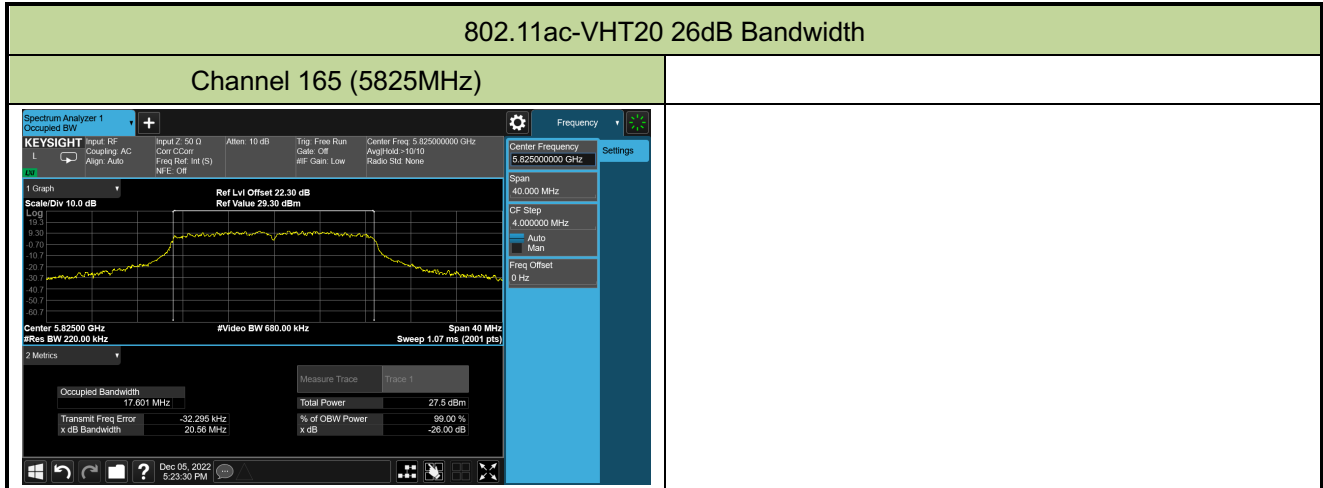

Channel 116 (5580MHz)

Channel 140 (5700MHz)

Channel 144(5720MHz)

Channel 149 (5745MHz)

Channel 157 (5785MHz)

802.11ac-VHT40 26dB Bandwidth

Channel 38 (5190MHz)

Channel 46 (5230MHz)