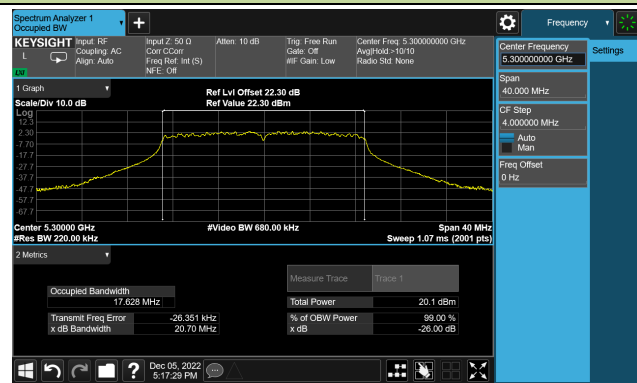

Channel 36 (5180MHz)

Channel 44 (5220MHz)

Channel 48 (5240MHz)

Channel 52 (5260MHz)

Channel 60 (5300MHz)

Channel 64 (5320MHz)

802.11ac-VHT20 26dB Bandwidth

Channel 100 (5500MHz)