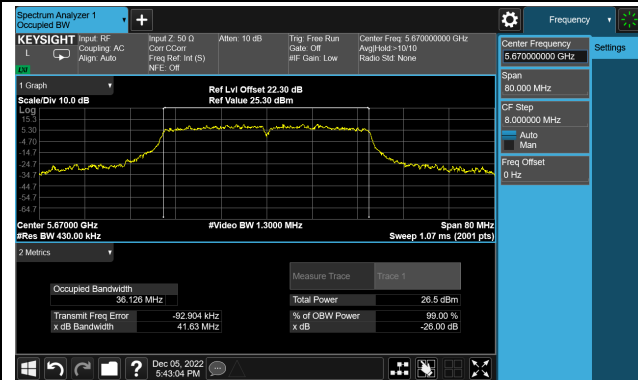

Channel 54 (5270MHz)

Channel 62 (5310MHz)

Channel 102 (5510MHz)

Channel 110 (5550MHz)

802.11ac-VHT40 26dB Bandwidth

Channel 134 (5670MHz)

Channel 142(5710MHz)

Channel 151 (5755MHz)

Channel 159 (5795MHz)