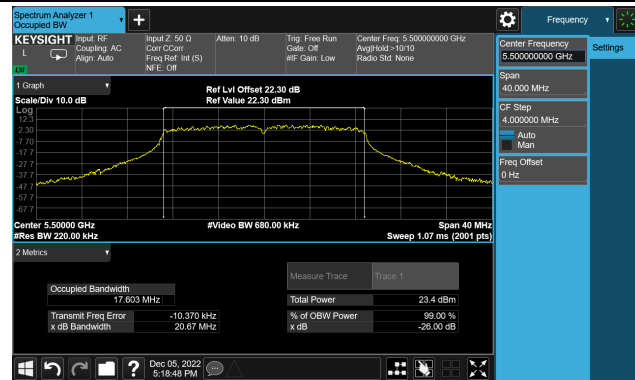

Channel 36 (5180MHz)

Channel 44 (5220MHz)

Channel 48 (5240MHz)

Channel 52 (5260MHz)

Channel 60 (5300MHz)

Channel 64 (5320MHz)

802.11ac-VHT20 26dB Bandwidth

Channel 100 (5500MHz)