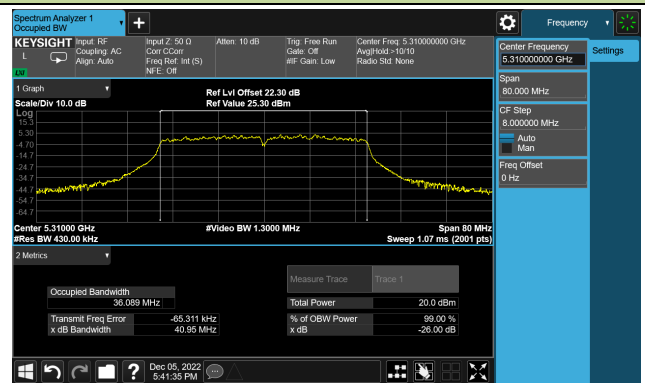

Channel 62 (5310MHz)