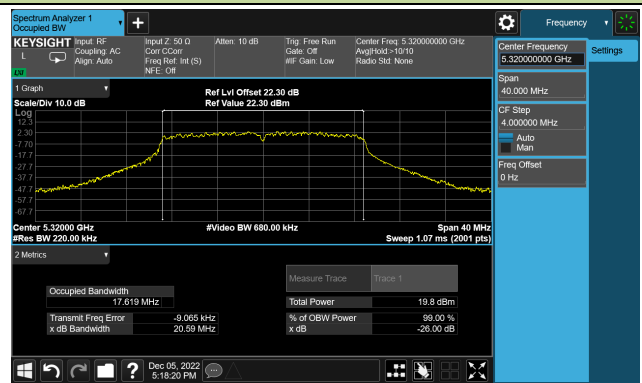

Channel 36 (5180MHz)

Channel 44 (5220MHz)

Channel 48 (5240MHz)

Channel 52 (5260MHz)

Channel 60 (5300MHz)

Channel 64 (5320MHz)

802.11ac-VHT20 26dB Bandwidth

Channel 100 (5500MHz)