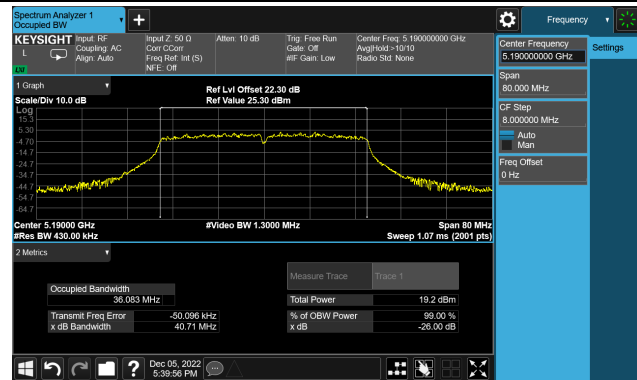

Channel 116 (5580MHz)

Channel 140 (5700MHz)

Channel 144(5720MHz)

Channel 149 (5745MHz)

Channel 157 (5785MHz)

802.11ac-VHT40 26dB Bandwidth

Channel 38 (5190MHz)

Channel 46 (5230MHz)