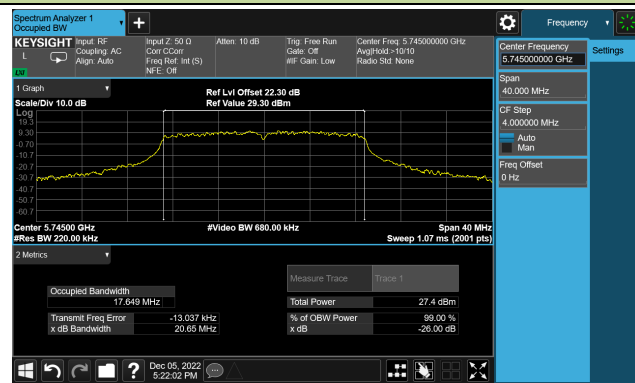

Channel 116 (5580MHz)

Channel 140 (5700MHz)

Channel 144(5720MHz)

Channel 149 (5745MHz)

Channel 157 (5785MHz)

802.11ac-VHT40 26dB Bandwidth

Channel 38 (5190MHz)

Channel 46 (5230MHz)