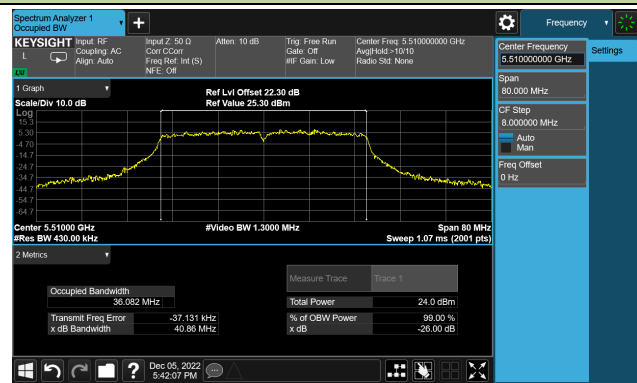

Channel 102 (5510MHz)