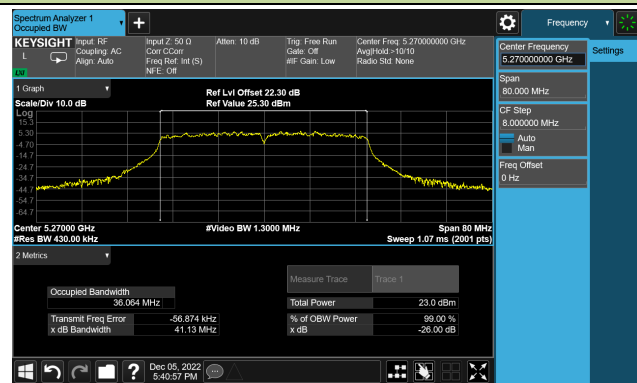

Channel 54 (5270MHz)