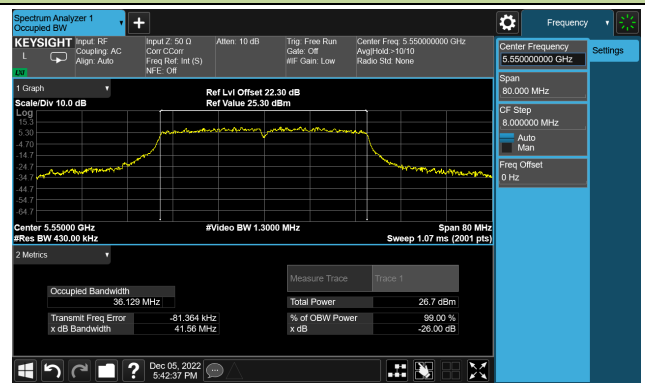

Channel 54 (5270MHz)

Channel 62 (5310MHz)

Channel 102 (5510MHz)

Channel 110 (5550MHz)

802.11ac-VHT40 26dB Bandwidth

Channel 134 (5670MHz)

Channel 142(5710MHz)

Channel 151 (5755MHz)

Channel 159 (5795MHz)