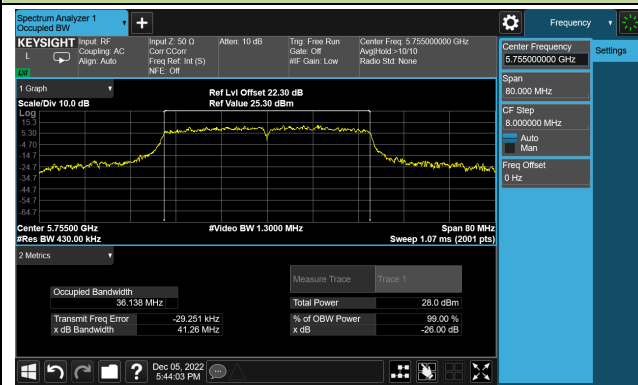

Channel 54 (5270MHz)

Channel 62 (5310MHz)

Channel 102 (5510MHz)

Channel 110 (5550MHz)

802.11ac-VHT40 26dB Bandwidth

Channel 134 (5670MHz)

Channel 142(5710MHz)

Channel 151 (5755MHz)

Channel 159 (5795MHz)