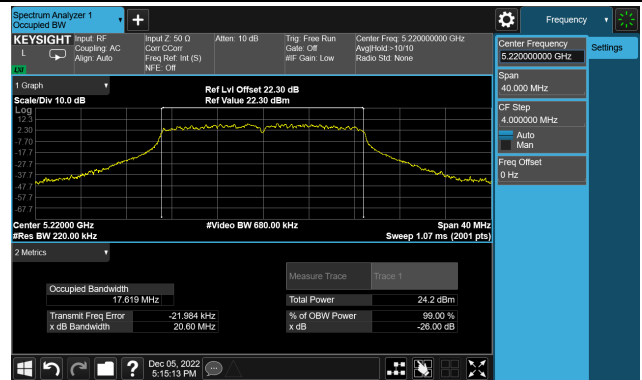

802.11a 26dB Bandwidth

Channel 36 (5180MHz)

Channel 44 (5220MHz)

Channel 48 (5240MHz)

Channel 52 (5260MHz)

Channel 60 (5300MHz)

Channel 64 (5320MHz)

802.11ac-VHT20 26dB Bandwidth

Channel 36 (5180MHz)

Channel 44 (5220MHz)

Channel 48 (5240MHz)

Channel 52 (5260MHz)

Channel 60 (5300MHz)

Channel 64 (5320MHz)

802.11ac-VHT20 26dB Bandwidth

Channel 100 (5500MHz)