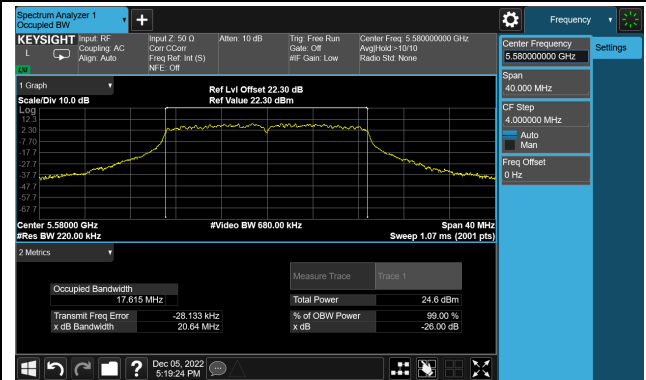

Channel 116 (5580MHz)