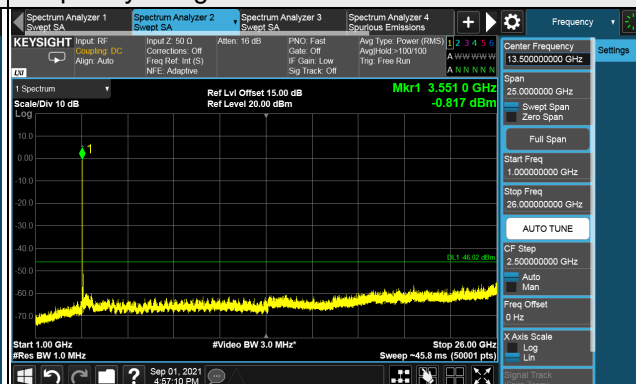

Frequency Range : 9kHz ~ 1GHz

Frequency Range : 1GHz ~ 26GHz

Frequency Range : 26GHz ~ 40GHz

Note: The signal at 9 kHz is IF signal from spectrum analyzer.

LTE Band 48, Channel Bandwidth 15MHz
Channel 55315 (3557.50MHz)

1RB

Full RB

Channel 55990 (3625.0MHz)

1RB

Full RB

Channel 56665 (3692.5MHz)

1RB

Full RB

LTE Band 48, Channel Bandwidth 15MHz

Channel 55315 (3557.50MHz)

Frequency Range : 9kHz ~ 1GHz

Frequency Range : 1GHz ~ 26GHz

Frequency Range : 26GHz ~ 40GHz

Note: The signal at 9 kHz is IF signal from spectrum analyzer.

LTE Band 48, Channel Bandwidth 15MHz
Channel 55990 (3625.0MHz)

Frequency Range : 9kHz ~ 1GHz

Frequency Range : 1GHz ~ 26GHz

Frequency Range : 26GHz ~ 40GHz

Note: The signal at 9 kHz is IF signal from spectrum analyzer.