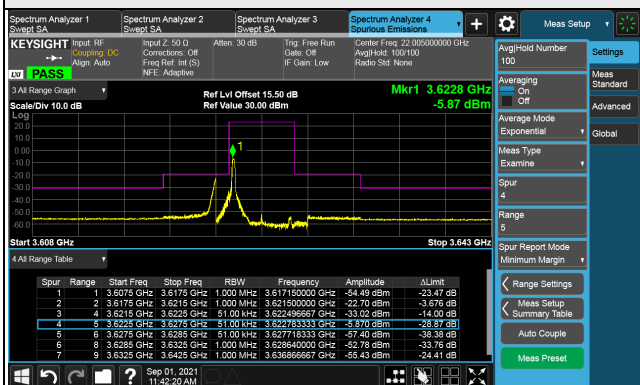

LTE Band 48, Channel Bandwidth 20MHz

Channel 56640 (3690.0MHz)

Frequency Range : 9kHz ~ 1GHz

Frequency Range : 1GHz ~ 26GHz

Frequency Range : 26GHz ~ 40GHz

Note: The signal at 9 kHz is IF signal from spectrum analyzer.

Chain 3

LTE Band 48, Channel Bandwidth 5MHz

Channel 55265 (3552.5MHz)

1RB

Full RB

Channel 55990 (3625.0MHz)

1RB

Full RB

Channel 56715 (3697.5MHz)

1RB

Full RB

LTE Band 48, Channel Bandwidth 5MHz

Channel 55265 (3552.5MHz)

Frequency Range : 9kHz ~ 1GHz

Frequency Range : 1GHz ~ 26GHz

Frequency Range : 26GHz ~ 40GHz

Note: The signal at 9 kHz is IF signal from spectrum analyzer.

LTE Band 48, Channel Bandwidth 5MHz

Channel 55990 (3625.0MHz)

Frequency Range : 9kHz ~ 1GHz

Frequency Range : 1GHz ~ 26GHz

Frequency Range : 26GHz ~ 40GHz