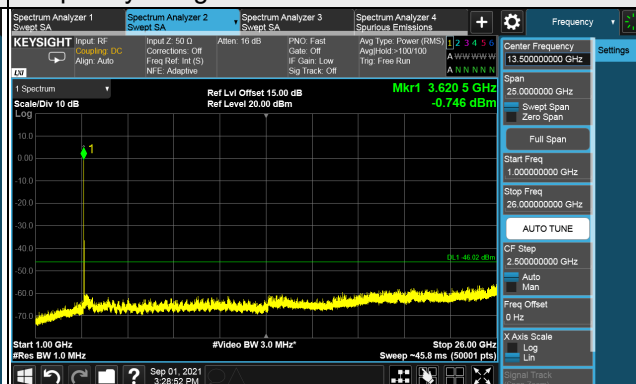

Channel 55990 (3625.00MHz)

1RB

Full RB

Channel 56690 (3695.0MHz)

1RB

Full RB

LTE Band 48, Channel Bandwidth 10MHz

Channel 55290 (3555.0MHz)

Frequency Range : 9kHz ~ 1GHz

Frequency Range : 1GHz ~ 26GHz

Frequency Range : 26GHz ~ 40GHz

Note: The signal at 9 kHz is IF signal from spectrum analyzer.

LTE Band 48, Channel Bandwidth 10MHz

Channel 55990 (3625.00MHz)

Frequency Range : 9kHz ~ 1GHz

Frequency Range : 1GHz ~ 26GHz

Frequency Range : 26GHz ~ 40GHz

Note: The signal at 9 kHz is IF signal from spectrum analyzer.

LTE Band 48, Channel Bandwidth 10MHz
Channel 56690 (3695.0MHz)