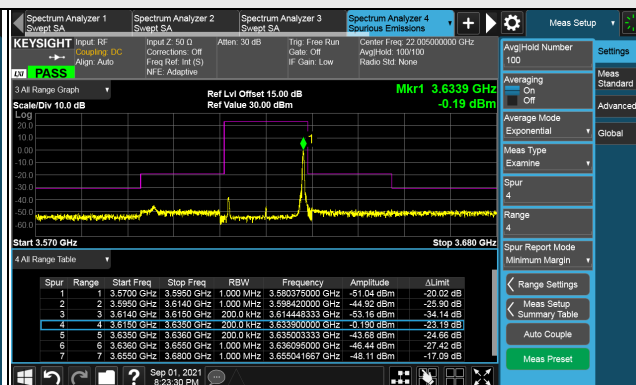

LTE Band 48, Channel Bandwidth 15MHz

Channel 56665 (3692.50MHz)

Frequency Range : 9kHz ~ 1GHz

Frequency Range : 1GHz ~ 26GHz

Frequency Range : 26GHz ~ 40GHz

Note: The signal at 9 kHz is IF signal from spectrum analyzer.

LTE Band 48, Channel Bandwidth 20MHz
Channel 55340 (3560.0MHz)

1RB

Full RB

Channel 55990 (3625.0MHz)

1RB

Full RB

Channel 56640 (3690.0MHz)

1RB

Full RB

LTE Band 48, Channel Bandwidth 20MHz

Channel 55340 (3560.0MHz)

Frequency Range : 9kHz ~ 1GHz

Frequency Range : 1GHz ~ 26GHz

Frequency Range : 26GHz ~ 40GHz

Note: The signal at 9 kHz is IF signal from spectrum analyzer.

LTE Band 48, Channel Bandwidth 20MHz

Channel 55990 (3625.0MHz)

Frequency Range : 9kHz ~ 1GHz

Frequency Range : 1GHz ~ 26GHz

Frequency Range : 26GHz ~ 40GHz

Note: The signal at 9 kHz is IF signal from spectrum analyzer.