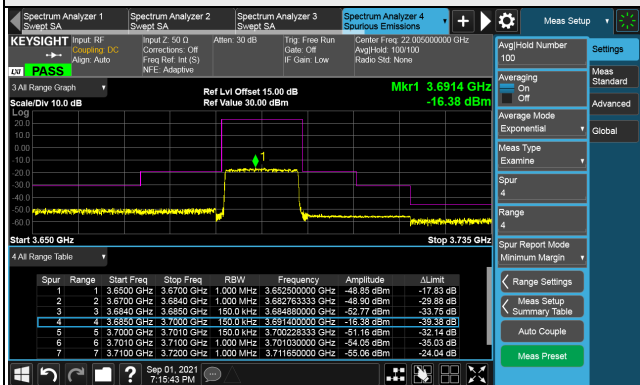

Frequency Range : 9kHz ~ 1GHz

Frequency Range : 1GHz ~ 26GHz

Frequency Range : 26GHz ~ 40GHz

Note: The signal at 9 kHz is IF signal from spectrum analyzer.

LTE Band 48, Channel Bandwidth 15MHz
Channel 55315 (3557.50MHz)

1RB

Full RB

Channel 55990 (3625.0MHz)

1RB

Full RB

Channel 56665 (3692.5MHz)

1RB

Full RB

LTE Band 48, Channel Bandwidth 15MHz

Channel 55315 (3557.50MHz)

Frequency Range : 9kHz ~ 1GHz

Frequency Range : 1GHz ~ 26GHz

Frequency Range : 26GHz ~ 40GHz

Note: The signal at 9 kHz is IF signal from spectrum analyzer.