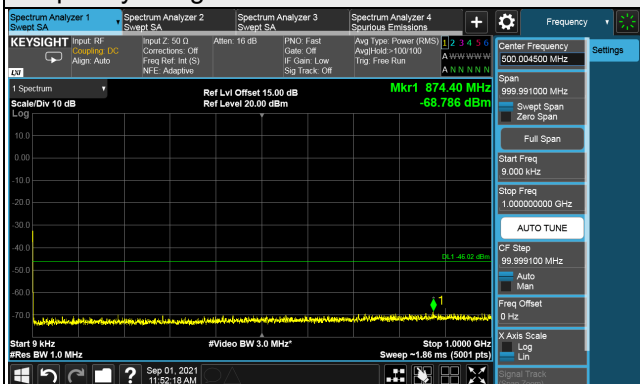

Channel 56715 (3697.5MHz)

1RB

Full RB

LTE Band 48, Channel Bandwidth 5MHz

Channel 55265 (3552.5MHz)

Frequency Range : 9kHz ~ 1GHz

Frequency Range : 1GHz ~ 26GHz

Frequency Range : 26GHz ~ 40GHz

Note: The signal at 9 kHz is IF signal from spectrum analyzer.

LTE Band 48, Channel Bandwidth 5MHz

Channel 55990 (3625.0MHz)

Frequency Range : 9kHz ~ 1GHz

Frequency Range : 1GHz ~ 26GHz

Frequency Range : 26GHz ~ 40GHz