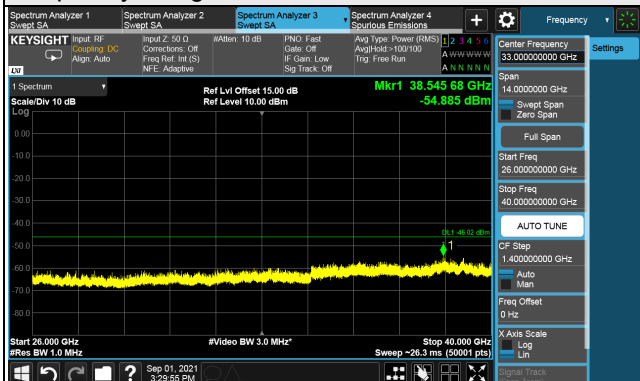

Channel 55990 (3625.00MHz)

1RB

Full RB

Channel 56690 (3695.0MHz)

1RB

Full RB

LTE Band 48, Channel Bandwidth 10MHz

Channel 55290 (3555.0MHz)

Frequency Range : 9kHz ~ 1GHz

Frequency Range : 1GHz ~ 26GHz

Frequency Range : 26GHz ~ 40GHz

Note: The signal at 9 kHz is IF signal from spectrum analyzer.

LTE Band 48, Channel Bandwidth 10MHz

Channel 55990 (3625.00MHz)

Frequency Range : 9kHz ~ 1GHz

Frequency Range : 1GHz ~ 26GHz

Frequency Range : 26GHz ~ 40GHz

Note: The signal at 9 kHz is IF signal from spectrum analyzer.

LTE Band 48, Channel Bandwidth 10MHz
Channel 56690 (3695.0MHz)