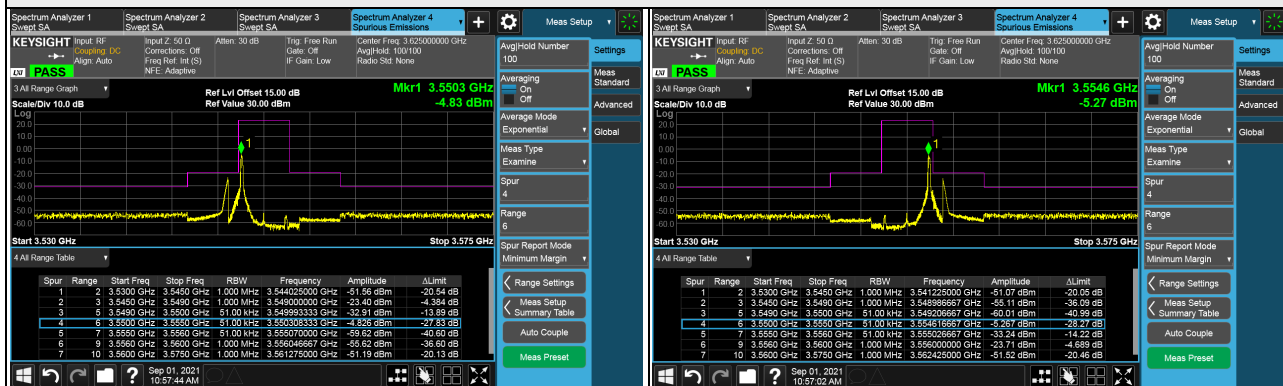

Full RB

LTE Band 48, Channel Bandwidth 20MHz

Channel 55340 (3560.0MHz)

Frequency Range : 9kHz ~ 1GHz

Frequency Range : 1GHz ~ 26GHz

Frequency Range : 26GHz ~ 40GHz

Note: The signal at 9 kHz is IF signal from spectrum analyzer.

LTE Band 48, Channel Bandwidth 20MHz

Channel 55990 (3625.0MHz)

Frequency Range : 9kHz ~ 1GHz

Frequency Range : 1GHz ~ 26GHz

Frequency Range : 26GHz ~ 40GHz

Note: The signal at 9 kHz is IF signal from spectrum analyzer.

LTE Band 48, Channel Bandwidth 20MHz

Channel 56640 (3690.0MHz)

Frequency Range : 9kHz ~ 1GHz

Frequency Range : 1GHz ~ 26GHz

Frequency Range : 26GHz ~ 40GHz

Note: The signal at 9 kHz is IF signal from spectrum analyzer.

Chain 3

LTE Band 48, Channel Bandwidth 5MHz

Channel 55265 (3552.5MHz)

1RB

Full RB

Channel 55990 (3625.0MHz)

1RB

Full RB