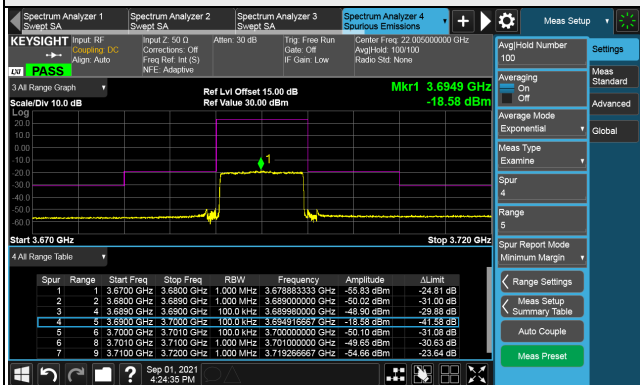

Channel 55990 (3625.00MHz)

1RB

Full RB

Channel 56690 (3695.0MHz)

1RB

Full RB

LTE Band 48, Channel Bandwidth 10MHz

Channel 55290 (3555.0MHz)

Frequency Range : 9kHz ~ 1GHz

Frequency Range : 1GHz ~ 26GHz

Frequency Range : 26GHz ~ 40GHz

Note: The signal at 9 kHz is IF signal from spectrum analyzer.

LTE Band 48, Channel Bandwidth 10MHz

Channel 55990 (3625.00MHz)

Frequency Range : 9kHz ~ 1GHz

Frequency Range : 1GHz ~ 26GHz

Frequency Range : 26GHz ~ 40GHz

Note: The signal at 9 kHz is IF signal from spectrum analyzer.

LTE Band 48, Channel Bandwidth 10MHz
Channel 56690 (3695.0MHz)