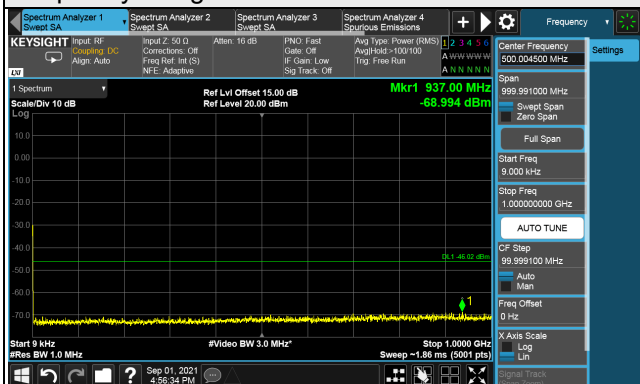

1RB

Full RB

Channel 55990 (3625.0MHz)

1RB

Full RB

Channel 56665 (3692.5MHz)

1RB

Full RB

LTE Band 48, Channel Bandwidth 15MHz

Channel 55315 (3557.50MHz)

Frequency Range : 9kHz ~ 1GHz

Frequency Range : 1GHz ~ 26GHz

Frequency Range : 26GHz ~ 40GHz

Note: The signal at 9 kHz is IF signal from spectrum analyzer.