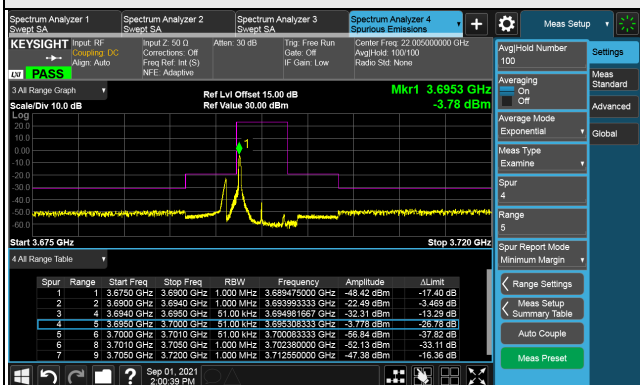

LTE Band 48, Channel Bandwidth 20MHz

Channel 56640 (3690.0MHz)

Frequency Range : 9kHz ~ 1GHz

Frequency Range : 1GHz ~ 26GHz

Frequency Range : 26GHz ~ 40GHz

Note: The signal at 9 kHz is IF signal from spectrum analyzer.

Chain 3

LTE Band 48, Channel Bandwidth 5MHz

Channel 55265 (3552.5MHz)

1RB

Full RB

Channel 55990 (3625.0MHz)

1RB

Full RB

Channel 56715 (3697.5MHz)

1RB

Full RB

LTE Band 48, Channel Bandwidth 5MHz

Channel 55265 (3552.5MHz)

Frequency Range : 9kHz ~ 1GHz

Frequency Range : 1GHz ~ 26GHz

Frequency Range : 26GHz ~ 40GHz

Note: The signal at 9 kHz is IF signal from spectrum analyzer.

LTE Band 48, Channel Bandwidth 5MHz

Channel 55990 (3625.0MHz)

Frequency Range : 9kHz ~ 1GHz

Frequency Range : 1GHz ~ 26GHz

Frequency Range : 26GHz ~ 40GHz