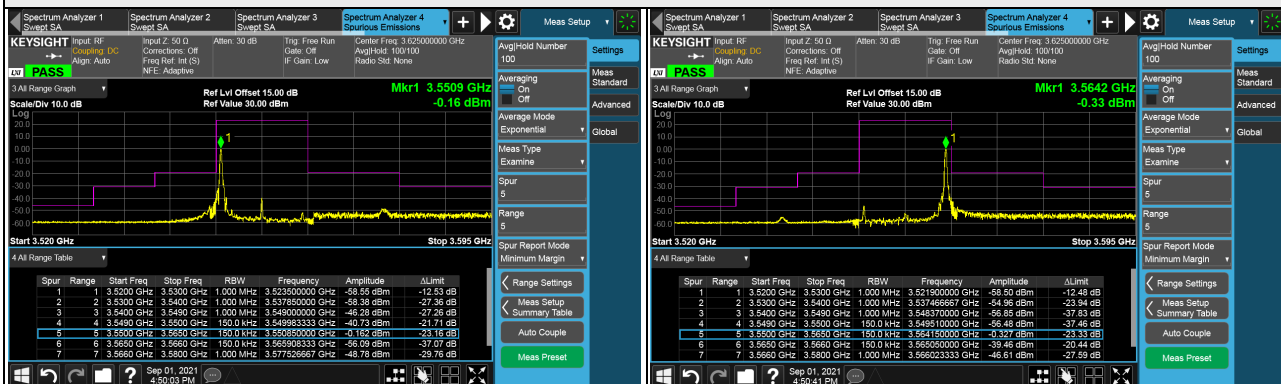

Frequency Range : 9kHz ~ 1GHz

Frequency Range : 1GHz ~ 26GHz

Frequency Range : 26GHz ~ 40GHz

Note: The signal at 9 kHz is IF signal from spectrum analyzer.

LTE Band 48, Channel Bandwidth 10MHz
Channel 56690 (3695.0MHz)

Frequency Range : 9kHz ~ 1GHz

Frequency Range : 1GHz ~ 26GHz

Frequency Range : 26GHz ~ 40GHz

Note: The signal at 9 kHz is IF signal from spectrum analyzer.

LTE Band 48, Channel Bandwidth 15MHz
Channel 55315 (3557.50MHz)

1RB

Full RB

Channel 55990 (3625.0MHz)

1RB

Full RB

Channel 56665 (3692.5MHz)

1RB

Full RB

LTE Band 48, Channel Bandwidth 15MHz

Channel 55315 (3557.50MHz)

Frequency Range : 9kHz ~ 1GHz

Frequency Range : 1GHz ~ 26GHz

Frequency Range : 26GHz ~ 40GHz

Note: The signal at 9 kHz is IF signal from spectrum analyzer.