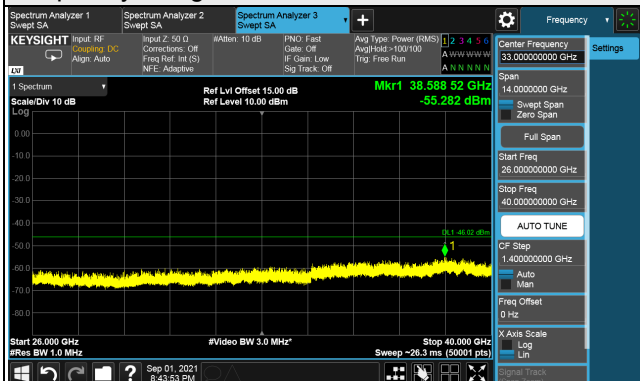

Full RB

LTE Band 48, Channel Bandwidth 20MHz

Channel 55340 (3560.0MHz)

Frequency Range : 9kHz ~ 1GHz

Frequency Range : 1GHz ~ 26GHz

Frequency Range : 26GHz ~ 40GHz

Note: The signal at 9 kHz is IF signal from spectrum analyzer.

LTE Band 48, Channel Bandwidth 20MHz

Channel 55990 (3625.0MHz)

Frequency Range : 9kHz ~ 1GHz

Frequency Range : 1GHz ~ 26GHz

Frequency Range : 26GHz ~ 40GHz

Note: The signal at 9 kHz is IF signal from spectrum analyzer.

LTE Band 48, Channel Bandwidth 20MHz

Channel 56640 (3690.0MHz)

Frequency Range : 9kHz ~ 1GHz

Frequency Range : 1GHz ~ 26GHz

Frequency Range : 26GHz ~ 40GHz

Note: The signal at 9 kHz is IF signal from spectrum analyzer.