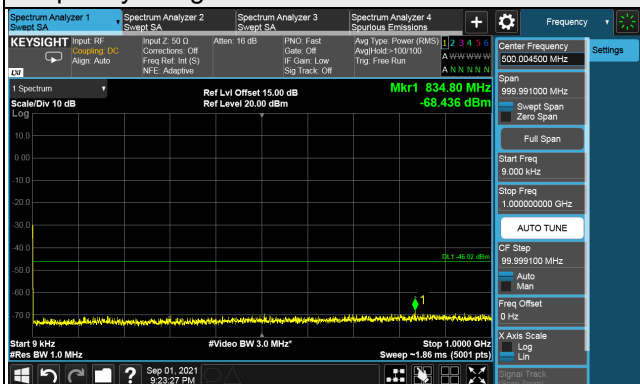

Full RB

LTE Band 48, Channel Bandwidth 20MHz

Channel 55340 (3560.0MHz)

Frequency Range : 9kHz ~ 1GHz

Frequency Range : 1GHz ~ 26GHz

Frequency Range : 26GHz ~ 40GHz

Note: The signal at 9 kHz is IF signal from spectrum analyzer.

LTE Band 48, Channel Bandwidth 20MHz

Channel 55990 (3625.0MHz)

Frequency Range : 9kHz ~ 1GHz

Frequency Range : 1GHz ~ 26GHz

Frequency Range : 26GHz ~ 40GHz

Note: The signal at 9 kHz is IF signal from spectrum analyzer.

LTE Band 48, Channel Bandwidth 20MHz

Channel 56640 (3690.0MHz)

Frequency Range : 9kHz ~ 1GHz

Frequency Range : 1GHz ~ 26GHz

Frequency Range : 26GHz ~ 40GHz

Note: The signal at 9 kHz is IF signal from spectrum analyzer.