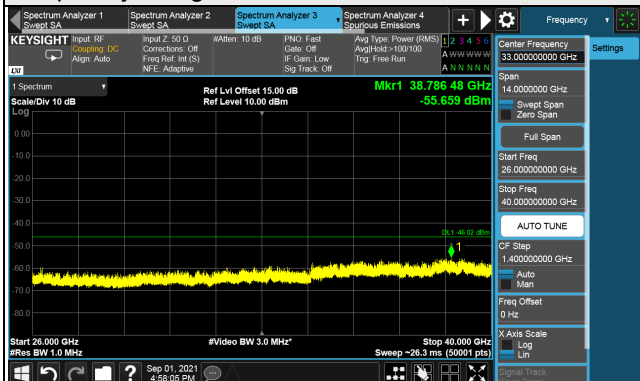

LTE Band 48, Channel Bandwidth 15MHz

Channel 55315 (3557.50MHz)

Frequency Range : 9kHz ~ 1GHz

Frequency Range : 1GHz ~ 26GHz

Frequency Range : 26GHz ~ 40GHz

Note: The signal at 9 kHz is IF signal from spectrum analyzer.

LTE Band 48, Channel Bandwidth 15MHz
Channel 55990 (3625.0MHz)

Frequency Range : 9kHz ~ 1GHz

Frequency Range : 1GHz ~ 26GHz

Frequency Range : 26GHz ~ 40GHz

Note: The signal at 9 kHz is IF signal from spectrum analyzer.