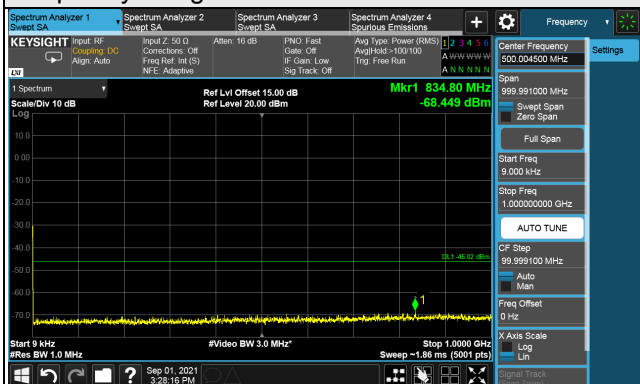

Channel 55990 (3625.00MHz)

1RB

Full RB

Channel 56690 (3695.0MHz)

1RB

Full RB

LTE Band 48, Channel Bandwidth 10MHz

Channel 55290 (3555.0MHz)

Frequency Range : 9kHz ~ 1GHz

Frequency Range : 1GHz ~ 26GHz

Frequency Range : 26GHz ~ 40GHz

Note: The signal at 9 kHz is IF signal from spectrum analyzer.

LTE Band 48, Channel Bandwidth 10MHz

Channel 55990 (3625.00MHz)

Frequency Range : 9kHz ~ 1GHz

Frequency Range : 1GHz ~ 26GHz

Frequency Range : 26GHz ~ 40GHz

Note: The signal at 9 kHz is IF signal from spectrum analyzer.

LTE Band 48, Channel Bandwidth 10MHz
Channel 56690 (3695.0MHz)