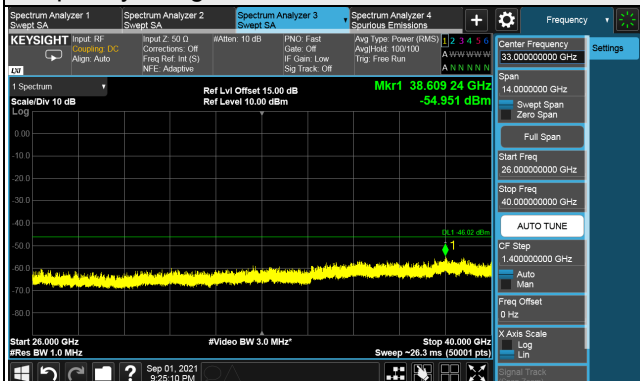

LTE Band 48, Channel Bandwidth 20MHz

Channel 55990 (3625.0MHz)

Frequency Range : 9kHz ~ 1GHz

Frequency Range : 1GHz ~ 26GHz

Frequency Range : 26GHz ~ 40GHz

Note: The signal at 9 kHz is IF signal from spectrum analyzer.

LTE Band 48, Channel Bandwidth 20MHz

Channel 56640 (3690.0MHz)

Frequency Range : 9kHz ~ 1GHz

Frequency Range : 1GHz ~ 26GHz

Frequency Range : 26GHz ~ 40GHz

Note: The signal at 9 kHz is IF signal from spectrum analyzer.

Chain 3

LTE Band 48, Channel Bandwidth 5MHz

Channel 55265 (3552.5MHz)

1RB

Full RB

Channel 55990 (3625.0MHz)

1RB

Full RB