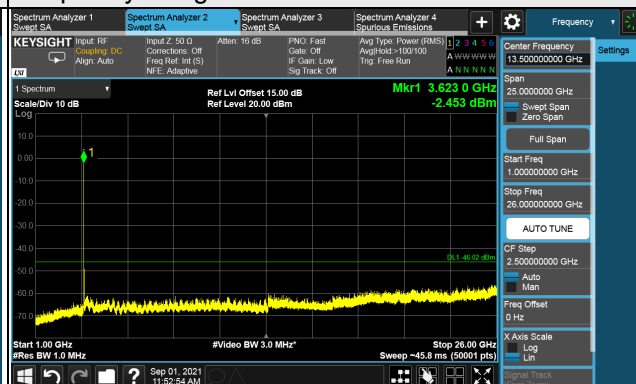

Note: The signal at 9 kHz is IF signal from spectrum analyzer.

LTE Band 48, Channel Bandwidth 5MHz

Channel 55990 (3625.0MHz)

Frequency Range : 9kHz ~ 1GHz

Frequency Range : 1GHz ~ 26GHz

Frequency Range : 26GHz ~ 40GHz

Note: The signal at 9 kHz is IF signal from spectrum analyzer.

LTE Band 48, Channel Bandwidth 5MHz

Channel 56715 (3697.50MHz)

Frequency Range : 9kHz ~ 1GHz

Frequency Range : 1GHz ~ 26GHz

Frequency Range : 26GHz ~ 40GHz

Note: The signal at 9 kHz is IF signal from spectrum analyzer.

LTE Band 48, Channel Bandwidth 10MHz

Channel 55290 (3555.0MHz)

1RB

Full RB