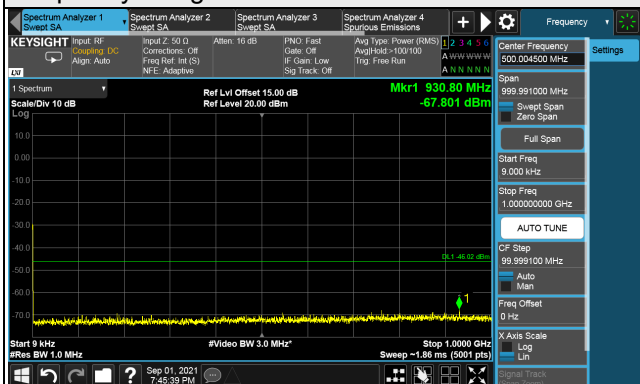

LTE Band 48, Channel Bandwidth 15MHz

Channel 55315 (3557.50MHz)

Frequency Range : 9kHz ~ 1GHz

Frequency Range : 1GHz ~ 26GHz

Frequency Range : 26GHz ~ 40GHz

Note: The signal at 9 kHz is IF signal from spectrum analyzer.

LTE Band 48, Channel Bandwidth 15MHz
Channel 55990 (3625.0MHz)

Frequency Range : 9kHz ~ 1GHz

Frequency Range : 1GHz ~ 26GHz

Frequency Range : 26GHz ~ 40GHz

Note: The signal at 9 kHz is IF signal from spectrum analyzer.

LTE Band 48, Channel Bandwidth 15MHz

Channel 56665 (3692.50MHz)

Frequency Range : 9kHz ~ 1GHz

Frequency Range : 1GHz ~ 26GHz

Frequency Range : 26GHz ~ 40GHz

Note: The signal at 9 kHz is IF signal from spectrum analyzer.