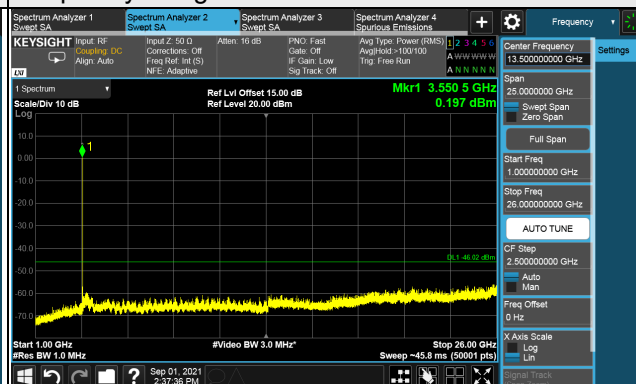

Channel 55990 (3625.00MHz)

1RB

Full RB

Channel 56690 (3695.0MHz)

1RB

Full RB

LTE Band 48, Channel Bandwidth 10MHz

Channel 55290 (3555.0MHz)

Frequency Range : 9kHz ~ 1GHz

Frequency Range : 1GHz ~ 26GHz

Frequency Range : 26GHz ~ 40GHz

Note: The signal at 9 kHz is IF signal from spectrum analyzer.

LTE Band 48, Channel Bandwidth 10MHz

Channel 55990 (3625.00MHz)