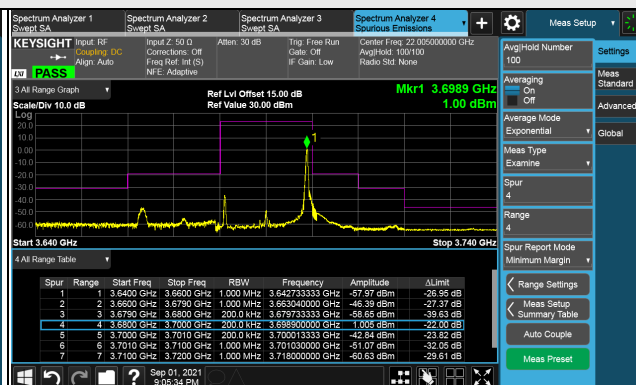

LTE Band 48, Channel Bandwidth 15MHz

Channel 56665 (3692.50MHz)

Frequency Range : 9kHz ~ 1GHz

Frequency Range : 1GHz ~ 26GHz

Frequency Range : 26GHz ~ 40GHz

Note: The signal at 9 kHz is IF signal from spectrum analyzer.

LTE Band 48, Channel Bandwidth 20MHz
Channel 55340 (3560.0MHz)

1RB

Full RB

Channel 55990 (3625.0MHz)

1RB

Full RB

Channel 56640 (3690.0MHz)

1RB

Full RB

LTE Band 48, Channel Bandwidth 20MHz

Channel 55340 (3560.0MHz)

Frequency Range : 9kHz ~ 1GHz

Frequency Range : 1GHz ~ 26GHz

Frequency Range : 26GHz ~ 40GHz

Note: The signal at 9 kHz is IF signal from spectrum analyzer.

LTE Band 48, Channel Bandwidth 20MHz

Channel 55990 (3625.0MHz)

Frequency Range : 9kHz ~ 1GHz

Frequency Range : 1GHz ~ 26GHz

Frequency Range : 26GHz ~ 40GHz

Note: The signal at 9 kHz is IF signal from spectrum analyzer.