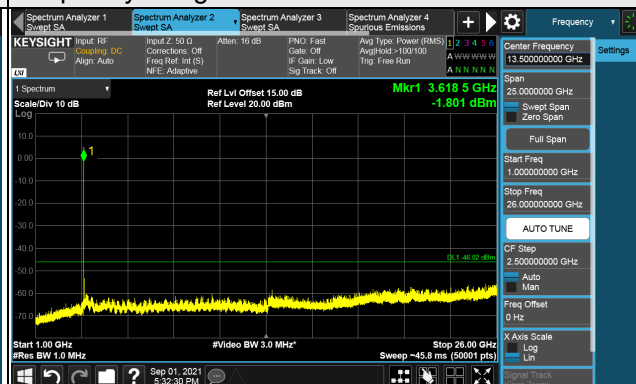

LTE Band 48, Channel Bandwidth 15MHz

Channel 55315 (3557.50MHz)

Frequency Range : 9kHz ~ 1GHz

Frequency Range : 1GHz ~ 26GHz

Frequency Range : 26GHz ~ 40GHz

Note: The signal at 9 kHz is IF signal from spectrum analyzer.

LTE Band 48, Channel Bandwidth 15MHz
Channel 55990 (3625.0MHz)

Frequency Range : 9kHz ~ 1GHz

Frequency Range : 1GHz ~ 26GHz

Frequency Range : 26GHz ~ 40GHz

Note: The signal at 9 kHz is IF signal from spectrum analyzer.

LTE Band 48, Channel Bandwidth 15MHz

Channel 56665 (3692.50MHz)

Frequency Range : 9kHz ~ 1GHz

Frequency Range : 1GHz ~ 26GHz

Frequency Range : 26GHz ~ 40GHz

Note: The signal at 9 kHz is IF signal from spectrum analyzer.