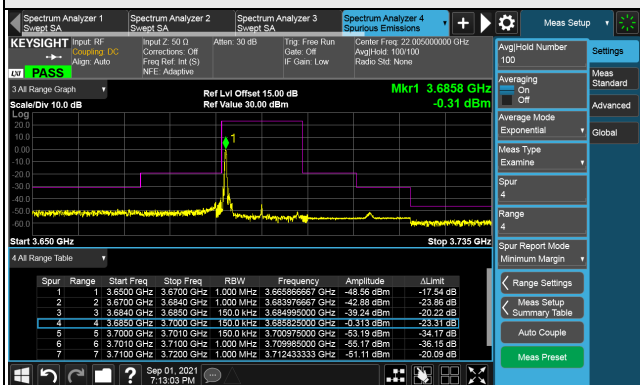

Frequency Range : 9kHz ~ 1GHz

Frequency Range : 1GHz ~ 26GHz

Frequency Range : 26GHz ~ 40GHz

Note: The signal at 9 kHz is IF signal from spectrum analyzer.

LTE Band 48, Channel Bandwidth 15MHz
Channel 55315 (3557.50MHz)

1RB

Full RB

Channel 55990 (3625.0MHz)

1RB

Full RB

Channel 56665 (3692.5MHz)

1RB

Full RB

LTE Band 48, Channel Bandwidth 15MHz

Channel 55315 (3557.50MHz)

Frequency Range : 9kHz ~ 1GHz

Frequency Range : 1GHz ~ 26GHz

Frequency Range : 26GHz ~ 40GHz

Note: The signal at 9 kHz is IF signal from spectrum analyzer.

LTE Band 48, Channel Bandwidth 15MHz
Channel 55990 (3625.0MHz)

Frequency Range : 9kHz ~ 1GHz

Frequency Range : 1GHz ~ 26GHz

Frequency Range : 26GHz ~ 40GHz

Note: The signal at 9 kHz is IF signal from spectrum analyzer.