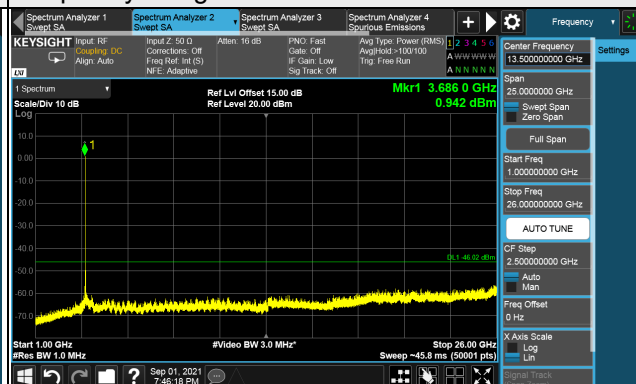

LTE Band 48, Channel Bandwidth 15MHz

Channel 55315 (3557.50MHz)

Frequency Range : 9kHz ~ 1GHz

Frequency Range : 1GHz ~ 26GHz

Frequency Range : 26GHz ~ 40GHz

Note: The signal at 9 kHz is IF signal from spectrum analyzer.

LTE Band 48, Channel Bandwidth 15MHz
Channel 55990 (3625.0MHz)

Frequency Range : 9kHz ~ 1GHz

Frequency Range : 1GHz ~ 26GHz

Frequency Range : 26GHz ~ 40GHz

Note: The signal at 9 kHz is IF signal from spectrum analyzer.

LTE Band 48, Channel Bandwidth 15MHz

Channel 56665 (3692.50MHz)

Frequency Range : 9kHz ~ 1GHz

Frequency Range : 1GHz ~ 26GHz

Frequency Range : 26GHz ~ 40GHz

Note: The signal at 9 kHz is IF signal from spectrum analyzer.