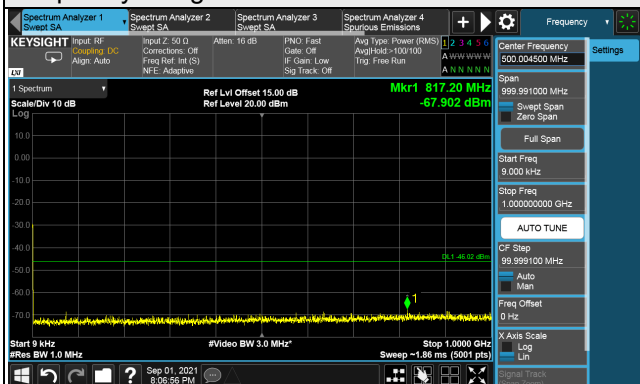

LTE Band 48, Channel Bandwidth 15MHz

Channel 56665 (3692.50MHz)

Frequency Range : 9kHz ~ 1GHz

Frequency Range : 1GHz ~ 26GHz

Frequency Range : 26GHz ~ 40GHz

Note: The signal at 9 kHz is IF signal from spectrum analyzer.

LTE Band 48, Channel Bandwidth 20MHz
Channel 55340 (3560.0MHz)

1RB

Full RB

Channel 55990 (3625.0MHz)

1RB

Full RB

Channel 56640 (3690.0MHz)

1RB

Full RB

LTE Band 48, Channel Bandwidth 20MHz

Channel 55340 (3560.0MHz)

Frequency Range : 9kHz ~ 1GHz

Frequency Range : 1GHz ~ 26GHz

Frequency Range : 26GHz ~ 40GHz

Note: The signal at 9 kHz is IF signal from spectrum analyzer.