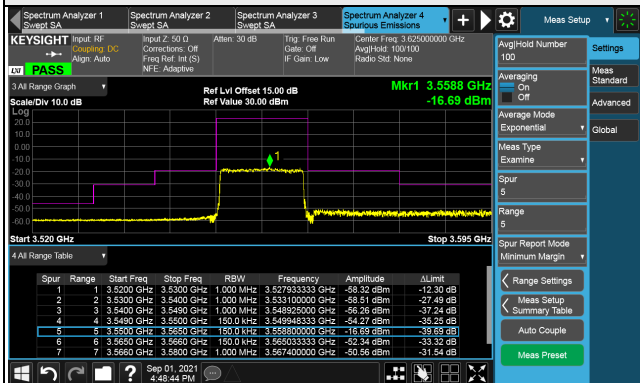

Frequency Range : 9kHz ~ 1GHz

Frequency Range : 1GHz ~ 26GHz

Frequency Range : 26GHz ~ 40GHz

Note: The signal at 9 kHz is IF signal from spectrum analyzer.

LTE Band 48, Channel Bandwidth 15MHz
Channel 55315 (3557.50MHz)

1RB

Full RB

Channel 55990 (3625.0MHz)

1RB

Full RB

Channel 56665 (3692.5MHz)

1RB

Full RB

LTE Band 48, Channel Bandwidth 15MHz

Channel 55315 (3557.50MHz)

Frequency Range : 9kHz ~ 1GHz

Frequency Range : 1GHz ~ 26GHz

Frequency Range : 26GHz ~ 40GHz

Note: The signal at 9 kHz is IF signal from spectrum analyzer.