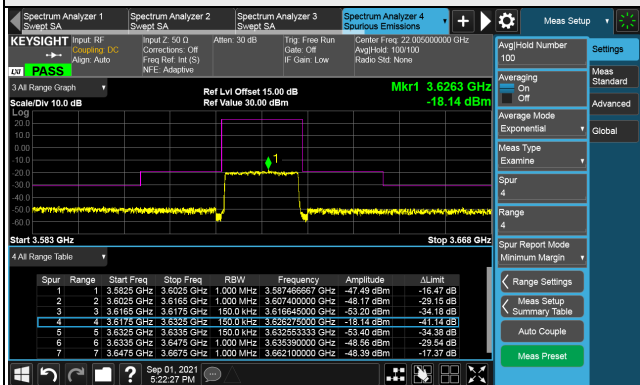

1RB

Full RB

Channel 55990 (3625.0MHz)

1RB

Full RB

Channel 56665 (3692.5MHz)

1RB

Full RB

LTE Band 48, Channel Bandwidth 15MHz

Channel 55315 (3557.50MHz)

Frequency Range : 9kHz ~ 1GHz

Frequency Range : 1GHz ~ 26GHz

Frequency Range : 26GHz ~ 40GHz

Note: The signal at 9 kHz is IF signal from spectrum analyzer.