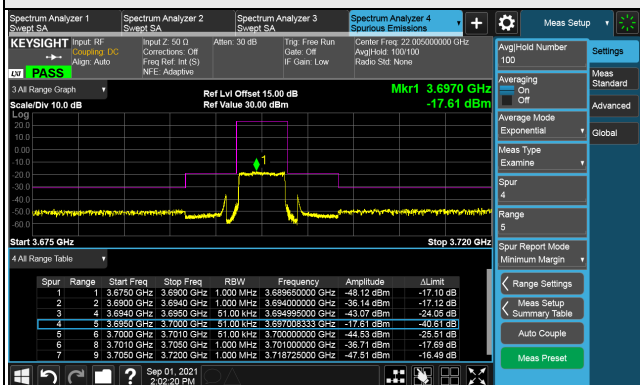

LTE Band 48, Channel Bandwidth 20MHz

Channel 56640 (3690.0MHz)

Frequency Range : 9kHz ~ 1GHz

Frequency Range : 1GHz ~ 26GHz

Frequency Range : 26GHz ~ 40GHz

Note: The signal at 9 kHz is IF signal from spectrum analyzer.

Chain 3

LTE Band 48, Channel Bandwidth 5MHz

Channel 55265 (3552.5MHz)

1RB

Full RB

Channel 55990 (3625.0MHz)

1RB

Full RB

Channel 56715 (3697.5MHz)

1RB

Full RB

LTE Band 48, Channel Bandwidth 5MHz

Channel 55265 (3552.5MHz)

Frequency Range : 9kHz ~ 1GHz

Frequency Range : 1GHz ~ 26GHz

Frequency Range : 26GHz ~ 40GHz

Note: The signal at 9 kHz is IF signal from spectrum analyzer.

LTE Band 48, Channel Bandwidth 5MHz

Channel 55990 (3625.0MHz)

Frequency Range : 9kHz ~ 1GHz

Frequency Range : 1GHz ~ 26GHz

Frequency Range : 26GHz ~ 40GHz