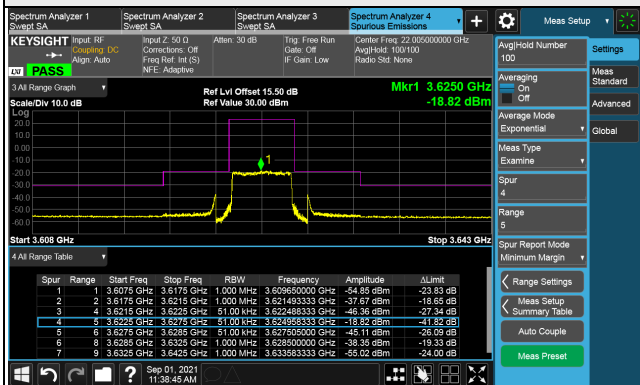

LTE Band 48, Channel Bandwidth 20MHz

Channel 56640 (3690.0MHz)

Frequency Range : 9kHz ~ 1GHz

Frequency Range : 1GHz ~ 26GHz

Frequency Range : 26GHz ~ 40GHz

Note: The signal at 9 kHz is IF signal from spectrum analyzer.

Chain 3

LTE Band 48, Channel Bandwidth 5MHz

Channel 55265 (3552.5MHz)

1RB

Full RB

Channel 55990 (3625.0MHz)

1RB

Full RB

Note: The signal at 9 kHz is IF signal from spectrum analyzer.

LTE Band 48, Channel Bandwidth 5MHz

Channel 55990 (3625.0MHz)

Frequency Range : 9kHz ~ 1GHz

Frequency Range : 1GHz ~ 26GHz

Frequency Range : 26GHz ~ 40GHz