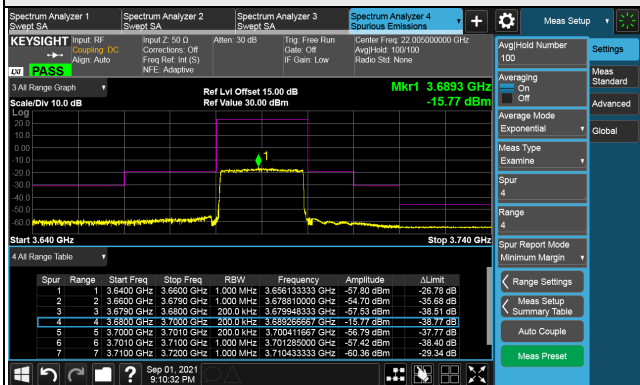

LTE Band 48, Channel Bandwidth 15MHz

Channel 56665 (3692.50MHz)

Frequency Range : 9kHz ~ 1GHz

Frequency Range : 1GHz ~ 26GHz

Frequency Range : 26GHz ~ 40GHz

Note: The signal at 9 kHz is IF signal from spectrum analyzer.

LTE Band 48, Channel Bandwidth 20MHz
Channel 55340 (3560.0MHz)

1RB

Full RB

Channel 55990 (3625.0MHz)

1RB

Full RB

Channel 56640 (3690.0MHz)

1RB

Full RB

LTE Band 48, Channel Bandwidth 20MHz

Channel 55340 (3560.0MHz)

Frequency Range : 9kHz ~ 1GHz

Frequency Range : 1GHz ~ 26GHz

Frequency Range : 26GHz ~ 40GHz

Note: The signal at 9 kHz is IF signal from spectrum analyzer.

LTE Band 48, Channel Bandwidth 20MHz

Channel 55990 (3625.0MHz)

Frequency Range : 9kHz ~ 1GHz

Frequency Range : 1GHz ~ 26GHz

Frequency Range : 26GHz ~ 40GHz

Note: The signal at 9 kHz is IF signal from spectrum analyzer.