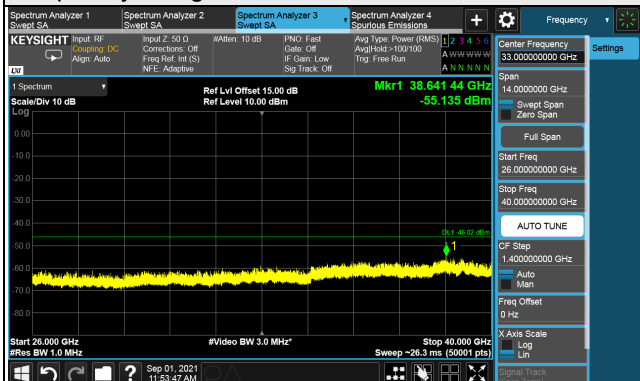

Note: The signal at 9 kHz is IF signal from spectrum analyzer.

LTE Band 48, Channel Bandwidth 5MHz

Channel 55990 (3625.0MHz)

Frequency Range : 9kHz ~ 1GHz

Frequency Range : 1GHz ~ 26GHz

Frequency Range : 26GHz ~ 40GHz

Note: The signal at 9 kHz is IF signal from spectrum analyzer.

LTE Band 48, Channel Bandwidth 5MHz

Channel 56715 (3697.50MHz)

Frequency Range : 9kHz ~ 1GHz

Frequency Range : 1GHz ~ 26GHz

Frequency Range : 26GHz ~ 40GHz

Note: The signal at 9 kHz is IF signal from spectrum analyzer.

LTE Band 48, Channel Bandwidth 10MHz

Channel 55290 (3555.0MHz)

1RB

Full RB