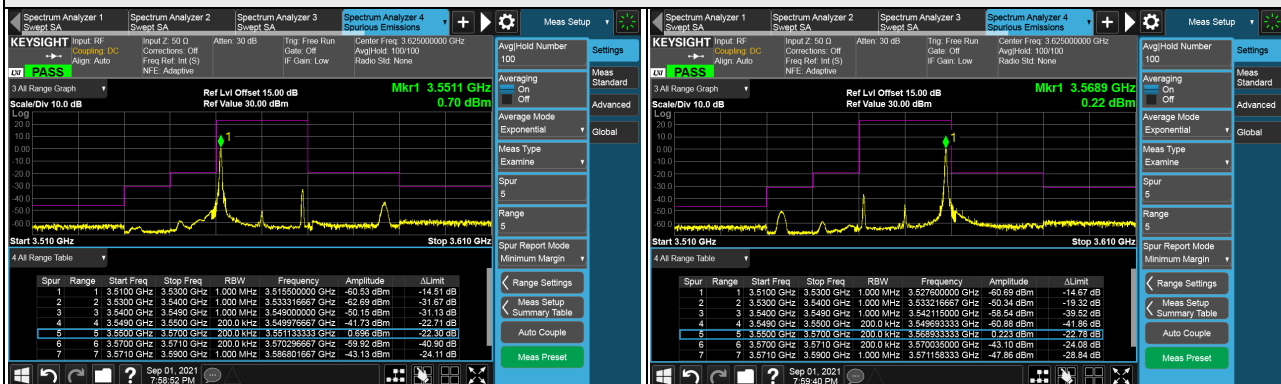

LTE Band 48, Channel Bandwidth 15MHz
Channel 55990 (3625.0MHz)

Frequency Range : 9kHz ~ 1GHz

Frequency Range : 1GHz ~ 26GHz

Frequency Range : 26GHz ~ 40GHz

Note: The signal at 9 kHz is IF signal from spectrum analyzer.

LTE Band 48, Channel Bandwidth 15MHz

Channel 56665 (3692.50MHz)

Frequency Range : 9kHz ~ 1GHz

Frequency Range : 1GHz ~ 26GHz

Frequency Range : 26GHz ~ 40GHz

Note: The signal at 9 kHz is IF signal from spectrum analyzer.

LTE Band 48, Channel Bandwidth 20MHz
Channel 55340 (3560.0MHz)

1RB

Full RB

Channel 55990 (3625.0MHz)

1RB

Full RB

Channel 56640 (3690.0MHz)

1RB

Full RB

LTE Band 48, Channel Bandwidth 20MHz

Channel 55340 (3560.0MHz)

Frequency Range : 9kHz ~ 1GHz

Frequency Range : 1GHz ~ 26GHz

Frequency Range : 26GHz ~ 40GHz

Note: The signal at 9 kHz is IF signal from spectrum analyzer.