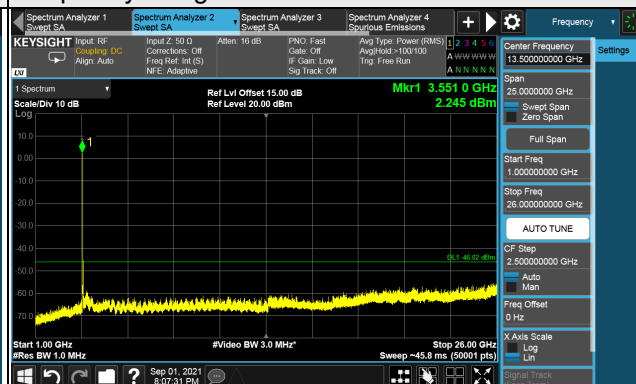

LTE Band 48, Channel Bandwidth 20MHz
Channel 55340 (3560.0MHz)

1RB

Full RB

Channel 55990 (3625.0MHz)

1RB

Full RB

Channel 56640 (3690.0MHz)

1RB

Full RB

LTE Band 48, Channel Bandwidth 20MHz

Channel 55340 (3560.0MHz)

Frequency Range : 9kHz ~ 1GHz

Frequency Range : 1GHz ~ 26GHz

Frequency Range : 26GHz ~ 40GHz

Note: The signal at 9 kHz is IF signal from spectrum analyzer.

LTE Band 48, Channel Bandwidth 20MHz

Channel 55990 (3625.0MHz)

Frequency Range : 9kHz ~ 1GHz

Frequency Range : 1GHz ~ 26GHz

Frequency Range : 26GHz ~ 40GHz

Note: The signal at 9 kHz is IF signal from spectrum analyzer.

LTE Band 48, Channel Bandwidth 20MHz

Channel 56640 (3690.0MHz)

Frequency Range : 9kHz ~ 1GHz

Frequency Range : 1GHz ~ 26GHz

Frequency Range : 26GHz ~ 40GHz

Note: The signal at 9 kHz is IF signal from spectrum analyzer.