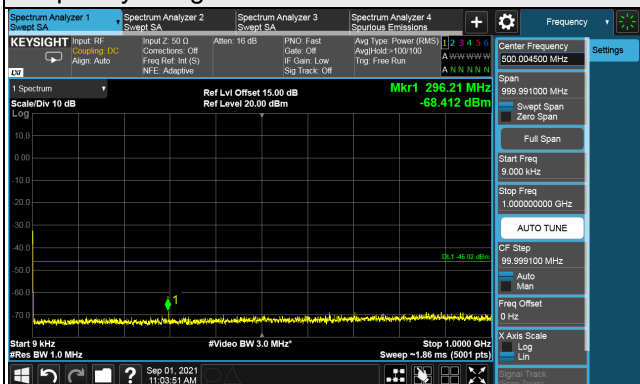

Channel 56715 (3697.5MHz)

1RB

Full RB

LTE Band 48, Channel Bandwidth 5MHz

Channel 55265 (3552.5MHz)

Frequency Range : 9kHz ~ 1GHz

Frequency Range : 1GHz ~ 26GHz

Frequency Range : 26GHz ~ 40GHz

Note: The signal at 9 kHz is IF signal from spectrum analyzer.

LTE Band 48, Channel Bandwidth 5MHz

Channel 55990 (3625.0MHz)

Frequency Range : 9kHz ~ 1GHz

Frequency Range : 1GHz ~ 26GHz

Frequency Range : 26GHz ~ 40GHz

Note: The signal at 9 kHz is IF signal from spectrum analyzer.

LTE Band 48, Channel Bandwidth 5MHz

Channel 56715 (3697.50MHz)

Frequency Range : 9kHz ~ 1GHz

Frequency Range : 1GHz ~ 26GHz

Frequency Range : 26GHz ~ 40GHz