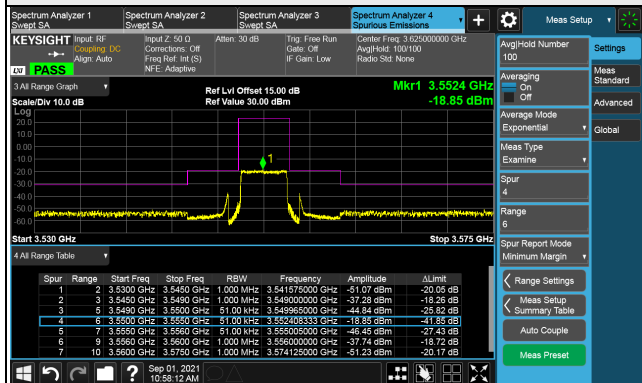

LTE Band 48, Channel Bandwidth 20MHz

Channel 56640 (3690.0MHz)

Frequency Range : 9kHz ~ 1GHz

Frequency Range : 1GHz ~ 26GHz

Frequency Range : 26GHz ~ 40GHz

Note: The signal at 9 kHz is IF signal from spectrum analyzer.

Chain 3

LTE Band 48, Channel Bandwidth 5MHz

Channel 55265 (3552.5MHz)

1RB

Full RB

Channel 55990 (3625.0MHz)

1RB

Full RB

Channel 56715 (3697.5MHz)

1RB

Full RB

LTE Band 48, Channel Bandwidth 5MHz

Channel 55265 (3552.5MHz)

Frequency Range : 9kHz ~ 1GHz

Frequency Range : 1GHz ~ 26GHz

Frequency Range : 26GHz ~ 40GHz

Note: The signal at 9 kHz is IF signal from spectrum analyzer.

LTE Band 48, Channel Bandwidth 5MHz

Channel 55990 (3625.0MHz)

Frequency Range : 9kHz ~ 1GHz

Frequency Range : 1GHz ~ 26GHz

Frequency Range : 26GHz ~ 40GHz