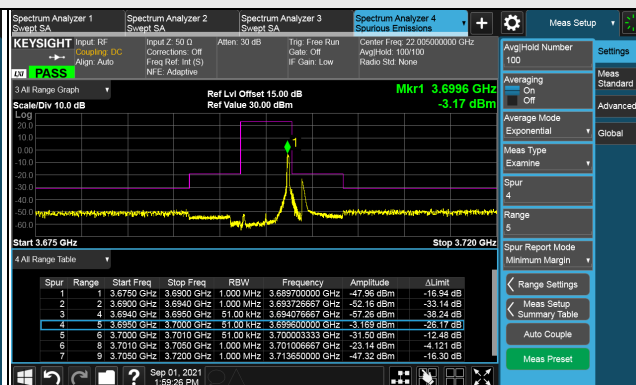

LTE Band 48, Channel Bandwidth 20MHz

Channel 56640 (3690.0MHz)

Frequency Range : 9kHz ~ 1GHz

Frequency Range : 1GHz ~ 26GHz

Frequency Range : 26GHz ~ 40GHz

Note: The signal at 9 kHz is IF signal from spectrum analyzer.

Chain 3

LTE Band 48, Channel Bandwidth 5MHz

Channel 55265 (3552.5MHz)

1RB

Full RB

Channel 55990 (3625.0MHz)

1RB

Full RB

Channel 56715 (3697.5MHz)

1RB

Full RB

LTE Band 48, Channel Bandwidth 5MHz

Channel 55265 (3552.5MHz)

Frequency Range : 9kHz ~ 1GHz

Frequency Range : 1GHz ~ 26GHz

Frequency Range : 26GHz ~ 40GHz

Note: The signal at 9 kHz is IF signal from spectrum analyzer.

LTE Band 48, Channel Bandwidth 5MHz

Channel 55990 (3625.0MHz)

Frequency Range : 9kHz ~ 1GHz

Frequency Range : 1GHz ~ 26GHz

Frequency Range : 26GHz ~ 40GHz