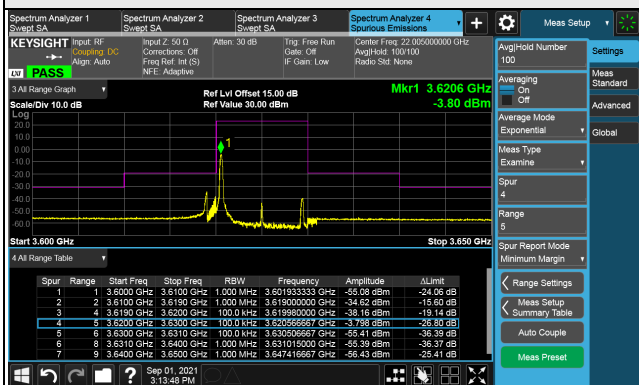

Channel 55990 (3625.00MHz)

1RB

Full RB

Channel 56690 (3695.0MHz)

1RB

Full RB

LTE Band 48, Channel Bandwidth 10MHz

Channel 55290 (3555.0MHz)

Frequency Range : 9kHz ~ 1GHz

Frequency Range : 1GHz ~ 26GHz

Frequency Range : 26GHz ~ 40GHz

Note: The signal at 9 kHz is IF signal from spectrum analyzer.

LTE Band 48, Channel Bandwidth 10MHz

Channel 55990 (3625.00MHz)

Frequency Range : 9kHz ~ 1GHz

Frequency Range : 1GHz ~ 26GHz

Frequency Range : 26GHz ~ 40GHz

Note: The signal at 9 kHz is IF signal from spectrum analyzer.

LTE Band 48, Channel Bandwidth 10MHz
Channel 56690 (3695.0MHz)