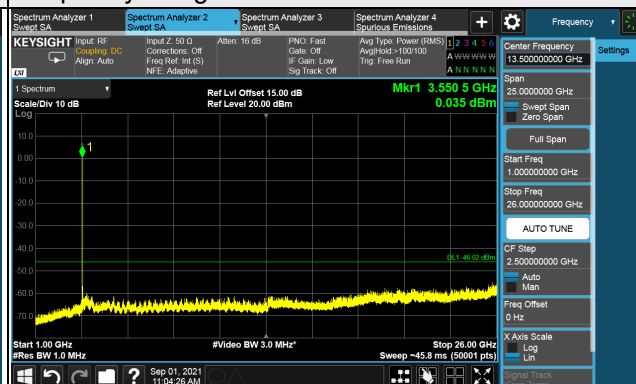

Channel 56715 (3697.5MHz)

1RB

Full RB

LTE Band 48, Channel Bandwidth 5MHz

Channel 55265 (3552.5MHz)

Frequency Range : 9kHz ~ 1GHz

Frequency Range : 1GHz ~ 26GHz

Frequency Range : 26GHz ~ 40GHz

Note: The signal at 9 kHz is IF signal from spectrum analyzer.

LTE Band 48, Channel Bandwidth 5MHz

Channel 55990 (3625.0MHz)

Frequency Range : 9kHz ~ 1GHz

Frequency Range : 1GHz ~ 26GHz

Frequency Range : 26GHz ~ 40GHz

Note: The signal at 9 kHz is IF signal from spectrum analyzer.

LTE Band 48, Channel Bandwidth 5MHz

Channel 56715 (3697.50MHz)

Frequency Range : 9kHz ~ 1GHz

Frequency Range : 1GHz ~ 26GHz

Frequency Range : 26GHz ~ 40GHz