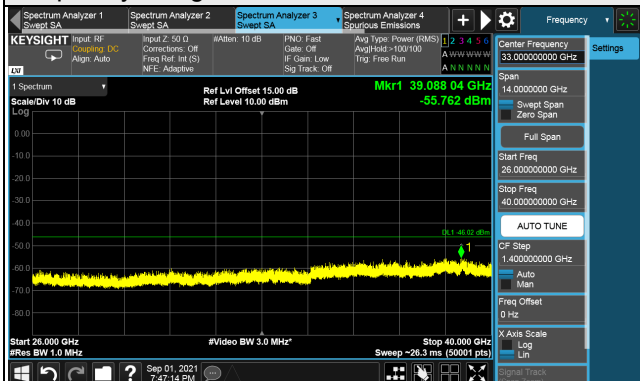

LTE Band 48, Channel Bandwidth 15MHz
Channel 55990 (3625.0MHz)

Frequency Range : 9kHz ~ 1GHz

Frequency Range : 1GHz ~ 26GHz

Frequency Range : 26GHz ~ 40GHz

Note: The signal at 9 kHz is IF signal from spectrum analyzer.

LTE Band 48, Channel Bandwidth 15MHz

Channel 56665 (3692.50MHz)

Frequency Range : 9kHz ~ 1GHz

Frequency Range : 1GHz ~ 26GHz

Frequency Range : 26GHz ~ 40GHz

Note: The signal at 9 kHz is IF signal from spectrum analyzer.

LTE Band 48, Channel Bandwidth 20MHz
Channel 55340 (3560.0MHz)

1RB

Full RB

Channel 55990 (3625.0MHz)

1RB

Full RB

Channel 56640 (3690.0MHz)

1RB