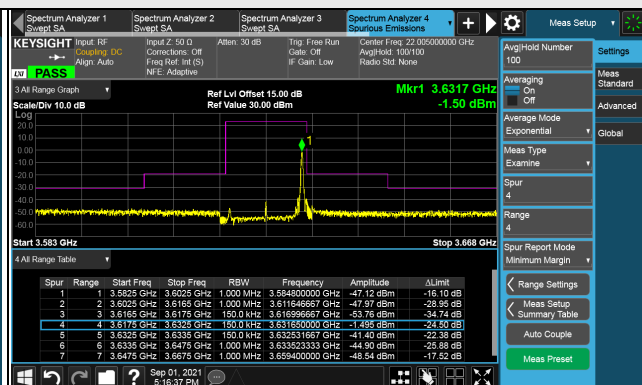

Frequency Range : 9kHz ~ 1GHz

Frequency Range : 1GHz ~ 26GHz

Frequency Range : 26GHz ~ 40GHz

Note: The signal at 9 kHz is IF signal from spectrum analyzer.

LTE Band 48, Channel Bandwidth 15MHz
Channel 55315 (3557.50MHz)

1RB

Full RB

Channel 55990 (3625.0MHz)

1RB

Full RB

Channel 56665 (3692.5MHz)

1RB

Full RB

LTE Band 48, Channel Bandwidth 15MHz

Channel 55315 (3557.50MHz)

Frequency Range : 9kHz ~ 1GHz

Frequency Range : 1GHz ~ 26GHz

Frequency Range : 26GHz ~ 40GHz

Note: The signal at 9 kHz is IF signal from spectrum analyzer.

LTE Band 48, Channel Bandwidth 15MHz
Channel 55990 (3625.0MHz)

Frequency Range : 9kHz ~ 1GHz

Frequency Range : 1GHz ~ 26GHz

Frequency Range : 26GHz ~ 40GHz

Note: The signal at 9 kHz is IF signal from spectrum analyzer.