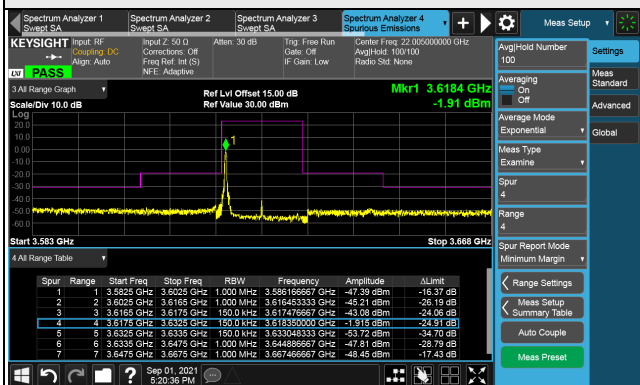

Frequency Range : 9kHz ~ 1GHz

Frequency Range : 1GHz ~ 26GHz

Frequency Range : 26GHz ~ 40GHz

Note: The signal at 9 kHz is IF signal from spectrum analyzer.

LTE Band 48, Channel Bandwidth 15MHz
Channel 55315 (3557.50MHz)

1RB

Full RB

Channel 55990 (3625.0MHz)

1RB

Full RB

Channel 56665 (3692.5MHz)

1RB

Full RB

LTE Band 48, Channel Bandwidth 15MHz

Channel 55315 (3557.50MHz)

Frequency Range : 9kHz ~ 1GHz

Frequency Range : 1GHz ~ 26GHz

Frequency Range : 26GHz ~ 40GHz

Note: The signal at 9 kHz is IF signal from spectrum analyzer.

LTE Band 48, Channel Bandwidth 15MHz
Channel 55990 (3625.0MHz)

Frequency Range : 9kHz ~ 1GHz

Frequency Range : 1GHz ~ 26GHz

Frequency Range : 26GHz ~ 40GHz

Note: The signal at 9 kHz is IF signal from spectrum analyzer.