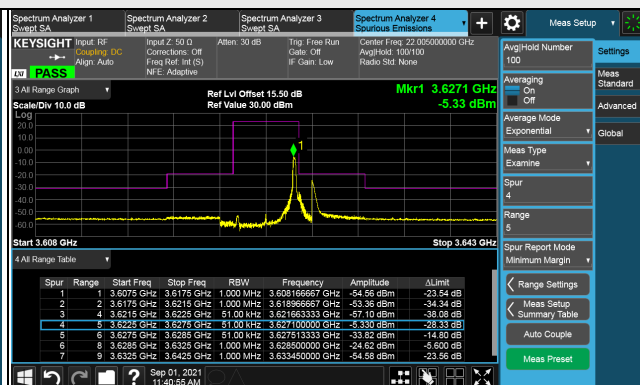

LTE Band 48, Channel Bandwidth 20MHz

Channel 56640 (3690.0MHz)

Frequency Range : 9kHz ~ 1GHz

Frequency Range : 1GHz ~ 26GHz

Frequency Range : 26GHz ~ 40GHz

Note: The signal at 9 kHz is IF signal from spectrum analyzer.

Chain 3

LTE Band 48, Channel Bandwidth 5MHz

Channel 55265 (3552.5MHz)

1RB

Full RB

Channel 55990 (3625.0MHz)

1RB

Full RB

Channel 56715 (3697.5MHz)

1RB

Full RB

LTE Band 48, Channel Bandwidth 5MHz

Channel 55265 (3552.5MHz)

Frequency Range : 9kHz ~ 1GHz

Frequency Range : 1GHz ~ 26GHz

Frequency Range : 26GHz ~ 40GHz

Note: The signal at 9 kHz is IF signal from spectrum analyzer.

LTE Band 48, Channel Bandwidth 5MHz

Channel 55990 (3625.0MHz)

Frequency Range : 9kHz ~ 1GHz

Frequency Range : 1GHz ~ 26GHz

Frequency Range : 26GHz ~ 40GHz