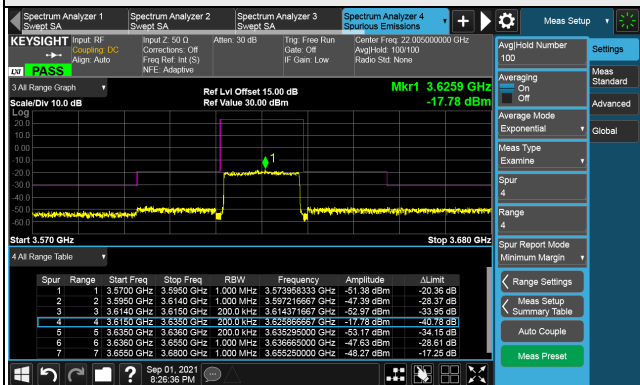

LTE Band 48, Channel Bandwidth 15MHz

Channel 56665 (3692.50MHz)

Frequency Range : 9kHz ~ 1GHz

Frequency Range : 1GHz ~ 26GHz

Frequency Range : 26GHz ~ 40GHz

Note: The signal at 9 kHz is IF signal from spectrum analyzer.

LTE Band 48, Channel Bandwidth 20MHz
Channel 55340 (3560.0MHz)

1RB

Full RB

Channel 55990 (3625.0MHz)

1RB

Full RB

Channel 56640 (3690.0MHz)

1RB

Full RB

LTE Band 48, Channel Bandwidth 20MHz

Channel 55340 (3560.0MHz)

Frequency Range : 9kHz ~ 1GHz

Frequency Range : 1GHz ~ 26GHz

Frequency Range : 26GHz ~ 40GHz

Note: The signal at 9 kHz is IF signal from spectrum analyzer.

LTE Band 48, Channel Bandwidth 20MHz

Channel 55990 (3625.0MHz)

Frequency Range : 9kHz ~ 1GHz

Frequency Range : 1GHz ~ 26GHz

Frequency Range : 26GHz ~ 40GHz

Note: The signal at 9 kHz is IF signal from spectrum analyzer.