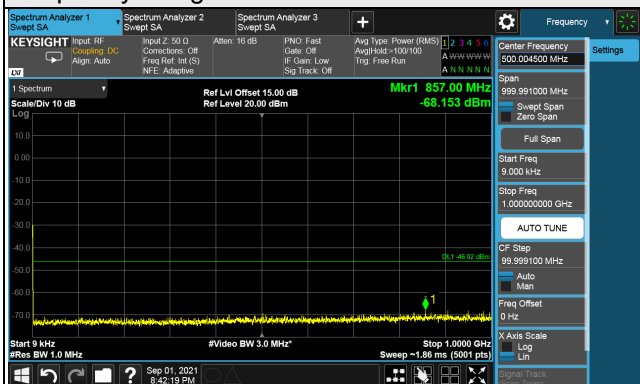

LTE Band 48, Channel Bandwidth 20MHz
Channel 55340 (3560.0MHz)

1RB

Full RB

Channel 55990 (3625.0MHz)

1RB

Full RB

Channel 56640 (3690.0MHz)

1RB

Full RB

LTE Band 48, Channel Bandwidth 20MHz

Channel 55340 (3560.0MHz)

Frequency Range : 9kHz ~ 1GHz

Frequency Range : 1GHz ~ 26GHz

Frequency Range : 26GHz ~ 40GHz

Note: The signal at 9 kHz is IF signal from spectrum analyzer.

LTE Band 48, Channel Bandwidth 20MHz

Channel 55990 (3625.0MHz)

Frequency Range : 9kHz ~ 1GHz

Frequency Range : 1GHz ~ 26GHz

Frequency Range : 26GHz ~ 40GHz

Note: The signal at 9 kHz is IF signal from spectrum analyzer.