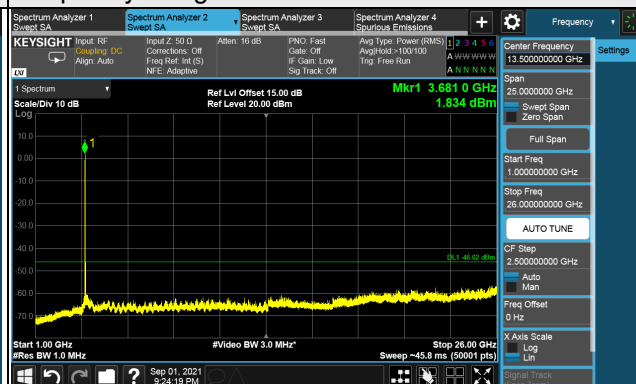

Full RB

LTE Band 48, Channel Bandwidth 20MHz

Channel 55340 (3560.0MHz)

Frequency Range : 9kHz ~ 1GHz

Frequency Range : 1GHz ~ 26GHz

Frequency Range : 26GHz ~ 40GHz

Note: The signal at 9 kHz is IF signal from spectrum analyzer.

LTE Band 48, Channel Bandwidth 20MHz

Channel 55990 (3625.0MHz)

Frequency Range : 9kHz ~ 1GHz

Frequency Range : 1GHz ~ 26GHz

Frequency Range : 26GHz ~ 40GHz

Note: The signal at 9 kHz is IF signal from spectrum analyzer.

LTE Band 48, Channel Bandwidth 20MHz

Channel 56640 (3690.0MHz)

Frequency Range : 9kHz ~ 1GHz

Frequency Range : 1GHz ~ 26GHz

Frequency Range : 26GHz ~ 40GHz

Note: The signal at 9 kHz is IF signal from spectrum analyzer.