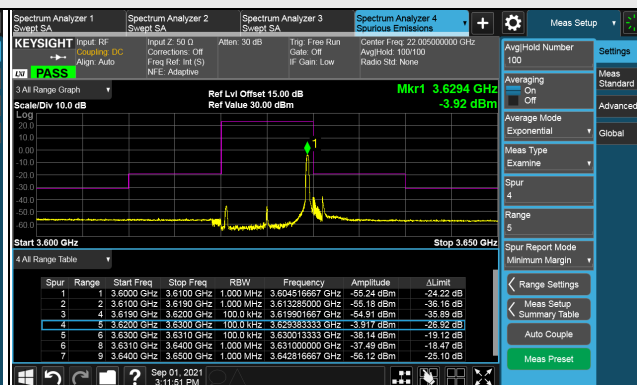

Channel 55990 (3625.00MHz)

1RB

Full RB

Channel 56690 (3695.0MHz)

1RB

Full RB

LTE Band 48, Channel Bandwidth 10MHz

Channel 55290 (3555.0MHz)

Frequency Range : 9kHz ~ 1GHz

Frequency Range : 1GHz ~ 26GHz

Frequency Range : 26GHz ~ 40GHz

Note: The signal at 9 kHz is IF signal from spectrum analyzer.

LTE Band 48, Channel Bandwidth 10MHz

Channel 55990 (3625.00MHz)

Frequency Range : 9kHz ~ 1GHz

Frequency Range : 1GHz ~ 26GHz

Frequency Range : 26GHz ~ 40GHz

Note: The signal at 9 kHz is IF signal from spectrum analyzer.

LTE Band 48, Channel Bandwidth 10MHz
Channel 56690 (3695.0MHz)