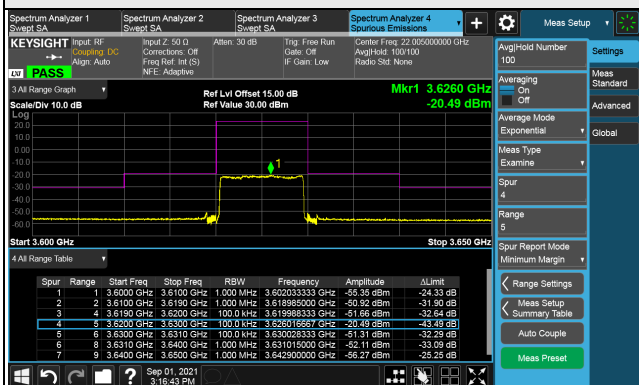

Channel 55990 (3625.00MHz)

1RB

Full RB

Channel 56690 (3695.0MHz)

1RB

Full RB

LTE Band 48, Channel Bandwidth 10MHz

Channel 55290 (3555.0MHz)

Frequency Range : 9kHz ~ 1GHz

Frequency Range : 1GHz ~ 26GHz

Frequency Range : 26GHz ~ 40GHz

Note: The signal at 9 kHz is IF signal from spectrum analyzer.

LTE Band 48, Channel Bandwidth 10MHz

Channel 55990 (3625.00MHz)

Frequency Range : 9kHz ~ 1GHz

Frequency Range : 1GHz ~ 26GHz

Frequency Range : 26GHz ~ 40GHz

Note: The signal at 9 kHz is IF signal from spectrum analyzer.

LTE Band 48, Channel Bandwidth 10MHz
Channel 56690 (3695.0MHz)