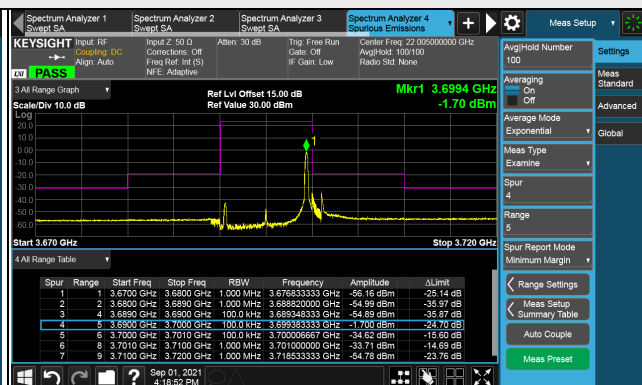

Channel 55990 (3625.00MHz)

1RB

Full RB

Channel 56690 (3695.0MHz)

1RB

Full RB

LTE Band 48, Channel Bandwidth 10MHz

Channel 55290 (3555.0MHz)

Frequency Range : 9kHz ~ 1GHz

Frequency Range : 1GHz ~ 26GHz

Frequency Range : 26GHz ~ 40GHz

Note: The signal at 9 kHz is IF signal from spectrum analyzer.

LTE Band 48, Channel Bandwidth 10MHz

Channel 55990 (3625.00MHz)

Frequency Range : 9kHz ~ 1GHz

Frequency Range : 1GHz ~ 26GHz

Frequency Range : 26GHz ~ 40GHz

Note: The signal at 9 kHz is IF signal from spectrum analyzer.

LTE Band 48, Channel Bandwidth 10MHz
Channel 56690 (3695.0MHz)