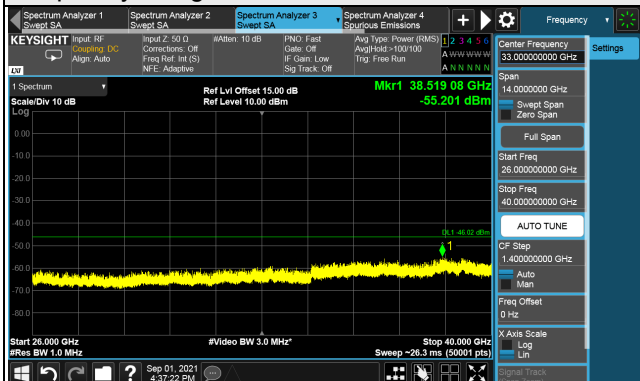

Frequency Range : 9kHz ~ 1GHz

Frequency Range : 1GHz ~ 26GHz

Frequency Range : 26GHz ~ 40GHz

Note: The signal at 9 kHz is IF signal from spectrum analyzer.

LTE Band 48, Channel Bandwidth 10MHz
Channel 56690 (3695.0MHz)

Frequency Range : 9kHz ~ 1GHz

Frequency Range : 1GHz ~ 26GHz

Frequency Range : 26GHz ~ 40GHz

Note: The signal at 9 kHz is IF signal from spectrum analyzer.

LTE Band 48, Channel Bandwidth 15MHz
Channel 55315 (3557.50MHz)