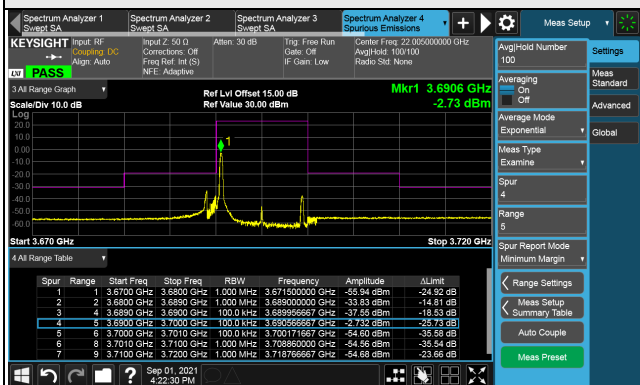

Channel 55990 (3625.00MHz)

1RB

Full RB

Channel 56690 (3695.0MHz)

1RB

Full RB

LTE Band 48, Channel Bandwidth 10MHz

Channel 55290 (3555.0MHz)

Frequency Range : 9kHz ~ 1GHz

Frequency Range : 1GHz ~ 26GHz

Frequency Range : 26GHz ~ 40GHz

Note: The signal at 9 kHz is IF signal from spectrum analyzer.

LTE Band 48, Channel Bandwidth 10MHz

Channel 55990 (3625.00MHz)

Frequency Range : 9kHz ~ 1GHz

Frequency Range : 1GHz ~ 26GHz

Frequency Range : 26GHz ~ 40GHz

Note: The signal at 9 kHz is IF signal from spectrum analyzer.

LTE Band 48, Channel Bandwidth 10MHz
Channel 56690 (3695.0MHz)