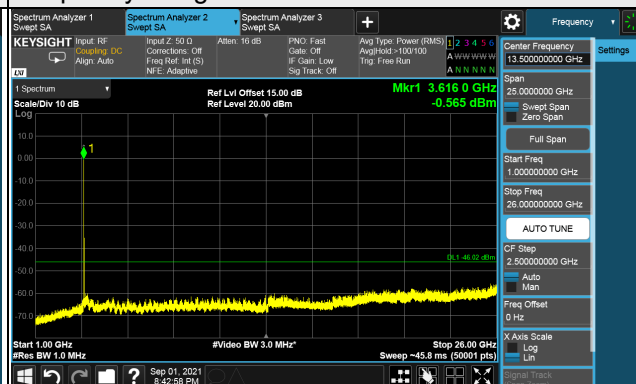

LTE Band 48, Channel Bandwidth 20MHz
Channel 55340 (3560.0MHz)

1RB

Full RB

Channel 55990 (3625.0MHz)

1RB

Full RB

Channel 56640 (3690.0MHz)

1RB

Full RB

LTE Band 48, Channel Bandwidth 20MHz

Channel 55340 (3560.0MHz)

Frequency Range : 9kHz ~ 1GHz

Frequency Range : 1GHz ~ 26GHz

Frequency Range : 26GHz ~ 40GHz

Note: The signal at 9 kHz is IF signal from spectrum analyzer.

LTE Band 48, Channel Bandwidth 20MHz

Channel 55990 (3625.0MHz)

Frequency Range : 9kHz ~ 1GHz

Frequency Range : 1GHz ~ 26GHz

Frequency Range : 26GHz ~ 40GHz

Note: The signal at 9 kHz is IF signal from spectrum analyzer.