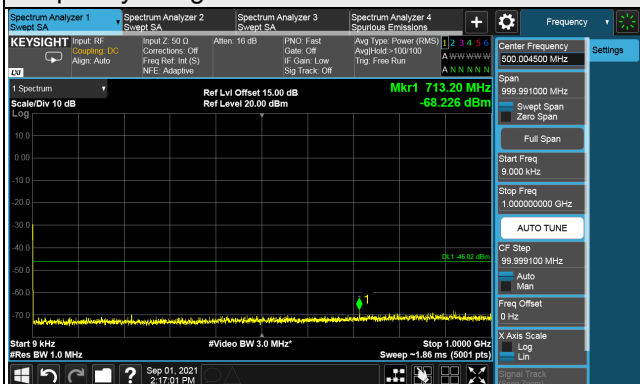

Note: The signal at 9 kHz is IF signal from spectrum analyzer.

LTE Band 48, Channel Bandwidth 5MHz

Channel 55990 (3625.0MHz)

Frequency Range : 9kHz ~ 1GHz

Frequency Range : 1GHz ~ 26GHz

Frequency Range : 26GHz ~ 40GHz

Note: The signal at 9 kHz is IF signal from spectrum analyzer.

LTE Band 48, Channel Bandwidth 5MHz

Channel 56715 (3697.50MHz)

Frequency Range : 9kHz ~ 1GHz

Frequency Range : 1GHz ~ 26GHz

Frequency Range : 26GHz ~ 40GHz