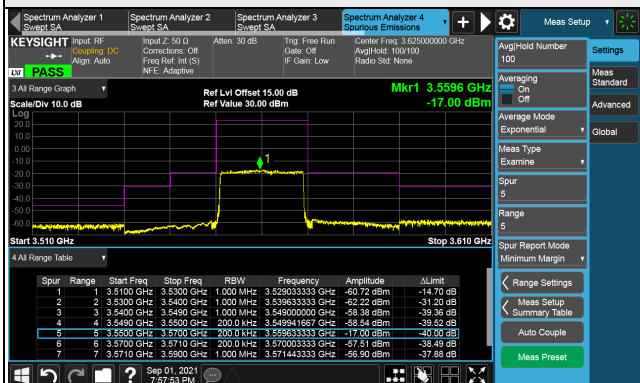

LTE Band 48, Channel Bandwidth 15MHz
Channel 55990 (3625.0MHz)

Frequency Range : 9kHz ~ 1GHz

Frequency Range : 1GHz ~ 26GHz

Frequency Range : 26GHz ~ 40GHz

Note: The signal at 9 kHz is IF signal from spectrum analyzer.

LTE Band 48, Channel Bandwidth 15MHz

Channel 56665 (3692.50MHz)

Frequency Range : 9kHz ~ 1GHz

Frequency Range : 1GHz ~ 26GHz

Frequency Range : 26GHz ~ 40GHz

Note: The signal at 9 kHz is IF signal from spectrum analyzer.

LTE Band 48, Channel Bandwidth 20MHz
Channel 55340 (3560.0MHz)

1RB

Full RB

Channel 55990 (3625.0MHz)

1RB

Full RB

Channel 56640 (3690.0MHz)

1RB