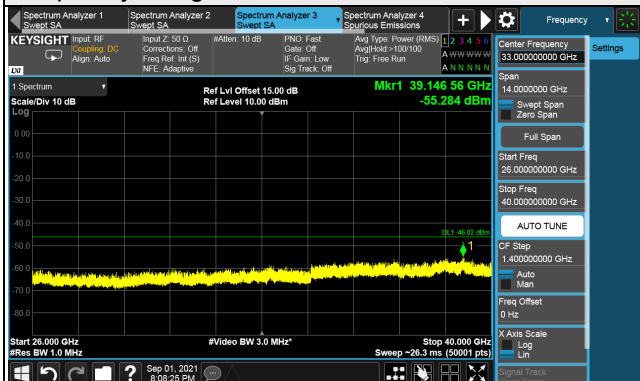

LTE Band 48, Channel Bandwidth 20MHz
Channel 55340 (3560.0MHz)

1RB

Full RB

Channel 55990 (3625.0MHz)

1RB

Full RB

Channel 56640 (3690.0MHz)

1RB

Full RB

LTE Band 48, Channel Bandwidth 20MHz

Channel 55340 (3560.0MHz)

Frequency Range : 9kHz ~ 1GHz

Frequency Range : 1GHz ~ 26GHz

Frequency Range : 26GHz ~ 40GHz

Note: The signal at 9 kHz is IF signal from spectrum analyzer.

LTE Band 48, Channel Bandwidth 20MHz

Channel 55990 (3625.0MHz)

Frequency Range : 9kHz ~ 1GHz

Frequency Range : 1GHz ~ 26GHz

Frequency Range : 26GHz ~ 40GHz

Note: The signal at 9 kHz is IF signal from spectrum analyzer.

LTE Band 48, Channel Bandwidth 20MHz

Channel 56640 (3690.0MHz)

Frequency Range : 9kHz ~ 1GHz

Frequency Range : 1GHz ~ 26GHz

Frequency Range : 26GHz ~ 40GHz

Note: The signal at 9 kHz is IF signal from spectrum analyzer.