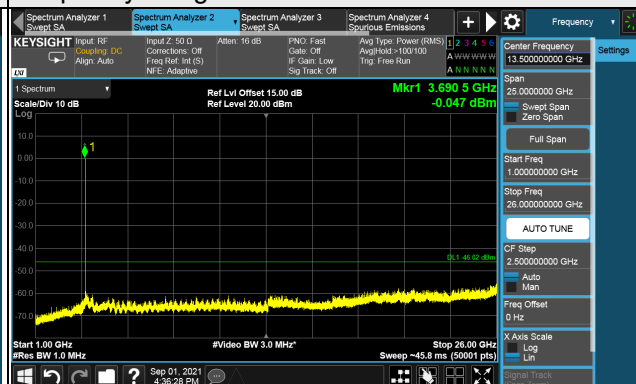

Frequency Range : 9kHz ~ 1GHz

Frequency Range : 1GHz ~ 26GHz

Frequency Range : 26GHz ~ 40GHz

Note: The signal at 9 kHz is IF signal from spectrum analyzer.

LTE Band 48, Channel Bandwidth 10MHz
Channel 56690 (3695.0MHz)

Frequency Range : 9kHz ~ 1GHz

Frequency Range : 1GHz ~ 26GHz

Frequency Range : 26GHz ~ 40GHz

Note: The signal at 9 kHz is IF signal from spectrum analyzer.

LTE Band 48, Channel Bandwidth 15MHz
Channel 55315 (3557.50MHz)