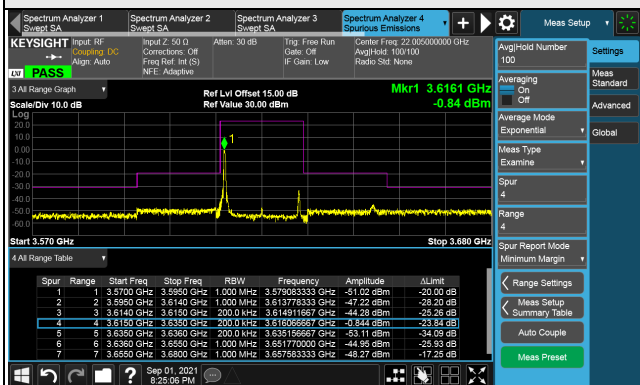

LTE Band 48, Channel Bandwidth 15MHz

Channel 56665 (3692.50MHz)

Frequency Range : 9kHz ~ 1GHz

Frequency Range : 1GHz ~ 26GHz

Frequency Range : 26GHz ~ 40GHz

Note: The signal at 9 kHz is IF signal from spectrum analyzer.

LTE Band 48, Channel Bandwidth 20MHz
Channel 55340 (3560.0MHz)

1RB

Full RB

Channel 55990 (3625.0MHz)

1RB

Full RB

Channel 56640 (3690.0MHz)

1RB

Full RB

LTE Band 48, Channel Bandwidth 20MHz

Channel 55340 (3560.0MHz)

Frequency Range : 9kHz ~ 1GHz

Frequency Range : 1GHz ~ 26GHz

Frequency Range : 26GHz ~ 40GHz

Note: The signal at 9 kHz is IF signal from spectrum analyzer.

LTE Band 48, Channel Bandwidth 20MHz

Channel 55990 (3625.0MHz)

Frequency Range : 9kHz ~ 1GHz

Frequency Range : 1GHz ~ 26GHz

Frequency Range : 26GHz ~ 40GHz

Note: The signal at 9 kHz is IF signal from spectrum analyzer.