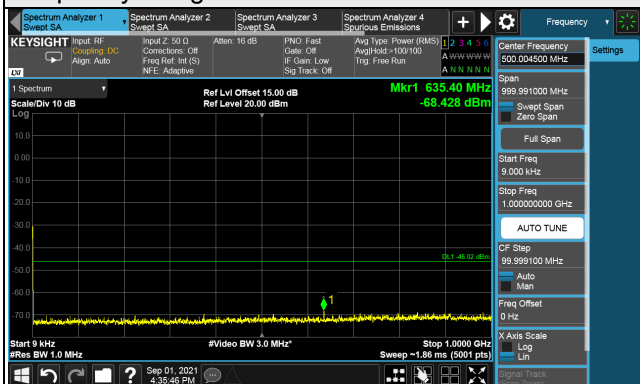

Frequency Range : 9kHz ~ 1GHz

Frequency Range : 1GHz ~ 26GHz

Frequency Range : 26GHz ~ 40GHz

Note: The signal at 9 kHz is IF signal from spectrum analyzer.

LTE Band 48, Channel Bandwidth 10MHz
Channel 56690 (3695.0MHz)

Frequency Range : 9kHz ~ 1GHz

Frequency Range : 1GHz ~ 26GHz

Frequency Range : 26GHz ~ 40GHz

Note: The signal at 9 kHz is IF signal from spectrum analyzer.

LTE Band 48, Channel Bandwidth 15MHz
Channel 55315 (3557.50MHz)