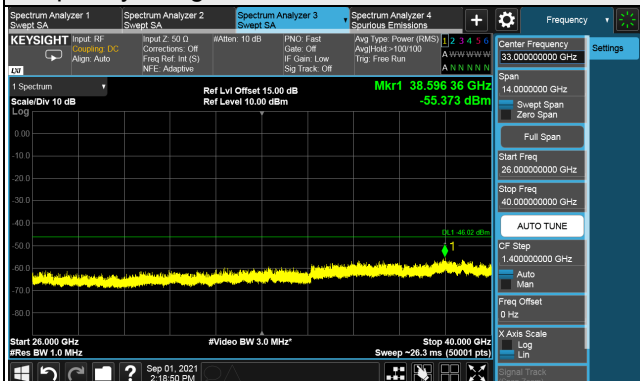

Note: The signal at 9 kHz is IF signal from spectrum analyzer.

LTE Band 48, Channel Bandwidth 5MHz

Channel 55990 (3625.0MHz)

Frequency Range : 9kHz ~ 1GHz

Frequency Range : 1GHz ~ 26GHz

Frequency Range : 26GHz ~ 40GHz

Note: The signal at 9 kHz is IF signal from spectrum analyzer.

LTE Band 48, Channel Bandwidth 5MHz

Channel 56715 (3697.50MHz)

Frequency Range : 9kHz ~ 1GHz

Frequency Range : 1GHz ~ 26GHz

Frequency Range : 26GHz ~ 40GHz

Note: The signal at 9 kHz is IF signal from spectrum analyzer.

LTE Band 48, Channel Bandwidth 10MHz

Channel 55290 (3555.0MHz)

1RB

Full RB