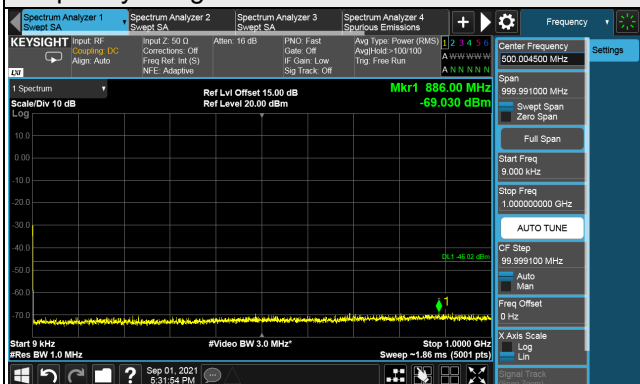

LTE Band 48, Channel Bandwidth 15MHz

Channel 55315 (3557.50MHz)

Frequency Range : 9kHz ~ 1GHz

Frequency Range : 1GHz ~ 26GHz

Frequency Range : 26GHz ~ 40GHz

Note: The signal at 9 kHz is IF signal from spectrum analyzer.

LTE Band 48, Channel Bandwidth 15MHz
Channel 55990 (3625.0MHz)

Frequency Range : 9kHz ~ 1GHz

Frequency Range : 1GHz ~ 26GHz

Frequency Range : 26GHz ~ 40GHz

Note: The signal at 9 kHz is IF signal from spectrum analyzer.