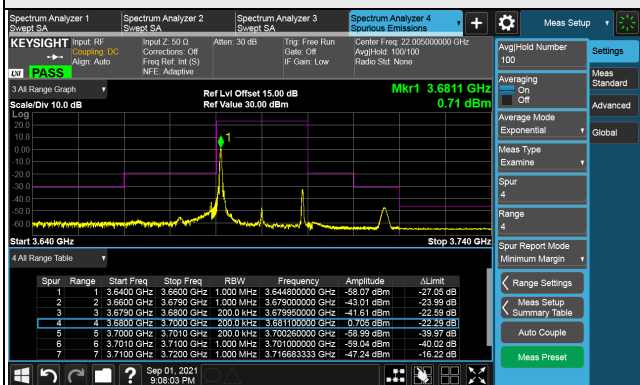

LTE Band 48, Channel Bandwidth 15MHz

Channel 56665 (3692.50MHz)

Frequency Range : 9kHz ~ 1GHz

Frequency Range : 1GHz ~ 26GHz

Frequency Range : 26GHz ~ 40GHz

Note: The signal at 9 kHz is IF signal from spectrum analyzer.

LTE Band 48, Channel Bandwidth 20MHz
Channel 55340 (3560.0MHz)

1RB

Full RB

Channel 55990 (3625.0MHz)

1RB

Full RB

Channel 56640 (3690.0MHz)

1RB

Full RB

LTE Band 48, Channel Bandwidth 20MHz

Channel 55340 (3560.0MHz)

Frequency Range : 9kHz ~ 1GHz

Frequency Range : 1GHz ~ 26GHz

Frequency Range : 26GHz ~ 40GHz

Note: The signal at 9 kHz is IF signal from spectrum analyzer.

LTE Band 48, Channel Bandwidth 20MHz

Channel 55990 (3625.0MHz)

Frequency Range : 9kHz ~ 1GHz

Frequency Range : 1GHz ~ 26GHz

Frequency Range : 26GHz ~ 40GHz

Note: The signal at 9 kHz is IF signal from spectrum analyzer.