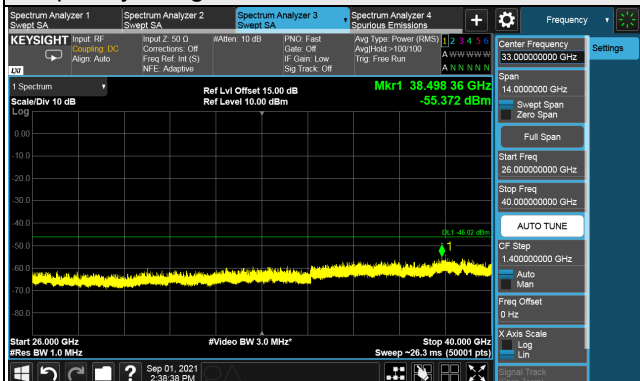

Channel 55990 (3625.00MHz)

1RB

Full RB

Channel 56690 (3695.0MHz)

1RB

Full RB

LTE Band 48, Channel Bandwidth 10MHz

Channel 55290 (3555.0MHz)

Frequency Range : 9kHz ~ 1GHz

Frequency Range : 1GHz ~ 26GHz

Frequency Range : 26GHz ~ 40GHz

Note: The signal at 9 kHz is IF signal from spectrum analyzer.

LTE Band 48, Channel Bandwidth 10MHz

Channel 55990 (3625.00MHz)