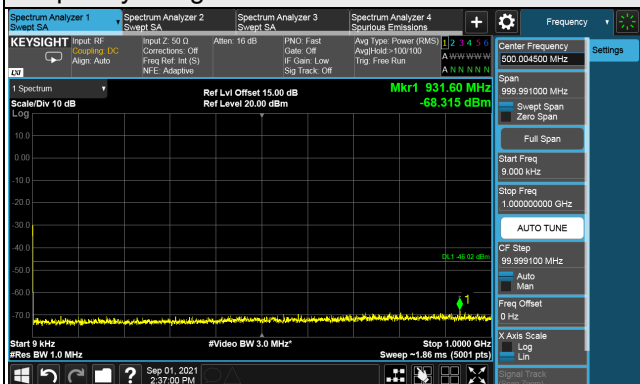

Channel 55990 (3625.00MHz)

1RB

Full RB

Channel 56690 (3695.0MHz)

1RB

Full RB

LTE Band 48, Channel Bandwidth 10MHz

Channel 55290 (3555.0MHz)

Frequency Range : 9kHz ~ 1GHz

Frequency Range : 1GHz ~ 26GHz

Frequency Range : 26GHz ~ 40GHz

Note: The signal at 9 kHz is IF signal from spectrum analyzer.

LTE Band 48, Channel Bandwidth 10MHz

Channel 55990 (3625.00MHz)