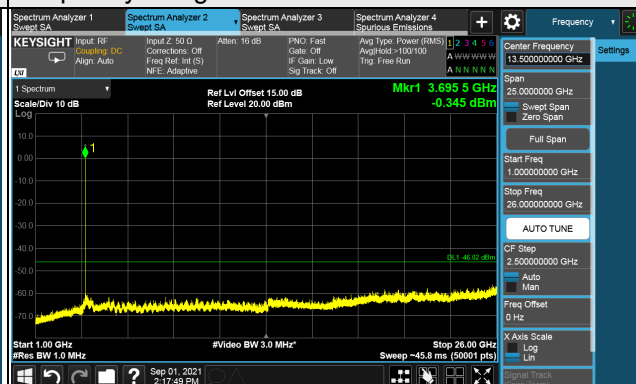

Note: The signal at 9 kHz is IF signal from spectrum analyzer.

LTE Band 48, Channel Bandwidth 5MHz

Channel 55990 (3625.0MHz)

Frequency Range : 9kHz ~ 1GHz

Frequency Range : 1GHz ~ 26GHz

Frequency Range : 26GHz ~ 40GHz

Note: The signal at 9 kHz is IF signal from spectrum analyzer.

LTE Band 48, Channel Bandwidth 5MHz

Channel 56715 (3697.50MHz)

Frequency Range : 9kHz ~ 1GHz

Frequency Range : 1GHz ~ 26GHz

Frequency Range : 26GHz ~ 40GHz

Note: The signal at 9 kHz is IF signal from spectrum analyzer.

LTE Band 48, Channel Bandwidth 10MHz

Channel 55290 (3555.0MHz)

1RB

Full RB