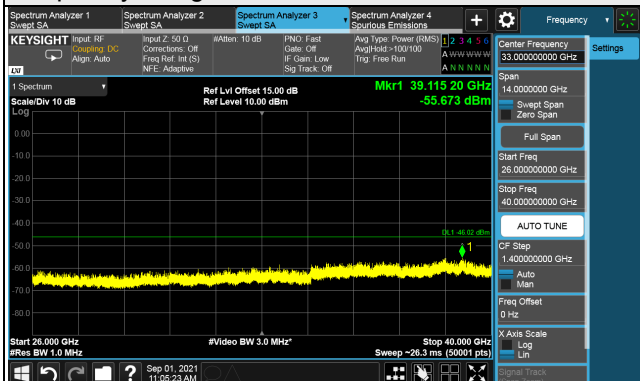

Channel 56715 (3697.5MHz)

1RB

Full RB

LTE Band 48, Channel Bandwidth 5MHz

Channel 55265 (3552.5MHz)

Frequency Range : 9kHz ~ 1GHz

Frequency Range : 1GHz ~ 26GHz

Frequency Range : 26GHz ~ 40GHz

Note: The signal at 9 kHz is IF signal from spectrum analyzer.

LTE Band 48, Channel Bandwidth 5MHz

Channel 55990 (3625.0MHz)

Frequency Range : 9kHz ~ 1GHz

Frequency Range : 1GHz ~ 26GHz

Frequency Range : 26GHz ~ 40GHz

Note: The signal at 9 kHz is IF signal from spectrum analyzer.

LTE Band 48, Channel Bandwidth 5MHz

Channel 56715 (3697.50MHz)

Frequency Range : 9kHz ~ 1GHz

Frequency Range : 1GHz ~ 26GHz

Frequency Range : 26GHz ~ 40GHz