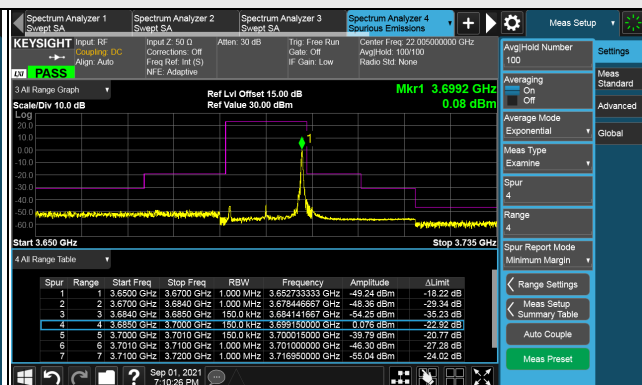

Frequency Range : 9kHz ~ 1GHz

Frequency Range : 1GHz ~ 26GHz

Frequency Range : 26GHz ~ 40GHz

Note: The signal at 9 kHz is IF signal from spectrum analyzer.

LTE Band 48, Channel Bandwidth 15MHz
Channel 55315 (3557.50MHz)

1RB

Full RB

Channel 55990 (3625.0MHz)

1RB

Full RB

Channel 56665 (3692.5MHz)

1RB

Full RB

LTE Band 48, Channel Bandwidth 15MHz

Channel 55315 (3557.50MHz)

Frequency Range : 9kHz ~ 1GHz

Frequency Range : 1GHz ~ 26GHz

Frequency Range : 26GHz ~ 40GHz

Note: The signal at 9 kHz is IF signal from spectrum analyzer.

LTE Band 48, Channel Bandwidth 15MHz
Channel 55990 (3625.0MHz)

Frequency Range : 9kHz ~ 1GHz

Frequency Range : 1GHz ~ 26GHz

Frequency Range : 26GHz ~ 40GHz

Note: The signal at 9 kHz is IF signal from spectrum analyzer.