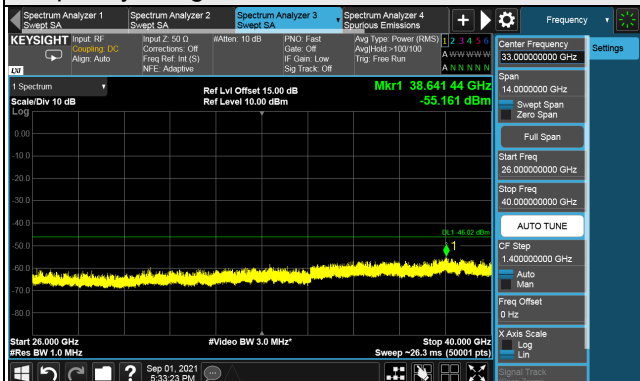

LTE Band 48, Channel Bandwidth 15MHz

Channel 55315 (3557.50MHz)

Frequency Range : 9kHz ~ 1GHz

Frequency Range : 1GHz ~ 26GHz

Frequency Range : 26GHz ~ 40GHz

Note: The signal at 9 kHz is IF signal from spectrum analyzer.

LTE Band 48, Channel Bandwidth 15MHz
Channel 55990 (3625.0MHz)

Frequency Range : 9kHz ~ 1GHz

Frequency Range : 1GHz ~ 26GHz

Frequency Range : 26GHz ~ 40GHz

Note: The signal at 9 kHz is IF signal from spectrum analyzer.

LTE Band 48, Channel Bandwidth 15MHz

Channel 56665 (3692.50MHz)

Frequency Range : 9kHz ~ 1GHz

Frequency Range : 1GHz ~ 26GHz

Frequency Range : 26GHz ~ 40GHz

Note: The signal at 9 kHz is IF signal from spectrum analyzer.