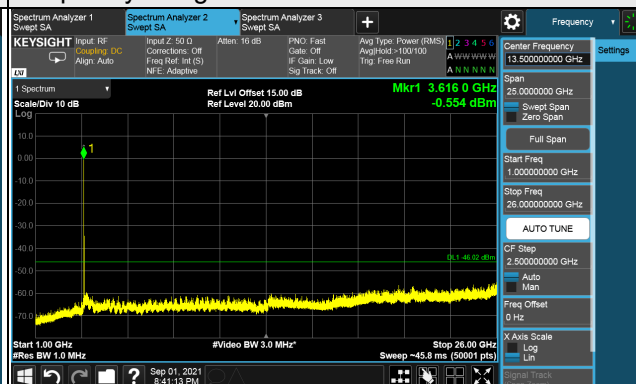

### Full RB

LTE Band 48, Channel Bandwidth 20MHz

Channel 55340 (3560.0MHz)

Frequency Range : 9kHz ~ 1GHz

Frequency Range : 1GHz ~ 26GHz

Frequency Range : 26GHz ~ 40GHz

Note: The signal at 9 kHz is IF signal from spectrum analyzer.

LTE Band 48, Channel Bandwidth 20MHz

Channel 55990 (3625.0MHz)

Frequency Range : 9kHz ~ 1GHz

Frequency Range : 1GHz ~ 26GHz

Frequency Range : 26GHz ~ 40GHz

Note: The signal at 9 kHz is IF signal from spectrum analyzer.