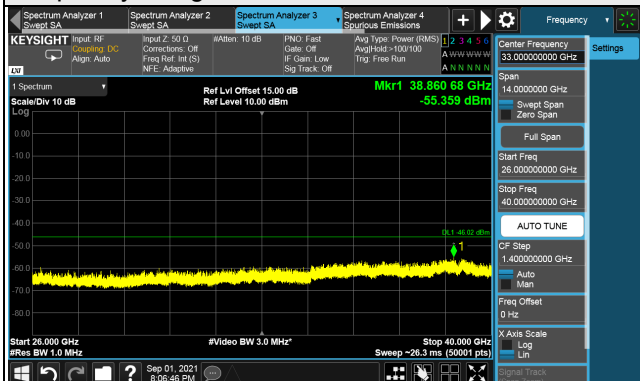

### Full RB

LTE Band 48, Channel Bandwidth 20MHz

Channel 55340 (3560.0MHz)

Frequency Range : 9kHz ~ 1GHz

Frequency Range : 1GHz ~ 26GHz

Frequency Range : 26GHz ~ 40GHz

Note: The signal at 9 kHz is IF signal from spectrum analyzer.

LTE Band 48, Channel Bandwidth 20MHz

Channel 55990 (3625.0MHz)

Frequency Range : 9kHz ~ 1GHz

Frequency Range : 1GHz ~ 26GHz

Frequency Range : 26GHz ~ 40GHz

Note: The signal at 9 kHz is IF signal from spectrum analyzer.