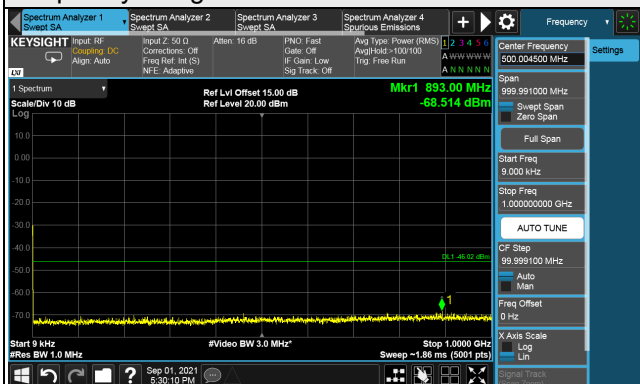

### Full RB

LTE Band 48, Channel Bandwidth 15MHz

Channel 55315 (3557.50MHz)

Frequency Range : 9kHz ~ 1GHz

Frequency Range : 1GHz ~ 26GHz

Frequency Range : 26GHz ~ 40GHz

Note: The signal at 9 kHz is IF signal from spectrum analyzer.

LTE Band 48, Channel Bandwidth 15MHz  
Channel 55990 (3625.0MHz)

Frequency Range : 9kHz ~ 1GHz

Frequency Range : 1GHz ~ 26GHz

Frequency Range : 26GHz ~ 40GHz

Note: The signal at 9 kHz is IF signal from spectrum analyzer.