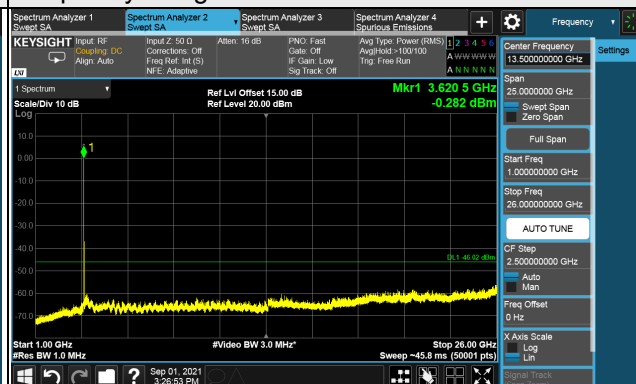

### Full RB

LTE Band 48, Channel Bandwidth 10MHz

Channel 55290 (3555.0MHz)

Frequency Range : 9kHz ~ 1GHz

Frequency Range : 1GHz ~ 26GHz

Frequency Range : 26GHz ~ 40GHz

Note: The signal at 9 kHz is IF signal from spectrum analyzer.

LTE Band 48, Channel Bandwidth 10MHz

Channel 55990 (3625.00MHz)

Frequency Range : 9kHz ~ 1GHz

Frequency Range : 1GHz ~ 26GHz

Frequency Range : 26GHz ~ 40GHz

Note: The signal at 9 kHz is IF signal from spectrum analyzer.