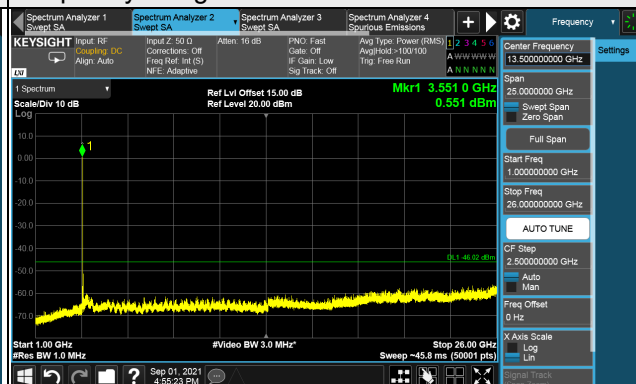

### Full RB

LTE Band 48, Channel Bandwidth 15MHz

Channel 55315 (3557.50MHz)

Frequency Range : 9kHz ~ 1GHz

Frequency Range : 1GHz ~ 26GHz

Frequency Range : 26GHz ~ 40GHz

Note: The signal at 9 kHz is IF signal from spectrum analyzer.

LTE Band 48, Channel Bandwidth 15MHz  
Channel 55990 (3625.0MHz)

Frequency Range : 9kHz ~ 1GHz

Frequency Range : 1GHz ~ 26GHz

Frequency Range : 26GHz ~ 40GHz

Note: The signal at 9 kHz is IF signal from spectrum analyzer.