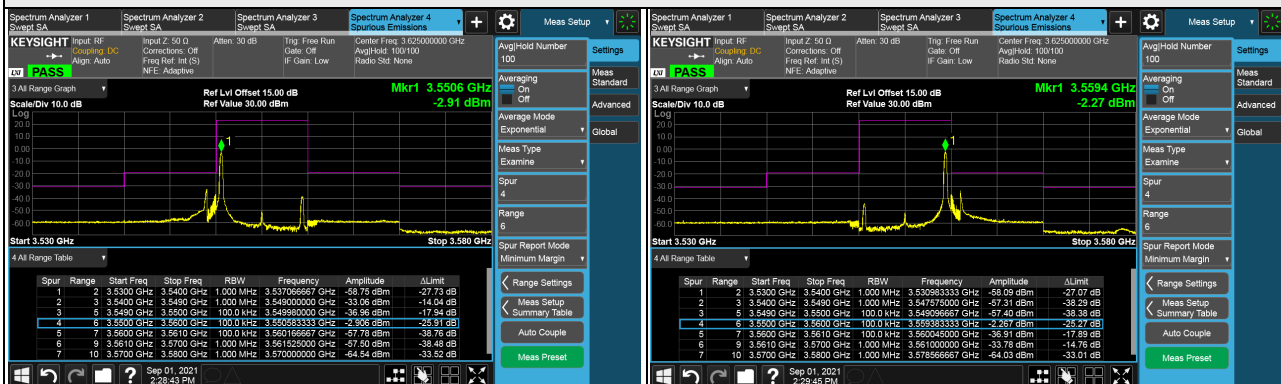

### Full RB

LTE Band 48, Channel Bandwidth 5MHz

Channel 55265 (3552.5MHz)

Frequency Range : 9kHz ~ 1GHz

Frequency Range : 1GHz ~ 26GHz

Frequency Range : 26GHz ~ 40GHz

Note: The signal at 9 kHz is IF signal from spectrum analyzer.

LTE Band 48, Channel Bandwidth 5MHz

Channel 55990 (3625.0MHz)

Frequency Range : 9kHz ~ 1GHz

Frequency Range : 1GHz ~ 26GHz

Frequency Range : 26GHz ~ 40GHz

Note: The signal at 9 kHz is IF signal from spectrum analyzer.

LTE Band 48, Channel Bandwidth 5MHz

Channel 56715 (3697.50MHz)

Frequency Range : 9kHz ~ 1GHz

Frequency Range : 1GHz ~ 26GHz

Frequency Range : 26GHz ~ 40GHz

Note: The signal at 9 kHz is IF signal from spectrum analyzer.

LTE Band 48, Channel Bandwidth 10MHz  
Channel 55290 (3555.0MHz)

1RB

Full RB