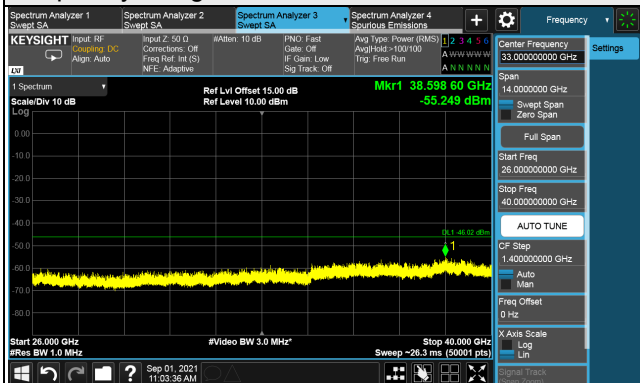

### Full RB

LTE Band 48, Channel Bandwidth 5MHz

Channel 55265 (3552.5MHz)

Frequency Range : 9kHz ~ 1GHz

Frequency Range : 1GHz ~ 26GHz

Frequency Range : 26GHz ~ 40GHz

Note: The signal at 9 kHz is IF signal from spectrum analyzer.

LTE Band 48, Channel Bandwidth 5MHz

Channel 55990 (3625.0MHz)

Frequency Range : 9kHz ~ 1GHz

Frequency Range : 1GHz ~ 26GHz

Frequency Range : 26GHz ~ 40GHz

Note: The signal at 9 kHz is IF signal from spectrum analyzer.