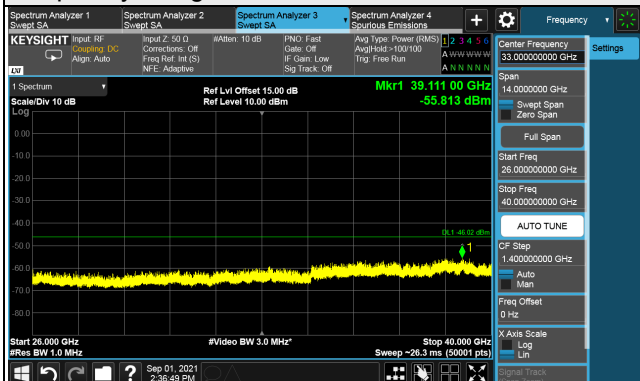

### Full RB

LTE Band 48, Channel Bandwidth 10MHz

Channel 55290 (3555.0MHz)

Frequency Range : 9kHz ~ 1GHz

Frequency Range : 1GHz ~ 26GHz

Frequency Range : 26GHz ~ 40GHz

Note: The signal at 9 kHz is IF signal from spectrum analyzer.

LTE Band 48, Channel Bandwidth 10MHz

Channel 55990 (3625.00MHz)

Frequency Range : 9kHz ~ 1GHz

Frequency Range : 1GHz ~ 26GHz

Frequency Range : 26GHz ~ 40GHz

Note: The signal at 9 kHz is IF signal from spectrum analyzer.