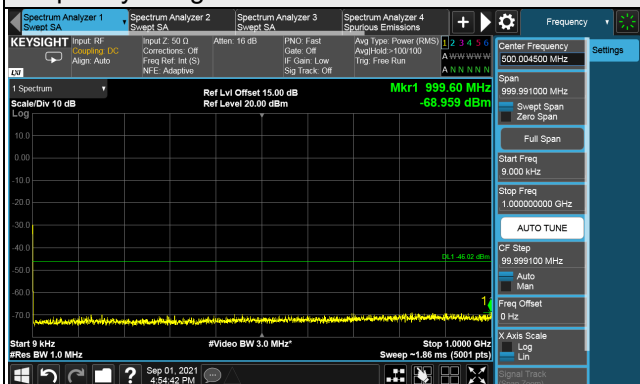

### Full RB

LTE Band 48, Channel Bandwidth 15MHz

Channel 55315 (3557.50MHz)

Frequency Range : 9kHz ~ 1GHz

Frequency Range : 1GHz ~ 26GHz

Frequency Range : 26GHz ~ 40GHz

Note: The signal at 9 kHz is IF signal from spectrum analyzer.

LTE Band 48, Channel Bandwidth 15MHz  
Channel 55990 (3625.0MHz)

Frequency Range : 9kHz ~ 1GHz

Frequency Range : 1GHz ~ 26GHz

Frequency Range : 26GHz ~ 40GHz

Note: The signal at 9 kHz is IF signal from spectrum analyzer.