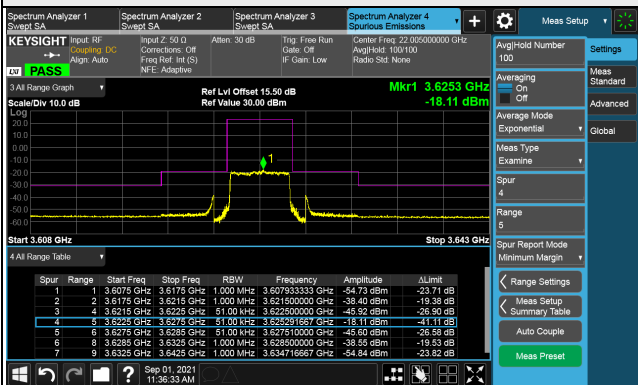

Channel 55990 (3625.0MHz)

1RB

Full RB