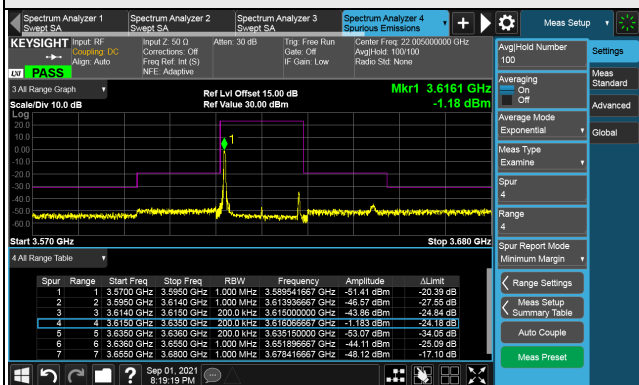

Channel 55990 (3625.0MHz)

1RB