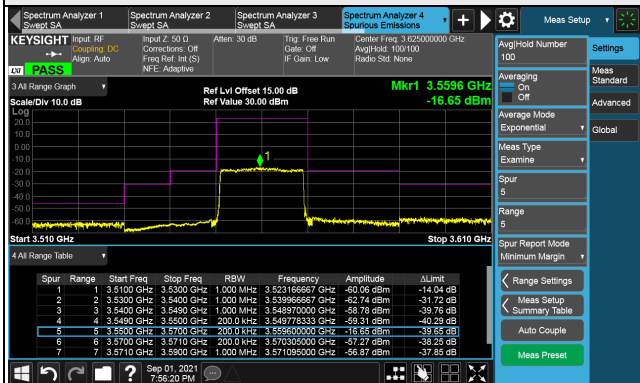

LTE Band 48, Channel Bandwidth 15MHz  
Channel 55990 (3625.0MHz)

Frequency Range : 9kHz ~ 1GHz

Frequency Range : 1GHz ~ 26GHz

Frequency Range : 26GHz ~ 40GHz

Note: The signal at 9 kHz is IF signal from spectrum analyzer.

LTE Band 48, Channel Bandwidth 15MHz

Channel 56665 (3692.50MHz)

Frequency Range : 9kHz ~ 1GHz

Frequency Range : 1GHz ~ 26GHz

Frequency Range : 26GHz ~ 40GHz

Note: The signal at 9 kHz is IF signal from spectrum analyzer.

LTE Band 48, Channel Bandwidth 20MHz  
Channel 55340 (3560.0MHz)

1RB

Full RB