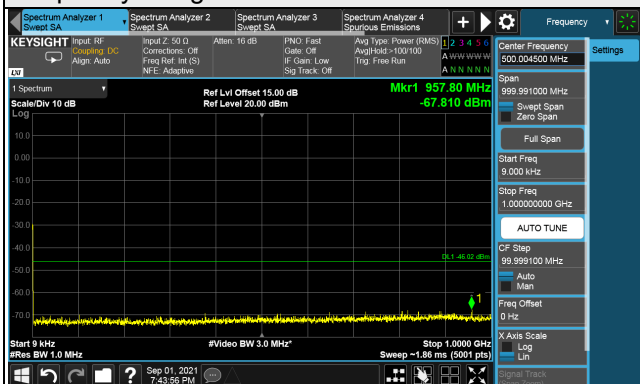

### Full RB

LTE Band 48, Channel Bandwidth 15MHz

Channel 55315 (3557.50MHz)

Frequency Range : 9kHz ~ 1GHz

Frequency Range : 1GHz ~ 26GHz

Frequency Range : 26GHz ~ 40GHz

Note: The signal at 9 kHz is IF signal from spectrum analyzer.

LTE Band 48, Channel Bandwidth 15MHz  
Channel 55990 (3625.0MHz)

Frequency Range : 9kHz ~ 1GHz

Frequency Range : 1GHz ~ 26GHz

Frequency Range : 26GHz ~ 40GHz

Note: The signal at 9 kHz is IF signal from spectrum analyzer.

LTE Band 48, Channel Bandwidth 15MHz

Channel 56665 (3692.50MHz)

Frequency Range : 9kHz ~ 1GHz

Frequency Range : 1GHz ~ 26GHz

Frequency Range : 26GHz ~ 40GHz

Note: The signal at 9 kHz is IF signal from spectrum analyzer.