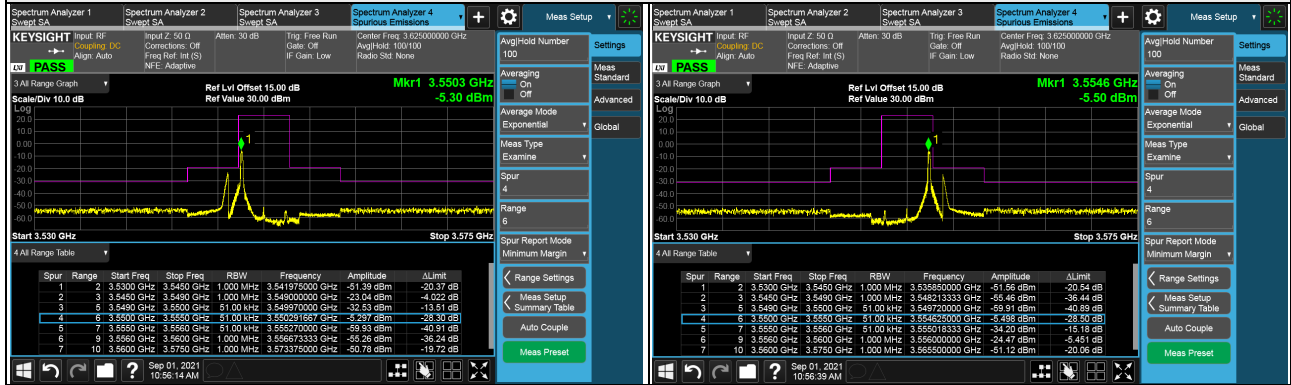

### Full RB

LTE Band 48, Channel Bandwidth 20MHz

Channel 55340 (3560.0MHz)

Frequency Range : 9kHz ~ 1GHz

Frequency Range : 1GHz ~ 26GHz

Frequency Range : 26GHz ~ 40GHz

Note: The signal at 9 kHz is IF signal from spectrum analyzer.

LTE Band 48, Channel Bandwidth 20MHz

Channel 55990 (3625.0MHz)

Frequency Range : 9kHz ~ 1GHz

Frequency Range : 1GHz ~ 26GHz

Frequency Range : 26GHz ~ 40GHz

Note: The signal at 9 kHz is IF signal from spectrum analyzer.

LTE Band 48, Channel Bandwidth 20MHz

Channel 56640 (3690.0MHz)

Frequency Range : 9kHz ~ 1GHz

Frequency Range : 1GHz ~ 26GHz

Frequency Range : 26GHz ~ 40GHz

Note: The signal at 9 kHz is IF signal from spectrum analyzer.

## Chain 2

LTE Band 48, Channel Bandwidth 5MHz

Channel 55265 (3552.5MHz)

1RB

Full RB