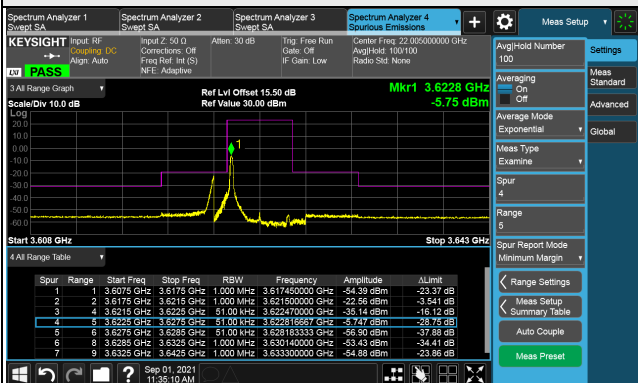

Channel 55990 (3625.0MHz)

1RB