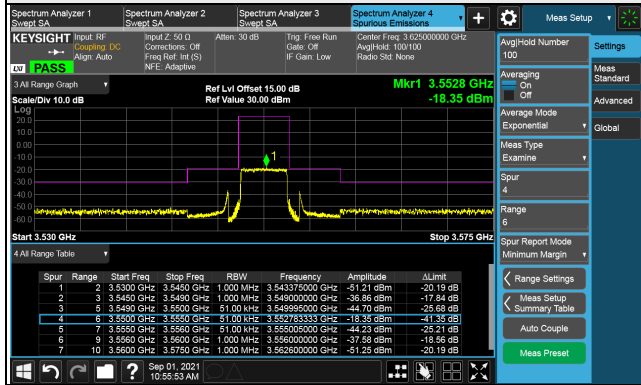

LTE Band 48, Channel Bandwidth 20MHz

Channel 56640 (3690.0MHz)

Frequency Range : 9kHz ~ 1GHz

Frequency Range : 1GHz ~ 26GHz

Frequency Range : 26GHz ~ 40GHz

Note: The signal at 9 kHz is IF signal from spectrum analyzer.

## Chain 2

LTE Band 48, Channel Bandwidth 5MHz

Channel 55265 (3552.5MHz)

1RB

Full RB

### Channel 55990 (3625.0MHz)