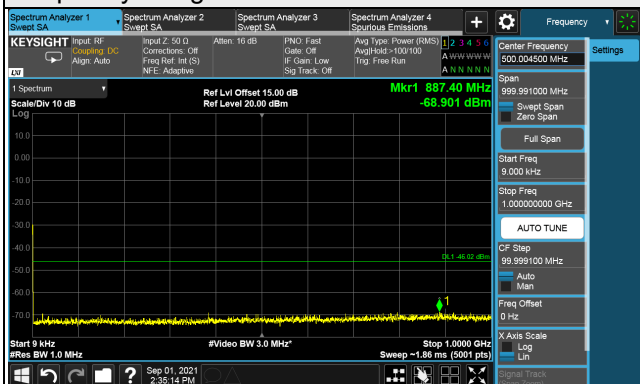

## Channel 56690 (3695.0MHz)

### Full RB

LTE Band 48, Channel Bandwidth 10MHz

Channel 55290 (3555.0MHz)

Frequency Range : 9kHz ~ 1GHz

Frequency Range : 1GHz ~ 26GHz

Frequency Range : 26GHz ~ 40GHz

Note: The signal at 9 kHz is IF signal from spectrum analyzer.