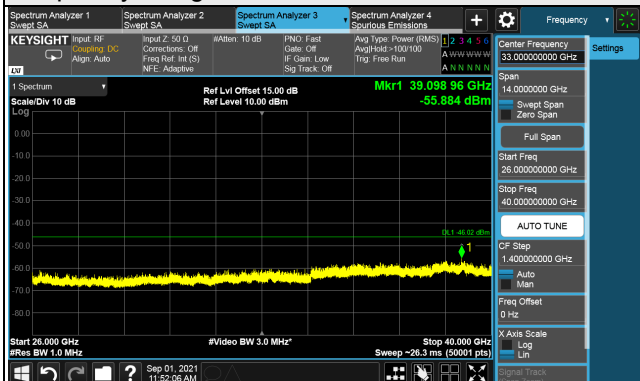

### Full RB

LTE Band 48, Channel Bandwidth 5MHz

Channel 55265 (3552.5MHz)

Frequency Range : 9kHz ~ 1GHz

Frequency Range : 1GHz ~ 26GHz

Frequency Range : 26GHz ~ 40GHz

Note: The signal at 9 kHz is IF signal from spectrum analyzer.

LTE Band 48, Channel Bandwidth 5MHz

Channel 55990 (3625.0MHz)

Frequency Range : 9kHz ~ 1GHz

Frequency Range : 1GHz ~ 26GHz

Frequency Range : 26GHz ~ 40GHz

Note: The signal at 9 kHz is IF signal from spectrum analyzer.

LTE Band 48, Channel Bandwidth 5MHz

Channel 56715 (3697.50MHz)

Frequency Range : 9kHz ~ 1GHz

Frequency Range : 1GHz ~ 26GHz

Frequency Range : 26GHz ~ 40GHz

Note: The signal at 9 kHz is IF signal from spectrum analyzer.