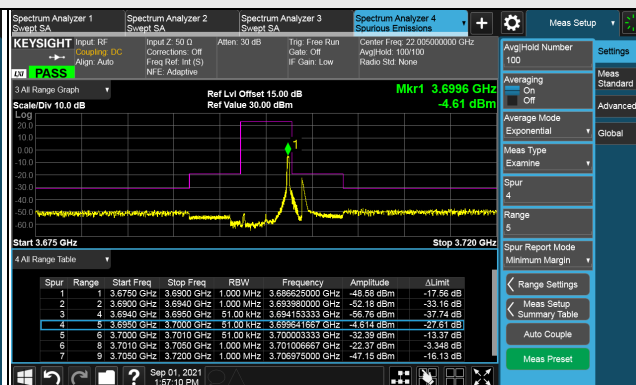

Channel 56715 (3697.5MHz)

1RB