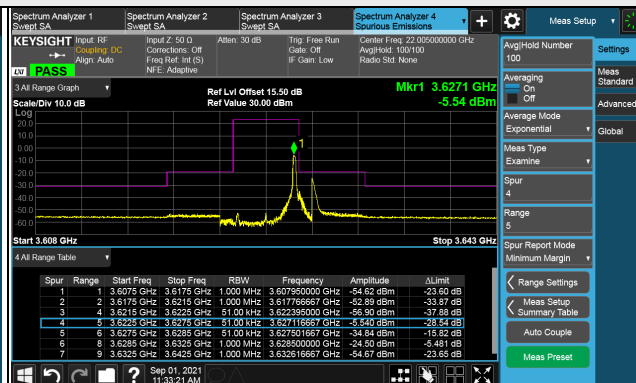

Channel 55990 (3625.0MHz)

1RB