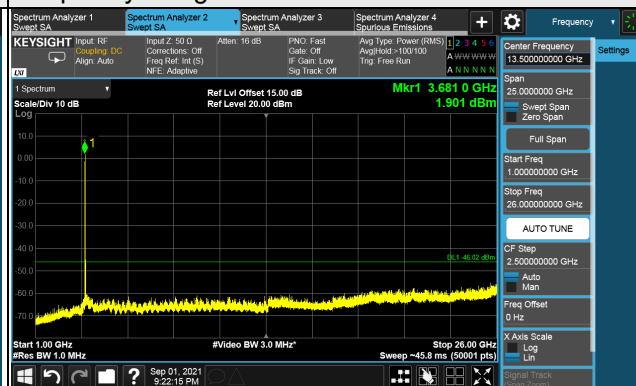

### Full RB

LTE Band 48, Channel Bandwidth 20MHz

Channel 55340 (3560.0MHz)

Frequency Range : 9kHz ~ 1GHz

Frequency Range : 1GHz ~ 26GHz

Frequency Range : 26GHz ~ 40GHz

Note: The signal at 9 kHz is IF signal from spectrum analyzer.

LTE Band 48, Channel Bandwidth 20MHz

Channel 55990 (3625.0MHz)

Frequency Range : 9kHz ~ 1GHz

Frequency Range : 1GHz ~ 26GHz

Frequency Range : 26GHz ~ 40GHz

Note: The signal at 9 kHz is IF signal from spectrum analyzer.

LTE Band 48, Channel Bandwidth 20MHz

Channel 56640 (3690.0MHz)

Frequency Range : 9kHz ~ 1GHz

Frequency Range : 1GHz ~ 26GHz

Frequency Range : 26GHz ~ 40GHz

Note: The signal at 9 kHz is IF signal from spectrum analyzer.