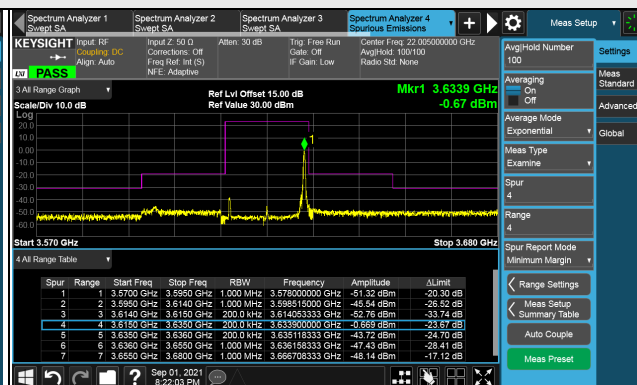

Channel 55990 (3625.0MHz)

1RB