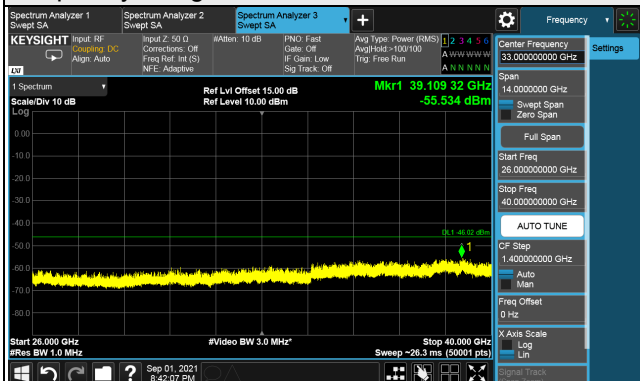

### Full RB

LTE Band 48, Channel Bandwidth 20MHz

Channel 55340 (3560.0MHz)

Frequency Range : 9kHz ~ 1GHz

Frequency Range : 1GHz ~ 26GHz

Frequency Range : 26GHz ~ 40GHz

Note: The signal at 9 kHz is IF signal from spectrum analyzer.

LTE Band 48, Channel Bandwidth 20MHz

Channel 55990 (3625.0MHz)

Frequency Range : 9kHz ~ 1GHz

Frequency Range : 1GHz ~ 26GHz

Frequency Range : 26GHz ~ 40GHz

Note: The signal at 9 kHz is IF signal from spectrum analyzer.

LTE Band 48, Channel Bandwidth 20MHz

Channel 56640 (3690.0MHz)

Frequency Range : 9kHz ~ 1GHz

Frequency Range : 1GHz ~ 26GHz

Frequency Range : 26GHz ~ 40GHz

Note: The signal at 9 kHz is IF signal from spectrum analyzer.