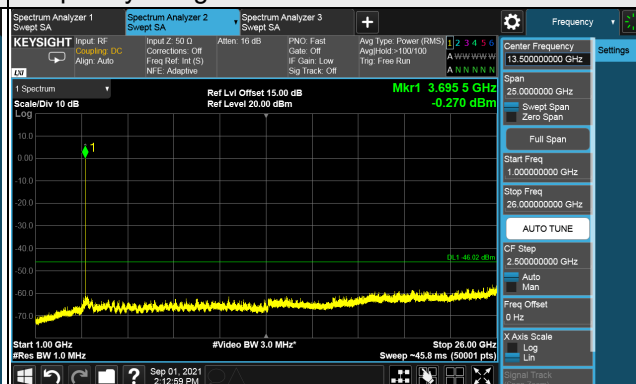

### Full RB

LTE Band 48, Channel Bandwidth 5MHz

Channel 55265 (3552.5MHz)

Frequency Range : 9kHz ~ 1GHz

Frequency Range : 1GHz ~ 26GHz

Frequency Range : 26GHz ~ 40GHz

Note: The signal at 9 kHz is IF signal from spectrum analyzer.

LTE Band 48, Channel Bandwidth 5MHz

Channel 55990 (3625.0MHz)

Frequency Range : 9kHz ~ 1GHz

Frequency Range : 1GHz ~ 26GHz

Frequency Range : 26GHz ~ 40GHz

Note: The signal at 9 kHz is IF signal from spectrum analyzer.

LTE Band 48, Channel Bandwidth 5MHz

Channel 56715 (3697.50MHz)

Frequency Range : 9kHz ~ 1GHz

Frequency Range : 1GHz ~ 26GHz

Frequency Range : 26GHz ~ 40GHz

Note: The signal at 9 kHz is IF signal from spectrum analyzer.