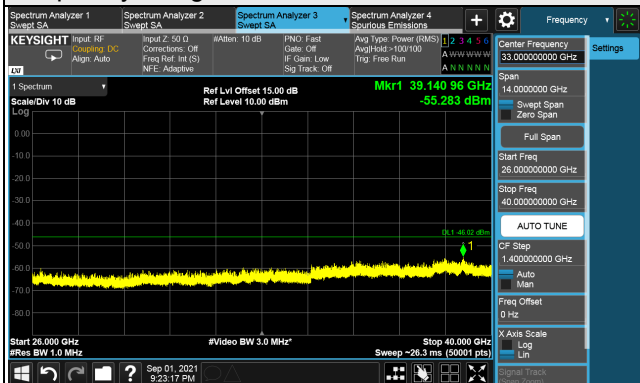

LTE Band 48, Channel Bandwidth 20MHz

Channel 55990 (3625.0MHz)

Frequency Range : 9kHz ~ 1GHz

Frequency Range : 1GHz ~ 26GHz

Frequency Range : 26GHz ~ 40GHz

Note: The signal at 9 kHz is IF signal from spectrum analyzer.

LTE Band 48, Channel Bandwidth 20MHz

Channel 56640 (3690.0MHz)

Frequency Range : 9kHz ~ 1GHz

Frequency Range : 1GHz ~ 26GHz

Frequency Range : 26GHz ~ 40GHz

Note: The signal at 9 kHz is IF signal from spectrum analyzer.