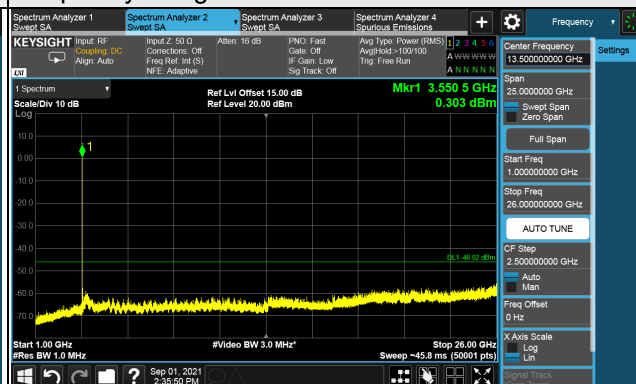

### Full RB

LTE Band 48, Channel Bandwidth 10MHz

Channel 55290 (3555.0MHz)

Frequency Range : 9kHz ~ 1GHz

Frequency Range : 1GHz ~ 26GHz

Frequency Range : 26GHz ~ 40GHz

Note: The signal at 9 kHz is IF signal from spectrum analyzer.

LTE Band 48, Channel Bandwidth 10MHz

Channel 55990 (3625.00MHz)

Frequency Range : 9kHz ~ 1GHz

Frequency Range : 1GHz ~ 26GHz

Frequency Range : 26GHz ~ 40GHz

Note: The signal at 9 kHz is IF signal from spectrum analyzer.