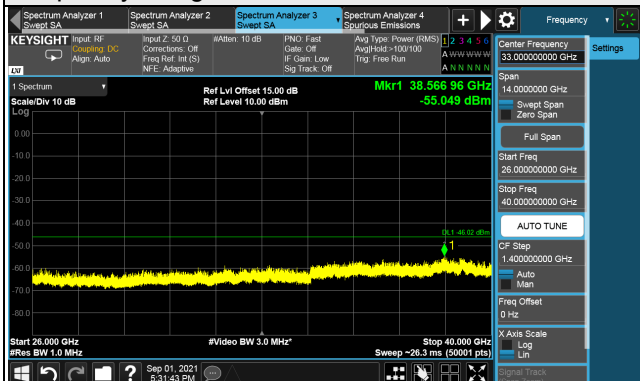

### Full RB

LTE Band 48, Channel Bandwidth 15MHz

Channel 55315 (3557.50MHz)

Frequency Range : 9kHz ~ 1GHz

Frequency Range : 1GHz ~ 26GHz

Frequency Range : 26GHz ~ 40GHz

Note: The signal at 9 kHz is IF signal from spectrum analyzer.

LTE Band 48, Channel Bandwidth 15MHz  
Channel 55990 (3625.0MHz)

Frequency Range : 9kHz ~ 1GHz

Frequency Range : 1GHz ~ 26GHz

Frequency Range : 26GHz ~ 40GHz

Note: The signal at 9 kHz is IF signal from spectrum analyzer.

LTE Band 48, Channel Bandwidth 15MHz

Channel 56665 (3692.50MHz)

Frequency Range : 9kHz ~ 1GHz

Frequency Range : 1GHz ~ 26GHz

Frequency Range : 26GHz ~ 40GHz

Note: The signal at 9 kHz is IF signal from spectrum analyzer.