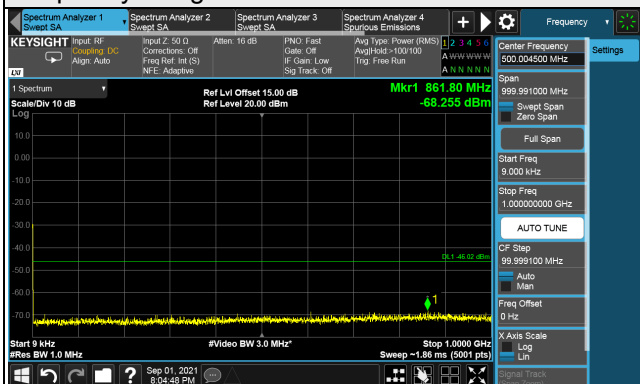

## Channel 56640 (3690.0MHz)

### Full RB

LTE Band 48, Channel Bandwidth 20MHz

Channel 55340 (3560.0MHz)

Frequency Range : 9kHz ~ 1GHz

Frequency Range : 1GHz ~ 26GHz

Frequency Range : 26GHz ~ 40GHz

Note: The signal at 9 kHz is IF signal from spectrum analyzer.