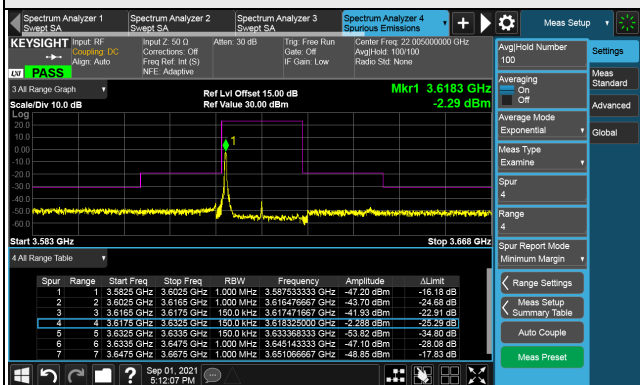

Channel 55990 (3625.0MHz)

1RB