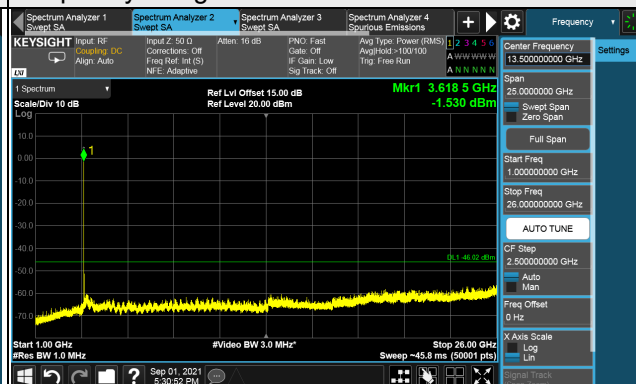

### Full RB

LTE Band 48, Channel Bandwidth 15MHz

Channel 55315 (3557.50MHz)

Frequency Range : 9kHz ~ 1GHz

Frequency Range : 1GHz ~ 26GHz

Frequency Range : 26GHz ~ 40GHz

Note: The signal at 9 kHz is IF signal from spectrum analyzer.

LTE Band 48, Channel Bandwidth 15MHz  
Channel 55990 (3625.0MHz)

Frequency Range : 9kHz ~ 1GHz

Frequency Range : 1GHz ~ 26GHz

Frequency Range : 26GHz ~ 40GHz

Note: The signal at 9 kHz is IF signal from spectrum analyzer.

LTE Band 48, Channel Bandwidth 15MHz

Channel 56665 (3692.50MHz)

Frequency Range : 9kHz ~ 1GHz

Frequency Range : 1GHz ~ 26GHz

Frequency Range : 26GHz ~ 40GHz

Note: The signal at 9 kHz is IF signal from spectrum analyzer.