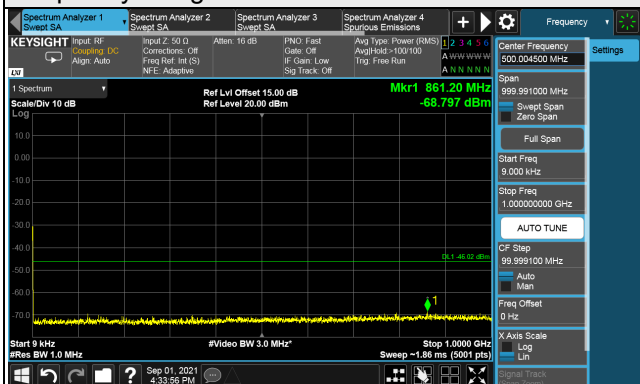

### Full RB

LTE Band 48, Channel Bandwidth 10MHz

Channel 55290 (3555.0MHz)

Frequency Range : 9kHz ~ 1GHz

Frequency Range : 1GHz ~ 26GHz

Frequency Range : 26GHz ~ 40GHz

Note: The signal at 9 kHz is IF signal from spectrum analyzer.

LTE Band 48, Channel Bandwidth 10MHz

Channel 55990 (3625.00MHz)

Frequency Range : 9kHz ~ 1GHz

Frequency Range : 1GHz ~ 26GHz

Frequency Range : 26GHz ~ 40GHz

Note: The signal at 9 kHz is IF signal from spectrum analyzer.

LTE Band 48, Channel Bandwidth 10MHz

Channel 56690 (3695.0MHz)

Frequency Range : 9kHz ~ 1GHz

Frequency Range : 1GHz ~ 26GHz

Frequency Range : 26GHz ~ 40GHz

Note: The signal at 9 kHz is IF signal from spectrum analyzer.

LTE Band 48, Channel Bandwidth 15MHz  
Channel 55315 (3557.50MHz)

1RB

Full RB