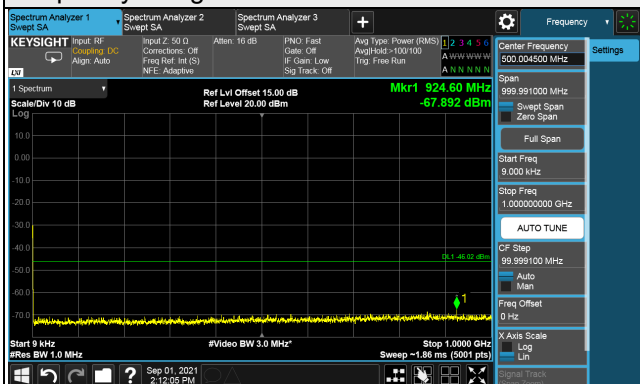

### Full RB

LTE Band 48, Channel Bandwidth 5MHz

Channel 55265 (3552.5MHz)

Frequency Range : 9kHz ~ 1GHz

Frequency Range : 1GHz ~ 26GHz

Frequency Range : 26GHz ~ 40GHz

Note: The signal at 9 kHz is IF signal from spectrum analyzer.

LTE Band 48, Channel Bandwidth 5MHz

Channel 55990 (3625.0MHz)

Frequency Range : 9kHz ~ 1GHz

Frequency Range : 1GHz ~ 26GHz

Frequency Range : 26GHz ~ 40GHz

Note: The signal at 9 kHz is IF signal from spectrum analyzer.

LTE Band 48, Channel Bandwidth 5MHz

Channel 56715 (3697.50MHz)

Frequency Range : 9kHz ~ 1GHz

Frequency Range : 1GHz ~ 26GHz

Frequency Range : 26GHz ~ 40GHz

Note: The signal at 9 kHz is IF signal from spectrum analyzer.