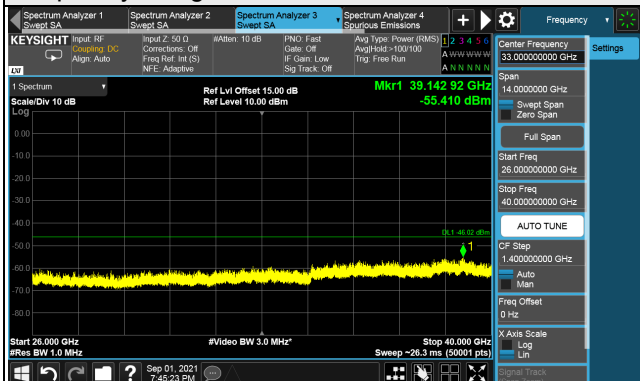

LTE Band 48, Channel Bandwidth 15MHz  
Channel 55990 (3625.0MHz)

Frequency Range : 9kHz ~ 1GHz

Frequency Range : 1GHz ~ 26GHz

Frequency Range : 26GHz ~ 40GHz

Note: The signal at 9 kHz is IF signal from spectrum analyzer.

LTE Band 48, Channel Bandwidth 15MHz

Channel 56665 (3692.50MHz)

Frequency Range : 9kHz ~ 1GHz

Frequency Range : 1GHz ~ 26GHz

Frequency Range : 26GHz ~ 40GHz

Note: The signal at 9 kHz is IF signal from spectrum analyzer.

LTE Band 48, Channel Bandwidth 20MHz  
Channel 55340 (3560.0MHz)

1RB

Full RB