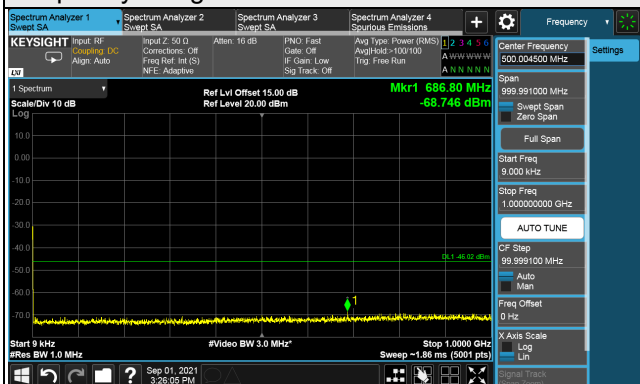

### Full RB

LTE Band 48, Channel Bandwidth 10MHz

Channel 55290 (3555.0MHz)

Frequency Range : 9kHz ~ 1GHz

Frequency Range : 1GHz ~ 26GHz

Frequency Range : 26GHz ~ 40GHz

Note: The signal at 9 kHz is IF signal from spectrum analyzer.

LTE Band 48, Channel Bandwidth 10MHz

Channel 55990 (3625.00MHz)

Frequency Range : 9kHz ~ 1GHz

Frequency Range : 1GHz ~ 26GHz

Frequency Range : 26GHz ~ 40GHz

Note: The signal at 9 kHz is IF signal from spectrum analyzer.