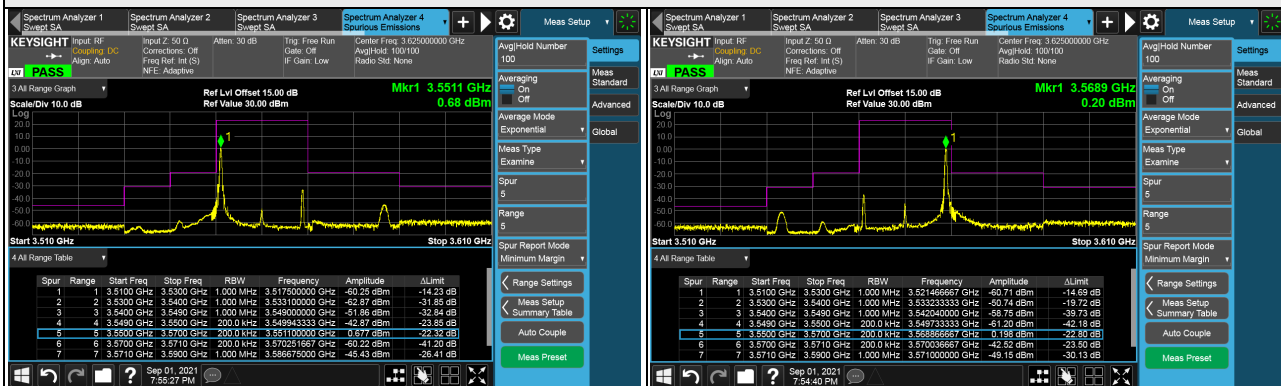

LTE Band 48, Channel Bandwidth 15MHz  
Channel 55990 (3625.0MHz)

Frequency Range : 9kHz ~ 1GHz

Frequency Range : 1GHz ~ 26GHz

Frequency Range : 26GHz ~ 40GHz

Note: The signal at 9 kHz is IF signal from spectrum analyzer.

LTE Band 48, Channel Bandwidth 15MHz

Channel 56665 (3692.50MHz)

Frequency Range : 9kHz ~ 1GHz

Frequency Range : 1GHz ~ 26GHz

Frequency Range : 26GHz ~ 40GHz

Note: The signal at 9 kHz is IF signal from spectrum analyzer.

LTE Band 48, Channel Bandwidth 20MHz  
Channel 55340 (3560.0MHz)

1RB

Full RB