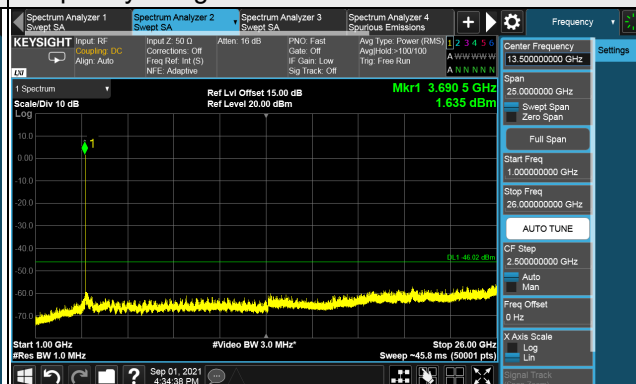

### Full RB

LTE Band 48, Channel Bandwidth 10MHz

Channel 55290 (3555.0MHz)

Frequency Range : 9kHz ~ 1GHz

Frequency Range : 1GHz ~ 26GHz

Frequency Range : 26GHz ~ 40GHz

Note: The signal at 9 kHz is IF signal from spectrum analyzer.

LTE Band 48, Channel Bandwidth 10MHz

Channel 55990 (3625.00MHz)

Frequency Range : 9kHz ~ 1GHz

Frequency Range : 1GHz ~ 26GHz

Frequency Range : 26GHz ~ 40GHz

Note: The signal at 9 kHz is IF signal from spectrum analyzer.

LTE Band 48, Channel Bandwidth 10MHz

Channel 56690 (3695.0MHz)

Frequency Range : 9kHz ~ 1GHz

Frequency Range : 1GHz ~ 26GHz

Frequency Range : 26GHz ~ 40GHz

Note: The signal at 9 kHz is IF signal from spectrum analyzer.

LTE Band 48, Channel Bandwidth 15MHz  
Channel 55315 (3557.50MHz)

1RB

Full RB