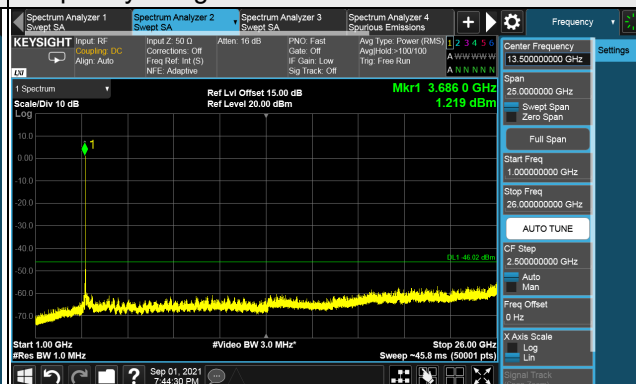

### Full RB

LTE Band 48, Channel Bandwidth 15MHz

Channel 55315 (3557.50MHz)

Frequency Range : 9kHz ~ 1GHz

Frequency Range : 1GHz ~ 26GHz

Frequency Range : 26GHz ~ 40GHz

Note: The signal at 9 kHz is IF signal from spectrum analyzer.

LTE Band 48, Channel Bandwidth 15MHz  
Channel 55990 (3625.0MHz)

Frequency Range : 9kHz ~ 1GHz

Frequency Range : 1GHz ~ 26GHz

Frequency Range : 26GHz ~ 40GHz

Note: The signal at 9 kHz is IF signal from spectrum analyzer.

LTE Band 48, Channel Bandwidth 15MHz

Channel 56665 (3692.50MHz)

Frequency Range : 9kHz ~ 1GHz

Frequency Range : 1GHz ~ 26GHz

Frequency Range : 26GHz ~ 40GHz

Note: The signal at 9 kHz is IF signal from spectrum analyzer.