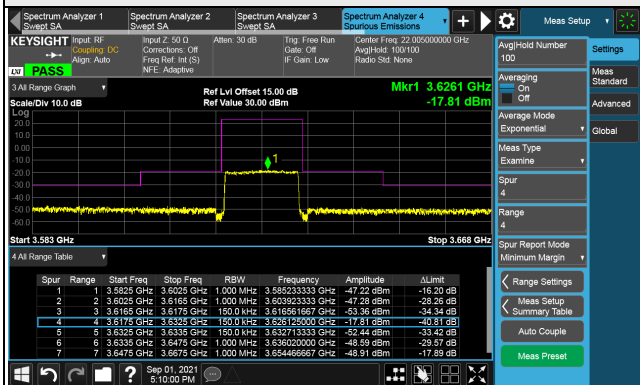

Channel 55990 (3625.0MHz)

1RB

Full RB