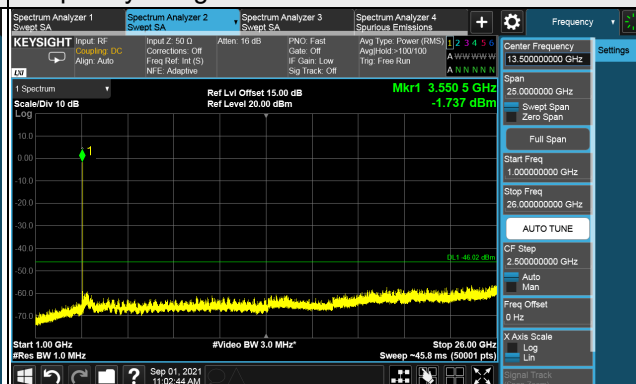

### Full RB

LTE Band 48, Channel Bandwidth 5MHz

Channel 55265 (3552.5MHz)

Frequency Range : 9kHz ~ 1GHz

Frequency Range : 1GHz ~ 26GHz

Frequency Range : 26GHz ~ 40GHz

Note: The signal at 9 kHz is IF signal from spectrum analyzer.

LTE Band 48, Channel Bandwidth 5MHz

Channel 55990 (3625.0MHz)

Frequency Range : 9kHz ~ 1GHz

Frequency Range : 1GHz ~ 26GHz

Frequency Range : 26GHz ~ 40GHz

Note: The signal at 9 kHz is IF signal from spectrum analyzer.