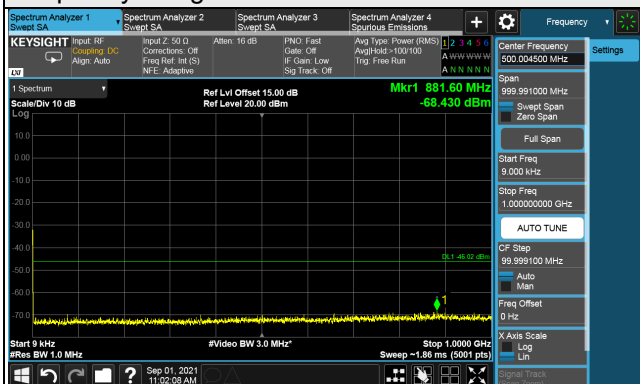

## Channel 56715 (3697.5MHz)

### Full RB

LTE Band 48, Channel Bandwidth 5MHz

Channel 55265 (3552.5MHz)

Frequency Range : 9kHz ~ 1GHz

Frequency Range : 1GHz ~ 26GHz

Frequency Range : 26GHz ~ 40GHz

Note: The signal at 9 kHz is IF signal from spectrum analyzer.