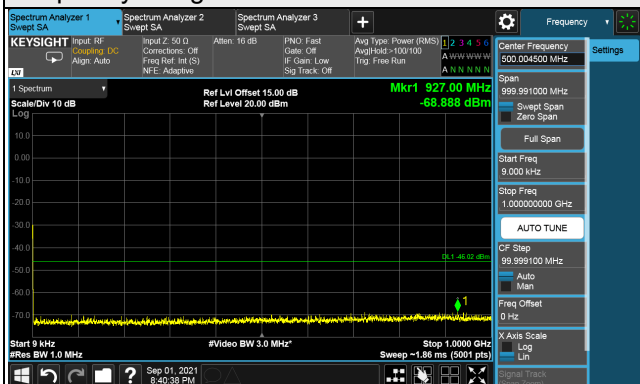

### Full RB

LTE Band 48, Channel Bandwidth 20MHz

Channel 55340 (3560.0MHz)

Frequency Range : 9kHz ~ 1GHz

Frequency Range : 1GHz ~ 26GHz

Frequency Range : 26GHz ~ 40GHz

Note: The signal at 9 kHz is IF signal from spectrum analyzer.

LTE Band 48, Channel Bandwidth 20MHz

Channel 55990 (3625.0MHz)

Frequency Range : 9kHz ~ 1GHz

Frequency Range : 1GHz ~ 26GHz

Frequency Range : 26GHz ~ 40GHz

Note: The signal at 9 kHz is IF signal from spectrum analyzer.