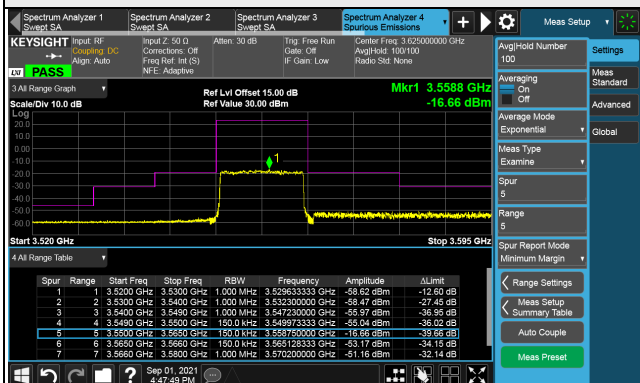

LTE Band 48, Channel Bandwidth 10MHz

Channel 55990 (3625.00MHz)

Frequency Range : 9kHz ~ 1GHz

Frequency Range : 1GHz ~ 26GHz

Frequency Range : 26GHz ~ 40GHz

Note: The signal at 9 kHz is IF signal from spectrum analyzer.

LTE Band 48, Channel Bandwidth 10MHz

Channel 56690 (3695.0MHz)

Frequency Range : 9kHz ~ 1GHz

Frequency Range : 1GHz ~ 26GHz

Frequency Range : 26GHz ~ 40GHz

Note: The signal at 9 kHz is IF signal from spectrum analyzer.

LTE Band 48, Channel Bandwidth 15MHz  
Channel 55315 (3557.50MHz)

1RB

Full RB