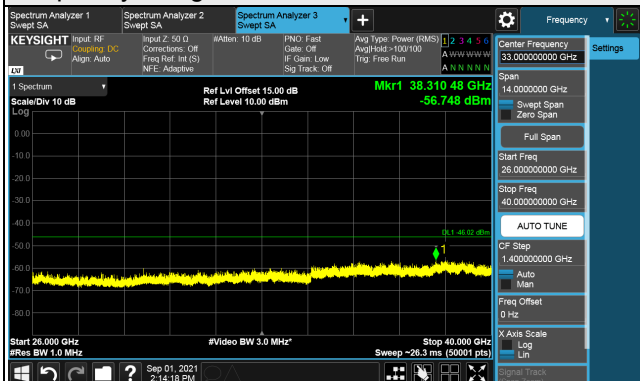

LTE Band 48, Channel Bandwidth 5MHz

Channel 55990 (3625.0MHz)

Frequency Range : 9kHz ~ 1GHz

Frequency Range : 1GHz ~ 26GHz

Frequency Range : 26GHz ~ 40GHz

Note: The signal at 9 kHz is IF signal from spectrum analyzer.

LTE Band 48, Channel Bandwidth 5MHz

Channel 56715 (3697.50MHz)

Frequency Range : 9kHz ~ 1GHz

Frequency Range : 1GHz ~ 26GHz

Frequency Range : 26GHz ~ 40GHz

Note: The signal at 9 kHz is IF signal from spectrum analyzer.

LTE Band 48, Channel Bandwidth 10MHz  
Channel 55290 (3555.0MHz)

1RB

Full RB