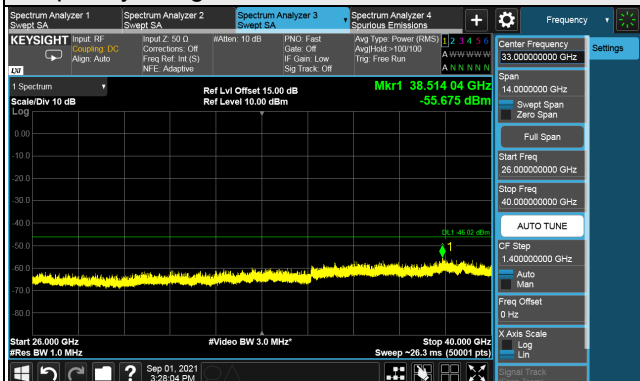

### Full RB

LTE Band 48, Channel Bandwidth 10MHz

Channel 55290 (3555.0MHz)

Frequency Range : 9kHz ~ 1GHz

Frequency Range : 1GHz ~ 26GHz

Frequency Range : 26GHz ~ 40GHz

Note: The signal at 9 kHz is IF signal from spectrum analyzer.

LTE Band 48, Channel Bandwidth 10MHz

Channel 55990 (3625.00MHz)

Frequency Range : 9kHz ~ 1GHz

Frequency Range : 1GHz ~ 26GHz

Frequency Range : 26GHz ~ 40GHz

Note: The signal at 9 kHz is IF signal from spectrum analyzer.

LTE Band 48, Channel Bandwidth 10MHz

Channel 56690 (3695.0MHz)

Frequency Range : 9kHz ~ 1GHz

Frequency Range : 1GHz ~ 26GHz

Frequency Range : 26GHz ~ 40GHz

Note: The signal at 9 kHz is IF signal from spectrum analyzer.