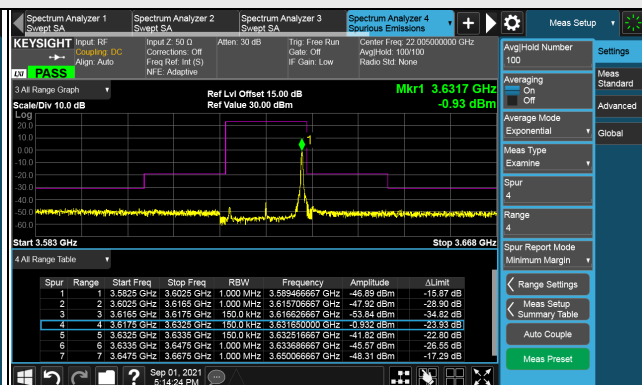

Channel 55990 (3625.0MHz)

1RB