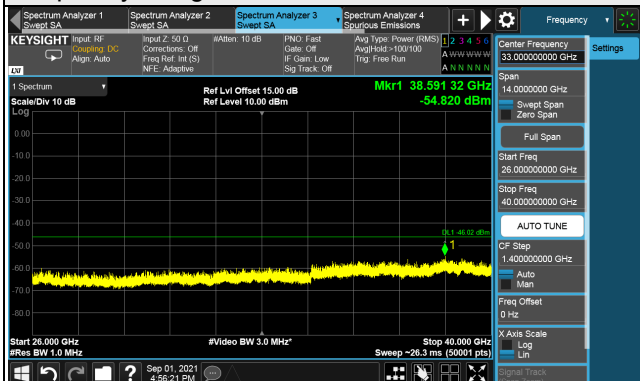

### Full RB

LTE Band 48, Channel Bandwidth 15MHz

Channel 55315 (3557.50MHz)

Frequency Range : 9kHz ~ 1GHz

Frequency Range : 1GHz ~ 26GHz

Frequency Range : 26GHz ~ 40GHz

Note: The signal at 9 kHz is IF signal from spectrum analyzer.

LTE Band 48, Channel Bandwidth 15MHz  
Channel 55990 (3625.0MHz)

Frequency Range : 9kHz ~ 1GHz

Frequency Range : 1GHz ~ 26GHz

Frequency Range : 26GHz ~ 40GHz

Note: The signal at 9 kHz is IF signal from spectrum analyzer.