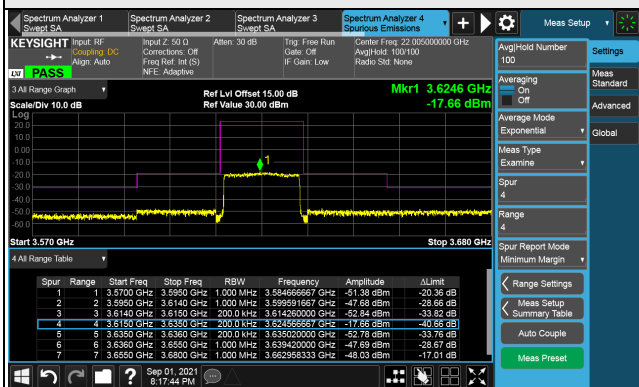

Channel 55990 (3625.0MHz)

1RB

Full RB