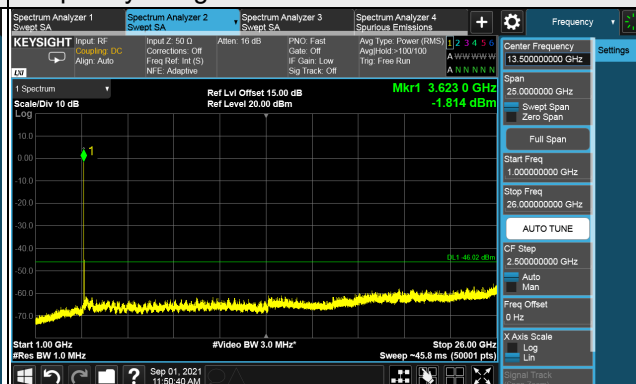

### Full RB

LTE Band 48, Channel Bandwidth 5MHz

Channel 55265 (3552.5MHz)

Frequency Range : 9kHz ~ 1GHz

Frequency Range : 1GHz ~ 26GHz

Frequency Range : 26GHz ~ 40GHz

Note: The signal at 9 kHz is IF signal from spectrum analyzer.

LTE Band 48, Channel Bandwidth 5MHz

Channel 55990 (3625.0MHz)

Frequency Range : 9kHz ~ 1GHz

Frequency Range : 1GHz ~ 26GHz

Frequency Range : 26GHz ~ 40GHz

Note: The signal at 9 kHz is IF signal from spectrum analyzer.