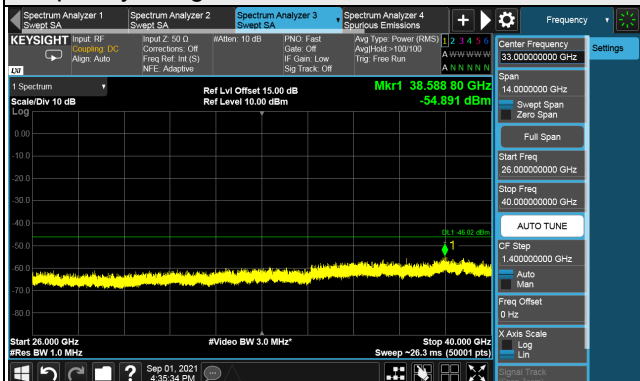

LTE Band 48, Channel Bandwidth 10MHz

Channel 55990 (3625.00MHz)

Frequency Range : 9kHz ~ 1GHz

Frequency Range : 1GHz ~ 26GHz

Frequency Range : 26GHz ~ 40GHz

Note: The signal at 9 kHz is IF signal from spectrum analyzer.

LTE Band 48, Channel Bandwidth 10MHz

Channel 56690 (3695.0MHz)

Frequency Range : 9kHz ~ 1GHz

Frequency Range : 1GHz ~ 26GHz

Frequency Range : 26GHz ~ 40GHz

Note: The signal at 9 kHz is IF signal from spectrum analyzer.

LTE Band 48, Channel Bandwidth 15MHz  
Channel 55315 (3557.50MHz)

1RB

Full RB