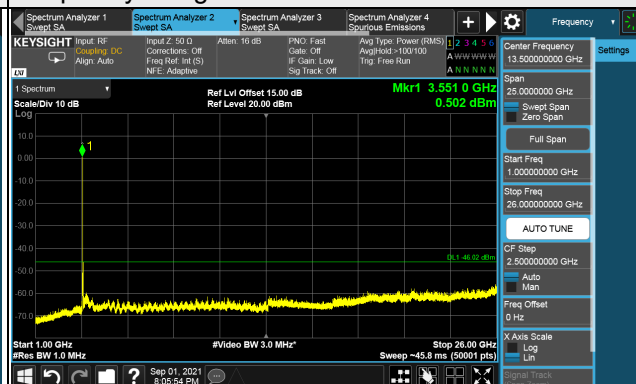

### Full RB

LTE Band 48, Channel Bandwidth 20MHz

Channel 55340 (3560.0MHz)

Frequency Range : 9kHz ~ 1GHz

Frequency Range : 1GHz ~ 26GHz

Frequency Range : 26GHz ~ 40GHz

Note: The signal at 9 kHz is IF signal from spectrum analyzer.

LTE Band 48, Channel Bandwidth 20MHz

Channel 55990 (3625.0MHz)

Frequency Range : 9kHz ~ 1GHz

Frequency Range : 1GHz ~ 26GHz

Frequency Range : 26GHz ~ 40GHz

Note: The signal at 9 kHz is IF signal from spectrum analyzer.