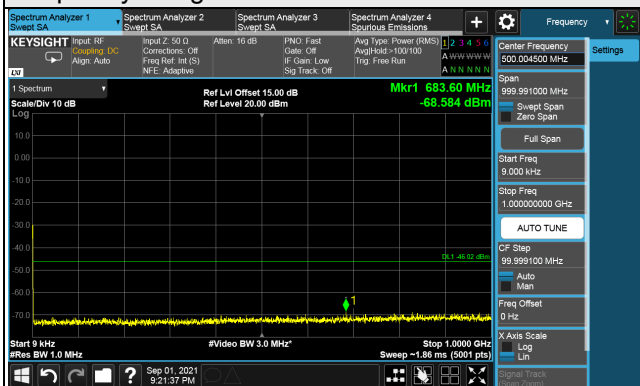

### Full RB

LTE Band 48, Channel Bandwidth 20MHz

Channel 55340 (3560.0MHz)

Frequency Range : 9kHz ~ 1GHz

Frequency Range : 1GHz ~ 26GHz

Frequency Range : 26GHz ~ 40GHz

Note: The signal at 9 kHz is IF signal from spectrum analyzer.

LTE Band 48, Channel Bandwidth 20MHz

Channel 55990 (3625.0MHz)

Frequency Range : 9kHz ~ 1GHz

Frequency Range : 1GHz ~ 26GHz

Frequency Range : 26GHz ~ 40GHz

Note: The signal at 9 kHz is IF signal from spectrum analyzer.

LTE Band 48, Channel Bandwidth 20MHz

Channel 56640 (3690.0MHz)

Frequency Range : 9kHz ~ 1GHz

Frequency Range : 1GHz ~ 26GHz

Frequency Range : 26GHz ~ 40GHz

Note: The signal at 9 kHz is IF signal from spectrum analyzer.