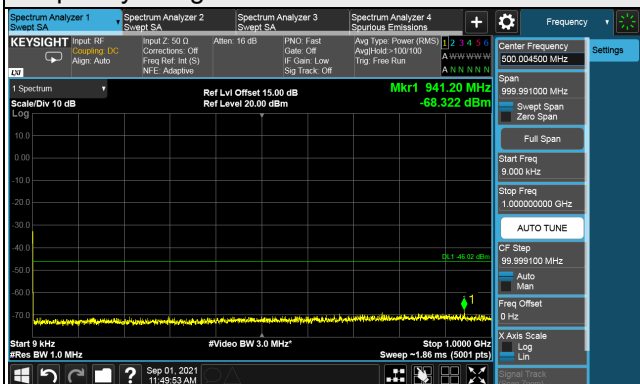

### Full RB

LTE Band 48, Channel Bandwidth 5MHz

Channel 55265 (3552.5MHz)

Frequency Range : 9kHz ~ 1GHz

Frequency Range : 1GHz ~ 26GHz

Frequency Range : 26GHz ~ 40GHz

Note: The signal at 9 kHz is IF signal from spectrum analyzer.

LTE Band 48, Channel Bandwidth 5MHz

Channel 55990 (3625.0MHz)

Frequency Range : 9kHz ~ 1GHz

Frequency Range : 1GHz ~ 26GHz

Frequency Range : 26GHz ~ 40GHz

Note: The signal at 9 kHz is IF signal from spectrum analyzer.