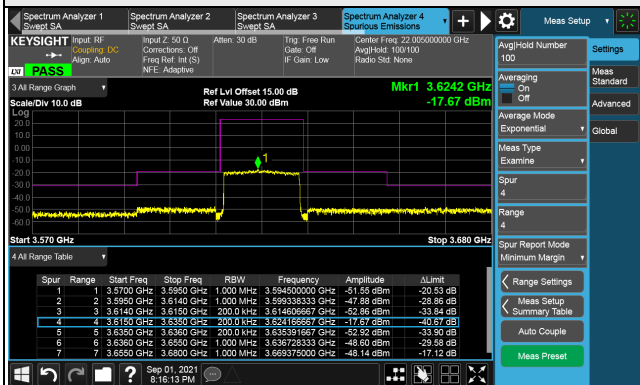

LTE Band 48, Channel Bandwidth 15MHz

Channel 56665 (3692.50MHz)

Frequency Range : 9kHz ~ 1GHz

Frequency Range : 1GHz ~ 26GHz

Frequency Range : 26GHz ~ 40GHz

Note: The signal at 9 kHz is IF signal from spectrum analyzer.

LTE Band 48, Channel Bandwidth 20MHz

Channel 55340 (3560.0MHz)

1RB

Full RB

Channel 55990 (3625.0MHz)

1RB

Full RB

Channel 56640 (3690.0MHz)

1RB

Full RB

LTE Band 48, Channel Bandwidth 20MHz
Channel 55340 (3560.0MHz)

Frequency Range : 9kHz ~ 1GHz

Frequency Range : 1GHz ~ 26GHz

Frequency Range : 26GHz ~ 40GHz

Note: The signal at 9 kHz is IF signal from spectrum analyzer.