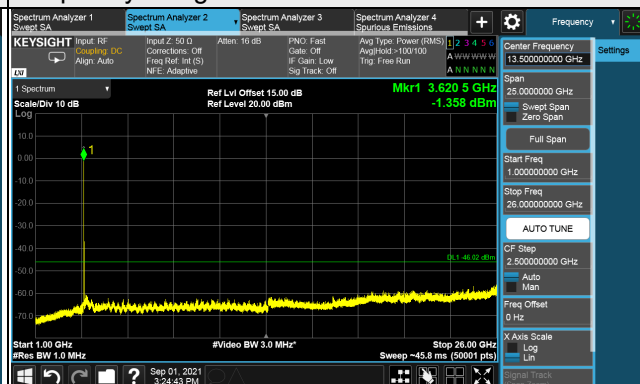

Channel 55990 (3625.00MHz)

1RB

Full RB

Channel 56690 (3695.0MHz)

1RB

Full RB

LTE Band 48, Channel Bandwidth 10MHz

Channel 55290 (3555.0MHz)

Frequency Range : 9kHz ~ 1GHz

Frequency Range : 1GHz ~ 26GHz

Frequency Range : 26GHz ~ 40GHz

Note: The signal at 9 kHz is IF signal from spectrum analyzer.

LTE Band 48, Channel Bandwidth 10MHz

Channel 55990 (3625.00MHz)

Frequency Range : 9kHz ~ 1GHz

Frequency Range : 1GHz ~ 26GHz

Frequency Range : 26GHz ~ 40GHz

Note: The signal at 9 kHz is IF signal from spectrum analyzer.

LTE Band 48, Channel Bandwidth 10MHz
Channel 56690 (3695.0MHz)