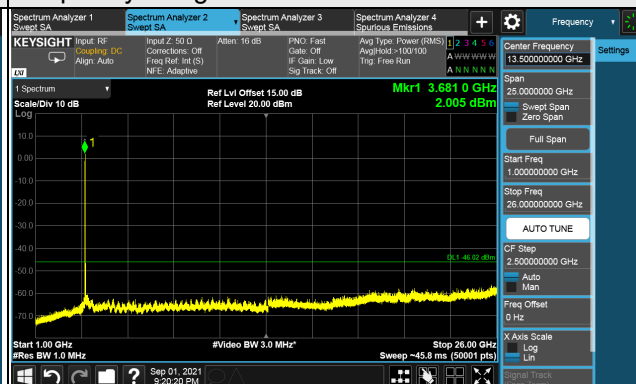

1RB

Full RB

LTE Band 48, Channel Bandwidth 20MHz
Channel 55340 (3560.0MHz)

Frequency Range : 9kHz ~ 1GHz

Frequency Range : 1GHz ~ 26GHz

Frequency Range : 26GHz ~ 40GHz

Note: The signal at 9 kHz is IF signal from spectrum analyzer.

LTE Band 48, Channel Bandwidth 20MHz

Channel 55990 (3625.0MHz)

Frequency Range : 9kHz ~ 1GHz

Frequency Range : 1GHz ~ 26GHz

Frequency Range : 26GHz ~ 40GHz

Note: The signal at 9 kHz is IF signal from spectrum analyzer.

LTE Band 48, Channel Bandwidth 20MHz

Channel 56640 (3690.0MHz)

Frequency Range : 9kHz ~ 1GHz

Frequency Range : 1GHz ~ 26GHz

Frequency Range : 26GHz ~ 40GHz

Note: The signal at 9 kHz is IF signal from spectrum analyzer.