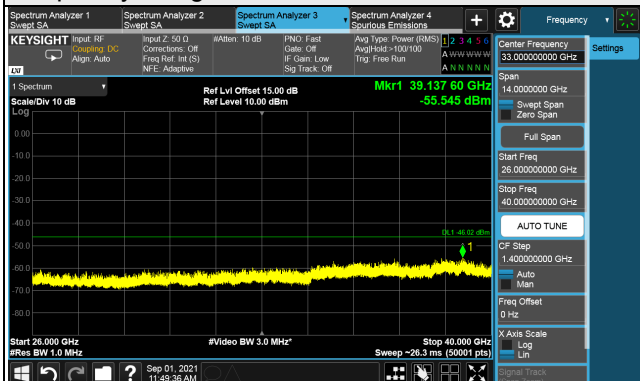

Note: The signal at 9 kHz is IF signal from spectrum analyzer.

LTE Band 48, Channel Bandwidth 5MHz

Channel 55990 (3625.0MHz)

Frequency Range : 9kHz ~ 1GHz

Frequency Range : 1GHz ~ 26GHz

Frequency Range : 26GHz ~ 40GHz

Note: The signal at 9 kHz is IF signal from spectrum analyzer.

LTE Band 48, Channel Bandwidth 5MHz

Channel 56715 (3697.50MHz)

Frequency Range : 9kHz ~ 1GHz

Frequency Range : 1GHz ~ 26GHz

Frequency Range : 26GHz ~ 40GHz

Note: The signal at 9 kHz is IF signal from spectrum analyzer.

LTE Band 48, Channel Bandwidth 10MHz
Channel 55290 (3555.0MHz)

1RB

Full RB