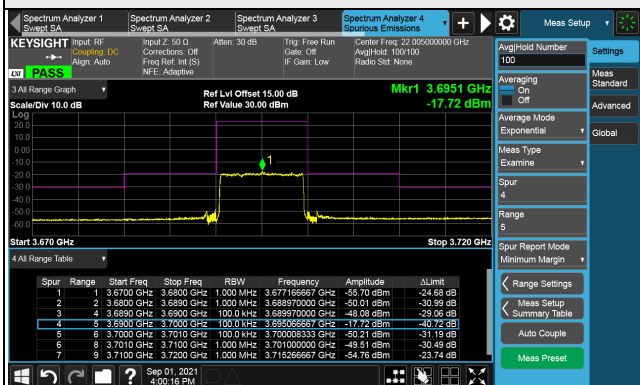

Channel 55990 (3625.00MHz)

1RB

Full RB

Channel 56690 (3695.0MHz)

1RB

Full RB

LTE Band 48, Channel Bandwidth 10MHz

Channel 55290 (3555.0MHz)

Frequency Range : 9kHz ~ 1GHz

Frequency Range : 1GHz ~ 26GHz

Frequency Range : 26GHz ~ 40GHz

Note: The signal at 9 kHz is IF signal from spectrum analyzer.

LTE Band 48, Channel Bandwidth 10MHz

Channel 55990 (3625.00MHz)

Frequency Range : 9kHz ~ 1GHz

Frequency Range : 1GHz ~ 26GHz

Frequency Range : 26GHz ~ 40GHz

Note: The signal at 9 kHz is IF signal from spectrum analyzer.

LTE Band 48, Channel Bandwidth 10MHz
Channel 56690 (3695.0MHz)