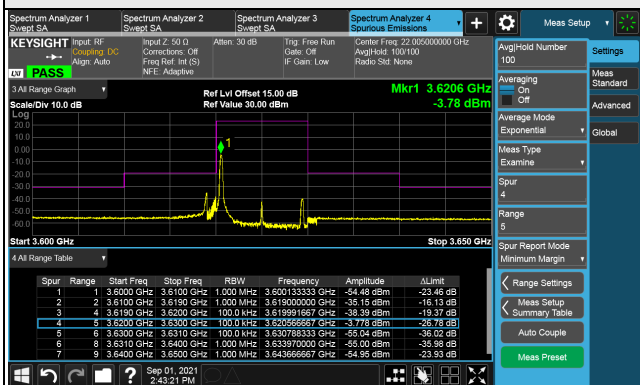

Channel 55990 (3625.00MHz)

1RB

Full RB

Channel 56690 (3695.0MHz)

1RB

Full RB

LTE Band 48, Channel Bandwidth 10MHz

Channel 55290 (3555.0MHz)

Frequency Range : 9kHz ~ 1GHz

Frequency Range : 1GHz ~ 26GHz

Frequency Range : 26GHz ~ 40GHz

Note: The signal at 9 kHz is IF signal from spectrum analyzer.

LTE Band 48, Channel Bandwidth 10MHz

Channel 55990 (3625.00MHz)

Frequency Range : 9kHz ~ 1GHz

Frequency Range : 1GHz ~ 26GHz

Frequency Range : 26GHz ~ 40GHz

Note: The signal at 9 kHz is IF signal from spectrum analyzer.

LTE Band 48, Channel Bandwidth 10MHz
Channel 56690 (3695.0MHz)