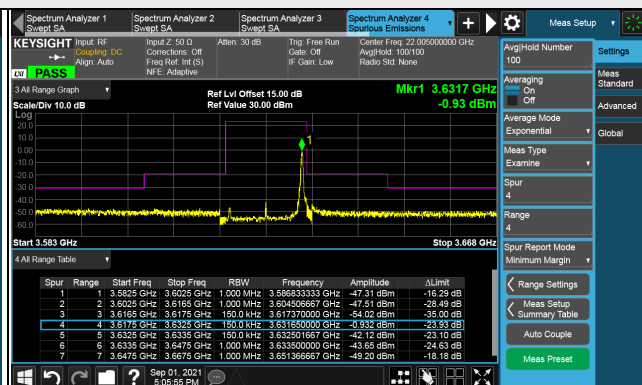

Frequency Range : 9kHz ~ 1GHz

Frequency Range : 1GHz ~ 26GHz

Frequency Range : 26GHz ~ 40GHz

Note: The signal at 9 kHz is IF signal from spectrum analyzer.

LTE Band 48, Channel Bandwidth 15MHz
Channel 55315 (3557.50MHz)

1RB

Full RB

Channel 55990 (3625.0MHz)

1RB

Full RB

Channel 56665 (3692.5MHz)

1RB

Full RB

LTE Band 48, Channel Bandwidth 15MHz

Channel 55315 (3557.50MHz)

Frequency Range : 9kHz ~ 1GHz

Frequency Range : 1GHz ~ 26GHz

Frequency Range : 26GHz ~ 40GHz

Note: The signal at 9 kHz is IF signal from spectrum analyzer.

LTE Band 48, Channel Bandwidth 15MHz
Channel 55990 (3625.0MHz)

Frequency Range : 9kHz ~ 1GHz

Frequency Range : 1GHz ~ 26GHz

Frequency Range : 26GHz ~ 40GHz

Note: The signal at 9 kHz is IF signal from spectrum analyzer.