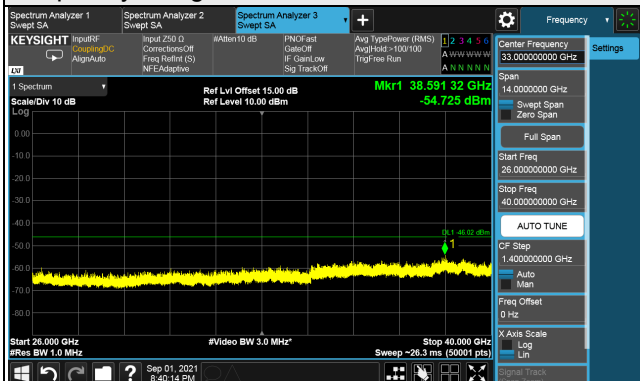

1RB

Full RB

LTE Band 48, Channel Bandwidth 20MHz
Channel 55340 (3560.0MHz)

Frequency Range : 9kHz ~ 1GHz

Frequency Range : 1GHz ~ 26GHz

Frequency Range : 26GHz ~ 40GHz

Note: The signal at 9 kHz is IF signal from spectrum analyzer.

LTE Band 48, Channel Bandwidth 20MHz

Channel 55990 (3625.0MHz)

Frequency Range : 9kHz ~ 1GHz

Frequency Range : 1GHz ~ 26GHz

Frequency Range : 26GHz ~ 40GHz

Note: The signal at 9 kHz is IF signal from spectrum analyzer.

LTE Band 48, Channel Bandwidth 20MHz

Channel 56640 (3690.0MHz)

Frequency Range : 9kHz ~ 1GHz

Frequency Range : 1GHz ~ 26GHz

Frequency Range : 26GHz ~ 40GHz

Note: The signal at 9 kHz is IF signal from spectrum analyzer.