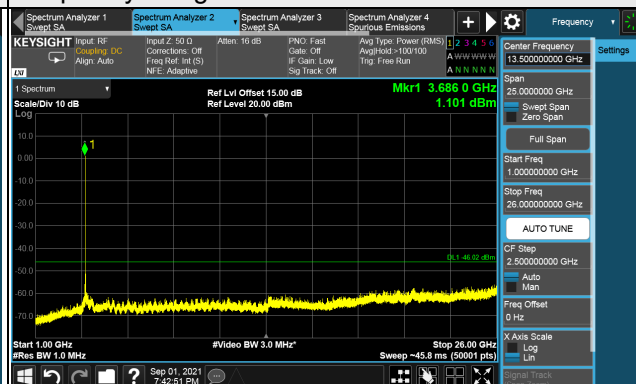

LTE Band 48, Channel Bandwidth 15MHz

Channel 55315 (3557.50MHz)

Frequency Range : 9kHz ~ 1GHz

Frequency Range : 1GHz ~ 26GHz

Frequency Range : 26GHz ~ 40GHz

Note: The signal at 9 kHz is IF signal from spectrum analyzer.

LTE Band 48, Channel Bandwidth 15MHz
Channel 55990 (3625.0MHz)

Frequency Range : 9kHz ~ 1GHz

Frequency Range : 1GHz ~ 26GHz

Frequency Range : 26GHz ~ 40GHz

Note: The signal at 9 kHz is IF signal from spectrum analyzer.

LTE Band 48, Channel Bandwidth 15MHz

Channel 56665 (3692.50MHz)

Frequency Range : 9kHz ~ 1GHz

Frequency Range : 1GHz ~ 26GHz

Frequency Range : 26GHz ~ 40GHz

Note: The signal at 9 kHz is IF signal from spectrum analyzer.