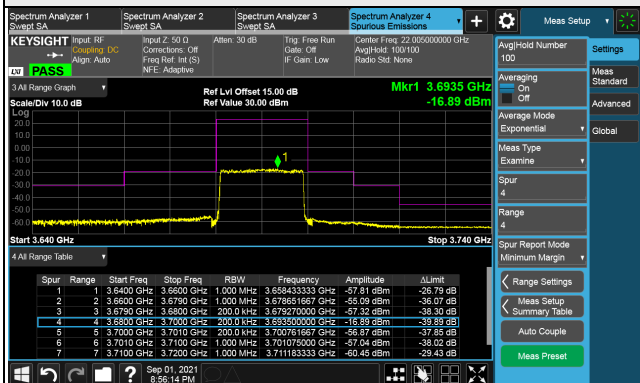

LTE Band 48, Channel Bandwidth 15MHz

Channel 56665 (3692.50MHz)

Frequency Range : 9kHz ~ 1GHz

Frequency Range : 1GHz ~ 26GHz

Frequency Range : 26GHz ~ 40GHz

Note: The signal at 9 kHz is IF signal from spectrum analyzer.

LTE Band 48, Channel Bandwidth 20MHz

Channel 55340 (3560.0MHz)

1RB

Full RB

Channel 55990 (3625.0MHz)

1RB

Full RB

Channel 56640 (3690.0MHz)

1RB

Full RB

LTE Band 48, Channel Bandwidth 20MHz
Channel 55340 (3560.0MHz)

Frequency Range : 9kHz ~ 1GHz

Frequency Range : 1GHz ~ 26GHz

Frequency Range : 26GHz ~ 40GHz

Note: The signal at 9 kHz is IF signal from spectrum analyzer.