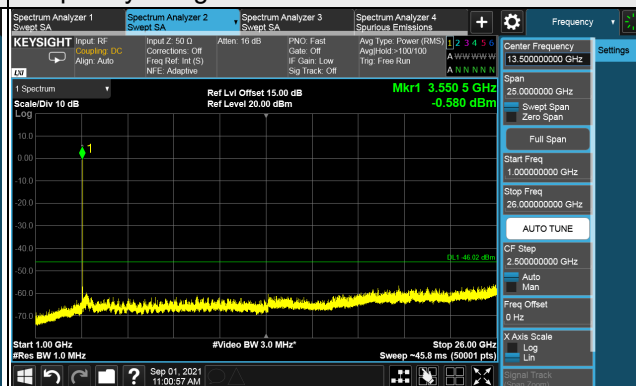

Channel 56715 (3697.5MHz)

1RB

Full RB

LTE Band 48, Channel Bandwidth 5MHz

Channel 55265 (3552.5MHz)

Frequency Range : 9kHz ~ 1GHz

Frequency Range : 1GHz ~ 26GHz

Frequency Range : 26GHz ~ 40GHz

Note: The signal at 9 kHz is IF signal from spectrum analyzer.

LTE Band 48, Channel Bandwidth 5MHz

Channel 55990 (3625.0MHz)

Frequency Range : 9kHz ~ 1GHz

Frequency Range : 1GHz ~ 26GHz

Frequency Range : 26GHz ~ 40GHz

Note: The signal at 9 kHz is IF signal from spectrum analyzer.

LTE Band 48, Channel Bandwidth 5MHz

Channel 56715 (3697.50MHz)

Frequency Range : 9kHz ~ 1GHz

Frequency Range : 1GHz ~ 26GHz

Frequency Range : 26GHz ~ 40GHz