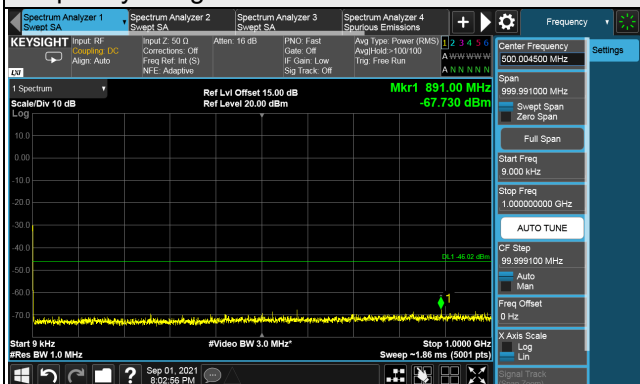

LTE Band 48, Channel Bandwidth 20MHz

Channel 55340 (3560.0MHz)

1RB

Full RB

Channel 55990 (3625.0MHz)

1RB

Full RB

Channel 56640 (3690.0MHz)

1RB

Full RB

LTE Band 48, Channel Bandwidth 20MHz
Channel 55340 (3560.0MHz)

Frequency Range : 9kHz ~ 1GHz

Frequency Range : 1GHz ~ 26GHz

Frequency Range : 26GHz ~ 40GHz

Note: The signal at 9 kHz is IF signal from spectrum analyzer.

LTE Band 48, Channel Bandwidth 20MHz

Channel 55990 (3625.0MHz)

Frequency Range : 9kHz ~ 1GHz

Frequency Range : 1GHz ~ 26GHz

Frequency Range : 26GHz ~ 40GHz

Note: The signal at 9 kHz is IF signal from spectrum analyzer.