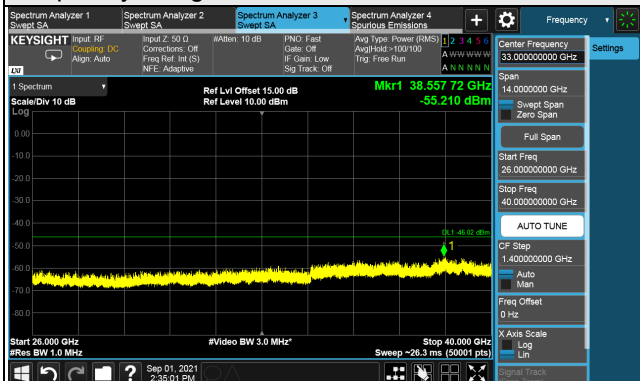

Channel 55990 (3625.00MHz)

1RB

Full RB

Channel 56690 (3695.0MHz)

1RB

Full RB

LTE Band 48, Channel Bandwidth 10MHz

Channel 55290 (3555.0MHz)

Frequency Range : 9kHz ~ 1GHz

Frequency Range : 1GHz ~ 26GHz

Frequency Range : 26GHz ~ 40GHz

Note: The signal at 9 kHz is IF signal from spectrum analyzer.

LTE Band 48, Channel Bandwidth 10MHz

Channel 55990 (3625.00MHz)