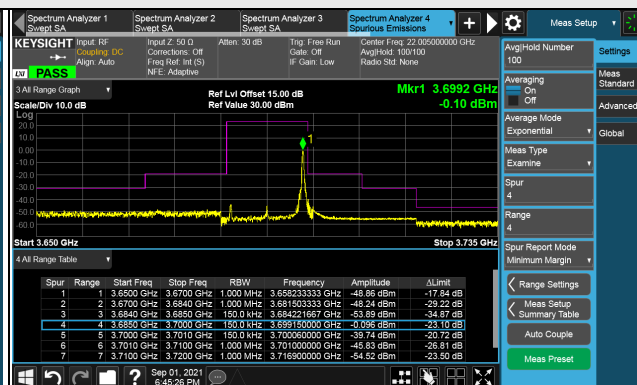

Frequency Range : 9kHz ~ 1GHz

Frequency Range : 1GHz ~ 26GHz

Frequency Range : 26GHz ~ 40GHz

Note: The signal at 9 kHz is IF signal from spectrum analyzer.

LTE Band 48, Channel Bandwidth 15MHz
Channel 55315 (3557.50MHz)

1RB

Full RB

Channel 55990 (3625.0MHz)

1RB

Full RB

Channel 56665 (3692.5MHz)

1RB

Full RB

LTE Band 48, Channel Bandwidth 15MHz

Channel 55315 (3557.50MHz)

Frequency Range : 9kHz ~ 1GHz

Frequency Range : 1GHz ~ 26GHz

Frequency Range : 26GHz ~ 40GHz

Note: The signal at 9 kHz is IF signal from spectrum analyzer.

LTE Band 48, Channel Bandwidth 15MHz
Channel 55990 (3625.0MHz)

Frequency Range : 9kHz ~ 1GHz

Frequency Range : 1GHz ~ 26GHz

Frequency Range : 26GHz ~ 40GHz

Note: The signal at 9 kHz is IF signal from spectrum analyzer.