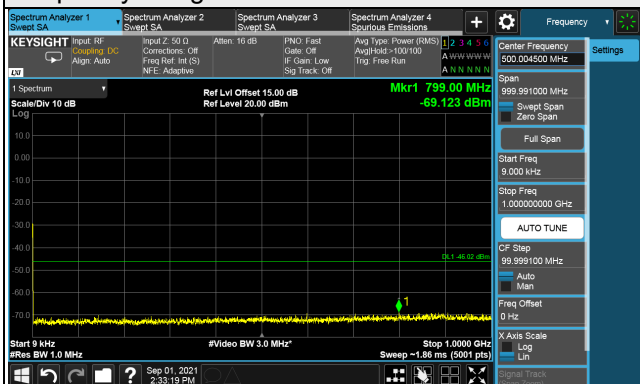

Channel 55990 (3625.00MHz)

1RB

Full RB

Channel 56690 (3695.0MHz)

1RB

Full RB

LTE Band 48, Channel Bandwidth 10MHz

Channel 55290 (3555.0MHz)

Frequency Range : 9kHz ~ 1GHz

Frequency Range : 1GHz ~ 26GHz

Frequency Range : 26GHz ~ 40GHz

Note: The signal at 9 kHz is IF signal from spectrum analyzer.

LTE Band 48, Channel Bandwidth 10MHz

Channel 55990 (3625.00MHz)