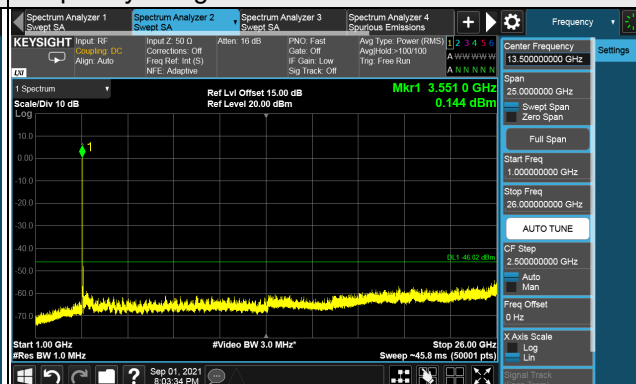

LTE Band 48, Channel Bandwidth 20MHz

Channel 55340 (3560.0MHz)

1RB

Full RB

Channel 55990 (3625.0MHz)

1RB

Full RB

Channel 56640 (3690.0MHz)

1RB

Full RB

LTE Band 48, Channel Bandwidth 20MHz
Channel 55340 (3560.0MHz)

Frequency Range : 9kHz ~ 1GHz

Frequency Range : 1GHz ~ 26GHz

Frequency Range : 26GHz ~ 40GHz

Note: The signal at 9 kHz is IF signal from spectrum analyzer.

LTE Band 48, Channel Bandwidth 20MHz

Channel 55990 (3625.0MHz)

Frequency Range : 9kHz ~ 1GHz

Frequency Range : 1GHz ~ 26GHz

Frequency Range : 26GHz ~ 40GHz

Note: The signal at 9 kHz is IF signal from spectrum analyzer.

LTE Band 48, Channel Bandwidth 20MHz

Channel 56640 (3690.0MHz)

Frequency Range : 9kHz ~ 1GHz

Frequency Range : 1GHz ~ 26GHz

Frequency Range : 26GHz ~ 40GHz

Note: The signal at 9 kHz is IF signal from spectrum analyzer.