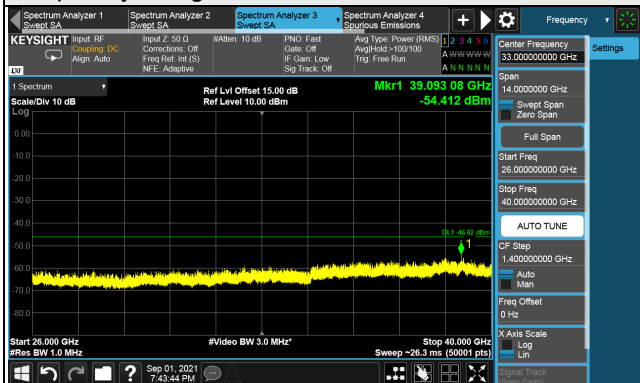

LTE Band 48, Channel Bandwidth 15MHz
Channel 55990 (3625.0MHz)

Frequency Range : 9kHz ~ 1GHz

Frequency Range : 1GHz ~ 26GHz

Frequency Range : 26GHz ~ 40GHz

Note: The signal at 9 kHz is IF signal from spectrum analyzer.

LTE Band 48, Channel Bandwidth 15MHz

Channel 56665 (3692.50MHz)

Frequency Range : 9kHz ~ 1GHz

Frequency Range : 1GHz ~ 26GHz

Frequency Range : 26GHz ~ 40GHz

Note: The signal at 9 kHz is IF signal from spectrum analyzer.

LTE Band 48, Channel Bandwidth 20MHz

Channel 55340 (3560.0MHz)

1RB

Full RB

Channel 55990 (3625.0MHz)

1RB

Full RB

Channel 56640 (3690.0MHz)