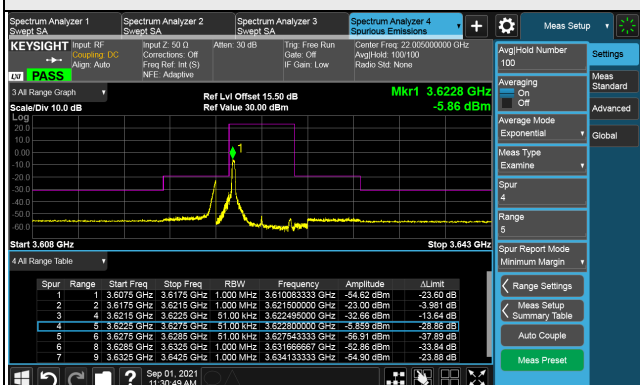

LTE Band 48, Channel Bandwidth 20MHz

Channel 56640 (3690.0MHz)

Frequency Range : 9kHz ~ 1GHz

Frequency Range : 1GHz ~ 26GHz

Frequency Range : 26GHz ~ 40GHz

Note: The signal at 9 kHz is IF signal from spectrum analyzer.

Chain 1

LTE Band 48, Channel Bandwidth 5MHz

Channel 55265 (3552.5MHz)

1RB

Full RB

Channel 55990 (3625.0MHz)

1RB

Full RB

Channel 56715 (3697.5MHz)

1RB

Full RB

LTE Band 48, Channel Bandwidth 5MHz

Channel 55265 (3552.5MHz)

Frequency Range : 9kHz ~ 1GHz

Frequency Range : 1GHz ~ 26GHz

Frequency Range : 26GHz ~ 40GHz

Note: The signal at 9 kHz is IF signal from spectrum analyzer.

LTE Band 48, Channel Bandwidth 5MHz

Channel 55990 (3625.0MHz)

Frequency Range : 9kHz ~ 1GHz

Frequency Range : 1GHz ~ 26GHz

Frequency Range : 26GHz ~ 40GHz