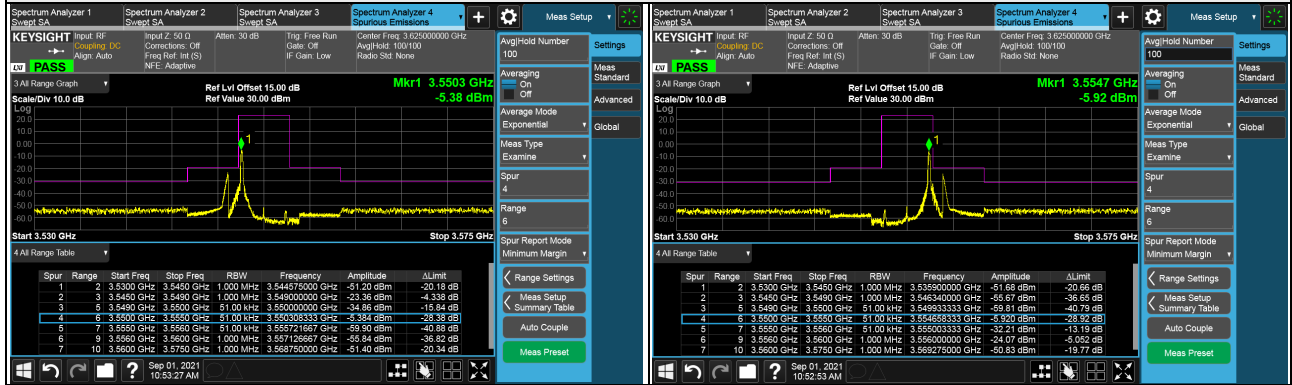

LTE Band 48, Channel Bandwidth 20MHz

Channel 55990 (3625.0MHz)

Frequency Range : 9kHz ~ 1GHz

Frequency Range : 1GHz ~ 26GHz

Frequency Range : 26GHz ~ 40GHz

Note: The signal at 9 kHz is IF signal from spectrum analyzer.

LTE Band 48, Channel Bandwidth 20MHz

Channel 56640 (3690.0MHz)

Frequency Range : 9kHz ~ 1GHz

Frequency Range : 1GHz ~ 26GHz

Frequency Range : 26GHz ~ 40GHz

Note: The signal at 9 kHz is IF signal from spectrum analyzer.

Chain 1

LTE Band 48, Channel Bandwidth 5MHz

Channel 55265 (3552.5MHz)

1RB

Full RB

Channel 55990 (3625.0MHz)

1RB

Full RB