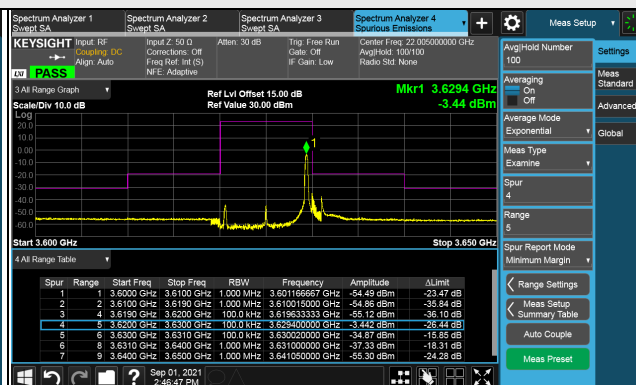

Channel 55990 (3625.00MHz)

1RB

Full RB

Channel 56690 (3695.0MHz)

1RB

Full RB

LTE Band 48, Channel Bandwidth 10MHz

Channel 55290 (3555.0MHz)

Frequency Range : 9kHz ~ 1GHz

Frequency Range : 1GHz ~ 26GHz

Frequency Range : 26GHz ~ 40GHz

Note: The signal at 9 kHz is IF signal from spectrum analyzer.

LTE Band 48, Channel Bandwidth 10MHz

Channel 55990 (3625.00MHz)

Frequency Range : 9kHz ~ 1GHz

Frequency Range : 1GHz ~ 26GHz

Frequency Range : 26GHz ~ 40GHz

Note: The signal at 9 kHz is IF signal from spectrum analyzer.

LTE Band 48, Channel Bandwidth 10MHz
Channel 56690 (3695.0MHz)