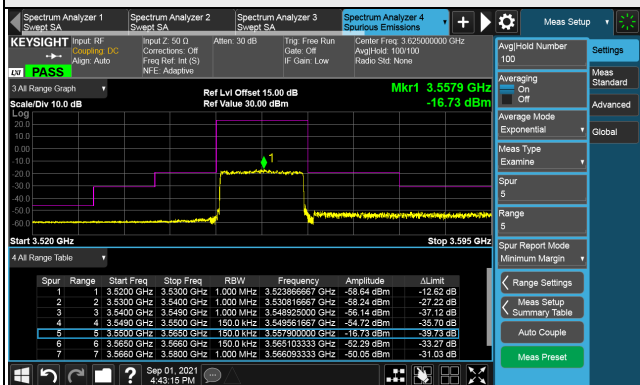

Frequency Range : 9kHz ~ 1GHz

Frequency Range : 1GHz ~ 26GHz

Frequency Range : 26GHz ~ 40GHz

Note: The signal at 9 kHz is IF signal from spectrum analyzer.

LTE Band 48, Channel Bandwidth 10MHz
Channel 56690 (3695.0MHz)

Frequency Range : 9kHz ~ 1GHz

Frequency Range : 1GHz ~ 26GHz

Frequency Range : 26GHz ~ 40GHz

Note: The signal at 9 kHz is IF signal from spectrum analyzer.

LTE Band 48, Channel Bandwidth 15MHz
Channel 55315 (3557.50MHz)

1RB

Full RB

Channel 55990 (3625.0MHz)

1RB

Full RB

Channel 56665 (3692.5MHz)

1RB

Full RB

LTE Band 48, Channel Bandwidth 15MHz

Channel 55315 (3557.50MHz)

Frequency Range : 9kHz ~ 1GHz

Frequency Range : 1GHz ~ 26GHz

Frequency Range : 26GHz ~ 40GHz

Note: The signal at 9 kHz is IF signal from spectrum analyzer.