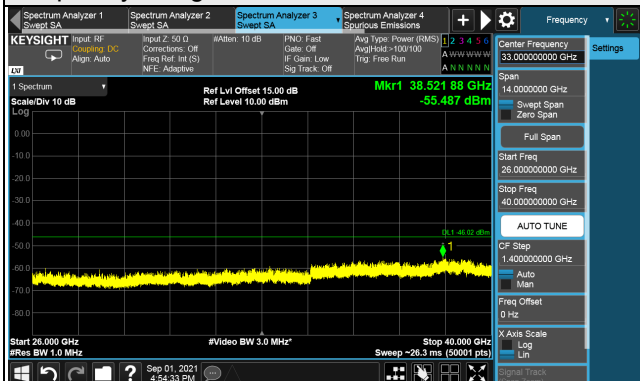

LTE Band 48, Channel Bandwidth 15MHz

Channel 55315 (3557.50MHz)

Frequency Range : 9kHz ~ 1GHz

Frequency Range : 1GHz ~ 26GHz

Frequency Range : 26GHz ~ 40GHz

Note: The signal at 9 kHz is IF signal from spectrum analyzer.

LTE Band 48, Channel Bandwidth 15MHz
Channel 55990 (3625.0MHz)

Frequency Range : 9kHz ~ 1GHz

Frequency Range : 1GHz ~ 26GHz

Frequency Range : 26GHz ~ 40GHz

Note: The signal at 9 kHz is IF signal from spectrum analyzer.