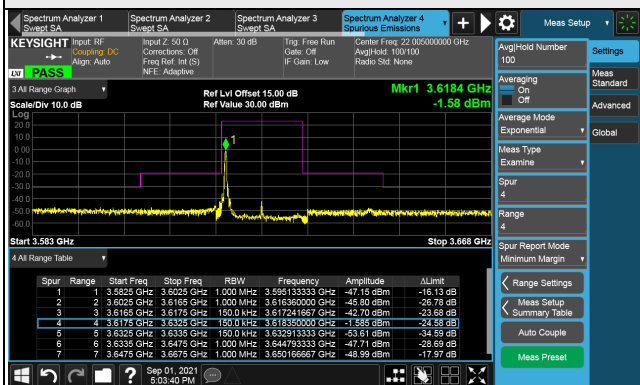

Frequency Range : 9kHz ~ 1GHz

Frequency Range : 1GHz ~ 26GHz

Frequency Range : 26GHz ~ 40GHz

Note: The signal at 9 kHz is IF signal from spectrum analyzer.

LTE Band 48, Channel Bandwidth 15MHz
Channel 55315 (3557.50MHz)

1RB

Full RB

Channel 55990 (3625.0MHz)

1RB

Full RB

Channel 56665 (3692.5MHz)

1RB

Full RB

LTE Band 48, Channel Bandwidth 15MHz

Channel 55315 (3557.50MHz)

Frequency Range : 9kHz ~ 1GHz

Frequency Range : 1GHz ~ 26GHz

Frequency Range : 26GHz ~ 40GHz

Note: The signal at 9 kHz is IF signal from spectrum analyzer.

LTE Band 48, Channel Bandwidth 15MHz
Channel 55990 (3625.0MHz)

Frequency Range : 9kHz ~ 1GHz

Frequency Range : 1GHz ~ 26GHz

Frequency Range : 26GHz ~ 40GHz

Note: The signal at 9 kHz is IF signal from spectrum analyzer.