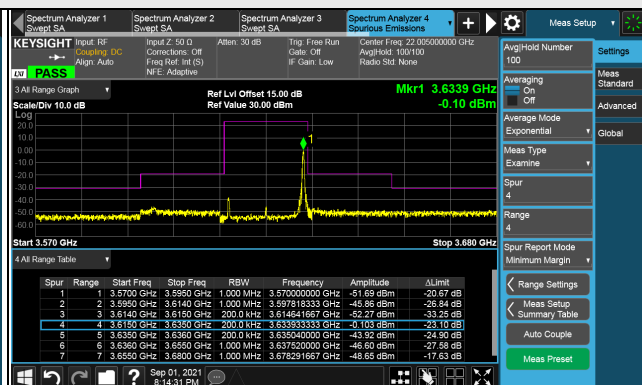

LTE Band 48, Channel Bandwidth 15MHz

Channel 56665 (3692.50MHz)

Frequency Range : 9kHz ~ 1GHz

Frequency Range : 1GHz ~ 26GHz

Frequency Range : 26GHz ~ 40GHz

Note: The signal at 9 kHz is IF signal from spectrum analyzer.

LTE Band 48, Channel Bandwidth 20MHz

Channel 55340 (3560.0MHz)

1RB

Full RB

Channel 55990 (3625.0MHz)

1RB

Full RB

Channel 56640 (3690.0MHz)

1RB

Full RB

LTE Band 48, Channel Bandwidth 20MHz
Channel 55340 (3560.0MHz)

Frequency Range : 9kHz ~ 1GHz

Frequency Range : 1GHz ~ 26GHz

Frequency Range : 26GHz ~ 40GHz

Note: The signal at 9 kHz is IF signal from spectrum analyzer.

LTE Band 48, Channel Bandwidth 20MHz

Channel 55990 (3625.0MHz)

Frequency Range : 9kHz ~ 1GHz

Frequency Range : 1GHz ~ 26GHz

Frequency Range : 26GHz ~ 40GHz

Note: The signal at 9 kHz is IF signal from spectrum analyzer.