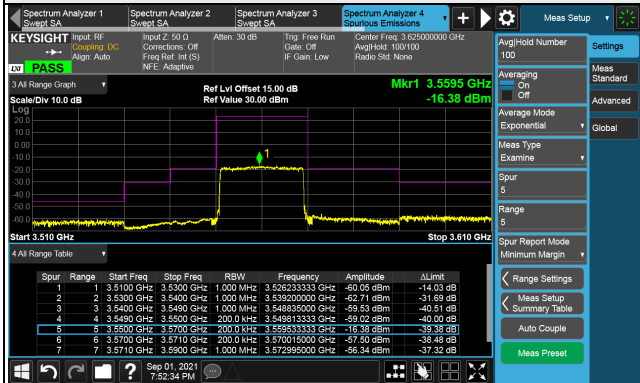

LTE Band 48, Channel Bandwidth 15MHz
Channel 55990 (3625.0MHz)

Frequency Range : 9kHz ~ 1GHz

Frequency Range : 1GHz ~ 26GHz

Frequency Range : 26GHz ~ 40GHz

Note: The signal at 9 kHz is IF signal from spectrum analyzer.

LTE Band 48, Channel Bandwidth 15MHz

Channel 56665 (3692.50MHz)

Frequency Range : 9kHz ~ 1GHz

Frequency Range : 1GHz ~ 26GHz

Frequency Range : 26GHz ~ 40GHz

Note: The signal at 9 kHz is IF signal from spectrum analyzer.

LTE Band 48, Channel Bandwidth 20MHz

Channel 55340 (3560.0MHz)

1RB

Full RB

Channel 55990 (3625.0MHz)

1RB

Full RB

Channel 56640 (3690.0MHz)