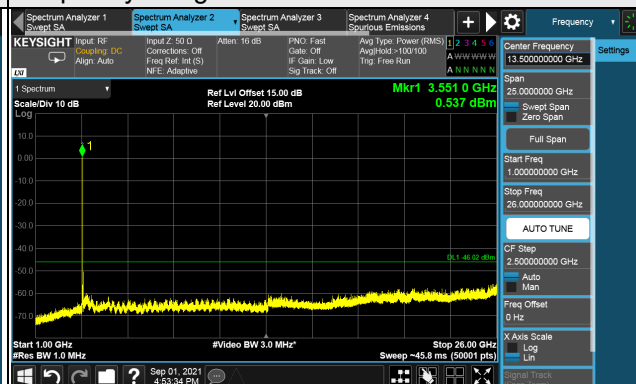

Frequency Range : 9kHz ~ 1GHz

Frequency Range : 1GHz ~ 26GHz

Frequency Range : 26GHz ~ 40GHz

Note: The signal at 9 kHz is IF signal from spectrum analyzer.

LTE Band 48, Channel Bandwidth 15MHz
Channel 55315 (3557.50MHz)

1RB

Full RB

Channel 55990 (3625.0MHz)

1RB

Full RB

Channel 56665 (3692.5MHz)

1RB

Full RB

LTE Band 48, Channel Bandwidth 15MHz

Channel 55315 (3557.50MHz)

Frequency Range : 9kHz ~ 1GHz

Frequency Range : 1GHz ~ 26GHz

Frequency Range : 26GHz ~ 40GHz

Note: The signal at 9 kHz is IF signal from spectrum analyzer.