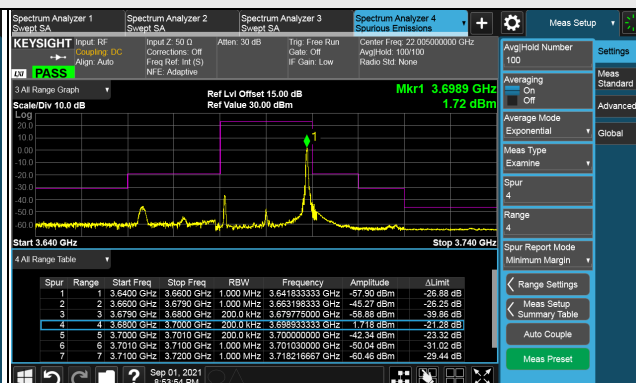

LTE Band 48, Channel Bandwidth 15MHz

Channel 56665 (3692.50MHz)

Frequency Range : 9kHz ~ 1GHz

Frequency Range : 1GHz ~ 26GHz

Frequency Range : 26GHz ~ 40GHz

Note: The signal at 9 kHz is IF signal from spectrum analyzer.

LTE Band 48, Channel Bandwidth 20MHz

Channel 55340 (3560.0MHz)

1RB

Full RB

Channel 55990 (3625.0MHz)

1RB

Full RB

Channel 56640 (3690.0MHz)

1RB

Full RB

LTE Band 48, Channel Bandwidth 20MHz
Channel 55340 (3560.0MHz)

Frequency Range : 9kHz ~ 1GHz

Frequency Range : 1GHz ~ 26GHz

Frequency Range : 26GHz ~ 40GHz

Note: The signal at 9 kHz is IF signal from spectrum analyzer.

LTE Band 48, Channel Bandwidth 20MHz

Channel 55990 (3625.0MHz)

Frequency Range : 9kHz ~ 1GHz

Frequency Range : 1GHz ~ 26GHz

Frequency Range : 26GHz ~ 40GHz

Note: The signal at 9 kHz is IF signal from spectrum analyzer.