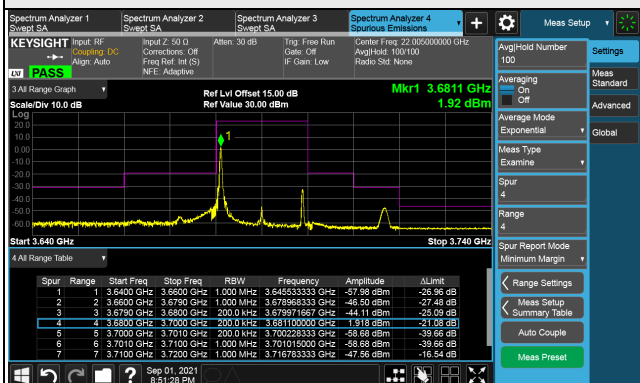

LTE Band 48, Channel Bandwidth 15MHz

Channel 56665 (3692.50MHz)

Frequency Range : 9kHz ~ 1GHz

Frequency Range : 1GHz ~ 26GHz

Frequency Range : 26GHz ~ 40GHz

Note: The signal at 9 kHz is IF signal from spectrum analyzer.

LTE Band 48, Channel Bandwidth 20MHz

Channel 55340 (3560.0MHz)

1RB

Full RB

Channel 55990 (3625.0MHz)

1RB

Full RB

Channel 56640 (3690.0MHz)

1RB

Full RB

LTE Band 48, Channel Bandwidth 20MHz
Channel 55340 (3560.0MHz)

Frequency Range : 9kHz ~ 1GHz

Frequency Range : 1GHz ~ 26GHz

Frequency Range : 26GHz ~ 40GHz

Note: The signal at 9 kHz is IF signal from spectrum analyzer.