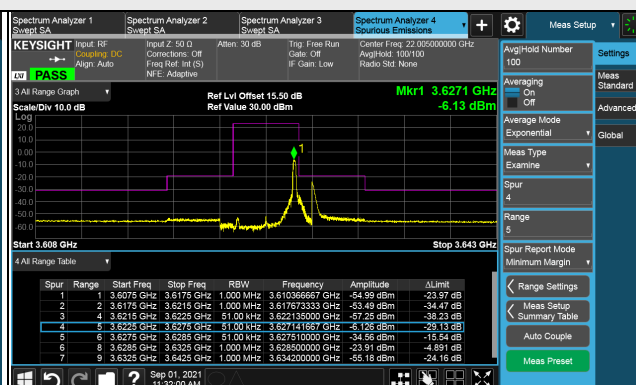

LTE Band 48, Channel Bandwidth 20MHz

Channel 56640 (3690.0MHz)

Frequency Range : 9kHz ~ 1GHz

Frequency Range : 1GHz ~ 26GHz

Frequency Range : 26GHz ~ 40GHz

Note: The signal at 9 kHz is IF signal from spectrum analyzer.

Chain 1

LTE Band 48, Channel Bandwidth 5MHz

Channel 55265 (3552.5MHz)

1RB

Full RB

Channel 55990 (3625.0MHz)

1RB

Full RB

Channel 56715 (3697.5MHz)

1RB

Full RB

LTE Band 48, Channel Bandwidth 5MHz

Channel 55265 (3552.5MHz)

Frequency Range : 9kHz ~ 1GHz

Frequency Range : 1GHz ~ 26GHz

Frequency Range : 26GHz ~ 40GHz

Note: The signal at 9 kHz is IF signal from spectrum analyzer.

LTE Band 48, Channel Bandwidth 5MHz

Channel 55990 (3625.0MHz)

Frequency Range : 9kHz ~ 1GHz

Frequency Range : 1GHz ~ 26GHz

Frequency Range : 26GHz ~ 40GHz