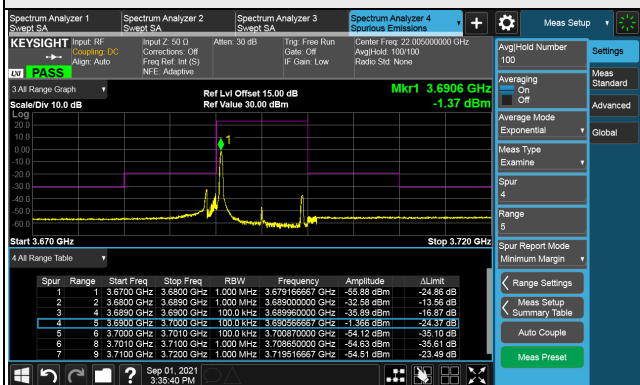

Channel 55990 (3625.00MHz)

1RB

Full RB

Channel 56690 (3695.0MHz)

1RB

Full RB

LTE Band 48, Channel Bandwidth 10MHz

Channel 55290 (3555.0MHz)

Frequency Range : 9kHz ~ 1GHz

Frequency Range : 1GHz ~ 26GHz

Frequency Range : 26GHz ~ 40GHz

Note: The signal at 9 kHz is IF signal from spectrum analyzer.

LTE Band 48, Channel Bandwidth 10MHz

Channel 55990 (3625.00MHz)

Frequency Range : 9kHz ~ 1GHz

Frequency Range : 1GHz ~ 26GHz

Frequency Range : 26GHz ~ 40GHz

Note: The signal at 9 kHz is IF signal from spectrum analyzer.

LTE Band 48, Channel Bandwidth 10MHz
Channel 56690 (3695.0MHz)