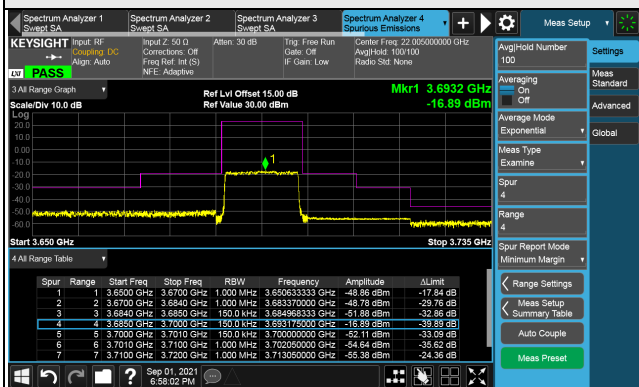

Frequency Range : 9kHz ~ 1GHz

Frequency Range : 1GHz ~ 26GHz

Frequency Range : 26GHz ~ 40GHz

Note: The signal at 9 kHz is IF signal from spectrum analyzer.

LTE Band 48, Channel Bandwidth 15MHz
Channel 55315 (3557.50MHz)

1RB

Full RB

Channel 55990 (3625.0MHz)

1RB

Full RB

Channel 56665 (3692.5MHz)

1RB

Full RB

LTE Band 48, Channel Bandwidth 15MHz

Channel 55315 (3557.50MHz)

Frequency Range : 9kHz ~ 1GHz

Frequency Range : 1GHz ~ 26GHz

Frequency Range : 26GHz ~ 40GHz

Note: The signal at 9 kHz is IF signal from spectrum analyzer.

LTE Band 48, Channel Bandwidth 15MHz
Channel 55990 (3625.0MHz)

Frequency Range : 9kHz ~ 1GHz

Frequency Range : 1GHz ~ 26GHz

Frequency Range : 26GHz ~ 40GHz

Note: The signal at 9 kHz is IF signal from spectrum analyzer.