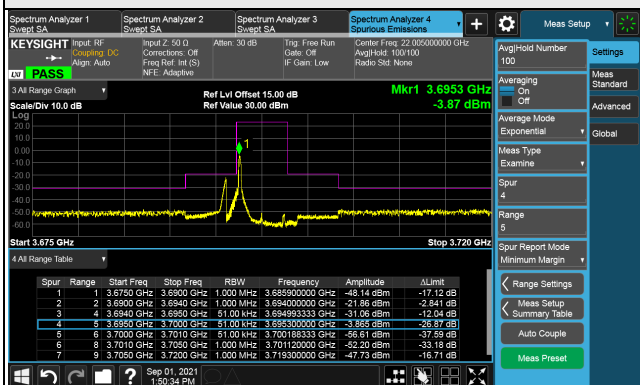

LTE Band 48, Channel Bandwidth 20MHz

Channel 56640 (3690.0MHz)

Frequency Range : 9kHz ~ 1GHz

Frequency Range : 1GHz ~ 26GHz

Frequency Range : 26GHz ~ 40GHz

Note: The signal at 9 kHz is IF signal from spectrum analyzer.

Chain 1

LTE Band 48, Channel Bandwidth 5MHz

Channel 55265 (3552.5MHz)

1RB

Full RB

Channel 55990 (3625.0MHz)

1RB

Full RB

Channel 56715 (3697.5MHz)

1RB

Full RB

LTE Band 48, Channel Bandwidth 5MHz

Channel 55265 (3552.5MHz)

Frequency Range : 9kHz ~ 1GHz

Frequency Range : 1GHz ~ 26GHz

Frequency Range : 26GHz ~ 40GHz

Note: The signal at 9 kHz is IF signal from spectrum analyzer.

LTE Band 48, Channel Bandwidth 5MHz

Channel 55990 (3625.0MHz)

Frequency Range : 9kHz ~ 1GHz

Frequency Range : 1GHz ~ 26GHz

Frequency Range : 26GHz ~ 40GHz