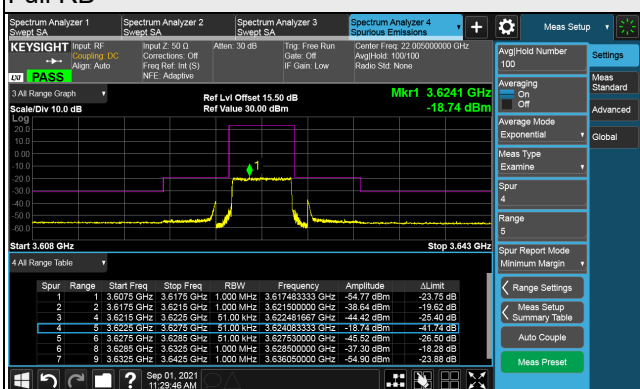

LTE Band 48, Channel Bandwidth 20MHz

Channel 56640 (3690.0MHz)

Frequency Range : 9kHz ~ 1GHz

Frequency Range : 1GHz ~ 26GHz

Frequency Range : 26GHz ~ 40GHz

Note: The signal at 9 kHz is IF signal from spectrum analyzer.

Chain 1

LTE Band 48, Channel Bandwidth 5MHz

Channel 55265 (3552.5MHz)

1RB

Full RB

Channel 55990 (3625.0MHz)

1RB

Full RB

Channel 56715 (3697.5MHz)

1RB

Full RB

LTE Band 48, Channel Bandwidth 5MHz

Channel 55265 (3552.5MHz)

Frequency Range : 9kHz ~ 1GHz

Frequency Range : 1GHz ~ 26GHz

Frequency Range : 26GHz ~ 40GHz

Note: The signal at 9 kHz is IF signal from spectrum analyzer.

LTE Band 48, Channel Bandwidth 5MHz

Channel 55990 (3625.0MHz)

Frequency Range : 9kHz ~ 1GHz

Frequency Range : 1GHz ~ 26GHz

Frequency Range : 26GHz ~ 40GHz