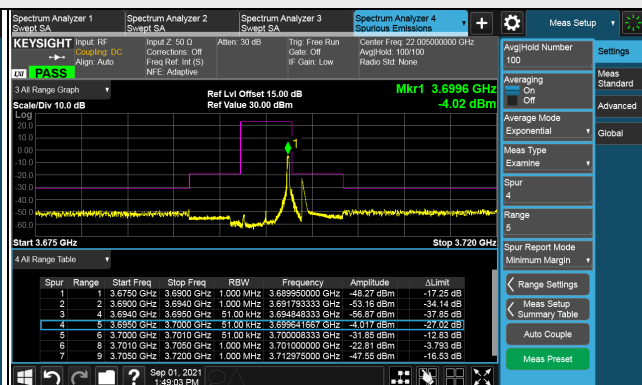

LTE Band 48, Channel Bandwidth 20MHz

Channel 56640 (3690.0MHz)

Frequency Range : 9kHz ~ 1GHz

Frequency Range : 1GHz ~ 26GHz

Frequency Range : 26GHz ~ 40GHz

Note: The signal at 9 kHz is IF signal from spectrum analyzer.

Chain 1

LTE Band 48, Channel Bandwidth 5MHz

Channel 55265 (3552.5MHz)

1RB

Full RB

Channel 55990 (3625.0MHz)

1RB

Full RB

Channel 56715 (3697.5MHz)

1RB

Full RB

LTE Band 48, Channel Bandwidth 5MHz

Channel 55265 (3552.5MHz)

Frequency Range : 9kHz ~ 1GHz

Frequency Range : 1GHz ~ 26GHz

Frequency Range : 26GHz ~ 40GHz

Note: The signal at 9 kHz is IF signal from spectrum analyzer.

LTE Band 48, Channel Bandwidth 5MHz

Channel 55990 (3625.0MHz)

Frequency Range : 9kHz ~ 1GHz

Frequency Range : 1GHz ~ 26GHz

Frequency Range : 26GHz ~ 40GHz