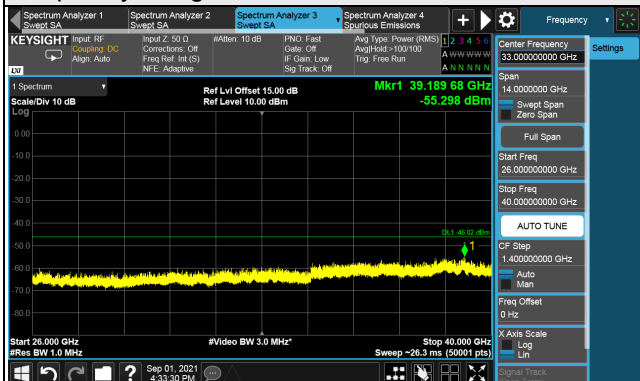

Frequency Range : 9kHz ~ 1GHz

Frequency Range : 1GHz ~ 26GHz

Frequency Range : 26GHz ~ 40GHz

Note: The signal at 9 kHz is IF signal from spectrum analyzer.

LTE Band 48, Channel Bandwidth 10MHz
Channel 56690 (3695.0MHz)

Frequency Range : 9kHz ~ 1GHz

Frequency Range : 1GHz ~ 26GHz

Frequency Range : 26GHz ~ 40GHz

Note: The signal at 9 kHz is IF signal from spectrum analyzer.

LTE Band 48, Channel Bandwidth 15MHz
Channel 55315 (3557.50MHz)