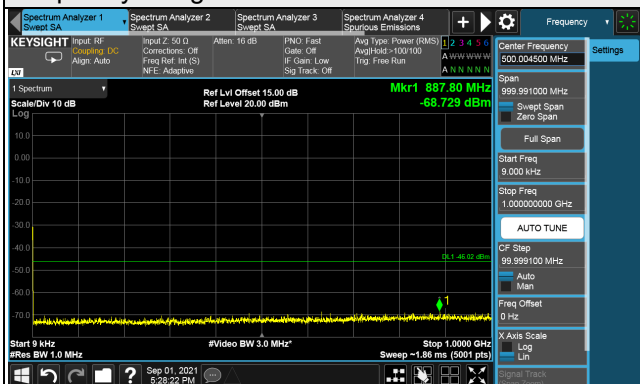

LTE Band 48, Channel Bandwidth 15MHz

Channel 55315 (3557.50MHz)

Frequency Range : 9kHz ~ 1GHz

Frequency Range : 1GHz ~ 26GHz

Frequency Range : 26GHz ~ 40GHz

Note: The signal at 9 kHz is IF signal from spectrum analyzer.

LTE Band 48, Channel Bandwidth 15MHz
Channel 55990 (3625.0MHz)

Frequency Range : 9kHz ~ 1GHz

Frequency Range : 1GHz ~ 26GHz

Frequency Range : 26GHz ~ 40GHz

Note: The signal at 9 kHz is IF signal from spectrum analyzer.