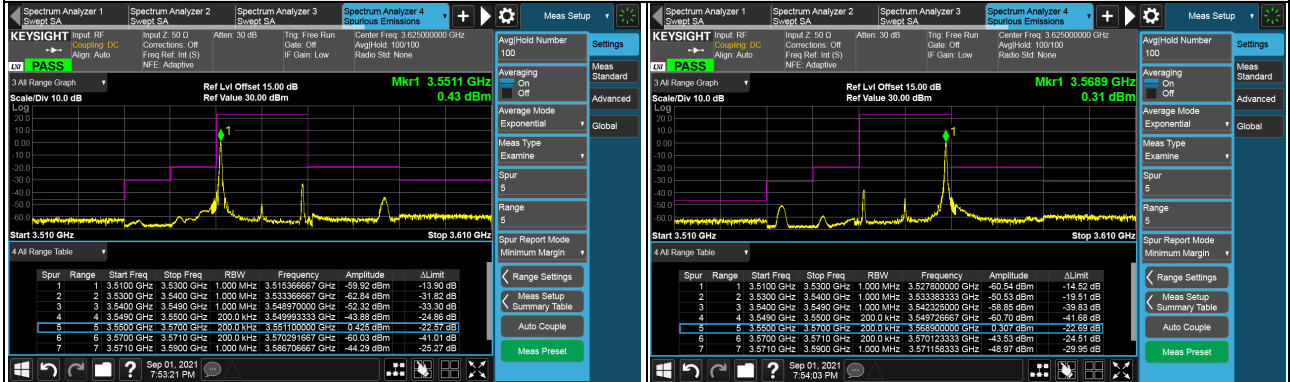

LTE Band 48, Channel Bandwidth 15MHz
Channel 55990 (3625.0MHz)

Frequency Range : 9kHz ~ 1GHz

Frequency Range : 1GHz ~ 26GHz

Frequency Range : 26GHz ~ 40GHz

Note: The signal at 9 kHz is IF signal from spectrum analyzer.

LTE Band 48, Channel Bandwidth 15MHz

Channel 56665 (3692.50MHz)

Frequency Range : 9kHz ~ 1GHz

Frequency Range : 1GHz ~ 26GHz

Frequency Range : 26GHz ~ 40GHz

Note: The signal at 9 kHz is IF signal from spectrum analyzer.

LTE Band 48, Channel Bandwidth 20MHz

Channel 55340 (3560.0MHz)

1RB

Full RB

Channel 55990 (3625.0MHz)

1RB

Full RB

Channel 56640 (3690.0MHz)

1RB

Full RB

LTE Band 48, Channel Bandwidth 20MHz
Channel 55340 (3560.0MHz)

Frequency Range : 9kHz ~ 1GHz

Frequency Range : 1GHz ~ 26GHz

Frequency Range : 26GHz ~ 40GHz

Note: The signal at 9 kHz is IF signal from spectrum analyzer.