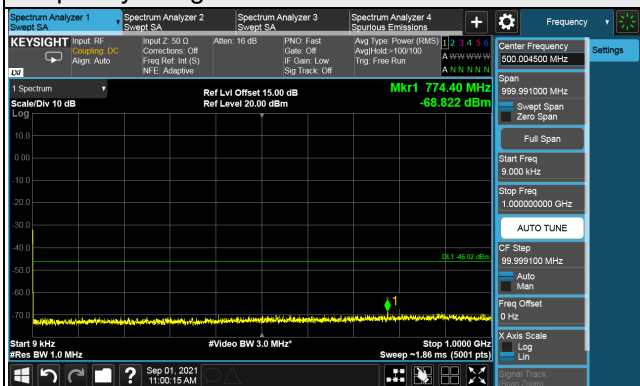

Channel 56715 (3697.5MHz)

1RB

Full RB

LTE Band 48, Channel Bandwidth 5MHz

Channel 55265 (3552.5MHz)

Frequency Range : 9kHz ~ 1GHz

Frequency Range : 1GHz ~ 26GHz

Frequency Range : 26GHz ~ 40GHz

Note: The signal at 9 kHz is IF signal from spectrum analyzer.

LTE Band 48, Channel Bandwidth 5MHz

Channel 55990 (3625.0MHz)

Frequency Range : 9kHz ~ 1GHz

Frequency Range : 1GHz ~ 26GHz

Frequency Range : 26GHz ~ 40GHz

Note: The signal at 9 kHz is IF signal from spectrum analyzer.

LTE Band 48, Channel Bandwidth 5MHz

Channel 56715 (3697.50MHz)

Frequency Range : 9kHz ~ 1GHz

Frequency Range : 1GHz ~ 26GHz

Frequency Range : 26GHz ~ 40GHz