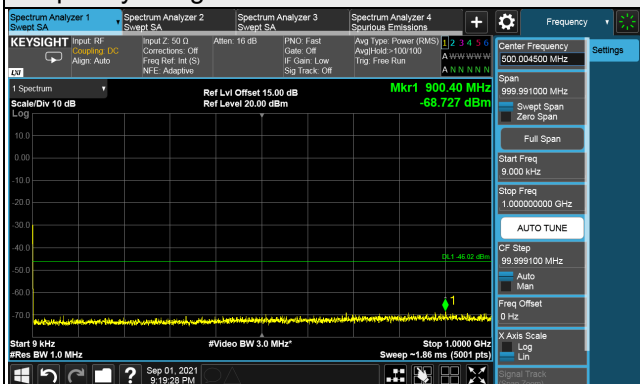

1RB

Full RB

LTE Band 48, Channel Bandwidth 20MHz
Channel 55340 (3560.0MHz)

Frequency Range : 9kHz ~ 1GHz

Frequency Range : 1GHz ~ 26GHz

Frequency Range : 26GHz ~ 40GHz

Note: The signal at 9 kHz is IF signal from spectrum analyzer.

LTE Band 48, Channel Bandwidth 20MHz

Channel 55990 (3625.0MHz)

Frequency Range : 9kHz ~ 1GHz

Frequency Range : 1GHz ~ 26GHz

Frequency Range : 26GHz ~ 40GHz

Note: The signal at 9 kHz is IF signal from spectrum analyzer.

LTE Band 48, Channel Bandwidth 20MHz

Channel 56640 (3690.0MHz)

Frequency Range : 9kHz ~ 1GHz

Frequency Range : 1GHz ~ 26GHz

Frequency Range : 26GHz ~ 40GHz

Note: The signal at 9 kHz is IF signal from spectrum analyzer.