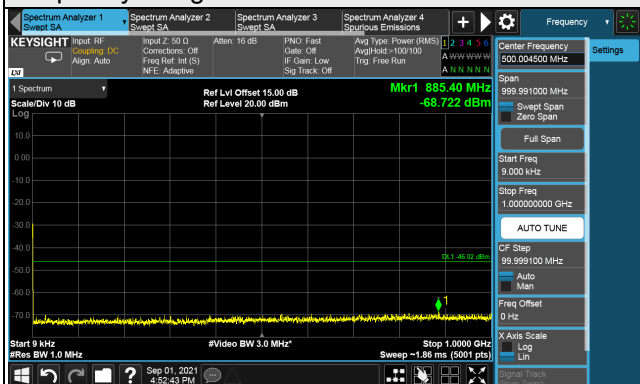

1RB

Full RB

Channel 55990 (3625.0MHz)

1RB

Full RB

Channel 56665 (3692.5MHz)

1RB

Full RB

LTE Band 48, Channel Bandwidth 15MHz

Channel 55315 (3557.50MHz)

Frequency Range : 9kHz ~ 1GHz

Frequency Range : 1GHz ~ 26GHz

Frequency Range : 26GHz ~ 40GHz

Note: The signal at 9 kHz is IF signal from spectrum analyzer.