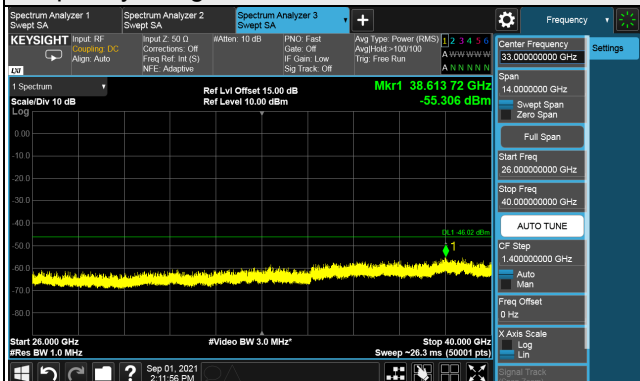

Note: The signal at 9 kHz is IF signal from spectrum analyzer.

LTE Band 48, Channel Bandwidth 5MHz

Channel 55990 (3625.0MHz)

Frequency Range : 9kHz ~ 1GHz

Frequency Range : 1GHz ~ 26GHz

Frequency Range : 26GHz ~ 40GHz

Note: The signal at 9 kHz is IF signal from spectrum analyzer.

LTE Band 48, Channel Bandwidth 5MHz

Channel 56715 (3697.50MHz)

Frequency Range : 9kHz ~ 1GHz

Frequency Range : 1GHz ~ 26GHz

Frequency Range : 26GHz ~ 40GHz

Note: The signal at 9 kHz is IF signal from spectrum analyzer.

LTE Band 48, Channel Bandwidth 10MHz
Channel 55290 (3555.0MHz)

1RB

Full RB