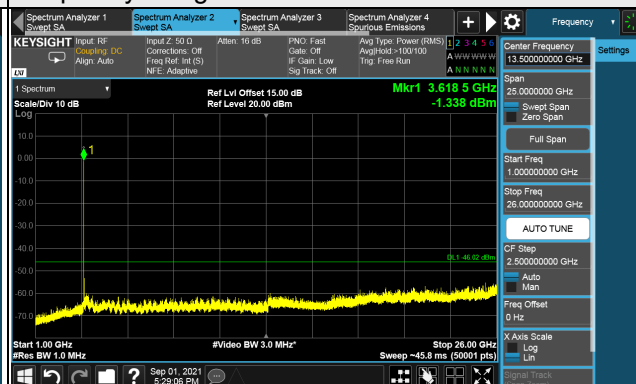

LTE Band 48, Channel Bandwidth 15MHz

Channel 55315 (3557.50MHz)

Frequency Range : 9kHz ~ 1GHz

Frequency Range : 1GHz ~ 26GHz

Frequency Range : 26GHz ~ 40GHz

Note: The signal at 9 kHz is IF signal from spectrum analyzer.

LTE Band 48, Channel Bandwidth 15MHz
Channel 55990 (3625.0MHz)

Frequency Range : 9kHz ~ 1GHz

Frequency Range : 1GHz ~ 26GHz

Frequency Range : 26GHz ~ 40GHz

Note: The signal at 9 kHz is IF signal from spectrum analyzer.

LTE Band 48, Channel Bandwidth 15MHz

Channel 56665 (3692.50MHz)

Frequency Range : 9kHz ~ 1GHz

Frequency Range : 1GHz ~ 26GHz

Frequency Range : 26GHz ~ 40GHz

Note: The signal at 9 kHz is IF signal from spectrum analyzer.