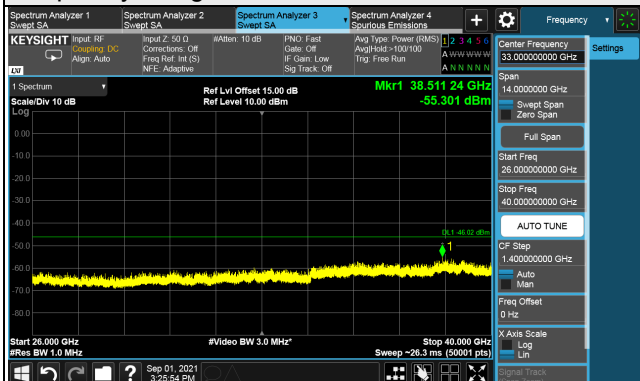

Channel 55990 (3625.00MHz)

1RB

Full RB

Channel 56690 (3695.0MHz)

1RB

Full RB

LTE Band 48, Channel Bandwidth 10MHz

Channel 55290 (3555.0MHz)

Frequency Range : 9kHz ~ 1GHz

Frequency Range : 1GHz ~ 26GHz

Frequency Range : 26GHz ~ 40GHz

Note: The signal at 9 kHz is IF signal from spectrum analyzer.

LTE Band 48, Channel Bandwidth 10MHz

Channel 55990 (3625.00MHz)

Frequency Range : 9kHz ~ 1GHz

Frequency Range : 1GHz ~ 26GHz

Frequency Range : 26GHz ~ 40GHz

Note: The signal at 9 kHz is IF signal from spectrum analyzer.

LTE Band 48, Channel Bandwidth 10MHz
Channel 56690 (3695.0MHz)