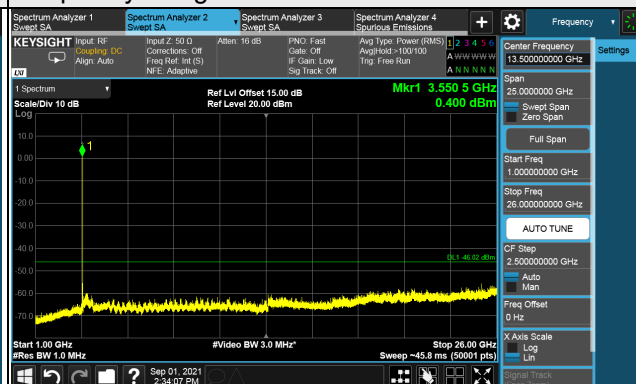

Channel 55990 (3625.00MHz)

1RB

Full RB

Channel 56690 (3695.0MHz)

1RB

Full RB

LTE Band 48, Channel Bandwidth 10MHz

Channel 55290 (3555.0MHz)

Frequency Range : 9kHz ~ 1GHz

Frequency Range : 1GHz ~ 26GHz

Frequency Range : 26GHz ~ 40GHz

Note: The signal at 9 kHz is IF signal from spectrum analyzer.

LTE Band 48, Channel Bandwidth 10MHz

Channel 55990 (3625.00MHz)