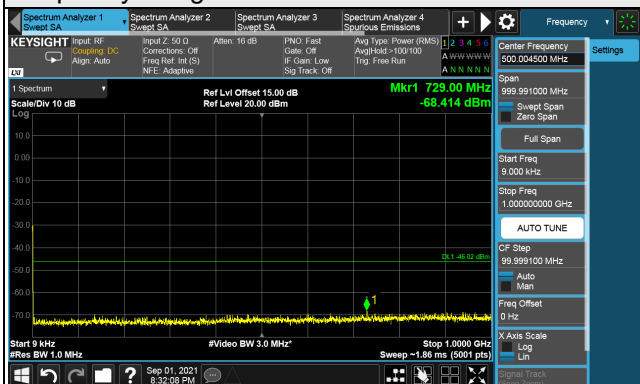

LTE Band 48, Channel Bandwidth 20MHz

Channel 55340 (3560.0MHz)

1RB

Full RB

Channel 55990 (3625.0MHz)

1RB

Full RB

Channel 56640 (3690.0MHz)

1RB

Full RB

LTE Band 48, Channel Bandwidth 20MHz
Channel 55340 (3560.0MHz)

Frequency Range : 9kHz ~ 1GHz

Frequency Range : 1GHz ~ 26GHz

Frequency Range : 26GHz ~ 40GHz

Note: The signal at 9 kHz is IF signal from spectrum analyzer.

LTE Band 48, Channel Bandwidth 20MHz

Channel 55990 (3625.0MHz)

Frequency Range : 9kHz ~ 1GHz

Frequency Range : 1GHz ~ 26GHz

Frequency Range : 26GHz ~ 40GHz

Note: The signal at 9 kHz is IF signal from spectrum analyzer.