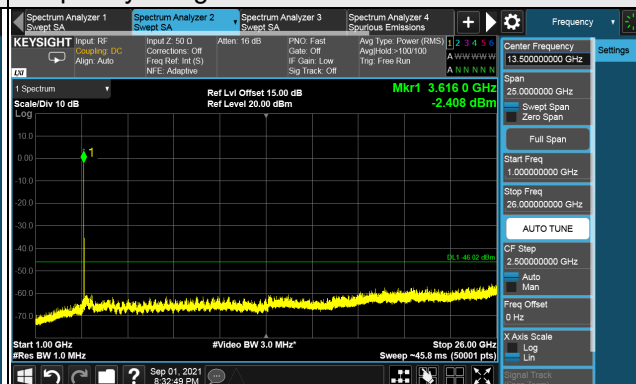

LTE Band 48, Channel Bandwidth 20MHz

Channel 55340 (3560.0MHz)

1RB

Full RB

Channel 55990 (3625.0MHz)

1RB

Full RB

Channel 56640 (3690.0MHz)

1RB

Full RB

LTE Band 48, Channel Bandwidth 20MHz
Channel 55340 (3560.0MHz)

Frequency Range : 9kHz ~ 1GHz

Frequency Range : 1GHz ~ 26GHz

Frequency Range : 26GHz ~ 40GHz

Note: The signal at 9 kHz is IF signal from spectrum analyzer.

LTE Band 48, Channel Bandwidth 20MHz

Channel 55990 (3625.0MHz)

Frequency Range : 9kHz ~ 1GHz

Frequency Range : 1GHz ~ 26GHz

Frequency Range : 26GHz ~ 40GHz

Note: The signal at 9 kHz is IF signal from spectrum analyzer.

LTE Band 48, Channel Bandwidth 20MHz

Channel 56640 (3690.0MHz)

Frequency Range : 9kHz ~ 1GHz

Frequency Range : 1GHz ~ 26GHz

Frequency Range : 26GHz ~ 40GHz

Note: The signal at 9 kHz is IF signal from spectrum analyzer.