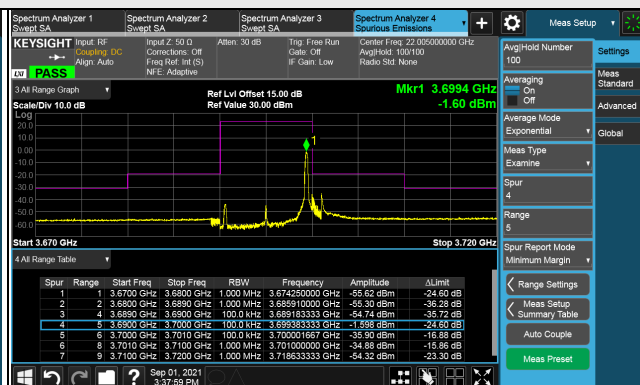

Channel 55990 (3625.00MHz)

1RB

Full RB

Channel 56690 (3695.0MHz)

1RB

Full RB

LTE Band 48, Channel Bandwidth 10MHz

Channel 55290 (3555.0MHz)

Frequency Range : 9kHz ~ 1GHz

Frequency Range : 1GHz ~ 26GHz

Frequency Range : 26GHz ~ 40GHz

Note: The signal at 9 kHz is IF signal from spectrum analyzer.

LTE Band 48, Channel Bandwidth 10MHz

Channel 55990 (3625.00MHz)

Frequency Range : 9kHz ~ 1GHz

Frequency Range : 1GHz ~ 26GHz

Frequency Range : 26GHz ~ 40GHz

Note: The signal at 9 kHz is IF signal from spectrum analyzer.

LTE Band 48, Channel Bandwidth 10MHz
Channel 56690 (3695.0MHz)