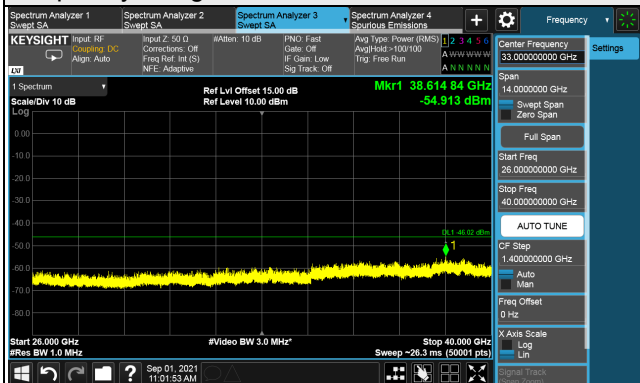

Channel 56715 (3697.5MHz)

1RB

Full RB

LTE Band 48, Channel Bandwidth 5MHz

Channel 55265 (3552.5MHz)

Frequency Range : 9kHz ~ 1GHz

Frequency Range : 1GHz ~ 26GHz

Frequency Range : 26GHz ~ 40GHz

Note: The signal at 9 kHz is IF signal from spectrum analyzer.

LTE Band 48, Channel Bandwidth 5MHz

Channel 55990 (3625.0MHz)

Frequency Range : 9kHz ~ 1GHz

Frequency Range : 1GHz ~ 26GHz

Frequency Range : 26GHz ~ 40GHz

Note: The signal at 9 kHz is IF signal from spectrum analyzer.

LTE Band 48, Channel Bandwidth 5MHz

Channel 56715 (3697.50MHz)

Frequency Range : 9kHz ~ 1GHz

Frequency Range : 1GHz ~ 26GHz

Frequency Range : 26GHz ~ 40GHz