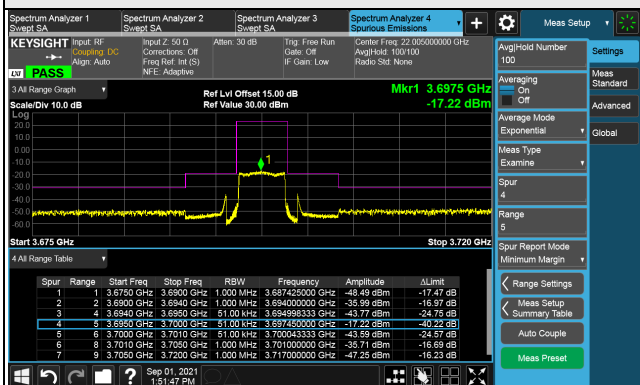

LTE Band 48, Channel Bandwidth 20MHz

Channel 56640 (3690.0MHz)

Frequency Range : 9kHz ~ 1GHz

Frequency Range : 1GHz ~ 26GHz

Frequency Range : 26GHz ~ 40GHz

Note: The signal at 9 kHz is IF signal from spectrum analyzer.

Chain 1

LTE Band 48, Channel Bandwidth 5MHz

Channel 55265 (3552.5MHz)

1RB

Full RB

Channel 55990 (3625.0MHz)

1RB

Full RB

Channel 56715 (3697.5MHz)

1RB

Full RB

LTE Band 48, Channel Bandwidth 5MHz

Channel 55265 (3552.5MHz)

Frequency Range : 9kHz ~ 1GHz

Frequency Range : 1GHz ~ 26GHz

Frequency Range : 26GHz ~ 40GHz

Note: The signal at 9 kHz is IF signal from spectrum analyzer.

LTE Band 48, Channel Bandwidth 5MHz

Channel 55990 (3625.0MHz)

Frequency Range : 9kHz ~ 1GHz

Frequency Range : 1GHz ~ 26GHz

Frequency Range : 26GHz ~ 40GHz