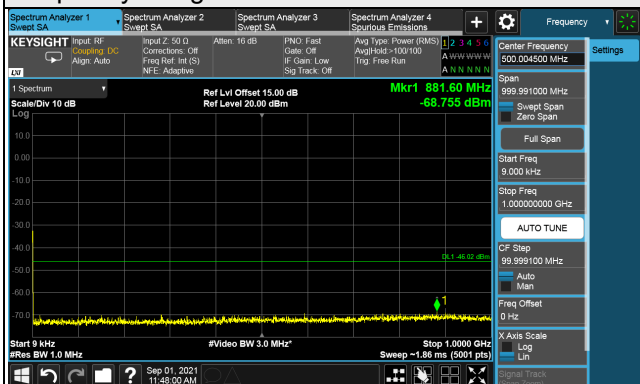

Channel 56715 (3697.5MHz)

1RB

Full RB

LTE Band 48, Channel Bandwidth 5MHz

Channel 55265 (3552.5MHz)

Frequency Range : 9kHz ~ 1GHz

Frequency Range : 1GHz ~ 26GHz

Frequency Range : 26GHz ~ 40GHz

Note: The signal at 9 kHz is IF signal from spectrum analyzer.

LTE Band 48, Channel Bandwidth 5MHz

Channel 55990 (3625.0MHz)

Frequency Range : 9kHz ~ 1GHz

Frequency Range : 1GHz ~ 26GHz

Frequency Range : 26GHz ~ 40GHz

Note: The signal at 9 kHz is IF signal from spectrum analyzer.

LTE Band 48, Channel Bandwidth 5MHz

Channel 56715 (3697.50MHz)

Frequency Range : 9kHz ~ 1GHz

Frequency Range : 1GHz ~ 26GHz

Frequency Range : 26GHz ~ 40GHz