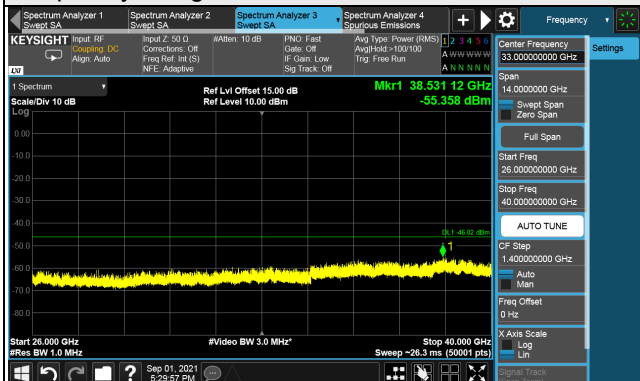

LTE Band 48, Channel Bandwidth 15MHz

Channel 55315 (3557.50MHz)

Frequency Range : 9kHz ~ 1GHz

Frequency Range : 1GHz ~ 26GHz

Frequency Range : 26GHz ~ 40GHz

Note: The signal at 9 kHz is IF signal from spectrum analyzer.

LTE Band 48, Channel Bandwidth 15MHz
Channel 55990 (3625.0MHz)

Frequency Range : 9kHz ~ 1GHz

Frequency Range : 1GHz ~ 26GHz

Frequency Range : 26GHz ~ 40GHz

Note: The signal at 9 kHz is IF signal from spectrum analyzer.

LTE Band 48, Channel Bandwidth 15MHz

Channel 56665 (3692.50MHz)

Frequency Range : 9kHz ~ 1GHz

Frequency Range : 1GHz ~ 26GHz

Frequency Range : 26GHz ~ 40GHz

Note: The signal at 9 kHz is IF signal from spectrum analyzer.