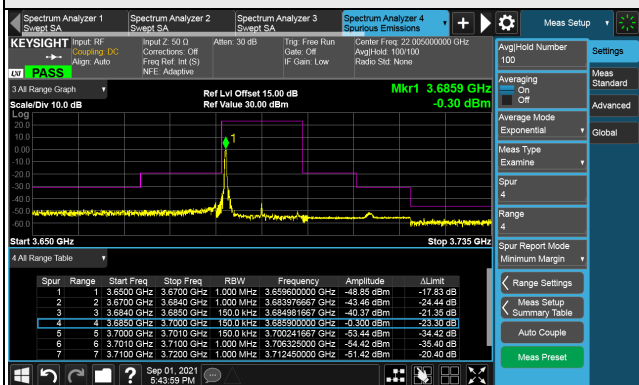

Frequency Range : 9kHz ~ 1GHz

Frequency Range : 1GHz ~ 26GHz

Frequency Range : 26GHz ~ 40GHz

Note: The signal at 9 kHz is IF signal from spectrum analyzer.

LTE Band 48, Channel Bandwidth 15MHz
Channel 55315 (3557.50MHz)

1RB

Full RB

Channel 55990 (3625.0MHz)

1RB

Full RB

Channel 56665 (3692.5MHz)

1RB

Full RB

LTE Band 48, Channel Bandwidth 15MHz

Channel 55315 (3557.50MHz)

Frequency Range : 9kHz ~ 1GHz

Frequency Range : 1GHz ~ 26GHz

Frequency Range : 26GHz ~ 40GHz

Note: The signal at 9 kHz is IF signal from spectrum analyzer.

LTE Band 48, Channel Bandwidth 15MHz
Channel 55990 (3625.0MHz)

Frequency Range : 9kHz ~ 1GHz

Frequency Range : 1GHz ~ 26GHz

Frequency Range : 26GHz ~ 40GHz

Note: The signal at 9 kHz is IF signal from spectrum analyzer.