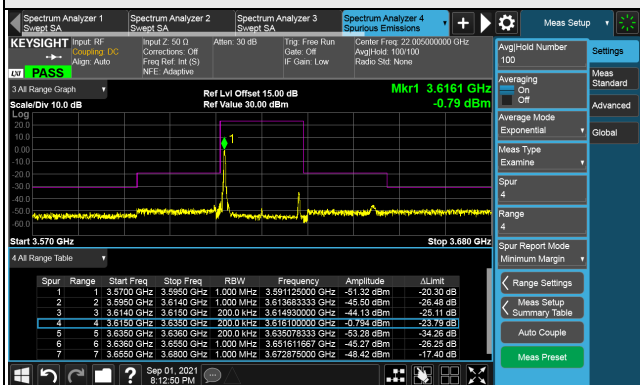

LTE Band 48, Channel Bandwidth 15MHz

Channel 56665 (3692.50MHz)

Frequency Range : 9kHz ~ 1GHz

Frequency Range : 1GHz ~ 26GHz

Frequency Range : 26GHz ~ 40GHz

Note: The signal at 9 kHz is IF signal from spectrum analyzer.

LTE Band 48, Channel Bandwidth 20MHz

Channel 55340 (3560.0MHz)

1RB

Full RB

Channel 55990 (3625.0MHz)

1RB

Full RB

Channel 56640 (3690.0MHz)

1RB

Full RB

LTE Band 48, Channel Bandwidth 20MHz
Channel 55340 (3560.0MHz)

Frequency Range : 9kHz ~ 1GHz

Frequency Range : 1GHz ~ 26GHz

Frequency Range : 26GHz ~ 40GHz

Note: The signal at 9 kHz is IF signal from spectrum analyzer.

LTE Band 48, Channel Bandwidth 20MHz

Channel 55990 (3625.0MHz)

Frequency Range : 9kHz ~ 1GHz

Frequency Range : 1GHz ~ 26GHz

Frequency Range : 26GHz ~ 40GHz

Note: The signal at 9 kHz is IF signal from spectrum analyzer.