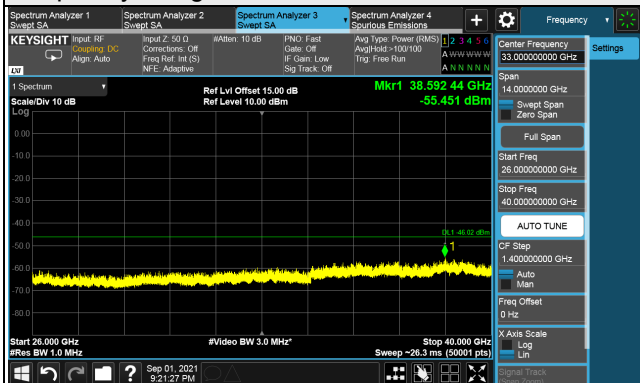

LTE Band 48, Channel Bandwidth 20MHz

Channel 55990 (3625.0MHz)

Frequency Range : 9kHz ~ 1GHz

Frequency Range : 1GHz ~ 26GHz

Frequency Range : 26GHz ~ 40GHz

Note: The signal at 9 kHz is IF signal from spectrum analyzer.

LTE Band 48, Channel Bandwidth 20MHz

Channel 56640 (3690.0MHz)

Frequency Range : 9kHz ~ 1GHz

Frequency Range : 1GHz ~ 26GHz

Frequency Range : 26GHz ~ 40GHz

Note: The signal at 9 kHz is IF signal from spectrum analyzer.