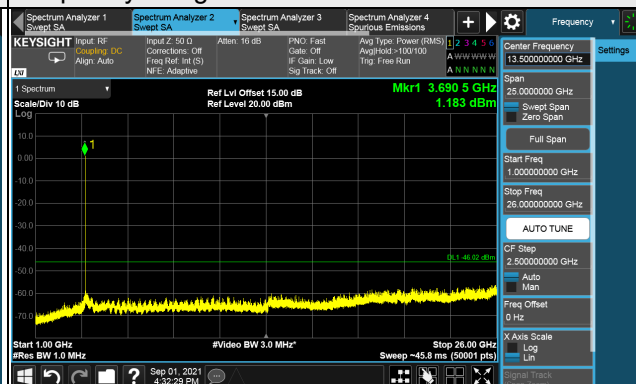

Frequency Range : 9kHz ~ 1GHz

Frequency Range : 1GHz ~ 26GHz

Frequency Range : 26GHz ~ 40GHz

Note: The signal at 9 kHz is IF signal from spectrum analyzer.

LTE Band 48, Channel Bandwidth 10MHz
Channel 56690 (3695.0MHz)

Frequency Range : 9kHz ~ 1GHz

Frequency Range : 1GHz ~ 26GHz

Frequency Range : 26GHz ~ 40GHz

Note: The signal at 9 kHz is IF signal from spectrum analyzer.

LTE Band 48, Channel Bandwidth 15MHz
Channel 55315 (3557.50MHz)