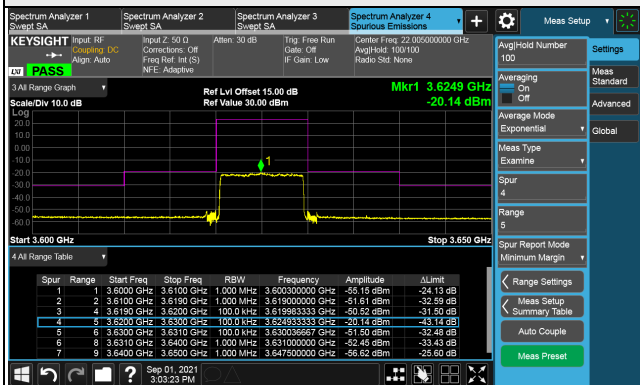

Channel 55990 (3625.00MHz)

1RB

Full RB

Channel 56690 (3695.0MHz)

1RB

Full RB

LTE Band 48, Channel Bandwidth 10MHz

Channel 55290 (3555.0MHz)

Frequency Range : 9kHz ~ 1GHz

Frequency Range : 1GHz ~ 26GHz

Frequency Range : 26GHz ~ 40GHz

Note: The signal at 9 kHz is IF signal from spectrum analyzer.

LTE Band 48, Channel Bandwidth 10MHz

Channel 55990 (3625.00MHz)

Frequency Range : 9kHz ~ 1GHz

Frequency Range : 1GHz ~ 26GHz

Frequency Range : 26GHz ~ 40GHz

Note: The signal at 9 kHz is IF signal from spectrum analyzer.

LTE Band 48, Channel Bandwidth 10MHz
Channel 56690 (3695.0MHz)