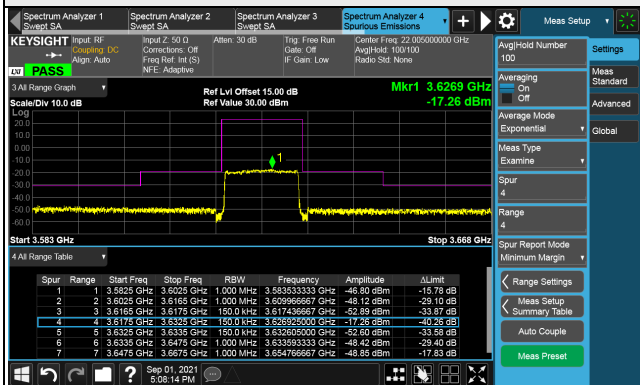

Frequency Range : 9kHz ~ 1GHz

Frequency Range : 1GHz ~ 26GHz

Frequency Range : 26GHz ~ 40GHz

Note: The signal at 9 kHz is IF signal from spectrum analyzer.

LTE Band 48, Channel Bandwidth 15MHz
Channel 55315 (3557.50MHz)

1RB

Full RB

Channel 55990 (3625.0MHz)

1RB

Full RB

Channel 56665 (3692.5MHz)

1RB

Full RB

LTE Band 48, Channel Bandwidth 15MHz

Channel 55315 (3557.50MHz)

Frequency Range : 9kHz ~ 1GHz

Frequency Range : 1GHz ~ 26GHz

Frequency Range : 26GHz ~ 40GHz

Note: The signal at 9 kHz is IF signal from spectrum analyzer.