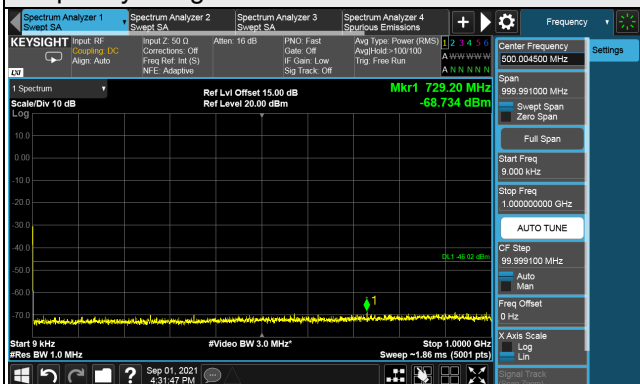

Frequency Range : 9kHz ~ 1GHz

Frequency Range : 1GHz ~ 26GHz

Frequency Range : 26GHz ~ 40GHz

Note: The signal at 9 kHz is IF signal from spectrum analyzer.

LTE Band 48, Channel Bandwidth 10MHz
Channel 56690 (3695.0MHz)

Frequency Range : 9kHz ~ 1GHz

Frequency Range : 1GHz ~ 26GHz

Frequency Range : 26GHz ~ 40GHz

Note: The signal at 9 kHz is IF signal from spectrum analyzer.

LTE Band 48, Channel Bandwidth 15MHz
Channel 55315 (3557.50MHz)