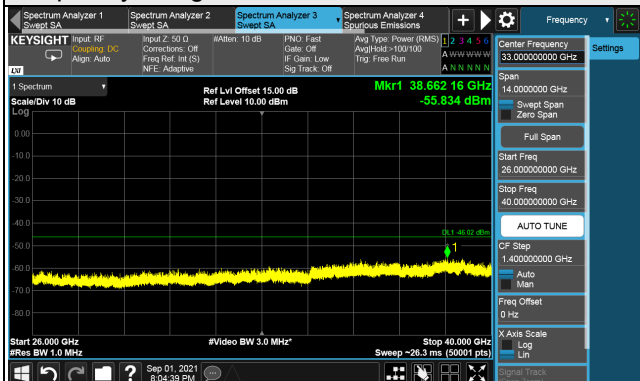

LTE Band 48, Channel Bandwidth 20MHz

Channel 55340 (3560.0MHz)

1RB

Full RB

Channel 55990 (3625.0MHz)

1RB

Full RB

Channel 56640 (3690.0MHz)

1RB

Full RB

LTE Band 48, Channel Bandwidth 20MHz
Channel 55340 (3560.0MHz)

Frequency Range : 9kHz ~ 1GHz

Frequency Range : 1GHz ~ 26GHz

Frequency Range : 26GHz ~ 40GHz

Note: The signal at 9 kHz is IF signal from spectrum analyzer.

LTE Band 48, Channel Bandwidth 20MHz

Channel 55990 (3625.0MHz)

Frequency Range : 9kHz ~ 1GHz

Frequency Range : 1GHz ~ 26GHz

Frequency Range : 26GHz ~ 40GHz

Note: The signal at 9 kHz is IF signal from spectrum analyzer.