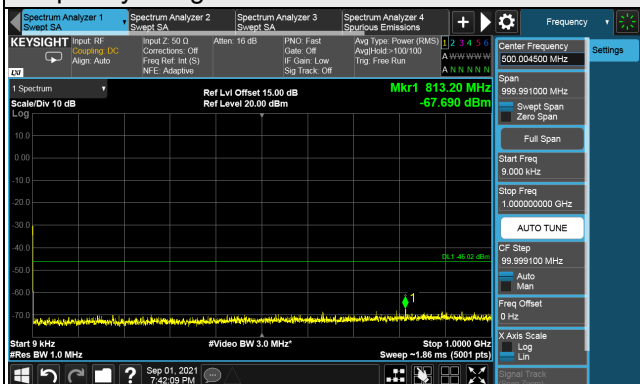

LTE Band 48, Channel Bandwidth 15MHz

Channel 55315 (3557.50MHz)

Frequency Range : 9kHz ~ 1GHz

Frequency Range : 1GHz ~ 26GHz

Frequency Range : 26GHz ~ 40GHz

Note: The signal at 9 kHz is IF signal from spectrum analyzer.

LTE Band 48, Channel Bandwidth 15MHz
Channel 55990 (3625.0MHz)

Frequency Range : 9kHz ~ 1GHz

Frequency Range : 1GHz ~ 26GHz

Frequency Range : 26GHz ~ 40GHz

Note: The signal at 9 kHz is IF signal from spectrum analyzer.

LTE Band 48, Channel Bandwidth 15MHz

Channel 56665 (3692.50MHz)

Frequency Range : 9kHz ~ 1GHz

Frequency Range : 1GHz ~ 26GHz

Frequency Range : 26GHz ~ 40GHz

Note: The signal at 9 kHz is IF signal from spectrum analyzer.