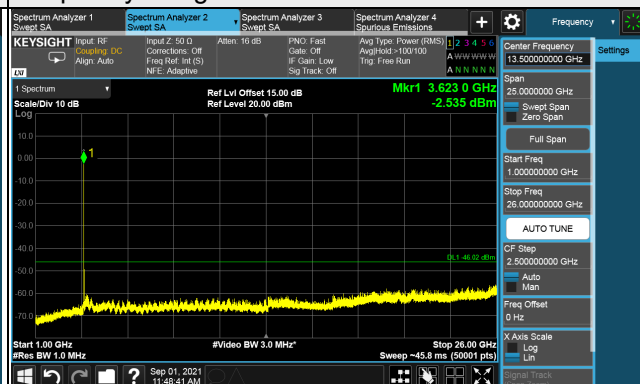

Channel 56715 (3697.5MHz)

1RB

Full RB

LTE Band 48, Channel Bandwidth 5MHz

Channel 55265 (3552.5MHz)

Frequency Range : 9kHz ~ 1GHz

Frequency Range : 1GHz ~ 26GHz

Frequency Range : 26GHz ~ 40GHz

Note: The signal at 9 kHz is IF signal from spectrum analyzer.

LTE Band 48, Channel Bandwidth 5MHz

Channel 55990 (3625.0MHz)

Frequency Range : 9kHz ~ 1GHz

Frequency Range : 1GHz ~ 26GHz

Frequency Range : 26GHz ~ 40GHz

Note: The signal at 9 kHz is IF signal from spectrum analyzer.

LTE Band 48, Channel Bandwidth 5MHz

Channel 56715 (3697.50MHz)

Frequency Range : 9kHz ~ 1GHz

Frequency Range : 1GHz ~ 26GHz

Frequency Range : 26GHz ~ 40GHz

Note: The signal at 9 kHz is IF signal from spectrum analyzer.

LTE Band 48, Channel Bandwidth 10MHz
Channel 55290 (3555.0MHz)

1RB

Full RB