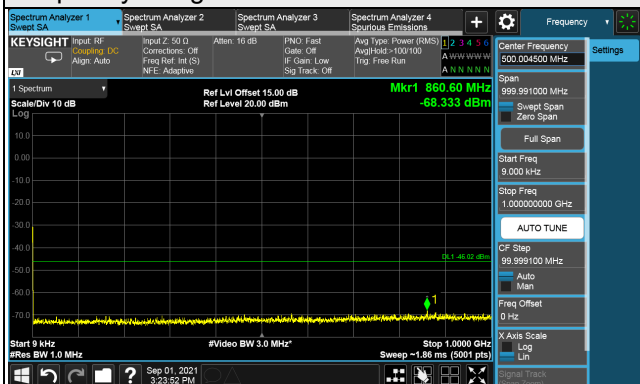

Channel 55990 (3625.00MHz)

1RB

Full RB

Channel 56690 (3695.0MHz)

1RB

Full RB

LTE Band 48, Channel Bandwidth 10MHz

Channel 55290 (3555.0MHz)

Frequency Range : 9kHz ~ 1GHz

Frequency Range : 1GHz ~ 26GHz

Frequency Range : 26GHz ~ 40GHz

Note: The signal at 9 kHz is IF signal from spectrum analyzer.

LTE Band 48, Channel Bandwidth 10MHz

Channel 55990 (3625.00MHz)

Frequency Range : 9kHz ~ 1GHz

Frequency Range : 1GHz ~ 26GHz

Frequency Range : 26GHz ~ 40GHz

Note: The signal at 9 kHz is IF signal from spectrum analyzer.

LTE Band 48, Channel Bandwidth 10MHz
Channel 56690 (3695.0MHz)