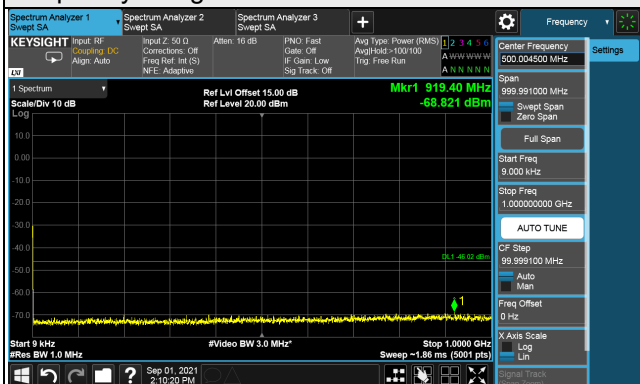

Note: The signal at 9 kHz is IF signal from spectrum analyzer.

LTE Band 48, Channel Bandwidth 5MHz

Channel 55990 (3625.0MHz)

Frequency Range : 9kHz ~ 1GHz

Frequency Range : 1GHz ~ 26GHz

Frequency Range : 26GHz ~ 40GHz

Note: The signal at 9 kHz is IF signal from spectrum analyzer.

LTE Band 48, Channel Bandwidth 5MHz

Channel 56715 (3697.50MHz)

Frequency Range : 9kHz ~ 1GHz

Frequency Range : 1GHz ~ 26GHz

Frequency Range : 26GHz ~ 40GHz