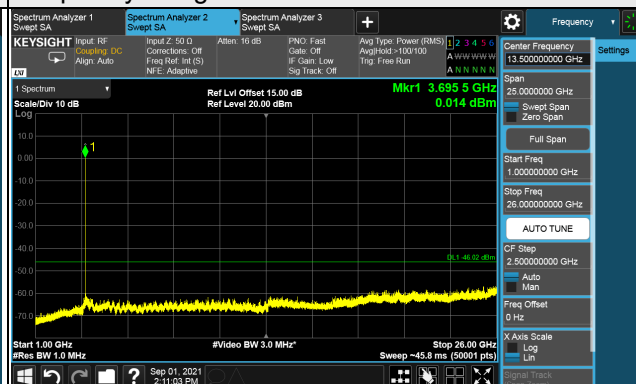

Note: The signal at 9 kHz is IF signal from spectrum analyzer.

LTE Band 48, Channel Bandwidth 5MHz

Channel 55990 (3625.0MHz)

Frequency Range : 9kHz ~ 1GHz

Frequency Range : 1GHz ~ 26GHz

Frequency Range : 26GHz ~ 40GHz

Note: The signal at 9 kHz is IF signal from spectrum analyzer.

LTE Band 48, Channel Bandwidth 5MHz

Channel 56715 (3697.50MHz)

Frequency Range : 9kHz ~ 1GHz

Frequency Range : 1GHz ~ 26GHz

Frequency Range : 26GHz ~ 40GHz

Note: The signal at 9 kHz is IF signal from spectrum analyzer.

LTE Band 48, Channel Bandwidth 10MHz
Channel 55290 (3555.0MHz)

1RB

Full RB