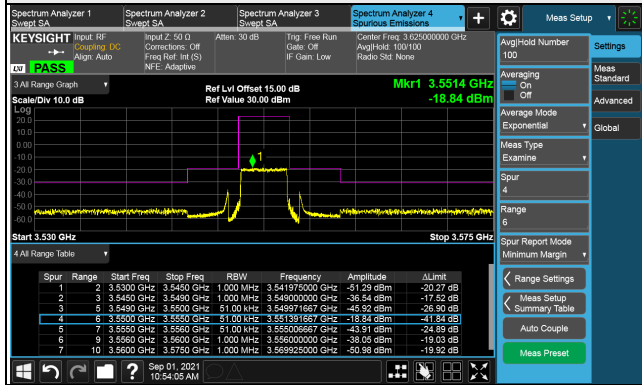

LTE Band 48, Channel Bandwidth 20MHz

Channel 56640 (3690.0MHz)

Frequency Range : 9kHz ~ 1GHz

Frequency Range : 1GHz ~ 26GHz

Frequency Range : 26GHz ~ 40GHz

Note: The signal at 9 kHz is IF signal from spectrum analyzer.

Chain 1

LTE Band 48, Channel Bandwidth 5MHz

Channel 55265 (3552.5MHz)

1RB

Full RB

Channel 55990 (3625.0MHz)

1RB

Full RB

Channel 56715 (3697.5MHz)

1RB

Full RB

LTE Band 48, Channel Bandwidth 5MHz

Channel 55265 (3552.5MHz)

Frequency Range : 9kHz ~ 1GHz

Frequency Range : 1GHz ~ 26GHz

Frequency Range : 26GHz ~ 40GHz

Note: The signal at 9 kHz is IF signal from spectrum analyzer.

LTE Band 48, Channel Bandwidth 5MHz

Channel 55990 (3625.0MHz)

Frequency Range : 9kHz ~ 1GHz

Frequency Range : 1GHz ~ 26GHz

Frequency Range : 26GHz ~ 40GHz