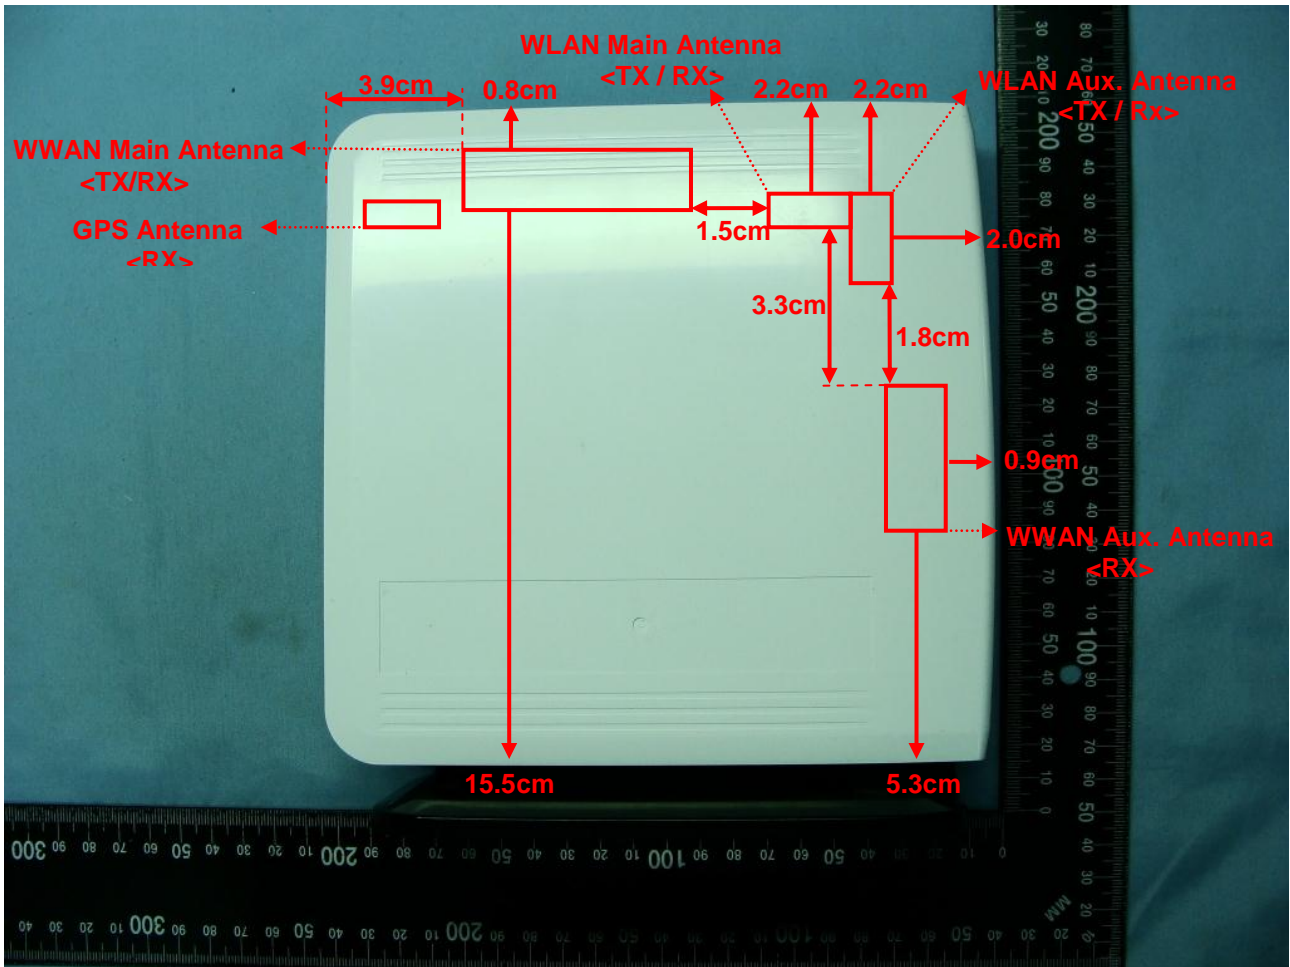

Brand Name: SerComm / Model Name: FC235U

Antenna location	Length	Width
WWAN Main Antenna <TX/RX>	7.2 cm	1.4 cm
WWAN Aux. Antenna <RX>	5.8 cm	1.4 cm
WLAN Main Antenna <TX / RX>	2.6 cm	1.1 cm
WLAN Aux. Antenna <TX / Rx>	2.6 cm	1.1 cm
GPS Antenna <RX>	1.8 cm	1.8 cm