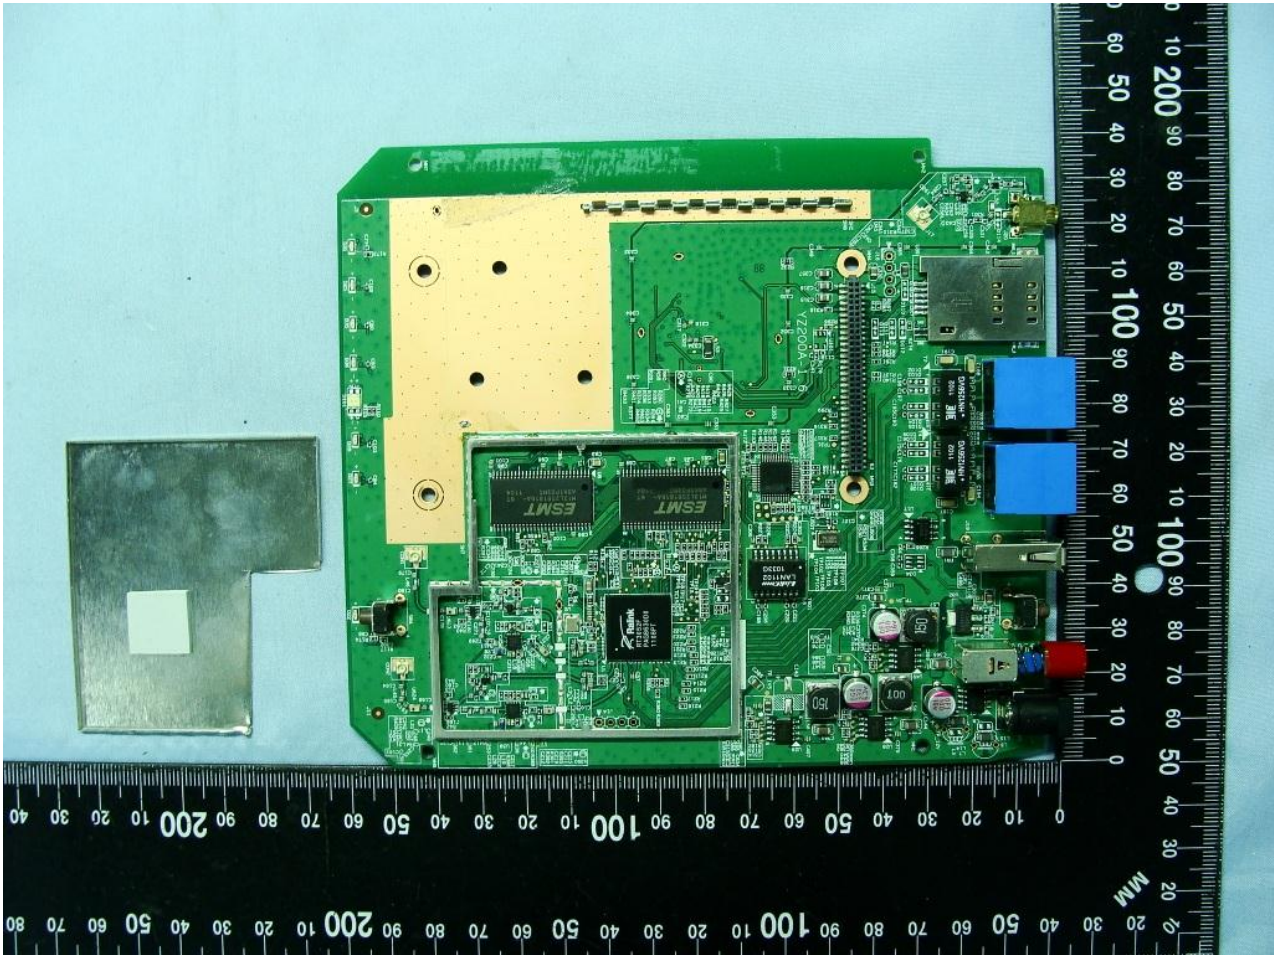

3. Internal Photograph of EUT

Brand Name: SerComm / Model Name: FC235U, NSN

Brand Name: SerComm / Model Name: FC235U, NSN

Brand Name: SerComm / Model Name: FC235U, NSN

Brand Name: SerComm / Model Name: FC235U, NSN

Brand Name: SerComm / Model Name: FC235U, NSN

Brand Name: SerComm / Model Name: FC235U, NSN

Brand Name: SerComm / Model Name: FC235U, NSN

Brand Name: SerComm / Model Name: FC235U, NSN

Brand Name: SerComm / Model Name: FC235U, NSN

WLAN Main Antenna <TX / RX>

Brand Name: SerComm / Model Name: FC235U, NSN

Brand Name: SerComm / Model Name: FC235U, NSN

Brand Name: SerComm / Model Name: FC235U, NSN

Brand Name: SerComm / Model Name: FC235U, NSN