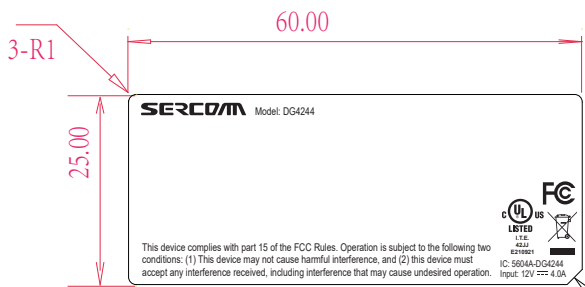

1	4	5
2	for PR	20191113 20200709

FCC ID: P27DG4244
IC: 5604A-DG4244

C2.5

WiFi SSID: SercommAP-xxxx (4碼隨機數字)
WiFi Password: xxxxxxxxxx (10碼隨機大小寫的英文字)=>不要"l" (lower case L) / "I" (upper case i) / "0" (upper case o)

Notes:

- 材質: 50#白色PET, 黑色印刷
(Material: 50 # white PET, black printing.)
- 背壓花膠 / 葛拉攀底紙, 成捲
(Adhesive: Acrylic Adhesive With Depressive Liner/centrifugal paper, coiled)
- 公差: +0/- 0.2mm (Tolerance: + 0/ - 0.2 mm)
- 本料件使用之材料須符合RoHS
(Materials to be used must conform to RoHS)
- 材質表面打印張力 >= 32 dpne/cm
(Material surface printing tension >= 32 dpne/cm)

注意:
1. UL Factory ID需要根據生產廠地選擇: SD7 or SD10
(UL對應關係為: Semat SD7 P SITE SD10)
2. 產地根據實際生產地打印 Made in Philippines or China

V2. 0: 修改切角為 2.5
旧料号 932DHS0001

DDWG1 SCALE DRAWING

MODEL	Fenway/NCTC	NAME	銘牌/Fenway		SCALE	1:1
DSN		PART. NO	932DHS01AX		SHEET	OF
CHK		MATERIAL		D' TY	PC	REV. v6.0
APV						REV. DATE
FILE						2021/03/11