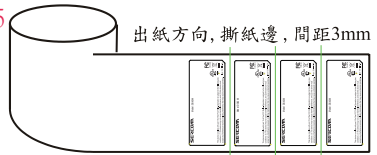

1	4	5
2	for PR	20191113 20200709

FCC ID: P27DG4244
IC: 5604A-DG4244

C2.5

WiFi SSID: SercommAP-xxxx (4碼隨機數字)
WiFi Password: xxxxxxxxxx (10碼隨機大小寫的英文字)=>不要"l" (lower case L) / "I" (upper case i) / "0" (upper case o)

Notes:

- 材質: 50#白色PET, 黑色印刷
(Material: 50 # white PET, black printing.)
- 背壓花膠 / 葛拉攀底紙, 成捲
(Adhesive: Acrylic Adhesive With Depressive Liner/centrifugal paper, coiled)
- 公差: +0/- 0.2mm (Tolerance: + 0/ - 0.2 mm)
- 本料件使用之材料須符合RoHS
(Materials to be used must conform to RoHS)
- 材質表面打印張力 >= 32 dpne/cm
(Material surface printing tension >= 32 dpne/cm)

注意:
1. UL Factory ID需要根據生產廠地選擇: SD7 or SD10
(UL對應關係為: Semat SD7 P SITE SD10)
2. 產地根據實際生產地打印 Made in Philippines or China

V2. 0: 修改切角為 2.5
旧料号 932DHS0001

DDWG1 SCALE DRAWING

MODEL	Fenway/NCTC	NAME	銘牌/Fenway		SCALE	1:1
DSN		PART. NO	932DHS01AX		SHEET	OF
CHK		MATERIAL		D' TY	PC	REV. v6.0
APV						REV. DATE
FILE						2021/03/11